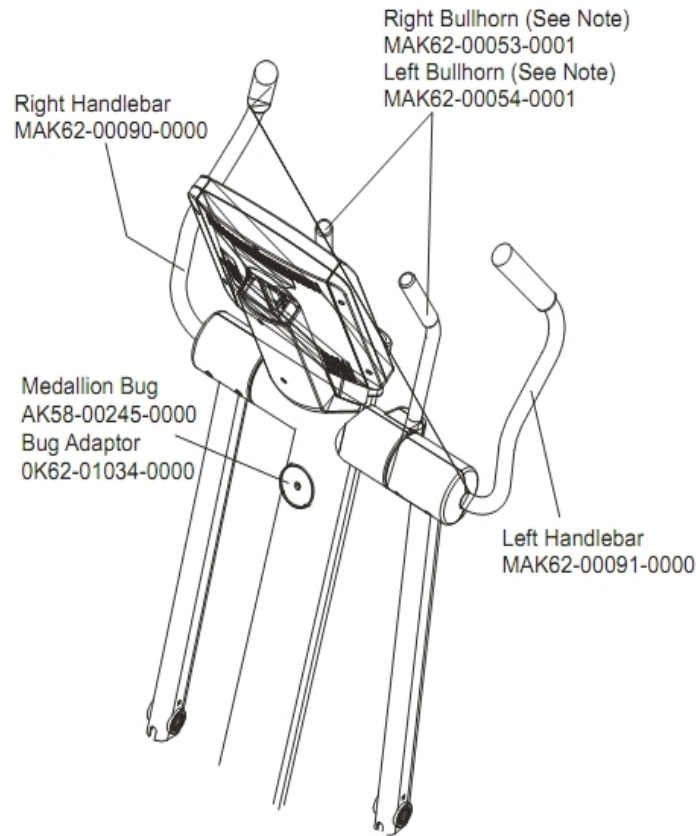

Handlebars and Bullhorns

Ref #	Part Number	Qty	Description
-	OK62-01034-0001	1	Bug Adaptor
-	OK62-01199-0001	2	Bullhorn Gasket
-	AK62-00091-0000	1	Handlebar: Left
-	AK58-00245-0000	1	Bug Medallion
-	AK62-00058-0001	1	Left Bullhorn
-	AK62-00054-0001	1	Left Bullhorn
-	OK62-01136-0000	2	Grip
-	AK62-00090-0000	1	Handlebar: Right
-	AK62-00053-0001	1	Right Bullhorn
-	AK62-00057-0001	1	Right Bullhorn