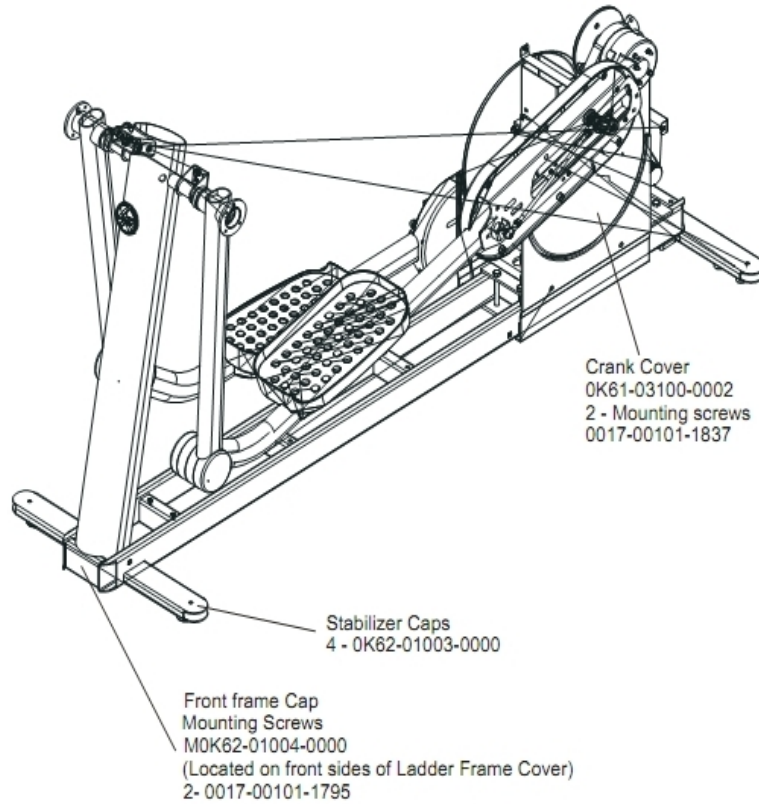

Console and Related Components

Ref #	Part Number	Qty	Description
-	0017-00101-1242	5	Hardware: Phillips Pan Screw 0.75"
-	0017-00101-1650	5	Hardware: Phillips Pan Screw 0.375"
-	118E-00001-0259	1	Wireless Receiver Module, Non-Coded
-	AK39-00063-0000	1	Polar Cable
-	AK62-00150-0001	1	Console: English/Metric
-	0K62-01026-0000	1	Battery Door
-	AK62-00142-0000	1	Console Case with Decal
-	AK62-00190-0001	1	Bezel Switch with Overlay: English/Metric
-	A084-92220-A008	1	Console PCB

Console Support and Deadshaft Covers

Ref #	Part Number	Qty	Description
-	0K62-01008-0001	1	Bullhorn Cover Left
-	0K62-01013-0000	1	Rear Outside Deadshaft Cover
-	0K62-01007-0001	1	Bullhorn Cover Right
-	0K62-01010-0000	1	Right Inside Deadshaft Cover
-	0K62-01030-0001	1	Console Support Cap
-	0K62-01011-0000	1	Left Inside Deadshaft Cover
-	0K62-01023-0001	1	Console Support Shroud
-	0K62-01009-0000	1	Front Inside Deadshaft Cover
-	0K62-01012-0000	1	Front Outside Deadshaft Cover
-	AK62-00123-0000	1	Console Support

Crank Cover and Lower Caps

Ref #	Part Number	Qty	Description
-	0K68-01130-0200	4	CAP; STABILIZER; SHADOW GREY
-	0017-00101-1837	2	Hardware: Screw 18MM
-	0017-00101-1795	2	Hardware: Mounting Screw
-	0K61-03100-0002	1	Crank Cover
-	0K62-01004-0002	1	Front frame Cap