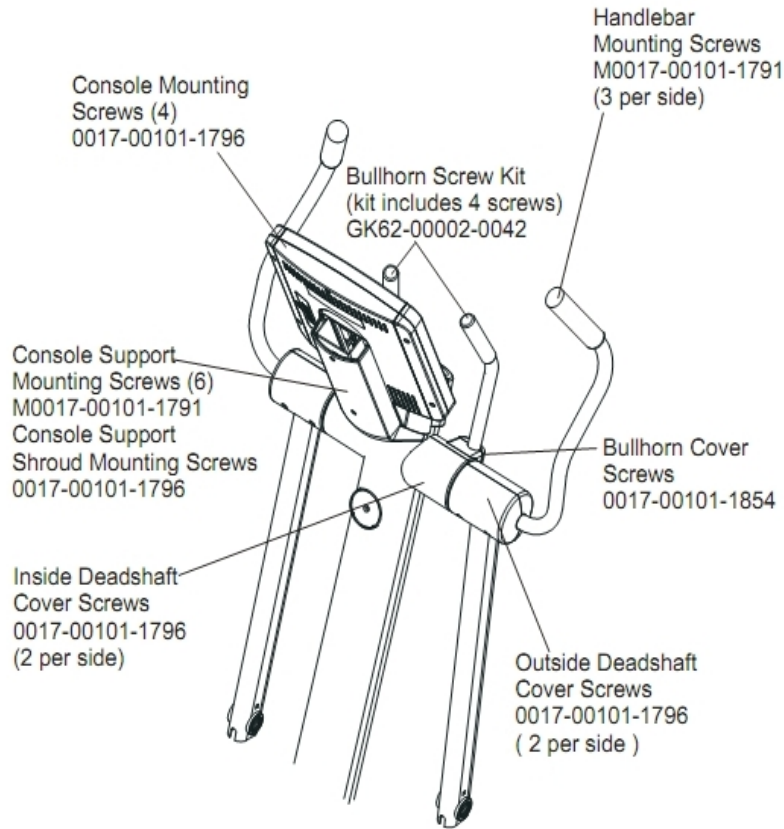

Upper Frame Hardware

Ref #	Part Number	Qty	Description
-	0017-00101-1796	9	Hardware: Mounting Screw 19 MM
-	0017-00101-1846	2	Hardware: Phillips Pan Screw 10 MM
-	0017-00101-1791	9	Hardware: TORX Screw 19 MM
-	0017-00101-1854	1	Hardware: Bullhorn Cover Screw 44MM
-	0017-00101-1876	4	Hardware: M 8X1.25-6G6GX 22 DIN TRX FLT CS ST BZ B
-	0K62-01022-0202	1	Accessory Tray