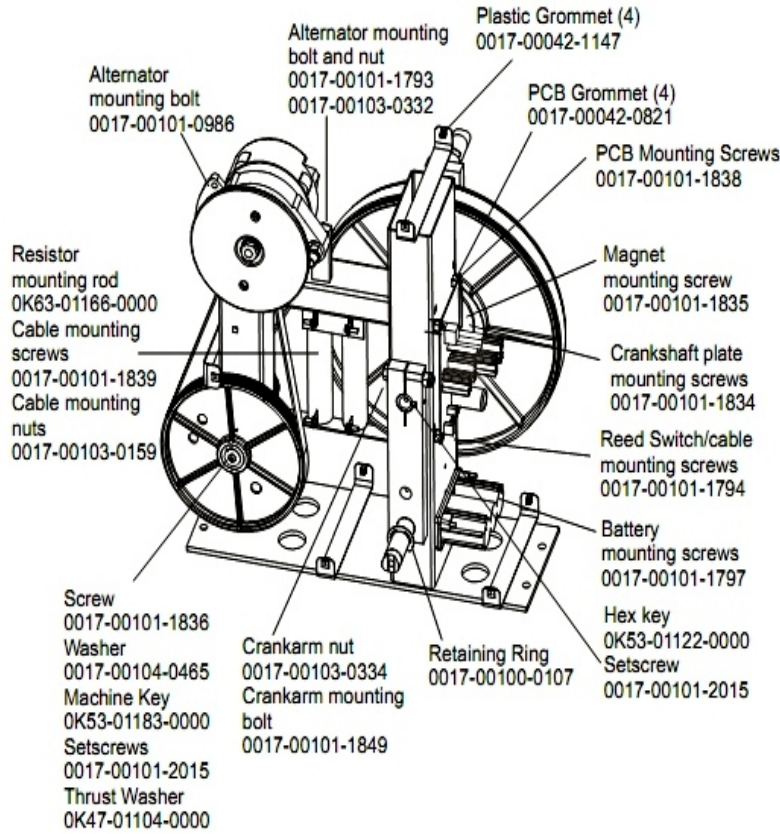

Drive Module Hardware

Ref #	Part Number	Qty	Description
-	0K47-01104-0000	1	Hardware: Thrust Washer
-	0017-00100-0107	1	Hardware: E-Ring 1"
-	0017-00101-1839	1	Hardware: Cable Mounting Screw
-	0017-00103-0159	1	Hardware: Mounting Nut
-	0017-00042-1147	4	Hardware: Nylon Grommet
-	0017-00101-1793	1	Hardware: Alternator Mounting Bolt
-	0017-00101-1838	4	Hardware: Mounting Screw 19 MM
-	0K53-01122-0000	1	Square Key
-	0K63-01166-0000	1	Resistor Mounting Rod
-	0017-00101-1794	1	Hardware: Screw 10MM
-	0017-00101-1835	1	Hardware: Screw 10MM
-	0017-00104-0465	1	Hardware: Flat Washer 23MM OD
-	0K53-01183-0000	1	Hex key
-	0017-00101-1849	1	Hardware: Crank arm mounting bolt
-	0017-00103-0334	1	Hardware: Nut 10 MM
-	0017-00101-2015	2	Hardware: Pulley Set Screw 15 MM
-	0017-00101-1836	1	Hardware: Screw 10 MM
-	0017-00101-1797	2	Hardware: Mounting Screw 16 MM
-	0017-00042-0821	4	Hardware: Plastic Grommet
-	0017-00103-0332	1	Hardware: Mounting Nut
-	0017-00101-1834	1	Hardware: Screw 24MM
-	0017-00101-0986	1	Hardware: Bolt 0.75"