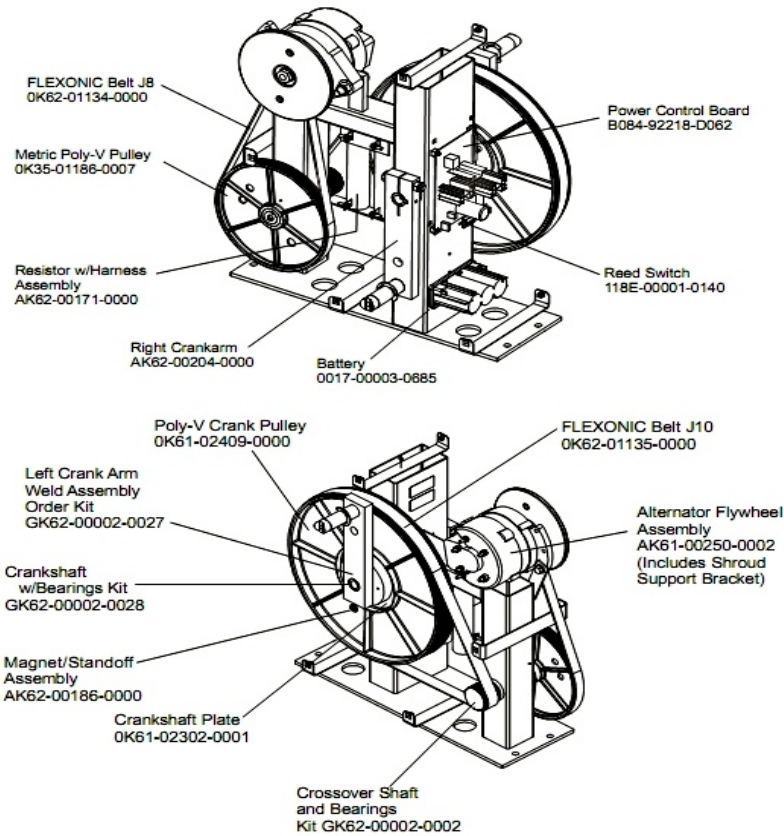

Console and Related Components

Ref #	Part Number	Qty	Description
-	0017-00101-1242	5	Hardware: Phillips Pan Screw 0.75"
-	0017-00101-1650	5	Hardware: Phillips Pan Screw 0.375"
-	118E-00001-0259	1	Wireless Receiver Module, Non-Coded
-	AK39-00063-0000	1	Polar Cable
-	AK62-00150-0001	1	Console: English/Metric
-	0K62-01026-0000	1	Battery Door
-	AK62-00142-0000	1	Console Case with Decal
-	AK62-00190-0001	1	Bezel Switch with Overlay: English/Metric
-	A084-92220-A008	1	Console PCB

Console Support and Deadshaft Covers

Ref #	Part Number	Qty	Description
-	0K62-01008-0001	1	Bullhorn Cover Left
-	0K62-01013-0000	1	Rear Outside Deadshaft Cover
-	0K62-01007-0001	1	Bullhorn Cover Right
-	0K62-01010-0000	1	Right Inside Deadshaft Cover
-	0K62-01030-0001	1	Console Support Cap
-	0K62-01011-0000	1	Left Inside Deadshaft Cover
-	0K62-01023-0001	1	Console Support Shroud
-	0K62-01009-0000	1	Front Inside Deadshaft Cover
-	0K62-01012-0000	1	Front Outside Deadshaft Cover
-	AK62-00123-0000	1	Console Support

Crank Cover and Lower Caps

Ref #	Part Number	Qty	Description
-	0K68-01130-0200	4	CAP; STABILIZER; SHADOW GREY
-	0017-00101-1837	2	Hardware: Screw 18MM
-	0017-00101-1795	2	Hardware: Mounting Screw
-	0K61-03100-0002	1	Crank Cover
-	0K62-01004-0002	1	Front frame Cap

Drive Module Components and Cable

Ref #	Part Number	Qty	Description
-	AK61-00250-0002	1	Alternator Flywheel Assembly
-	0017-00003-0685	1	6V Battery
-	OK62-01134-0000	1	Flexonic Belt
-	OK62-01135-0000	1	Drive Belt
-	OK61-02409-0000	1	Poly-V Crank Pulley
-	AK62-00204-0000	1	Right Crankarm
-	OK35-01186-0007	1	Poly-V Pulley
-	AK62-00171-0000	1	Resistor with Harness Assembly
-	118E-00001-0140	1	Reed Switch SPDT