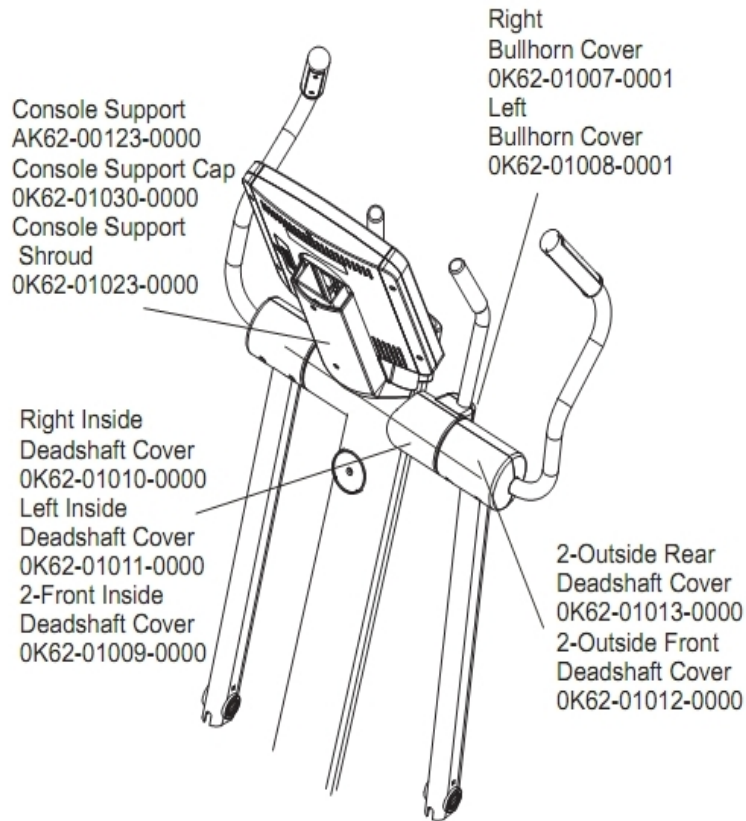

Console and Related Components

Ref #	Part Number	Qty	Description
-	0017-00101-1242	5	Hardware: Phillips Pan Screw 0.75"
-	0017-00101-1650	5	Hardware: Phillips Pan Screw 0.375"
-	118E-00001-0259	1	Wireless Receiver Module, Non-Coded
-	AK39-00063-0000	1	Polar Cable
-	AK62-00150-0001	1	Console: English/Metric
-	0K62-01026-0000	1	Battery Door
-	AK62-00142-0000	1	Console Case with Decal
-	AK62-00190-0001	1	Bezel Switch with Overlay: English/Metric
-	A084-92220-A008	1	Console PCB

Console Support and Deadshaft Covers

Ref #	Part Number	Qty	Description
-	0K62-01008-0001	1	Bullhorn Cover Left
-	0K62-01013-0000	1	Rear Outside Deadshaft Cover
-	0K62-01007-0001	1	Bullhorn Cover Right
-	0K62-01010-0000	1	Right Inside Deadshaft Cover
-	0K62-01030-0001	1	Console Support Cap
-	0K62-01011-0000	1	Left Inside Deadshaft Cover
-	0K62-01023-0001	1	Console Support Shroud
-	0K62-01009-0000	1	Front Inside Deadshaft Cover
-	0K62-01012-0000	1	Front Outside Deadshaft Cover
-	AK62-00123-0000	1	Console Support

Crank Cover and Lower Caps

Ref #	Part Number	Qty	Description
-	0K68-01130-0200	4	CAP; STABILIZER; SHADOW GREY
-	0017-00101-1837	2	Hardware: Screw 18MM
-	0017-00101-1795	2	Hardware: Mounting Screw
-	0K61-03100-0002	1	Crank Cover
-	0K62-01004-0002	1	Front frame Cap