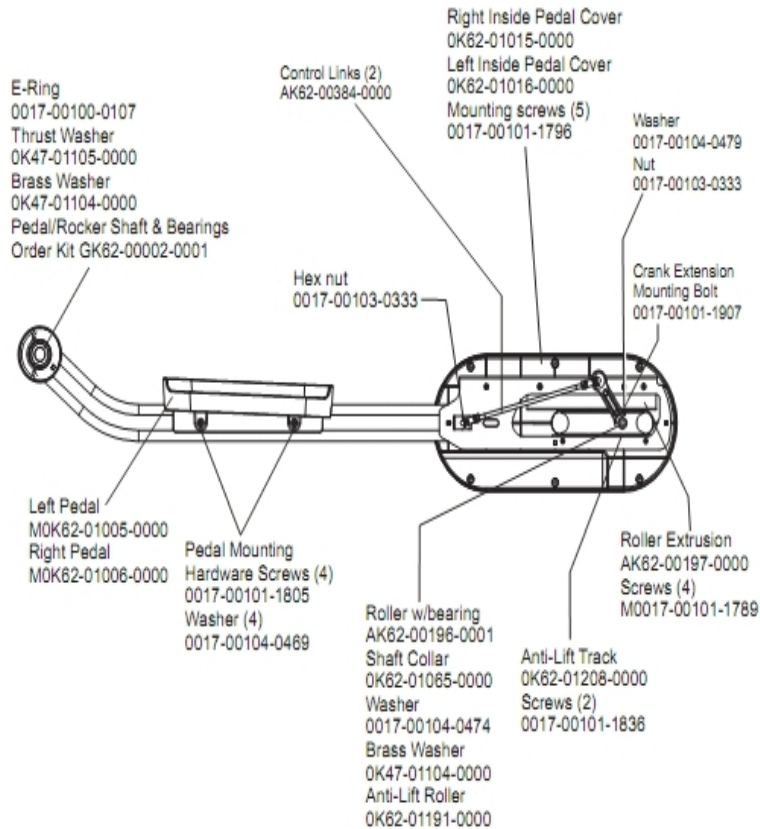

Pedal Lever Assembly Components

Ref #	Part Number	Qty	Description
-	0017-00101-1789	4	Hardware: Mounting Screws
-	AK62-00197-0000	2	Roller Extrusion
-	0017-00101-1836	4	Hardware: Screw 10 MM
-	OK62-01191-0000	2	Anti-Lift Roller
-	OK62-01005-0000	1	Left Pedal
-	OK62-01006-0000	1	Right Pedal
-	OK62-01016-0000	1	Inside Pedal Cover Left
-	GK62-00002-0071	10	Control Link Kit
-	GK62-00002-0001	2	Pedal/Rocker Shaft and Bearings
-	OK62-01015-0000	1	Inside Pedal Cover Right
-	OK62-01065-0000	2	Shaft Collar
-	0017-00101-1805	8	Hardware: TORX Screw 25 MM
-	0017-00103-0333	4	Hardware: Hex Nut
-	OK47-01105-0000	2	Hardware: Hardened Thrust Washer
-	0017-00101-1907	2	Hardware: Crank Extension Mounting Bolt
-	0017-00104-0474	2	Hardware: Washer
-	OK47-01104-0000	4	Hardware: Thrust Washer
-	0017-00101-1796	10	Hardware: Mounting Screw 19 MM
-	OK62-01208-0000	2	Anti-Lift Track
-	0017-00100-0107	2	Hardware: E-Ring 1"
-	0017-00104-0469	8	Hardware: Flat Washer 16MM OD
-	AK62-00196-0001	2	Roller with Bearing