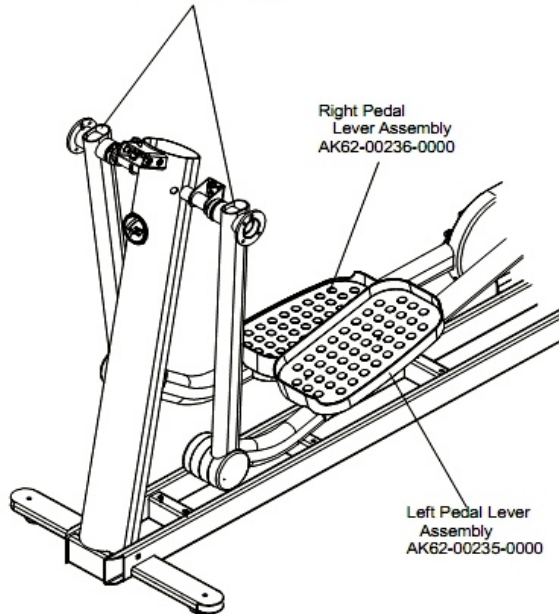

Rocker Arms and Pedal Levers

Rocker Arms Kit
GK62-00002-0070
(contains 2 rocker arms,
part no. AK62-00383-0000)

Rocker Arms (2)
AK62-00062-0001
Shaft Collar w/Screws
OK61-01259-0000
Retaining Ring
0017-00100-0178
Metal Thrust Washer
OK62-01307-0000
Oilite Washer
OK62-01305-0000

Ref #	Part Number	Qty	Description
-	OK62-01305-0000	1	Oilite Bearing
-	AK62-00235-0000	1	Left Pedal Lever Assembly
-	AK62-00236-0000	1	Right Pedal Lever Assembly
-	AK62-00383-0000	2	Rocker arms
-	GK62-00002-0070	4	Rocker Arm Kit
-	0017-00100-0178	1	Hardware: Retaining Ring 1.25"
-	OK62-01307-0000	1	Hardware: Spacer
-	OK61-01259-0000	2	Shaft Split Collar