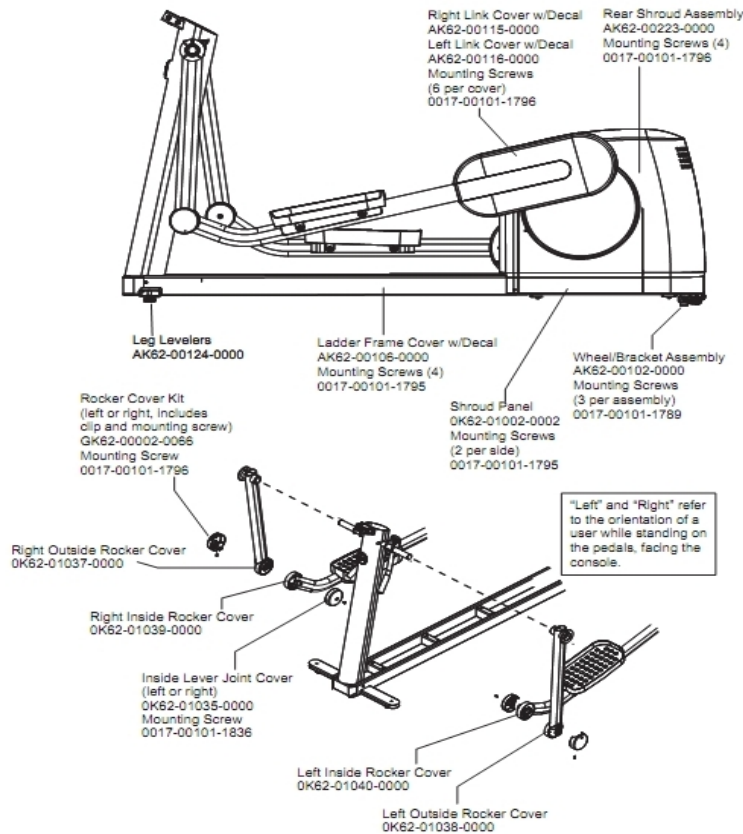

Lower Frame Shrouds and Hardware

Ref #	Part Number	Qty	Description
-	OK62-01035-0000	1	Inside Lever Joint Cover
-	OK62-01038-0000	1	Left Inside Rocker Cover
-	OK62-01037-0000	1	
-	GK62-00002-0066	1	Rocker Cover Kit
-	0017-00101-1795	6	Hardware: Mounting Screw
-	0017-00101-1836	1	Hardware: Screw 10 MM
-	AK62-00102-0000	1	Wheel/Bracket Assembly
-	AK62-00115-0000	1	Link Cover with Decal: Right
-	AK62-00116-0000	1	Link Cover with Decal: Left
-	AK62-00223-0000	1	Rear Shroud Assembly
-	OK62-01002-0003	1	Shroud Panel
-	0017-00101-1789	3	Hardware: Mounting Screws
-	OK62-01039-0000	1	Right Inside Lever Joint Cover
-	0017-00101-1796	17	Hardware: Mounting Screw 19 MM
-	AK62-00106-0001	1	Ladder Frame Cover with Decal
-	OK62-01040-0000	1	Left Inside Lever Joint Cover
-	AK62-00124-0000	2	Leg Leveler