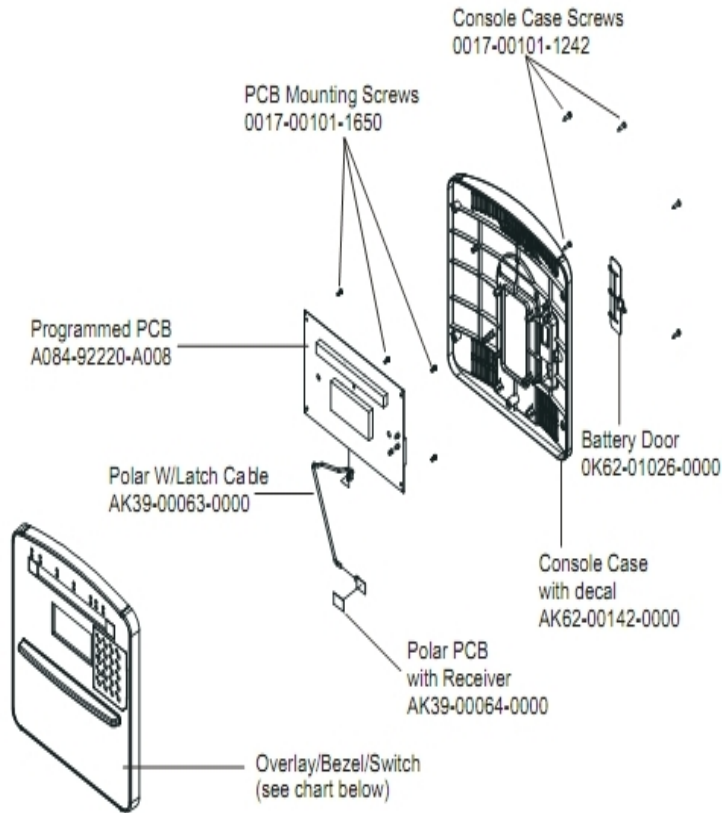

93X Cross-Trainer - Arctic Silver

93XW-0000-02

Parts Manual

1/5/2019 9:07:19 AM

LifeFitness
WHAT WE LIVE FOR

Table of Contents

[Cables.....](#)3
[Console and Related Components.....](#)4
[Console Support and Deadshaft Covers.....](#)5
[Crank Cover and Lower Caps.....](#)6
[Drive Module Components and Cable.....](#)7
[Drive Module Hardware.....](#)8
[Handlebars and Bullhorns.....](#)9
[Lower Frame Shrouds and Hardware.....](#)10
[Pedal Lever Assembly Components.....](#)11
[References.....](#)13
[Rocker Arms and Pedal Levers.....](#)14
[Upper Frame Hardware.....](#)15

Console and Related Components

Ref #	Part Number	Qty	Description
-	0017-00101-1242	5	Hardware: Phillips Pan Screw 0.75"
-	0017-00101-1650	5	Hardware: Phillips Pan Screw 0.375"
-	118E-00001-0259	1	Wireless Receiver Module, Non-Coded
-	AK39-00063-0000	1	Polar Cable
-	AK62-00150-0001	1	Console: English/Metric
-	0K62-01026-0000	1	Battery Door
-	AK62-00142-0000	1	Console Case with Decal
-	AK62-00190-0001	1	Bezel Switch with Overlay: English/Metric
-	A084-92220-A008	1	Console PCB