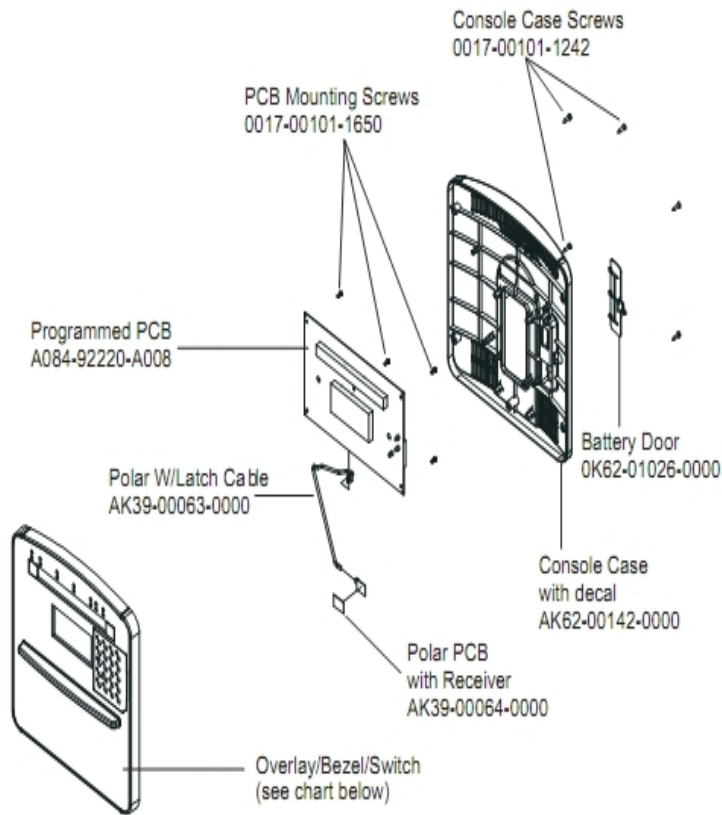

93X Cross-Trainer - Arctic Silver

93XW-0100-02

Parts Manual

1/5/2019 9:07:19 AM

Table of Contents

Cables.....	3
Console and Related Components.....	4
Console Support and Deadshaft Covers.....	5
Crank Cover and Lower Caps.....	6
Drive Module Components and Cable.....	7
Drive Module Hardware.....	8
Handlebars and Bullhorns.....	9
Lower Frame Shrouds and Hardware.....	10
Pedal Lever Assembly Components.....	11
References.....	13
Rocker Arms and Pedal Levers.....	14
Upper Frame Hardware.....	15

Cables

Ref #	Part Number	Qty	Description
-	AK62-00093-0000	1	Main Cable
-	B084-92218-0000	1	PCB Circuit Board
-	A084-92220-A008	1	Console PCB
-	AK62-00092-0000	1	Power Control Cable

Console and Related Components

Ref #	Part Number	Qty	Description
-	0017-00101-1242	5	Hardware: Phillips Pan Screw 0.75"
-	0017-00101-1650	5	Hardware: Phillips Pan Screw 0.375"
-	118E-00001-0259	1	Wireless Receiver Module, Non-Coded
-	AK39-00063-0000	1	Polar Cable
-	AK62-00150-0001	1	Console: English/Metric
-	0K62-01026-0000	1	Battery Door
-	AK62-00142-0000	1	Console Case with Decal
-	AK62-00190-0001	1	Bezel Switch with Overlay: English/Metric
-	A084-92220-A008	1	Console PCB