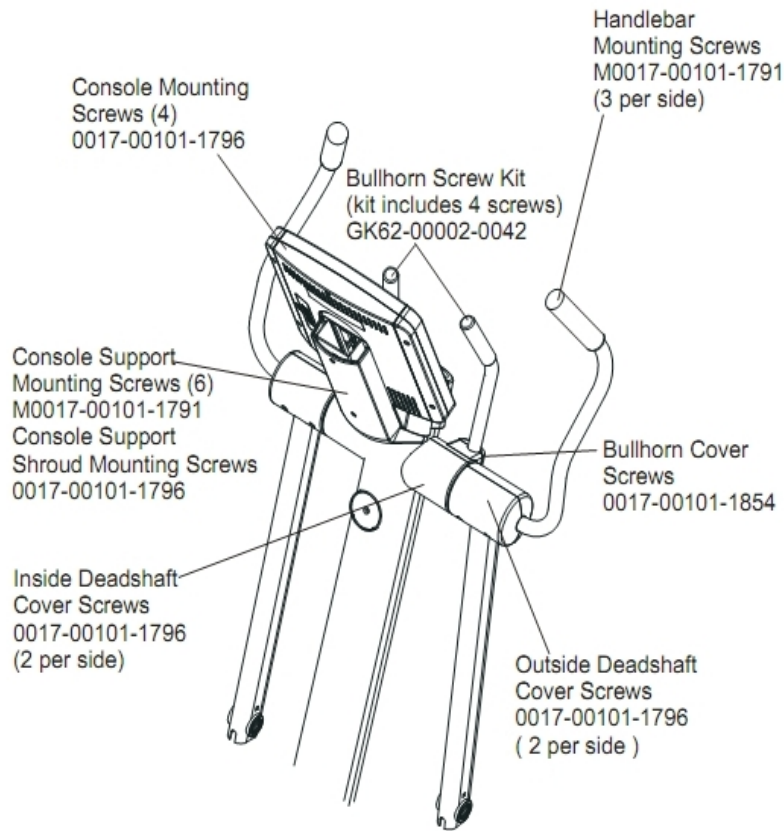

Upper Frame Hardware

Ref #	Part Number	Qty	Description
-	0017-00101-1796	9	Hardware: Mounting Screw 19 MM
-	0017-00101-1846	2	Hardware: Phillips Pan Screw 10 MM
-	0017-00101-1791	9	Hardware: TORX Screw 19 MM
-	0017-00101-1854	1	Hardware: Bullhorn Cover Screw 44MM
-	0017-00101-1876	4	Hardware: M 8X1.25-6G6GX 22 DIN TRX FLT CS ST BZ B
-	0K62-01022-0202	1	Accessory Tray