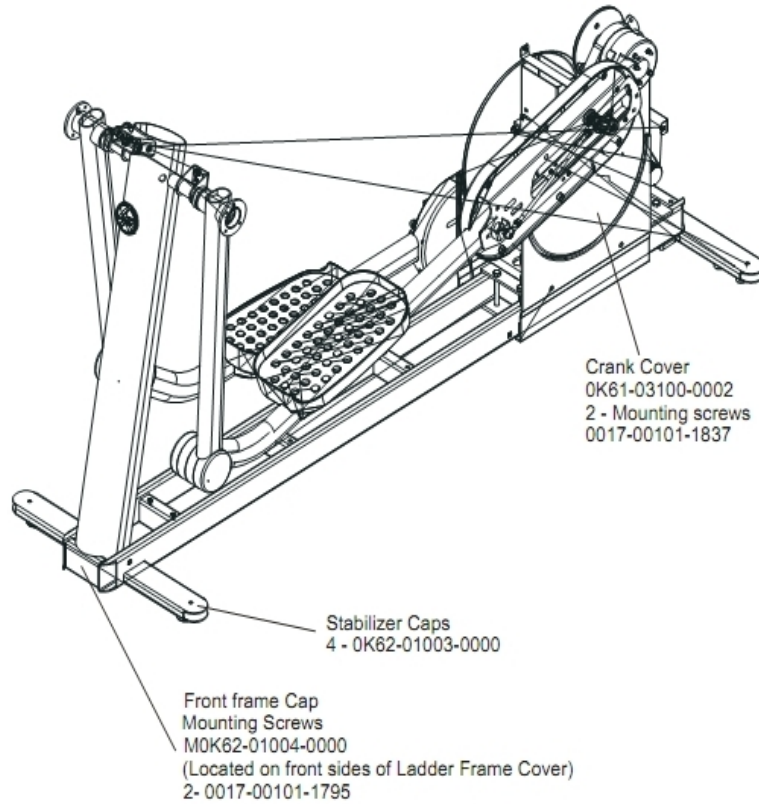

Crank Cover and Lower Caps

Ref #	Part Number	Qty	Description
-	0K68-01130-0200	4	CAP; STABILIZER; SHADOW GREY
-	0017-00101-1837	2	Hardware: Screw 18MM
-	0017-00101-1795	2	Hardware: Mounting Screw
-	0K61-03100-0002	1	Crank Cover
-	0K62-01004-0002	1	Front frame Cap