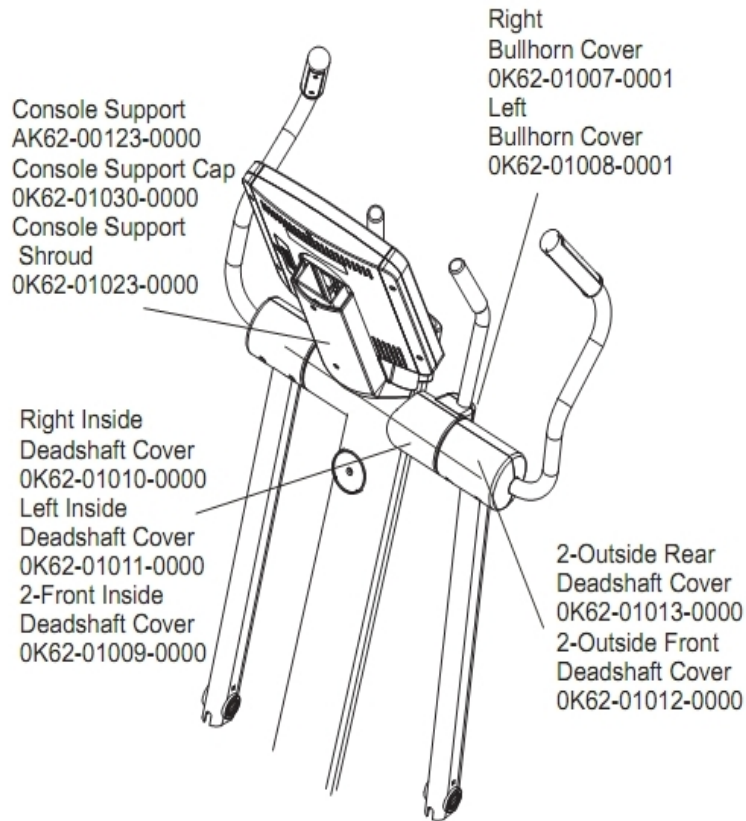

Cables

Ref #	Part Number	Qty	Description
-	AK62-00093-0000	1	Main Cable
-	B084-92218-0000	1	PCB Circuit Board
-	A084-92220-A008	1	Console PCB
-	AK62-00092-0000	1	Power Control Cable

Console and Related Components

Ref #	Part Number	Qty	Description
-	0017-00101-1242	5	Hardware: Phillips Pan Screw 0.75"
-	0017-00101-1650	5	Hardware: Phillips Pan Screw 0.375"
-	118E-00001-0259	1	Wireless Receiver Module, Non-Coded
-	AK39-00063-0000	1	Polar Cable
-	AK62-00150-0001	1	Console: English/Metric
-	0K62-01026-0000	1	Battery Door
-	AK62-00142-0000	1	Console Case with Decal
-	AK62-00190-0001	1	Bezel Switch with Overlay: English/Metric
-	A084-92220-A008	1	Console PCB

Console Support and Deadshaft Covers

Ref #	Part Number	Qty	Description
-	0K62-01008-0001	1	Bullhorn Cover Left
-	0K62-01013-0000	1	Rear Outside Deadshaft Cover
-	0K62-01007-0001	1	Bullhorn Cover Right
-	0K62-01010-0000	1	Right Inside Deadshaft Cover
-	0K62-01030-0001	1	Console Support Cap
-	0K62-01011-0000	1	Left Inside Deadshaft Cover
-	0K62-01023-0001	1	Console Support Shroud
-	0K62-01009-0000	1	Front Inside Deadshaft Cover
-	0K62-01012-0000	1	Front Outside Deadshaft Cover
-	AK62-00123-0000	1	Console Support