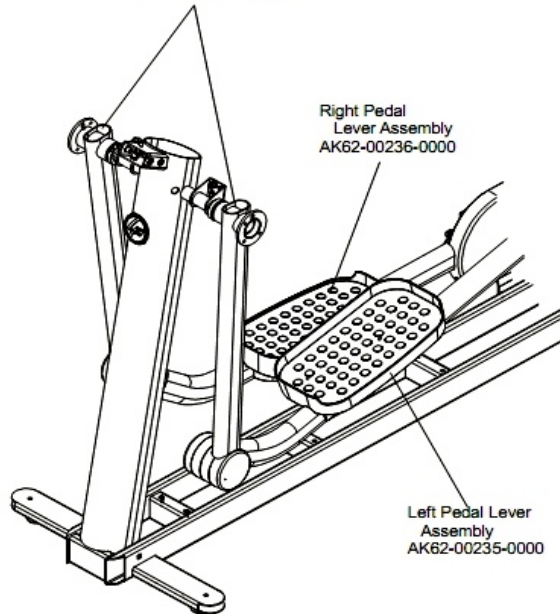

Rocker Arms and Pedal Levers

Rocker Arms Kit
GK62-00002-0070
(contains 2 rocker arms,
part no. AK62-00383-0000)

Rocker Arms (2)
AK62-00062-0001
Shaft Collar w/Screws
OK61-01259-0000
Retaining Ring
0017-00100-0178
Metal Thrust Washer
OK62-01307-0000
Oilite Washer
OK62-01305-0000

Ref #	Part Number	Qty	Description
-	OK62-01305-0000	1	Oilite Bearing
-	AK62-00235-0000	1	Left Pedal Lever Assembly
-	AK62-00236-0000	1	Right Pedal Lever Assembly
-	AK62-00383-0000	2	Rocker arms
-	GK62-00002-0070	4	Rocker Arm Kit
-	0017-00100-0178	1	Hardware: Retaining Ring 1.25"
-	OK62-01307-0000	1	Hardware: Spacer
-	OK61-01259-0000	2	Shaft Split Collar