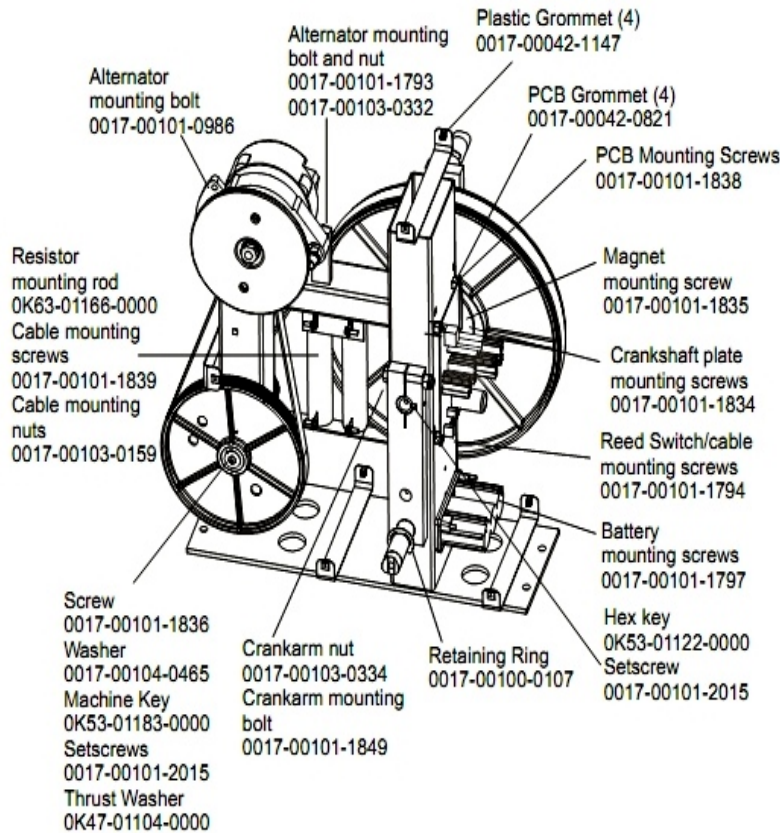

Drive Module Hardware

Ref #	Part Number	Qty	Description
-	0K47-01104-0000	1	Hardware: Thrust Washer
-	0017-00100-0107	1	Hardware: E-Ring 1"
-	0017-00101-1839	1	Hardware: Cable Mounting Screw
-	0017-00103-0159	1	Hardware: Mounting Nut
-	0017-00042-1147	4	Hardware: Nylon Grommet
-	0017-00101-1793	1	Hardware: Alternator Mounting Bolt
-	0017-00101-1838	4	Hardware: Mounting Screw 19 MM
-	0K53-01122-0000	1	Square Key
-	0K63-01166-0000	1	Resistor Mounting Rod
-	0017-00101-1794	1	Hardware: Screw 10MM
-	0017-00101-1835	1	Hardware: Screw 10MM
-	0017-00104-0465	1	Hardware: Flat Washer 23MM OD
-	0K53-01183-0000	1	Hex key
-	0017-00101-1849	1	Hardware: Crank arm mounting bolt
-	0017-00103-0334	1	Hardware: Nut 10 MM
-	0017-00101-2015	2	Hardware: Pulley Set Screw 15 MM
-	0017-00101-1836	1	Hardware: Screw 10 MM
-	0017-00101-1797	2	Hardware: Mounting Screw 16 MM
-	0017-00042-0821	4	Hardware: Plastic Grommet
-	0017-00103-0332	1	Hardware: Mounting Nut
-	0017-00101-1834	1	Hardware: Screw 24MM
-	0017-00101-0986	1	Hardware: Bolt 0.75"