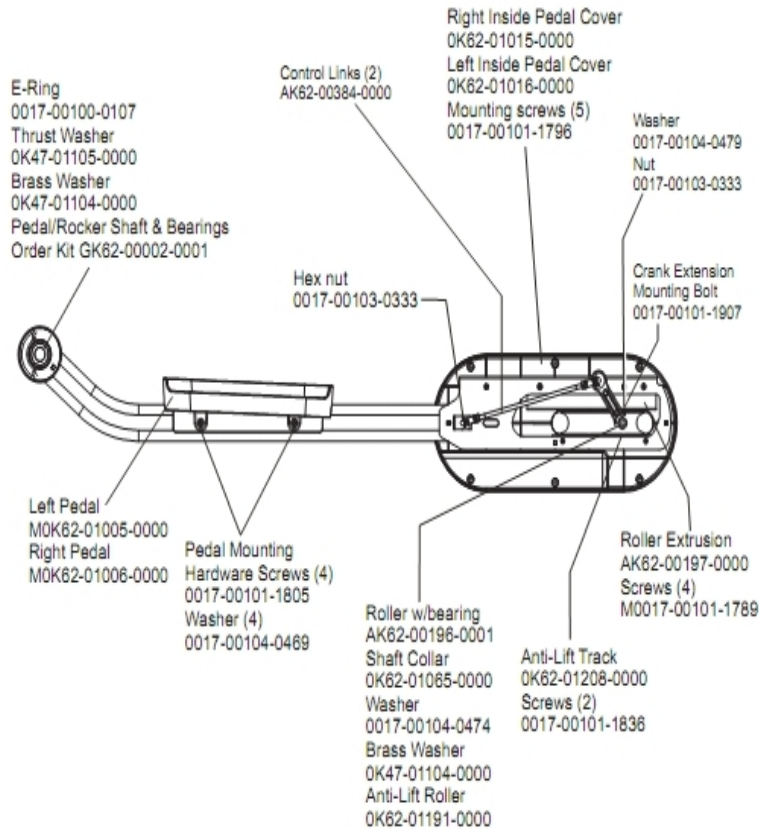

Pedal Lever Assembly Components

Ref #	Part Number	Qty	Description
-	0017-00101-1789	4	Hardware: Mounting Screws
-	AK62-00197-0000	2	Roller Extrusion
-	0017-00101-1836	4	Hardware: Screw 10 MM
-	OK62-01191-0000	2	Anti-Lift Roller
-	OK62-01005-0000	1	Left Pedal
-	OK62-01006-0000	1	Right Pedal
-	OK62-01016-0000	1	Inside Pedal Cover Left
-	GK62-00002-0071	10	Control Link Kit
-	GK62-00002-0001	2	Pedal/Rocker Shaft and Bearings
-	OK62-01015-0000	1	Inside Pedal Cover Right
-	OK62-01065-0000	2	Shaft Collar
-	0017-00101-1805	8	Hardware: TORX Screw 25 MM
-	0017-00103-0333	4	Hardware: Hex Nut
-	OK47-01105-0000	2	Hardware: Hardened Thrust Washer
-	0017-00101-1907	2	Hardware: Crank Extension Mounting Bolt
-	0017-00104-0474	2	Hardware: Washer
-	OK47-01104-0000	4	Hardware: Thrust Washer
-	0017-00101-1796	10	Hardware: Mounting Screw 19 MM
-	OK62-01208-0000	2	Anti-Lift Track
-	0017-00100-0107	2	Hardware: E-Ring 1"
-	0017-00104-0469	8	Hardware: Flat Washer 16MM OD
-	AK62-00196-0001	2	Roller with Bearing