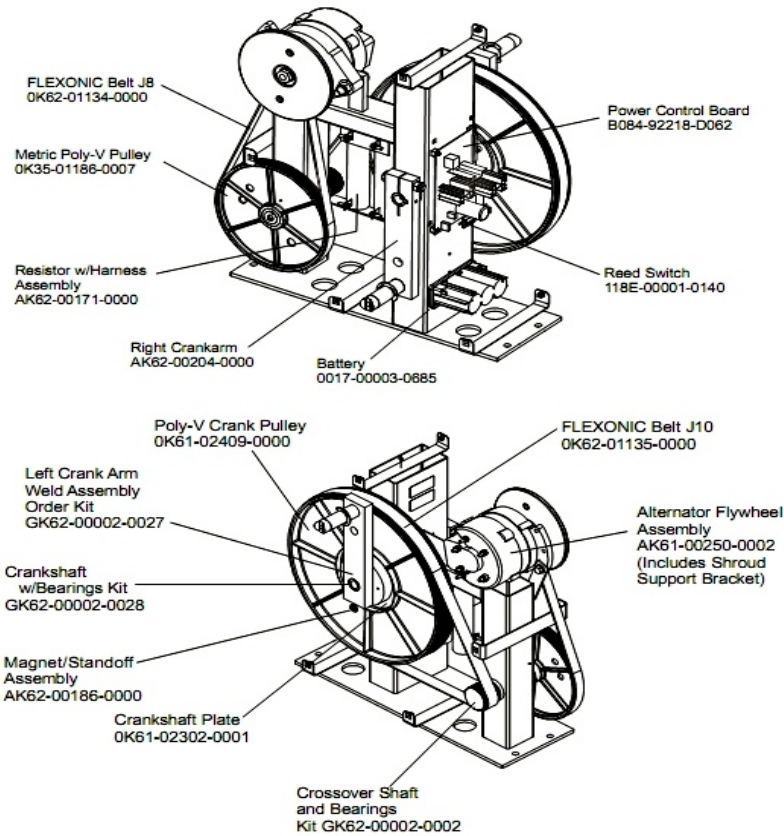

Ref #	Part Number	Qty	Description
-	0017-00101-1242	5	Hardware: Phillips Pan Screw 0.75"
-	0017-00101-1650	5	Hardware: Phillips Pan Screw 0.375"
-	118E-00001-0259	1	Wireless Receiver Module, Non-Coded
-	AK39-00063-0000	1	Polar Cable
-	AK62-00150-0001	1	Console: English/Metric
-	0K62-01026-0000	1	Battery Door
-	AK62-00142-0000	1	Console Case with Decal
-	AK62-00190-0001	1	Bezel Switch with Overlay: English/Metric
-	A084-92220-A008	1	Console PCB

Console Support and Deadshaft Covers

Ref #	Part Number	Qty	Description
-	0K62-01008-0001	1	Bullhorn Cover Left
-	0K62-01013-0000	1	Rear Outside Deadshaft Cover
-	0K62-01007-0001	1	Bullhorn Cover Right
-	0K62-01010-0000	1	Right Inside Deadshaft Cover
-	0K62-01030-0001	1	Console Support Cap
-	0K62-01011-0000	1	Left Inside Deadshaft Cover
-	0K62-01023-0001	1	Console Support Shroud
-	0K62-01009-0000	1	Front Inside Deadshaft Cover
-	0K62-01012-0000	1	Front Outside Deadshaft Cover
-	AK62-00123-0000	1	Console Support

Crank Cover and Lower Caps

Ref #	Part Number	Qty	Description
-	0K68-01130-0200	4	CAP; STABILIZER; SHADOW GREY
-	0017-00101-1837	2	Hardware: Screw 18MM
-	0017-00101-1795	2	Hardware: Mounting Screw
-	0K61-03100-0002	1	Crank Cover
-	0K62-01004-0002	1	Front frame Cap

Drive Module Components and Cable

Ref #	Part Number	Qty	Description
-	AK61-00250-0002	1	Alternator Flywheel Assembly
-	0017-00003-0685	1	6V Battery
-	OK62-01134-0000	1	Flexonic Belt
-	OK62-01135-0000	1	Drive Belt
-	OK61-02409-0000	1	Poly-V Crank Pulley
-	AK62-00204-0000	1	Right Crankarm
-	OK35-01186-0007	1	Poly-V Pulley
-	AK62-00171-0000	1	Resistor with Harness Assembly
-	118E-00001-0140	1	Reed Switch SPDT