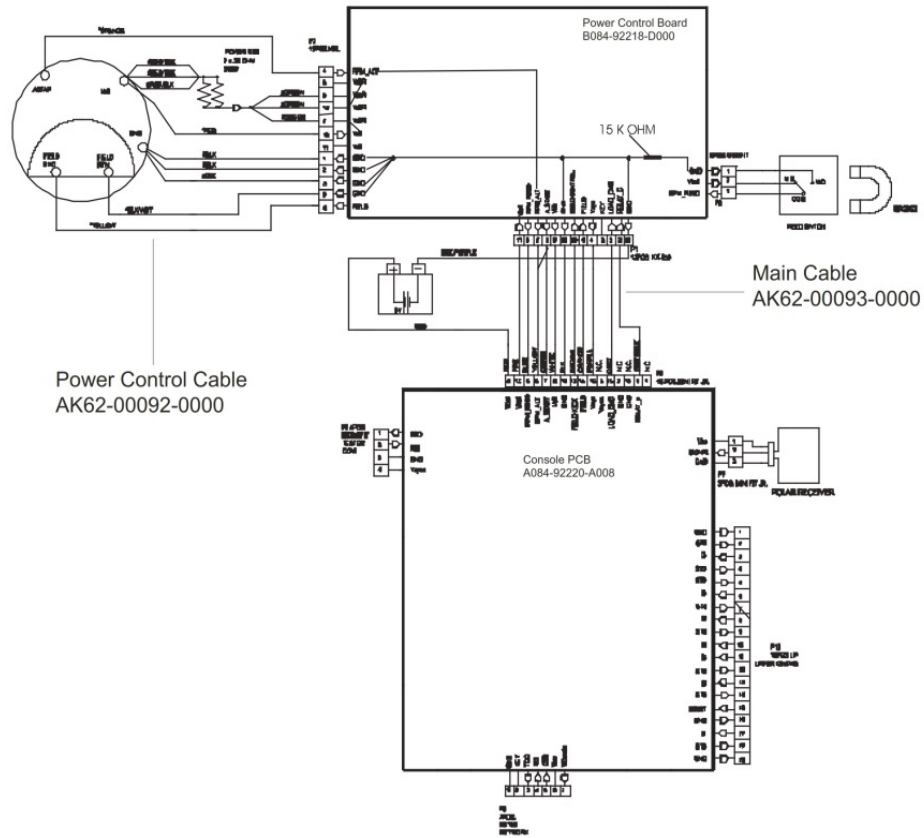

93X Cross-Trainer - Arctic Silver

93XW-0100-02

Parts Manual

1/5/2019 9:07:19 AM

Table of Contents

Cables.....	3
Console and Related Components.....	4
Console Support and Deadshaft Covers.....	5
Crank Cover and Lower Caps.....	6
Drive Module Components and Cable.....	7
Drive Module Hardware.....	8
Handlebars and Bullhorns.....	9
Lower Frame Shrouds and Hardware.....	10
Pedal Lever Assembly Components.....	11
References.....	13
Rocker Arms and Pedal Levers.....	14
Upper Frame Hardware.....	15

Cables

Ref #	Part Number	Qty	Description
-	AK62-00093-0000	1	Main Cable
-	B084-92218-0000	1	PCB Circuit Board
-	A084-92220-A008	1	Console PCB
-	AK62-00092-0000	1	Power Control Cable

Console and Related Components

Ref #	Part Number	Qty	Description
-	0017-00101-1242	5	Hardware: Phillips Pan Screw 0.75"
-	0017-00101-1650	5	Hardware: Phillips Pan Screw 0.375"
-	118E-00001-0259	1	Wireless Receiver Module, Non-Coded
-	AK39-00063-0000	1	Polar Cable
-	AK62-00150-0001	1	Console: English/Metric
-	0K62-01026-0000	1	Battery Door
-	AK62-00142-0000	1	Console Case with Decal
-	AK62-00190-0001	1	Bezel Switch with Overlay: English/Metric
-	A084-92220-A008	1	Console PCB