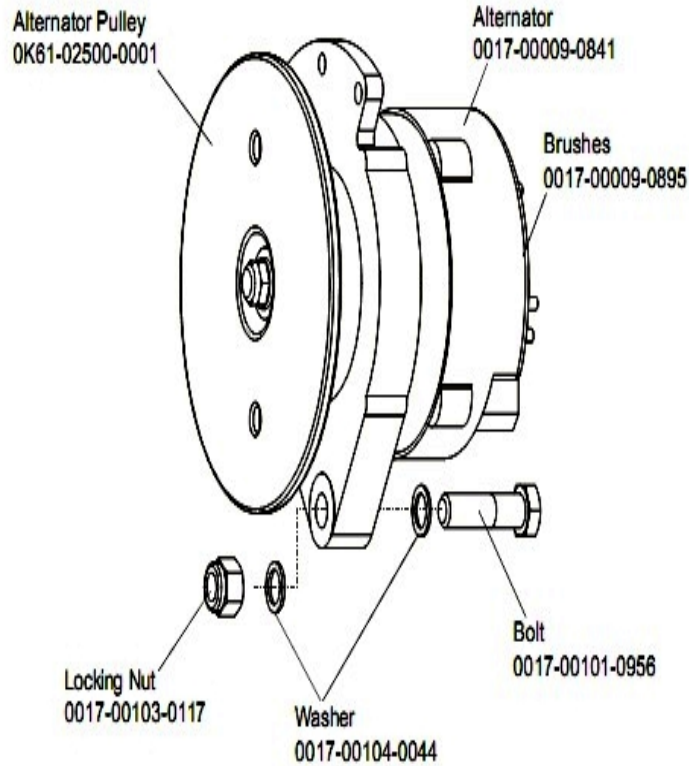

95Ci Lifecycle - Lifepulse

95C-0000-01

Parts Manual

1/5/2019 9:14:27 AM

Table of Contents

[Alternator and Pulley](#).....3
[Belts](#).....4
[Cables](#).....5
[Console Component](#).....6
[Console Support Assembly](#).....7
[Crank Shaft and Bearings](#).....8
[Front Wheel Assembly](#).....9
[General Assembly](#).....10
[Handlebar Assembly](#).....11
[Idler Bracket](#).....12
[Intermediate Shaft and Bearings](#).....13
[Left Side Shroud and Crank Arm](#).....14
[PCB Mounting Bracket](#).....15
[Resistor Assembly](#).....16
[Right Side Shroud and Crank Arm](#).....17
[Seat Latch Assembly](#).....18
[Seat Post Assembly](#).....19
[Seat Post Shrouds](#).....20
[Unlabeled Parts](#).....21

Alternator and Pulley

Ref #	Part Number	Qty	Description
-	0K61-01027-0000	1	Flywheel: 6.75" D
-	0017-00103-0117	1	Hardware: Locking Nut 1/2" ID
-	0017-00101-0956	1	Hardware: Bolt 2"
-	0017-00104-0044	1	Hardware: Washer 0.75" OD
-	0017-00009-0841	1	Alternator
-	0017-00009-0895	1	Alternator Brush Kit

Belts

Ref #	Part Number	Qty	Description
-	OK63-01405-0000	1	BELT: POLY-V; 390J6; 39.00 IN
-	GK63-00002-0079	1	Kit: Upright/Rec Belt And Pulley

Cables

Ref #	Part Number	Qty	Description
-	AK63-00038-0000	1	Lower Console Cable
-	AK36-00021-0003	1	Cable Assembly
-	AK63-00028-0001	1	LifePulse Cable
-	AK63-00037-0002	1	Console Cable
-	AK63-00029-0000	1	Power Control to Alternator
-	AK63-00069-0000	1	Heart Rate Cable
-	AK63-00120-0000	1	Polar Cable with Bracket
-	AK63-00050-0000	1	Reed Switch Bracket Assembly

Console Component

Ref #	Part Number	Qty	Description
-	B084-92222-B000	1	Console Board - Lower
-	A084-92219-A011	1	Console Board - Upper
-	AK63-00121-0001	1	Console Case Assembly
-	0017-00101-1650	26	Hardware: Phillips Pan Screw 0.375"
-	AK63-00165-0001	1	Bezel/Switch with Overlay English Metric
-	0K63-01029-0001	1	Battery Door
-	0K63-01028-0000	1	Case
-	AK63-00160-0001	1	Console Assembly English Metric
-	0K63-01277-0000	1	Console Decal