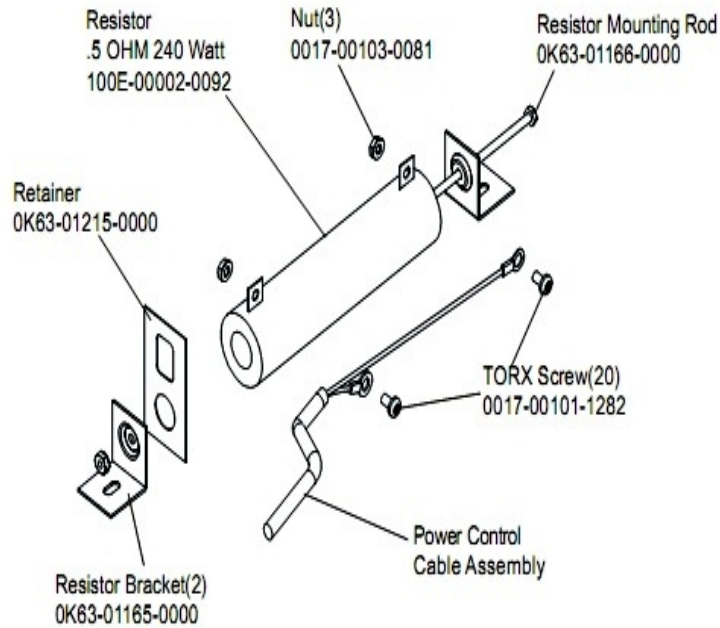

Resistor Assembly

Resistor Assy – AK63-00047-0001

Ref #	Part Number	Qty	Description
-	AK63-00047-0001	1	Resistor Assembly
-	OK63-01215-0000	1	Hardware: Resistor Retainer
-	100E-00002-0092	1	Resistor .5 OHM 240 Watt
-	0017-00101-1282	20	Hardware: TORX Screw 0.375"
-	OK63-01165-0000	2	Resistor Bracket
-	OK63-01166-0000	1	Resistor Mounting Rod
-	0017-00103-0081	3	Hardware: Hex Nut ID