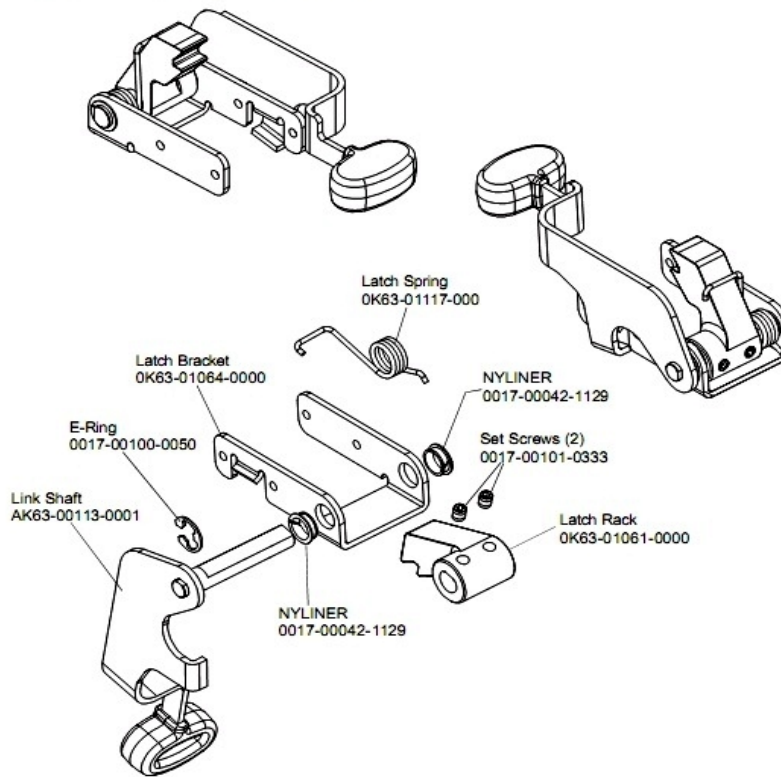

PCB Mounting Bracket

Ref #	Part Number	Qty	Description
-	GK61-00002-0045	1	Power Control Board
-	0K63-01211-0000	1	Battery Mounting Bracket
-	0017-00042-0821	4	Hardware: Plastic Grommet
-	0017-00101-0823	4	Hardware: Screw 0.75"
-	0017-00009-0915	1	Cable-Insulated Clamp
-	AK63-00049-0000	1	PCB Mounting Bracket
-	0017-00101-0975	2	Hardware: Mounting Bolt 0.375"
-	0017-00003-0685	1	6V Battery

Resistor Assembly

Resistor Assy – AK63-00047-0001

Ref #	Part Number	Qty	Description
-	AK63-00047-0001	1	Resistor Assembly
-	OK63-01215-0000	1	Hardware: Resistor Retainer
-	100E-00002-0092	1	Resistor .5 OHM 240 Watt
-	0017-00101-1282	20	Hardware: TORX Screw 0.375"
-	OK63-01165-0000	2	Resistor Bracket
-	OK63-01166-0000	1	Resistor Mounting Rod
-	0017-00103-0081	3	Hardware: Hex Nut ID

Right Side Shroud and Crank Arm

Ref #	Part Number	Qty	Description
-	0017-00101-1702	3	Hardware: Screw
-	OK39-01042-0005	1	Crank Arm Right
-	OK63-01312-0000	1	Decal
-	AK63-00176-0001	1	Right Side Shroud
-	AK63-00263-0003	1	Pedal: Right
-	0017-00101-1742	8	Hardware: TORX Screw 0.75"
-	OK63-01238-0003	1	Right Pedal Strap

Seat Latch Assembly

Seat Latch Assy - AK63-00043-0001

Ref #	Part Number	Qty	Description
-	OK63-01064-0000	1	Latch Bracket
-	AK63-00113-0001	1	Link Shaft Assembly
-	OK63-01061-0000	1	Latch Rack
-	OK63-01117-0000	1	Latch Spring
-	AK63-00043-0001	1	Seat Latch Assembly
-	0017-00100-0050	1	Hardware: E-Ring .5"
-	0017-00042-1129	2	Hardware: Nyliner Ring - 1/2" Diameter
-	0017-00101-0333	2	Hardware: Screw 0.3125"