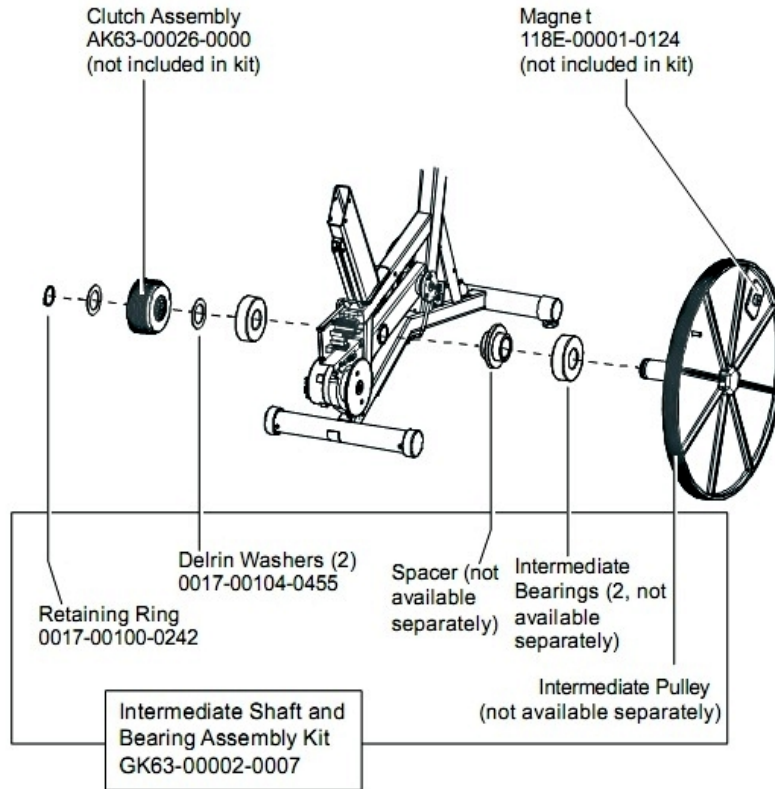

Intermediate Shaft and Bearings

Ref #	Part Number	Qty	Description
-	GK63-00002-0007	1	Intermediate Shaft and Bearing Assembly
-	0017-00100-0242	1	Hardware: Retaining Ring .781"
-	118E-00001-0124	1	Auto-Start Magnet
-	0017-00104-0455	2	Hardware: Delrin Washer 1.250" OD
-	GK63-00002-0079	1	Kit: Upright/Rec Belt And Pulley