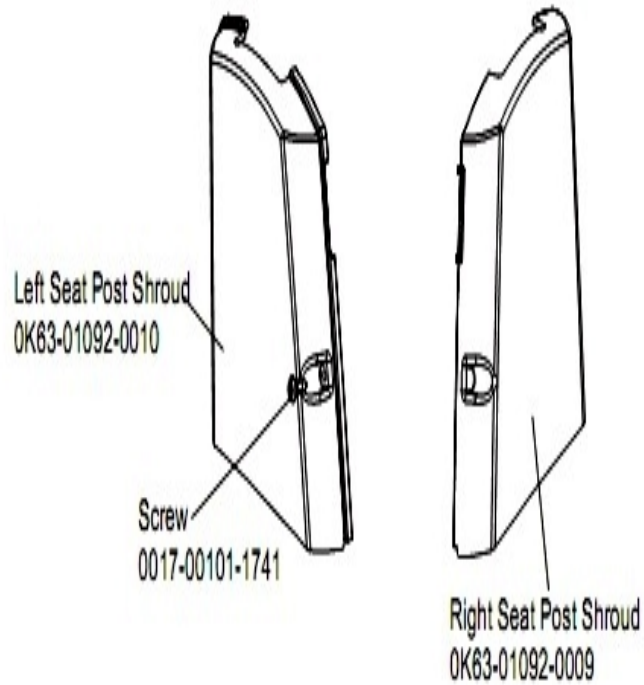

Seat Post Shrouds

Ref #	Part Number	Qty	Description
-	0017-00101-1741	1	Hardware: Screw
-	OK63-01092-0009	1	Right Seat Post Shroud
-	OK63-01092-0010	1	Left Seat Post Shroud