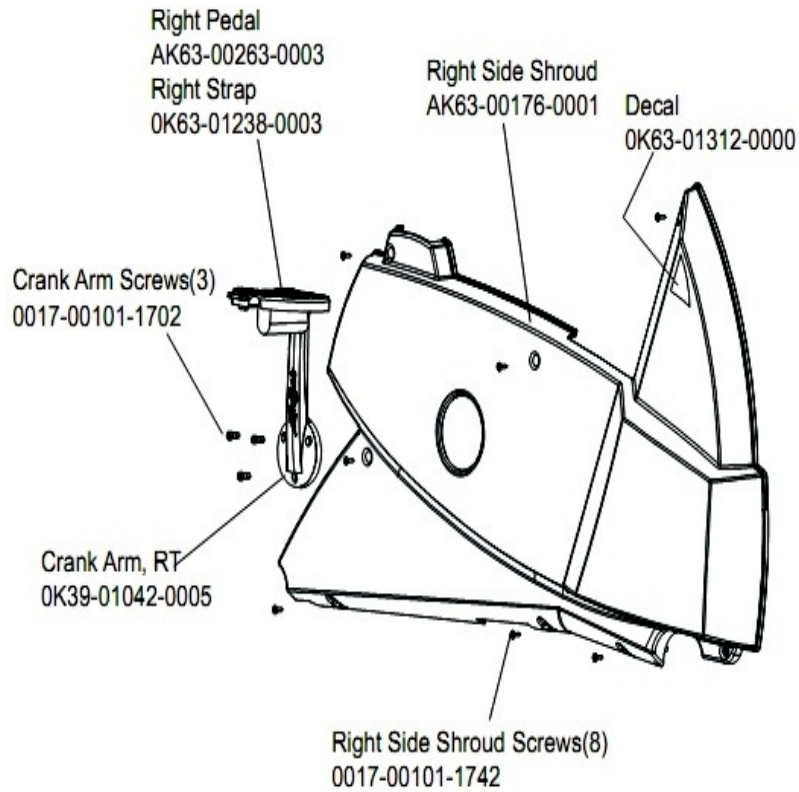

Right Side Shroud and Crank Arm

Ref #	Part Number	Qty	Description
-	0017-00101-1702	3	Hardware: Screw
-	OK39-01042-0005	1	Crank Arm Right
-	OK63-01312-0000	1	Decal
-	AK63-00176-0001	1	Right Side Shroud
-	AK63-00263-0003	1	Pedal: Right
-	0017-00101-1742	8	Hardware: TORX Screw 0.75"
-	OK63-01238-0003	1	Right Pedal Strap