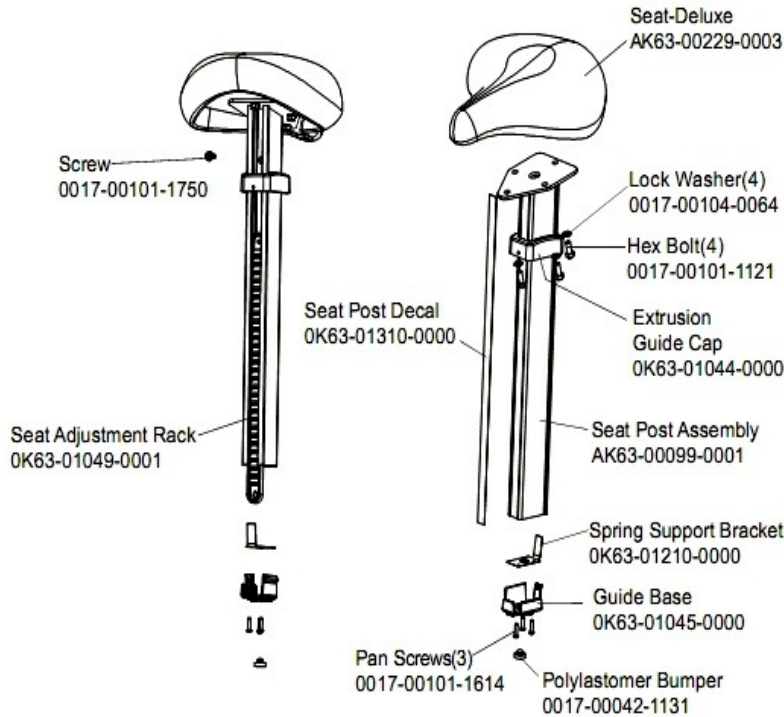

Seat Post Assembly

Seat Post Assy – AK63-00232-0002

Ref #	Part Number	Qty	Description
-	0K63-01310-0000	1	Seat Post Decal
-	AK63-00232-0002	1	Seat Post Assembly
-	0K63-01045-0000	1	Guide Base
-	0017-00101-1614	3	Hardware: Screw 0.625"
-	0017-00042-1131	1	Bumper
-	AK63-00099-0001	1	Seat Post Assembly
-	0K63-01044-0000	1	Extrusion Guide Cap
-	0017-00104-0064	4	Hardware: Lock Washer 0.586" OD
-	AK63-00229-0003	1	Deluxe Seat
-	0017-00101-1750	1	Hardware: Screw 0.75"
-	0017-00101-1121	4	Hardware: Bolt 4.6875"
-	0K63-01049-0001	1	Seat Adjustment Rack
-	0K63-01210-0000	1	Spring Support Bracket