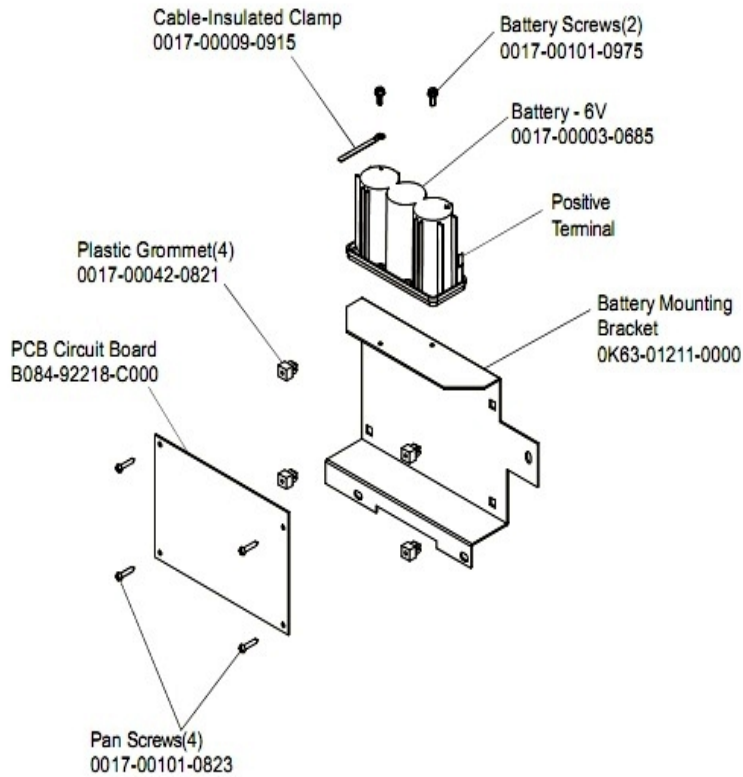

PCB Mounting Bracket

Ref #	Part Number	Qty	Description
-	GK61-00002-0045	1	Power Control Board
-	0K63-01211-0000	1	Battery Mounting Bracket
-	0017-00042-0821	4	Hardware: Plastic Grommet
-	0017-00101-0823	4	Hardware: Screw 0.75"
-	0017-00009-0915	1	Cable-Insulated Clamp
-	AK63-00049-0000	1	PCB Mounting Bracket
-	0017-00101-0975	2	Hardware: Mounting Bolt 0.375"
-	0017-00003-0685	1	6V Battery