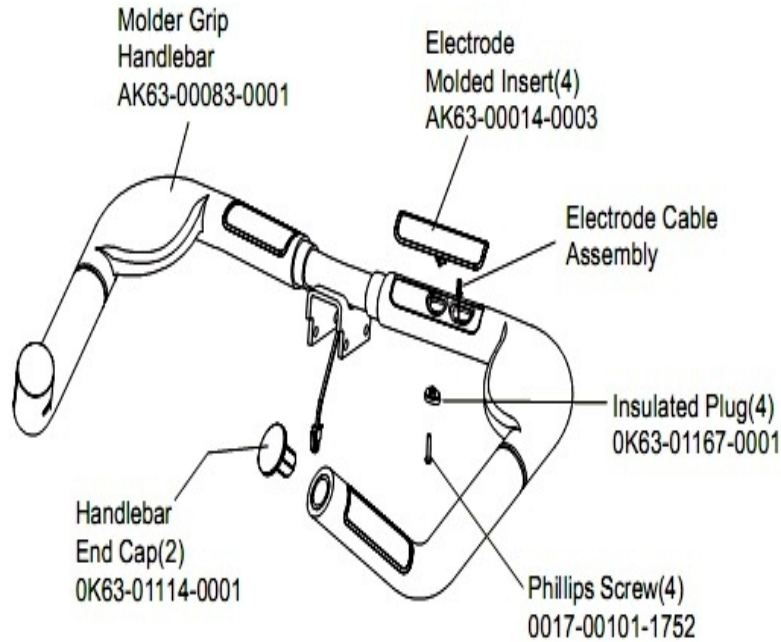

Handlebar Assembly

Handlebar Assy – AK63-00091-0001

Ref #	Part Number	Qty	Description
-	0017-00101-1752	4	Hardware: Phillips Screw 1"
-	AK63-00014-0003	4	Heart Rate Electrode
-	AK63-00083-0000	1	Molder Grip Handlebar
-	AK63-00091-0001	1	Handle Bar
-	OK63-01114-0001	2	Bullhorn Cap
-	OK66-01141-0002	4	Plug: Insulator; Stealth Grey; Purchased