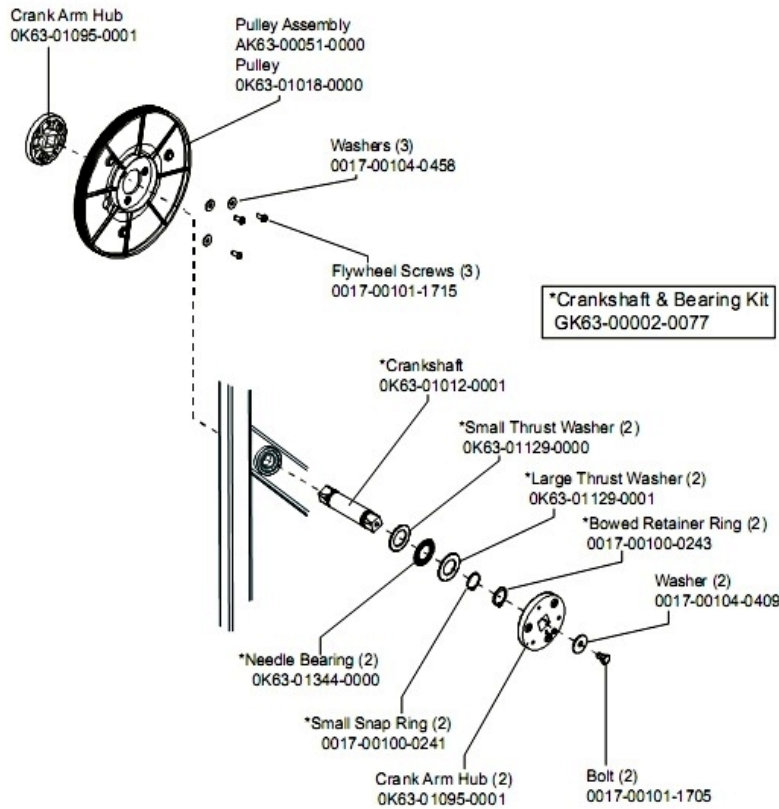

Console Component

Ref #	Part Number	Qty	Description
-	B084-92222-B000	1	Console Board - Lower
-	A084-92219-A011	1	Console Board - Upper
-	AK63-00121-0001	1	Console Case Assembly
-	0017-00101-1650	26	Hardware: Phillips Pan Screw 0.375"
-	AK63-00165-0001	1	Bezel/Switch with Overlay English Metric
-	0K63-01029-0001	1	Battery Door
-	0K63-01028-0000	1	Case
-	AK63-00160-0001	1	Console Assembly English Metric
-	0K63-01277-0000	1	Console Decal

Console Support Assembly

Console Support – AK63-00065-0001

Ref #	Part Number	Qty	Description
-	0K63-01192-0003	1	Handlebar Cover Right
-	0K63-01178-0002	1	Console Support Elbow 6"
-	0017-00101-1755	4	Hardware: TORX Bolt 0.75"
-	0017-00103-0318	2	Hardware: Nut
-	0017-00101-1721	4	Hardware: Pan Screw
-	0K63-01192-0004	1	Handlebar Cover Left
-	AK63-00089-0002	1	Console Support Weldment Assembly
-	AK63-00065-0001	1	Console Support Assembly
-	0K63-01320-0000	1	End Cap
-	0K63-01113-0000	1	Polar Bracket

Crank Shaft and Bearings

Ref #	Part Number	Qty	Description
-	0K63-01012-0001	1	Crankshaft
-	0017-00104-0409	2	Hardware: Washer 1.125" OD
-	0017-00101-1715	3	Hardware: TORX Cap Screw 0.625"
-	0K63-01095-0001	3	Crank Arm Hub
-	0017-00100-0243	2	Hardware: Bowed Retaining Ring .984"
-	0K63-01129-0000	2	Hardware: Small Thrust Washer
-	0K63-01018-0000	1	Crank Pulley
-	0017-00104-0458	3	Hardware: Flat Washer 0.75" OD
-	0K63-01129-0001	2	Hardware: Large Thrust Washer
-	0017-00100-0241	2	Hardware: Small Snap Ring .984"
-	GK63-00002-0077	1	Crankshaft and Bearing Kit
-	AK63-00051-0000	1	Pulley Assembly
-	0017-00101-1705	2	Hardware: Bolt 0.5"
-	0K63-01344-0000	2	Hardware: Needle Bearing