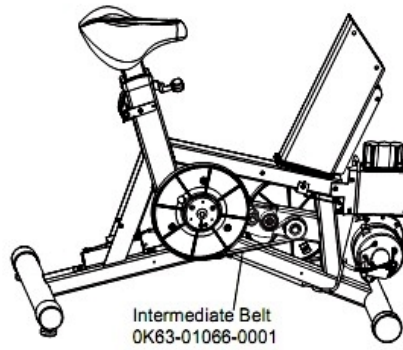

95Ci Lifecycle - Lifepulse

95C-0000-01

Parts Manual

1/5/2019 9:14:27 AM

Table of Contents

[Alternator and Pulley](#).....3
[Belts](#).....4
[Cables](#).....5
[Console Component](#).....6
[Console Support Assembly](#).....7
[Crank Shaft and Bearings](#).....8
[Front Wheel Assembly](#).....9
[General Assembly](#).....10
[Handlebar Assembly](#).....11
[Idler Bracket](#).....12
[Intermediate Shaft and Bearings](#).....13
[Left Side Shroud and Crank Arm](#).....14
[PCB Mounting Bracket](#).....15
[Resistor Assembly](#).....16
[Right Side Shroud and Crank Arm](#).....17
[Seat Latch Assembly](#).....18
[Seat Post Assembly](#).....19
[Seat Post Shrouds](#).....20
[Unlabeled Parts](#).....21

Alternator and Pulley

Ref #	Part Number	Qty	Description
-	0K61-01027-0000	1	Flywheel: 6.75" D
-	0017-00103-0117	1	Hardware: Locking Nut 1/2" ID
-	0017-00101-0956	1	Hardware: Bolt 2"
-	0017-00104-0044	1	Hardware: Washer 0.75" OD
-	0017-00009-0841	1	Alternator
-	0017-00009-0895	1	Alternator Brush Kit

Belts

Ref #	Part Number	Qty	Description
-	OK63-01405-0000	1	BELT: POLY-V; 390J6; 39.00 IN
-	GK63-00002-0079	1	Kit: Upright/Rec Belt And Pulley

Cables

Ref #	Part Number	Qty	Description
-	AK63-00038-0000	1	Lower Console Cable
-	AK36-00021-0003	1	Cable Assembly
-	AK63-00028-0001	1	LifePulse Cable
-	AK63-00037-0002	1	Console Cable
-	AK63-00029-0000	1	Power Control to Alternator
-	AK63-00069-0000	1	Heart Rate Cable
-	AK63-00120-0000	1	Polar Cable with Bracket
-	AK63-00050-0000	1	Reed Switch Bracket Assembly