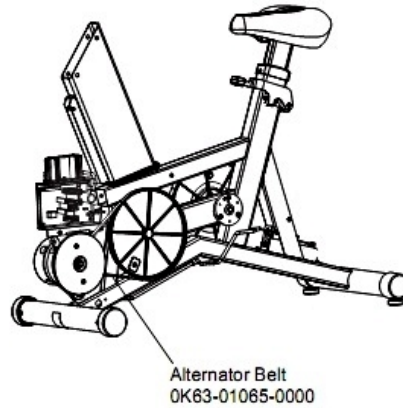

95Ci Lifecycle - Lifepulse

95C-0000-01

Parts Manual

1/5/2019 9:14:27 AM

Table of Contents

[Alternator and Pulley](#).....3
[Belts](#).....4
[Cables](#).....5
[Console Component](#).....6
[Console Support Assembly](#).....7
[Crank Shaft and Bearings](#).....8
[Front Wheel Assembly](#).....9
[General Assembly](#).....10
[Handlebar Assembly](#).....11
[Idler Bracket](#).....12
[Intermediate Shaft and Bearings](#).....13
[Left Side Shroud and Crank Arm](#).....14
[PCB Mounting Bracket](#).....15
[Resistor Assembly](#).....16
[Right Side Shroud and Crank Arm](#).....17
[Seat Latch Assembly](#).....18
[Seat Post Assembly](#).....19
[Seat Post Shrouds](#).....20
[Unlabeled Parts](#).....21

Alternator and Pulley

Ref #	Part Number	Qty	Description
-	0K61-01027-0000	1	Flywheel: 6.75" D
-	0017-00103-0117	1	Hardware: Locking Nut 1/2" ID
-	0017-00101-0956	1	Hardware: Bolt 2"
-	0017-00104-0044	1	Hardware: Washer 0.75" OD
-	0017-00009-0841	1	Alternator
-	0017-00009-0895	1	Alternator Brush Kit

Belts

Ref #	Part Number	Qty	Description
-	OK63-01405-0000	1	BELT: POLY-V; 390J6; 39.00 IN
-	GK63-00002-0079	1	Kit: Upright/Rec Belt And Pulley

Cables

Ref #	Part Number	Qty	Description
-	AK63-00038-0000	1	Lower Console Cable
-	AK36-00021-0003	1	Cable Assembly
-	AK63-00028-0001	1	LifePulse Cable
-	AK63-00037-0002	1	Console Cable
-	AK63-00029-0000	1	Power Control to Alternator
-	AK63-00069-0000	1	Heart Rate Cable
-	AK63-00120-0000	1	Polar Cable with Bracket
-	AK63-00050-0000	1	Reed Switch Bracket Assembly

Console Component

Ref #	Part Number	Qty	Description
-	B084-92222-B000	1	Console Board - Lower
-	A084-92219-A011	1	Console Board - Upper
-	AK63-00121-0001	1	Console Case Assembly
-	0017-00101-1650	26	Hardware: Phillips Pan Screw 0.375"
-	AK63-00165-0001	1	Bezel/Switch with Overlay English Metric
-	0K63-01029-0001	1	Battery Door
-	0K63-01028-0000	1	Case
-	AK63-00160-0001	1	Console Assembly English Metric
-	0K63-01277-0000	1	Console Decal