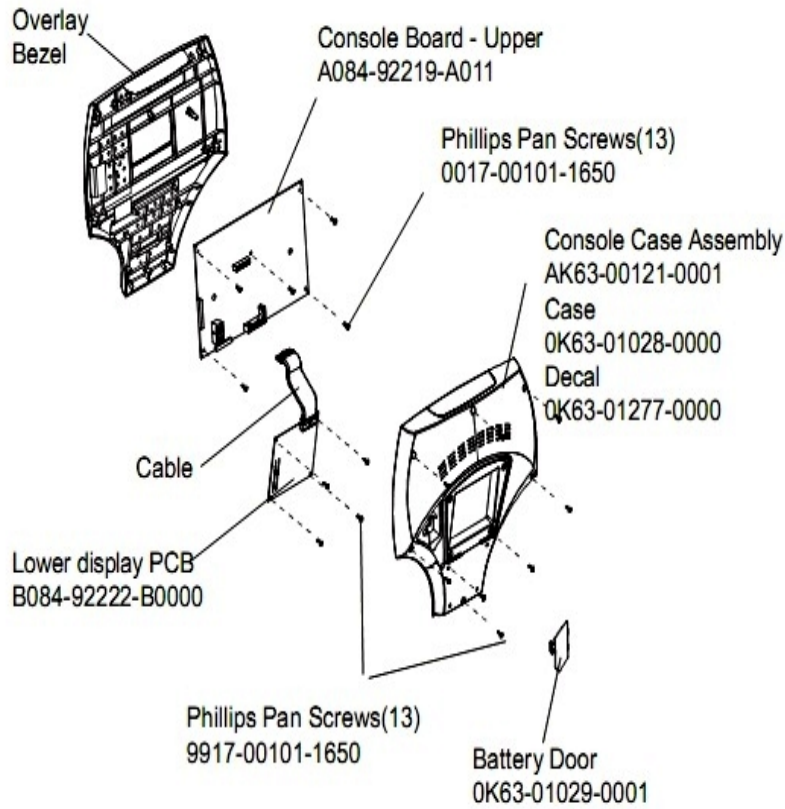

Belts

Ref #	Part Number	Qty	Description
-	OK63-01405-0000	1	BELT: POLY-V; 390J6; 39.00 IN
-	GK63-00002-0079	1	Kit: Upright/Rec Belt And Pulley

Cables

Ref #	Part Number	Qty	Description
-	AK63-00038-0000	1	Lower Console Cable
-	AK36-00021-0003	1	Cable Assembly
-	AK63-00028-0001	1	LifePulse Cable
-	AK63-00037-0002	1	Console Cable
-	AK63-00029-0000	1	Power Control to Alternator
-	AK63-00069-0000	1	Heart Rate Cable
-	AK63-00120-0000	1	Polar Cable with Bracket
-	AK63-00050-0000	1	Reed Switch Bracket Assembly

Console Component

Ref #	Part Number	Qty	Description
-	B084-92222-B000	1	Console Board - Lower
-	A084-92219-A011	1	Console Board - Upper
-	AK63-00121-0001	1	Console Case Assembly
-	0017-00101-1650	26	Hardware: Phillips Pan Screw 0.375"
-	AK63-00165-0001	1	Bezel/Switch with Overlay English Metric
-	0K63-01029-0001	1	Battery Door
-	0K63-01028-0000	1	Case
-	AK63-00160-0001	1	Console Assembly English Metric
-	0K63-01277-0000	1	Console Decal