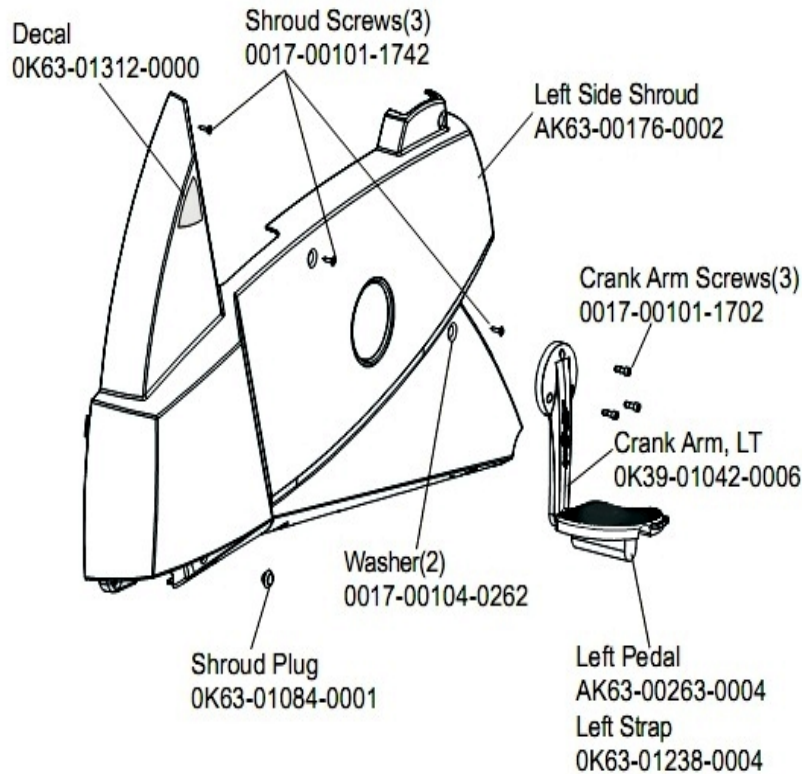

Left Side Shroud and Crank Arm

Ref #	Part Number	Qty	Description
-	OK39-01042-0006	1	Crank Arm Left
-	0017-00101-1742	3	Hardware: TORX Screw 0.75"
-	OK63-01312-0000	1	Decal
-	OK63-01238-0004	1	Left Pedal Strap
-	AK63-00176-0002	1	Left Side Shroud
-	0017-00101-1702	3	Hardware: Screw
-	0017-00104-0262	2	Hardware: Washer
-	OK63-01084-0001	1	Shroud Plug
-	AK63-00263-0004	1	Pedal: Left