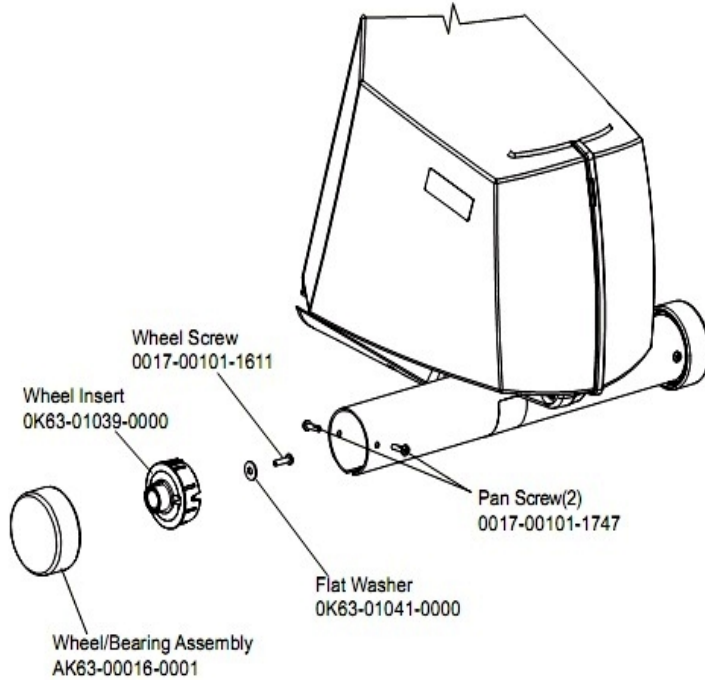

Front Wheel Assembly

Front Wheel Assy – AK63-00017-0001

Ref #	Part Number	Qty	Description
-	0K63-01041-0000	1	Hardware: Flat Washer
-	AK63-00016-0001	1	Wheel/Bearing Assembly
-	0K63-01039-0000	1	Wheel Insert
-	0017-00101-1747	2	Hardware: Pan Screw 0.75"
-	0017-00101-1611	1	Hardware: Insert Screw
-	AK63-00017-0001	1	Front Wheel Assembly