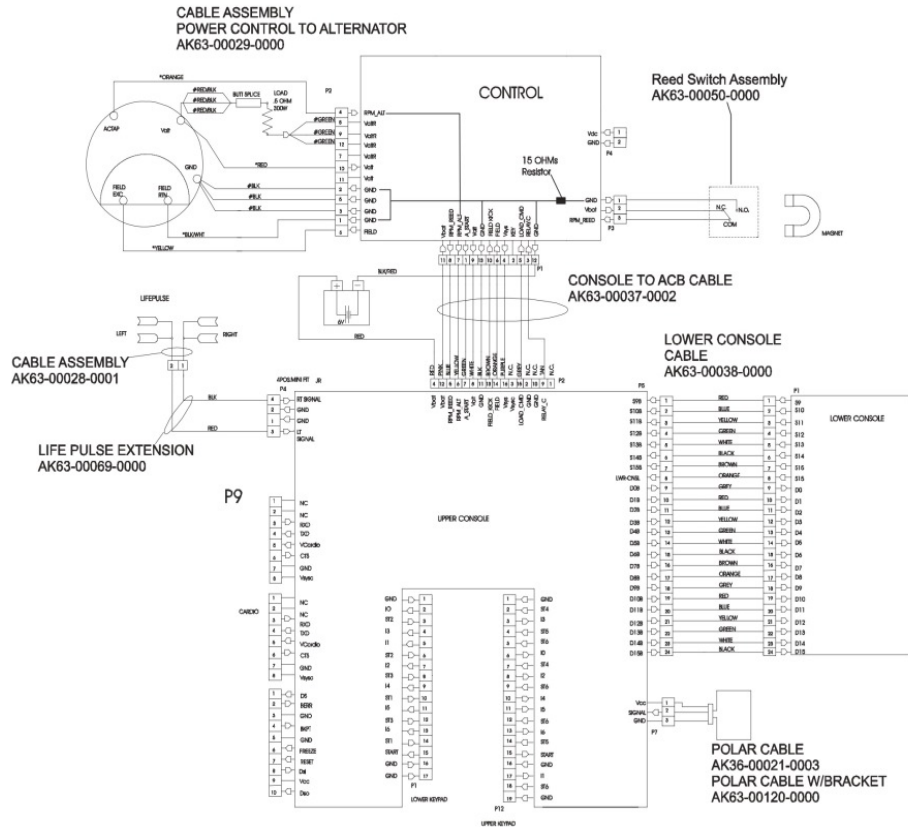

95Ci Lifecycle - Lifepulse

95C-0000-01

Parts Manual

1/5/2019 9:14:27 AM

Table of Contents

[Alternator and Pulley](#).....3
[Belts](#).....4
[Cables](#).....5
[Console Component](#).....6
[Console Support Assembly](#).....7
[Crank Shaft and Bearings](#).....8
[Front Wheel Assembly](#).....9
[General Assembly](#).....10
[Handlebar Assembly](#).....11
[Idler Bracket](#).....12
[Intermediate Shaft and Bearings](#).....13
[Left Side Shroud and Crank Arm](#).....14
[PCB Mounting Bracket](#).....15
[Resistor Assembly](#).....16
[Right Side Shroud and Crank Arm](#).....17
[Seat Latch Assembly](#).....18
[Seat Post Assembly](#).....19
[Seat Post Shrouds](#).....20
[Unlabeled Parts](#).....21

Alternator and Pulley

Ref #	Part Number	Qty	Description
-	0K61-01027-0000	1	Flywheel: 6.75" D
-	0017-00103-0117	1	Hardware: Locking Nut 1/2" ID
-	0017-00101-0956	1	Hardware: Bolt 2"
-	0017-00104-0044	1	Hardware: Washer 0.75" OD
-	0017-00009-0841	1	Alternator
-	0017-00009-0895	1	Alternator Brush Kit

Belts

Ref #	Part Number	Qty	Description
-	OK63-01405-0000	1	BELT: POLY-V; 390J6; 39.00 IN
-	GK63-00002-0079	1	Kit: Upright/Rec Belt And Pulley

Cables

Ref #	Part Number	Qty	Description
-	AK63-00038-0000	1	Lower Console Cable
-	AK36-00021-0003	1	Cable Assembly
-	AK63-00028-0001	1	LifePulse Cable
-	AK63-00037-0002	1	Console Cable
-	AK63-00029-0000	1	Power Control to Alternator
-	AK63-00069-0000	1	Heart Rate Cable
-	AK63-00120-0000	1	Polar Cable with Bracket
-	AK63-00050-0000	1	Reed Switch Bracket Assembly

Console Component

Ref #	Part Number	Qty	Description
-	B084-92222-B000	1	Console Board - Lower
-	A084-92219-A011	1	Console Board - Upper
-	AK63-00121-0001	1	Console Case Assembly
-	0017-00101-1650	26	Hardware: Phillips Pan Screw 0.375"
-	AK63-00165-0001	1	Bezel/Switch with Overlay English Metric
-	0K63-01029-0001	1	Battery Door
-	0K63-01028-0000	1	Case
-	AK63-00160-0001	1	Console Assembly English Metric
-	0K63-01277-0000	1	Console Decal