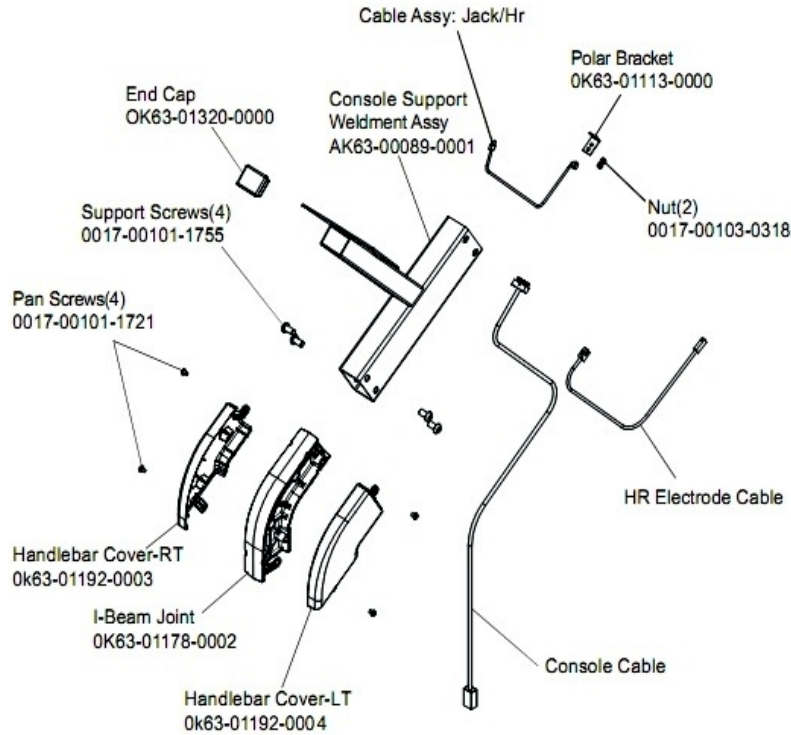

Console Support Assembly

Console Support – AK63-00065-0001

Ref #	Part Number	Qty	Description
-	0K63-01192-0003	1	Handlebar Cover Right
-	0K63-01178-0002	1	Console Support Elbow 6"
-	0017-00101-1755	4	Hardware: TORX Bolt 0.75"
-	0017-00103-0318	2	Hardware: Nut
-	0017-00101-1721	4	Hardware: Pan Screw
-	0K63-01192-0004	1	Handlebar Cover Left
-	AK63-00089-0002	1	Console Support Weldment Assembly
-	AK63-00065-0001	1	Console Support Assembly
-	0K63-01320-0000	1	End Cap
-	0K63-01113-0000	1	Polar Bracket