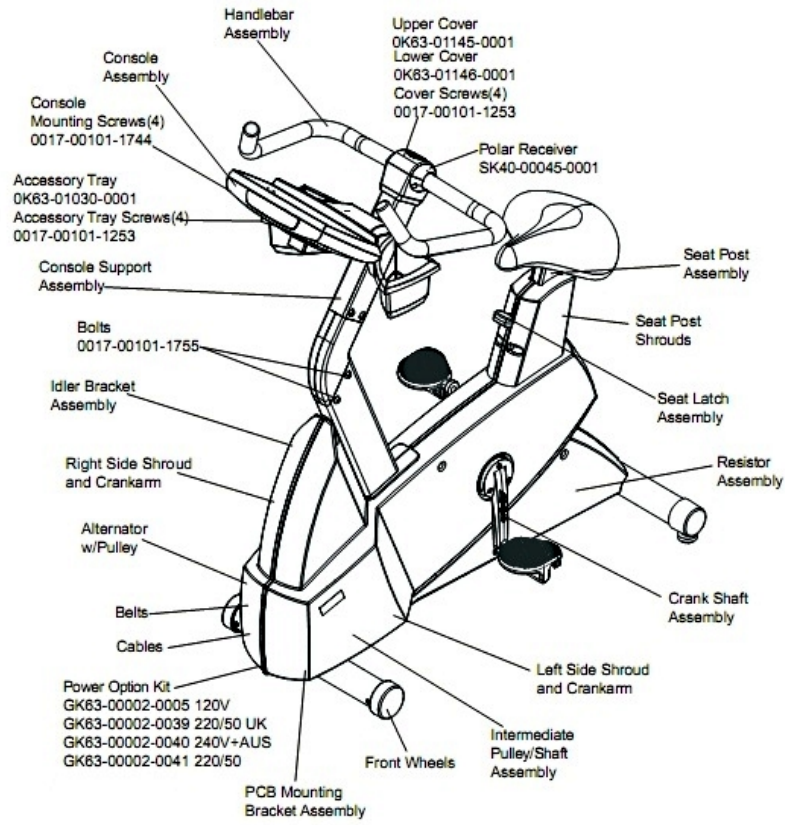

General Assembly

Ref #	Part Number	Qty	Description
-	0017-00101-1253	8	Hardware: Screw
-	GK63-00002-0005	2	Power Option Kit: 120V
-	SK40-00045-0001	1	Polar HR Kit
-	GK63-00002-0044	1	Hardware Bag
-	GK63-00002-0044	1	Hardware Bag
-	GK63-00002-0044	1	Hardware Bag
-	GK63-00002-0044	1	Hardware Bag
-	GK63-00002-0044	1	Hardware Bag
-	GK63-00002-0044	1	Hardware Bag
-	GK63-00002-0044	1	Hardware Bag
-	GK63-00002-0044	1	Hardware Bag
-	GK63-00002-0044	1	Hardware Bag
-	0K63-01145-0002	1	Upper Cover
-	0017-00101-1744	4	Hardware: Phillips Pan Screw
-	0K63-01030-0001	1	Accessory Tray
-	0K63-01146-0001	1	Lower Cover
-	0017-00101-1755	1	Hardware: TORX Bolt 0.75"