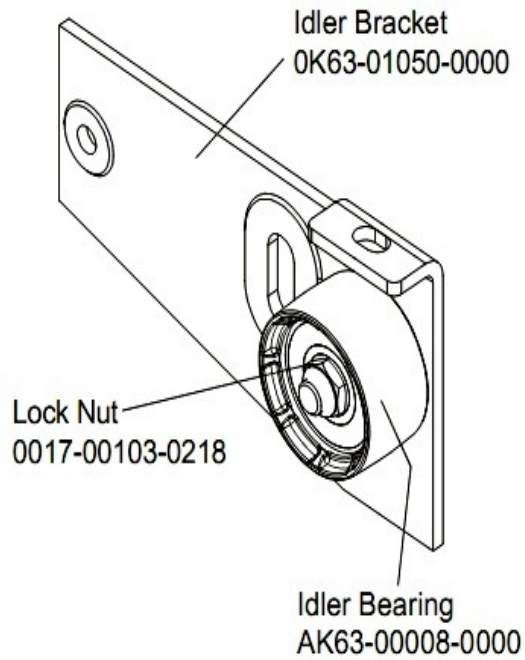

General Assembly

Ref #	Part Number	Qty	Description
-	0017-00101-1253	8	Hardware: Screw
-	GK63-00002-0005	2	Power Option Kit: 120V
-	SK40-00045-0001	1	Polar HR Kit
-	GK63-00002-0044	1	Hardware Bag
-	GK63-00002-0044	1	Hardware Bag
-	GK63-00002-0044	1	Hardware Bag
-	GK63-00002-0044	1	Hardware Bag
-	GK63-00002-0044	1	Hardware Bag
-	GK63-00002-0044	1	Hardware Bag
-	GK63-00002-0044	1	Hardware Bag
-	GK63-00002-0044	1	Hardware Bag
-	GK63-00002-0044	1	Hardware Bag
-	0K63-01145-0002	1	Upper Cover
-	0017-00101-1744	4	Hardware: Phillips Pan Screw
-	0K63-01030-0001	1	Accessory Tray
-	0K63-01146-0001	1	Lower Cover
-	0017-00101-1755	1	Hardware: TORX Bolt 0.75"

Handlebar Assembly

Handlebar Assy – AK63-00091-0001

Ref #	Part Number	Qty	Description
-	0017-00101-1752	4	Hardware: Phillips Screw 1"
-	AK63-00014-0003	4	Heart Rate Electrode
-	AK63-00083-0000	1	Molder Grip Handlebar
-	AK63-00091-0001	1	Handle Bar
-	OK63-01114-0001	2	Bullhorn Cap
-	OK66-01141-0002	4	Plug: Insulator; Stealth Grey; Purchased

Idler Bracket

Idler Bracket – AK63-00021-0000

Ref #	Part Number	Qty	Description
-	AK63-00008-0000	1	Idler w/Bearing
-	0K63-01050-0000	1	Idler Bracket
-	AK63-00021-0000	1	Idler Bracket Assembly
-	0017-00103-0218	1	Hardware: Lock Nut 3/8" ID

Intermediate Shaft and Bearings

Ref #	Part Number	Qty	Description
-	GK63-00002-0007	1	Intermediate Shaft and Bearing Assembly
-	0017-00100-0242	1	Hardware: Retaining Ring .781"
-	118E-00001-0124	1	Auto-Start Magnet
-	0017-00104-0455	2	Hardware: Delrin Washer 1.250" OD
-	GK63-00002-0079	1	Kit: Upright/Rec Belt And Pulley