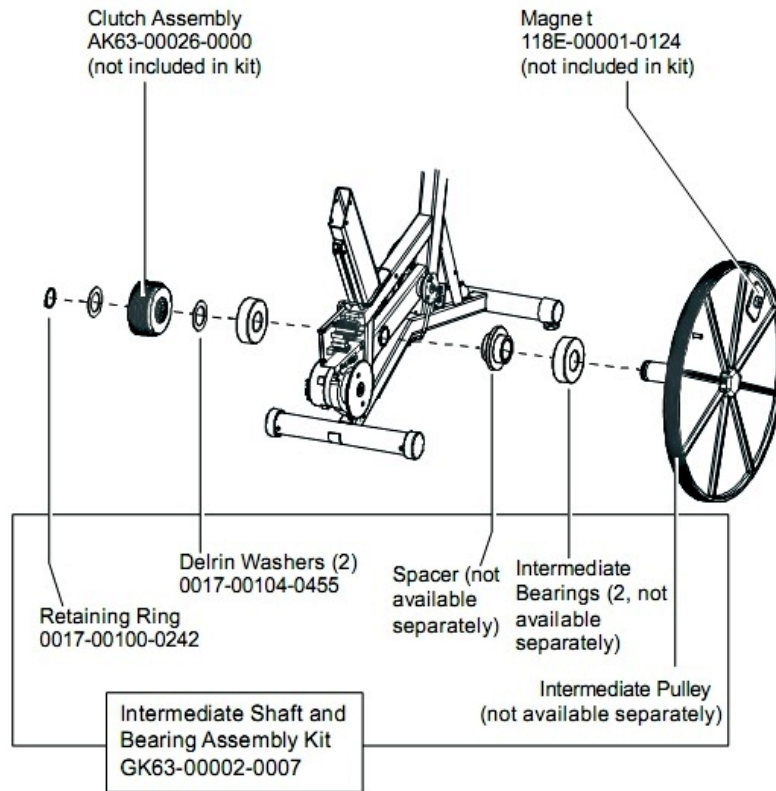

Front Wheel Assembly

Front Wheels – AK63-00017-0001

Ref #	Part Number	Qty	Description
-	0K63-01041-0000	2	Hardware: Flat Washer
-	AK63-00016-0001	2	Wheel/Bearing Assembly
-	0K63-01039-0000	2	Wheel Insert
-	0017-00101-1747	6	Hardware: Pan Screw 0.75"
-	AK63-00017-0001	2	Front Wheel Assembly

Handlebar Assembly

Handlebar Assembly - AK63-00091-0001

Ref #	Part Number	Qty	Description
-	0017-00101-1752	4	Hardware: Phillips Screw 1"
-	AK63-00014-0003	4	Heart Rate Electrode
-	AK63-00028-0001	1	LifePulse Cable
-	AK63-00091-0001	2	Handle Bar
-	OK63-01114-0001	2	Bullhorn Cap
-	OK66-01141-0002	4	Plug: Insulator; Stealth Grey; Purchased

Intermediate Shaft and Bearing Assembly

Ref #	Part Number	Qty	Description
-	0017-00104-0455	2	Hardware: Delrin Washer 1.250" OD
-	GK63-00002-0007	1	Intermediate Shaft and Bearing Assembly
-	118E-00001-0124	1	Auto-Start Magnet
-	GK63-00002-0079	1	Kit: Upright/Rec Belt And Pulley
-	0017-00100-0242	1	Hardware: Retaining Ring .781"