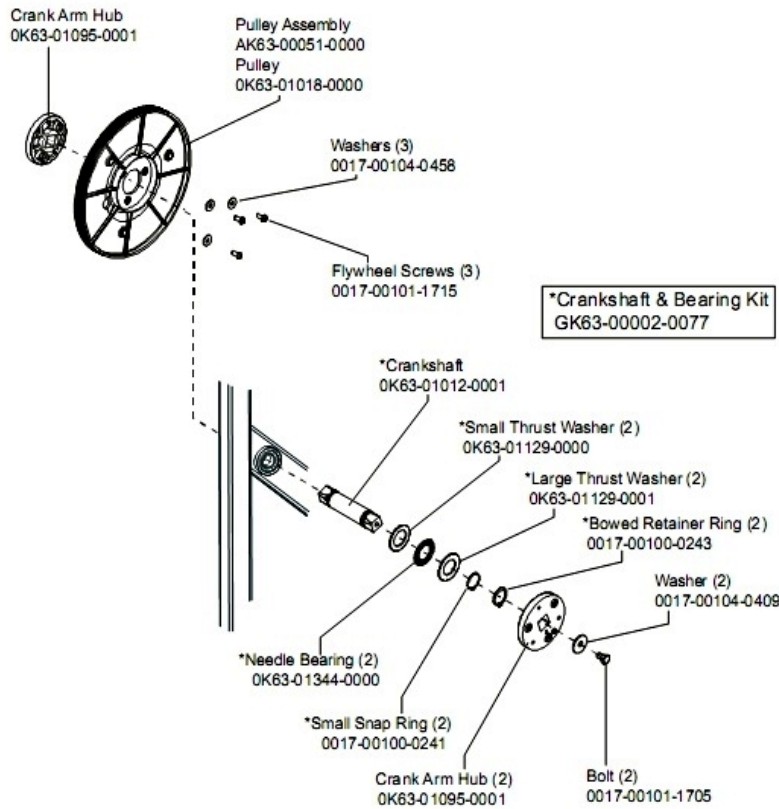

Console Components

Ref #	Part Number	Qty	Description
-	B084-92222-B000	1	Console Board - Lower
-	A084-92219-A011	1	Console Board - Upper
-	AK63-00121-0001	1	Console Case Assembly
-	0K63-01028-0001	1	Case
-	0K63-01029-0001	1	Battery Door
-	AK63-00165-0001	1	Bezel/Switch with Overlay English Metric
-	0017-00101-1650	26	Hardware: Phillips Pan Screw 0.375"
-	AK63-00160-0001	1	Console Assembly English Metric
-	0K63-01277-0000	1	Console Decal

Console Screws and Polar Covers

Ref #	Part Number	Qty	Description
-	OK63-01146-0001	1	Lower Cover
-	0017-00101-1755	8	Hardware: TORX Bolt 0.75"
-	OK63-01145-0002	1	Upper Cover
-	SK40-00045-0001	1	Polar HR Kit
-	0017-00101-1744	12	Hardware: Phillips Pan Screw
-	OK63-01030-0001	1	Accessory Tray

Console Support Assembly

Ref #	Part Number	Qty	Description
-	AK63-00089-0002	1	Console Support Weldment Assembly
-	OK63-01320-0000	1	End Cap
-	AK63-00069-0000	1	Heart Rate Cable
-	OK63-01178-0002	1	Console Support Elbow 6"
-	OK63-01192-0004	1	Handlebar Cover Left
-	OK63-01113-0000	1	Polar Bracket
-	0017-00103-0318	2	Hardware: Nut
-	AK63-00037-0002	1	Console Cable
-	0017-00101-1755	4	Hardware: TORX Bolt 0.75"
-	0017-00101-1753	4	Hardware: Pan Screw 0.3125"
-	AK36-00021-0003	1	Cable Assembly
-	OK63-01192-0003	1	Handlebar Cover Right

Crankshaft and Bearing Assembly

Ref #	Part Number	Qty	Description
-	0K63-01129-0000	2	Hardware: Small Thrust Washer
-	0K63-01129-0001	2	Hardware: Large Thrust Washer
-	AK63-00051-0000	1	Pulley Assembly
-	0017-00104-0409	2	Hardware: Washer 1.125" OD
-	0K63-01012-0001	1	Crankshaft
-	0017-00101-1715	3	Hardware: TORX Cap Screw 0.625"
-	0K63-01344-0000	2	Hardware: Needle Bearing
-	0K63-01018-0000	1	Crank Pulley
-	0017-00104-0458	3	Hardware: Flat Washer 0.75" OD
-	0017-00100-0241	2	Hardware: Small Snap Ring .984"
-	0017-00100-0243	2	Hardware: Bowed Retaining Ring .984"
-	GK63-00002-0077	1	Crankshaft and Bearing Kit
-	0K63-01095-0001	3	Crank Arm Hub
-	0017-00101-1705	2	Hardware: Bolt 0.5"