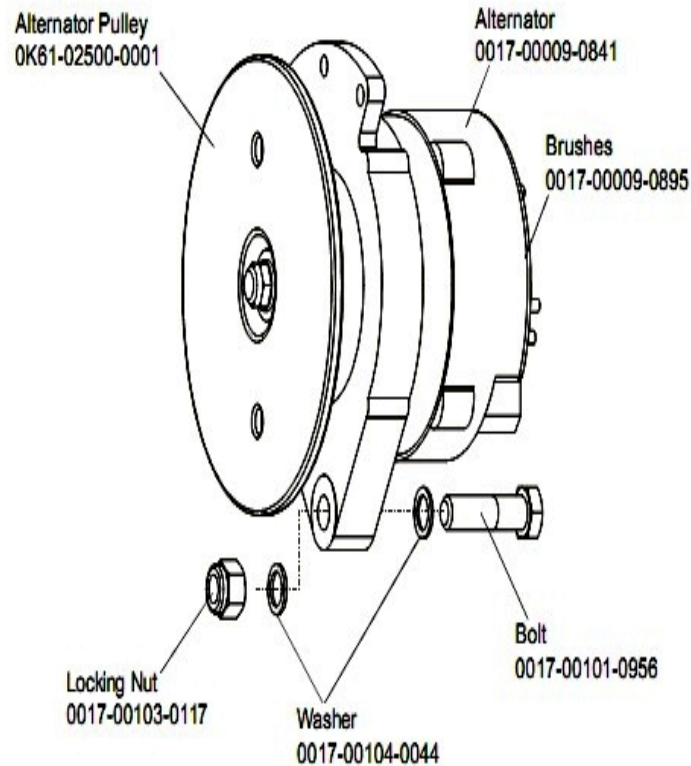

95Ci Lifecycle - Lifepulse - Arctic Silver

95C-0007-02

Parts Manual

1/5/2019 9:15:56 AM

LifeFitness
WHAT WE LIVE FOR

Table of Contents

[Alternator with Pulley](#).....3
[Belts](#).....4
[Cables](#).....5
[Console Components](#).....6
[Console Screws and Polar Covers](#).....7
[Console Support Assembly](#).....8
[Crankshaft and Bearing Assembly](#).....9
[Front Wheel Assembly](#).....10
[Handlebar Assembly](#).....11
[Idler Bracket Assembly](#).....12
[Intermediate Shaft and Bearing Assembly](#).....13
[Left Side Shroud and Crank Arm](#).....14
[PCB Mounting Bracket Assembly](#).....15
[References](#).....16
[Resistor Assembly](#).....17
[Right Side Shroud and Crank Arm](#).....18
[Seat Latch Assembly](#).....19
[Seat Post Assembly](#).....20
[Seat Post Shrouds](#).....21

Alternator with Pulley

Ref #	Part Number	Qty	Description
-	0017-00103-0117	1	Hardware: Locking Nut 1/2" ID
-	OK61-01027-0000	1	Flywheel: 6.75" D
-	AK63-00093-0000	1	Alternator w/Pulley
-	0017-00101-0956	1	Hardware: Bolt 2"
-	0017-00104-0044	2	Hardware: Washer 0.75" OD
-	0017-00009-0841	1	Alternator
-	0017-00009-0895	1	Alternator Brush Kit

Belts

Ref #	Part Number	Qty	Description
-	GK63-00002-0079	1	Kit: Upright/Rec Belt And Pulley
-	OK63-01405-0000	1	BELT: POLY-V; 390J6; 39.00 IN

Cables

Ref #	Part Number	Qty	Description
-	AK63-00038-0000	1	Lower Console Cable
-	AK63-00120-0000	1	Polar Cable with Bracket
-	AK63-00029-0001	1	Power Control Cable Assembly
-	AK63-00069-0000	1	Heart Rate Cable
-	AK36-00021-0003	1	Cable Assembly
-	AK63-00028-0001	1	LifePulse Cable
-	AK63-00037-0002	1	Console Cable