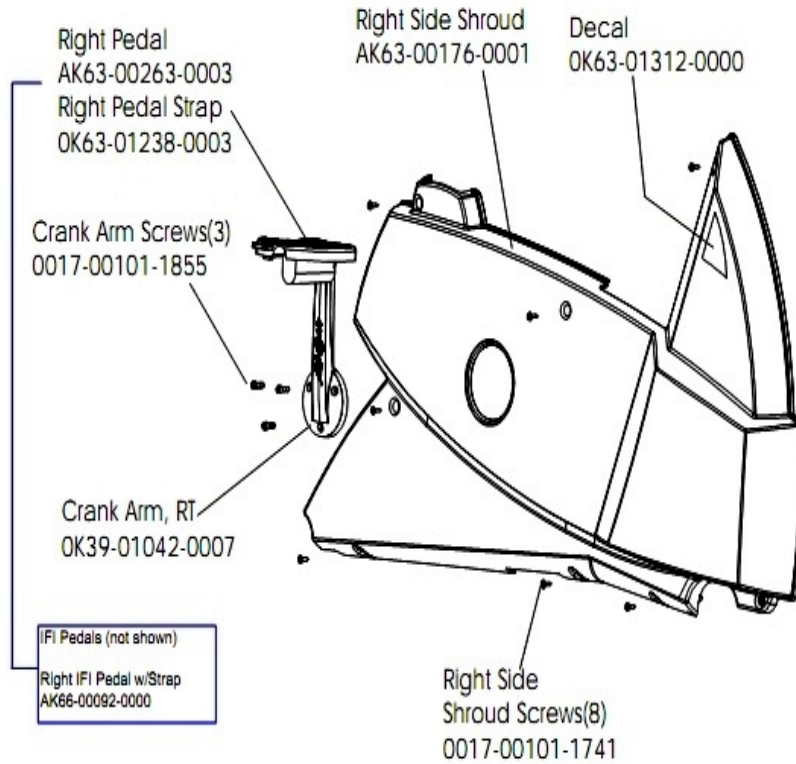

Right Side Shroud and Crank Arm

Ref #	Part Number	Qty	Description
-	AK63-00176-0001	1	Right Side Shroud
-	AK63-00263-0003	1	Pedal: Right
-	OK63-01312-0000	1	Decal
-	OK39-01042-0007	1	Crank Arm: Right
-	0017-00101-1741	8	Hardware: Screw
-	OK63-01238-0003	1	Right Pedal Strap
-	0017-00101-1855	3	Hardware: TORX Screw 0.875"