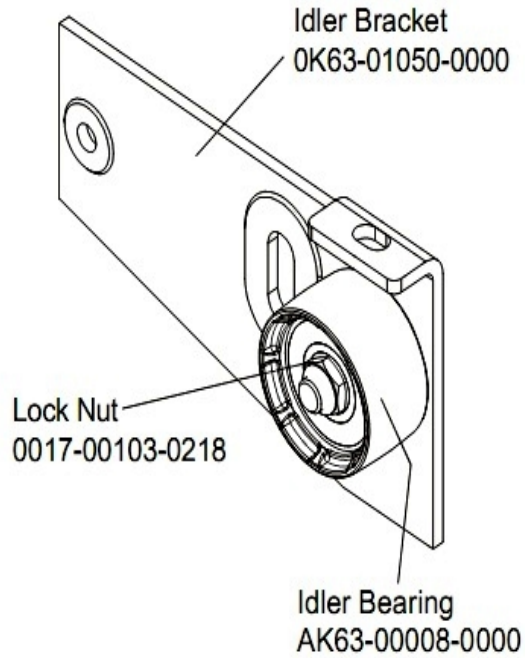

Front Wheel Assembly

Front Wheels – AK63-00017-0001

Ref #	Part Number	Qty	Description
-	0K63-01041-0000	2	Hardware: Flat Washer
-	AK63-00016-0001	2	Wheel/Bearing Assembly
-	0K63-01039-0000	2	Wheel Insert
-	0017-00101-1747	6	Hardware: Pan Screw 0.75"
-	AK63-00017-0001	2	Front Wheel Assembly

Handlebar Assembly

Handlebar Assembly - AK63-00091-0001

Ref #	Part Number	Qty	Description
-	0017-00101-1752	4	Hardware: Phillips Screw 1"
-	AK63-00014-0003	4	Heart Rate Electrode
-	AK63-00028-0001	1	LifePulse Cable
-	AK63-00091-0001	2	Handle Bar
-	OK63-01114-0001	2	Bullhorn Cap
-	OK66-01141-0002	4	Plug: Insulator; Stealth Grey; Purchased

Idler Bracket Assembly

Idler Bracket – AK63-00021-0000

Ref #	Part Number	Qty	Description
-	AK63-00021-0000	1	Idler Bracket Assembly
-	AK63-00008-0000	1	Idler w/Bearing
-	0017-00103-0218	1	Hardware: Lock Nut 3/8" ID
-	OK63-01050-0000	1	Idler Bracket

Intermediate Shaft and Bearing Assembly

Ref #	Part Number	Qty	Description
-	0017-00104-0455	2	Hardware: Delrin Washer 1.250" OD
-	GK63-00002-0007	1	Intermediate Shaft and Bearing Assembly
-	118E-00001-0124	1	Auto-Start Magnet
-	GK63-00002-0079	1	Kit: Upright/Rec Belt And Pulley
-	0017-00100-0242	1	Hardware: Retaining Ring .781"