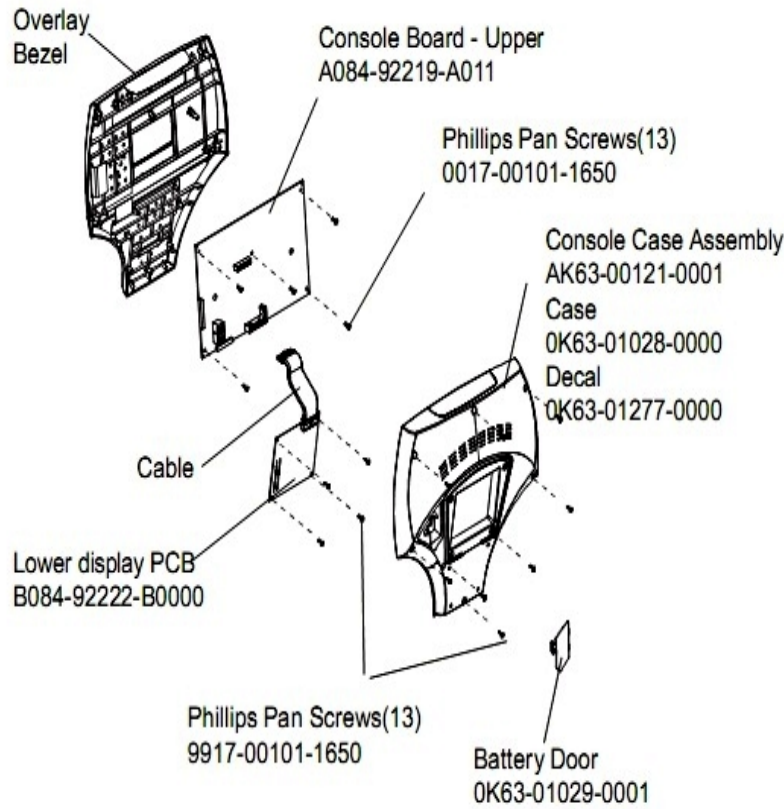

Belts

Ref #	Part Number	Qty	Description
-	GK63-00002-0079	1	Kit: Upright/Rec Belt And Pulley
-	OK63-01405-0000	1	BELT: POLY-V; 390J6; 39.00 IN

Cables

Ref #	Part Number	Qty	Description
-	AK63-00038-0000	1	Lower Console Cable
-	AK63-00120-0000	1	Polar Cable with Bracket
-	AK63-00029-0001	1	Power Control Cable Assembly
-	AK63-00069-0000	1	Heart Rate Cable
-	AK36-00021-0003	1	Cable Assembly
-	AK63-00028-0001	1	LifePulse Cable
-	AK63-00037-0002	1	Console Cable

Console Components

Ref #	Part Number	Qty	Description
-	B084-92222-B000	1	Console Board - Lower
-	A084-92219-A011	1	Console Board - Upper
-	AK63-00121-0001	1	Console Case Assembly
-	0K63-01028-0001	1	Case
-	0K63-01029-0001	1	Battery Door
-	AK63-00165-0001	1	Bezel/Switch with Overlay English Metric
-	0017-00101-1650	26	Hardware: Phillips Pan Screw 0.375"
-	AK63-00160-0001	1	Console Assembly English Metric
-	0K63-01277-0000	1	Console Decal