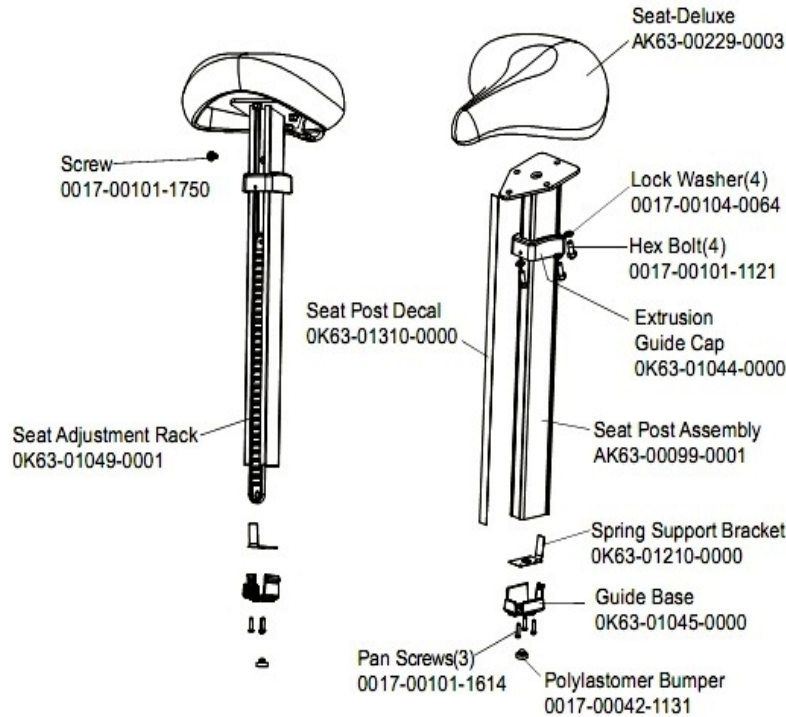

Seat Post Assembly

Seat Post Assy – AK63-00232-0002

Ref #	Part Number	Qty	Description
-	0017-00042-1131	1	Bumper
-	0017-00101-1614	3	Hardware: Screw 0.625"
-	0K63-01210-0000	1	Spring Support Bracket
-	0K63-01044-0000	1	Extrusion Guide Cap
-	0017-00104-0064	4	Hardware: Lock Washer 0.586" OD
-	AK63-00229-0003	1	Deluxe Seat
-	0017-00101-1750	1	Hardware: Screw 0.75"
-	0017-00101-1121	4	Hardware: Bolt 4.6875"
-	0K63-01049-0001	1	Seat Adjustment Rack
-	AK63-00232-0002	1	Seat Post Assembly
-	0K63-01045-0000	1	Guide Base
-	0K63-01310-0000	1	Seat Post Decal
-	AK63-00099-0001	1	Seat Post Assembly