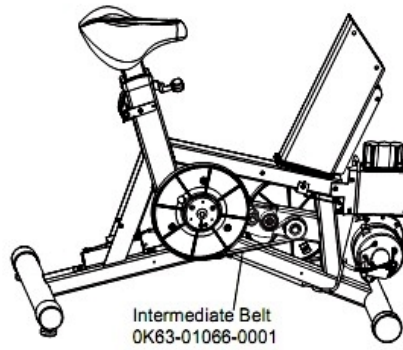

95Ci Lifecycle - Lifepulse - Arctic Silver

95C-0007-02

Parts Manual

1/5/2019 9:15:56 AM

LifeFitness
WHAT WE LIVE FOR

Table of Contents

[Alternator with Pulley](#).....3
[Belts](#).....4
[Cables](#).....5
[Console Components](#).....6
[Console Screws and Polar Covers](#).....7
[Console Support Assembly](#).....8
[Crankshaft and Bearing Assembly](#).....9
[Front Wheel Assembly](#).....10
[Handlebar Assembly](#).....11
[Idler Bracket Assembly](#).....12
[Intermediate Shaft and Bearing Assembly](#).....13
[Left Side Shroud and Crank Arm](#).....14
[PCB Mounting Bracket Assembly](#).....15
[References](#).....16
[Resistor Assembly](#).....17
[Right Side Shroud and Crank Arm](#).....18
[Seat Latch Assembly](#).....19
[Seat Post Assembly](#).....20
[Seat Post Shrouds](#).....21

Alternator with Pulley

Ref #	Part Number	Qty	Description
-	0017-00103-0117	1	Hardware: Locking Nut 1/2" ID
-	OK61-01027-0000	1	Flywheel: 6.75" D
-	AK63-00093-0000	1	Alternator w/Pulley
-	0017-00101-0956	1	Hardware: Bolt 2"
-	0017-00104-0044	2	Hardware: Washer 0.75" OD
-	0017-00009-0841	1	Alternator
-	0017-00009-0895	1	Alternator Brush Kit

Belts

Ref #	Part Number	Qty	Description
-	GK63-00002-0079	1	Kit: Upright/Rec Belt And Pulley
-	OK63-01405-0000	1	BELT: POLY-V; 390J6; 39.00 IN

Cables

Ref #	Part Number	Qty	Description
-	AK63-00038-0000	1	Lower Console Cable
-	AK63-00120-0000	1	Polar Cable with Bracket
-	AK63-00029-0001	1	Power Control Cable Assembly
-	AK63-00069-0000	1	Heart Rate Cable
-	AK36-00021-0003	1	Cable Assembly
-	AK63-00028-0001	1	LifePulse Cable
-	AK63-00037-0002	1	Console Cable