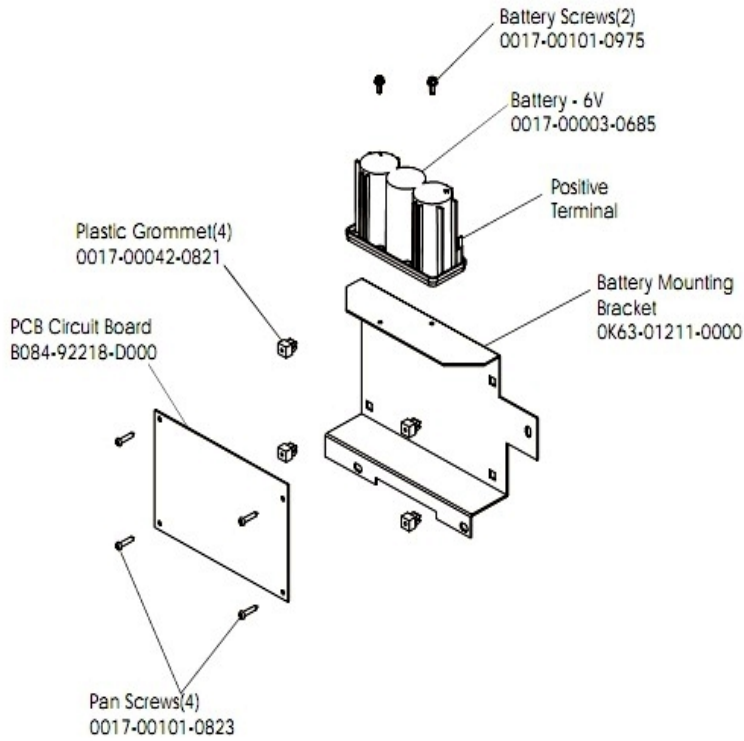

PCB Mounting Bracket Assembly

Assembly Number – AK63-00049-0000

Ref #	Part Number	Qty	Description
-	0017-00003-0685	1	6V Battery
-	AK63-00049-0000	1	PCB Mounting Bracket
-	0017-00101-0975	2	Hardware: Mounting Bolt 0.375"
-	0017-00101-0823	4	Hardware: Screw 0.75"
-	0K63-01211-0000	1	Battery Mounting Bracket
-	B084-92218-0000	1	PCB Circuit Board
-	0017-00042-0821	4	Hardware: Plastic Grommet