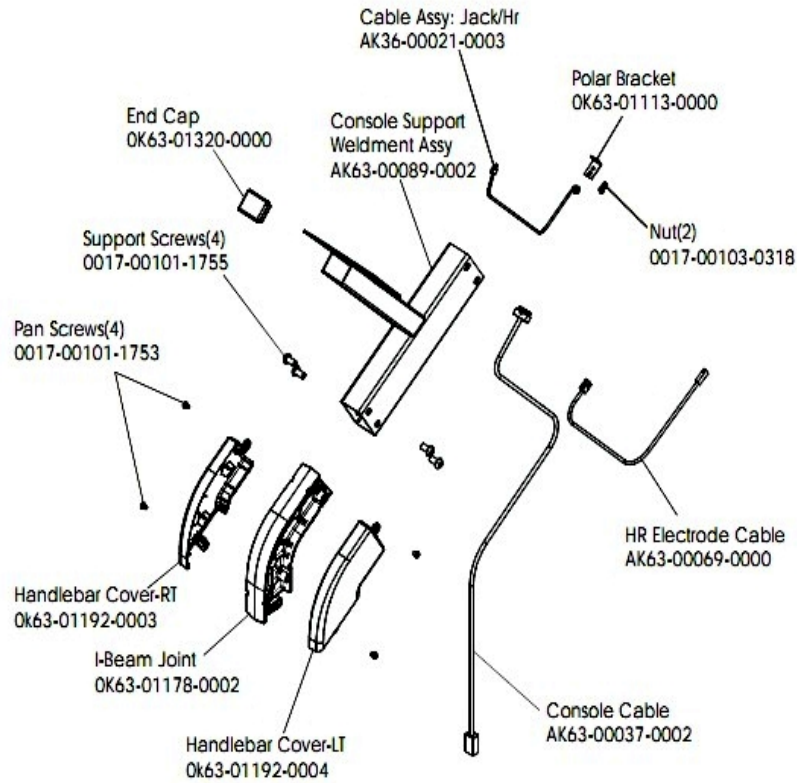

Belts

Ref #	Part Number	Qty	Description
-	GK63-00002-0079	1	Kit: Upright/Rec Belt And Pulley
-	OK63-01405-0000	1	BELT: POLY-V; 390J6; 39.00 IN

Cables

Ref #	Part Number	Qty	Description
-	AK63-00038-0000	1	Lower Console Cable
-	AK63-00120-0000	1	Polar Cable with Bracket
-	AK63-00029-0001	1	Power Control Cable Assembly
-	AK63-00069-0000	1	Heart Rate Cable
-	AK36-00021-0003	1	Cable Assembly
-	AK63-00028-0001	1	LifePulse Cable
-	AK63-00037-0002	1	Console Cable

Console Components

Ref #	Part Number	Qty	Description
-	B084-92222-B000	1	Console Board - Lower
-	A084-92219-A011	1	Console Board - Upper
-	AK63-00121-0001	1	Console Case Assembly
-	0K63-01028-0001	1	Case
-	0K63-01029-0001	1	Battery Door
-	AK63-00165-0001	1	Bezel/Switch with Overlay English Metric
-	0017-00101-1650	26	Hardware: Phillips Pan Screw 0.375"
-	AK63-00160-0001	1	Console Assembly English Metric
-	0K63-01277-0000	1	Console Decal

Console Screws and Polar Covers

Ref #	Part Number	Qty	Description
-	OK63-01146-0001	1	Lower Cover
-	0017-00101-1755	8	Hardware: TORX Bolt 0.75"
-	OK63-01145-0002	1	Upper Cover
-	SK40-00045-0001	1	Polar HR Kit
-	0017-00101-1744	12	Hardware: Phillips Pan Screw
-	OK63-01030-0001	1	Accessory Tray

Console Support Assembly

Ref #	Part Number	Qty	Description
-	AK63-00089-0002	1	Console Support Weldment Assembly
-	OK63-01320-0000	1	End Cap
-	AK63-00069-0000	1	Heart Rate Cable
-	OK63-01178-0002	1	Console Support Elbow 6"
-	OK63-01192-0004	1	Handlebar Cover Left
-	OK63-01113-0000	1	Polar Bracket
-	0017-00103-0318	2	Hardware: Nut
-	AK63-00037-0002	1	Console Cable
-	0017-00101-1755	4	Hardware: TORX Bolt 0.75"
-	0017-00101-1753	4	Hardware: Pan Screw 0.3125"
-	AK36-00021-0003	1	Cable Assembly
-	OK63-01192-0003	1	Handlebar Cover Right