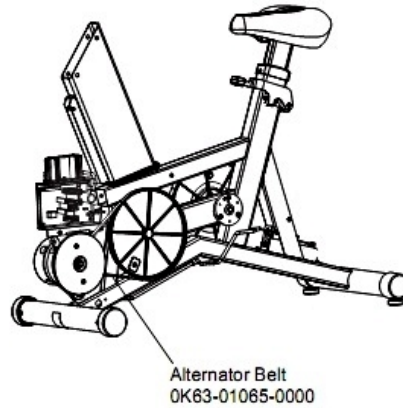

95Ci Lifecycle - Lifepulse - Arctic Silver

95C-0007-02

Parts Manual

1/5/2019 9:15:56 AM

LifeFitness
WHAT WE LIVE FOR

Table of Contents

[Alternator with Pulley](#).....3
[Belts](#).....4
[Cables](#).....5
[Console Components](#).....6
[Console Screws and Polar Covers](#).....7
[Console Support Assembly](#).....8
[Crankshaft and Bearing Assembly](#).....9
[Front Wheel Assembly](#).....10
[Handlebar Assembly](#).....11
[Idler Bracket Assembly](#).....12
[Intermediate Shaft and Bearing Assembly](#).....13
[Left Side Shroud and Crank Arm](#).....14
[PCB Mounting Bracket Assembly](#).....15
[References](#).....16
[Resistor Assembly](#).....17
[Right Side Shroud and Crank Arm](#).....18
[Seat Latch Assembly](#).....19
[Seat Post Assembly](#).....20
[Seat Post Shrouds](#).....21

Alternator with Pulley

Ref #	Part Number	Qty	Description
-	0017-00103-0117	1	Hardware: Locking Nut 1/2" ID
-	OK61-01027-0000	1	Flywheel: 6.75" D
-	AK63-00093-0000	1	Alternator w/Pulley
-	0017-00101-0956	1	Hardware: Bolt 2"
-	0017-00104-0044	2	Hardware: Washer 0.75" OD
-	0017-00009-0841	1	Alternator
-	0017-00009-0895	1	Alternator Brush Kit

Belts

Ref #	Part Number	Qty	Description
-	GK63-00002-0079	1	Kit: Upright/Rec Belt And Pulley
-	OK63-01405-0000	1	BELT: POLY-V; 390J6; 39.00 IN

Cables

Ref #	Part Number	Qty	Description
-	AK63-00038-0000	1	Lower Console Cable
-	AK63-00120-0000	1	Polar Cable with Bracket
-	AK63-00029-0001	1	Power Control Cable Assembly
-	AK63-00069-0000	1	Heart Rate Cable
-	AK36-00021-0003	1	Cable Assembly
-	AK63-00028-0001	1	LifePulse Cable
-	AK63-00037-0002	1	Console Cable