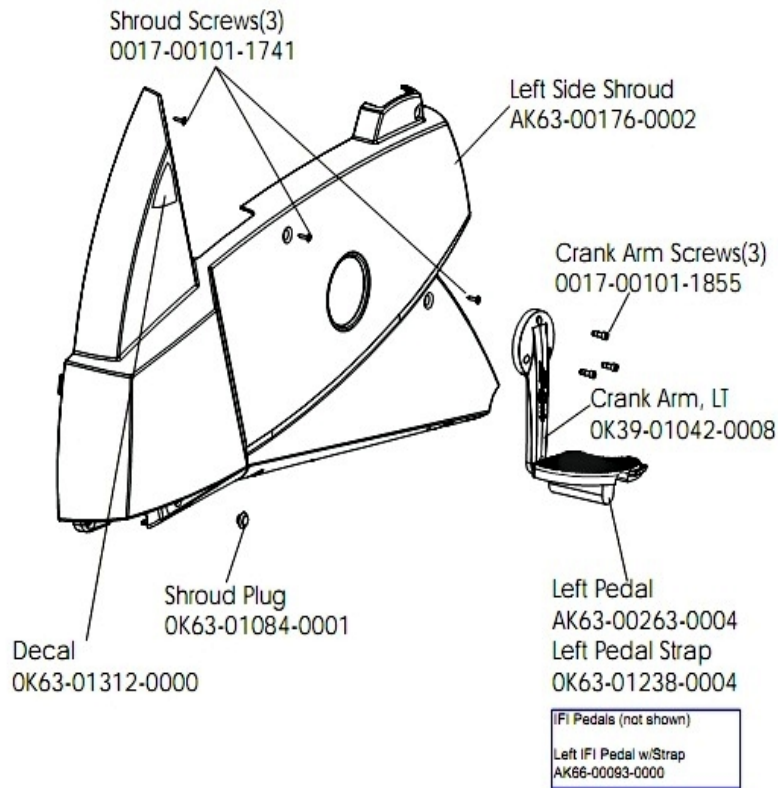

Left Side Shroud and Crank Arm

Ref #	Part Number	Qty	Description
-	0017-00101-1741	3	Hardware: Screw
-	OK39-01042-0008	1	Crank Arm: Left
-	OK63-01312-0000	1	Decal
-	OK63-01238-0004	1	Left Pedal Strap
-	0017-00101-1855	3	Hardware: TORX Screw 0.875"
-	AK63-00176-0002	1	Left Side Shroud
-	OK63-01084-0001	1	Shroud Plug
-	AK63-00263-0004	1	Pedal: Left