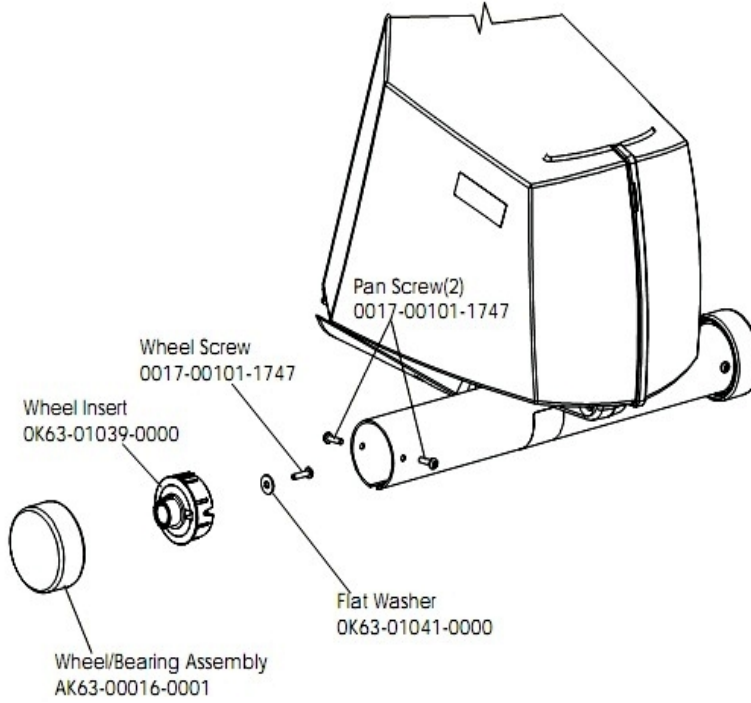

Front Wheel Assembly

Front Wheels – AK63-00017-0001

Ref #	Part Number	Qty	Description
-	0K63-01041-0000	2	Hardware: Flat Washer
-	AK63-00016-0001	2	Wheel/Bearing Assembly
-	0K63-01039-0000	2	Wheel Insert
-	0017-00101-1747	6	Hardware: Pan Screw 0.75"
-	AK63-00017-0001	2	Front Wheel Assembly