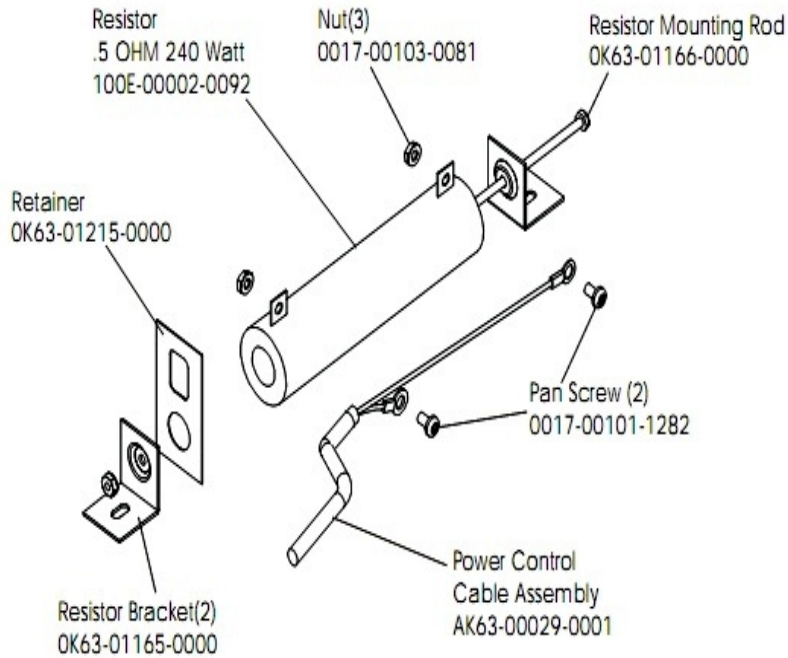

Resistor Assembly

Resistor Assembly- AK63-00047-0001

Ref #	Part Number	Qty	Description
-	AK63-00029-0001	1	Power Control Cable Assembly
-	0017-00101-1282	2	Hardware: TORX Screw 0.375"
-	OK63-01215-0000	1	Hardware: Resistor Retainer
-	OK63-01165-0000	2	Resistor Bracket
-	100E-00002-0092	1	Resistor .5 OHM 240 Watt
-	0017-00103-0081	3	Hardware: Hex Nut ID
-	OK63-01166-0000	1	Resistor Mounting Rod
-	AK63-00047-0001	1	Resistor Assembly