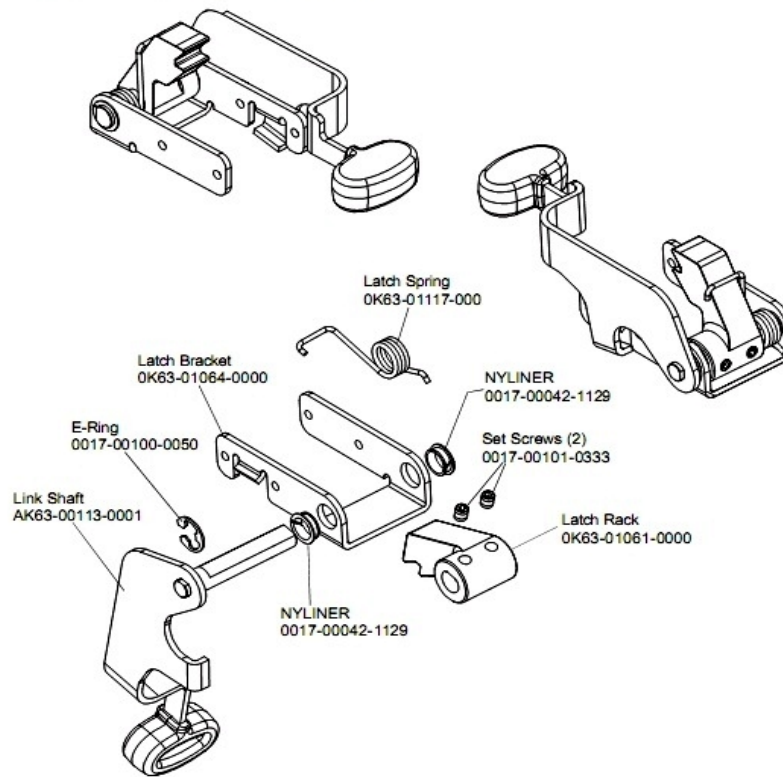

Resistor Assembly

Resistor Assembly- AK63-00047-0001

Ref #	Part Number	Qty	Description
-	AK63-00029-0001	1	Power Control Cable Assembly
-	0017-00101-1282	2	Hardware: TORX Screw 0.375"
-	OK63-01215-0000	1	Hardware: Resistor Retainer
-	OK63-01165-0000	2	Resistor Bracket
-	100E-00002-0092	1	Resistor .5 OHM 240 Watt
-	0017-00103-0081	3	Hardware: Hex Nut ID
-	OK63-01166-0000	1	Resistor Mounting Rod
-	AK63-00047-0001	1	Resistor Assembly

Right Side Shroud and Crank Arm

Ref #	Part Number	Qty	Description
-	AK63-00176-0001	1	Right Side Shroud
-	AK63-00263-0003	1	Pedal: Right
-	OK63-01312-0000	1	Decal
-	OK39-01042-0007	1	Crank Arm: Right
-	0017-00101-1741	8	Hardware: Screw
-	OK63-01238-0003	1	Right Pedal Strap
-	0017-00101-1855	3	Hardware: TORX Screw 0.875"

Seat Latch Assembly

Seat Latch Assy - AK63-00043-0001

Ref #	Part Number	Qty	Description
-	AK63-00113-0001	1	Link Shaft Assembly
-	OK63-01061-0000	1	Latch Rack
-	OK63-01064-0000	1	Latch Bracket
-	0017-00042-1129	2	Hardware: Nyliner Ring - 1/2" Diameter
-	0017-00101-0333	2	Hardware: Screw 0.3125"
-	OK63-01117-0000	1	Latch Spring
-	0017-00100-0050	1	Hardware: E-Ring .5"
-	AK63-00043-0001	1	Seat Latch Assembly