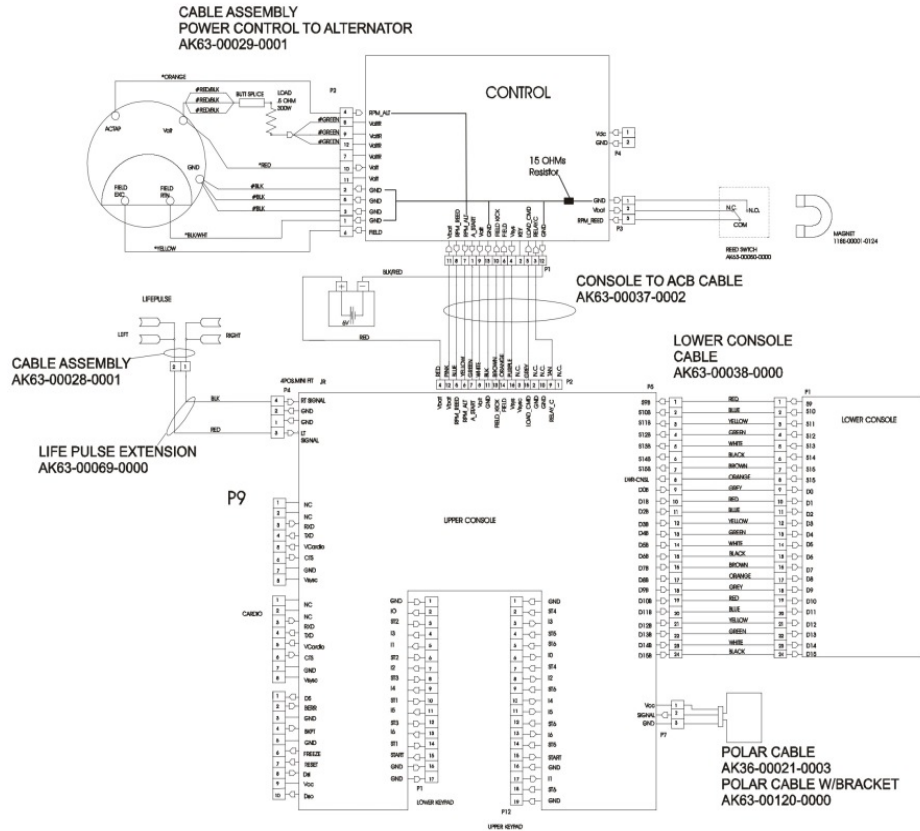

Alternator with Pulley

Ref #	Part Number	Qty	Description
-	0017-00103-0117	1	Hardware: Locking Nut 1/2" ID
-	OK61-01027-0000	1	Flywheel: 6.75" D
-	AK63-00093-0000	1	Alternator w/Pulley
-	0017-00101-0956	1	Hardware: Bolt 2"
-	0017-00104-0044	2	Hardware: Washer 0.75" OD
-	0017-00009-0841	1	Alternator
-	0017-00009-0895	1	Alternator Brush Kit

Belts

Ref #	Part Number	Qty	Description
-	GK63-00002-0079	1	Kit: Upright/Rec Belt And Pulley
-	OK63-01405-0000	1	BELT: POLY-V; 390J6; 39.00 IN

Cables

Ref #	Part Number	Qty	Description
-	AK63-00038-0000	1	Lower Console Cable
-	AK63-00120-0000	1	Polar Cable with Bracket
-	AK63-00029-0001	1	Power Control Cable Assembly
-	AK63-00069-0000	1	Heart Rate Cable
-	AK36-00021-0003	1	Cable Assembly
-	AK63-00028-0001	1	LifePulse Cable
-	AK63-00037-0002	1	Console Cable

Console Components

Ref #	Part Number	Qty	Description
-	B084-92222-B000	1	Console Board - Lower
-	A084-92219-A011	1	Console Board - Upper
-	AK63-00121-0001	1	Console Case Assembly
-	0K63-01028-0001	1	Case
-	0K63-01029-0001	1	Battery Door
-	AK63-00165-0001	1	Bezel/Switch with Overlay English Metric
-	0017-00101-1650	26	Hardware: Phillips Pan Screw 0.375"
-	AK63-00160-0001	1	Console Assembly English Metric
-	0K63-01277-0000	1	Console Decal