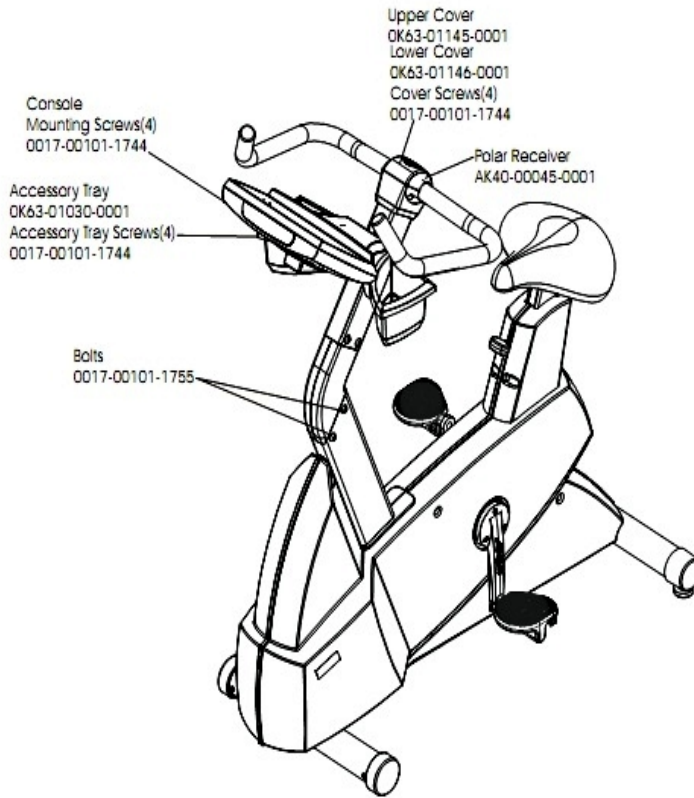

Console Screws and Polar Covers

Ref #	Part Number	Qty	Description
-	OK63-01146-0001	1	Lower Cover
-	0017-00101-1755	8	Hardware: TORX Bolt 0.75"
-	OK63-01145-0002	1	Upper Cover
-	SK40-00045-0001	1	Polar HR Kit
-	0017-00101-1744	12	Hardware: Phillips Pan Screw
-	OK63-01030-0001	1	Accessory Tray