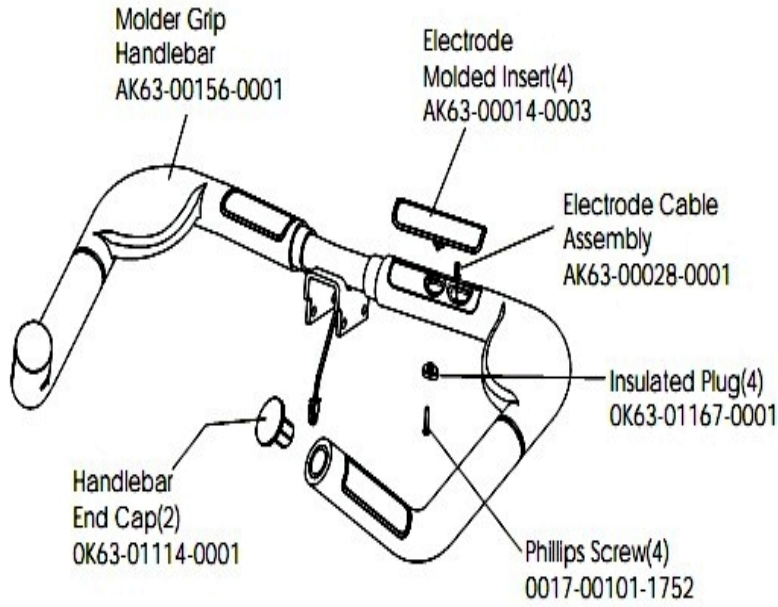

Crankshaft and Bearing Assembly

Ref #	Part Number	Qty	Description
-	0K63-01129-0000	2	Hardware: Small Thrust Washer
-	0K63-01129-0001	2	Hardware: Large Thrust Washer
-	AK63-00051-0000	1	Pulley Assembly
-	0017-00104-0409	2	Hardware: Washer 1.125" OD
-	0K63-01012-0001	1	Crankshaft
-	0017-00101-1715	3	Hardware: TORX Cap Screw 0.625"
-	0K63-01344-0000	2	Hardware: Needle Bearing
-	0K63-01018-0000	1	Crank Pulley
-	0017-00104-0458	3	Hardware: Flat Washer 0.75" OD
-	0017-00100-0241	2	Hardware: Small Snap Ring .984"
-	0017-00100-0243	2	Hardware: Bowed Retaining Ring .984"
-	GK63-00002-0077	1	Crankshaft and Bearing Kit
-	0K63-01095-0001	3	Crank Arm Hub
-	0017-00101-1705	2	Hardware: Bolt 0.5"

Front Wheel Assembly

Front Wheels – AK63-00017-0001

Ref #	Part Number	Qty	Description
-	0K63-01041-0000	2	Hardware: Flat Washer
-	AK63-00016-0001	2	Wheel/Bearing Assembly
-	0K63-01039-0000	2	Wheel Insert
-	0017-00101-1747	6	Hardware: Pan Screw 0.75"
-	AK63-00017-0001	2	Front Wheel Assembly

Handlebar Assembly

Handlebar Assembly - AK63-00091-0001

Ref #	Part Number	Qty	Description
-	0017-00101-1752	4	Hardware: Phillips Screw 1"
-	AK63-00014-0003	4	Heart Rate Electrode
-	AK63-00028-0001	1	LifePulse Cable
-	AK63-00091-0001	2	Handle Bar
-	OK63-01114-0001	2	Bullhorn Cap
-	OK66-01141-0002	4	Plug: Insulator; Stealth Grey; Purchased