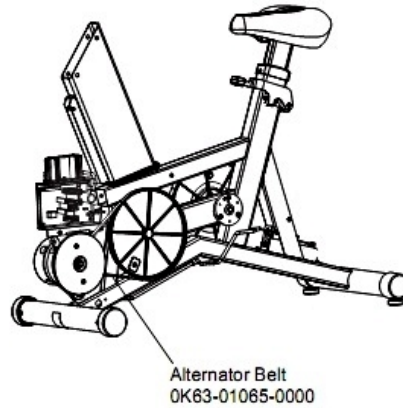

95Ci Lifecycle - Lifepulse

95C-0103-01

Parts Manual

1/5/2019 9:15:58 AM

Table of Contents

Alternator and Pulley	3
Belts	4
Cables	5
Console Components	6
Console Support Assembly	7
Crankshaft and Bearing Assembly	8
Front Wheel Assembly	9
General Assembly	10
Handlebar Assembly	11
Idler Bracket Assembly	12
Intermediate Shaft and Bearing Assembly	13
Left Side Shroud and Crank Arm	14
PCB Mounting Bracket Assembly	15
Resistor Assembly	16
Right Side Shroud and Crank Arm	17
Seat Latch Assembly	18
Seat Post Assembly	19
Seat Post Shrouds	20
Unlabeled Parts	21

Alternator and Pulley

Ref #	Part Number	Qty	Description
-	0017-00009-0841	1	Alternator
-	0K61-01027-0000	1	Flywheel: 6.75" D
-	0017-00103-0117	1	Hardware: Locking Nut 1/2" ID
-	0017-00101-0956	1	Hardware: Bolt 2"
-	0017-00009-0895	1	Alternator Brush Kit
-	0017-00104-0044	2	Hardware: Washer 0.75" OD

Belts

Ref #	Part Number	Qty	Description
-	GK63-00002-0079	1	Kit: Upright/Rec Belt And Pulley
-	OK63-01405-0000	1	BELT: POLY-V; 390J6; 39.00 IN

Console Components

Ref #	Part Number	Qty	Description
-	A084-92219-A011	1	Console Board - Upper
-	0017-00101-1650	26	Hardware: Phillips Pan Screw 0.375"
-	AK63-00165-0001	1	Bezel/Switch with Overlay English Metric
-	AK63-00121-0001	1	Console Case Assembly
-	0K63-01029-0001	1	Battery Door
-	0K63-01028-0000	1	Case
-	AK63-00160-0001	1	Console Assembly English Metric
-	0K63-01277-0000	1	Console Decal
-	B084-92222-B000	1	Console Board - Lower