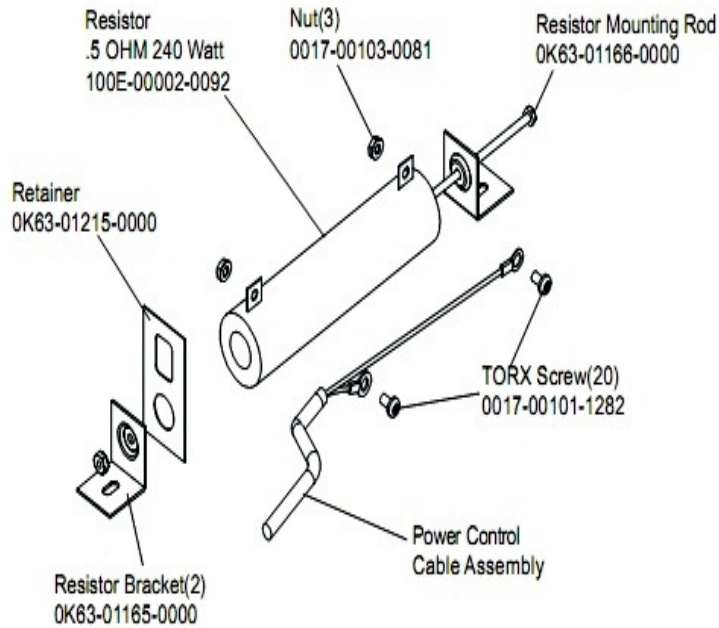

Resistor Assembly

Resistor Assy – AK63-00047-0001

Ref #	Part Number	Qty	Description
-	OK63-01166-0000	1	Resistor Mounting Rod
-	OK63-01165-0000	2	Resistor Bracket
-	0017-00103-0081	3	Hardware: Hex Nut ID
-	0017-00101-1282	2	Hardware: TORX Screw 0.375"
-	AK63-00047-0001	1	Resistor Assembly
-	100E-00002-0092	1	Resistor .5 OHM 240 Watt
-	OK63-01215-0000	1	Hardware: Resistor Retainer