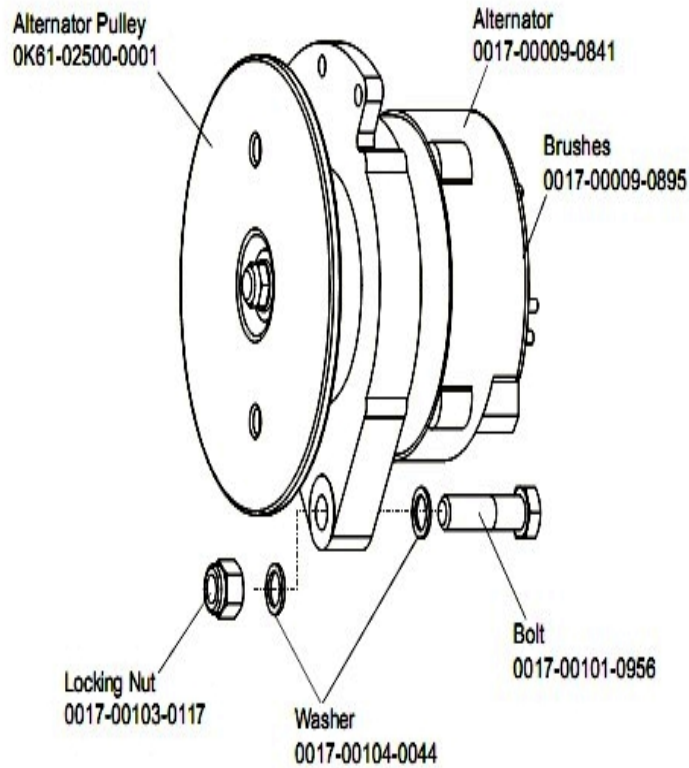

95Ci Lifecycle - Lifepulse

95C-0103-01

Parts Manual

1/5/2019 9:15:58 AM

Table of Contents

Alternator and Pulley	3
Belts	4
Cables	5
Console Components	6
Console Support Assembly	7
Crankshaft and Bearing Assembly	8
Front Wheel Assembly	9
General Assembly	10
Handlebar Assembly	11
Idler Bracket Assembly	12
Intermediate Shaft and Bearing Assembly	13
Left Side Shroud and Crank Arm	14
PCB Mounting Bracket Assembly	15
Resistor Assembly	16
Right Side Shroud and Crank Arm	17
Seat Latch Assembly	18
Seat Post Assembly	19
Seat Post Shrouds	20
Unlabeled Parts	21

Alternator and Pulley

Ref #	Part Number	Qty	Description
-	0017-00009-0841	1	Alternator
-	0K61-01027-0000	1	Flywheel: 6.75" D
-	0017-00103-0117	1	Hardware: Locking Nut 1/2" ID
-	0017-00101-0956	1	Hardware: Bolt 2"
-	0017-00009-0895	1	Alternator Brush Kit
-	0017-00104-0044	2	Hardware: Washer 0.75" OD

Belts

Ref #	Part Number	Qty	Description
-	GK63-00002-0079	1	Kit: Upright/Rec Belt And Pulley
-	OK63-01405-0000	1	BELT: POLY-V; 390J6; 39.00 IN

Console Components

Ref #	Part Number	Qty	Description
-	A084-92219-A011	1	Console Board - Upper
-	0017-00101-1650	26	Hardware: Phillips Pan Screw 0.375"
-	AK63-00165-0001	1	Bezel/Switch with Overlay English Metric
-	AK63-00121-0001	1	Console Case Assembly
-	0K63-01029-0001	1	Battery Door
-	0K63-01028-0000	1	Case
-	AK63-00160-0001	1	Console Assembly English Metric
-	0K63-01277-0000	1	Console Decal
-	B084-92222-B000	1	Console Board - Lower