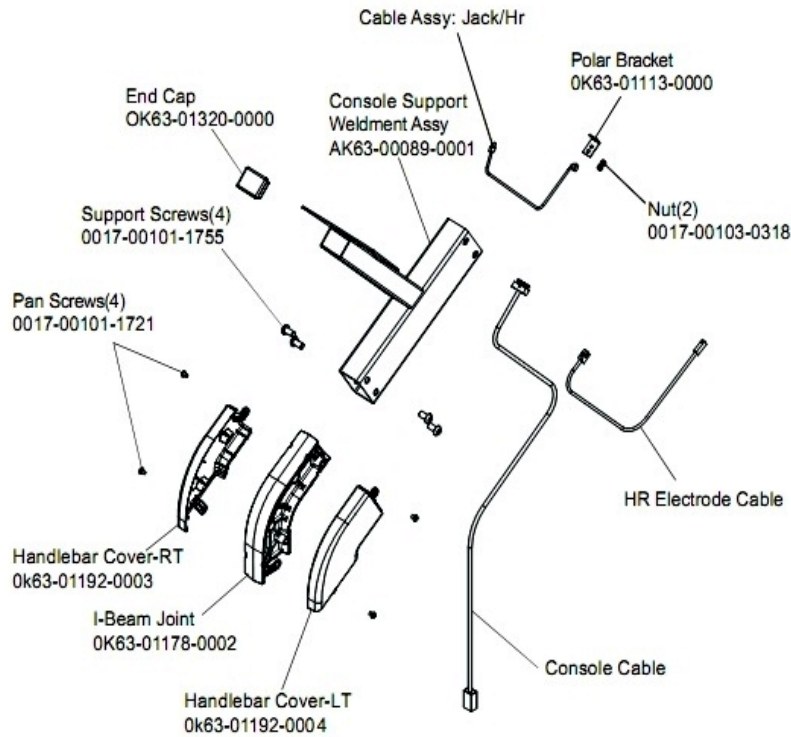

95Ci Lifecycle - Lifepulse

95C-0103-01

Parts Manual

1/5/2019 9:15:58 AM

Table of Contents

Alternator and Pulley	3
Belts	4
Cables	5
Console Components	6
Console Support Assembly	7
Crankshaft and Bearing Assembly	8
Front Wheel Assembly	9
General Assembly	10
Handlebar Assembly	11
Idler Bracket Assembly	12
Intermediate Shaft and Bearing Assembly	13
Left Side Shroud and Crank Arm	14
PCB Mounting Bracket Assembly	15
Resistor Assembly	16
Right Side Shroud and Crank Arm	17
Seat Latch Assembly	18
Seat Post Assembly	19
Seat Post Shrouds	20
Unlabeled Parts	21

Belts

Ref #	Part Number	Qty	Description
-	GK63-00002-0079	1	Kit: Upright/Rec Belt And Pulley
-	OK63-01405-0000	1	BELT: POLY-V; 390J6; 39.00 IN

Console Components

Ref #	Part Number	Qty	Description
-	A084-92219-A011	1	Console Board - Upper
-	0017-00101-1650	26	Hardware: Phillips Pan Screw 0.375"
-	AK63-00165-0001	1	Bezel/Switch with Overlay English Metric
-	AK63-00121-0001	1	Console Case Assembly
-	0K63-01029-0001	1	Battery Door
-	0K63-01028-0000	1	Case
-	AK63-00160-0001	1	Console Assembly English Metric
-	0K63-01277-0000	1	Console Decal
-	B084-92222-B000	1	Console Board - Lower

Console Support Assembly

Console Support – AK63-00065-0001

Ref #	Part Number	Qty	Description
-	0K63-01113-0000	1	Polar Bracket
-	OK63-01320-0000	1	End Cap
-	0017-00101-1721	4	Hardware: Pan Screw
-	0K63-01178-0002	1	Console Support Elbow 6"
-	0017-00103-0318	2	Hardware: Nut
-	0K63-01192-0003	1	Handlebar Cover Right
-	0017-00101-1755	4	Hardware: TORX Bolt 0.75"
-	AK63-00065-0001	1	Console Support Assembly
-	0K63-01192-0004	1	Handlebar Cover Left
-	AK63-00089-0002	1	Console Support Weldment Assembly