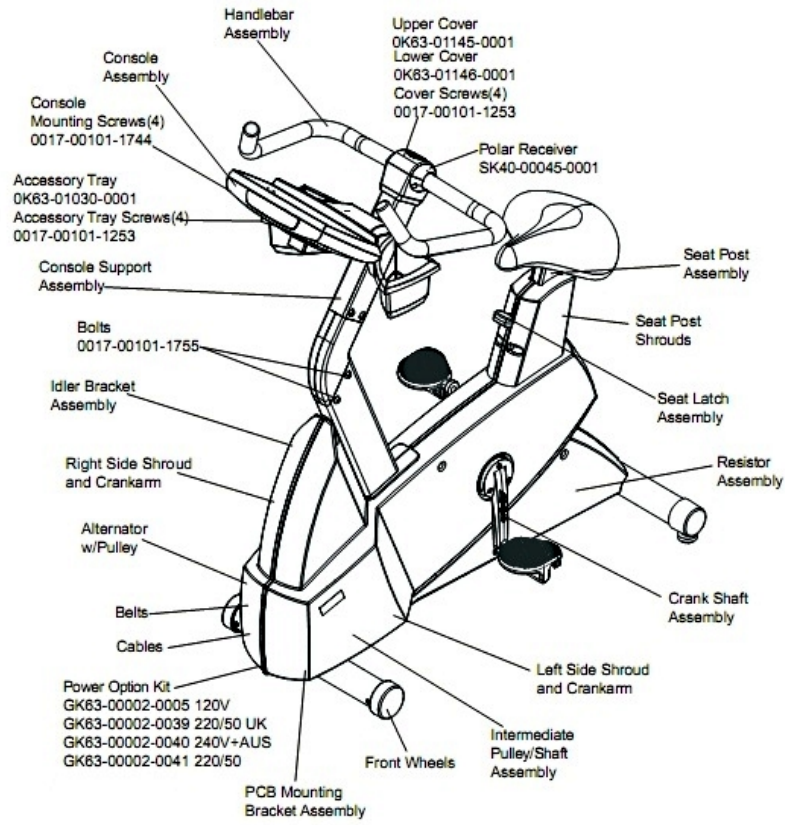

General Assembly

Ref #	Part Number	Qty	Description
-	0017-00101-1253	8	Hardware: Screw
-	0K63-01146-0001	1	Lower Cover
-	SK40-00045-0001	1	Polar HR Kit
-	GK63-00002-0044	1	Hardware Bag
-	GK63-00002-0044	1	Hardware Bag
-	GK63-00002-0044	1	Hardware Bag
-	GK63-00002-0044	1	Hardware Bag
-	GK63-00002-0044	1	Hardware Bag
-	GK63-00002-0044	1	Hardware Bag
-	GK63-00002-0044	1	Hardware Bag
-	GK63-00002-0044	1	Hardware Bag
-	GK63-00002-0044	1	Hardware Bag
-	GK63-00002-0044	1	Hardware Bag
-	0K63-01145-0002	1	Upper Cover
-	GK63-00002-0041	2	Power Option Kit: 220/50
-	0017-00101-1744	4	Hardware: Phillips Pan Screw
-	0K63-01030-0001	1	Accessory Tray
-	0017-00101-1755	8	Hardware: TORX Bolt 0.75"