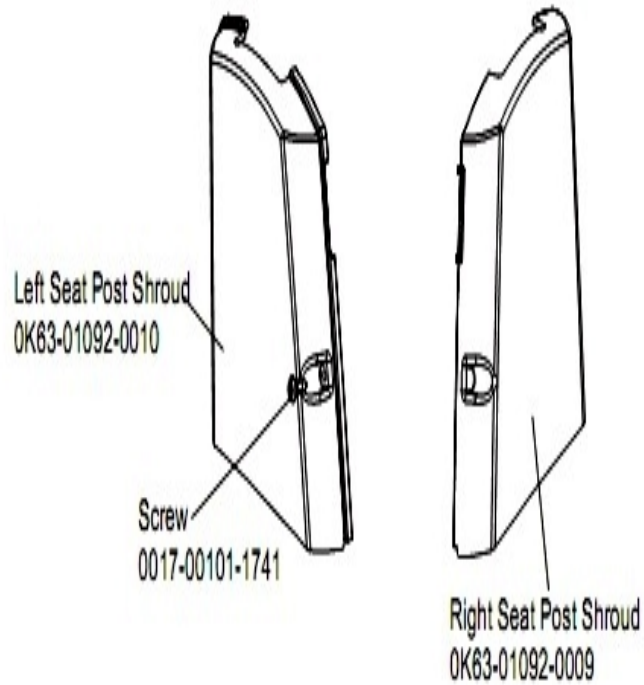

Seat Post Shrouds

Ref #	Part Number	Qty	Description
-	0K63-01092-0009	1	Right Seat Post Shroud
-	0017-00101-1741	1	Hardware: Screw
-	0K63-01092-0010	1	Left Seat Post Shroud