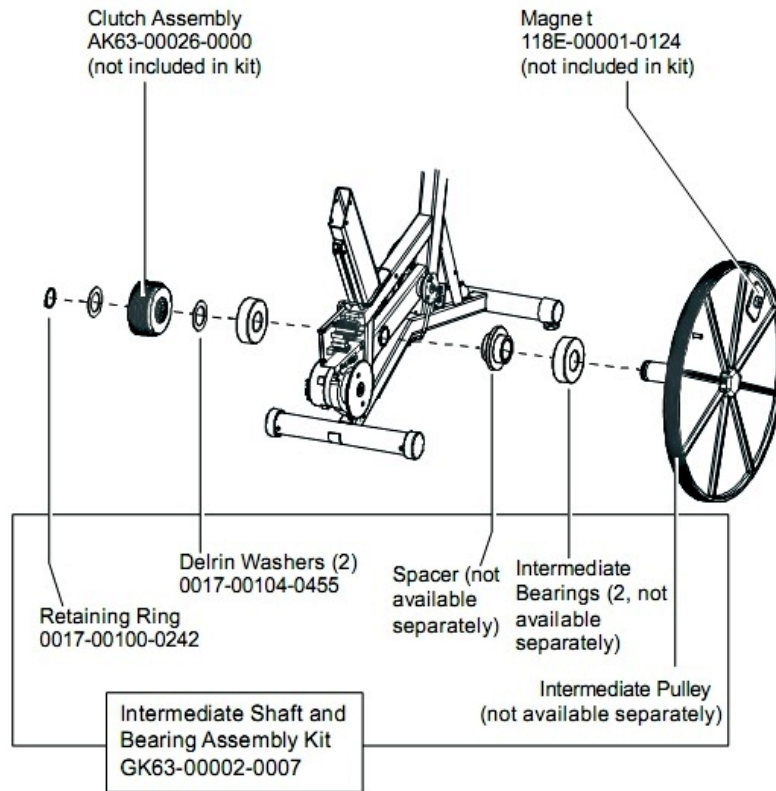

Intermediate Shaft and Bearing Assembly

Ref #	Part Number	Qty	Description
-	GK63-00002-0007	1	Intermediate Shaft and Bearing Assembly
-	0017-00100-0242	1	Hardware: Retaining Ring .781"
-	118E-00001-0124	1	Auto-Start Magnet
-	0017-00104-0455	2	Hardware: Delrin Washer 1.250" OD
-	GK63-00002-0079	1	Kit: Upright/Rec Belt And Pulley