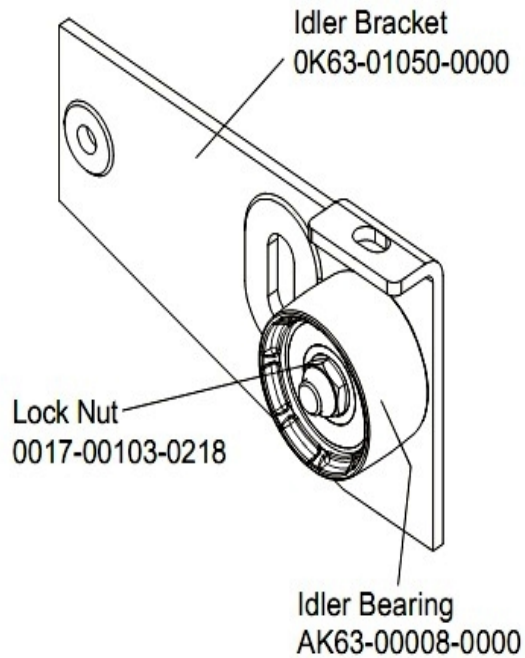

General Assembly

Ref #	Part Number	Qty	Description
-	0017-00101-1253	8	Hardware: Screw
-	0K63-01146-0001	1	Lower Cover
-	SK40-00045-0001	1	Polar HR Kit
-	GK63-00002-0044	1	Hardware Bag
-	GK63-00002-0044	1	Hardware Bag
-	GK63-00002-0044	1	Hardware Bag
-	GK63-00002-0044	1	Hardware Bag
-	GK63-00002-0044	1	Hardware Bag
-	GK63-00002-0044	1	Hardware Bag
-	GK63-00002-0044	1	Hardware Bag
-	GK63-00002-0044	1	Hardware Bag
-	GK63-00002-0044	1	Hardware Bag
-	GK63-00002-0044	1	Hardware Bag
-	0K63-01145-0002	1	Upper Cover
-	GK63-00002-0041	2	Power Option Kit: 220/50
-	0017-00101-1744	4	Hardware: Phillips Pan Screw
-	0K63-01030-0001	1	Accessory Tray
-	0017-00101-1755	8	Hardware: TORX Bolt 0.75"

Handlebar Assembly

Handlebar Assy – AK63-00091-0001

Ref #	Part Number	Qty	Description
-	0017-00101-1752	4	Hardware: Phillips Screw 1"
-	AK63-00014-0003	4	Heart Rate Electrode
-	AK63-00083-0000	1	Molder Grip Handlebar
-	AK63-00091-0001	1	Handle Bar
-	OK63-01114-0001	2	Bullhorn Cap
-	OK66-01141-0002	4	Plug: Insulator; Stealth Grey; Purchased

Idler Bracket Assembly

Idler Bracket – AK63-00021-0000

Ref #	Part Number	Qty	Description
-	AK63-00008-0000	1	Idler w/Bearing
-	0K63-01050-0000	1	Idler Bracket
-	AK63-00021-0000	1	Idler Bracket Assembly
-	0017-00103-0218	1	Hardware: Lock Nut 3/8" ID

Intermediate Shaft and Bearing Assembly

Ref #	Part Number	Qty	Description
-	GK63-00002-0007	1	Intermediate Shaft and Bearing Assembly
-	0017-00100-0242	1	Hardware: Retaining Ring .781"
-	118E-00001-0124	1	Auto-Start Magnet
-	0017-00104-0455	2	Hardware: Delrin Washer 1.250" OD
-	GK63-00002-0079	1	Kit: Upright/Rec Belt And Pulley