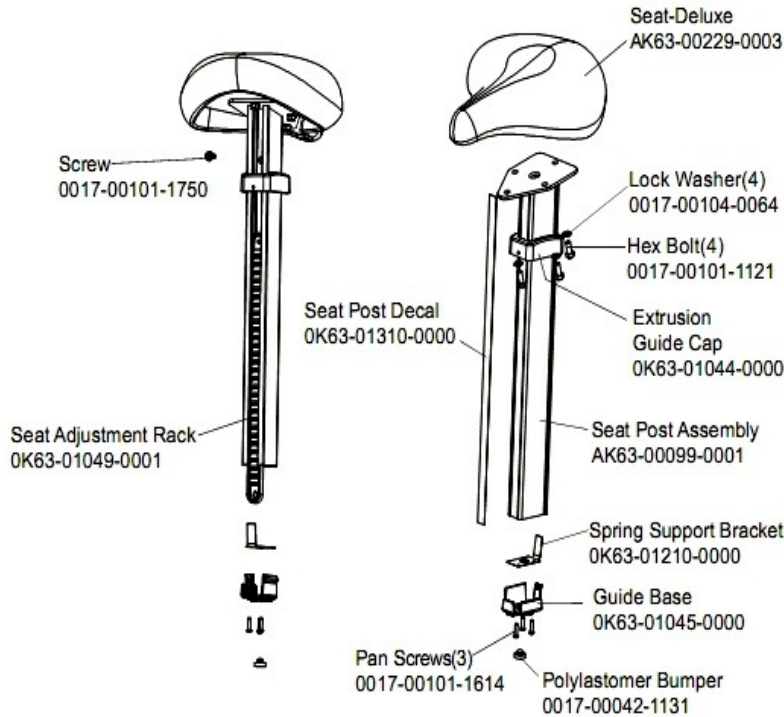

Seat Post Assembly

Seat Post Assy – AK63-00232-0002

Ref #	Part Number	Qty	Description
-	0K63-01045-0000	1	Guide Base
-	0K63-01044-0000	1	Extrusion Guide Cap
-	0K63-01310-0000	1	Seat Post Decal
-	AK63-00229-0003	1	Deluxe Seat
-	0K63-01210-0000	1	Spring Support Bracket
-	0K63-01049-0001	1	Seat Adjustment Rack
-	AK63-00232-0002	1	Seat Post Assembly
-	AK63-00099-0001	1	Seat Post Assembly
-	0017-00101-1750	1	Hardware: Screw 0.75"
-	0017-00104-0064	4	Hardware: Lock Washer 0.586" OD
-	0017-00101-1121	4	Hardware: Bolt 4.6875"
-	0017-00101-1614	3	Hardware: Screw 0.625"
-	0017-00042-1131	1	Bumper