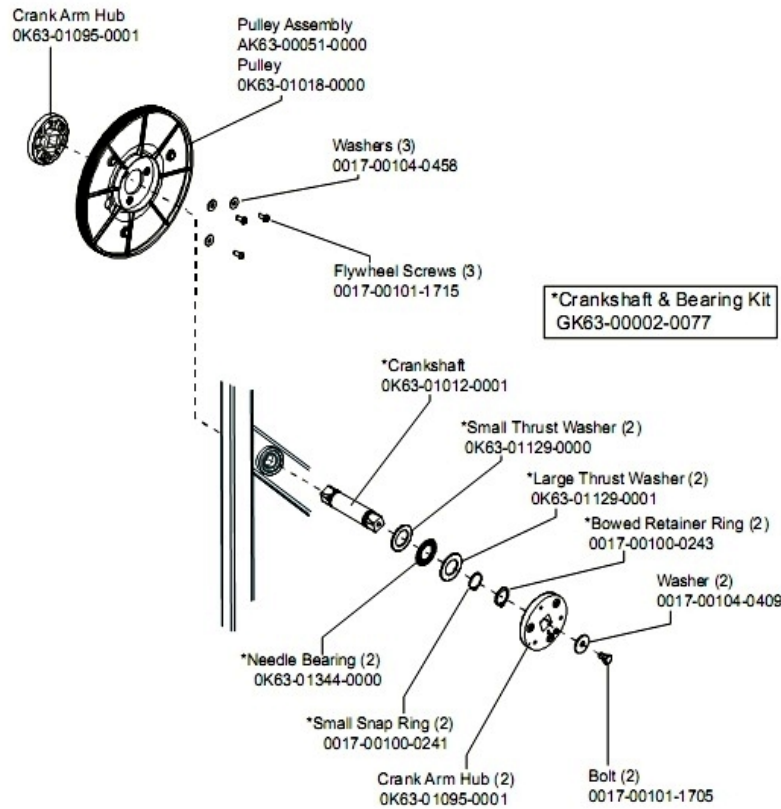

Belts

Ref #	Part Number	Qty	Description
-	GK63-00002-0079	1	Kit: Upright/Rec Belt And Pulley
-	OK63-01405-0000	1	BELT: POLY-V; 390J6; 39.00 IN

Console Components

Ref #	Part Number	Qty	Description
-	A084-92219-A011	1	Console Board - Upper
-	0017-00101-1650	26	Hardware: Phillips Pan Screw 0.375"
-	AK63-00165-0001	1	Bezel/Switch with Overlay English Metric
-	AK63-00121-0001	1	Console Case Assembly
-	0K63-01029-0001	1	Battery Door
-	0K63-01028-0000	1	Case
-	AK63-00160-0001	1	Console Assembly English Metric
-	0K63-01277-0000	1	Console Decal
-	B084-92222-B000	1	Console Board - Lower

Console Support Assembly

Console Support – AK63-00065-0001

Ref #	Part Number	Qty	Description
-	0K63-01113-0000	1	Polar Bracket
-	OK63-01320-0000	1	End Cap
-	0017-00101-1721	4	Hardware: Pan Screw
-	0K63-01178-0002	1	Console Support Elbow 6"
-	0017-00103-0318	2	Hardware: Nut
-	0K63-01192-0003	1	Handlebar Cover Right
-	0017-00101-1755	4	Hardware: TORX Bolt 0.75"
-	AK63-00065-0001	1	Console Support Assembly
-	0K63-01192-0004	1	Handlebar Cover Left
-	AK63-00089-0002	1	Console Support Weldment Assembly

Crankshaft and Bearing Assembly

Ref #	Part Number	Qty	Description
-	0K63-01129-0001	2	Hardware: Large Thrust Washer
-	0K63-01129-0000	2	Hardware: Small Thrust Washer
-	0017-00100-0241	2	Hardware: Small Snap Ring .984"
-	AK63-00051-0000	1	Pulley Assembly
-	0017-00100-0243	2	Hardware: Bowed Retaining Ring .984"
-	0K63-01018-0000	1	Crank Pulley
-	0017-00104-0458	3	Hardware: Flat Washer 0.75" OD
-	GK63-00002-0077	1	Crankshaft and Bearing Kit
-	0K63-01012-0001	1	Crankshaft
-	0017-00104-0409	2	Hardware: Washer 1.125" OD
-	0K63-01344-0000	2	Hardware: Needle Bearing
-	0017-00101-1705	2	Hardware: Bolt 0.5"
-	0K63-01095-0001	3	Crank Arm Hub
-	0017-00101-1715	3	Hardware: TORX Cap Screw 0.625"