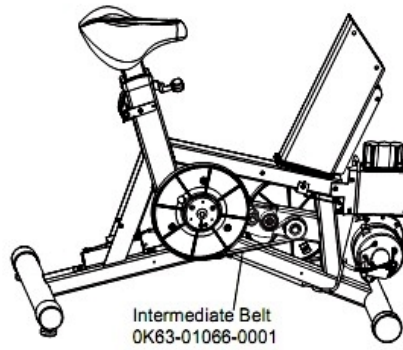

95Ci Lifecycle - Lifepulse

95C-0103-01

Parts Manual

1/5/2019 9:15:58 AM

Table of Contents

Alternator and Pulley	3
Belts	4
Cables	5
Console Components	6
Console Support Assembly	7
Crankshaft and Bearing Assembly	8
Front Wheel Assembly	9
General Assembly	10
Handlebar Assembly	11
Idler Bracket Assembly	12
Intermediate Shaft and Bearing Assembly	13
Left Side Shroud and Crank Arm	14
PCB Mounting Bracket Assembly	15
Resistor Assembly	16
Right Side Shroud and Crank Arm	17
Seat Latch Assembly	18
Seat Post Assembly	19
Seat Post Shrouds	20
Unlabeled Parts	21

Alternator and Pulley

Ref #	Part Number	Qty	Description
-	0017-00009-0841	1	Alternator
-	0K61-01027-0000	1	Flywheel: 6.75" D
-	0017-00103-0117	1	Hardware: Locking Nut 1/2" ID
-	0017-00101-0956	1	Hardware: Bolt 2"
-	0017-00009-0895	1	Alternator Brush Kit
-	0017-00104-0044	2	Hardware: Washer 0.75" OD

Belts

Ref #	Part Number	Qty	Description
-	GK63-00002-0079	1	Kit: Upright/Rec Belt And Pulley
-	OK63-01405-0000	1	BELT: POLY-V; 390J6; 39.00 IN

Console Components

Ref #	Part Number	Qty	Description
-	A084-92219-A011	1	Console Board - Upper
-	0017-00101-1650	26	Hardware: Phillips Pan Screw 0.375"
-	AK63-00165-0001	1	Bezel/Switch with Overlay English Metric
-	AK63-00121-0001	1	Console Case Assembly
-	0K63-01029-0001	1	Battery Door
-	0K63-01028-0000	1	Case
-	AK63-00160-0001	1	Console Assembly English Metric
-	0K63-01277-0000	1	Console Decal
-	B084-92222-B000	1	Console Board - Lower