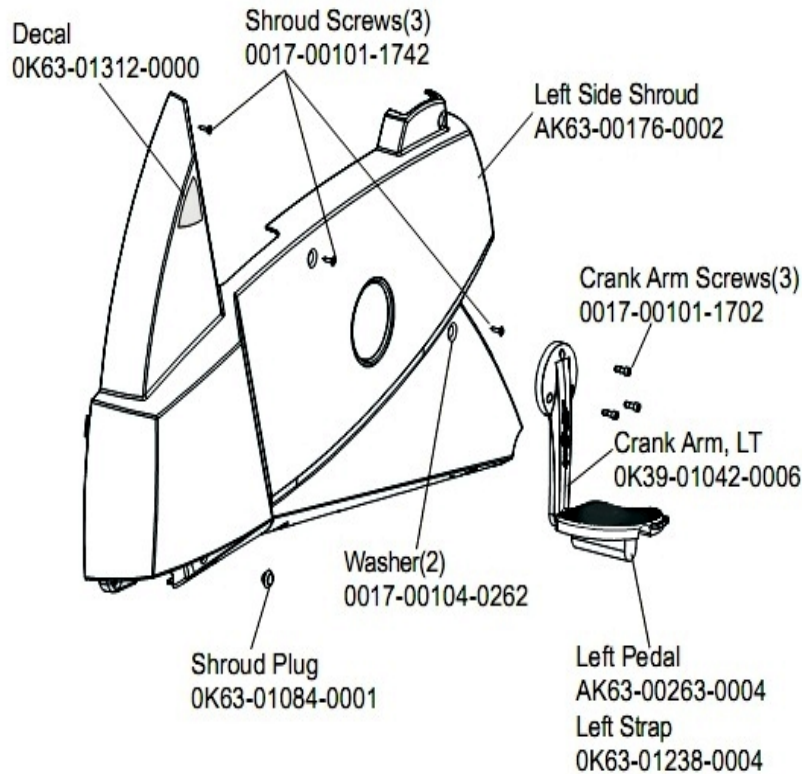

Left Side Shroud and Crank Arm

Ref #	Part Number	Qty	Description
-	OK39-01042-0006	1	Crank Arm Left
-	0017-00101-1742	3	Hardware: TORX Screw 0.75"
-	OK63-01312-0000	1	Decal
-	OK63-01238-0004	1	Left Pedal Strap
-	AK63-00263-0004	1	Pedal: Left
-	0017-00101-1702	3	Hardware: Screw
-	0017-00104-0262	2	Hardware: Washer
-	OK63-01084-0001	1	Shroud Plug
-	AK63-00176-0002	1	Left Side Shroud