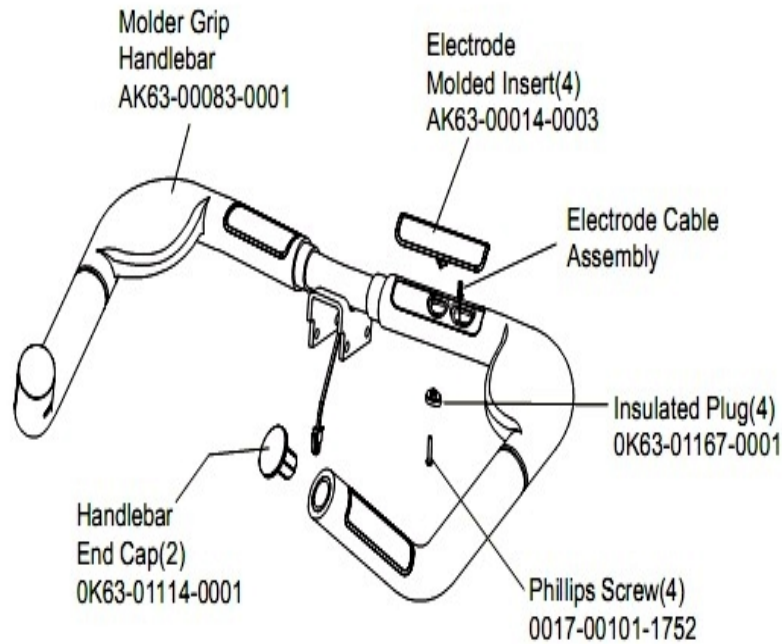

Handlebar Assembly

Handlebar Assy – AK63-00091-0001

Ref #	Part Number	Qty	Description
-	0017-00101-1752	4	Hardware: Phillips Screw 1"
-	AK63-00014-0003	4	Heart Rate Electrode
-	AK63-00083-0000	1	Molder Grip Handlebar
-	AK63-00091-0001	1	Handle Bar
-	OK63-01114-0001	2	Bullhorn Cap
-	OK66-01141-0002	4	Plug: Insulator; Stealth Grey; Purchased