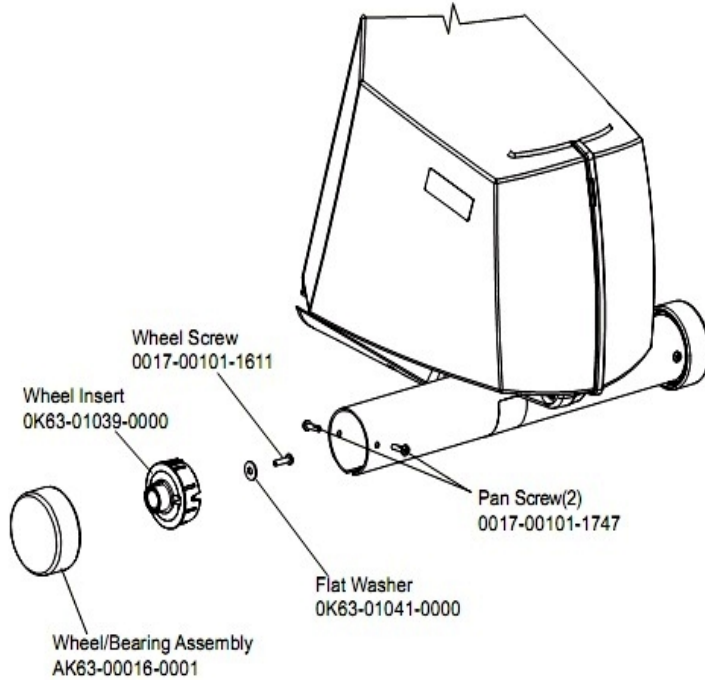

Front Wheel Assembly

Front Wheel Assy – AK63-00017-0001

Ref #	Part Number	Qty	Description
-	0K63-01041-0000	2	Hardware: Flat Washer
-	AK63-00016-0001	2	Wheel/Bearing Assembly
-	0K63-01039-0000	2	Wheel Insert
-	0017-00101-1747	4	Hardware: Pan Screw 0.75"
-	0017-00101-1611	2	Hardware: Insert Screw
-	AK63-00017-0001	2	Front Wheel Assembly