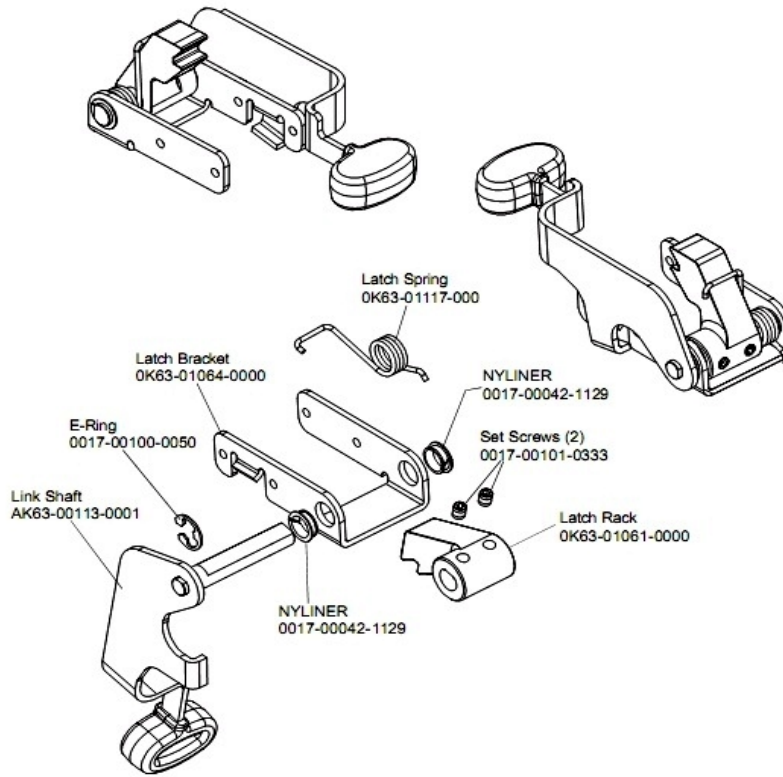

PCB Mounting Bracket Assembly

Ref #	Part Number	Qty	Description
-	0017-00101-0975	2	Hardware: Mounting Bolt 0.375"
-	AK63-00049-0000	1	PCB Mounting Bracket
-	0017-00003-0685	1	6V Battery
-	0017-00009-0915	1	Cable-Insulated Clamp
-	0K63-01211-0000	1	Battery Mounting Bracket
-	0017-00101-0823	4	Hardware: Screw 0.75"
-	GK61-00002-0045	1	Power Control Board
-	0017-00042-0821	4	Hardware: Plastic Grommet

Resistor Assembly

Resistor Assy – AK63-00047-0001

Ref #	Part Number	Qty	Description
-	OK63-01166-0000	1	Resistor Mounting Rod
-	OK63-01165-0000	2	Resistor Bracket
-	0017-00103-0081	3	Hardware: Hex Nut ID
-	0017-00101-1282	2	Hardware: TORX Screw 0.375"
-	AK63-00047-0001	1	Resistor Assembly
-	100E-00002-0092	1	Resistor .5 OHM 240 Watt
-	OK63-01215-0000	1	Hardware: Resistor Retainer

Right Side Shroud and Crank Arm

Ref #	Part Number	Qty	Description
-	AK63-00176-0001	1	Right Side Shroud
-	0017-00101-1702	3	Hardware: Screw
-	AK63-00263-0003	1	Pedal: Right
-	OK63-01238-0003	1	Right Pedal Strap
-	OK63-01312-0000	1	Decal
-	0017-00101-1742	8	Hardware: TORX Screw 0.75"
-	OK39-01042-0005	1	Crank Arm Right

Seat Latch Assembly

Seat Latch Assy - AK63-00043-0001

Ref #	Part Number	Qty	Description
-	OK63-01117-0000	1	Latch Spring
-	AK63-00113-0001	1	Link Shaft Assembly
-	0017-00101-0333	2	Hardware: Screw 0.3125"
-	0017-00042-1129	2	Hardware: Nyliner Ring - 1/2" Diameter
-	0017-00100-0050	1	Hardware: E-Ring .5"
-	AK63-00043-0001	1	Seat Latch Assembly
-	OK63-01061-0000	1	Latch Rack
-	OK63-01064-0000	1	Latch Bracket