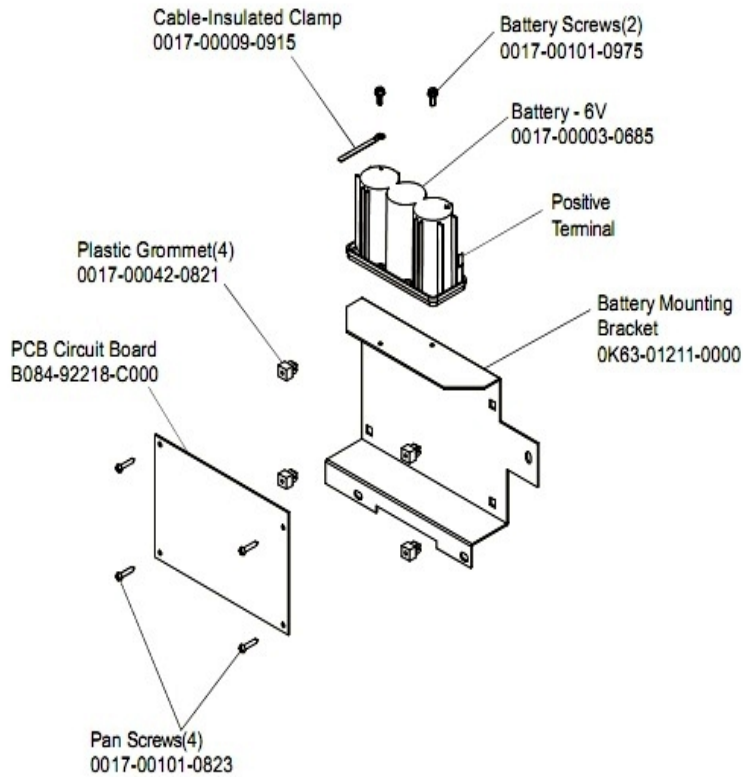

PCB Mounting Bracket Assembly

Ref #	Part Number	Qty	Description
-	0017-00101-0975	2	Hardware: Mounting Bolt 0.375"
-	AK63-00049-0000	1	PCB Mounting Bracket
-	0017-00003-0685	1	6V Battery
-	0017-00009-0915	1	Cable-Insulated Clamp
-	0K63-01211-0000	1	Battery Mounting Bracket
-	0017-00101-0823	4	Hardware: Screw 0.75"
-	GK61-00002-0045	1	Power Control Board
-	0017-00042-0821	4	Hardware: Plastic Grommet