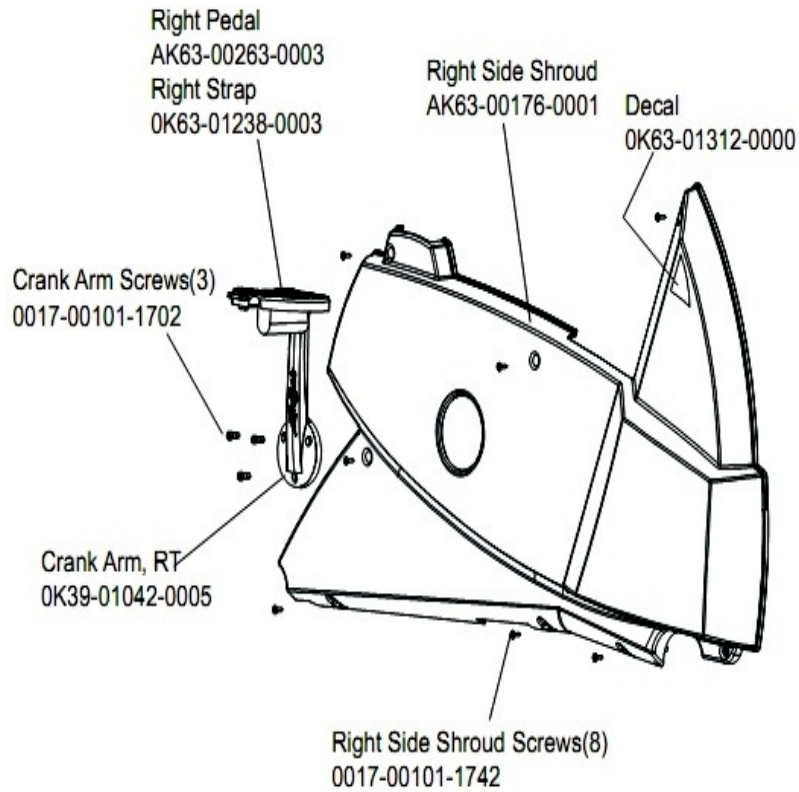

Right Side Shroud and Crank Arm

Ref #	Part Number	Qty	Description
-	AK63-00176-0001	1	Right Side Shroud
-	0017-00101-1702	3	Hardware: Screw
-	AK63-00263-0003	1	Pedal: Right
-	OK63-01238-0003	1	Right Pedal Strap
-	OK63-01312-0000	1	Decal
-	0017-00101-1742	8	Hardware: TORX Screw 0.75"
-	OK39-01042-0005	1	Crank Arm Right