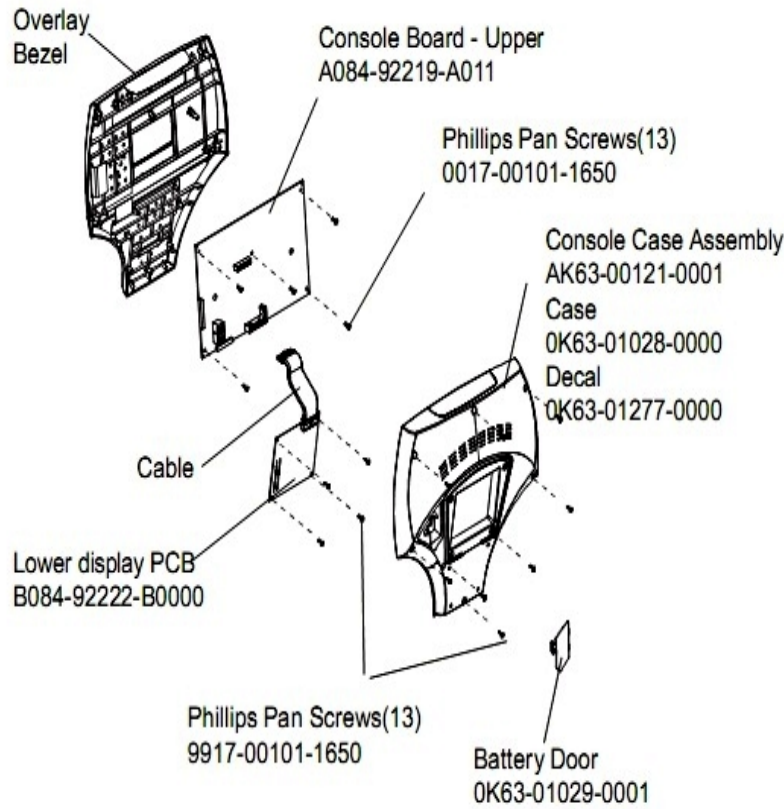

95Ci Lifecycle - Lifepulse

95C-0103-01

Parts Manual

1/5/2019 9:15:58 AM

Table of Contents

Alternator and Pulley	3
Belts	4
Cables	5
Console Components	6
Console Support Assembly	7
Crankshaft and Bearing Assembly	8
Front Wheel Assembly	9
General Assembly	10
Handlebar Assembly	11
Idler Bracket Assembly	12
Intermediate Shaft and Bearing Assembly	13
Left Side Shroud and Crank Arm	14
PCB Mounting Bracket Assembly	15
Resistor Assembly	16
Right Side Shroud and Crank Arm	17
Seat Latch Assembly	18
Seat Post Assembly	19
Seat Post Shrouds	20
Unlabeled Parts	21

Alternator and Pulley

Ref #	Part Number	Qty	Description
-	0017-00009-0841	1	Alternator
-	0K61-01027-0000	1	Flywheel: 6.75" D
-	0017-00103-0117	1	Hardware: Locking Nut 1/2" ID
-	0017-00101-0956	1	Hardware: Bolt 2"
-	0017-00009-0895	1	Alternator Brush Kit
-	0017-00104-0044	2	Hardware: Washer 0.75" OD

Belts

Ref #	Part Number	Qty	Description
-	GK63-00002-0079	1	Kit: Upright/Rec Belt And Pulley
-	OK63-01405-0000	1	BELT: POLY-V; 390J6; 39.00 IN

Console Components

Ref #	Part Number	Qty	Description
-	A084-92219-A011	1	Console Board - Upper
-	0017-00101-1650	26	Hardware: Phillips Pan Screw 0.375"
-	AK63-00165-0001	1	Bezel/Switch with Overlay English Metric
-	AK63-00121-0001	1	Console Case Assembly
-	0K63-01029-0001	1	Battery Door
-	0K63-01028-0000	1	Case
-	AK63-00160-0001	1	Console Assembly English Metric
-	0K63-01277-0000	1	Console Decal
-	B084-92222-B000	1	Console Board - Lower

Console Support Assembly

Console Support – AK63-00065-0001

Ref #	Part Number	Qty	Description
-	0K63-01113-0000	1	Polar Bracket
-	OK63-01320-0000	1	End Cap
-	0017-00101-1721	4	Hardware: Pan Screw
-	0K63-01178-0002	1	Console Support Elbow 6"
-	0017-00103-0318	2	Hardware: Nut
-	0K63-01192-0003	1	Handlebar Cover Right
-	0017-00101-1755	4	Hardware: TORX Bolt 0.75"
-	AK63-00065-0001	1	Console Support Assembly
-	0K63-01192-0004	1	Handlebar Cover Left
-	AK63-00089-0002	1	Console Support Weldment Assembly