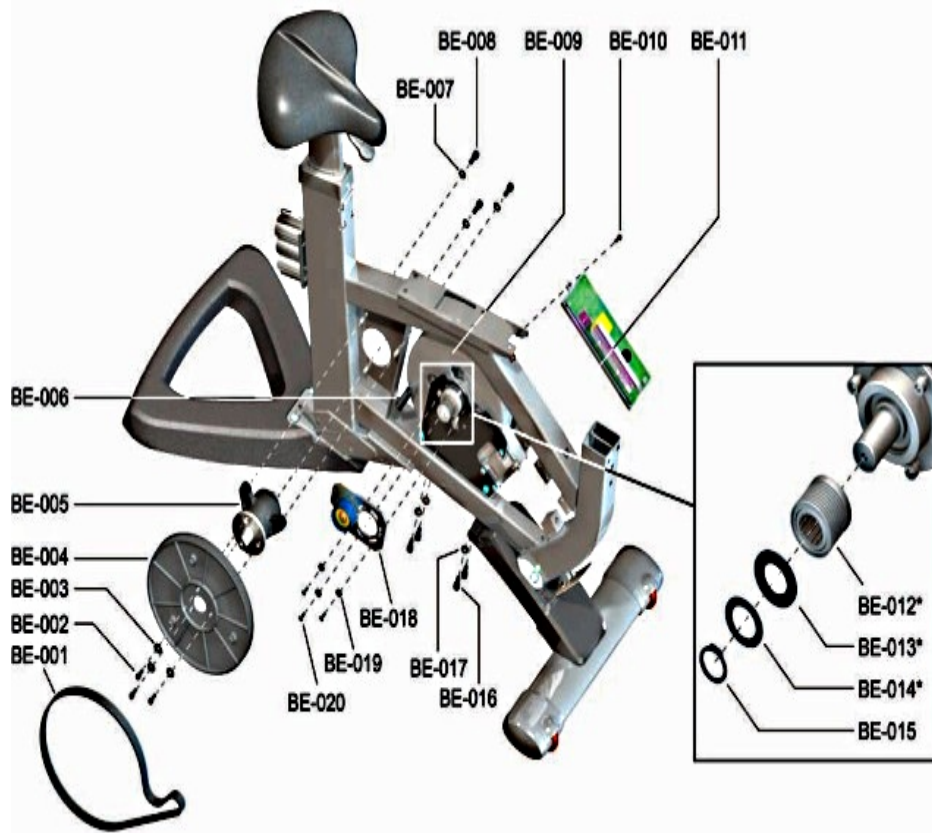

Base Frame Electronics - Generator and Related Components

Ref #	Part Number	Qty	Description
BE-001	0017-00009-0837	1	Poly-V Drive Belt
BE-002	0017-00101-1891	3	Hardware: Mounting Screw 16MM
BE-003	0017-00104-0468	3	Hardware: Washer 18 MM OD
BE-004	0K66-01005-0000	1	Crank Pulley
BE-005	AK66-00003-0001	1	Crank/Hub Bearing Shaft Assembly
BE-006	0K66-01092-0000	1	Idler Spring
BE-007, BE-017	0017-00104-0469	7	Hardware: Flat Washer 16MM OD
BE-008	0017-00101-1881	3	Hardware: Screw 20 MM
BE-009	AK66-00138-0001	1	GEN/BRAKE: EXT. PURCH.
BE-010	0017-00101-1986	1	Hardware: Mounting Screw 16MM
BE-011	AK66-00100-0006	1	PWR-PCB BRKT ASSY W/ SOFTWARE
BE-012	AK66-00139-0000	1	Clutch and Pulley Assembly
BE-013	0K66-01237-0000	1	Hardware: Shaft Washer Large
BE-014	0017-00104-0498	1	Hardware: Shaft Washer Small .734' OD
BE-015	0017-00100-0257	1	Retaining Ring
BE-016	0017-00101-1920	4	Hardware: Mounting Screw 16MM
BE-018	AK66-00145-0000	1	Idler Assembly
BE-019	0017-00104-0330	3	Hardware: Flat Washers 0.562" OD
BE-020	0017-00101-1894	1	Hardware: Idler Assembly Mounting Bolt 16MM