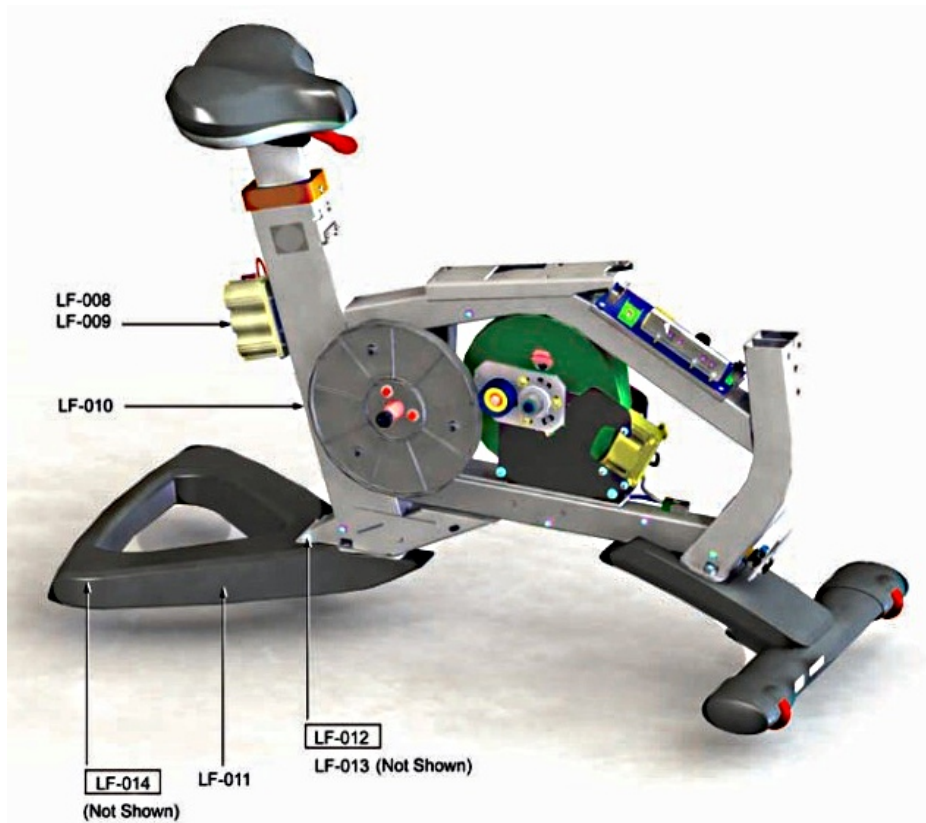

Elevation Series 95C - Upright Lifecycle Exercise Bike

95C-ALLXX-04

Parts Manual

1/5/2019 9:25:56 AM

Table of Contents

Base Frame Electronics - Cables.....	3
Base Frame Electronics - Generator and Related Components.....	4
Drive System - Pedals and Cranks.....	5
Heart Rate System - Handlebar and Components.....	6
Lower Frame - Battery, Leg Leveler and Rear Stabilizer.....	7
Lower Frame - Front Stabilizer and Components.....	8
Miscellaneous.....	9
Upper Frame - Monocolumn and Console Mounting Bracket.....	10
Upper Frame - Seat and Seat Post Components.....	11
Upper Frame - Shrouds.....	12

Drive System - Pedals and Cranks

Ref #	Part Number	Qty	Description
DM-001	0K66-01006-0107	1	Right Crank Arm
DM-002	0K66-01006-0108	1	Left Crank Arm
DM-003	0K66-01121-0000	2	Crank Cap
DM-004	0K66-01096-0000	2	Crank Connector Plate
DM-005	0017-00101-2043	2	Hardware: Crank Screw 25MM
DM-006	AK66-00047-0001	2	Right Pedal W/ Strap Assembly
DM-007	AK66-00048-0001	2	Left Pedal W/ Strap Assembly

Heart Rate System - Handlebar and Components

Ref #	Part Number	Qty	Description
HR-001	AK67-00006-0000	1	Handlebar Assembly
HR-002	0017-00101-1920	1	Hardware: Mounting Screw 16MM
HR-003	0017-00103-0341	1	Hardware: Hex Nut 8 MM
HR-004	AK63-00014-0004	2	Heart Rate Electrode
HR-005	0K66-01141-0000	2	Insulator Plug
HR-006	0017-00101-1720	2	Hardware: Mounting Screw 1"
HR-007	AK63-00028-0001	1	LifePulse Cable

Lower Frame - Battery, Leg Leveler and Rear Stabilizer

Ref #	Part Number	Qty	Description
LF-008	0017-00003-0685	1	6V Battery
LF-009	0017-00101-2011	1	Hardware: Screw 10MM
LF-010	0K67-01013-0000	1	Seat Post Rack
LF-011	0K66-01131-0000	1	Rear Stabilizer
LF-012	0017-00101-1882	2	Hardware: Stabilizer Mounting Screw 30MM
LF-013	0017-00104-0469	2	Hardware: Flat Washer 16MM OD
LF-014	AK62-00124-0000	2	Leg Leveler
SA-029	0K66-01193-0000	1	BRACKET: FLAT CABLE CLAMP