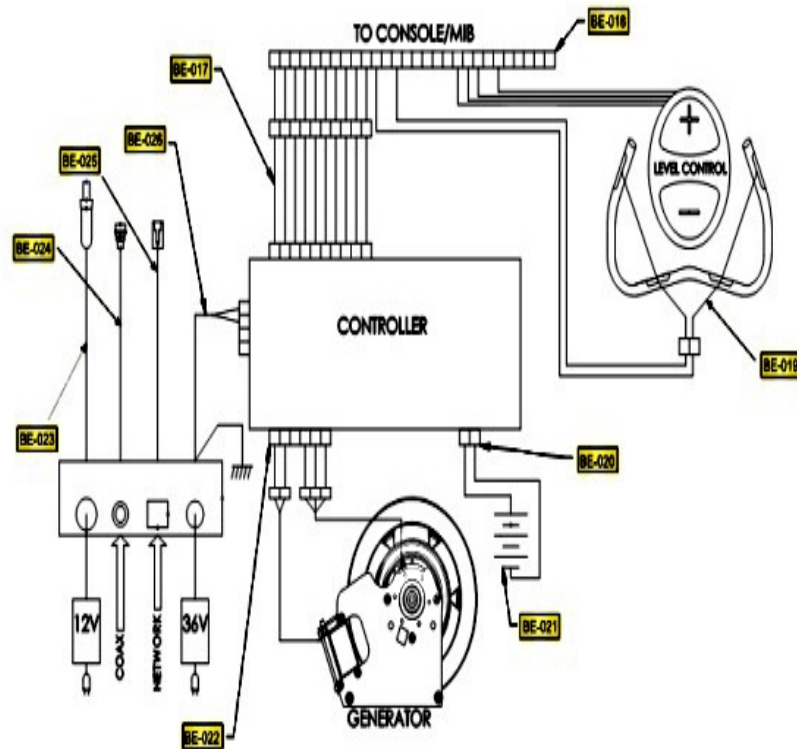

Elevation Series 95C - Upright Lifecycle Exercise Bike

95C-ALLXX-04

Parts Manual

1/5/2019 9:25:56 AM

Table of Contents

Base Frame Electronics - Cables.....	3
Base Frame Electronics - Generator and Related Components.....	4
Drive System - Pedals and Cranks.....	5
Heart Rate System - Handlebar and Components.....	6
Lower Frame - Battery, Leg Leveler and Rear Stabilizer.....	7
Lower Frame - Front Stabilizer and Components.....	8
Miscellaneous.....	9
Upper Frame - Monocolumn and Console Mounting Bracket.....	10
Upper Frame - Seat and Seat Post Components.....	11
Upper Frame - Shrouds.....	12

Base Frame Electronics - Cables

Ref #	Part Number	Qty	Description
BE-017	AK66-00106-0000	1	PCB to Console Cable: Recumbent
BE-018	AK67-00105-0000	1	Console/Handlebar Cable - Upright Bike
BE-019	AK63-00028-0001	1	LifePulse Cable
BE-020	AK67-00109-0000	1	Battery cable: Upright
BE-022	AK66-00107-0000	1	Generator/Brake Cable
BE-023	AK32-00160-0000	1	Ext Power Cable with Ferrite
BE-024	AK65-00062-0000	1	Cable: Coax RG6 Base
BE-025	AK65-00051-0001	1	C-safe Network Cable 65"
BE-026	AK67-00108-0000	1	External Power Cable

Drive System - Pedals and Cranks

Ref #	Part Number	Qty	Description
DM-001	0K66-01006-0107	1	Right Crank Arm
DM-002	0K66-01006-0108	1	Left Crank Arm
DM-003	0K66-01121-0000	2	Crank Cap
DM-004	0K66-01096-0000	2	Crank Connector Plate
DM-005	0017-00101-2043	2	Hardware: Crank Screw 25MM
DM-006	AK66-00047-0001	2	Right Pedal W/ Strap Assembly
DM-007	AK66-00048-0001	2	Left Pedal W/ Strap Assembly