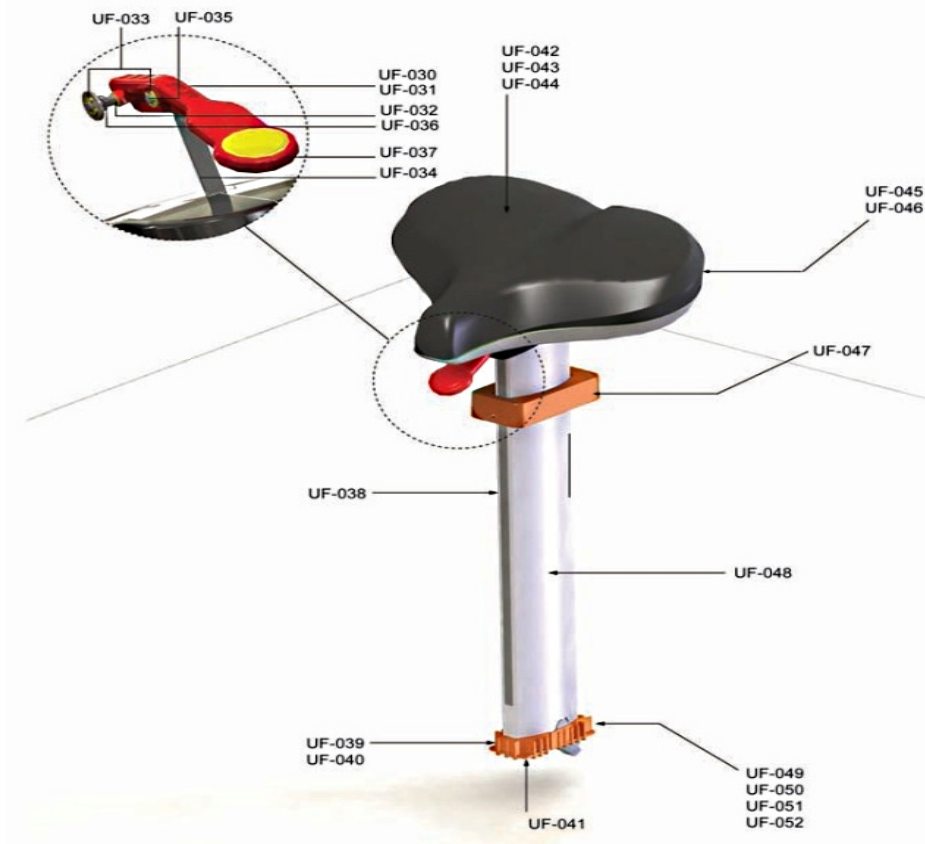

Upper Frame - Seat and Seat Post Components

Ref #	Part Number	Qty	Description
UF-030	0K67-01111-0000	1	Up/Down Handle
UF-032	0K67-01112-0000	1	Hardware: Handle Pivot Pin
UF-033	0017-00100-0250	1	E Ring
UF-034	0K67-01008-0000	1	Up/Down Rod
UF-035	0K67-01014-0000	1	Hardware: Rod Pins
UF-036	0017-00009-1285	1	Ware Spring
UF-037	0017-00104-0468	1	Hardware: Washer 18 MM OD
UF-038	0K67-01087-0000	1	Seat Post Decal - Upright
UF-039	0K67-01060-0000	1	Seat Post Guide Base
UF-040	0017-00101-2009	2	Hardware: Mounting Screw 0.75"
UF-041	0017-00042-1131	1	Bumper
UF-042	AK63-00229-0003	1	Deluxe Seat
UF-043	0017-00104-0469	1	Hardware: Flat Washer 16MM OD
UF-044	0017-00101-2007	2	Hardware: Mounting Bolt 16MM
UF-045	0K67-01067-0000	1	Seat Post Shroud
UF-046	0017-00101-2010	2	Hardware: Mounting Screw 0.3125"
UF-047	0K67-01059-0001	1	Seat Post Guide Cap
UF-048	AK67-00003-0001	1	Seat Post Weldment - Upright
UF-049	0K67-01009-0001	1	Up/Down Latch
UF-050	0K67-01010-0000	1	Up/Down Spring
UF-051	0K67-01017-0000	1	Hardware: Latch Pivot Pin
UF-052	0017-00100-0253	1	Retaining Ring