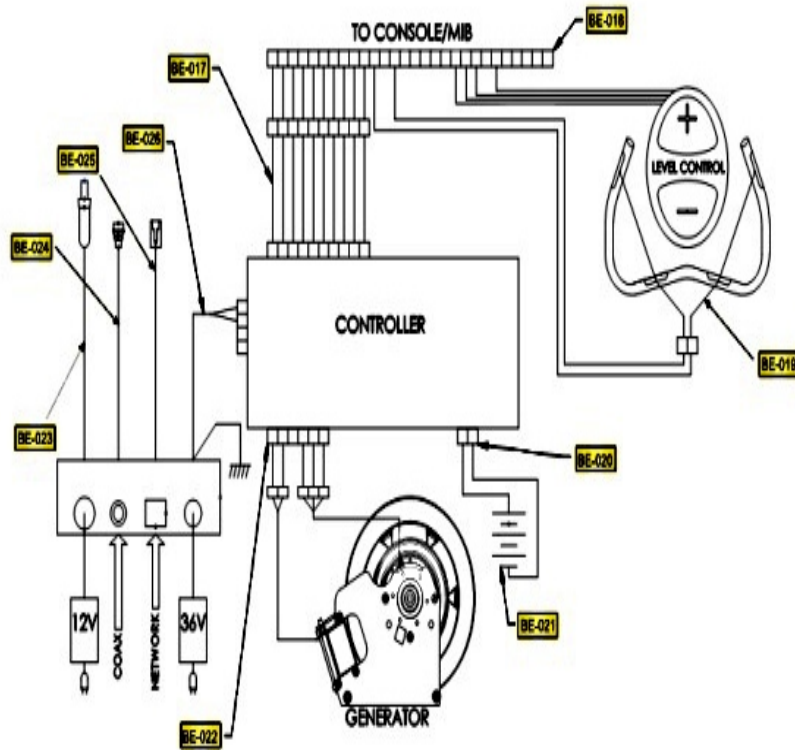

95C IFI Base

95C-IFIXX-03

Parts Manual

1/5/2019 9:27:21 AM

Table of Contents

[Base Frame Electronics - Cables.....](#)3
[Base Frame Electronics - Generator And Related Components.....](#)4
[Drive System - Pedals And Cranks.....](#)5
[Heart Rate System - Handlebar And Components.....](#)6
[Lower Frame - Battery, Leg Leveler, And Rear Stabilizer.....](#)7
[Lower Frame - Front Stabilizer And Components.....](#)8
[Miscellaneous Part Numbers.....](#)9
[Upper Frame - Monocolumn And Console Mounting Bracket.....](#)10
[Upper Frame - Seat And Seat Post Components.....](#)11
[Upper Frame - Shrouds.....](#)12

Base Frame Electronics - Cables

Ref #	Part Number	Qty	Description
BE-017	AK66-00106-0000	1	PCB to Console Cable: Recumbent
BE-018	AK67-00105-0000	1	Console/Handlebar Cable - Upright Bike
BE-019	AK63-00028-0001	1	LifePulse Cable
BE-020	AK67-00109-0000	1	Battery cable: Upright
BE-021	0017-00003-0685	1	6V Battery
BE-022	AK66-00107-0000	1	Generator/Brake Cable
BE-023	AK32-00160-0000	1	Ext Power Cable with Ferrite
BE-024	AK65-00062-0000	1	Cable: Coax RG6 Base
BE-025	AK65-00051-0001	1	C-safe Network Cable 65"
BE-026	AK67-00108-0000	1	External Power Cable

Heart Rate System - Handlebar And Components

Ref #	Part Number	Qty	Description
HR-001	AK67-00006-0000	1	Handlebar Assembly
HR-002	0017-00101-1920	1	Hardware: Mounting Screw 16MM
HR-003	0017-00103-0341	1	Hardware: Hex Nut 8 MM
HR-004	AK63-00014-0004	1	Heart Rate Electrode
HR-005	0K66-01141-0000	1	Insulator Plug
HR-006	0017-00101-1720	1	Hardware: Mounting Screw 1"
HR-007	AK63-00028-0001	1	LifePulse Cable