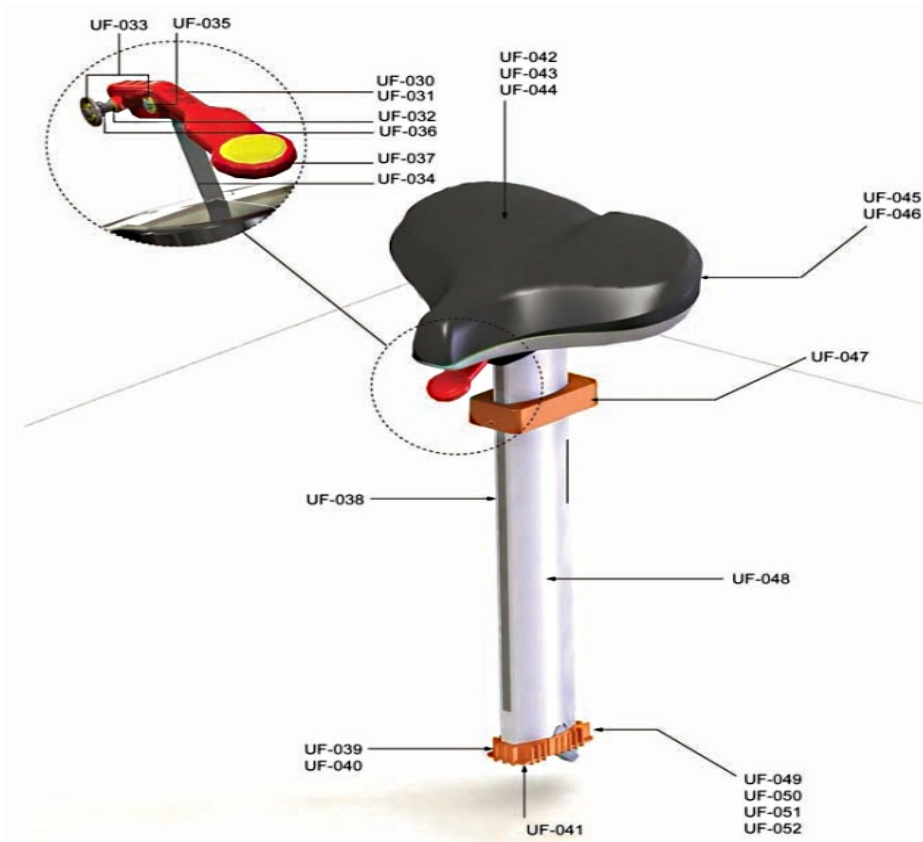

Upper Frame - Seat And Seat Post Components

Ref #	Part Number	Qty	Description
UF-031	0K67-01111-0001	1	Up/Down Handle for IFI
UF-032	0K67-01112-0000	1	Hardware: Handle Pivot Pin
UF-033	0017-00100-0250	1	E Ring
UF-034	0K67-01008-0000	1	Up/Down Rod
UF-035	0K67-01014-0000	1	Hardware: Rod Pins
UF-036	0017-00009-1285	1	Ware Spring
UF-037	0017-00104-0468	1	Hardware: Washer 18 MM OD
UF-038	0K67-01087-0000	1	Seat Post Decal - Upright
UF-039	0K67-01060-0000	1	Seat Post Guide Base
UF-040	0017-00101-2009	1	Hardware: Mounting Screw 0.75"
UF-041	0017-00042-1131	1	Bumper
UF-042	AK63-00229-0003	1	Deluxe Seat
UF-043	0017-00104-0469	1	Hardware: Flat Washer 16MM OD
UF-044	0017-00101-2007	1	Hardware: Mounting Bolt 16MM
UF-045	0K67-01067-0000	1	Seat Post Shroud
UF-046	0017-00101-2010	1	Hardware: Mounting Screw 0.3125"
UF-047	0K67-01059-0001	1	Seat Post Guide Cap
UF-048	AK67-00003-0001	1	Seat Post Weldment - Upright
UF-049	0K67-01009-0001	1	Up/Down Latch
UF-050	0K67-01010-0000	1	Up/Down Spring
UF-051	0K67-01017-0000	1	Hardware: Latch Pivot Pin
UF-052	0017-00100-0253	1	Retaining Ring