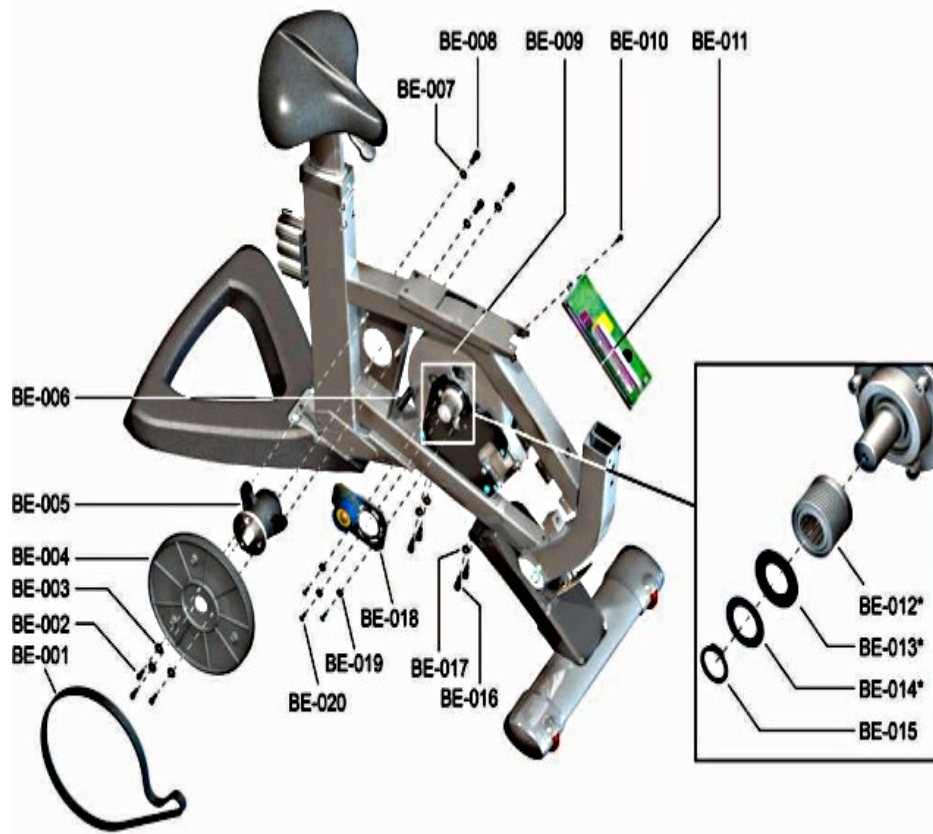

Base Frame Electronics - Generator And Related Components

Ref #	Part Number	Qty	Description
BE-001	0017-00009-0837	1	Poly-V Drive Belt
BE-002	0017-00101-1891	3	Hardware: Mounting Screw 16MM
BE-003	0017-00104-0468	3	Hardware: Washer 18 MM OD
BE-004	0K66-01005-0000	1	Crank Pulley
BE-005	AK66-00003-0001	1	Crank/Hub Bearing Shaft Assembly
BE-006	0K66-01092-0000	1	Idler Spring
BE-007, BE-017	0017-00104-0469	7	Hardware: Flat Washer 16MM OD
BE-008	0017-00101-1881	3	Hardware: Screw 20 MM
BE-009	AK66-00138-0001	1	GEN/BRAKE: EXT. PURCH.
BE-010	0017-00101-1986	1	Hardware: Mounting Screw 16MM
BE-011	AK66-00100-0006	1	PWR-PCB BRKT ASSY W/ SOFTWARE
BE-012	AK66-00139-0000	1	Clutch and Pulley Assembly
BE-013	0K66-01237-0000	1	Hardware: Shaft Washer Large
BE-014	0017-00104-0498	1	Hardware: Shaft Washer Small .734' OD
BE-015	0017-00100-0257	1	Retaining Ring
BE-016	0017-00101-1920	4	Hardware: Mounting Screw 16MM
BE-018	AK66-00145-0000	1	Idler Assembly
BE-019	0017-00104-0330	3	Hardware: Flat Washers 0.562" OD
BE-020	0017-00101-1894	1	Hardware: Idler Assembly Mounting Bolt 16MM