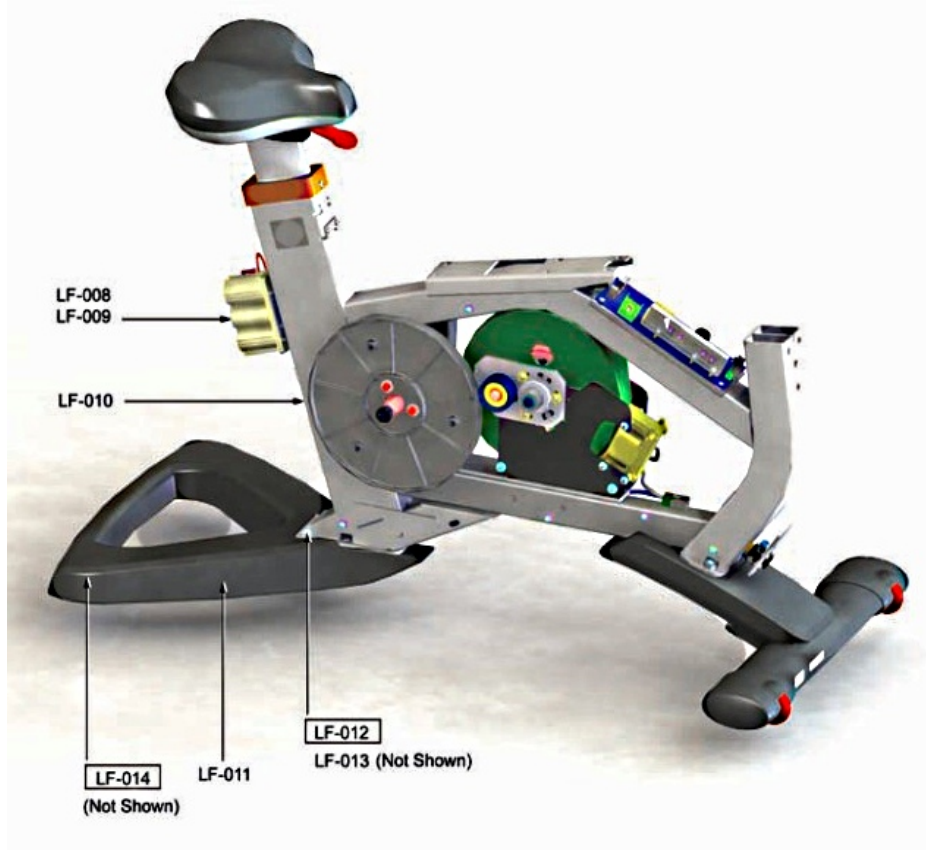

Lower Frame - Battery, Leg Leveler, And Rear Stabilizer

Ref #	Part Number	Qty	Description
LF-008	0017-00003-0685	1	6V Battery
LF-009	0017-00101-2011	1	Hardware: Screw 10MM
LF-010	0K67-01013-0000	1	Seat Post Rack
LF-011	0K66-01131-0000	1	Rear Stabilizer
LF-012	0017-00101-1882	1	Hardware: Stabilizer Mounting Screw 30MM
LF-013	0017-00104-0469	1	Hardware: Flat Washer 16MM OD
LF-014	AK62-00124-0000	1	Leg Leveler
SA-029	0K66-01193-0000	1	BRACKET: FLAT CABLE CLAMP