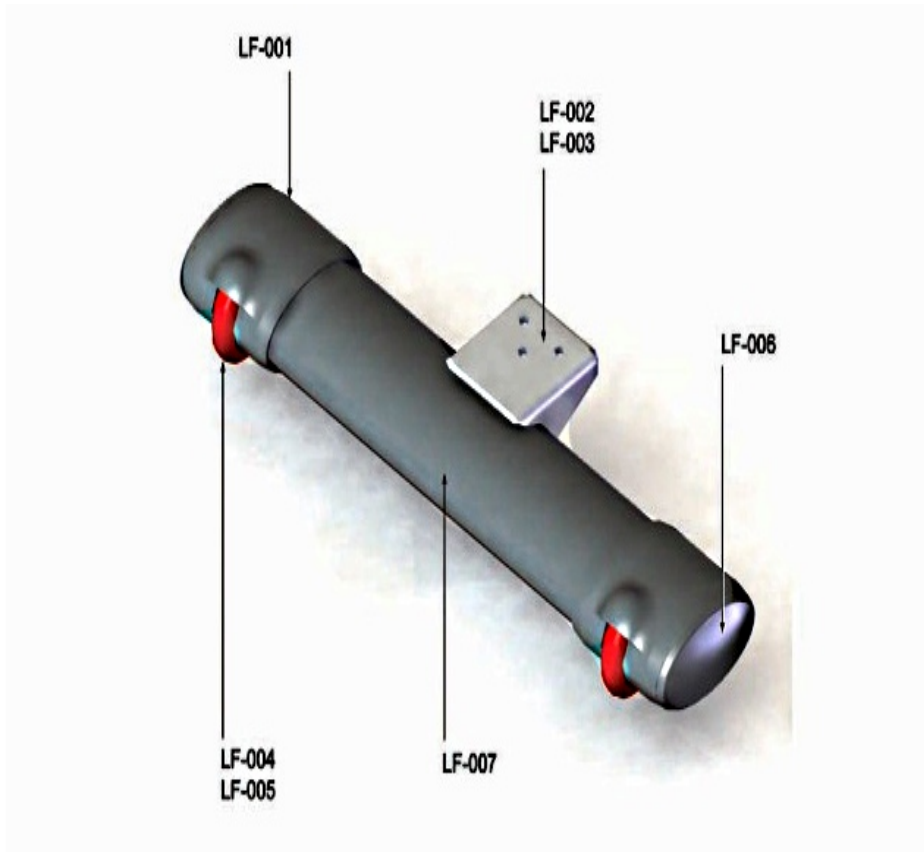

Lower Frame - Front Stabilizer And Components

Ref #	Part Number	Qty	Description
LF-001	0K66-01041-0000	1	Shorud Stabilizer Front
LF-002	0017-00101-1881	1	Hardware: Screw 20 MM
LF-003	0017-00104-0479	1	Hardware: Flat Washer 25.4MM OD
LF-004	0K66-01039-0000	1	Wheel
LF-005	0K66-01040-0000	1	Wheel Shaft
LF-006	0K66-01042-0000	1	End Cap (Front and Rear)
LF-007	AK66-00016-0000	1	Front Stabilizer