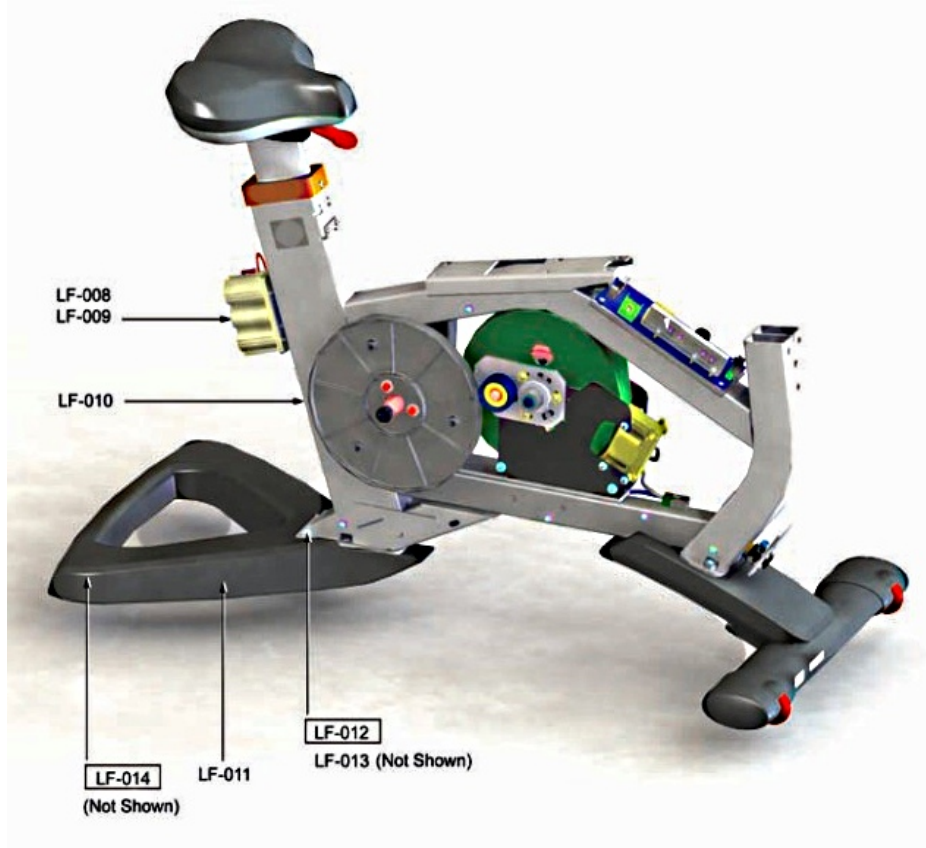

95C IFI Base

95C-IFIXX-04

Parts Manual

1/5/2019 9:27:21 AM

Table of Contents

[Base Frame Electronics - Cables.....](#)3
[Base Frame Electronics - Generator And Related Components.....](#)4
[Drive System - Pedals And Cranks.....](#)5
[Heart Rate System - Handlebar And Components.....](#)6
[Lower Frame - Battery, Leg Leveler, And Rear Stabilizer.....](#)7
[Lower Frame - Front Stabilizer And Components.....](#)8
[Miscellaneous Part Numbers.....](#)9
[Upper Frame - Monocolumn And Console Mounting Bracket.....](#)10
[Upper Frame - Shrouds.....](#)11

Drive System - Pedals And Cranks

Ref #	Part Number	Qty	Description
DM-001	0K66-01006-0107	1	Right Crank Arm
DM-002	0K66-01006-0108	1	Left Crank Arm
DM-003	0K66-01121-0000	1	Crank Cap
DM-004	0K66-01096-0000	1	Crank Connector Plate
DM-005	0017-00101-2043	1	Hardware: Crank Screw 25MM
DM-008	AK66-00092-0001	1	Right Pedal Assembly W/ Strap For IFI
DM-008	0K66-01238-0000	1	Metal Buckle Only: IFI
DM-008	AK66-00141-0000	1	Strap Kit w/ Hardware for IFI
DM-008	0K66-01239-0000	1	Velcro Pedal Strap: IFI
DM-009	AK66-00093-0001	1	Left Pedal Assembly W/ Strap For IFI

Heart Rate System - Handlebar And Components

Ref #	Part Number	Qty	Description
HR-001	AK67-00006-0000	1	Handlebar Assembly
HR-002	0017-00101-1920	1	Hardware: Mounting Screw 16MM
HR-003	0017-00103-0341	1	Hardware: Hex Nut 8 MM
HR-004	AK63-00014-0004	1	Heart Rate Electrode
HR-005	0K66-01141-0000	1	Insulator Plug
HR-006	0017-00101-1720	1	Hardware: Mounting Screw 1"
HR-007	AK63-00028-0001	1	LifePulse Cable

Lower Frame - Battery, Leg Leveler, And Rear Stabilizer

Ref #	Part Number	Qty	Description
LF-008	0017-00003-0685	1	6V Battery
LF-009	0017-00101-2011	1	Hardware: Screw 10MM
LF-010	0K67-01013-0000	1	Seat Post Rack
LF-011	0K66-01131-0000	1	Rear Stabilizer
LF-012	0017-00101-1882	1	Hardware: Stabilizer Mounting Screw 30MM
LF-013	0017-00104-0469	1	Hardware: Flat Washer 16MM OD
LF-014	AK62-00124-0000	1	Leg Leveler
SA-029	0K66-01193-0000	1	BRACKET: FLAT CABLE CLAMP