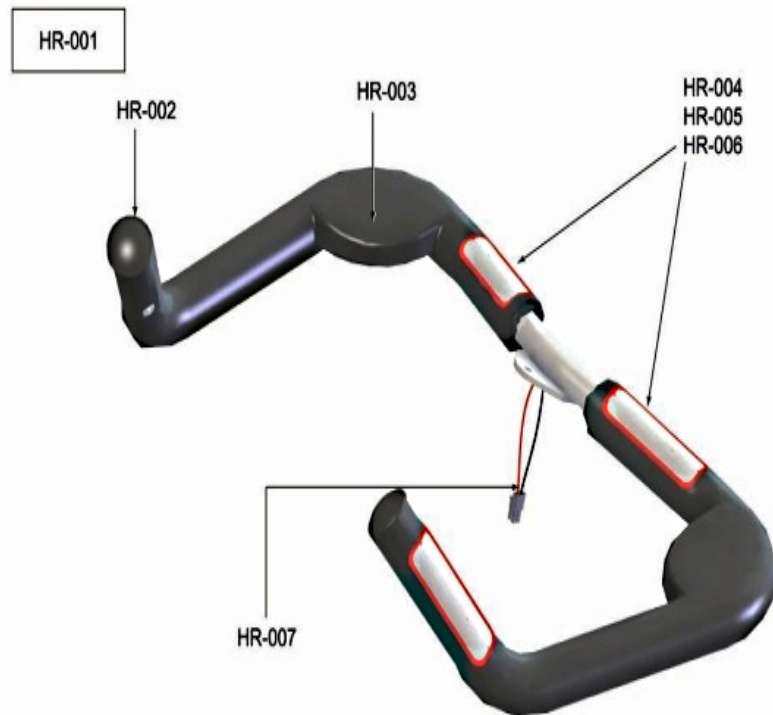

Heart Rate System - Handlebar And Components

Ref #	Part Number	Qty	Description
HR-001	AK67-00006-0000	1	Handlebar Assembly
HR-002	0017-00101-1920	1	Hardware: Mounting Screw 16MM
HR-003	0017-00103-0341	1	Hardware: Hex Nut 8 MM
HR-004	AK63-00014-0004	1	Heart Rate Electrode
HR-005	0K66-01141-0000	1	Insulator Plug
HR-006	0017-00101-1720	1	Hardware: Mounting Screw 1"
HR-007	AK63-00028-0001	1	LifePulse Cable