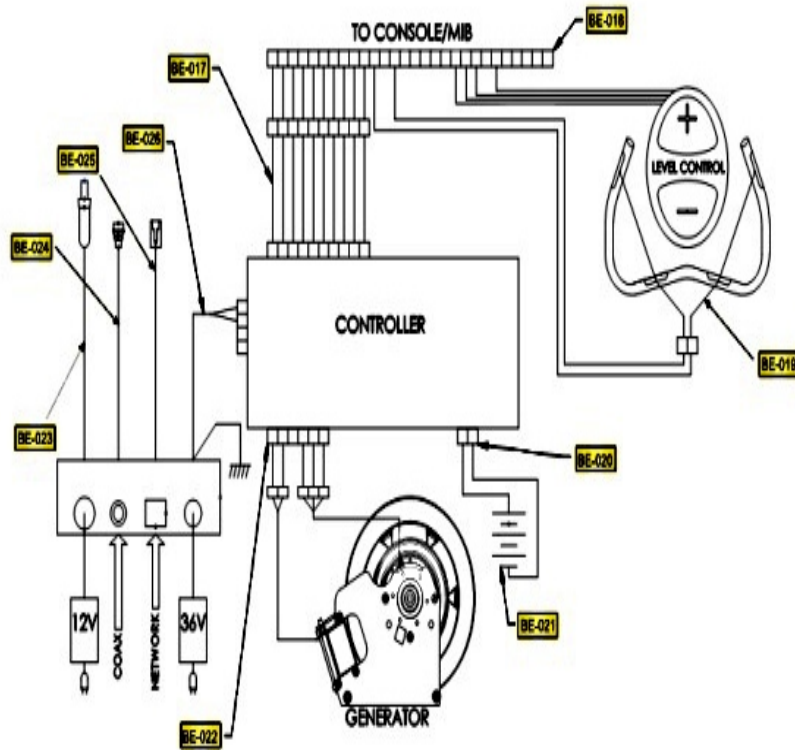

95C IFI Base

95C-IFIXX-04

Parts Manual

1/5/2019 9:27:21 AM

Table of Contents

[Base Frame Electronics - Cables.....](#)3
[Base Frame Electronics - Generator And Related Components.....](#)4
[Drive System - Pedals And Cranks.....](#)5
[Heart Rate System - Handlebar And Components.....](#)6
[Lower Frame - Battery, Leg Leveler, And Rear Stabilizer.....](#)7
[Lower Frame - Front Stabilizer And Components.....](#)8
[Miscellaneous Part Numbers.....](#)9
[Upper Frame - Monocolumn And Console Mounting Bracket.....](#)10
[Upper Frame - Shrouds.....](#)11

Base Frame Electronics - Cables

Ref #	Part Number	Qty	Description
BE-017	AK66-00106-0000	1	PCB to Console Cable: Recumbent
BE-018	AK67-00105-0000	1	Console/Handlebar Cable - Upright Bike
BE-019	AK63-00028-0001	1	LifePulse Cable
BE-020	AK67-00109-0000	1	Battery cable: Upright
BE-021	0017-00003-0685	1	6V Battery
BE-022	AK66-00107-0000	1	Generator/Brake Cable
BE-023	AK32-00160-0000	1	Ext Power Cable with Ferrite
BE-024	AK65-00062-0000	1	Cable: Coax RG6 Base
BE-025	AK65-00051-0001	1	C-safe Network Cable 65"
BE-026	AK67-00108-0000	1	External Power Cable

Heart Rate System - Handlebar And Components

Ref #	Part Number	Qty	Description
HR-001	AK67-00006-0000	1	Handlebar Assembly
HR-002	0017-00101-1920	1	Hardware: Mounting Screw 16MM
HR-003	0017-00103-0341	1	Hardware: Hex Nut 8 MM
HR-004	AK63-00014-0004	1	Heart Rate Electrode
HR-005	0K66-01141-0000	1	Insulator Plug
HR-006	0017-00101-1720	1	Hardware: Mounting Screw 1"
HR-007	AK63-00028-0001	1	LifePulse Cable