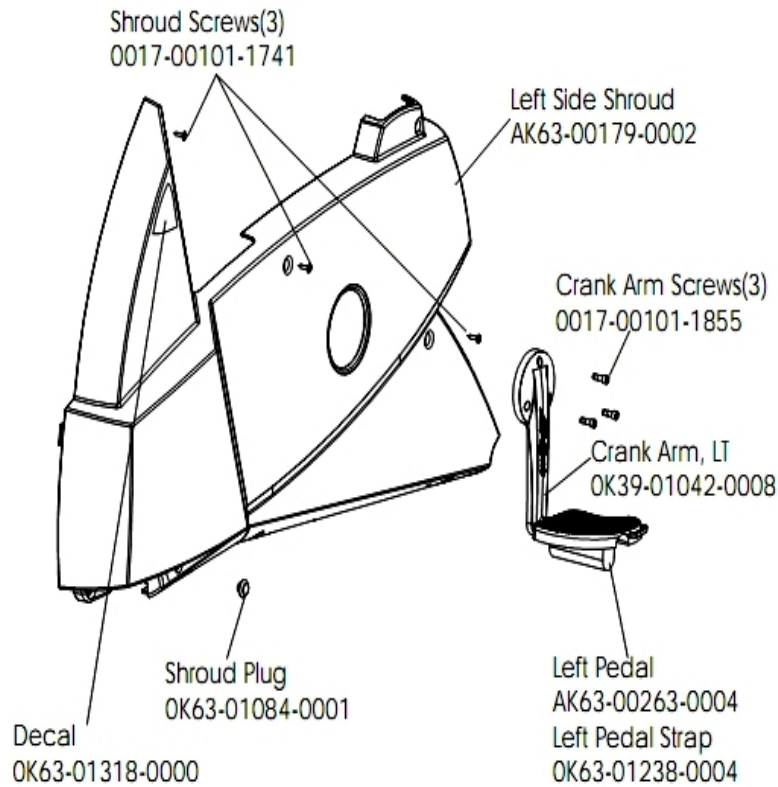

Left Side Shroud and Crank Arm

Ref #	Part Number	Qty	Description
-	0017-00101-1741	3	Hardware: Screw
-	OK63-01318-0000	1	Decal
-	OK39-01042-0008	1	Crank Arm: Left
-	AK63-00179-0002	1	Left Side Shroud
-	OK63-01238-0004	1	Left Pedal Strap
-	0017-00101-1855	3	Hardware: TORX Screw 0.875"
-	OK63-01084-0001	1	Shroud Plug
-	AK63-00263-0004	1	Pedal: Left