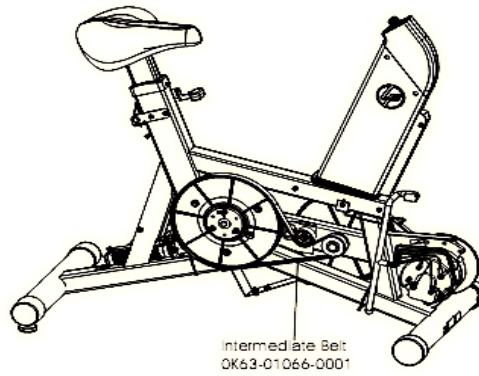

## Table of Contents

---

<a href="#">Alternator with Pulley</a> .....	3
<a href="#">Belts</a> .....	4
<a href="#">Cables</a> .....	5
<a href="#">Console</a> .....	6
<a href="#">Console Assembly</a> .....	7
<a href="#">Console Screws and Accessory Tray</a> .....	8
<a href="#">Console Support Assembly</a> .....	9
<a href="#">Crankshaft and Bearing Assembly</a> .....	10
<a href="#">Front Wheel Assembly</a> .....	11
<a href="#">Handlebar Assembly</a> .....	12
<a href="#">Idler Bracket Assembly</a> .....	13
<a href="#">Intermediate Shaft and Bearing Assembly</a> .....	14
<a href="#">Left Side Shroud and Crank Arm</a> .....	15
<a href="#">Miscellaneous</a> .....	16
<a href="#">PCB Mounting Bracket Assembly</a> .....	17
<a href="#">Resistor Assembly</a> .....	18
<a href="#">Right Side Shroud and Crank Arm</a> .....	19
<a href="#">Seat Latch Assembly</a> .....	20
<a href="#">Seat Post Assembly</a> .....	21
<a href="#">Seat Post Shrouds</a> .....	22

## Alternator with Pulley

Ref #	Part Number	Qty	Description
-	OK61-01027-0000	1	Flywheel: 6.75" D
-	0017-00103-0117	1	Hardware: Locking Nut 1/2" ID
-	AK63-00093-0000	1	Alternator w/Pulley
-	0017-00101-0956	1	Hardware: Bolt 2"
-	0017-00104-0044	2	Hardware: Washer 0.75" OD
-	0017-00009-0841	1	Alternator
-	0017-00009-0895	1	Alternator Brush Kit

## Belts

---

Ref #	Part Number	Qty	Description
-	OK63-01405-0000	1	BELT: POLY-V; 390J6; 39.00 IN
-	GK63-00002-0079	1	Kit: Upright/Rec Belt And Pulley