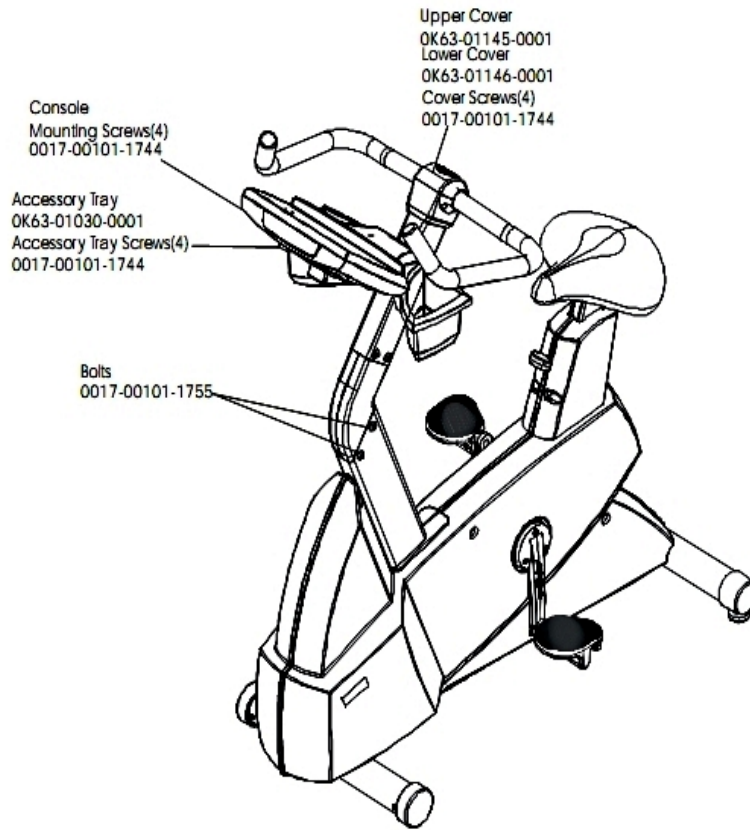

Console Screws and Accessory Tray

Ref #	Part Number	Qty	Description
-	OK63-01146-0001	1	Lower Cover
-	OK63-01145-0002	1	Upper Cover
-	0017-00101-1744	12	Hardware: Phillips Pan Screw
-	0017-00101-1755	8	Hardware: TORX Bolt 0.75"
-	OK63-01030-0001	1	Accessory Tray