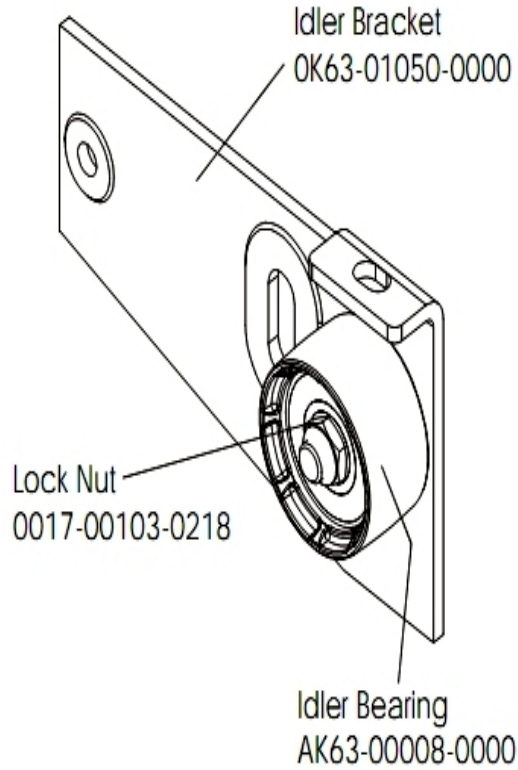

Idler Bracket Assembly

Ref #	Part Number	Qty	Description
-	AK63-00008-0000	1	Idler w/Bearing
-	OK63-01050-0000	1	Idler Bracket
-	AK63-00021-0000	1	Idler Bracket Assembly
-	0017-00103-0218	1	Hardware: Lock Nut 3/8" ID