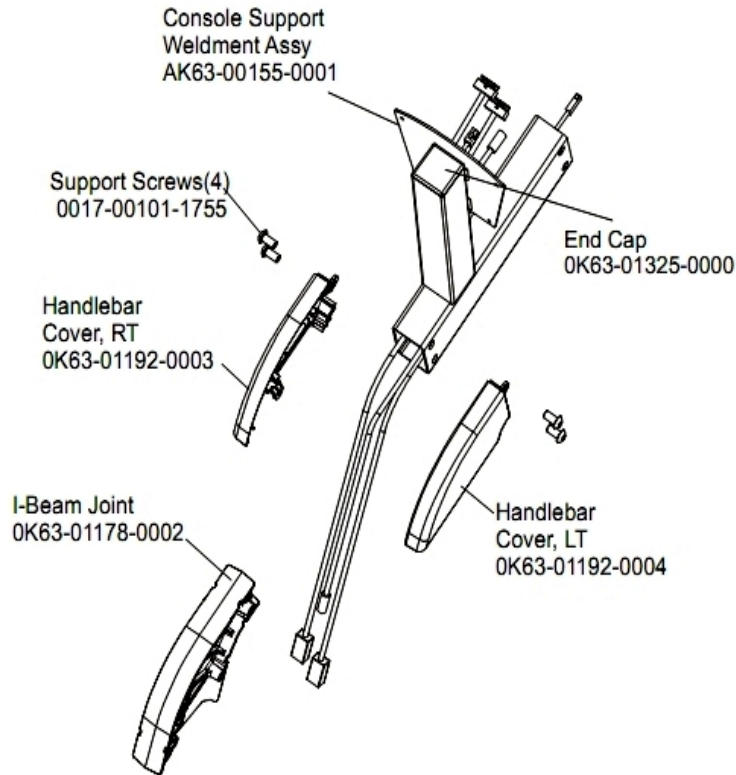

Console Support Assembly

Ref #	Part Number	Qty	Description
-	AK63-00155-0001	1	Console Support Weldment Assembly
-	0K63-01192-0003	1	Handlebar Cover Right
-	0K63-01192-0004	1	Handlebar Cover Left
-	0K63-01178-0002	1	Console Support Elbow 6"
-	0K63-01325-0000	1	End Cap
-	0017-00101-1755	4	Hardware: TORX Bolt 0.75"