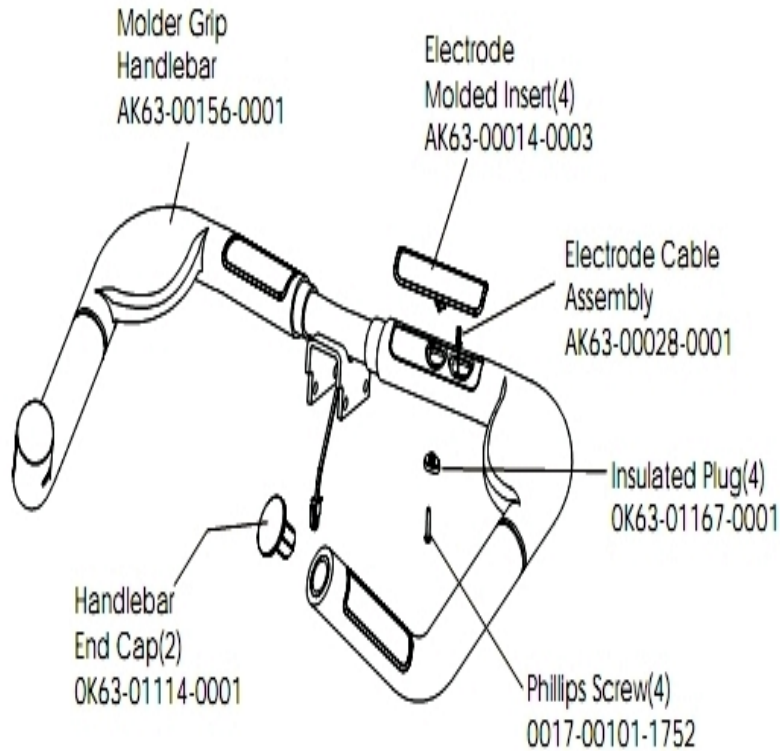

Handlebar Assembly

Ref #	Part Number	Qty	Description
-	0017-00101-1752	4	Hardware: Phillips Screw 1"
-	AK63-00014-0003	4	Heart Rate Electrode
-	AK63-00028-0001	1	LifePulse Cable
-	AK63-00091-0001	2	Handle Bar
-	OK63-01114-0001	2	Bullhorn Cap
-	OK66-01141-0002	4	Plug: Insulator; Stealth Grey; Purchased