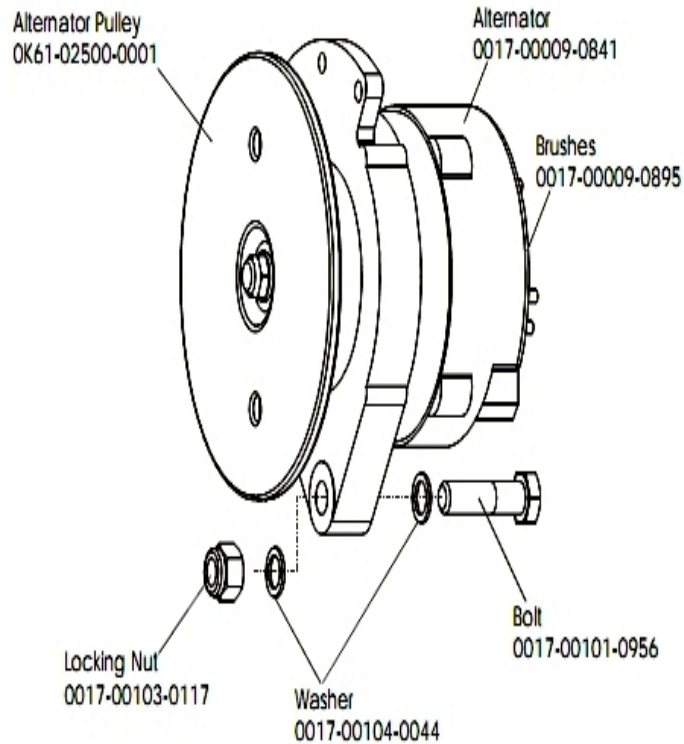

## Table of Contents

---

<a href="#">Alternator with Pulley</a> .....	3
<a href="#">Belts</a> .....	4
<a href="#">Cables</a> .....	5
<a href="#">Console</a> .....	6
<a href="#">Console Assembly</a> .....	7
<a href="#">Console Screws and Accessory Tray</a> .....	8
<a href="#">Console Support Assembly</a> .....	9
<a href="#">Crankshaft and Bearing Assembly</a> .....	10
<a href="#">Front Wheel Assembly</a> .....	11
<a href="#">Handlebar Assembly</a> .....	12
<a href="#">Idler Bracket Assembly</a> .....	13
<a href="#">Intermediate Shaft and Bearing Assembly</a> .....	14
<a href="#">Left Side Shroud and Crank Arm</a> .....	15
<a href="#">Miscellaneous</a> .....	16
<a href="#">PCB Mounting Bracket Assembly</a> .....	17
<a href="#">Resistor Assembly</a> .....	18
<a href="#">Right Side Shroud and Crank Arm</a> .....	19
<a href="#">Seat Latch Assembly</a> .....	20
<a href="#">Seat Post Assembly</a> .....	21
<a href="#">Seat Post Shrouds</a> .....	22

## Alternator with Pulley

Ref #	Part Number	Qty	Description
-	OK61-01027-0000	1	Flywheel: 6.75" D
-	0017-00103-0117	1	Hardware: Locking Nut 1/2" ID
-	AK63-00093-0000	1	Alternator w/Pulley
-	0017-00101-0956	1	Hardware: Bolt 2"
-	0017-00104-0044	2	Hardware: Washer 0.75" OD
-	0017-00009-0841	1	Alternator
-	0017-00009-0895	1	Alternator Brush Kit

## Belts

---

Ref #	Part Number	Qty	Description
-	OK63-01405-0000	1	BELT: POLY-V; 390J6; 39.00 IN
-	GK63-00002-0079	1	Kit: Upright/Rec Belt And Pulley