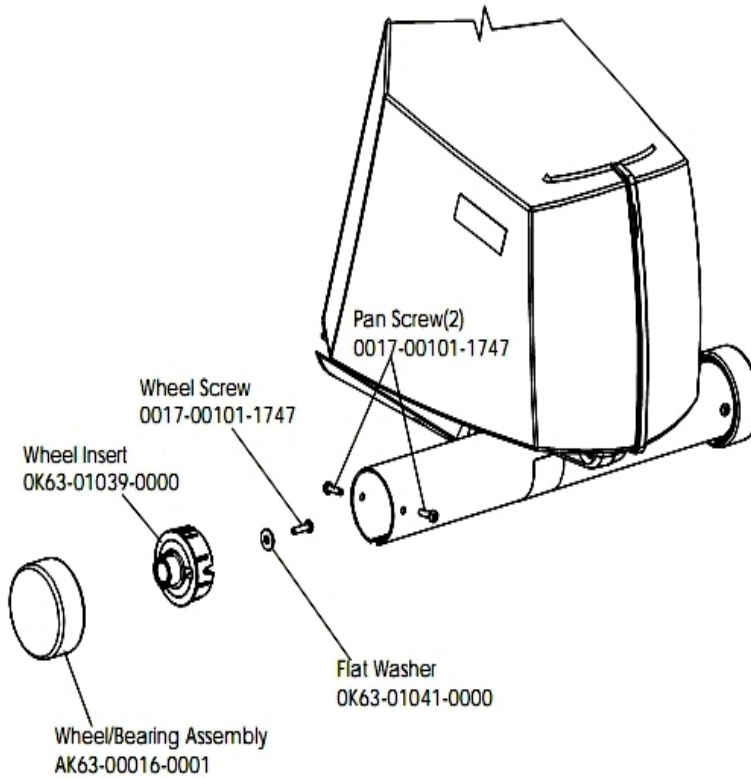

Front Wheel Assembly

Ref #	Part Number	Qty	Description
-	OK63-01041-0000	2	Hardware: Flat Washer
-	AK63-00016-0001	2	Wheel/Bearing Assembly
-	OK63-01039-0000	2	Wheel Insert
-	0017-00101-1747	6	Hardware: Pan Screw 0.75"
-	AK63-00017-0001	2	Front Wheel Assembly