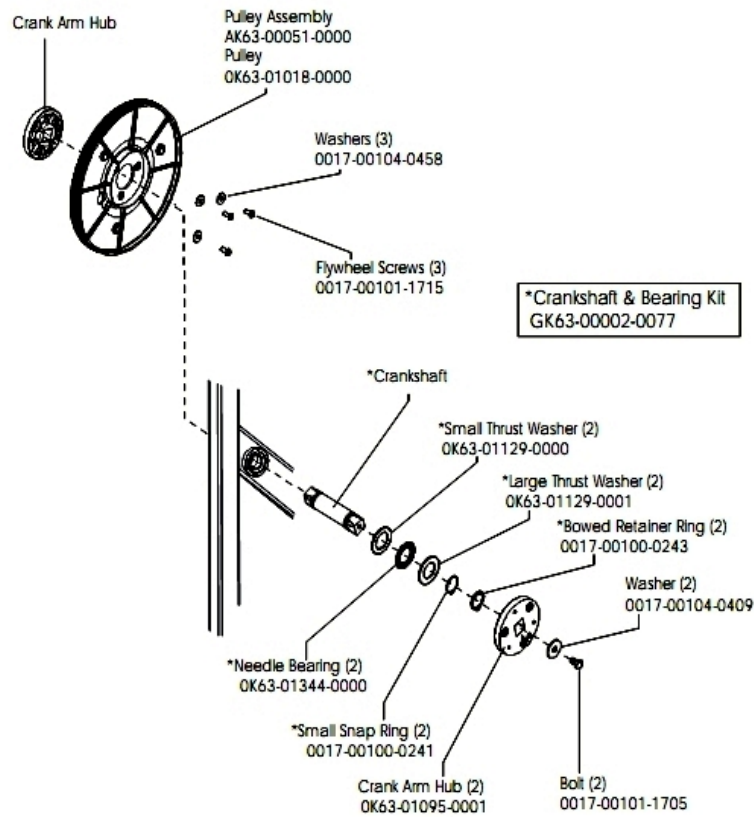

## Console Assembly

---

Ref #	Part Number	Qty	Description
-	0K39-01044-0000	1	Tape
-	0017-00101-1843	4	Hardware: Screw
-	0017-00101-1811	1	Hardware: Phillips Pan Screw 0.625"
-	0017-00101-1852	8	Hardware: Screws
-	0017-00042-1160	4	Grommet
-	AK32-00035-0000	1	Headphone Jack Assembly
-	0K32-01006-0000	1	Bracket
-	GK32-00002-0004	1	Inverter Board
-	AK32-00041-0000	1	CONS-CASE W/DECAL ASSY:PURCH.C
-	A084-92251-A012	1	Single Board Computer
-	A084-92247-A008	1	Interface Boards PAL
-	0017-00101-1814	3	Hardware: Screw
-	0017-00101-1242	7	Hardware: Phillips Pan Screw 0.75"
-	0K32-01001-0013	1	LCD Touchscreen Assembly
-	0K32-01001-0013	1	LCD Touchscreen Assembly
-	0K32-01001-0013	1	LCD Touchscreen Assembly
-	0K32-01001-0013	1	LCD Touchscreen Assembly
-	0017-00101-1813	2	Hardware: Inverter Board Screw
-	0017-00103-0084	4	Hardware: Nut
-	118E-00001-0259	1	Wireless Receiver Module, Non-Coded

## Console Screws and Accessory Tray

Ref #	Part Number	Qty	Description
-	OK63-01146-0001	1	Lower Cover
-	OK63-01145-0002	1	Upper Cover
-	0017-00101-1744	12	Hardware: Phillips Pan Screw
-	0017-00101-1755	8	Hardware: TORX Bolt 0.75"
-	OK63-01030-0001	1	Accessory Tray

# Crankshaft and Bearing Assembly

Ref #	Part Number	Qty	Description
-	OK63-01095-0001	2	Crank Arm Hub
-	OK63-01129-0001	2	Hardware: Large Thrust Washer
-	0017-00101-1705	2	Hardware: Bolt 0.5"
-	OK63-01129-0000	2	Hardware: Small Thrust Washer
-	OK63-01344-0000	2	Hardware: Needle Bearing
-	0017-00101-1715	3	Hardware: TORX Cap Screw 0.625"
-	0017-00104-0409	2	Hardware: Washer 1.125" OD
-	GK63-00002-0077	1	Crankshaft and Bearing Kit
-	0017-00100-0241	2	Hardware: Small Snap Ring .984"
-	0017-00100-0243	2	Hardware: Bowed Retaining Ring .984"
-	OK63-01018-0000	1	Crank Pulley
-	AK63-00051-0000	1	Pulley Assembly
-	0017-00104-0458	3	Hardware: Flat Washer 0.75" OD