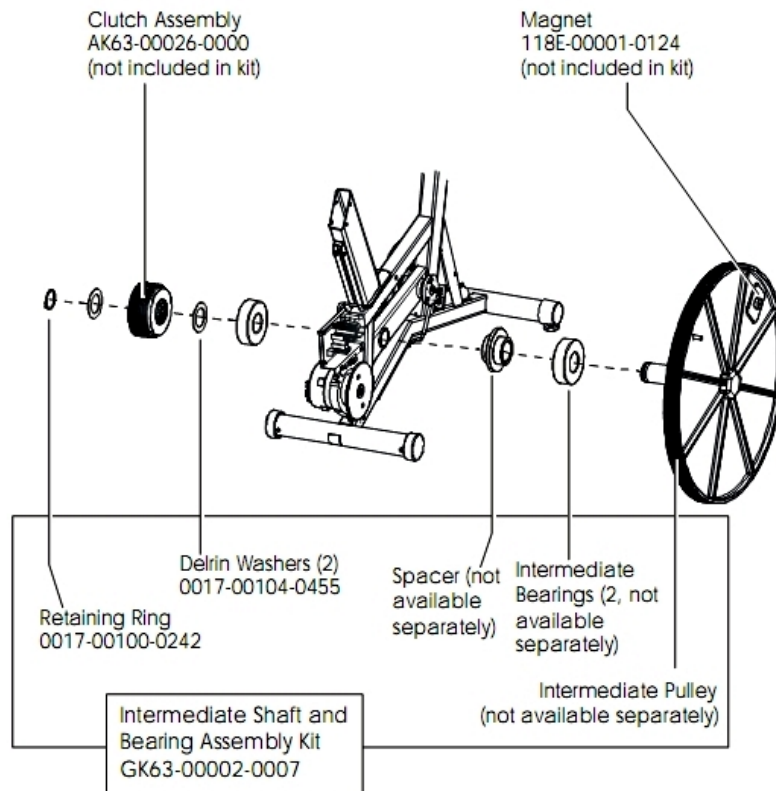

Intermediate Shaft and Bearing Assembly

Ref #	Part Number	Qty	Description
-	GK63-00002-0007	1	Intermediate Shaft and Bearing Assembly
-	0017-00100-0242	1	Hardware: Retaining Ring .781"
-	118E-00001-0124	1	Auto-Start Magnet
-	0017-00104-0455	2	Hardware: Delrin Washer 1.250" OD
-	GK63-00002-0079	1	Kit: Upright/Rec Belt And Pulley