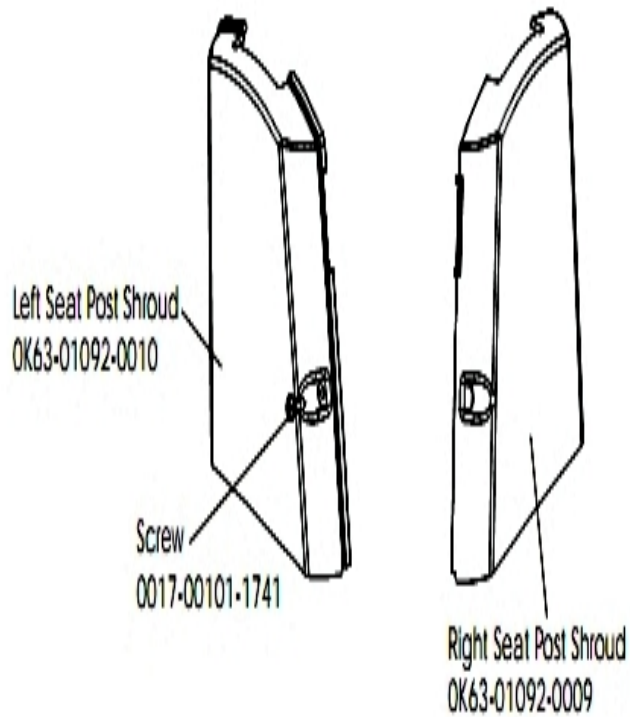

Seat Post Shrouds

Ref #	Part Number	Qty	Description
-	OK63-01092-0009	1	Right Seat Post Shroud
-	0017-00101-1741	1	Hardware: Screw
-	OK63-01092-0010	1	Left Seat Post Shroud