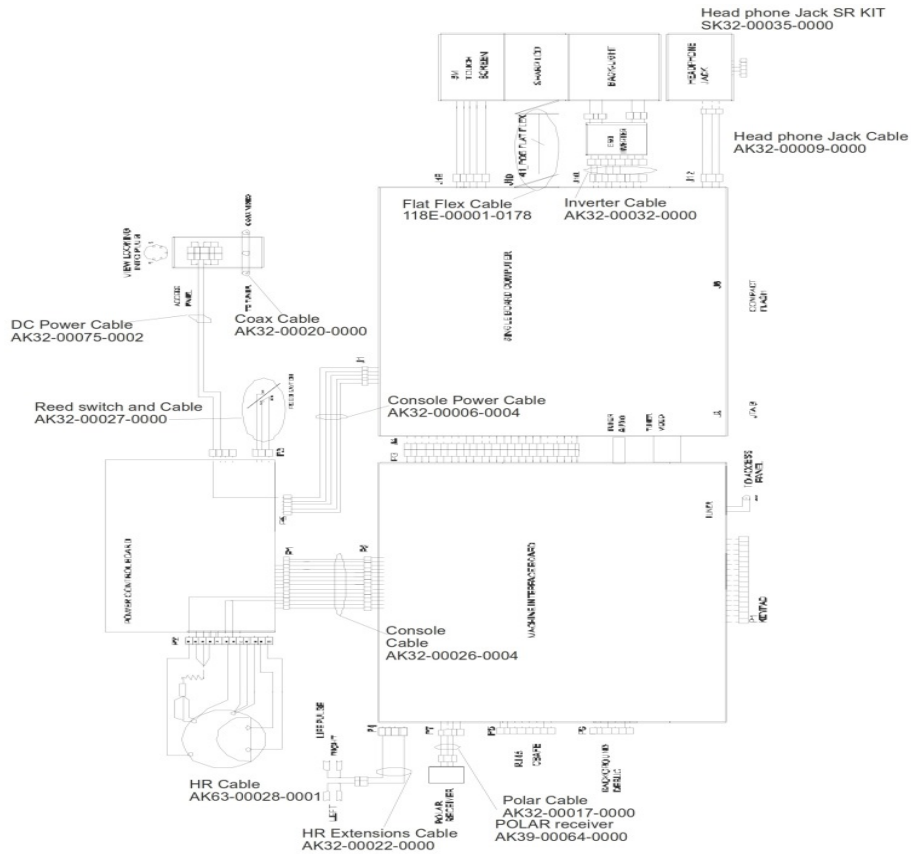

Cables

Ref #	Part Number	Qty	Description
-	118E-00001-0259	1	Wireless Receiver Module, Non-Coded
-	AK32-00006-0004	1	Console Power Cable
-	AK32-00009-0000	1	Headphone Jack Cable
-	AK32-00032-0000	1	Inverter Cable
-	AK32-00022-0000	1	Heart Rate Extension Cable
-	AK32-00017-0000	1	Polar Cable
-	118E-00001-0178	1	Flat Flex Cable
-	SK32-00035-0000	1	Head phone Jack SR KIT
-	AK32-00027-0000	1	Reed Switch and Cable
-	AK32-00075-0002	1	DC Power Cable
-	AK63-00028-0001	1	LifePulse Cable
-	AK32-00026-0004	1	Console Cable
-	AK32-00020-0000	1	68" COAX CABLE