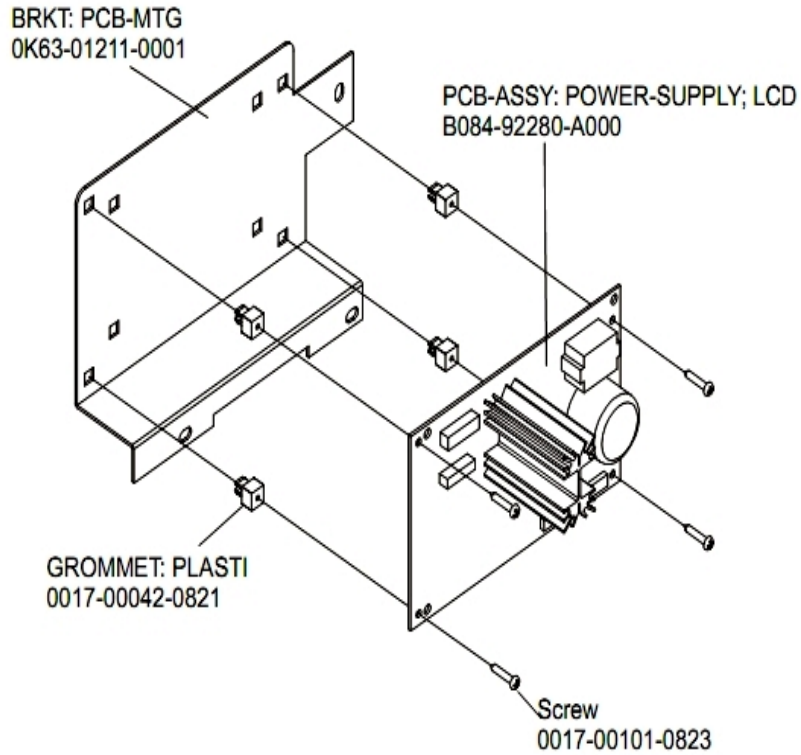

PCB Mounting Bracket Assembly

Ref #	Part Number	Qty	Description
-	0017-00042-0821	1	Hardware: Plastic Grommet
-	0017-00101-0823	1	Hardware: Screw 0.75"
-	0K63-01211-0001	1	Mounting Bracket
-	B084-92280-A000	1	Power Control Board