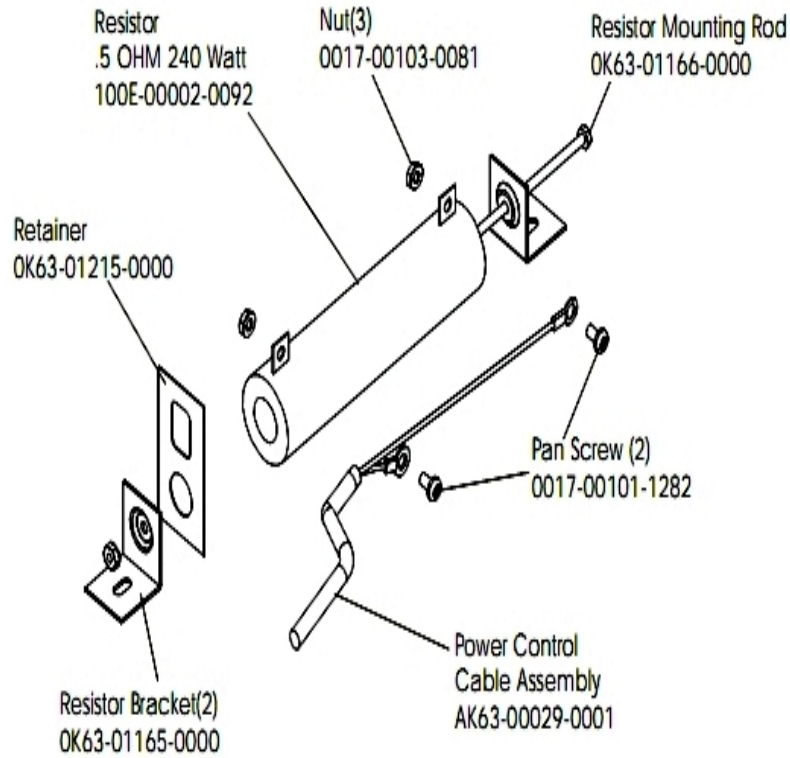

Resistor Assembly

Ref #	Part Number	Qty	Description
-	AK63-00047-0001	1	Resistor Assembly
-	OK63-01166-0000	1	Resistor Mounting Rod
-	AK63-00029-0001	1	Power Control Cable Assembly
-	0017-00101-1282	2	Hardware: TORX Screw 0.375"
-	OK63-01165-0000	2	Resistor Bracket
-	0017-00103-0081	3	Hardware: Hex Nut ID
-	OK63-01215-0000	1	Hardware: Resistor Retainer
-	100E-00002-0092	1	Resistor .5 OHM 240 Watt