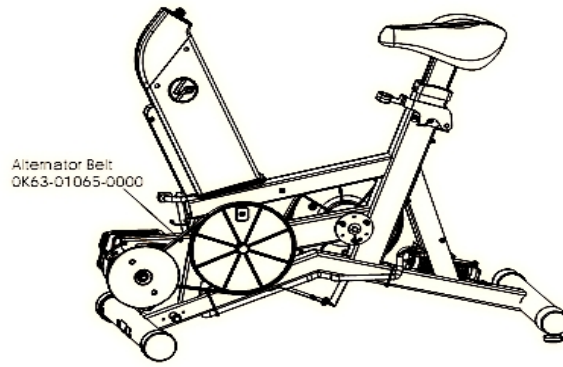

## Table of Contents

---

<a href="#">Alternator with Pulley</a> .....	3
<a href="#">Belts</a> .....	4
<a href="#">Cables</a> .....	5
<a href="#">Console</a> .....	6
<a href="#">Console Assembly</a> .....	7
<a href="#">Console Screws and Accessory Tray</a> .....	8
<a href="#">Console Support Assembly</a> .....	9
<a href="#">Crankshaft and Bearing Assembly</a> .....	10
<a href="#">Front Wheel Assembly</a> .....	11
<a href="#">Handlebar Assembly</a> .....	12
<a href="#">Idler Bracket Assembly</a> .....	13
<a href="#">Intermediate Shaft and Bearing Assembly</a> .....	14
<a href="#">Left Side Shroud and Crank Arm</a> .....	15
<a href="#">Miscellaneous</a> .....	16
<a href="#">PCB Mounting Bracket Assembly</a> .....	17
<a href="#">Resistor Assembly</a> .....	18
<a href="#">Right Side Shroud and Crank Arm</a> .....	19
<a href="#">Seat Latch Assembly</a> .....	20
<a href="#">Seat Post Assembly</a> .....	21
<a href="#">Seat Post Shrouds</a> .....	22

## Alternator with Pulley

Ref #	Part Number	Qty	Description
-	OK61-01027-0000	1	Flywheel: 6.75" D
-	0017-00103-0117	1	Hardware: Locking Nut 1/2" ID
-	AK63-00093-0000	1	Alternator w/Pulley
-	0017-00101-0956	1	Hardware: Bolt 2"
-	0017-00104-0044	2	Hardware: Washer 0.75" OD
-	0017-00009-0841	1	Alternator
-	0017-00009-0895	1	Alternator Brush Kit

## Belts

---

Ref #	Part Number	Qty	Description
-	OK63-01405-0000	1	BELT: POLY-V; 390J6; 39.00 IN
-	GK63-00002-0079	1	Kit: Upright/Rec Belt And Pulley