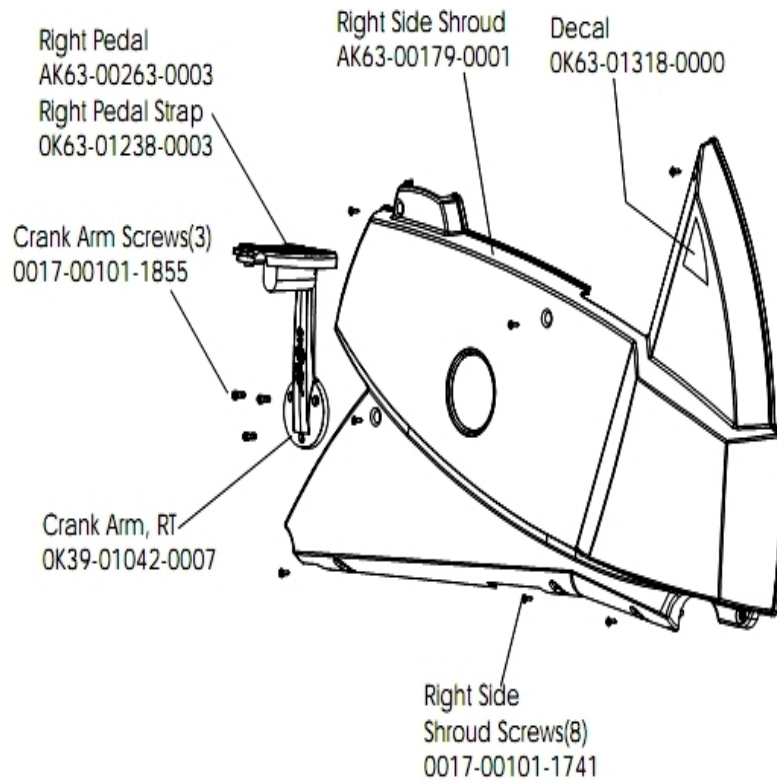

Right Side Shroud and Crank Arm

Ref #	Part Number	Qty	Description
-	OK63-01318-0000	1	Decal
-	OK39-01042-0007	1	Crank Arm: Right
-	0017-00101-1741	8	Hardware: Screw
-	OK63-01238-0003	1	Right Pedal Strap
-	AK63-00179-0001	1	Right Side Shroud
-	AK63-00263-0003	1	Pedal: Right
-	0017-00101-1855	3	Hardware: TORX Screw 0.875"