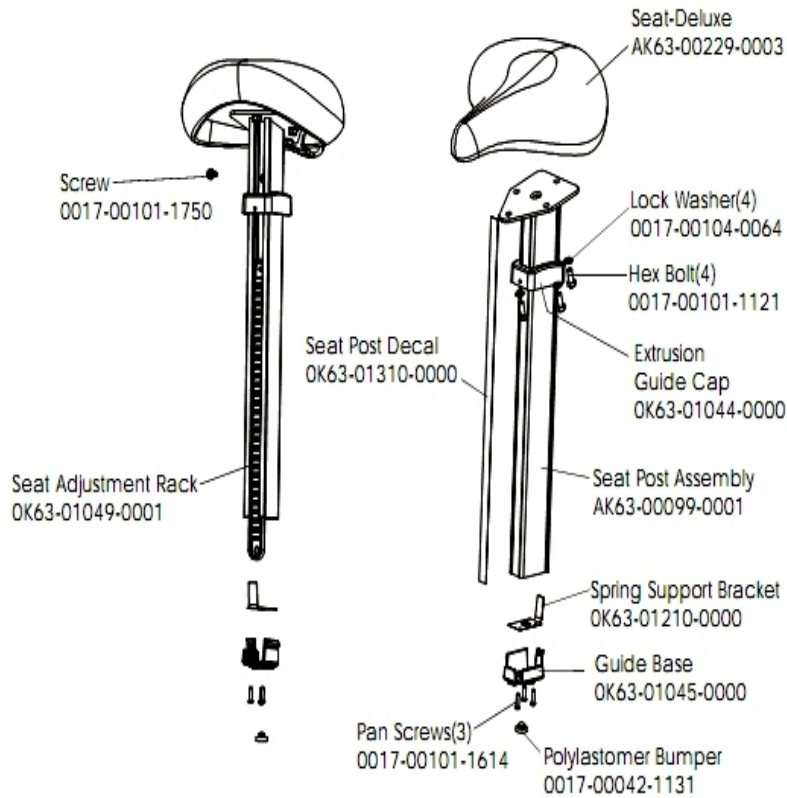

Seat Post Assembly

Ref #	Part Number	Qty	Description
-	OK63-01049-0001	1	Seat Adjustment Rack
-	OK63-01210-0000	1	Spring Support Bracket
-	OK63-01310-0000	1	Seat Post Decal
-	OK63-01045-0000	1	Guide Base
-	0017-00101-1614	3	Hardware: Screw 0.625"
-	0017-00042-1131	1	Bumper
-	AK63-00099-0001	1	Seat Post Assembly
-	AK63-00232-0002	1	Seat Post Assembly
-	OK63-01044-0000	1	Extrusion Guide Cap
-	0017-00104-0064	4	Hardware: Lock Washer 0.586" OD
-	0017-00101-1121	4	Hardware: Bolt 4.6875"
-	0017-00101-1750	1	Hardware: Screw 0.75"
-	AK63-00229-0003	1	Deluxe Seat