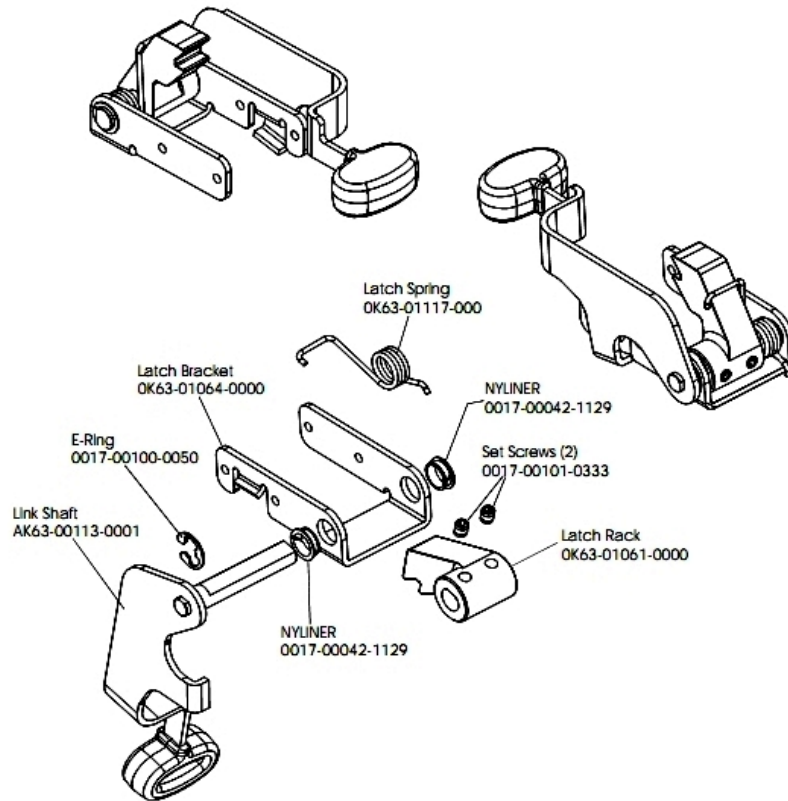

# PCB Mounting Bracket Assembly

Ref #	Part Number	Qty	Description
-	0017-00042-0821	1	Hardware: Plastic Grommet
-	0017-00101-0823	1	Hardware: Screw 0.75"
-	0K63-01211-0001	1	Mounting Bracket
-	B084-92280-A000	1	Power Control Board

## Resistor Assembly

Ref #	Part Number	Qty	Description
-	AK63-00047-0001	1	Resistor Assembly
-	OK63-01166-0000	1	Resistor Mounting Rod
-	AK63-00029-0001	1	Power Control Cable Assembly
-	0017-00101-1282	2	Hardware: TORX Screw 0.375"
-	OK63-01165-0000	2	Resistor Bracket
-	0017-00103-0081	3	Hardware: Hex Nut ID
-	OK63-01215-0000	1	Hardware: Resistor Retainer
-	100E-00002-0092	1	Resistor .5 OHM 240 Watt

## Right Side Shroud and Crank Arm

Ref #	Part Number	Qty	Description
-	OK63-01318-0000	1	Decal
-	OK39-01042-0007	1	Crank Arm: Right
-	0017-00101-1741	8	Hardware: Screw
-	OK63-01238-0003	1	Right Pedal Strap
-	AK63-00179-0001	1	Right Side Shroud
-	AK63-00263-0003	1	Pedal: Right
-	0017-00101-1855	3	Hardware: TORX Screw 0.875"

## Seat Latch Assembly

Ref #	Part Number	Qty	Description
-	OK63-01117-0000	1	Latch Spring
-	0017-00101-0333	2	Hardware: Screw 0.3125"
-	AK63-00113-0001	1	Link Shaft Assembly
-	OK63-01064-0000	1	Latch Bracket
-	AK63-00043-0001	1	Seat Latch Assembly
-	OK63-01061-0000	1	Latch Rack
-	0017-00100-0050	1	Hardware: E-Ring .5"
-	0017-00042-1129	2	Hardware: Nyliner Ring - 1/2" Diameter