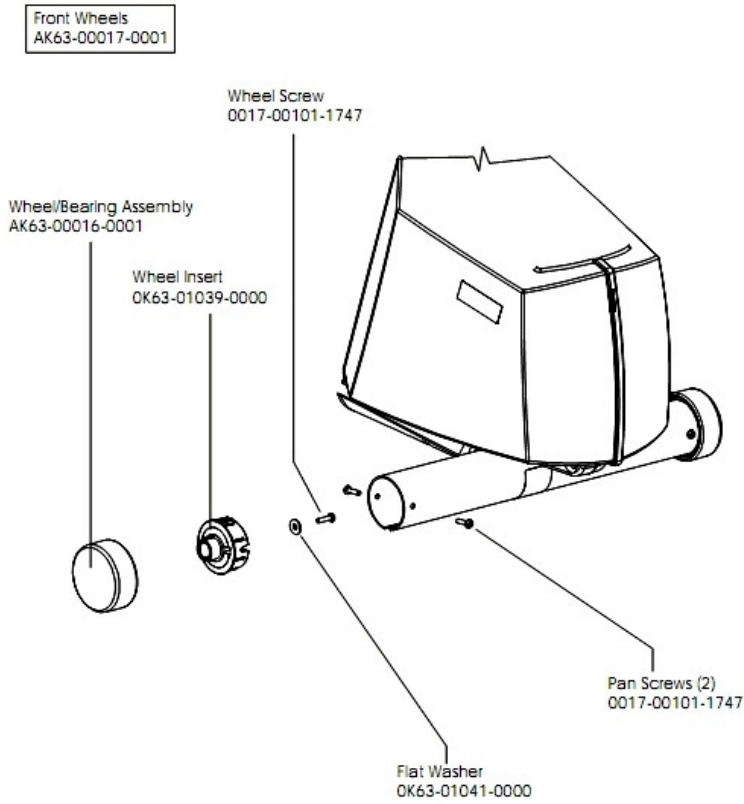

Front Wheel Assembly

Ref #	Part Number	Qty	Description
-	AK63-00017-0001	2	Front Wheel Assembly
-	OK63-01039-0000	2	Wheel Insert
-	0017-00101-1747	6	Hardware: Pan Screw 0.75"
-	OK63-01041-0000	2	Hardware: Flat Washer
-	AK63-00016-0001	2	Wheel/Bearing Assembly