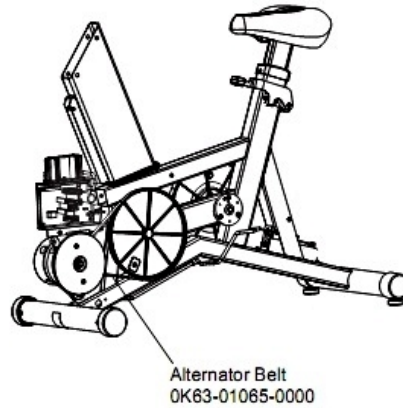

## Table of Contents

---

<a href="#">Alternator with Pulley</a> .....	3
<a href="#">Belts</a> .....	4
<a href="#">Cables</a> .....	5
<a href="#">Console and Related Components</a> .....	6
<a href="#">Console Mounting Screws and Polar Covers</a> .....	7
<a href="#">Console Support Assembly</a> .....	8
<a href="#">Crankshaft and Bearing Assembly</a> .....	9
<a href="#">Front Wheel Assembly</a> .....	10
<a href="#">Handlebar Assembly</a> .....	11
<a href="#">Idler Bracket Assembly</a> .....	12
<a href="#">Intermediate Shaft and Bearing Assembly</a> .....	13
<a href="#">Left Side Shroud and Crank Arm</a> .....	14
<a href="#">Miscellaneous</a> .....	15
<a href="#">PCB Mounting Bracket Assembly</a> .....	16
<a href="#">Resistor Assembly</a> .....	17
<a href="#">Right Side Shroud and Crank Arm</a> .....	18
<a href="#">Seat Latch Assembly</a> .....	19
<a href="#">Seat Post Assembly</a> .....	20
<a href="#">Seat Post Shrouds</a> .....	21

# Alternator with Pulley

Alternator w/Pulley  
AK63-00093-0000

Ref #	Part Number	Qty	Description
-	OK61-01027-0000	1	Flywheel: 6.75" D
-	AK63-00093-0000	1	Alternator w/Pulley
-	0017-00101-0956	1	Hardware: Bolt 2"
-	0017-00009-0895	1	Alternator Brush Kit
-	0017-00009-0841	1	Alternator
-	0017-00103-0117	1	Hardware: Locking Nut 1/2" ID
-	0017-00104-0044	2	Hardware: Washer 0.75" OD

## Belts

---

Ref #	Part Number	Qty	Description
-	OK63-01405-0000	1	BELT: POLY-V; 390J6; 39.00 IN
-	GK63-00002-0079	1	Kit: Upright/Rec Belt And Pulley

### Cables

Ref #	Part Number	Qty	Description
-	AK63-00037-0002	1	Console Cable
-	AK63-00069-0000	1	Heart Rate Cable
-	AK63-00038-0000	1	Lower Console Cable
-	AK63-00050-0000	1	Reed Switch Bracket Assembly
-	AK63-00029-0001	1	Power Control Cable Assembly
-	AK63-00028-0001	1	LifePulse Cable
-	AK63-00120-0000	1	Polar Cable with Bracket
-	AK36-00021-0003	1	Cable Assembly