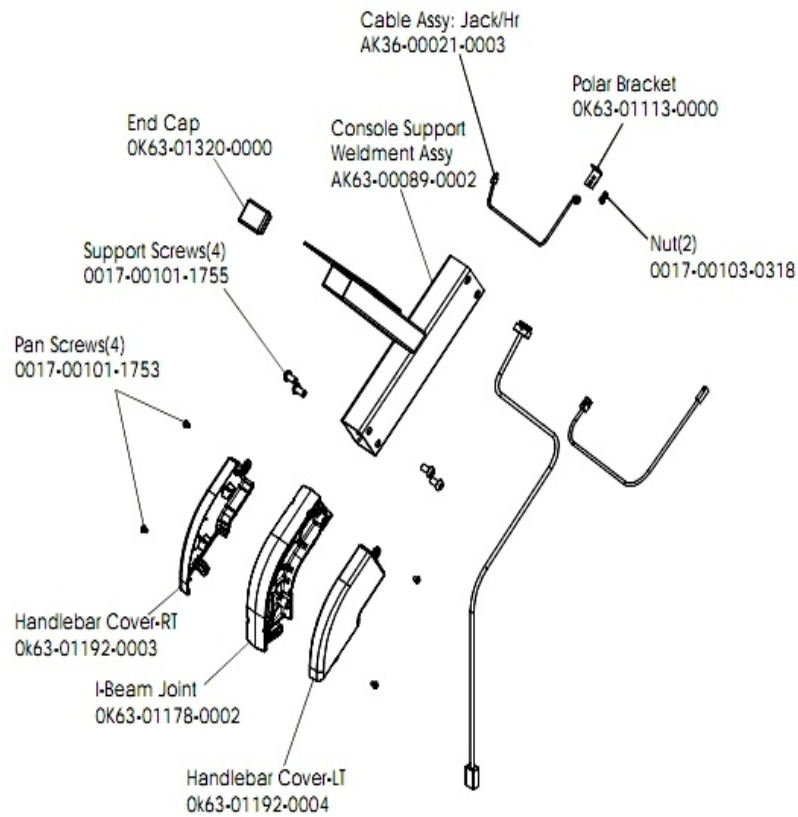

### Cables

Ref #	Part Number	Qty	Description
-	AK63-00037-0002	1	Console Cable
-	AK63-00069-0000	1	Heart Rate Cable
-	AK63-00038-0000	1	Lower Console Cable
-	AK63-00050-0000	1	Reed Switch Bracket Assembly
-	AK63-00029-0001	1	Power Control Cable Assembly
-	AK63-00028-0001	1	LifePulse Cable
-	AK63-00120-0000	1	Polar Cable with Bracket
-	AK36-00021-0003	1	Cable Assembly

## Console and Related Components

Ref #	Part Number	Qty	Description
-	AK63-00251-0001	1	Console-Assembly: 95CEZ; English
-	AK32-00134-0000	1	Headphone Jack Assembly
-	OK63-01029-0001	1	Battery Door
-	B084-92222-B000	1	Console Board - Lower
-	AK63-00250-0001	1	Bezel/Switch with Overlay Assembly
-	0017-00101-1650	34	Hardware: Phillips Pan Screw 0.375"
-	AK63-00038-0000	1	Lower Console Cable
-	A084-92219-A019	1	PCB Assembly
-	AK32-00147-0000	1	Cable Headphone Assembly
-	AK63-00121-0001	1	Console Case Assembly

## Console Mounting Screws and Polar Covers

Ref #	Part Number	Qty	Description
-	OK63-01030-0001	1	Accessory Tray
-	AK61-00035-0000	2	Leg Leveler
-	OK36-01059-0002	1	Insulator Receiver Tube
-	SK40-00045-0001	1	Polar HR Kit
-	0017-00101-1755	8	Hardware: TORX Bolt 0.75"
-	0017-00101-1744	12	Hardware: Phillips Pan Screw
-	OK63-01146-0002	1	Lower Cover
-	OK63-01145-0002	1	Upper Cover

# Console Support Assembly

Ref #	Part Number	Qty	Description
-	0017-00101-1753	4	Hardware: Pan Screw 0.3125"
-	AK63-00089-0002	1	Console Support Weldment Assembly
-	0017-00101-1755	4	Hardware: TORX Bolt 0.75"
-	OK63-01192-0003	1	Handlebar Cover Right
-	AK36-00021-0003	1	Cable Assembly
-	OK63-01192-0004	1	Handlebar Cover Left
-	OK63-01113-0000	1	Polar Bracket
-	OK63-01320-0000	1	End Cap
-	OK63-01178-0002	1	Console Support Elbow 6"
-	0017-00103-0318	2	Hardware: Nut