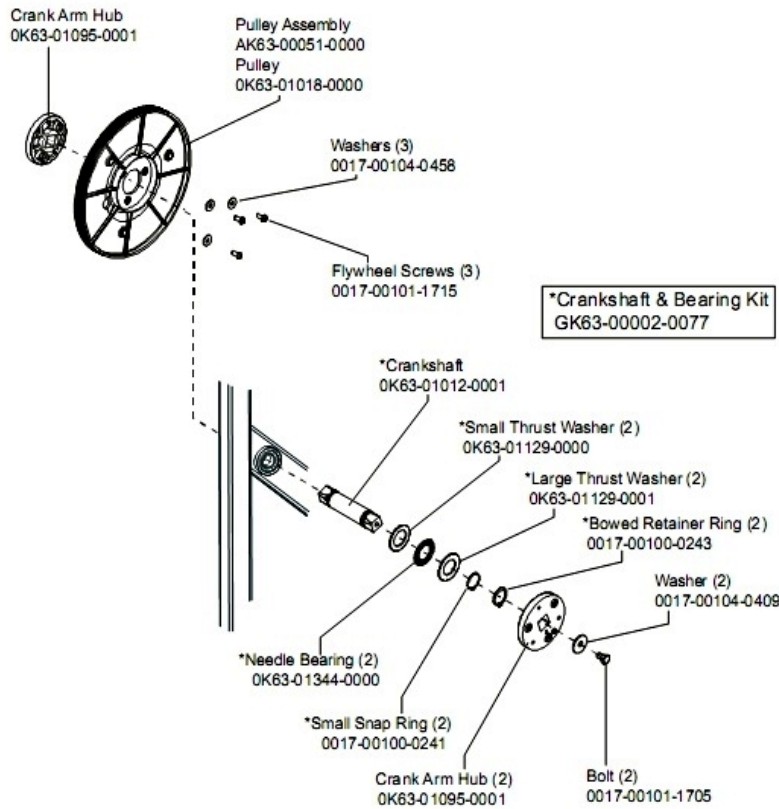

## Console Mounting Screws and Polar Covers

Ref #	Part Number	Qty	Description
-	OK63-01030-0001	1	Accessory Tray
-	AK61-00035-0000	2	Leg Leveler
-	OK36-01059-0002	1	Insulator Receiver Tube
-	SK40-00045-0001	1	Polar HR Kit
-	0017-00101-1755	8	Hardware: TORX Bolt 0.75"
-	0017-00101-1744	12	Hardware: Phillips Pan Screw
-	OK63-01146-0002	1	Lower Cover
-	OK63-01145-0002	1	Upper Cover

# Console Support Assembly

Ref #	Part Number	Qty	Description
-	0017-00101-1753	4	Hardware: Pan Screw 0.3125"
-	AK63-00089-0002	1	Console Support Weldment Assembly
-	0017-00101-1755	4	Hardware: TORX Bolt 0.75"
-	OK63-01192-0003	1	Handlebar Cover Right
-	AK36-00021-0003	1	Cable Assembly
-	OK63-01192-0004	1	Handlebar Cover Left
-	OK63-01113-0000	1	Polar Bracket
-	OK63-01320-0000	1	End Cap
-	OK63-01178-0002	1	Console Support Elbow 6"
-	0017-00103-0318	2	Hardware: Nut

# Crankshaft and Bearing Assembly

Ref #	Part Number	Qty	Description
-	0K63-01344-0000	2	Hardware: Needle Bearing
-	0017-00101-1705	2	Hardware: Bolt 0.5"
-	0017-00100-0243	2	Hardware: Bowed Retaining Ring .984"
-	0K63-01095-0001	3	Crank Arm Hub
-	0017-00100-0241	2	Hardware: Small Snap Ring .984"
-	AK63-00051-0000	1	Pulley Assembly
-	0K63-01018-0000	1	Crank Pulley
-	0017-00104-0458	3	Hardware: Flat Washer 0.75" OD
-	0K63-01129-0001	2	Hardware: Large Thrust Washer
-	0K63-01129-0000	2	Hardware: Small Thrust Washer
-	0K63-01012-0001	1	Crankshaft
-	GK63-00002-0077	1	Crankshaft and Bearing Kit
-	0017-00104-0409	2	Hardware: Washer 1.125" OD
-	0017-00101-1715	3	Hardware: TORX Cap Screw 0.625"