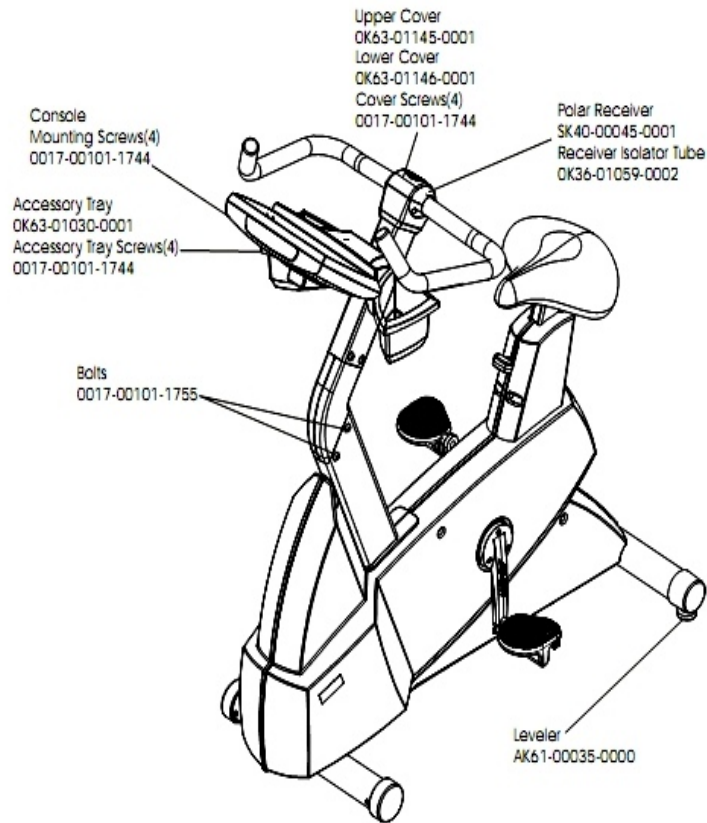

Console Mounting Screws and Polar Covers

Ref #	Part Number	Qty	Description
-	OK63-01030-0001	1	Accessory Tray
-	AK61-00035-0000	2	Leg Leveler
-	OK36-01059-0002	1	Insulator Receiver Tube
-	SK40-00045-0001	1	Polar HR Kit
-	0017-00101-1755	8	Hardware: TORX Bolt 0.75"
-	0017-00101-1744	12	Hardware: Phillips Pan Screw
-	OK63-01146-0002	1	Lower Cover
-	OK63-01145-0002	1	Upper Cover