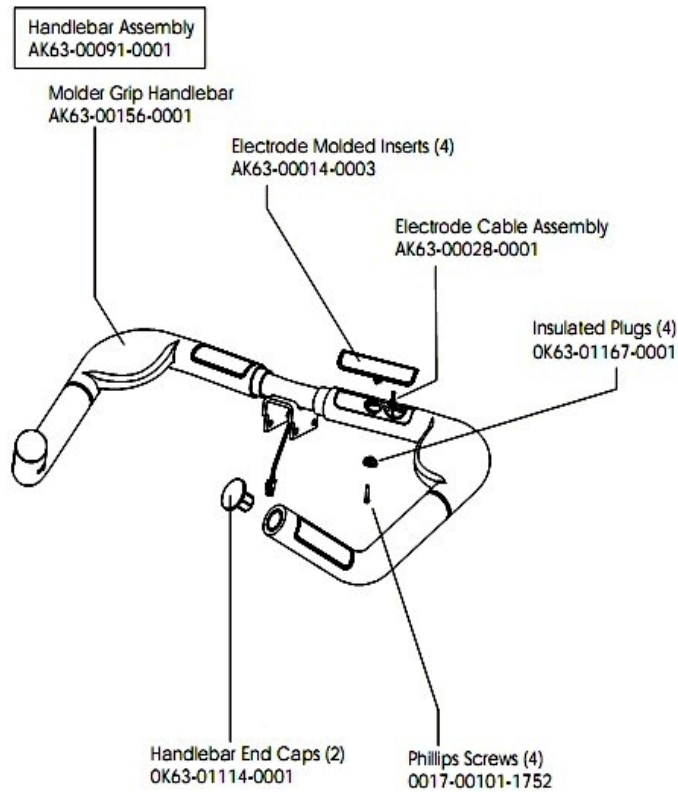

# Console Support Assembly

Ref #	Part Number	Qty	Description
-	0017-00101-1753	4	Hardware: Pan Screw 0.3125"
-	AK63-00089-0002	1	Console Support Weldment Assembly
-	0017-00101-1755	4	Hardware: TORX Bolt 0.75"
-	OK63-01192-0003	1	Handlebar Cover Right
-	AK36-00021-0003	1	Cable Assembly
-	OK63-01192-0004	1	Handlebar Cover Left
-	OK63-01113-0000	1	Polar Bracket
-	OK63-01320-0000	1	End Cap
-	OK63-01178-0002	1	Console Support Elbow 6"
-	0017-00103-0318	2	Hardware: Nut

# Crankshaft and Bearing Assembly

Ref #	Part Number	Qty	Description
-	0K63-01344-0000	2	Hardware: Needle Bearing
-	0017-00101-1705	2	Hardware: Bolt 0.5"
-	0017-00100-0243	2	Hardware: Bowed Retaining Ring .984"
-	0K63-01095-0001	3	Crank Arm Hub
-	0017-00100-0241	2	Hardware: Small Snap Ring .984"
-	AK63-00051-0000	1	Pulley Assembly
-	0K63-01018-0000	1	Crank Pulley
-	0017-00104-0458	3	Hardware: Flat Washer 0.75" OD
-	0K63-01129-0001	2	Hardware: Large Thrust Washer
-	0K63-01129-0000	2	Hardware: Small Thrust Washer
-	0K63-01012-0001	1	Crankshaft
-	GK63-00002-0077	1	Crankshaft and Bearing Kit
-	0017-00104-0409	2	Hardware: Washer 1.125" OD
-	0017-00101-1715	3	Hardware: TORX Cap Screw 0.625"

# Front Wheel Assembly

Ref #	Part Number	Qty	Description
-	AK63-00017-0001	2	Front Wheel Assembly
-	OK63-01039-0000	2	Wheel Insert
-	0017-00101-1747	6	Hardware: Pan Screw 0.75"
-	OK63-01041-0000	2	Hardware: Flat Washer
-	AK63-00016-0001	2	Wheel/Bearing Assembly

# Handlebar Assembly

Ref #	Part Number	Qty	Description
-	AK63-00014-0003	4	Heart Rate Electrode
-	OK66-01141-0002	4	Plug: Insulator; Stealth Grey; Purchased
-	OK63-01114-0001	2	Bullhorn Cap
-	AK63-00028-0001	1	LifePulse Cable
-	0017-00101-1752	4	Hardware: Phillips Screw 1"
-	AK63-00091-0001	2	Handle Bar