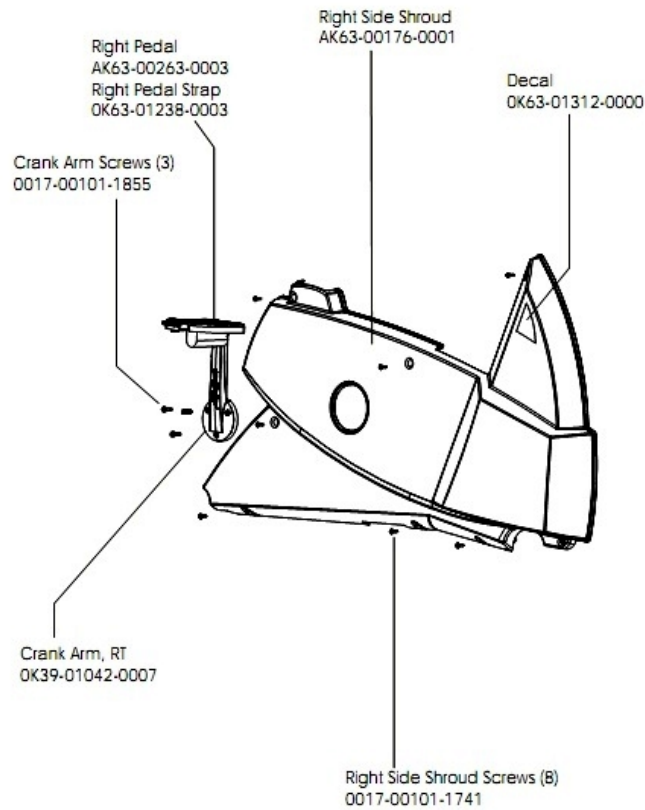

Right Side Shroud and Crank Arm

Ref #	Part Number	Qty	Description
-	AK63-00263-0003	1	Pedal: Right
-	0017-00101-1855	3	Hardware: TORX Screw 0.875"
-	OK63-01238-0003	1	Right Pedal Strap
-	AK63-00298-0007	1	SHROUD W/DECAL ASSY; RT; LIFECYCLE
-	OK63-01312-0000	1	Decal
-	OK39-01042-0007	1	Crank Arm: Right
-	0017-00101-1741	8	Hardware: Screw