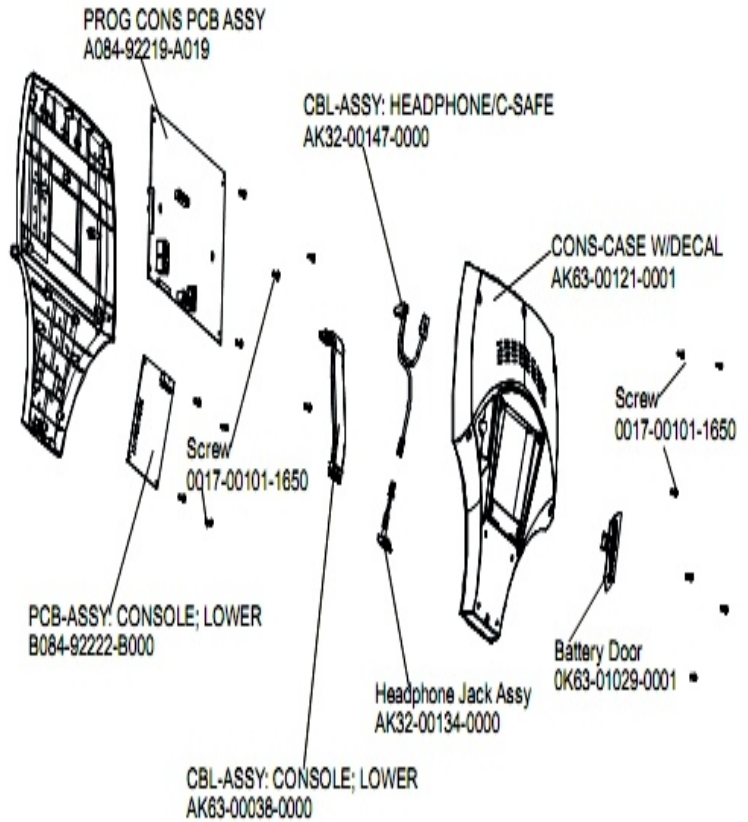

Console and Related Components

Ref #	Part Number	Qty	Description
-	AK63-00251-0001	1	Console-Assembly: 95CEZ; English
-	AK32-00134-0000	1	Headphone Jack Assembly
-	OK63-01029-0001	1	Battery Door
-	B084-92222-B000	1	Console Board - Lower
-	AK63-00250-0001	1	Bezel/Switch with Overlay Assembly
-	0017-00101-1650	34	Hardware: Phillips Pan Screw 0.375"
-	AK63-00038-0000	1	Lower Console Cable
-	A084-92219-A019	1	PCB Assembly
-	AK32-00147-0000	1	Cable Headphone Assembly
-	AK63-00121-0001	1	Console Case Assembly