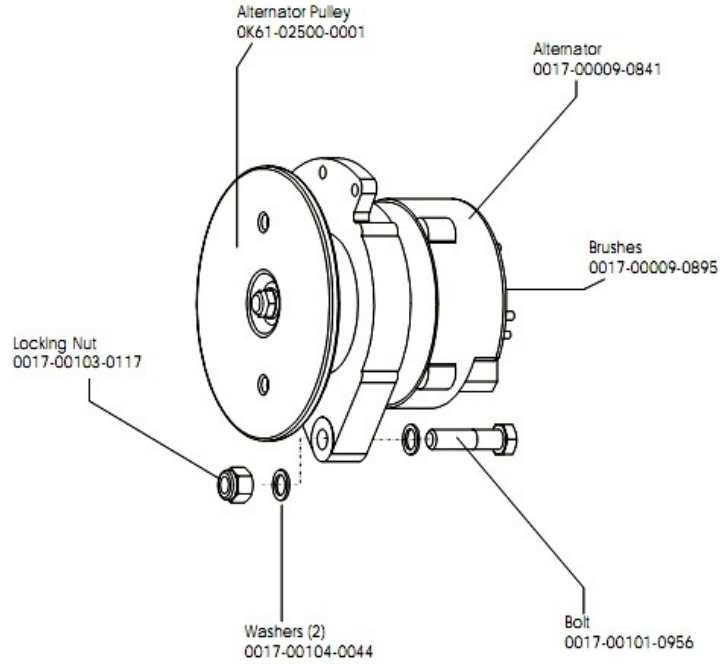

## Table of Contents

---

<a href="#">Alternator with Pulley</a> .....	3
<a href="#">Belts</a> .....	4
<a href="#">Cables</a> .....	5
<a href="#">Console and Related Components</a> .....	6
<a href="#">Console Mounting Screws and Polar Covers</a> .....	7
<a href="#">Console Support Assembly</a> .....	8
<a href="#">Crankshaft and Bearing Assembly</a> .....	9
<a href="#">Front Wheel Assembly</a> .....	10
<a href="#">Handlebar Assembly</a> .....	11
<a href="#">Idler Bracket Assembly</a> .....	12
<a href="#">Intermediate Shaft and Bearing Assembly</a> .....	13
<a href="#">Left Side Shroud and Crank Arm</a> .....	14
<a href="#">Miscellaneous</a> .....	15
<a href="#">PCB Mounting Bracket Assembly</a> .....	16
<a href="#">Resistor Assembly</a> .....	17
<a href="#">Right Side Shroud and Crank Arm</a> .....	18
<a href="#">Seat Latch Assembly</a> .....	19
<a href="#">Seat Post Assembly</a> .....	20
<a href="#">Seat Post Shrouds</a> .....	21

# Alternator with Pulley

Alternator w/Pulley  
AK63-00093-0000

Ref #	Part Number	Qty	Description
-	OK61-01027-0000	1	Flywheel: 6.75" D
-	AK63-00093-0000	1	Alternator w/Pulley
-	0017-00101-0956	1	Hardware: Bolt 2"
-	0017-00009-0895	1	Alternator Brush Kit
-	0017-00009-0841	1	Alternator
-	0017-00103-0117	1	Hardware: Locking Nut 1/2" ID
-	0017-00104-0044	2	Hardware: Washer 0.75" OD