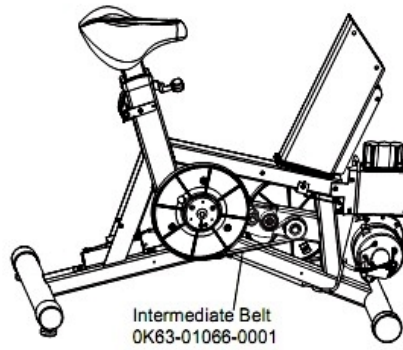

## Table of Contents

---

<a href="#">Alternator with Pulley</a> .....	3
<a href="#">Belts</a> .....	4
<a href="#">Cables</a> .....	5
<a href="#">Console and Related Components</a> .....	6
<a href="#">Console Mounting Screws and Polar Covers</a> .....	7
<a href="#">Console Support Assembly</a> .....	8
<a href="#">Crankshaft and Bearing Assembly</a> .....	9
<a href="#">Front Wheel Assembly</a> .....	10
<a href="#">Handlebar Assembly</a> .....	11
<a href="#">Idler Bracket Assembly</a> .....	12
<a href="#">Intermediate Shaft and Bearing Assembly</a> .....	13
<a href="#">Left Side Shroud and Crank Arm</a> .....	14
<a href="#">Miscellaneous</a> .....	15
<a href="#">PCB Mounting Bracket Assembly</a> .....	16
<a href="#">Resistor Assembly</a> .....	17
<a href="#">Right Side Shroud and Crank Arm</a> .....	18
<a href="#">Seat Latch Assembly</a> .....	19
<a href="#">Seat Post Assembly</a> .....	20
<a href="#">Seat Post Shrouds</a> .....	21

# Alternator with Pulley

Alternator w/Pulley  
AK63-00093-0000

Ref #	Part Number	Qty	Description
-	OK61-01027-0000	1	Flywheel: 6.75" D
-	AK63-00093-0000	1	Alternator w/Pulley
-	0017-00101-0956	1	Hardware: Bolt 2"
-	0017-00009-0895	1	Alternator Brush Kit
-	0017-00009-0841	1	Alternator
-	0017-00103-0117	1	Hardware: Locking Nut 1/2" ID
-	0017-00104-0044	2	Hardware: Washer 0.75" OD

## Belts

---

Ref #	Part Number	Qty	Description
-	OK63-01405-0000	1	BELT: POLY-V; 390J6; 39.00 IN
-	GK63-00002-0079	1	Kit: Upright/Rec Belt And Pulley