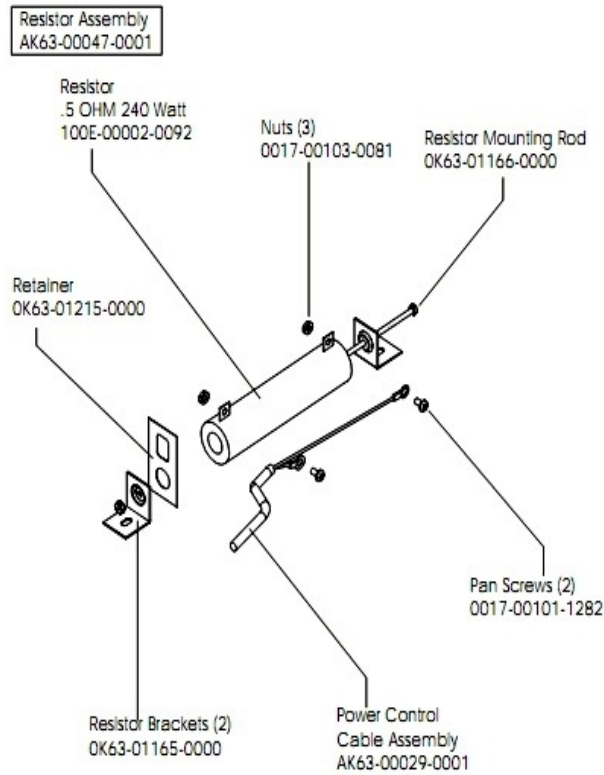

Resistor Assembly

Ref #	Part Number	Qty	Description
-	OK63-01215-0000	1	Hardware: Resistor Retainer
-	100E-00002-0092	1	Resistor .5 OHM 240 Watt
-	AK63-00047-0001	1	Resistor Assembly
-	OK63-01166-0000	1	Resistor Mounting Rod
-	AK63-00029-0001	1	Power Control Cable Assembly
-	OK63-01165-0000	2	Resistor Bracket
-	0017-00103-0081	3	Hardware: Hex Nut ID
-	0017-00101-1282	2	Hardware: TORX Screw 0.375"