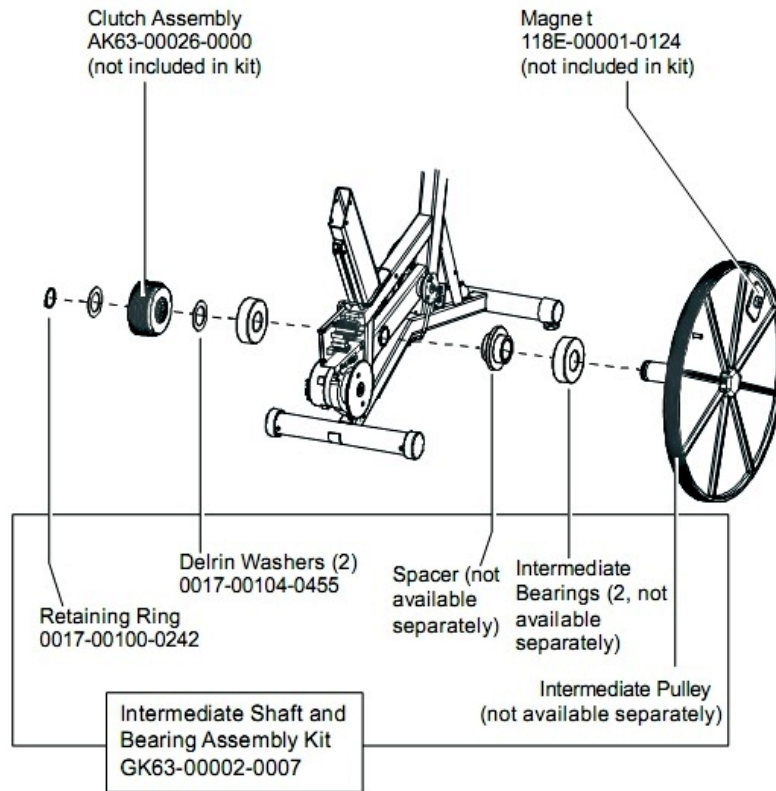

# Handlebar Assembly

Ref #	Part Number	Qty	Description
-	AK63-00014-0003	4	Heart Rate Electrode
-	OK66-01141-0002	4	Plug: Insulator; Stealth Grey; Purchased
-	OK63-01114-0001	2	Bullhorn Cap
-	AK63-00028-0001	1	LifePulse Cable
-	0017-00101-1752	4	Hardware: Phillips Screw 1"
-	AK63-00091-0001	2	Handle Bar

## Idler Bracket Assembly

---

Idler Bracket – AK63-00021-0000

Ref #	Part Number	Qty	Description
-	AK63-00008-0000	1	Idler w/Bearing
-	0017-00103-0218	1	Hardware: Lock Nut 3/8" ID
-	AK63-00021-0000	1	Idler Bracket Assembly
-	0K63-01050-0000	1	Idler Bracket

## Intermediate Shaft and Bearing Assembly

Ref #	Part Number	Qty	Description
-	GK63-00002-0007	1	Intermediate Shaft and Bearing Assembly
-	0017-00100-0242	1	Hardware: Retaining Ring .781"
-	GK63-00002-0079	1	Kit: Upright/Rec Belt And Pulley
-	118E-00001-0124	1	Auto-Start Magnet
-	0017-00104-0455	2	Hardware: Delrin Washer 1.250" OD