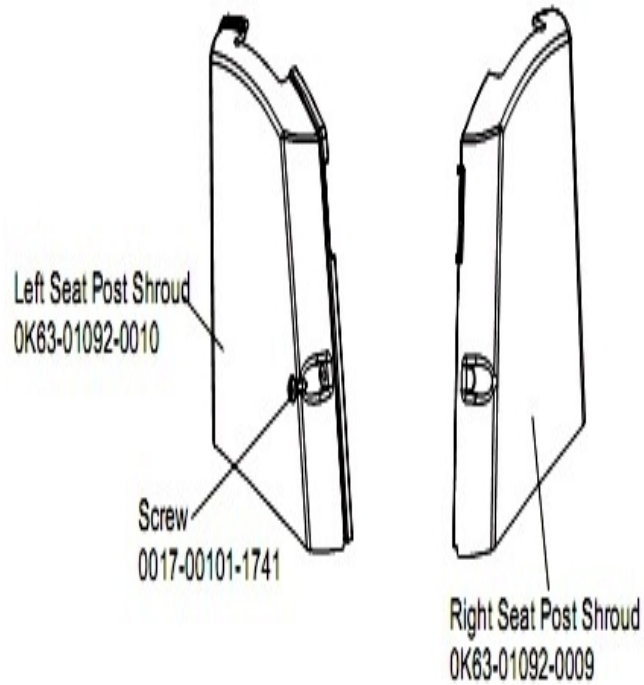

Seat Post Shrouds

Ref #	Part Number	Qty	Description
-	0017-00101-1741	1	Hardware: Screw
-	0K63-01092-0009	1	Right Seat Post Shroud
-	0K63-01092-0010	1	Left Seat Post Shroud