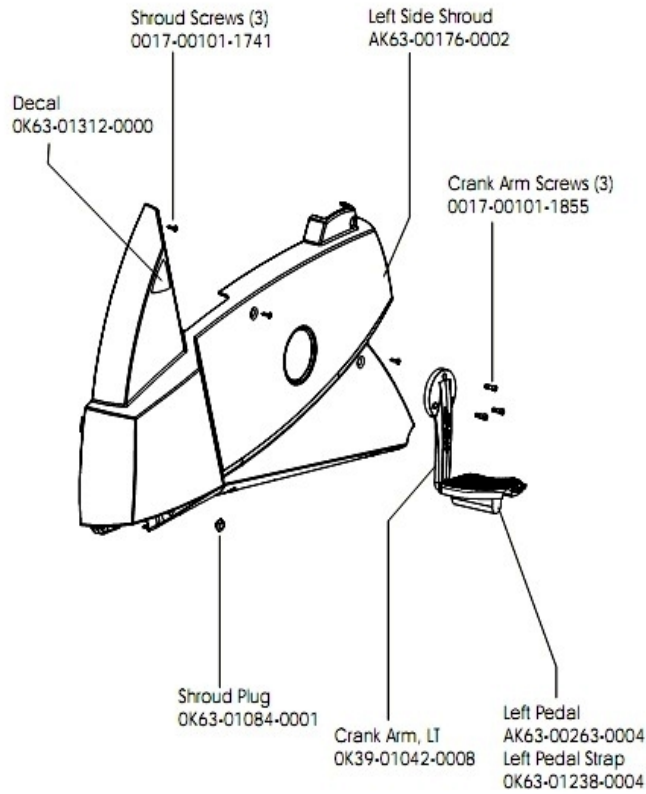

Left Side Shroud and Crank Arm

Ref #	Part Number	Qty	Description
-	0017-00101-1741	3	Hardware: Screw
-	OK39-01042-0008	1	Crank Arm: Left
-	OK63-01312-0000	1	Decal
-	OK63-01084-0001	1	Shroud Plug
-	OK63-01238-0004	1	Left Pedal Strap
-	0017-00101-1855	3	Hardware: TORX Screw 0.875"
-	AK63-00263-0004	1	Pedal: Left
-	AK63-00299-0002	1	Shroud: W/Decal: Left