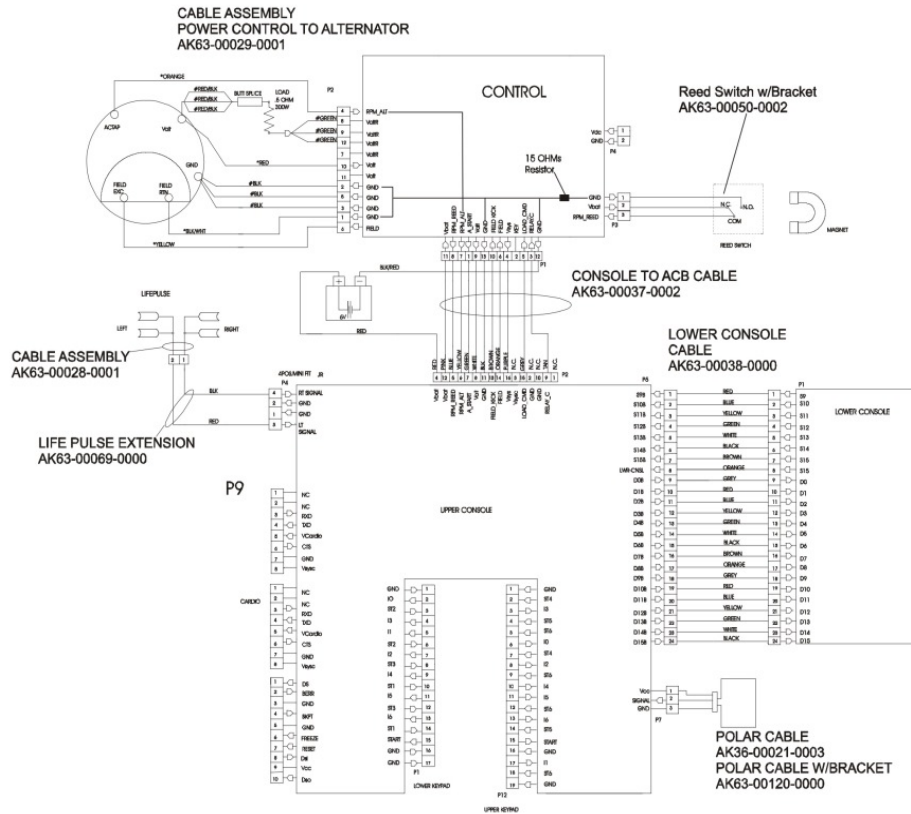

## Table of Contents

---

<a href="#">Alternator with Pulley</a> .....	3
<a href="#">Belts</a> .....	4
<a href="#">Cables</a> .....	5
<a href="#">Console and Related Components</a> .....	6
<a href="#">Console Mounting Screws and Polar Covers</a> .....	7
<a href="#">Console Support Assembly</a> .....	8
<a href="#">Crankshaft and Bearing Assembly</a> .....	9
<a href="#">Front Wheel Assembly</a> .....	10
<a href="#">Handlebar Assembly</a> .....	11
<a href="#">Idler Bracket Assembly</a> .....	12
<a href="#">Intermediate Shaft and Bearing Assembly</a> .....	13
<a href="#">Left Side Shroud and Crank Arm</a> .....	14
<a href="#">Miscellaneous</a> .....	15
<a href="#">PCB Mounting Bracket Assembly</a> .....	16
<a href="#">Resistor Assembly</a> .....	17
<a href="#">Right Side Shroud and Crank Arm</a> .....	18
<a href="#">Seat Latch Assembly</a> .....	19
<a href="#">Seat Post Assembly</a> .....	20
<a href="#">Seat Post Shrouds</a> .....	21

# Alternator with Pulley

Alternator w/Pulley  
AK63-00093-0000

Ref #	Part Number	Qty	Description
-	OK61-01027-0000	1	Flywheel: 6.75" D
-	AK63-00093-0000	1	Alternator w/Pulley
-	0017-00101-0956	1	Hardware: Bolt 2"
-	0017-00009-0895	1	Alternator Brush Kit
-	0017-00009-0841	1	Alternator
-	0017-00103-0117	1	Hardware: Locking Nut 1/2" ID
-	0017-00104-0044	2	Hardware: Washer 0.75" OD

## Belts

---

Ref #	Part Number	Qty	Description
-	OK63-01405-0000	1	BELT: POLY-V; 390J6; 39.00 IN
-	GK63-00002-0079	1	Kit: Upright/Rec Belt And Pulley

### Cables

Ref #	Part Number	Qty	Description
-	AK63-00037-0002	1	Console Cable
-	AK63-00069-0000	1	Heart Rate Cable
-	AK63-00038-0000	1	Lower Console Cable
-	AK63-00050-0000	1	Reed Switch Bracket Assembly
-	AK63-00029-0001	1	Power Control Cable Assembly
-	AK63-00028-0001	1	LifePulse Cable
-	AK63-00120-0000	1	Polar Cable with Bracket
-	AK36-00021-0003	1	Cable Assembly