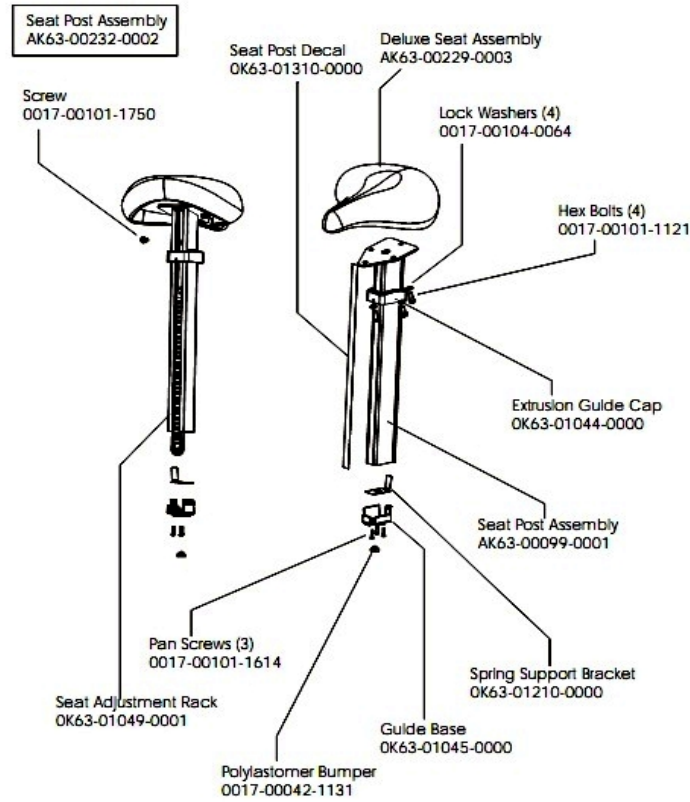

Seat Post Assembly

Ref #	Part Number	Qty	Description
-	OK63-01045-0000	1	Guide Base
-	OK63-01044-0000	1	Extrusion Guide Cap
-	0017-00104-0064	4	Hardware: Lock Washer 0.586" OD
-	OK63-01210-0000	1	Spring Support Bracket
-	0017-00101-1614	3	Hardware: Screw 0.625"
-	0017-00042-1131	1	Bumper
-	AK63-00229-0003	1	Deluxe Seat
-	0017-00101-1750	1	Hardware: Screw 0.75"
-	AK63-00099-0001	1	Seat Post Assembly
-	OK63-01049-0001	1	Seat Adjustment Rack
-	AK63-00232-0002	1	Seat Post Assembly
-	OK63-01310-0000	1	Seat Post Decal
-	0017-00101-1121	4	Hardware: Bolt 4.6875"