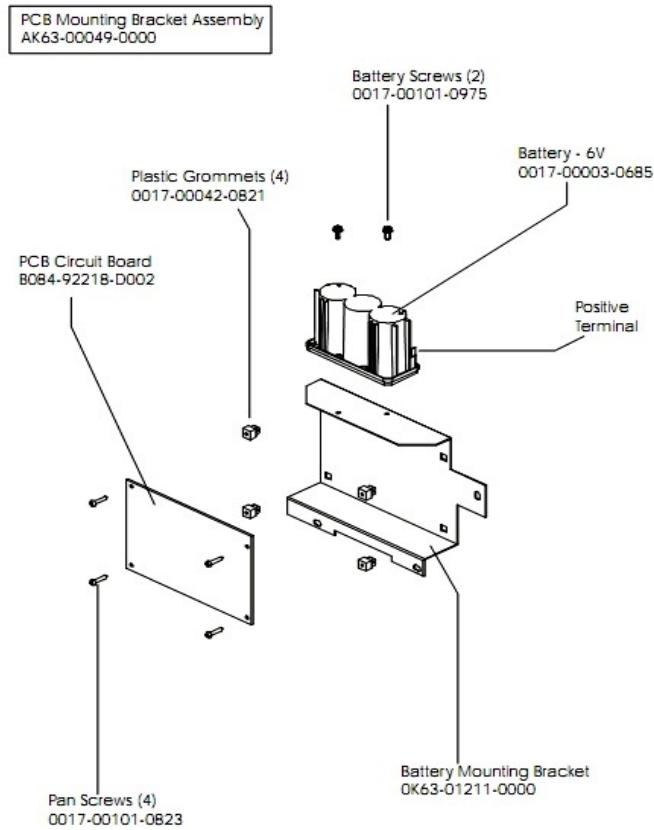

PCB Mounting Bracket Assembly

Ref #	Part Number	Qty	Description
-	0017-00003-0685	1	6V Battery
-	0017-00042-0821	4	Hardware: Plastic Grommet
-	B084-92218-0000	1	PCB Circuit Board
-	0017-00101-0823	4	Hardware: Screw 0.75"
-	0017-00101-0975	2	Hardware: Mounting Bolt 0.375"
-	AK63-00049-0000	1	PCB Mounting Bracket
-	0K63-01211-0000	1	Battery Mounting Bracket