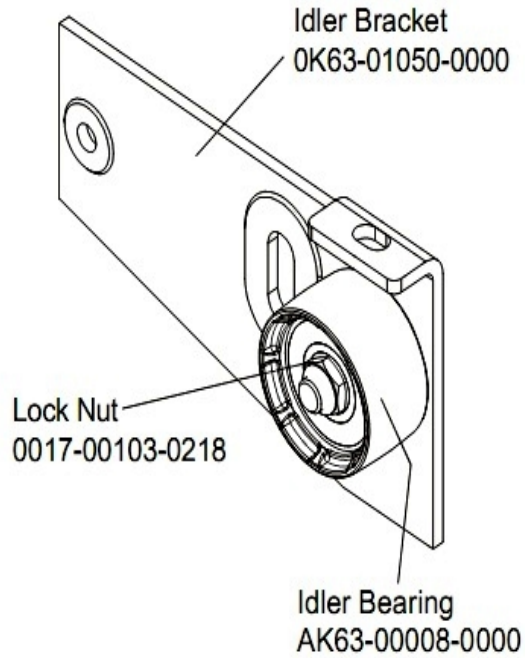

# Crankshaft and Bearing Assembly

Ref #	Part Number	Qty	Description
-	0K63-01344-0000	2	Hardware: Needle Bearing
-	0017-00101-1705	2	Hardware: Bolt 0.5"
-	0017-00100-0243	2	Hardware: Bowed Retaining Ring .984"
-	0K63-01095-0001	3	Crank Arm Hub
-	0017-00100-0241	2	Hardware: Small Snap Ring .984"
-	AK63-00051-0000	1	Pulley Assembly
-	0K63-01018-0000	1	Crank Pulley
-	0017-00104-0458	3	Hardware: Flat Washer 0.75" OD
-	0K63-01129-0001	2	Hardware: Large Thrust Washer
-	0K63-01129-0000	2	Hardware: Small Thrust Washer
-	0K63-01012-0001	1	Crankshaft
-	GK63-00002-0077	1	Crankshaft and Bearing Kit
-	0017-00104-0409	2	Hardware: Washer 1.125" OD
-	0017-00101-1715	3	Hardware: TORX Cap Screw 0.625"

# Front Wheel Assembly

Ref #	Part Number	Qty	Description
-	AK63-00017-0001	2	Front Wheel Assembly
-	OK63-01039-0000	2	Wheel Insert
-	0017-00101-1747	6	Hardware: Pan Screw 0.75"
-	OK63-01041-0000	2	Hardware: Flat Washer
-	AK63-00016-0001	2	Wheel/Bearing Assembly

# Handlebar Assembly

Ref #	Part Number	Qty	Description
-	AK63-00014-0003	4	Heart Rate Electrode
-	OK66-01141-0002	4	Plug: Insulator; Stealth Grey; Purchased
-	OK63-01114-0001	2	Bullhorn Cap
-	AK63-00028-0001	1	LifePulse Cable
-	0017-00101-1752	4	Hardware: Phillips Screw 1"
-	AK63-00091-0001	2	Handle Bar

## Idler Bracket Assembly

---

Idler Bracket – AK63-00021-0000

Ref #	Part Number	Qty	Description
-	AK63-00008-0000	1	Idler w/Bearing
-	0017-00103-0218	1	Hardware: Lock Nut 3/8" ID
-	AK63-00021-0000	1	Idler Bracket Assembly
-	0K63-01050-0000	1	Idler Bracket