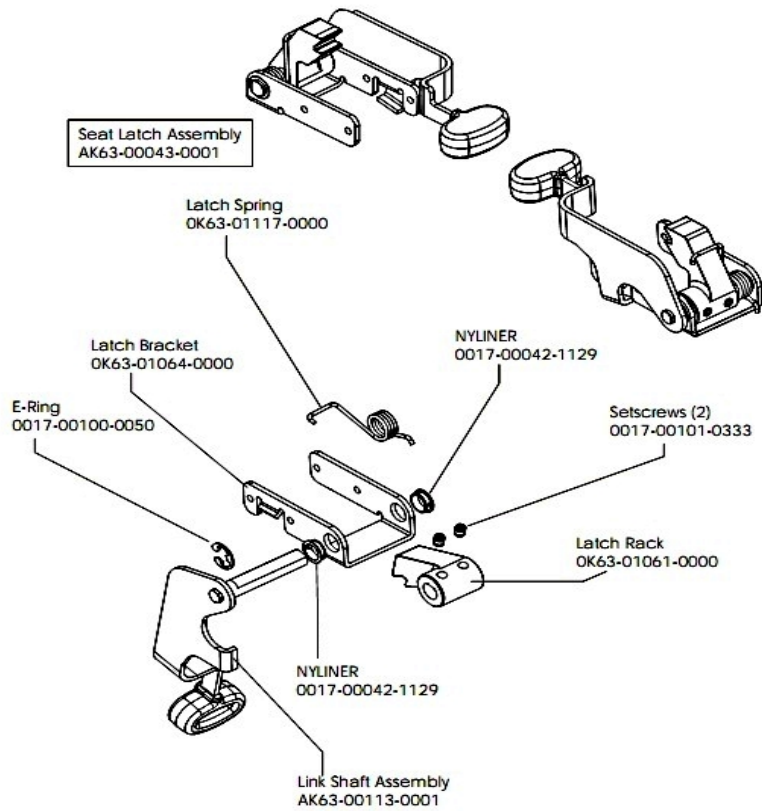

# PCB Mounting Bracket Assembly

Ref #	Part Number	Qty	Description
-	0017-00003-0685	1	6V Battery
-	0017-00042-0821	4	Hardware: Plastic Grommet
-	B084-92218-0000	1	PCB Circuit Board
-	0017-00101-0823	4	Hardware: Screw 0.75"
-	0017-00101-0975	2	Hardware: Mounting Bolt 0.375"
-	AK63-00049-0000	1	PCB Mounting Bracket
-	0K63-01211-0000	1	Battery Mounting Bracket

# Resistor Assembly

Ref #	Part Number	Qty	Description
-	OK63-01215-0000	1	Hardware: Resistor Retainer
-	100E-00002-0092	1	Resistor .5 OHM 240 Watt
-	AK63-00047-0001	1	Resistor Assembly
-	OK63-01166-0000	1	Resistor Mounting Rod
-	AK63-00029-0001	1	Power Control Cable Assembly
-	OK63-01165-0000	2	Resistor Bracket
-	0017-00103-0081	3	Hardware: Hex Nut ID
-	0017-00101-1282	2	Hardware: TORX Screw 0.375"

## Right Side Shroud and Crank Arm

Ref #	Part Number	Qty	Description
-	AK63-00263-0003	1	Pedal: Right
-	0017-00101-1855	3	Hardware: TORX Screw 0.875"
-	OK63-01238-0003	1	Right Pedal Strap
-	AK63-00298-0007	1	SHROUD W/DECAL ASSY; RT; LIFECYCLE
-	OK63-01312-0000	1	Decal
-	OK39-01042-0007	1	Crank Arm: Right
-	0017-00101-1741	8	Hardware: Screw

## Seat Latch Assembly

Ref #	Part Number	Qty	Description
-	AK63-00113-0001	1	Link Shaft Assembly
-	OK63-01117-0000	1	Latch Spring
-	0017-00100-0050	1	Hardware: E-Ring .5"
-	OK63-01064-0000	1	Latch Bracket
-	0017-00101-0333	2	Hardware: Screw 0.3125"
-	OK63-01061-0000	1	Latch Rack
-	AK63-00043-0001	1	Seat Latch Assembly
-	0017-00042-1129	2	Hardware: Nyliner Ring - 1/2" Diameter