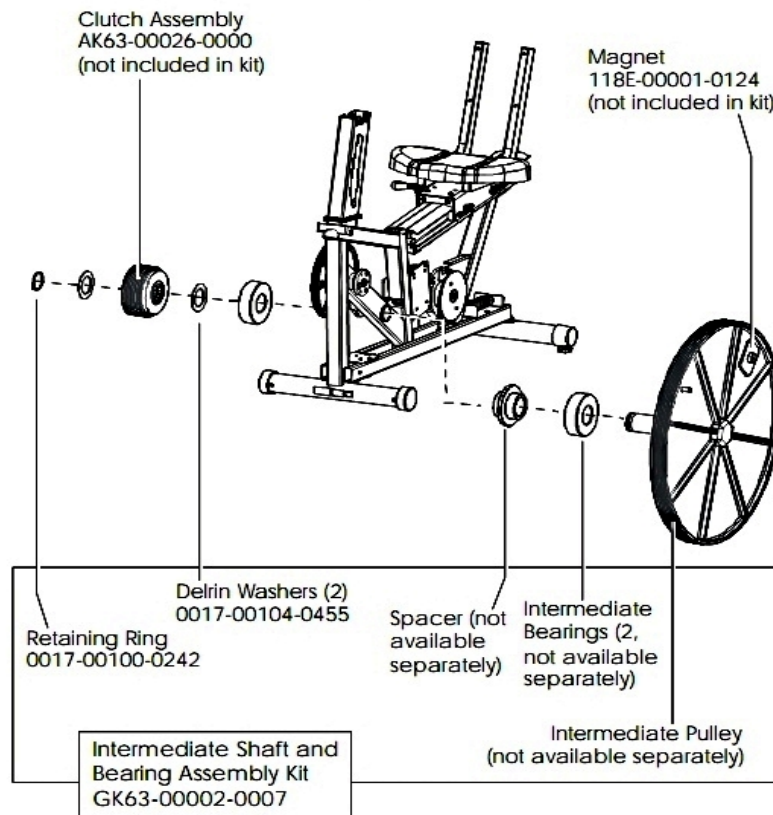

Intermediate Shaft and Bearing Assembly

Ref #	Part Number	Qty	Description
-	GK63-00002-0007	1	Intermediate Shaft and Bearing Assembly
-	0017-00100-0242	1	Hardware: Retaining Ring .781"
-	118E-00001-0124	1	Auto-Start Magnet
-	0017-00104-0455	2	Hardware: Delrin Washer 1.250" OD
-	GK63-00002-0079	1	Kit: Upright/Rec Belt And Pulley