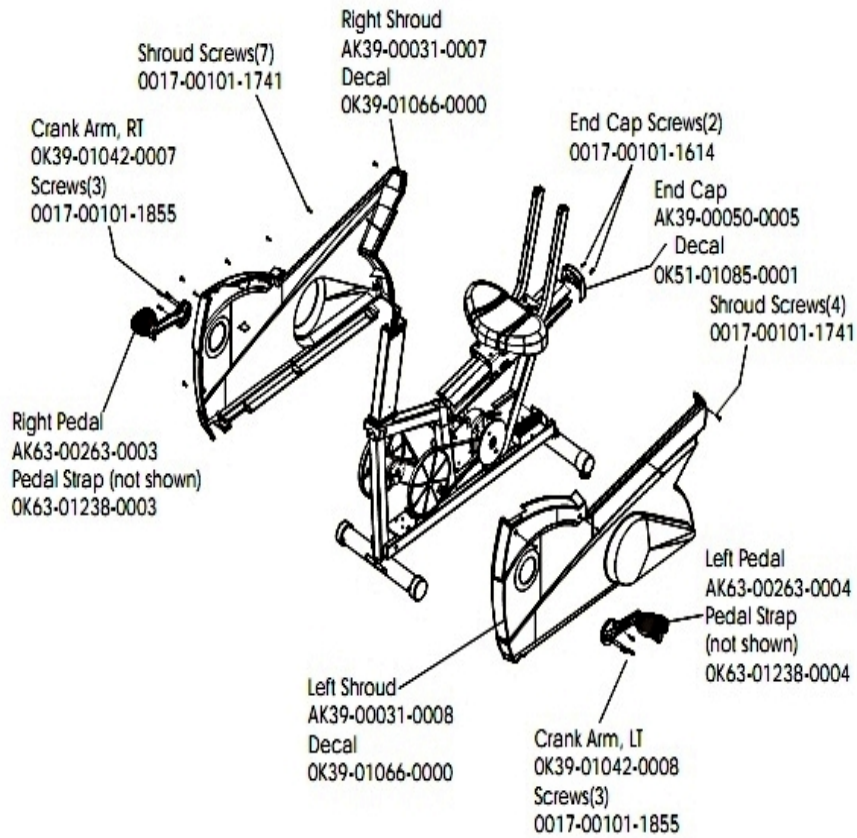

Shrouds, End Cap and Pedals

Ref #	Part Number	Qty	Description
-	AK39-00031-0008	1	Shroud with Decal - Left
-	AK39-00050-0005	1	End Cap
-	0017-00101-1855	6	Hardware: TORX Screw 0.875"
-	AK63-00263-0004	1	Pedal: Left
-	AK39-00031-0007	1	Shroud with Decal - Right
-	OK51-01085-0001	1	Decal
-	0017-00101-1741	11	Hardware: Screw
-	OK39-01042-0008	1	Crank Arm: Left
-	0017-00101-1614	2	Hardware: Screw 0.625"
-	OK39-01066-0000	2	Decal
-	OK63-01238-0003	1	Right Pedal Strap
-	AK63-00263-0003	1	Pedal: Right
-	OK39-01042-0007	1	Crank Arm: Right
-	OK63-01238-0004	1	Left Pedal Strap