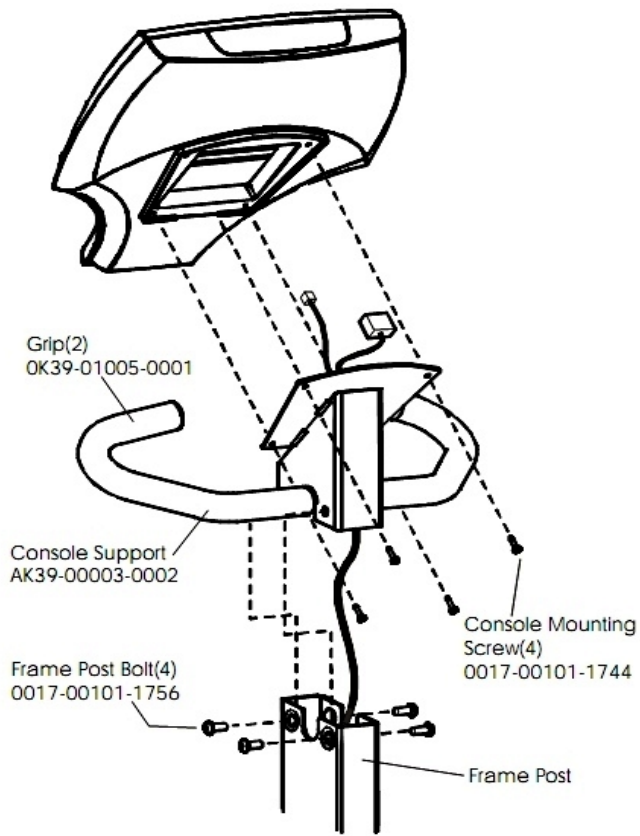

Console Support Assembly

Ref #	Part Number	Qty	Description
-	AK39-00003-0002	1	Console Support
-	0017-00101-1744	4	Hardware: Phillips Pan Screw
-	OK39-01005-0001	2	Grip
-	0017-00101-1756	4	Hardware: Frame Post Bolt 0.75"