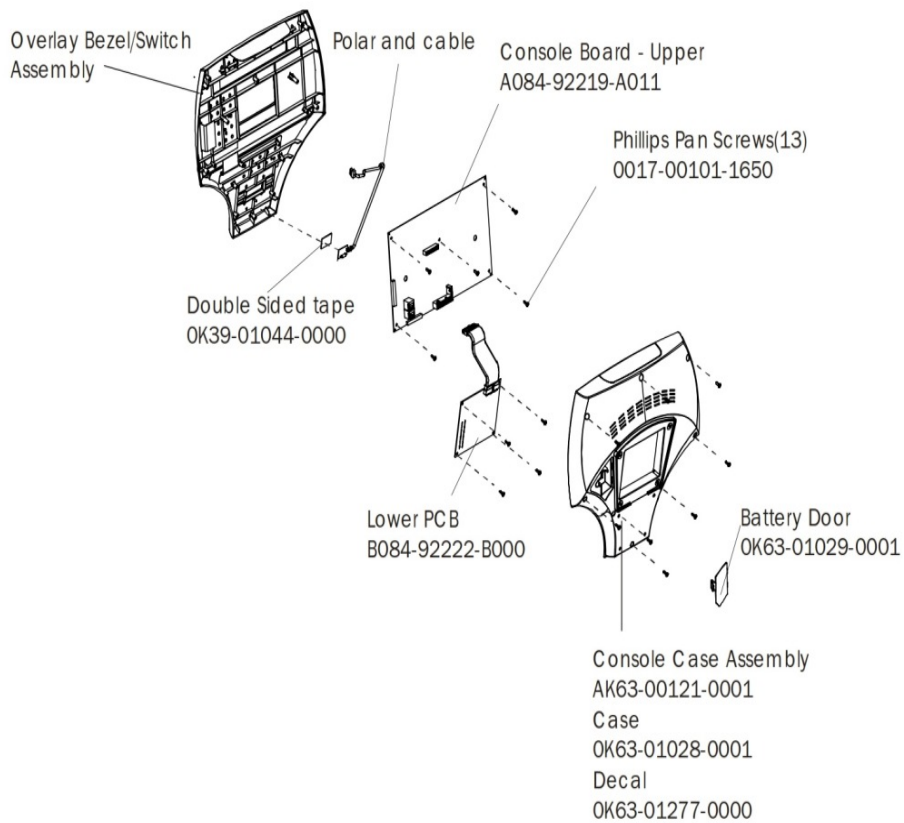

95Ri Recumbent Lifecycle - Lifepulse - Arctric Silver

95R-0100-02

Parts Manual

1/5/2019 9:57:28 AM

Table of Contents

[Alternator with Pulley Assembly](#).....3
[Belts and 6V Battery](#).....4
[Cables](#).....5
[Console Components](#).....6
[Console Support Assembly](#).....7
[Crankshaft and Bearing Assembly](#).....8
[Extrusion Assembly](#).....9
[Idler Bracket Assembly](#).....10
[Intermediate Shaft and Bearing Assembly](#).....11
[Locking Assembly](#).....12
[Power Control Board](#).....13
[References](#).....14
[Resistor Assembly](#).....15
[Seat Assembly](#).....16
[Seat Assembly - Bottom](#).....17
[Seat Frame Assembly](#).....18
[Seat Pads and Accessory Tray](#).....19
[Shrouds, End Cap and Pedals](#).....20
[Wheel and Leveler](#).....21

Alternator with Pulley Assembly

Assembly Number – AK63-00093-0000

Ref #	Part Number	Qty	Description
-	OK61-01027-0000	1	Flywheel: 6.75" D
-	0017-00103-0117	1	Hardware: Locking Nut 1/2" ID
-	0017-00101-0956	1	Hardware: Bolt 2"
-	0017-00104-0044	2	Hardware: Washer 0.75" OD
-	0017-00009-0841	1	Alternator
-	AK63-00093-0000	1	Alternator w/Pulley

Belts and 6V Battery

Ref #	Part Number	Qty	Description
-	GK63-00002-0079	1	Kit: Upright/Rec Belt And Pulley
-	0017-00101-0975	2	Hardware: Mounting Bolt 0.375"
-	0017-00101-1193	2	Hardware: Screw 0.375"
-	OK51-01036-0000	1	Battery Bracket
-	0017-00009-1324	1	Belt: Poly-V; 49.00 IN
-	0017-00003-0685	1	6V Battery

Console Components

Ref #	Part Number	Qty	Description
-	B084-92222-B000	1	Console Board - Lower
-	A084-92219-A011	1	Console Board - Upper
-	OK39-01044-0000	1	Tape
-	AK63-00121-0001	1	Console Case Assembly
-	AK39-00070-0001	1	Console English Metric
-	OK63-01028-0001	1	Case
-	0017-00101-1650	13	Hardware: Phillips Pan Screw 0.375"
-	AK63-00165-0001	1	Bezel/Switch with Overlay English Metric
-	OK63-01029-0001	1	Battery Door
-	118E-00001-0259	1	Wireless Receiver Module, Non-Coded
-	OK63-01277-0000	1	Console Decal
-	AK39-00063-0000	1	Polar Cable