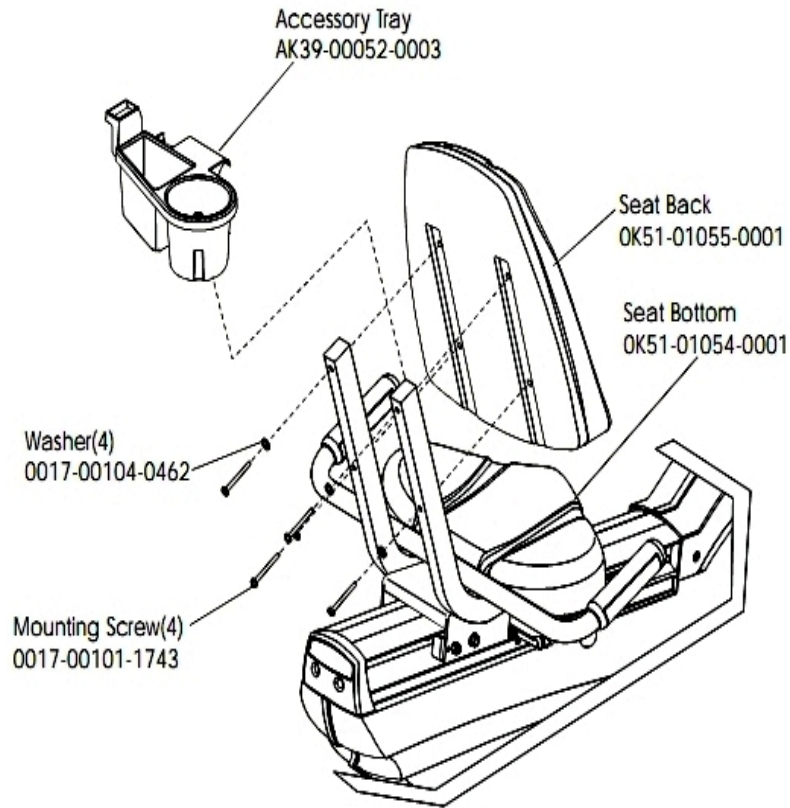

Seat Pads and Accessory Tray

Ref #	Part Number	Qty	Description
-	OK51-01054-0001	1	Seat Bottom
-	0017-00104-0462	4	Hardware: Flat Washer 0.478" OD
-	OK51-01055-0001	1	Seat Back
-	0017-00101-1743	4	Hardware: Mounting Screw 2.25"
-	AK39-00052-0003	1	Accessory Tray