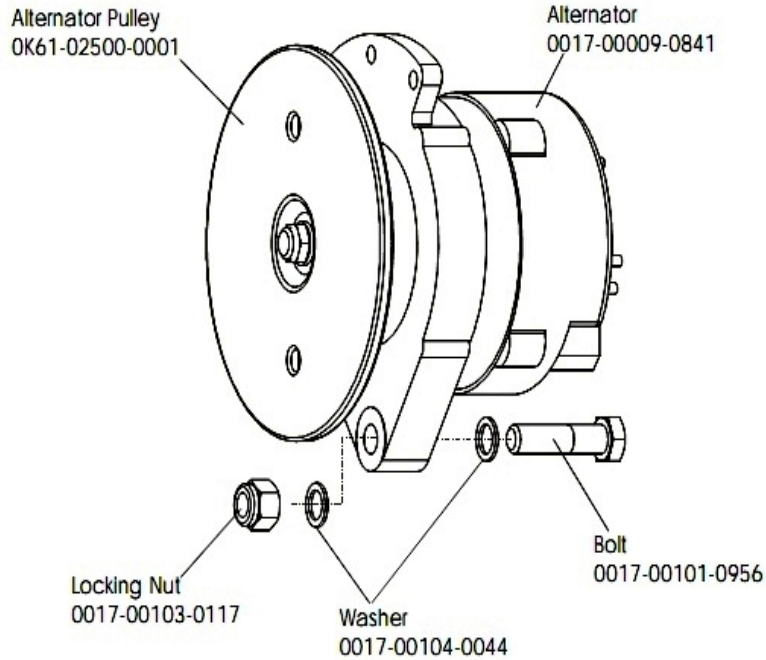

95Ri Recumbent Lifecycle - Lifepulse - Arctric Silver

95R-0100-02

Parts Manual

1/5/2019 9:57:28 AM

Table of Contents

[Alternator with Pulley Assembly](#).....3
[Belts and 6V Battery](#).....4
[Cables](#).....5
[Console Components](#).....6
[Console Support Assembly](#).....7
[Crankshaft and Bearing Assembly](#).....8
[Extrusion Assembly](#).....9
[Idler Bracket Assembly](#).....10
[Intermediate Shaft and Bearing Assembly](#).....11
[Locking Assembly](#).....12
[Power Control Board](#).....13
[References](#).....14
[Resistor Assembly](#).....15
[Seat Assembly](#).....16
[Seat Assembly - Bottom](#).....17
[Seat Frame Assembly](#).....18
[Seat Pads and Accessory Tray](#).....19
[Shrouds, End Cap and Pedals](#).....20
[Wheel and Leveler](#).....21

Alternator with Pulley Assembly

Assembly Number – AK63-00093-0000

Ref #	Part Number	Qty	Description
-	OK61-01027-0000	1	Flywheel: 6.75" D
-	0017-00103-0117	1	Hardware: Locking Nut 1/2" ID
-	0017-00101-0956	1	Hardware: Bolt 2"
-	0017-00104-0044	2	Hardware: Washer 0.75" OD
-	0017-00009-0841	1	Alternator
-	AK63-00093-0000	1	Alternator w/Pulley

Belts and 6V Battery

Ref #	Part Number	Qty	Description
-	GK63-00002-0079	1	Kit: Upright/Rec Belt And Pulley
-	0017-00101-0975	2	Hardware: Mounting Bolt 0.375"
-	0017-00101-1193	2	Hardware: Screw 0.375"
-	OK51-01036-0000	1	Battery Bracket
-	0017-00009-1324	1	Belt: Poly-V; 49.00 IN
-	0017-00003-0685	1	6V Battery