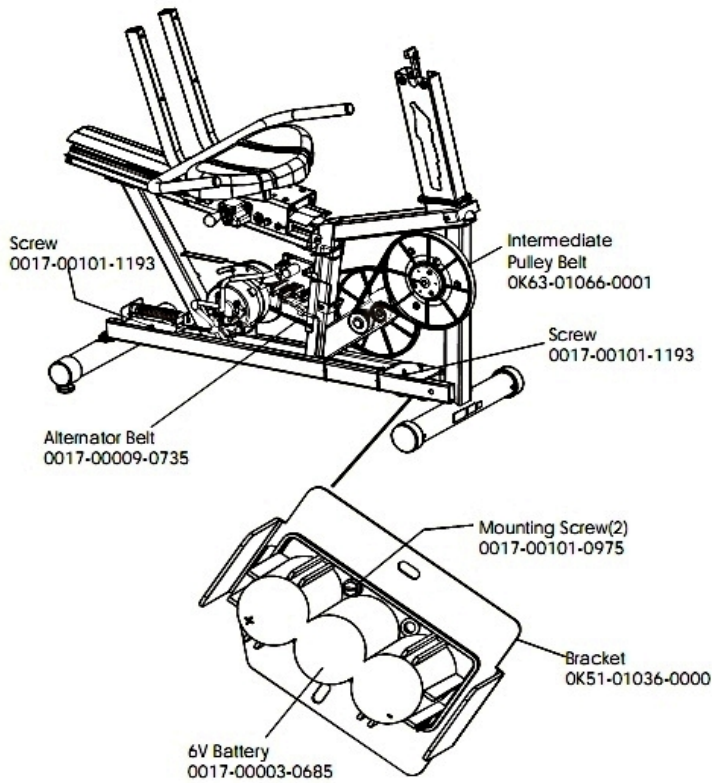

95Ri Recumbent Lifecycle - Lifepulse - Arctric Silver

95R-0100-02

Parts Manual

1/5/2019 9:57:28 AM

Table of Contents

[Alternator with Pulley Assembly](#).....3
[Belts and 6V Battery](#).....4
[Cables](#).....5
[Console Components](#).....6
[Console Support Assembly](#).....7
[Crankshaft and Bearing Assembly](#).....8
[Extrusion Assembly](#).....9
[Idler Bracket Assembly](#).....10
[Intermediate Shaft and Bearing Assembly](#).....11
[Locking Assembly](#).....12
[Power Control Board](#).....13
[References](#).....14
[Resistor Assembly](#).....15
[Seat Assembly](#).....16
[Seat Assembly - Bottom](#).....17
[Seat Frame Assembly](#).....18
[Seat Pads and Accessory Tray](#).....19
[Shrouds, End Cap and Pedals](#).....20
[Wheel and Leveler](#).....21

Alternator with Pulley Assembly

Assembly Number – AK63-00093-0000

Ref #	Part Number	Qty	Description
-	OK61-01027-0000	1	Flywheel: 6.75" D
-	0017-00103-0117	1	Hardware: Locking Nut 1/2" ID
-	0017-00101-0956	1	Hardware: Bolt 2"
-	0017-00104-0044	2	Hardware: Washer 0.75" OD
-	0017-00009-0841	1	Alternator
-	AK63-00093-0000	1	Alternator w/Pulley

Belts and 6V Battery

Ref #	Part Number	Qty	Description
-	GK63-00002-0079	1	Kit: Upright/Rec Belt And Pulley
-	0017-00101-0975	2	Hardware: Mounting Bolt 0.375"
-	0017-00101-1193	2	Hardware: Screw 0.375"
-	OK51-01036-0000	1	Battery Bracket
-	0017-00009-1324	1	Belt: Poly-V; 49.00 IN
-	0017-00003-0685	1	6V Battery

Console Components

Ref #	Part Number	Qty	Description
-	B084-92222-B000	1	Console Board - Lower
-	A084-92219-A011	1	Console Board - Upper
-	OK39-01044-0000	1	Tape
-	AK63-00121-0001	1	Console Case Assembly
-	AK39-00070-0001	1	Console English Metric
-	OK63-01028-0001	1	Case
-	0017-00101-1650	13	Hardware: Phillips Pan Screw 0.375"
-	AK63-00165-0001	1	Bezel/Switch with Overlay English Metric
-	OK63-01029-0001	1	Battery Door
-	118E-00001-0259	1	Wireless Receiver Module, Non-Coded
-	OK63-01277-0000	1	Console Decal
-	AK39-00063-0000	1	Polar Cable