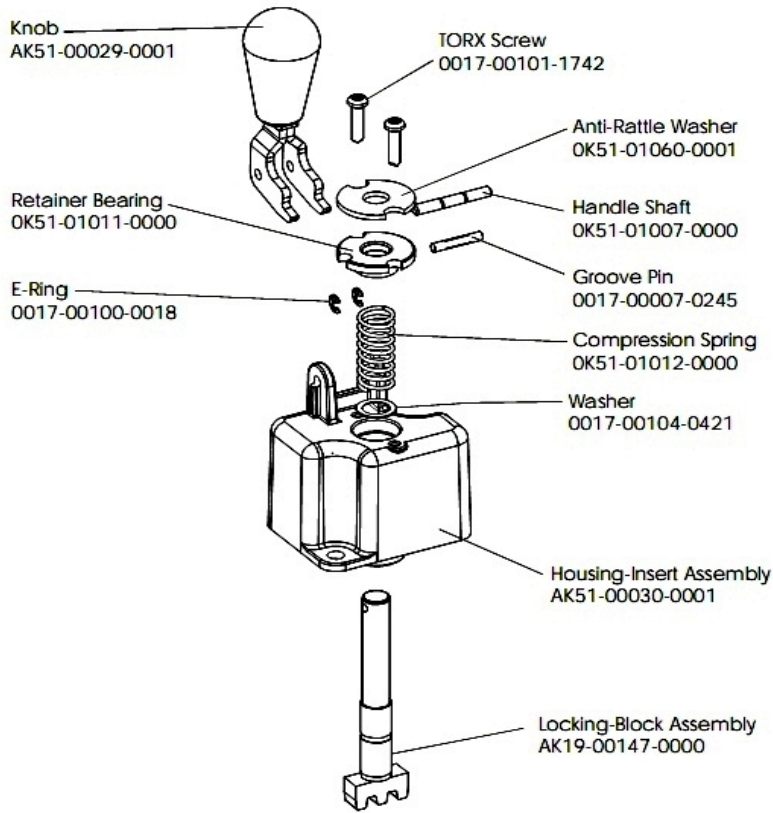

Idler Bracket Assembly

Ref #	Part Number	Qty	Description
-	AK63-00008-0000	1	Idler w/Bearing
-	OK63-01050-0000	1	Idler Bracket
-	AK63-00021-0000	1	Idler Bracket Assembly
-	0017-00103-0218	1	Hardware: Lock Nut 3/8" ID

Intermediate Shaft and Bearing Assembly

Ref #	Part Number	Qty	Description
-	GK63-00002-0007	1	Intermediate Shaft and Bearing Assembly
-	0017-00100-0242	1	Hardware: Retaining Ring .781"
-	118E-00001-0124	1	Auto-Start Magnet
-	0017-00104-0455	2	Hardware: Delrin Washer 1.250" OD
-	GK63-00002-0079	1	Kit: Upright/Rec Belt And Pulley

Locking Assembly

Ref #	Part Number	Qty	Description
-	0017-00007-0245	1	Hardware: Groove Pin 5/32" D 1.75" L
-	AK51-00053-0001	1	Lock Assembly
-	0017-00101-1742	2	Hardware: TORX Screw 0.75"
-	AK19-00147-0000	1	Locking-Block Assembly
-	AK51-00030-0001	1	Housing-Insert Assembly
-	OK51-01060-0001	1	Hardware: Anti-Rattle Washer
-	0017-00100-0018	2	Hardware: E-Ring .188"
-	0017-00104-0421	1	Hardware: Flat Washer 0.64" OD
-	AK51-00029-0001	1	Knob
-	OK51-01007-0000	1	Handle Shaft
-	OK51-01012-0000	1	Compression Spring
-	OK51-01011-0000	1	Hardware: Retainer Bearing