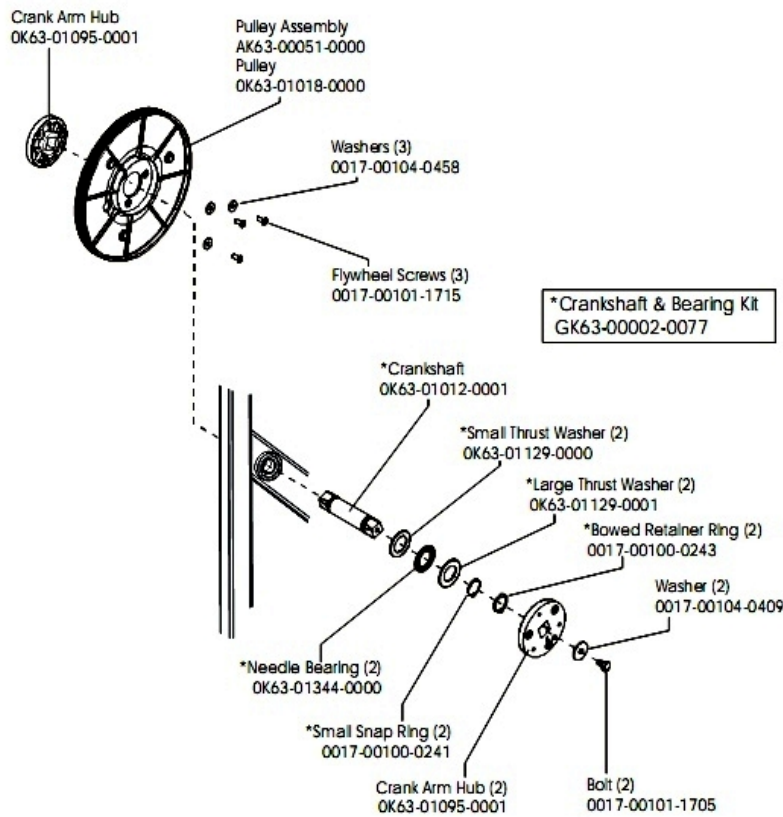

Belts and 6V Battery

Ref #	Part Number	Qty	Description
-	GK63-00002-0079	1	Kit: Upright/Rec Belt And Pulley
-	0017-00101-0975	2	Hardware: Mounting Bolt 0.375"
-	0017-00101-1193	2	Hardware: Screw 0.375"
-	OK51-01036-0000	1	Battery Bracket
-	0017-00009-1324	1	Belt: Poly-V; 49.00 IN
-	0017-00003-0685	1	6V Battery

Console Components

Ref #	Part Number	Qty	Description
-	B084-92222-B000	1	Console Board - Lower
-	A084-92219-A011	1	Console Board - Upper
-	OK39-01044-0000	1	Tape
-	AK63-00121-0001	1	Console Case Assembly
-	AK39-00070-0001	1	Console English Metric
-	OK63-01028-0001	1	Case
-	0017-00101-1650	13	Hardware: Phillips Pan Screw 0.375"
-	AK63-00165-0001	1	Bezel/Switch with Overlay English Metric
-	OK63-01029-0001	1	Battery Door
-	118E-00001-0259	1	Wireless Receiver Module, Non-Coded
-	OK63-01277-0000	1	Console Decal
-	AK39-00063-0000	1	Polar Cable

Console Support Assembly

Ref #	Part Number	Qty	Description
-	AK39-00003-0002	1	Console Support
-	0017-00101-1744	4	Hardware: Phillips Pan Screw
-	OK39-01005-0001	2	Grip
-	0017-00101-1756	4	Hardware: Frame Post Bolt 0.75"

Crankshaft and Bearing Assembly

Ref #	Part Number	Qty	Description
-	OK63-01018-0000	1	Crank Pulley
-	0017-00100-0243	2	Hardware: Bowed Retaining Ring .984"
-	OK63-01344-0000	2	Hardware: Needle Bearing
-	0017-00101-1705	2	Hardware: Bolt 0.5"
-	0017-00104-0409	2	Hardware: Washer 1.125" OD
-	OK63-01095-0001	3	Crank Arm Hub
-	0017-00101-1715	3	Hardware: TORX Cap Screw 0.625"
-	AK63-00051-0000	1	Pulley Assembly
-	OK63-01129-0001	2	Hardware: Large Thrust Washer
-	0017-00104-0458	3	Hardware: Flat Washer 0.75" OD
-	GK63-00002-0077	1	Crankshaft and Bearing Kit
-	OK63-01129-0000	2	Hardware: Small Thrust Washer
-	OK63-01012-0001	1	Crankshaft
-	0017-00100-0241	2	Hardware: Small Snap Ring .984"