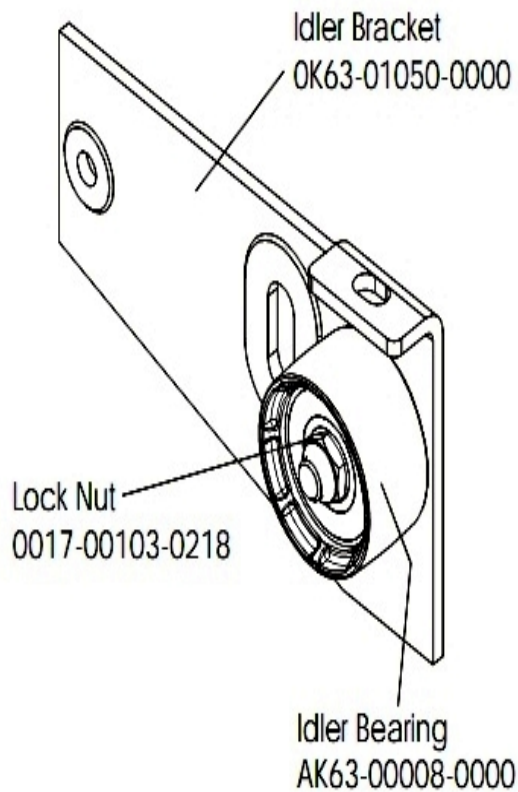

Idler Bracket Assembly

Ref #	Part Number	Qty	Description
-	AK63-00008-0000	1	Idler w/Bearing
-	OK63-01050-0000	1	Idler Bracket
-	AK63-00021-0000	1	Idler Bracket Assembly
-	0017-00103-0218	1	Hardware: Lock Nut 3/8" ID