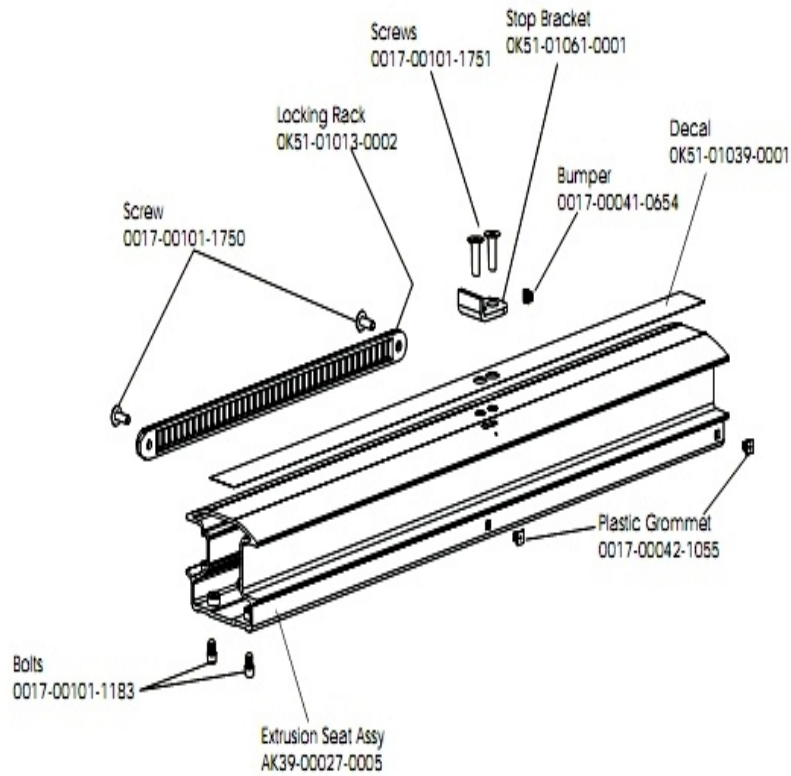

Extrusion Assembly

Ref #	Part Number	Qty	Description
-	0017-00041-0654	1	Bumper
-	AK39-00027-0005	2	Extrusion Seat Assembly
-	0017-00101-1751	2	Hardware: Screw 1"
-	OK51-01013-0002	1	Locking Rack
-	0017-00101-1183	2	Hardware: Bolt 0.75"
-	0017-00101-1750	2	Hardware: Screw 0.75"
-	OK51-01039-0001	1	Decal
-	OK51-01061-0001	1	Stop Bracket
-	0017-00042-1055	2	Hardware: Plastic Grommet