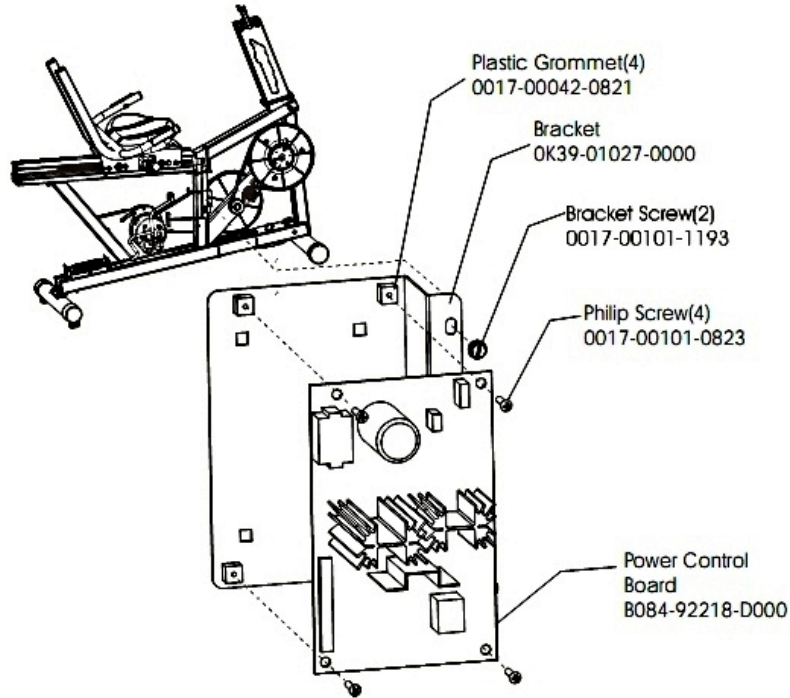

Power Control Board

Assembly Number - AK39-00022-0001

Ref #	Part Number	Qty	Description
-	0017-00042-0821	4	Hardware: Plastic Grommet
-	B084-92218-0000	1	PCB Circuit Board
-	AK39-00022-0001	1	PCB Assembly
-	0K39-01027-0000	1	PCB Bracket
-	0017-00101-0823	4	Hardware: Screw 0.75"