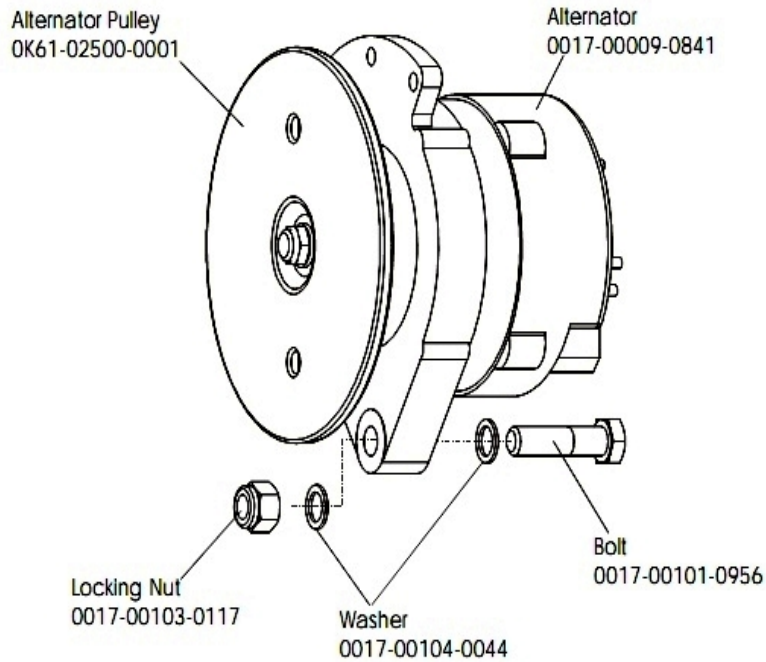

## Parts Manual

1/5/2019 9:58:52 AM

**Table of Contents**

---

[Alternator with Pulley Assembly](#).....3  
[Belts and 6V Battery](#).....4  
[Cables](#).....5  
[Console Components](#).....6  
[Console Support Assembly](#).....7  
[Crankshaft and Bearing Assembly](#).....8  
[Extrusion Assembly](#).....9  
[Idler Bracket Assembly](#).....10  
[Intermediate Shaft and Bearing Assembly](#).....11  
[Locking Assembly](#).....12  
[Power Control Board](#).....13  
[References](#).....14  
[Resistor Assembly](#).....15  
[Seat Assembly](#).....16  
[Seat Assembly - Bottom](#).....17  
[Seat Frame Assembly](#).....18  
[Seat Pads and Accessory Tray](#).....19  
[Shrouds, End Cap and Pedals](#).....20  
[Wheel and Leveler](#).....21

## Alternator with Pulley Assembly

Assembly Number – AK63-00093-0000

Ref #	Part Number	Qty	Description
-	OK61-01027-0000	1	Flywheel: 6.75" D
-	0017-00103-0117	1	Hardware: Locking Nut 1/2" ID
-	0017-00101-0956	1	Hardware: Bolt 2"
-	0017-00104-0044	2	Hardware: Washer 0.75" OD
-	0017-00009-0841	1	Alternator
-	AK63-00093-0000	1	Alternator w/Pulley

## Belts and 6V Battery

Ref #	Part Number	Qty	Description
-	GK63-00002-0079	1	Kit: Upright/Rec Belt And Pulley
-	0017-00101-0975	2	Hardware: Mounting Bolt 0.375"
-	0017-00101-1193	2	Hardware: Screw 0.375"
-	OK51-01036-0000	1	Battery Bracket
-	0017-00009-1324	1	Belt: Poly-V; 49.00 IN
-	0017-00003-0685	1	6V Battery