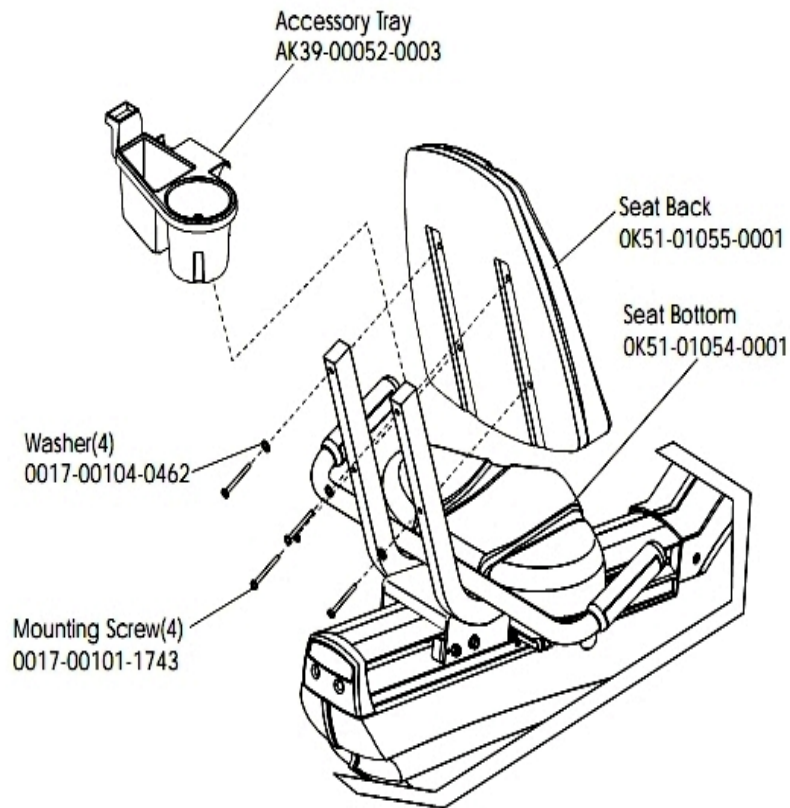

Seat Pads and Accessory Tray

Ref #	Part Number	Qty	Description
-	OK51-01054-0001	1	Seat Bottom
-	0017-00104-0462	4	Hardware: Flat Washer 0.478" OD
-	OK51-01055-0001	1	Seat Back
-	0017-00101-1743	4	Hardware: Mounting Screw 2.25"
-	AK39-00052-0003	1	Accessory Tray