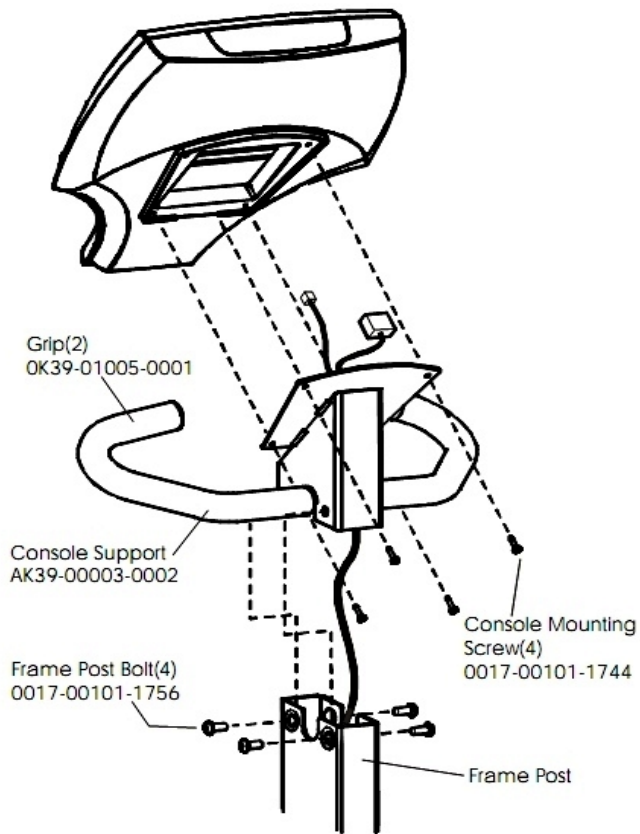

Console Support Assembly

Ref #	Part Number	Qty	Description
-	AK39-00003-0002	1	Console Support
-	0017-00101-1744	4	Hardware: Phillips Pan Screw
-	OK39-01005-0001	2	Grip
-	0017-00101-1756	4	Hardware: Frame Post Bolt 0.75"