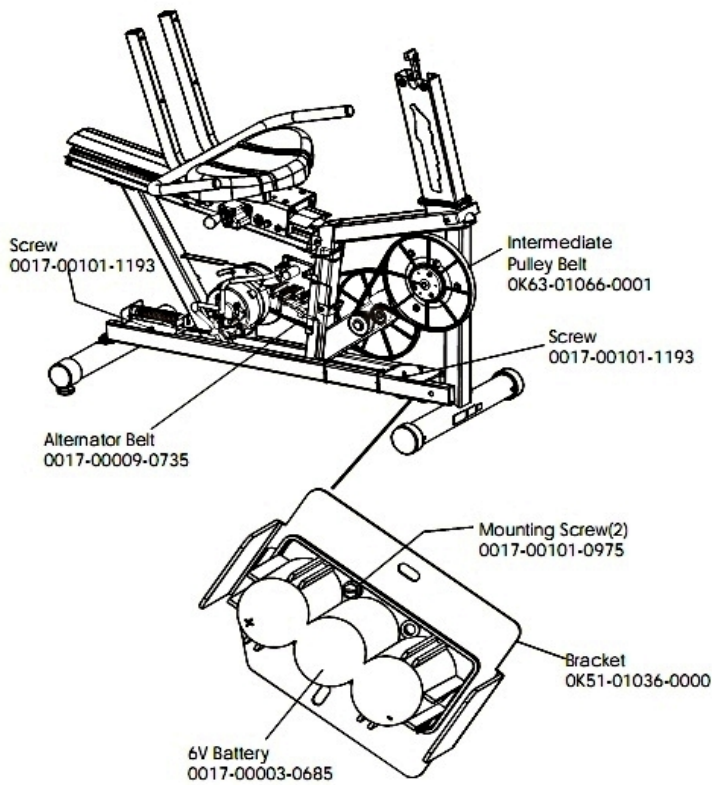

## Parts Manual

1/5/2019 9:58:52 AM

**Table of Contents**

---

[Alternator with Pulley Assembly](#).....3  
[Belts and 6V Battery](#).....4  
[Cables](#).....5  
[Console Components](#).....6  
[Console Support Assembly](#).....7  
[Crankshaft and Bearing Assembly](#).....8  
[Extrusion Assembly](#).....9  
[Idler Bracket Assembly](#).....10  
[Intermediate Shaft and Bearing Assembly](#).....11  
[Locking Assembly](#).....12  
[Power Control Board](#).....13  
[References](#).....14  
[Resistor Assembly](#).....15  
[Seat Assembly](#).....16  
[Seat Assembly - Bottom](#).....17  
[Seat Frame Assembly](#).....18  
[Seat Pads and Accessory Tray](#).....19  
[Shrouds, End Cap and Pedals](#).....20  
[Wheel and Leveler](#).....21

## Alternator with Pulley Assembly

Assembly Number – AK63-00093-0000

Ref #	Part Number	Qty	Description
-	OK61-01027-0000	1	Flywheel: 6.75" D
-	0017-00103-0117	1	Hardware: Locking Nut 1/2" ID
-	0017-00101-0956	1	Hardware: Bolt 2"
-	0017-00104-0044	2	Hardware: Washer 0.75" OD
-	0017-00009-0841	1	Alternator
-	AK63-00093-0000	1	Alternator w/Pulley

## Belts and 6V Battery

Ref #	Part Number	Qty	Description
-	GK63-00002-0079	1	Kit: Upright/Rec Belt And Pulley
-	0017-00101-0975	2	Hardware: Mounting Bolt 0.375"
-	0017-00101-1193	2	Hardware: Screw 0.375"
-	OK51-01036-0000	1	Battery Bracket
-	0017-00009-1324	1	Belt: Poly-V; 49.00 IN
-	0017-00003-0685	1	6V Battery

## Seat Pads and Accessory Tray

Ref #	Part Number	Qty	Description
-	OK51-01054-0001	1	Seat Bottom
-	0017-00104-0462	4	Hardware: Flat Washer 0.478" OD
-	OK51-01055-0001	1	Seat Back
-	0017-00101-1743	4	Hardware: Mounting Screw 2.25"
-	AK39-00052-0003	1	Accessory Tray