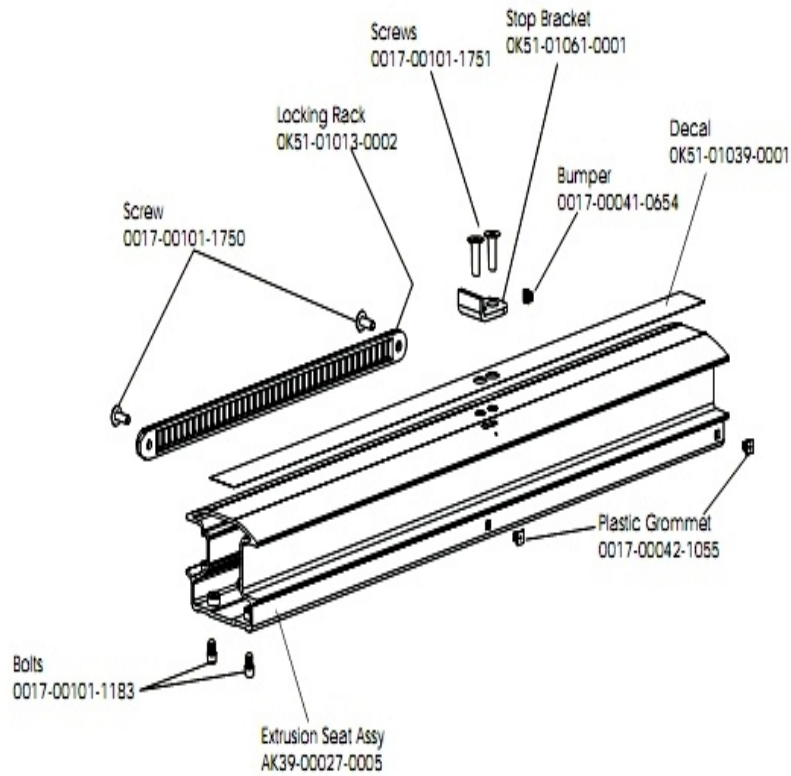

Extrusion Assembly

Ref #	Part Number	Qty	Description
-	0017-00041-0654	1	Bumper
-	AK39-00027-0005	2	Extrusion Seat Assembly
-	0017-00101-1751	2	Hardware: Screw 1"
-	OK51-01013-0002	1	Locking Rack
-	0017-00101-1183	2	Hardware: Bolt 0.75"
-	OK51-01039-0001	1	Decal
-	0017-00042-1055	2	Hardware: Plastic Grommet
-	0017-00101-1750	2	Hardware: Screw 0.75"
-	OK51-01061-0001	1	Stop Bracket