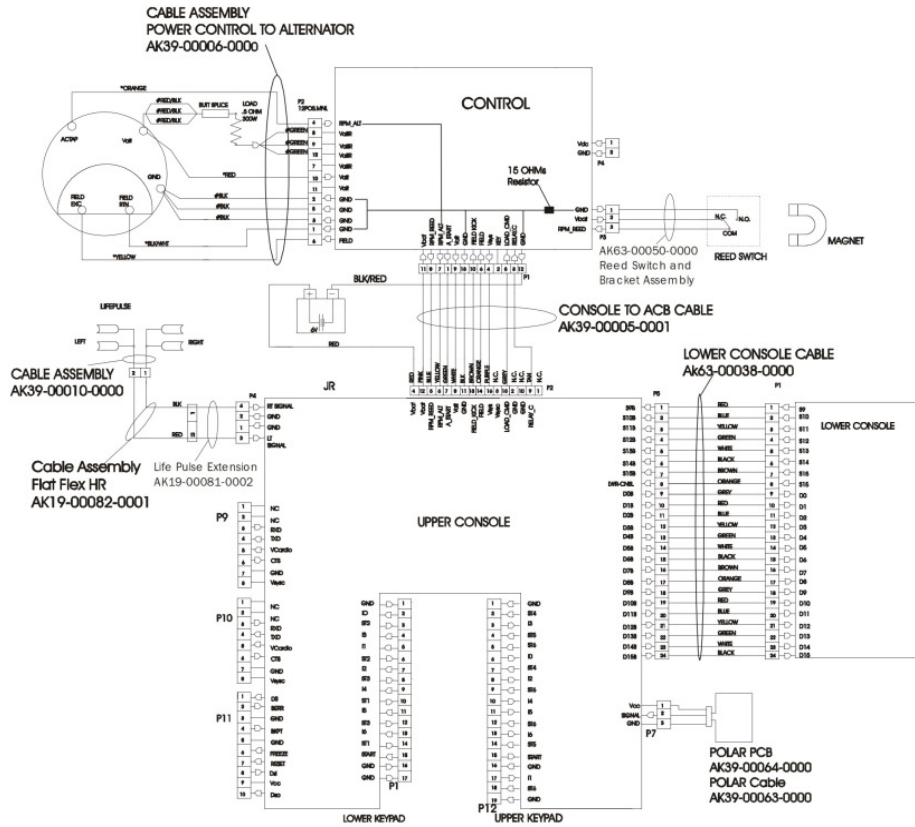

Cables

Ref #	Part Number	Qty	Description
-	AK19-00081-0002	1	Life Pulse Extension
-	AK63-00050-0000	1	Reed Switch Bracket Assembly