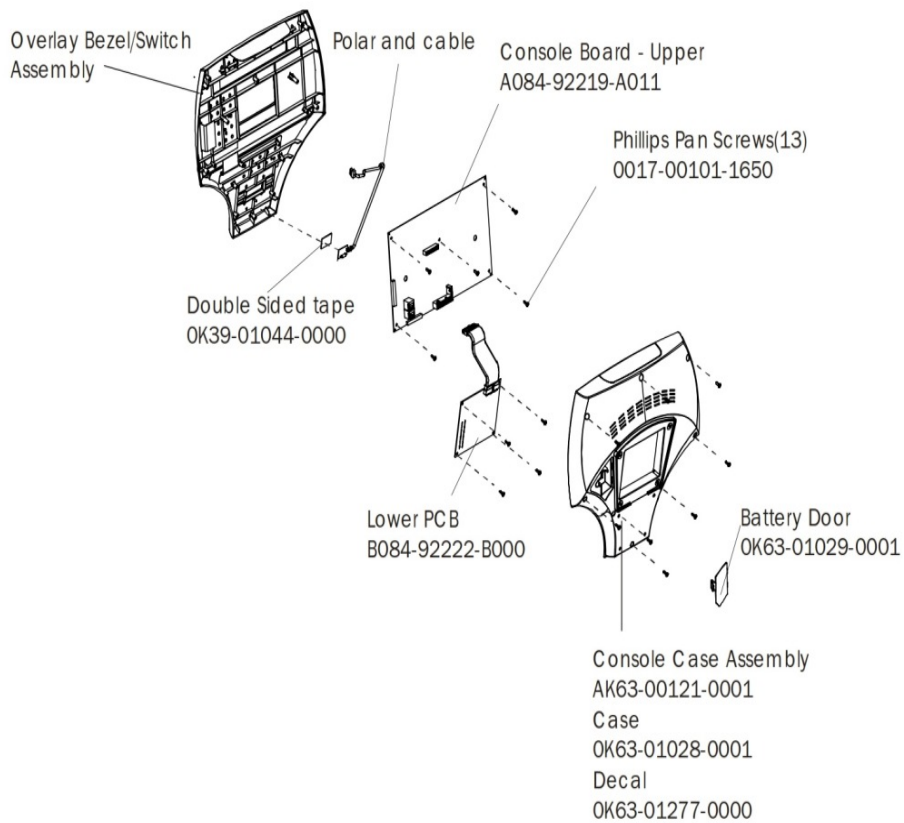

## Alternator with Pulley Assembly

Assembly Number – AK63-00093-0000

Ref #	Part Number	Qty	Description
-	OK61-01027-0000	1	Flywheel: 6.75" D
-	0017-00103-0117	1	Hardware: Locking Nut 1/2" ID
-	0017-00101-0956	1	Hardware: Bolt 2"
-	0017-00104-0044	2	Hardware: Washer 0.75" OD
-	0017-00009-0841	1	Alternator
-	AK63-00093-0000	1	Alternator w/Pulley

## Belts and 6V Battery

Ref #	Part Number	Qty	Description
-	GK63-00002-0079	1	Kit: Upright/Rec Belt And Pulley
-	0017-00101-0975	2	Hardware: Mounting Bolt 0.375"
-	0017-00101-1193	2	Hardware: Screw 0.375"
-	OK51-01036-0000	1	Battery Bracket
-	0017-00009-1324	1	Belt: Poly-V; 49.00 IN
-	0017-00003-0685	1	6V Battery

### Cables

Ref #	Part Number	Qty	Description
-	AK19-00081-0002	1	Life Pulse Extension
-	AK63-00050-0000	1	Reed Switch Bracket Assembly

## Console Components

Ref #	Part Number	Qty	Description
-	B084-92222-B000	1	Console Board - Lower
-	A084-92219-A011	1	Console Board - Upper
-	OK39-01044-0000	1	Tape
-	AK63-00121-0001	1	Console Case Assembly
-	AK39-00070-0001	1	Console English Metric
-	OK63-01028-0001	1	Case
-	0017-00101-1650	13	Hardware: Phillips Pan Screw 0.375"
-	AK63-00165-0001	1	Bezel/Switch with Overlay English Metric
-	OK63-01029-0001	1	Battery Door
-	118E-00001-0259	1	Wireless Receiver Module, Non-Coded
-	OK63-01277-0000	1	Console Decal
-	AK39-00063-0000	1	Polar Cable