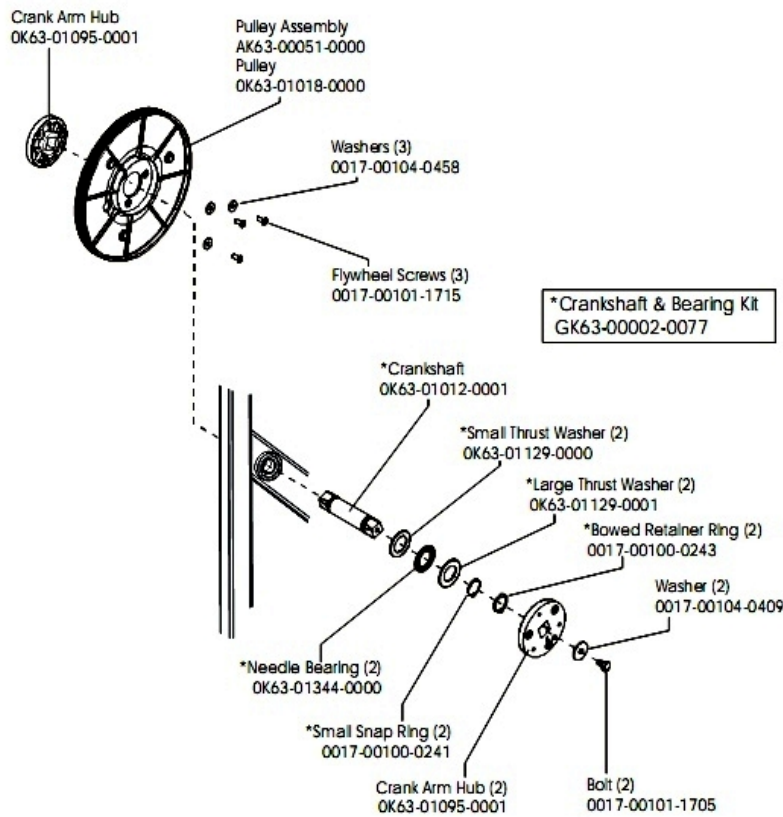

### Cables

Ref #	Part Number	Qty	Description
-	AK19-00081-0002	1	Life Pulse Extension
-	AK63-00050-0000	1	Reed Switch Bracket Assembly

## Console Components

Ref #	Part Number	Qty	Description
-	B084-92222-B000	1	Console Board - Lower
-	A084-92219-A011	1	Console Board - Upper
-	OK39-01044-0000	1	Tape
-	AK63-00121-0001	1	Console Case Assembly
-	AK39-00070-0001	1	Console English Metric
-	OK63-01028-0001	1	Case
-	0017-00101-1650	13	Hardware: Phillips Pan Screw 0.375"
-	AK63-00165-0001	1	Bezel/Switch with Overlay English Metric
-	OK63-01029-0001	1	Battery Door
-	118E-00001-0259	1	Wireless Receiver Module, Non-Coded
-	OK63-01277-0000	1	Console Decal
-	AK39-00063-0000	1	Polar Cable

## Console Support Assembly

---

Ref #	Part Number	Qty	Description
-	AK39-00003-0002	1	Console Support
-	0017-00101-1744	4	Hardware: Phillips Pan Screw
-	OK39-01005-0001	2	Grip
-	0017-00101-1756	4	Hardware: Frame Post Bolt 0.75"

## Crankshaft and Bearing Assembly

Ref #	Part Number	Qty	Description
-	OK63-01018-0000	1	Crank Pulley
-	0017-00100-0243	2	Hardware: Bowed Retaining Ring .984"
-	OK63-01344-0000	2	Hardware: Needle Bearing
-	0017-00101-1705	2	Hardware: Bolt 0.5"
-	0017-00104-0409	2	Hardware: Washer 1.125" OD
-	OK63-01095-0001	3	Crank Arm Hub
-	0017-00101-1715	3	Hardware: TORX Cap Screw 0.625"
-	AK63-00051-0000	1	Pulley Assembly
-	OK63-01129-0001	2	Hardware: Large Thrust Washer
-	0017-00104-0458	3	Hardware: Flat Washer 0.75" OD
-	GK63-00002-0077	1	Crankshaft and Bearing Kit
-	OK63-01129-0000	2	Hardware: Small Thrust Washer
-	OK63-01012-0001	1	Crankshaft
-	0017-00100-0241	2	Hardware: Small Snap Ring .984"