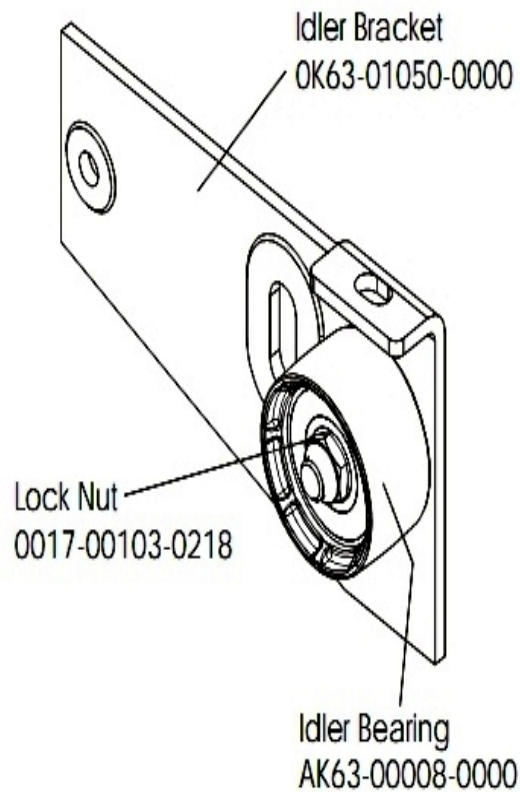

Idler Bracket Assembly

Ref #	Part Number	Qty	Description
-	AK63-00008-0000	1	Idler w/Bearing
-	OK63-01050-0000	1	Idler Bracket
-	AK63-00021-0000	1	Idler Bracket Assembly
-	0017-00103-0218	1	Hardware: Lock Nut 3/8" ID