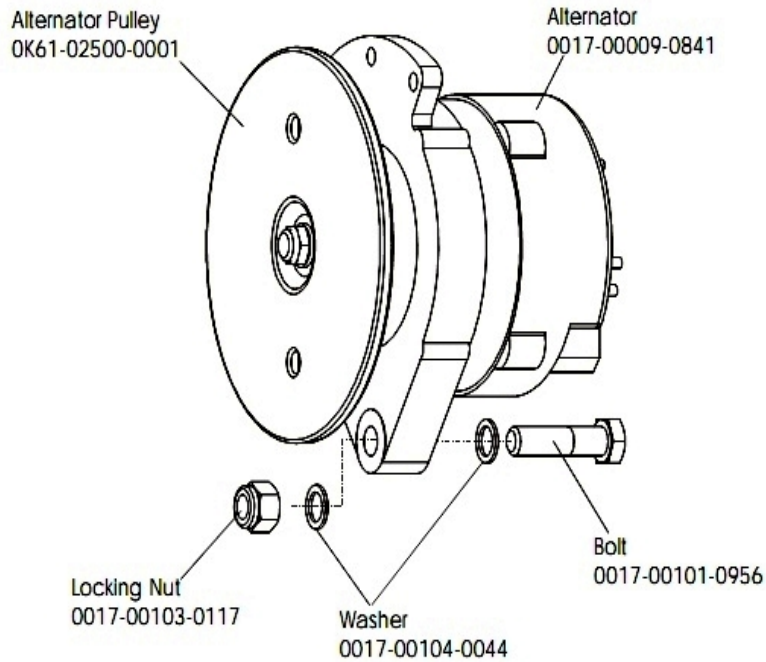

93Ri Recumbent Lifecycle - English/English - Class A

95R-0103-04

Parts Manual

1/5/2019 9:58:54 AM

LifeFitness
WHAT WE LIVE FOR

Table of Contents

Alternator with Pulley Assembly	3
Belts and 6V Battery	4
Cables	5
Console Components	6
Console Support Assembly	7
Crankshaft and Bearing Assembly	8
Extrusion Assembly	9
Idler Bracket Assembly	10
Intermediate Shaft and Bearing Assembly	11
Locking Assembly	12
Miscellaneous	13
Power Control Board	14
Resistor Assembly	15
Seat Assembly	16
Seat Assembly - Bottom	17
Seat Frame Assembly	18
Seat Pads and Accessory Tray	19
Shrouds, End Cap, Crank Arms and Pedals	20
Wheel and Leveler	21

Alternator with Pulley Assembly

Assembly Number – AK63-00093-0000

Ref #	Part Number	Qty	Description
-	OK61-01027-0000	1	Flywheel: 6.75" D
-	0017-00103-0117	1	Hardware: Locking Nut 1/2" ID
-	0017-00101-0956	1	Hardware: Bolt 2"
-	0017-00104-0044	2	Hardware: Washer 0.75" OD
-	0017-00009-0841	1	Alternator
-	AK63-00093-0000	1	Alternator w/Pulley

Belts and 6V Battery

Ref #	Part Number	Qty	Description
-	GK63-00002-0079	1	Kit: Upright/Rec Belt And Pulley
-	0017-00101-0975	2	Hardware: Mounting Bolt 0.375"
-	0017-00009-1324	1	Belt: Poly-V; 49.00 IN
-	OK51-01036-0000	1	Battery Bracket
-	0017-00101-1193	2	Hardware: Screw 0.375"
-	0017-00003-0685	1	6V Battery

Cables

Cable Coax - AK32-00020-0001
Cable Power Ext - AK32-00078-0001

Ref #	Part Number	Qty	Description
-	AK39-00010-0000	1	Cable Assembly: 2-sensor Handlebar
-	118E-00001-0259	1	Wireless Receiver Module, Non-Coded
-	AK63-00038-0000	1	Lower Console Cable
-	AK39-00063-0000	1	Polar Cable
-	AK19-00082-0001	1	Flat Flex Cable
-	AK63-00050-0000	1	Reed Switch Bracket Assembly
-	AK32-00020-0001	1	Coax Cable: 90"
-	AK39-00005-0001	1	10-Pin Connector Main Wiring Cable
-	AK39-00006-0000	1	Power Cable
-	AK19-00081-0002	1	Life Pulse Extension
-	AK32-00078-0001	1	Power Extension Cable: 120"