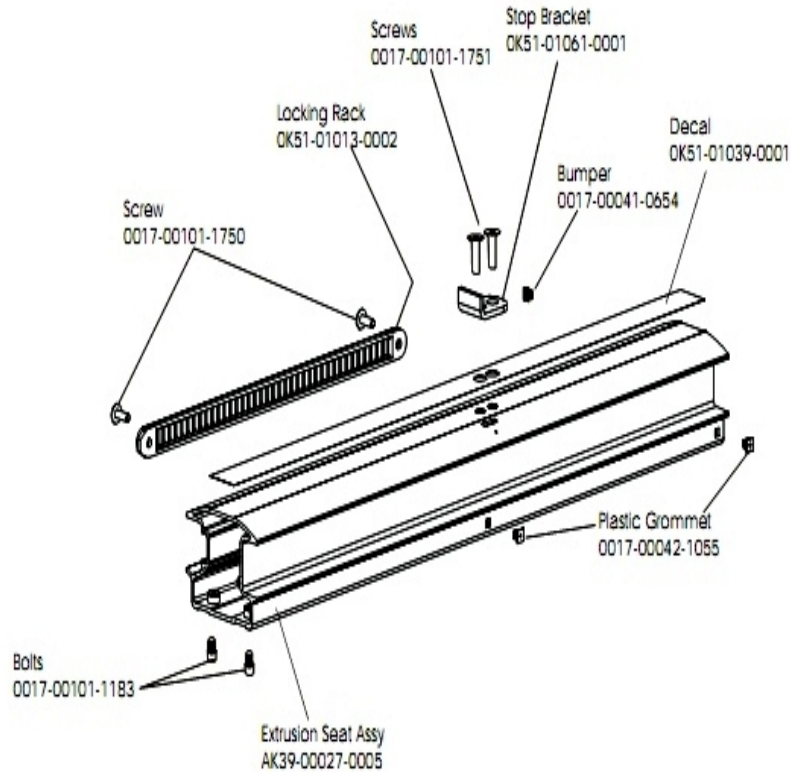

Extrusion Assembly

Ref #	Part Number	Qty	Description
-	0017-00041-0654	1	Bumper
-	AK39-0027-0005	2	Extrusion Seat Assembly
-	0017-00101-1751	2	Hardware: Screw 1"
-	OK51-0103-0002	1	Locking Rack
-	0017-00101-1183	2	Hardware: Bolt 0.75"
-	0017-00101-1750	2	Hardware: Screw 0.75"
-	OK51-01039-0001	1	Decal
-	OK51-01061-0001	1	Stop Bracket
-	0017-00042-1055	2	Hardware: Plastic Grommet