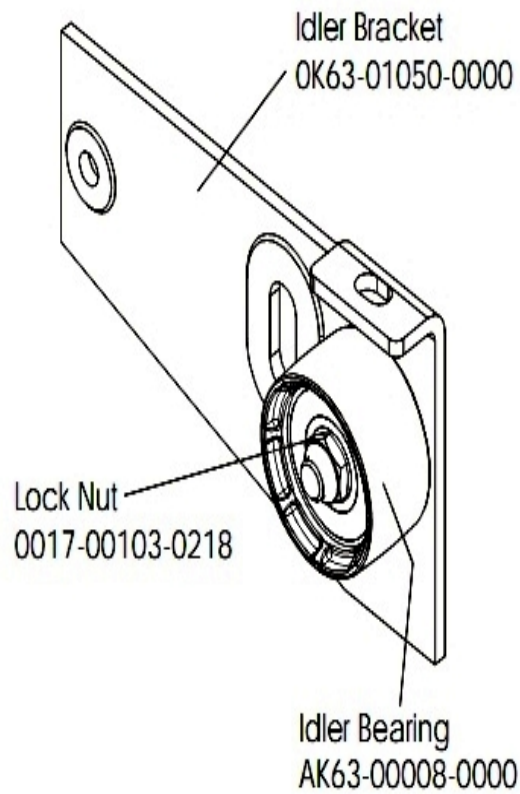

Idler Bracket Assembly

Ref #	Part Number	Qty	Description
-	AK63-00021-0000	1	Idler Bracket Assembly
-	AK63-00008-0000	1	Idler w/Bearing
-	0017-00103-0218	1	Hardware: Lock Nut 3/8" ID
-	OK63-01050-0000	1	Idler Bracket