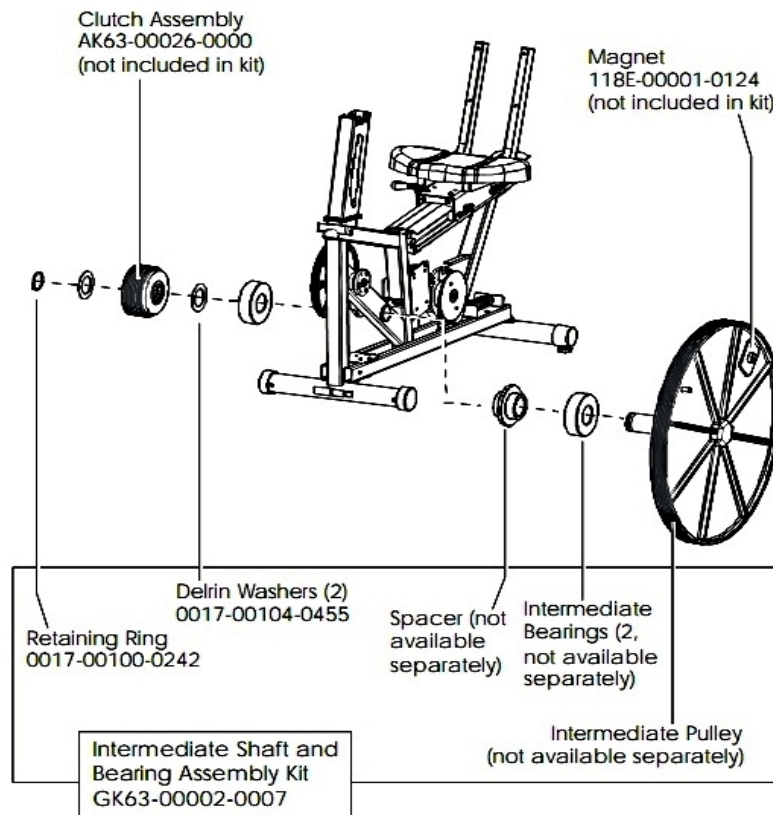

Console Support Assembly

Ref #	Part Number	Qty	Description
-	0017-00101-1756	4	Hardware: Frame Post Bolt 0.75"
-	OK39-01005-0001	2	Grip
-	AK39-00003-0002	1	Console Support
-	0017-00101-1744	4	Hardware: Phillips Pan Screw

Crankshaft and Bearing Assembly

Ref #	Part Number	Qty	Description
-	0017-00101-1705	2	Hardware: Bolt 0.5"
-	OK63-01344-0000	2	Hardware: Needle Bearing
-	0017-00101-1715	3	Hardware: TORX Cap Screw 0.625"
-	OK63-01129-0000	2	Hardware: Small Thrust Washer
-	0017-00100-0243	2	Hardware: Bowed Retaining Ring .984"
-	0017-00100-0241	2	Hardware: Small Snap Ring .984"
-	OK63-01129-0001	2	Hardware: Large Thrust Washer
-	AK63-00051-0000	1	Pulley Assembly
-	0017-00104-0409	2	Hardware: Washer 1.125" OD
-	OK63-01018-0000	1	Crank Pulley
-	0017-00104-0458	3	Hardware: Flat Washer 0.75" OD
-	OK63-01095-0001	3	Crank Arm Hub
-	OK63-01012-0001	1	Crankshaft
-	GK63-00002-0077	1	Crankshaft and Bearing Kit

Extrusion Assembly

Ref #	Part Number	Qty	Description
-	0017-00041-0654	1	Bumper
-	AK39-0027-0005	2	Extrusion Seat Assembly
-	0017-00101-1751	2	Hardware: Screw 1"
-	OK51-0103-0002	1	Locking Rack
-	0017-00101-1183	2	Hardware: Bolt 0.75"
-	0017-00101-1750	2	Hardware: Screw 0.75"
-	OK51-01039-0001	1	Decal
-	OK51-01061-0001	1	Stop Bracket
-	0017-00042-1055	2	Hardware: Plastic Grommet

Intermediate Shaft and Bearing Assembly

Ref #	Part Number	Qty	Description
-	0017-00104-0455	2	Hardware: Delrin Washer 1.250" OD
-	GK63-00002-0007	1	Intermediate Shaft and Bearing Assembly
-	118E-00001-0124	1	Auto-Start Magnet
-	GK63-00002-0079	1	Kit: Upright/Rec Belt And Pulley
-	0017-00100-0242	1	Hardware: Retaining Ring .781"