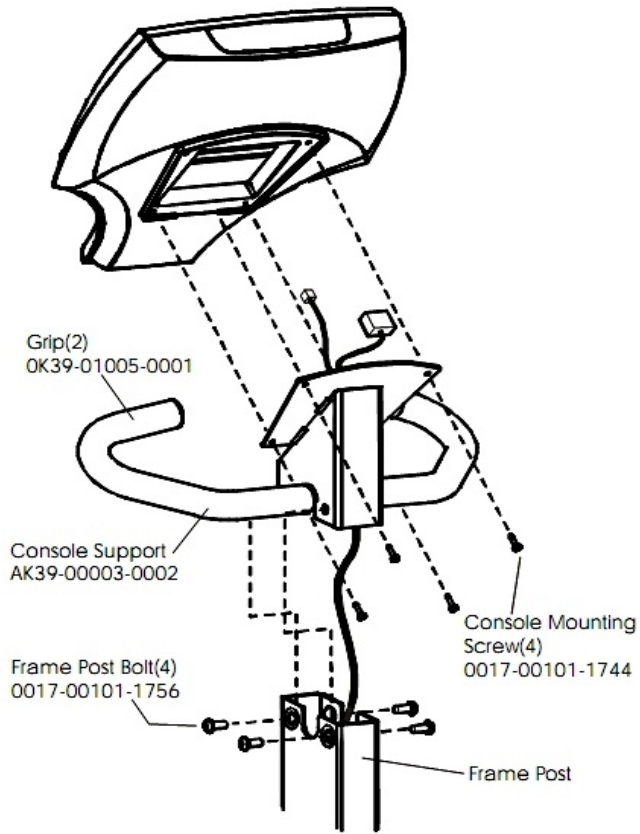

Console Support Assembly

Ref #	Part Number	Qty	Description
-	0017-00101-1756	4	Hardware: Frame Post Bolt 0.75"
-	OK39-01005-0001	2	Grip
-	AK39-00003-0002	1	Console Support
-	0017-00101-1744	4	Hardware: Phillips Pan Screw