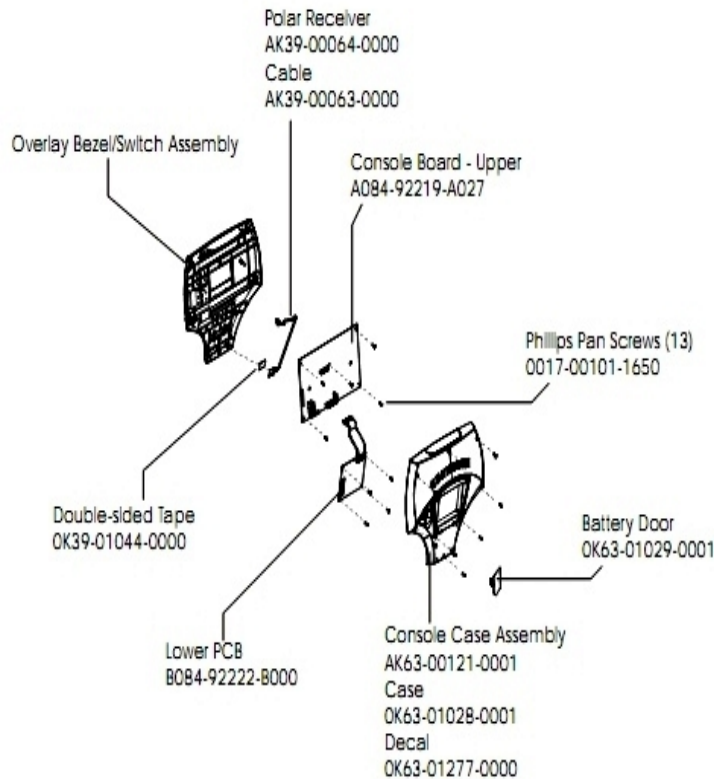

Alternator with Pulley Assembly

Assembly Number – AK63-00093-0000

Ref #	Part Number	Qty	Description
-	OK61-01027-0000	1	Flywheel: 6.75" D
-	0017-00103-0117	1	Hardware: Locking Nut 1/2" ID
-	0017-00101-0956	1	Hardware: Bolt 2"
-	0017-00104-0044	2	Hardware: Washer 0.75" OD
-	0017-00009-0841	1	Alternator
-	AK63-00093-0000	1	Alternator w/Pulley

Belts and 6V Battery

Ref #	Part Number	Qty	Description
-	GK63-00002-0079	1	Kit: Upright/Rec Belt And Pulley
-	0017-00101-0975	2	Hardware: Mounting Bolt 0.375"
-	0017-00009-1324	1	Belt: Poly-V; 49.00 IN
-	OK51-01036-0000	1	Battery Bracket
-	0017-00101-1193	2	Hardware: Screw 0.375"
-	0017-00003-0685	1	6V Battery

Cables

Cable Coax - AK32-00020-0001
Cable Power Ext - AK32-00078-0001

Ref #	Part Number	Qty	Description
-	AK39-00010-0000	1	Cable Assembly: 2-sensor Handlebar
-	118E-00001-0259	1	Wireless Receiver Module, Non-Coded
-	AK63-00038-0000	1	Lower Console Cable
-	AK39-00063-0000	1	Polar Cable
-	AK19-00082-0001	1	Flat Flex Cable
-	AK63-00050-0000	1	Reed Switch Bracket Assembly
-	AK32-00020-0001	1	Coax Cable: 90"
-	AK39-00005-0001	1	10-Pin Connector Main Wiring Cable
-	AK39-00006-0000	1	Power Cable
-	AK19-00081-0002	1	Life Pulse Extension
-	AK32-00078-0001	1	Power Extension Cable: 120"

Console Components

Ref #	Part Number	Qty	Description
-	OK63-01277-0000	1	Console Decal
-	AK39-00063-0000	1	Polar Cable
-	B084-92222-B000	1	Console Board - Lower
-	A084-92219-A027	1	Console Board - Upper
-	OK39-01044-0000	1	Tape
-	0017-00101-1650	13	Hardware: Phillips Pan Screw 0.375"
-	AK39-00133-0002	1	Console Assembly English/Metric
-	OK63-01028-0001	1	Case
-	AK63-00165-0001	1	Bezel/Switch with Overlay English Metric
-	AK63-00121-0001	1	Console Case Assembly
-	OK63-01029-0001	1	Battery Door
-	118E-00001-0259	1	Wireless Receiver Module, Non-Coded