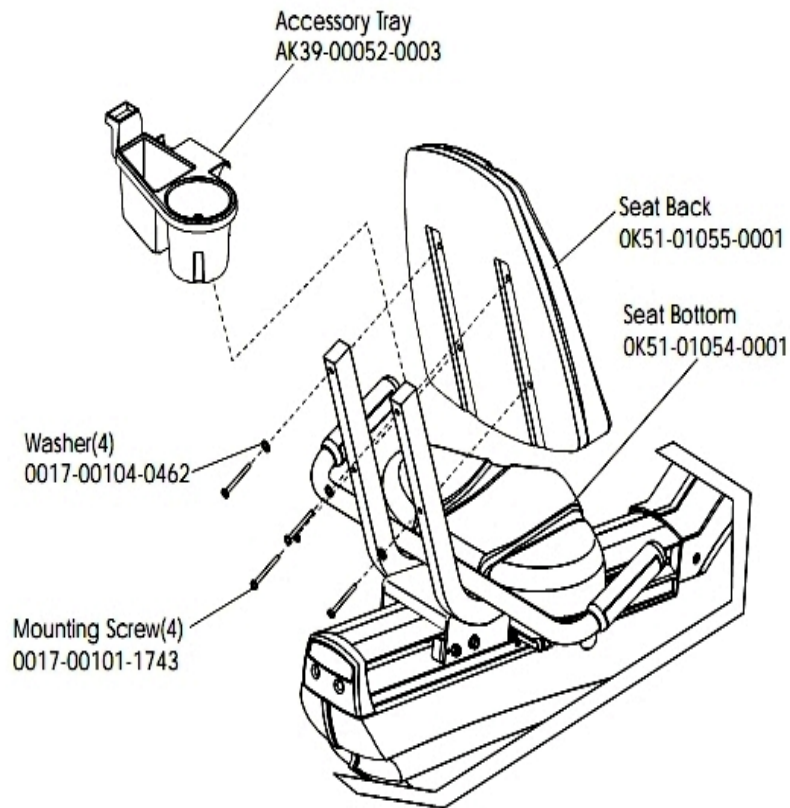

Seat Pads and Accessory Tray

Ref #	Part Number	Qty	Description
-	0017-00104-0462	4	Hardware: Flat Washer 0.478" OD
-	AK39-00052-0003	1	Accessory Tray
-	0017-00101-1743	4	Hardware: Mounting Screw 2.25"
-	OK51-01055-0001	1	Seat Back
-	OK51-01054-0001	1	Seat Bottom