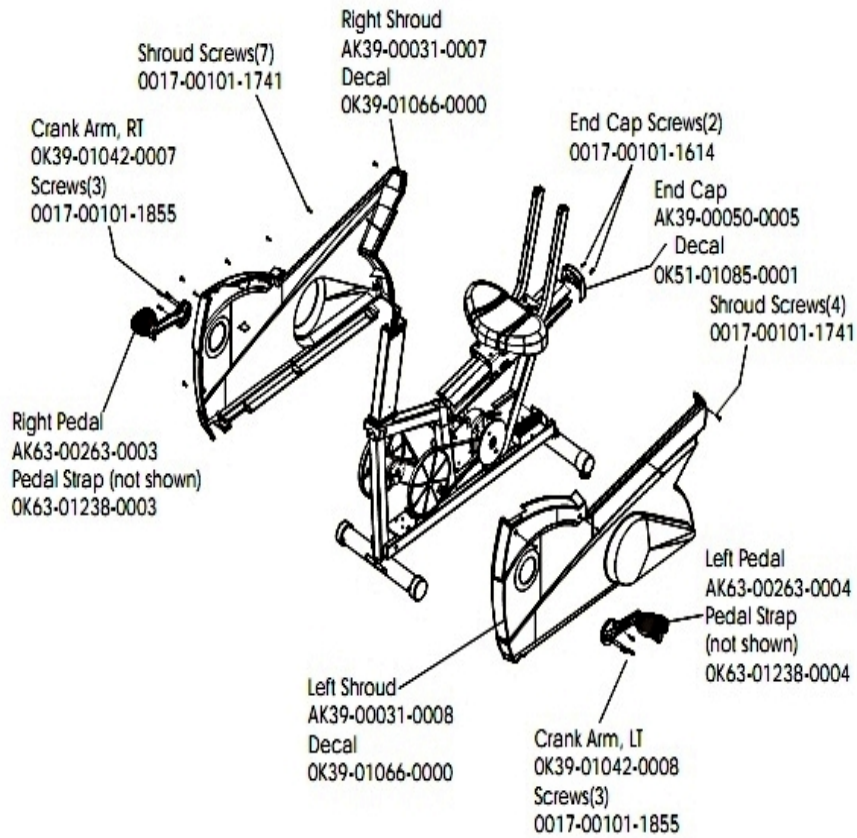

Shrouds, End Cap, Crank Arms and Pedals

Ref #	Part Number	Qty	Description
-	OK39-01042-0008	1	Crank Arm: Left
-	AK63-00263-0004	1	Pedal: Left
-	OK39-01066-0000	2	Decal
-	AK39-00031-0008	1	Shroud with Decal - Left
-	AK39-00050-0005	1	End Cap
-	OK51-01085-0001	1	Decal
-	0017-00101-1614	2	Hardware: Screw 0.625"
-	AK63-00263-0003	1	Pedal: Right
-	0017-00101-1741	11	Hardware: Screw
-	OK39-01042-0007	1	Crank Arm: Right
-	OK63-01238-0003	1	Right Pedal Strap
-	OK63-01238-0004	1	Left Pedal Strap
-	AK39-00031-0007	1	Shroud with Decal - Right
-	0017-00101-1855	6	Hardware: TORX Screw 0.875"