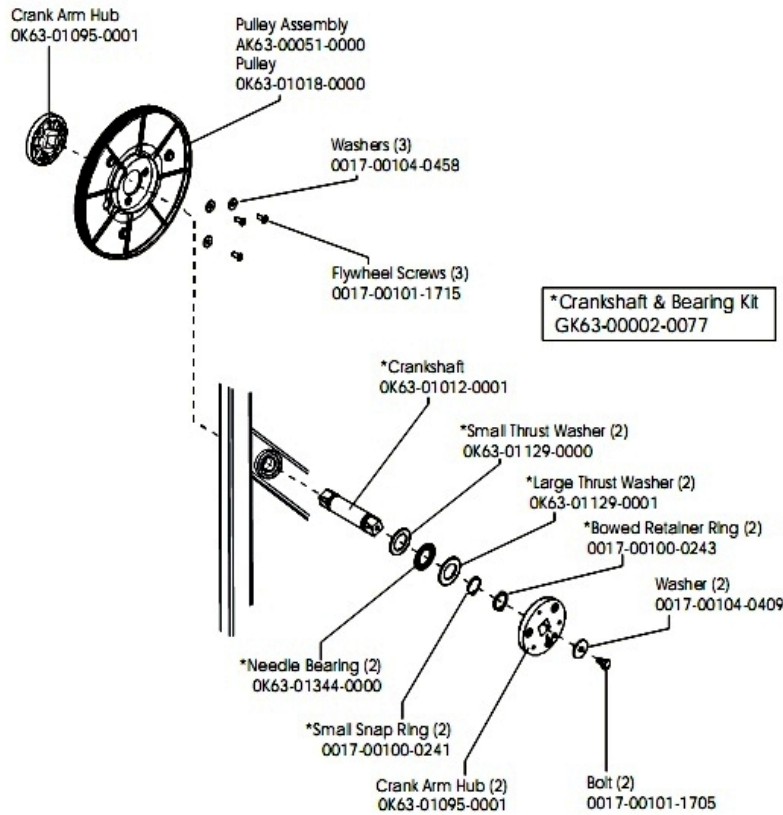

Cables

Cable Coax - AK32-00020-0001
Cable Power Ext - AK32-00078-0001

Ref #	Part Number	Qty	Description
-	AK39-00010-0000	1	Cable Assembly: 2-sensor Handlebar
-	118E-00001-0259	1	Wireless Receiver Module, Non-Coded
-	AK63-00038-0000	1	Lower Console Cable
-	AK39-00063-0000	1	Polar Cable
-	AK19-00082-0001	1	Flat Flex Cable
-	AK63-00050-0000	1	Reed Switch Bracket Assembly
-	AK32-00020-0001	1	Coax Cable: 90"
-	AK39-00005-0001	1	10-Pin Connector Main Wiring Cable
-	AK39-00006-0000	1	Power Cable
-	AK19-00081-0002	1	Life Pulse Extension
-	AK32-00078-0001	1	Power Extension Cable: 120"

Console Components

Ref #	Part Number	Qty	Description
-	OK63-01277-0000	1	Console Decal
-	AK39-00063-0000	1	Polar Cable
-	B084-92222-B000	1	Console Board - Lower
-	A084-92219-A027	1	Console Board - Upper
-	OK39-01044-0000	1	Tape
-	0017-00101-1650	13	Hardware: Phillips Pan Screw 0.375"
-	AK39-00133-0002	1	Console Assembly English/Metric
-	OK63-01028-0001	1	Case
-	AK63-00165-0001	1	Bezel/Switch with Overlay English Metric
-	AK63-00121-0001	1	Console Case Assembly
-	OK63-01029-0001	1	Battery Door
-	118E-00001-0259	1	Wireless Receiver Module, Non-Coded

Crankshaft and Bearing Assembly

Ref #	Part Number	Qty	Description
-	0017-00101-1705	2	Hardware: Bolt 0.5"
-	OK63-01344-0000	2	Hardware: Needle Bearing
-	0017-00101-1715	3	Hardware: TORX Cap Screw 0.625"
-	OK63-01129-0000	2	Hardware: Small Thrust Washer
-	0017-00100-0243	2	Hardware: Bowed Retaining Ring .984"
-	0017-00100-0241	2	Hardware: Small Snap Ring .984"
-	OK63-01129-0001	2	Hardware: Large Thrust Washer
-	AK63-00051-0000	1	Pulley Assembly
-	0017-00104-0409	2	Hardware: Washer 1.125" OD
-	OK63-01018-0000	1	Crank Pulley
-	0017-00104-0458	3	Hardware: Flat Washer 0.75" OD
-	OK63-01095-0001	3	Crank Arm Hub
-	OK63-01012-0001	1	Crankshaft
-	GK63-00002-0077	1	Crankshaft and Bearing Kit