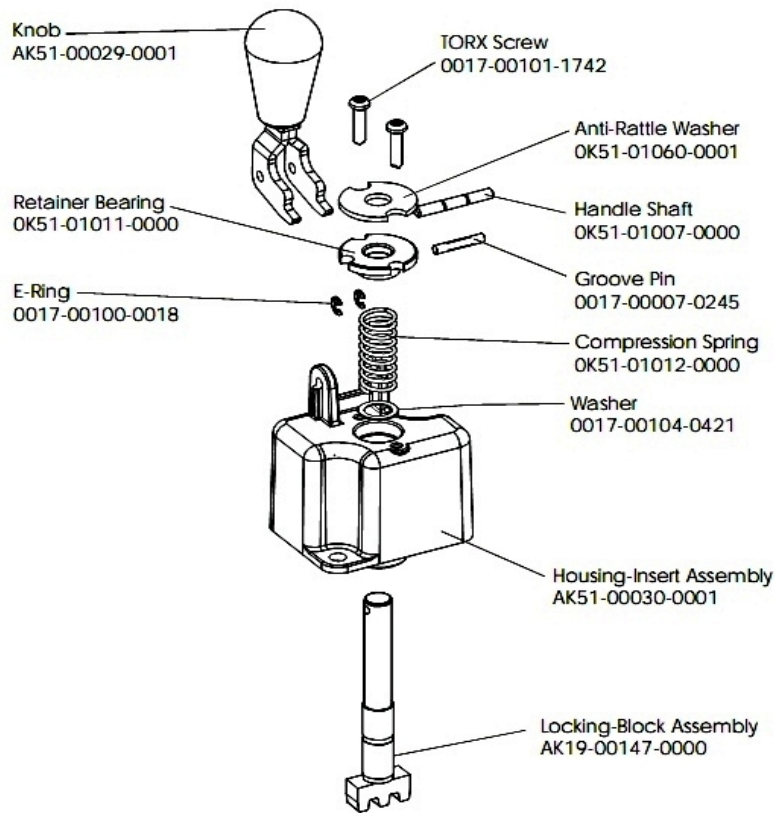

Idler Bracket Assembly

Ref #	Part Number	Qty	Description
-	AK63-00021-0000	1	Idler Bracket Assembly
-	AK63-00008-0000	1	Idler w/Bearing
-	0017-00103-0218	1	Hardware: Lock Nut 3/8" ID
-	OK63-01050-0000	1	Idler Bracket

Intermediate Shaft and Bearing Assembly

Ref #	Part Number	Qty	Description
-	0017-00104-0455	2	Hardware: Delrin Washer 1.250" OD
-	GK63-00002-0007	1	Intermediate Shaft and Bearing Assembly
-	118E-00001-0124	1	Auto-Start Magnet
-	GK63-00002-0079	1	Kit: Upright/Rec Belt And Pulley
-	0017-00100-0242	1	Hardware: Retaining Ring .781"

Locking Assembly

Ref #	Part Number	Qty	Description
-	AK51-00053-0001	3	Lock Assembly
-	0017-00007-0245	1	Hardware: Groove Pin 5/32" D 1.75" L
-	0017-00101-1742	2	Hardware: TORX Screw 0.75"
-	AK19-00147-0000	1	Locking-Block Assembly
-	AK51-00030-0001	1	Housing-Insert Assembly
-	OK51-01060-0001	1	Hardware: Anti-Rattle Washer
-	0017-00100-0018	2	Hardware: E-Ring .188"
-	0017-00104-0421	1	Hardware: Flat Washer 0.64" OD
-	AK51-00029-0001	1	Knob
-	OK51-01007-0000	1	Handle Shaft
-	OK51-01012-0000	1	Compression Spring
-	OK51-01011-0000	1	Hardware: Retainer Bearing