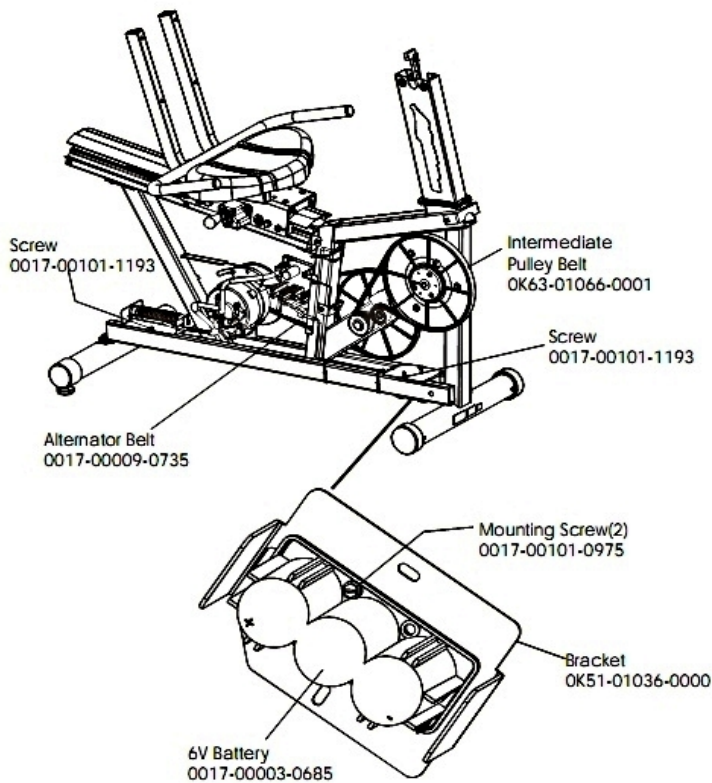

93Ri Recumbent Lifecycle - English/English - Class A

95R-0103-04

Parts Manual

1/5/2019 9:58:54 AM

LifeFitness
WHAT WE LIVE FOR

Table of Contents

Alternator with Pulley Assembly	3
Belts and 6V Battery	4
Cables	5
Console Components	6
Console Support Assembly	7
Crankshaft and Bearing Assembly	8
Extrusion Assembly	9
Idler Bracket Assembly	10
Intermediate Shaft and Bearing Assembly	11
Locking Assembly	12
Miscellaneous	13
Power Control Board	14
Resistor Assembly	15
Seat Assembly	16
Seat Assembly - Bottom	17
Seat Frame Assembly	18
Seat Pads and Accessory Tray	19
Shrouds, End Cap, Crank Arms and Pedals	20
Wheel and Leveler	21

Alternator with Pulley Assembly

Assembly Number – AK63-00093-0000

Ref #	Part Number	Qty	Description
-	OK61-01027-0000	1	Flywheel: 6.75" D
-	0017-00103-0117	1	Hardware: Locking Nut 1/2" ID
-	0017-00101-0956	1	Hardware: Bolt 2"
-	0017-00104-0044	2	Hardware: Washer 0.75" OD
-	0017-00009-0841	1	Alternator
-	AK63-00093-0000	1	Alternator w/Pulley

Belts and 6V Battery

Ref #	Part Number	Qty	Description
-	GK63-00002-0079	1	Kit: Upright/Rec Belt And Pulley
-	0017-00101-0975	2	Hardware: Mounting Bolt 0.375"
-	0017-00009-1324	1	Belt: Poly-V; 49.00 IN
-	OK51-01036-0000	1	Battery Bracket
-	0017-00101-1193	2	Hardware: Screw 0.375"
-	0017-00003-0685	1	6V Battery

Cables

Cable Coax - AK32-00020-0001
Cable Power Ext - AK32-00078-0001

Ref #	Part Number	Qty	Description
-	AK39-00010-0000	1	Cable Assembly: 2-sensor Handlebar
-	118E-00001-0259	1	Wireless Receiver Module, Non-Coded
-	AK63-00038-0000	1	Lower Console Cable
-	AK39-00063-0000	1	Polar Cable
-	AK19-00082-0001	1	Flat Flex Cable
-	AK63-00050-0000	1	Reed Switch Bracket Assembly
-	AK32-00020-0001	1	Coax Cable: 90"
-	AK39-00005-0001	1	10-Pin Connector Main Wiring Cable
-	AK39-00006-0000	1	Power Cable
-	AK19-00081-0002	1	Life Pulse Extension
-	AK32-00078-0001	1	Power Extension Cable: 120"