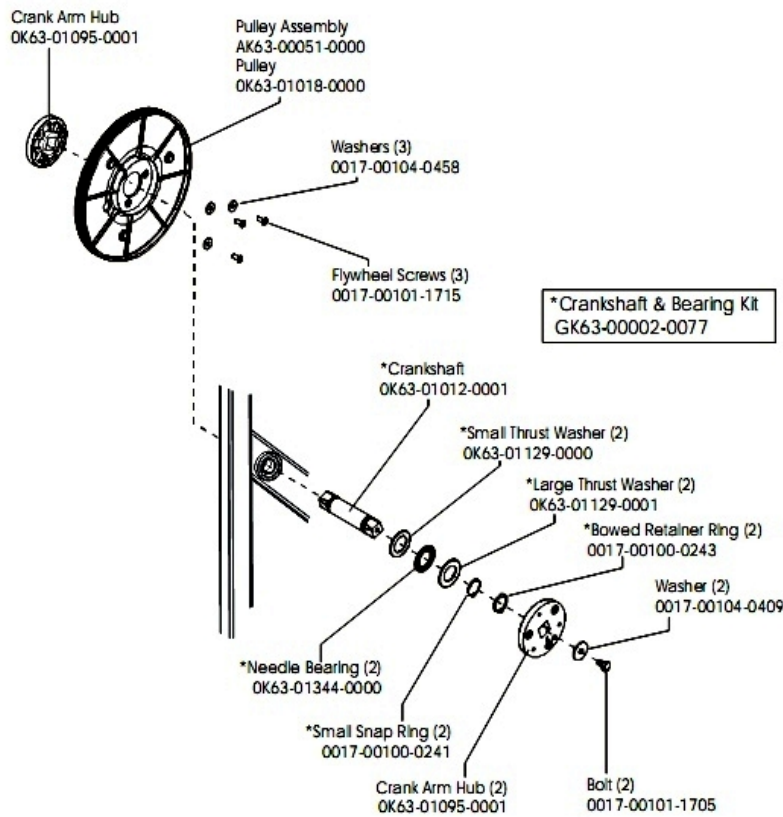

### Cables

Ref #	Part Number	Qty	Description
-	AK63-00050-0000	1	Reed Switch Bracket Assembly
-	AK19-00081-0002	1	Life Pulse Extension

## Console Components

Ref #	Part Number	Qty	Description
-	AK39-00070-0003	1	Console German Metric
-	B084-92222-B000	1	Console Board - Lower
-	A084-92219-A011	1	Console Board - Upper
-	OK39-01044-0000	1	Tape
-	AK63-00165-0003	1	Bezel/Switch with Overlay Assembly German Metric
-	OK63-01028-0001	1	Case
-	0017-00101-1650	13	Hardware: Phillips Pan Screw 0.375"
-	AK63-00121-0001	1	Console Case Assembly
-	OK63-01029-0001	1	Battery Door
-	118E-00001-0259	1	Wireless Receiver Module, Non-Coded
-	OK63-01277-0000	1	Console Decal
-	AK39-00063-0000	1	Polar Cable

## Console Support Assembly

Ref #	Part Number	Qty	Description
-	0017-00101-1756	4	Hardware: Frame Post Bolt 0.75"
-	OK39-01005-0001	2	Grip
-	0017-00101-1744	4	Hardware: Phillips Pan Screw
-	AK39-00003-0002	1	Console Support

## Crankshaft and Bearing Assembly

Ref #	Part Number	Qty	Description
-	OK63-01018-0000	1	Crank Pulley
-	0017-00100-0241	2	Hardware: Small Snap Ring .984"
-	0017-00100-0243	2	Hardware: Bowed Retaining Ring .984"
-	0017-00104-0409	2	Hardware: Washer 1.125" OD
-	OK63-01095-0001	3	Crank Arm Hub
-	0017-00101-1715	3	Hardware: TORX Cap Screw 0.625"
-	AK63-00051-0000	1	Pulley Assembly
-	OK63-01129-0001	2	Hardware: Large Thrust Washer
-	OK63-01129-0000	2	Hardware: Small Thrust Washer
-	0017-00104-0458	3	Hardware: Flat Washer 0.75" OD
-	GK63-00002-0077	1	Crankshaft and Bearing Kit
-	OK63-01012-0001	1	Crankshaft
-	0017-00101-1705	2	Hardware: Bolt 0.5"
-	OK63-01344-0000	2	Hardware: Needle Bearing