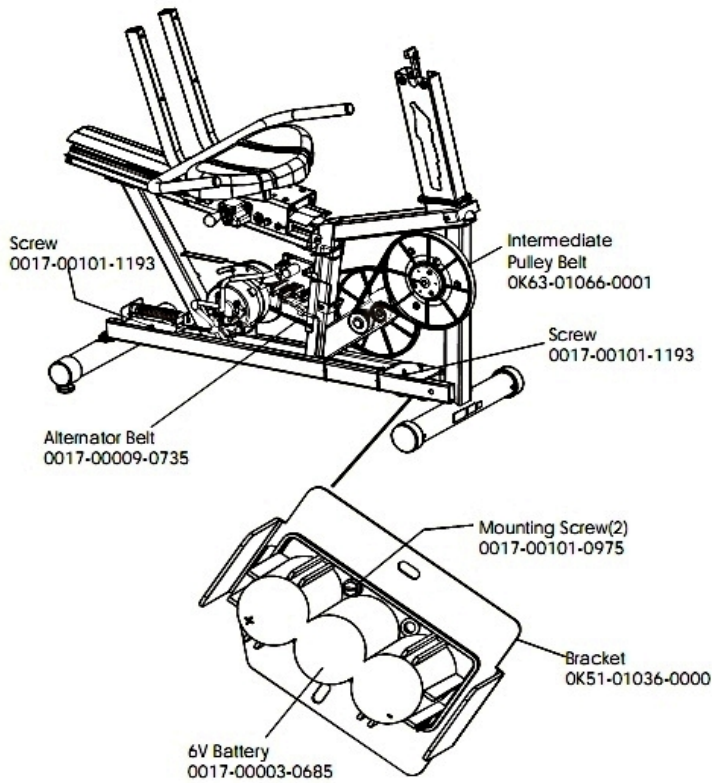

## Parts Manual

1/5/2019 10:00:16 AM

**LifeFitness**  
WHAT WE LIVE FOR

**Table of Contents**

---

[Alternator with Pulley Assembly](#).....3  
[Belts and 6V Battery](#).....4  
[Cables](#).....5  
[Console Components](#).....6  
[Console Support Assembly](#).....7  
[Crankshaft and Bearing Assembly](#).....8  
[Extrusion Assembly](#).....9  
[Idler Bracket Assembly](#).....10  
[Intermediate Shaft and Bearing Assembly](#).....11  
[Locking Assembly](#).....12  
[Power Control Board](#).....13  
[References](#).....14  
[Resistor Assembly](#).....15  
[Seat Assembly](#).....16  
[Seat Assembly - Bottom](#).....17  
[Seat Frame Assembly](#).....18  
[Seat Pads and Accessory Tray](#).....19  
[Shrouds, End Cap and Pedals](#).....20  
[Wheel and Leveler](#).....21

## Alternator with Pulley Assembly

Assembly Number – AK63-00093-0000

Ref #	Part Number	Qty	Description
-	OK61-01027-0000	1	Flywheel: 6.75" D
-	0017-00103-0117	1	Hardware: Locking Nut 1/2" ID
-	0017-00101-0956	1	Hardware: Bolt 2"
-	0017-00104-0044	2	Hardware: Washer 0.75" OD
-	0017-00009-0841	1	Alternator
-	AK63-00093-0000	1	Alternator w/Pulley

## Belts and 6V Battery

Ref #	Part Number	Qty	Description
-	GK63-00002-0079	1	Kit: Upright/Rec Belt And Pulley
-	0017-00101-0975	2	Hardware: Mounting Bolt 0.375"
-	0017-00101-1193	2	Hardware: Screw 0.375"
-	OK51-01036-0000	1	Battery Bracket
-	0017-00009-1324	1	Belt: Poly-V; 49.00 IN
-	0017-00003-0685	1	6V Battery