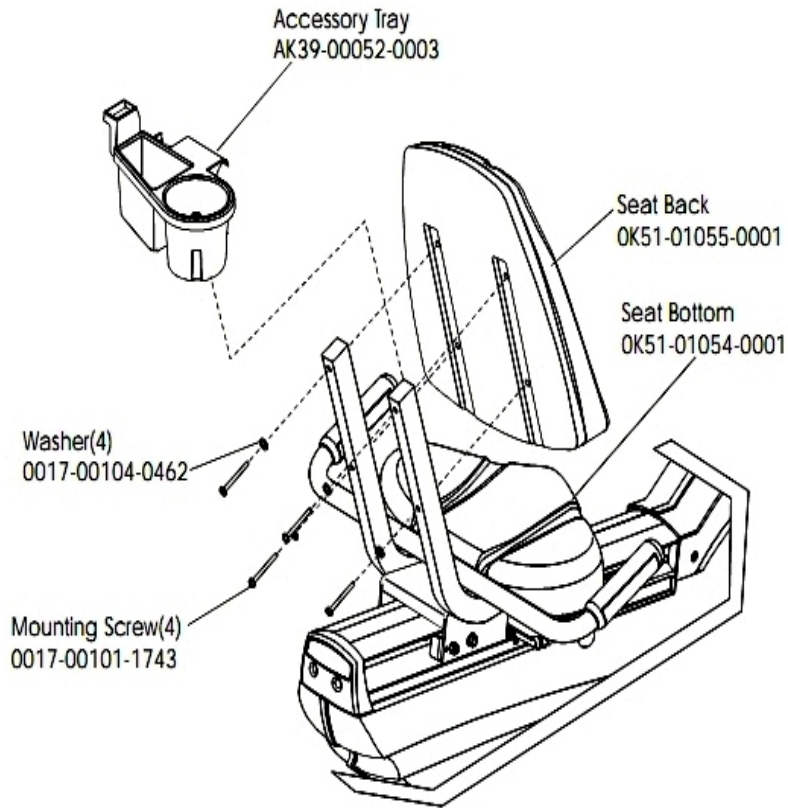

Seat Pads and Accessory Tray

Ref #	Part Number	Qty	Description
-	0017-00104-0462	4	Hardware: Flat Washer 0.478" OD
-	OK51-01055-0001	1	Seat Back
-	OK51-01054-0001	1	Seat Bottom
-	0017-00101-1743	4	Hardware: Mounting Screw 2.25"
-	AK39-00052-0003	1	Accessory Tray