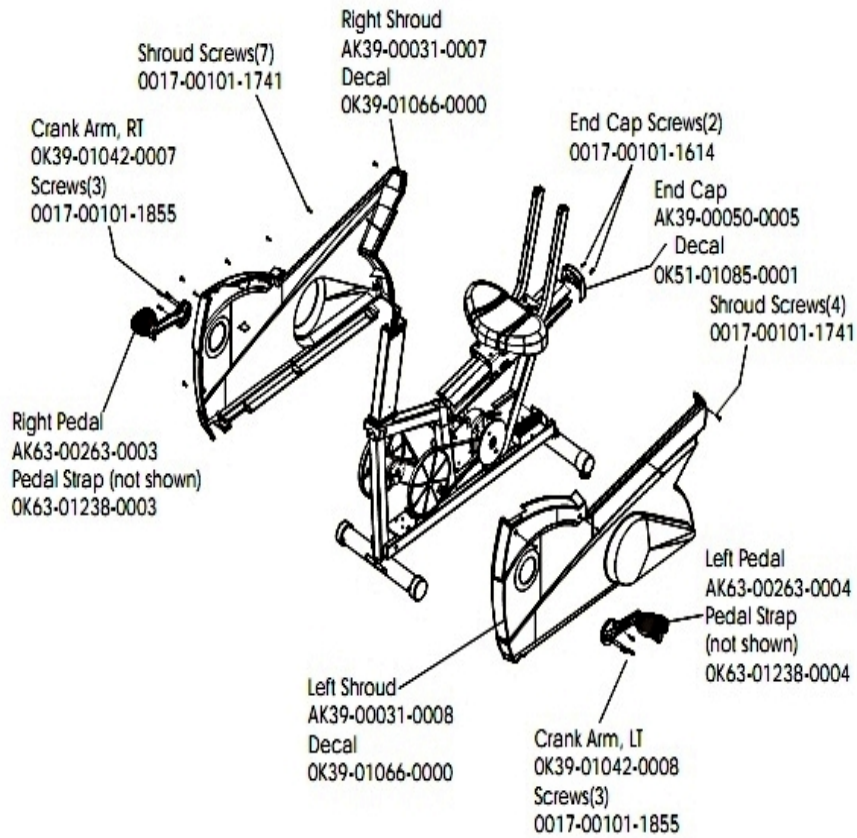

Shrouds, End Cap and Pedals

Ref #	Part Number	Qty	Description
-	OK39-01042-0008	1	Crank Arm: Left
-	AK63-00263-0004	1	Pedal: Left
-	AK39-00050-0005	1	End Cap
-	OK39-01066-0000	2	Decal
-	AK39-00031-0008	1	Shroud with Decal - Left
-	OK51-01085-0001	1	Decal
-	0017-00101-1614	2	Hardware: Screw 0.625"
-	OK63-01238-0003	1	Right Pedal Strap
-	0017-00101-1741	11	Hardware: Screw
-	OK39-01042-0007	1	Crank Arm: Right
-	AK63-00263-0003	1	Pedal: Right
-	OK63-01238-0004	1	Left Pedal Strap
-	AK39-00031-0007	1	Shroud with Decal - Right
-	0017-00101-1855	6	Hardware: TORX Screw 0.875"