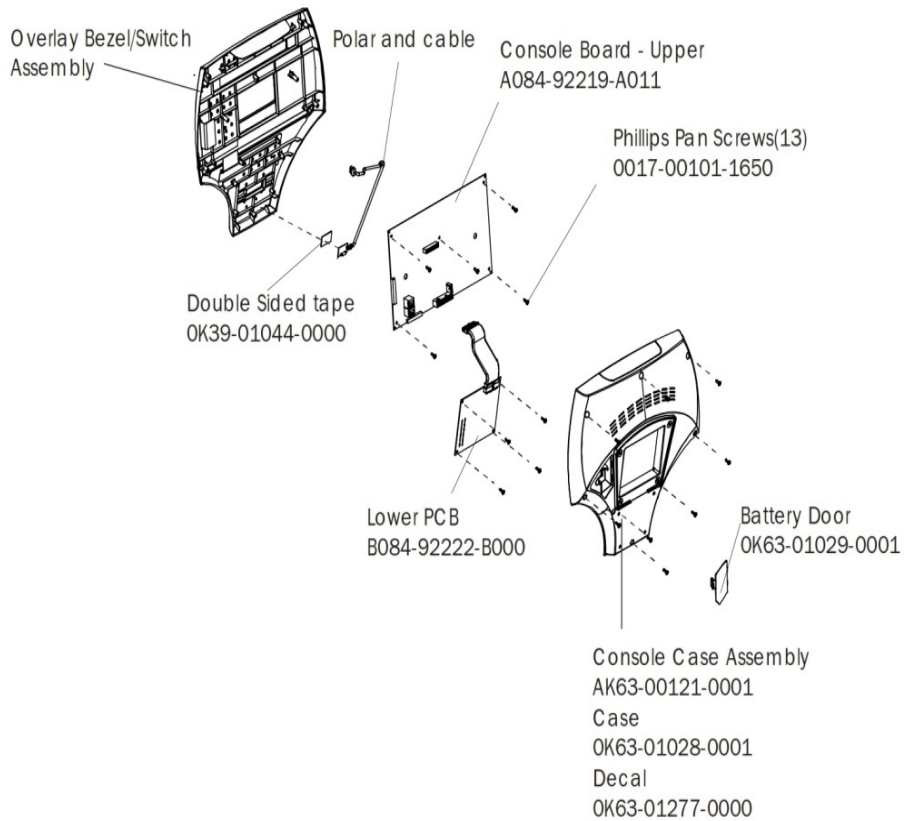

Console Components

Ref #	Part Number	Qty	Description
-	AK39-00070-0003	1	Console German Metric
-	B084-92222-B000	1	Console Board - Lower
-	A084-92219-A011	1	Console Board - Upper
-	OK39-01044-0000	1	Tape
-	AK63-00165-0003	1	Bezel/Switch with Overlay Assembly German Metric
-	OK63-01028-0001	1	Case
-	0017-00101-1650	13	Hardware: Phillips Pan Screw 0.375"
-	AK63-00121-0001	1	Console Case Assembly
-	OK63-01029-0001	1	Battery Door
-	118E-00001-0259	1	Wireless Receiver Module, Non-Coded
-	OK63-01277-0000	1	Console Decal
-	AK39-00063-0000	1	Polar Cable