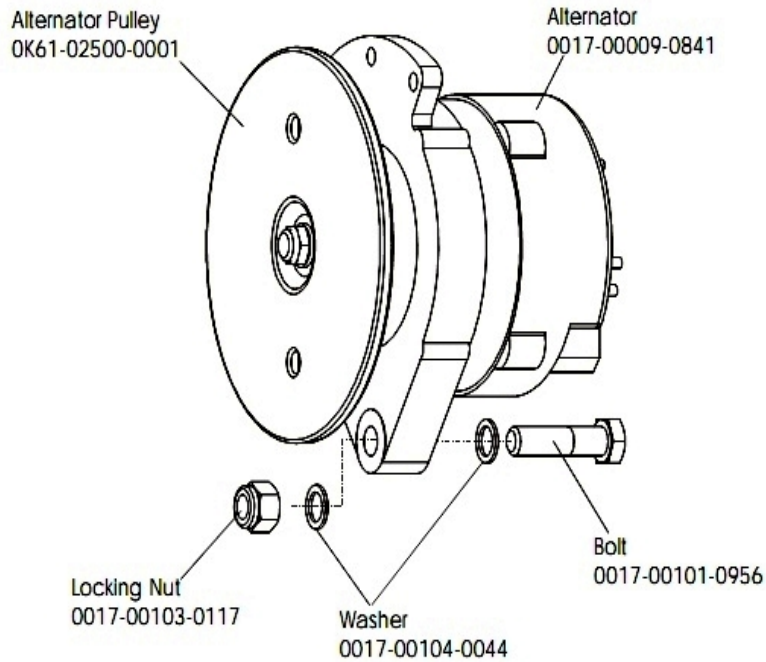

## Parts Manual

1/5/2019 10:00:16 AM

**LifeFitness**  
WHAT WE LIVE FOR

**Table of Contents**

---

[Alternator with Pulley Assembly](#).....3  
[Belts and 6V Battery](#).....4  
[Cables](#).....5  
[Console Components](#).....6  
[Console Support Assembly](#).....7  
[Crankshaft and Bearing Assembly](#).....8  
[Extrusion Assembly](#).....9  
[Idler Bracket Assembly](#).....10  
[Intermediate Shaft and Bearing Assembly](#).....11  
[Locking Assembly](#).....12  
[Power Control Board](#).....13  
[References](#).....14  
[Resistor Assembly](#).....15  
[Seat Assembly](#).....16  
[Seat Assembly - Bottom](#).....17  
[Seat Frame Assembly](#).....18  
[Seat Pads and Accessory Tray](#).....19  
[Shrouds, End Cap and Pedals](#).....20  
[Wheel and Leveler](#).....21

## Alternator with Pulley Assembly

Assembly Number – AK63-00093-0000

Ref #	Part Number	Qty	Description
-	OK61-01027-0000	1	Flywheel: 6.75" D
-	0017-00103-0117	1	Hardware: Locking Nut 1/2" ID
-	0017-00101-0956	1	Hardware: Bolt 2"
-	0017-00104-0044	2	Hardware: Washer 0.75" OD
-	0017-00009-0841	1	Alternator
-	AK63-00093-0000	1	Alternator w/Pulley

## Belts and 6V Battery

Ref #	Part Number	Qty	Description
-	GK63-00002-0079	1	Kit: Upright/Rec Belt And Pulley
-	0017-00101-0975	2	Hardware: Mounting Bolt 0.375"
-	0017-00101-1193	2	Hardware: Screw 0.375"
-	OK51-01036-0000	1	Battery Bracket
-	0017-00009-1324	1	Belt: Poly-V; 49.00 IN
-	0017-00003-0685	1	6V Battery