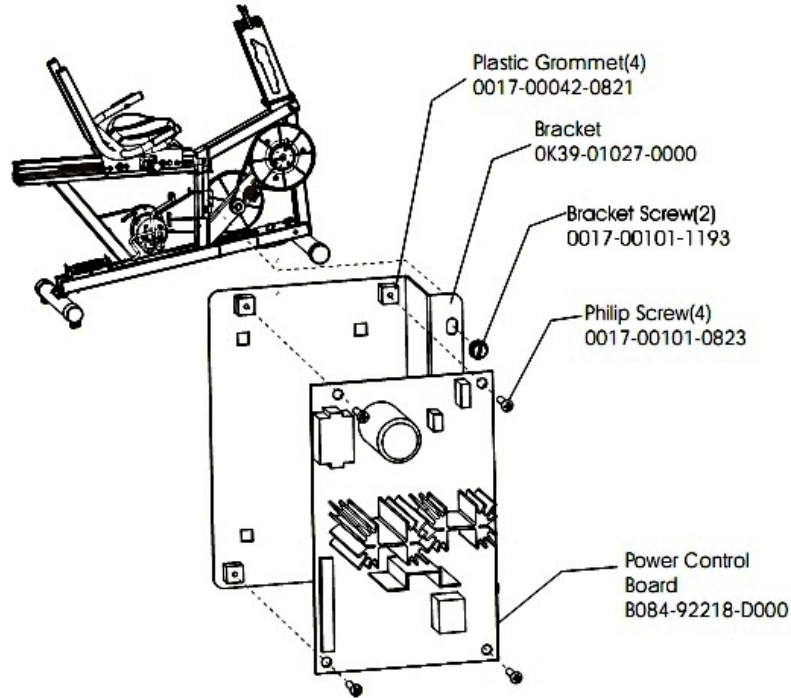

Power Control Board

Assembly Number - AK39-00022-0001

Ref #	Part Number	Qty	Description
-	0017-00042-0821	4	Hardware: Plastic Grommet
-	B084-92218-0000	1	PCB Circuit Board
-	AK39-00022-0001	1	PCB Assembly
-	0K39-01027-0000	1	PCB Bracket
-	0017-00101-0823	4	Hardware: Screw 0.75"