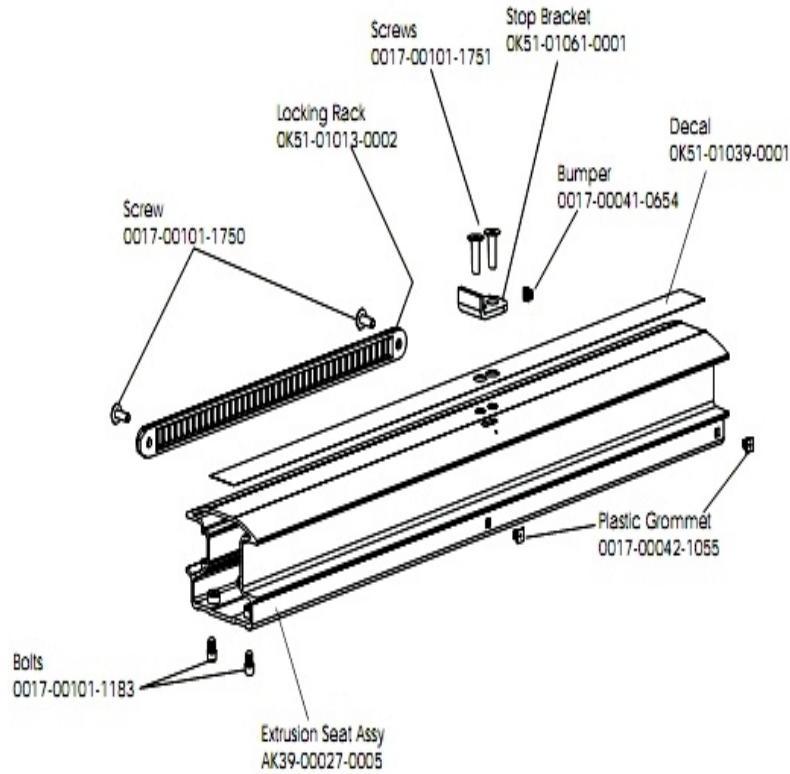

Extrusion Assembly

Ref #	Part Number	Qty	Description
-	0017-00041-0654	1	Bumper
-	AK39-00027-0005	2	Extrusion Seat Assembly
-	0017-00101-1751	2	Hardware: Screw 1"
-	OK51-01013-0002	1	Locking Rack
-	0017-00101-1183	2	Hardware: Bolt 0.75"
-	0017-00101-1750	2	Hardware: Screw 0.75"
-	OK51-01039-0001	1	Decal
-	OK51-01061-0001	1	Stop Bracket
-	0017-00042-1055	2	Hardware: Plastic Grommet