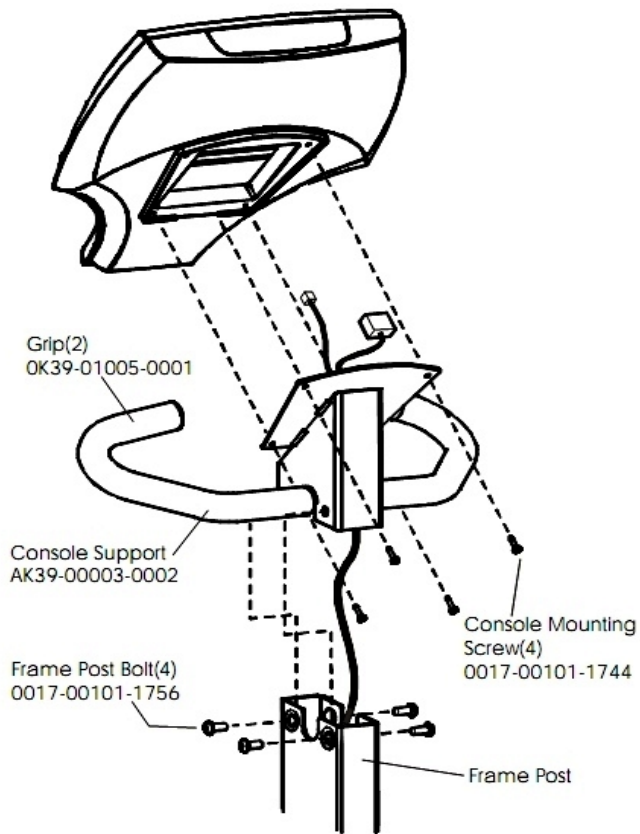

Console Support Assembly

Ref #	Part Number	Qty	Description
-	0017-00101-1756	4	Hardware: Frame Post Bolt 0.75"
-	OK39-01005-0001	2	Grip
-	0017-00101-1744	4	Hardware: Phillips Pan Screw
-	AK39-00003-0002	1	Console Support