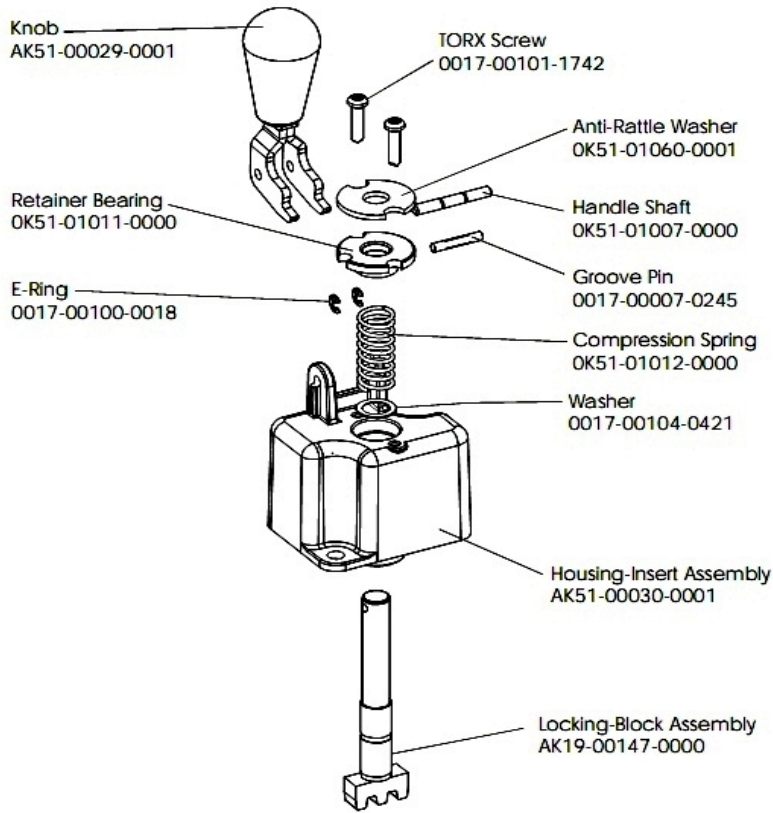

## Idler Bracket Assembly

---

Ref #	Part Number	Qty	Description
-	AK63-00008-0000	1	Idler w/Bearing
-	OK63-01050-0000	1	Idler Bracket
-	AK63-00021-0000	1	Idler Bracket Assembly
-	0017-00103-0218	1	Hardware: Lock Nut 3/8" ID

## Intermediate Shaft and Bearing Assembly

Ref #	Part Number	Qty	Description
-	GK63-00002-0007	1	Intermediate Shaft and Bearing Assembly
-	0017-00100-0242	1	Hardware: Retaining Ring .781"
-	118E-00001-0124	1	Auto-Start Magnet
-	0017-00104-0455	2	Hardware: Delrin Washer 1.250" OD
-	GK63-00002-0079	1	Kit: Upright/Rec Belt And Pulley

## Locking Assembly

Ref #	Part Number	Qty	Description
-	0017-00007-0245	1	Hardware: Groove Pin 5/32" D 1.75" L
-	AK51-00053-0001	1	Lock Assembly
-	0017-00101-1742	2	Hardware: TORX Screw 0.75"
-	AK19-00147-0000	1	Locking-Block Assembly
-	AK51-00030-0001	1	Housing-Insert Assembly
-	OK51-01060-0001	1	Hardware: Anti-Rattle Washer
-	0017-00100-0018	2	Hardware: E-Ring .188"
-	0017-00104-0421	1	Hardware: Flat Washer 0.64" OD
-	AK51-00029-0001	1	Knob
-	OK51-01007-0000	1	Handle Shaft
-	OK51-01012-0000	1	Compression Spring
-	OK51-01011-0000	1	Hardware: Retainer Bearing