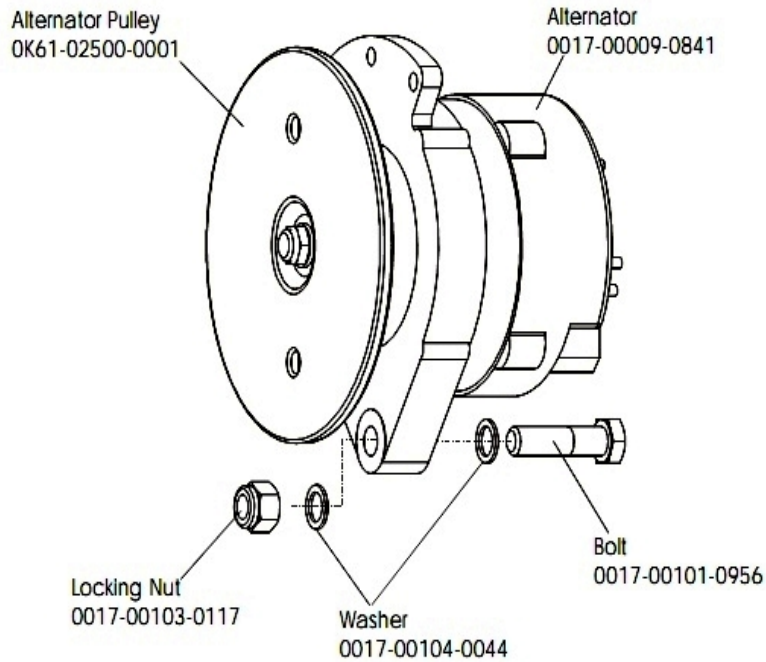

95Ri Recumbent - Prewired w/LCD - Entertainment Controls - Heart Rate

95RWEZ-0100-01

Parts Manual

1/5/2019 10:16:09 AM

LifeFitness
WHAT WE LIVE FOR

Table of Contents

Alternator with Pulley Assembly	3
Belts and 6V Battery	4
Cables	5
Console Components	6
Console Support Assembly	7
Crankshaft and Bearing Assembly	8
Extrusion Assembly	9
Idler Bracket Assembly	10
Intermediate Shaft and Bearing Assembly	11
Power Control Board	12
References	13
Resistor Assembly	14
Seat Assembly	15
Seat Assembly - Bottom	16
Seat Frame Assembly	17
Seat Locking Assembly	18
Seat Pads and Accessory Tray	19
Shrouds, End Caps and Pedals	20
Wheel and Leveler	21

Alternator with Pulley Assembly

Assembly Number – AK63-00093-0000

Ref #	Part Number	Qty	Description
-	OK61-01027-0000	1	Flywheel: 6.75" D
-	0017-00103-0117	1	Hardware: Locking Nut 1/2" ID
-	0017-00101-0956	1	Hardware: Bolt 2"
-	0017-00104-0044	2	Hardware: Washer 0.75" OD
-	0017-00009-0841	1	Alternator
-	AK63-00093-0000	1	Alternator w/Pulley

Belts and 6V Battery

Ref #	Part Number	Qty	Description
-	GK63-00002-0079	1	Kit: Upright/Rec Belt And Pulley
-	0017-00101-0975	2	Hardware: Mounting Bolt 0.375"
-	0017-00101-1193	2	Hardware: Screw 0.375"
-	OK51-01036-0000	1	Battery Bracket
-	0017-00009-1324	1	Belt: Poly-V; 49.00 IN
-	0017-00003-0685	1	6V Battery

Cables

Ref #	Part Number	Qty	Description
-	AK19-00081-0002	1	Life Pulse Extension
-	AK63-00050-0000	1	Reed Switch Bracket Assembly
-	118E-00001-0259	1	Wireless Receiver Module, Non-Coded
-	AK63-00038-0000	1	Lower Console Cable
-	AK39-00064-0000	1	Polar Cable
-	AK39-00006-0000	1	Power Cable
-	AK39-00010-0000	1	Cable Assembly: 2-sensor Handlebar
-	AK39-00005-0001	1	10-Pin Connector Main Wiring Cable
-	AK19-00082-0001	1	Flat Flex Cable