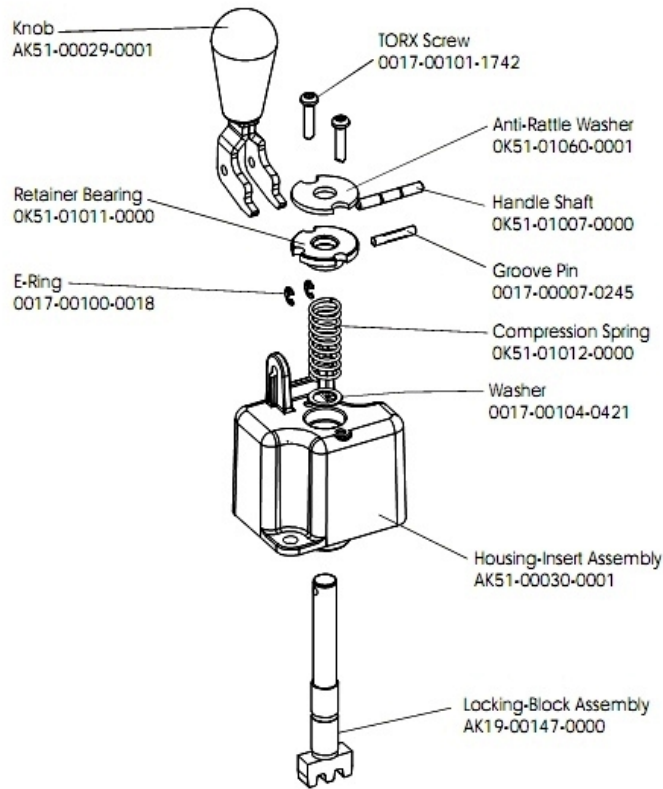

Seat Locking Assembly

Ref #	Part Number	Qty	Description
-	AK51-00030-0001	1	Housing-Insert Assembly
-	0017-00007-0245	1	Hardware: Groove Pin 5/32" D 1.75" L
-	0017-00101-1742	2	Hardware: TORX Screw 0.75"
-	OK51-01011-0000	1	Hardware: Retainer Bearing
-	AK51-00053-0001	1	Lock Assembly
-	0017-00100-0018	2	Hardware: E-Ring .188"
-	AK19-00147-0000	1	Locking-Block Assembly
-	0017-00104-0421	1	Hardware: Flat Washer 0.64" OD
-	AK51-00029-0001	1	Knob
-	OK51-01060-0001	1	Hardware: Anti-Rattle Washer
-	OK51-01007-0000	1	Handle Shaft
-	OK51-01012-0000	1	Compression Spring