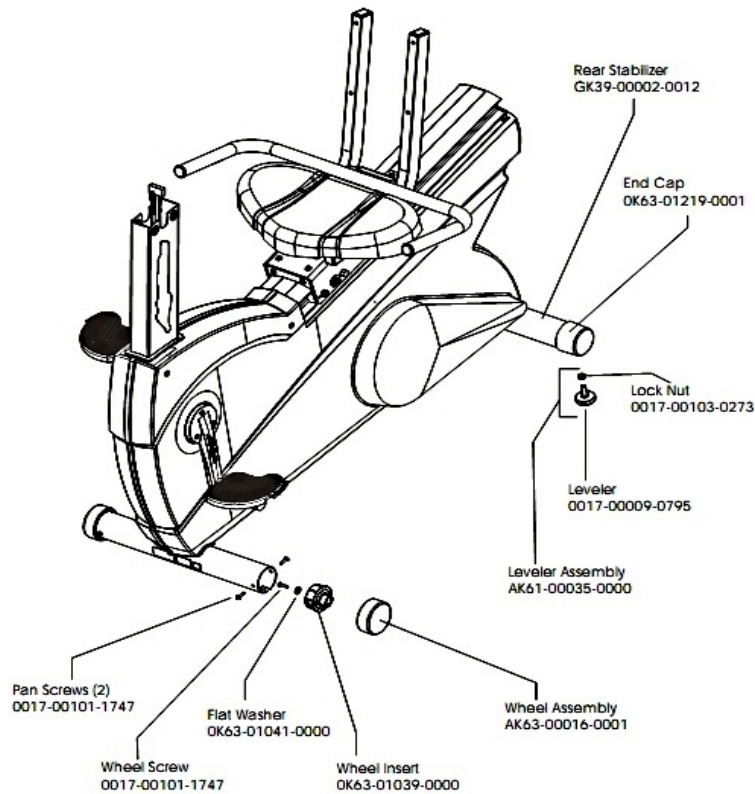

Wheel and Leveler

Ref #	Part Number	Qty	Description
-	0017-00101-1747	6	Hardware: Pan Screw 0.75"
-	AK63-00016-0001	2	Wheel/Bearing Assembly
-	AK61-00035-0000	2	Leg Leveler
-	OK63-01041-0000	2	Hardware: Flat Washer
-	GK39-00002-0012	1	Rear Stabilizer
-	OK63-01219-0001	2	End Cap
-	0017-00103-0273	2	Hardware: Hex Nut 3/8" ID
-	OK63-01039-0000	2	Wheel Insert
-	0017-00009-0795	2	Leg Leveler