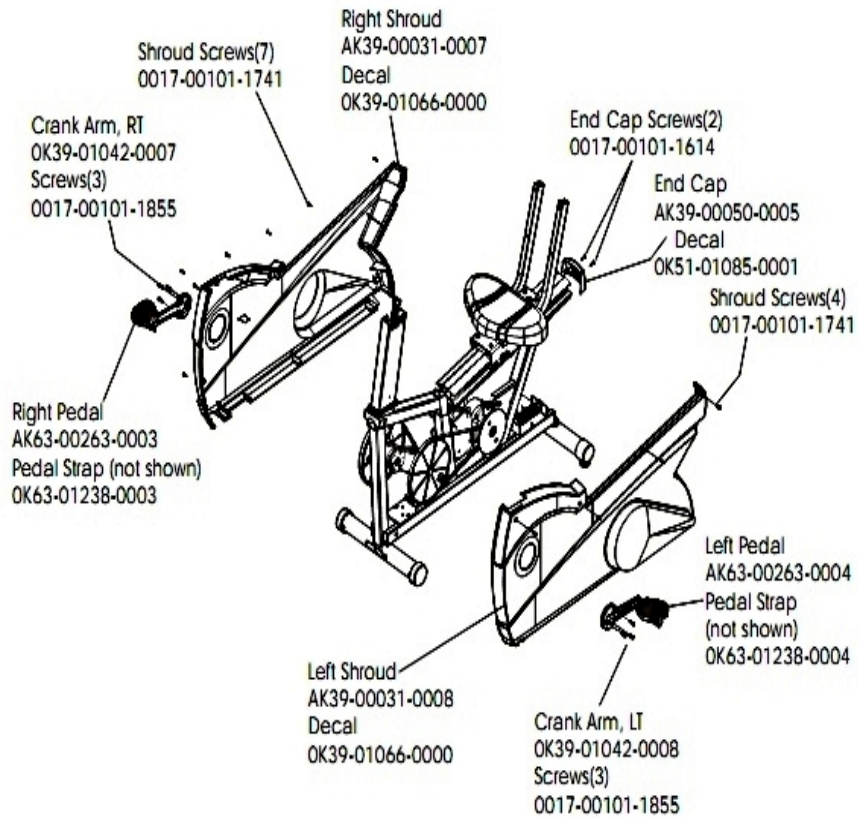

Shrouds, End Caps and Pedals

Ref #	Part Number	Qty	Description
-	OK63-01238-0003	1	Right Pedal Strap
-	AK63-00263-0003	1	Pedal: Right
-	AK39-00031-0008	1	Shroud with Decal - Left
-	AK39-00050-0005	1	End Cap
-	OK63-01238-0004	1	Left Pedal Strap
-	OK39-01042-0008	1	Crank Arm: Left
-	OK39-01042-0007	1	Crank Arm: Right
-	0017-00101-1741	11	Hardware: Screw
-	0017-00101-1614	2	Hardware: Screw 0.625"
-	OK39-01066-0000	2	Decal
-	0017-00101-1855	6	Hardware: TORX Screw 0.875"
-	AK39-00031-0007	1	Shroud with Decal - Right
-	OK51-01085-0001	1	Decal
-	AK63-00263-0004	1	Pedal: Left