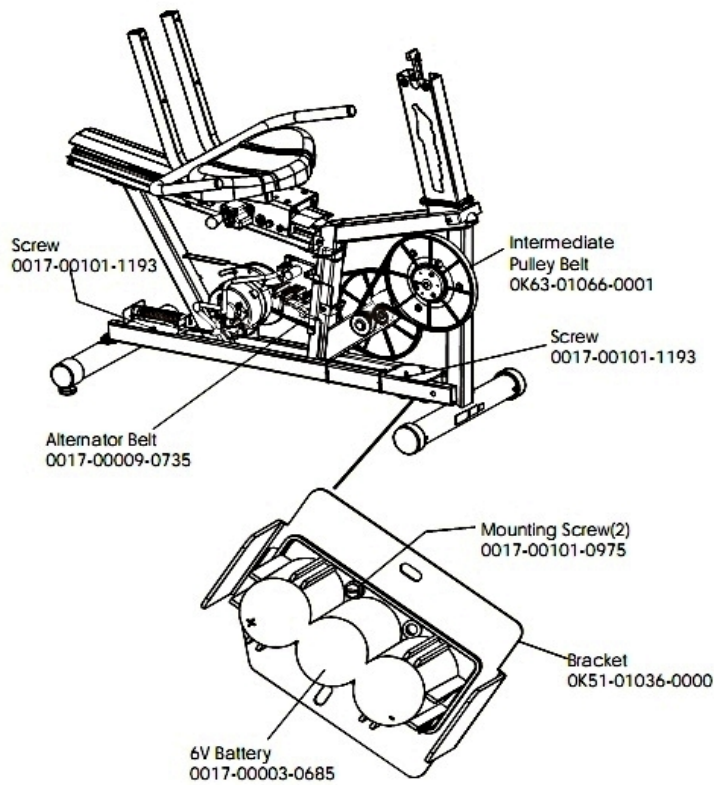

95Ri Recumbent - Prewired w/LCD - Entertainment Controls - Heart Rate

95RWEZ-0100-01

Parts Manual

1/5/2019 10:16:09 AM

LifeFitness
WHAT WE LIVE FOR

Table of Contents

Alternator with Pulley Assembly	3
Belts and 6V Battery	4
Cables	5
Console Components	6
Console Support Assembly	7
Crankshaft and Bearing Assembly	8
Extrusion Assembly	9
Idler Bracket Assembly	10
Intermediate Shaft and Bearing Assembly	11
Power Control Board	12
References	13
Resistor Assembly	14
Seat Assembly	15
Seat Assembly - Bottom	16
Seat Frame Assembly	17
Seat Locking Assembly	18
Seat Pads and Accessory Tray	19
Shrouds, End Caps and Pedals	20
Wheel and Leveler	21

Alternator with Pulley Assembly

Assembly Number – AK63-00093-0000

Ref #	Part Number	Qty	Description
-	OK61-01027-0000	1	Flywheel: 6.75" D
-	0017-00103-0117	1	Hardware: Locking Nut 1/2" ID
-	0017-00101-0956	1	Hardware: Bolt 2"
-	0017-00104-0044	2	Hardware: Washer 0.75" OD
-	0017-00009-0841	1	Alternator
-	AK63-00093-0000	1	Alternator w/Pulley

Belts and 6V Battery

Ref #	Part Number	Qty	Description
-	GK63-00002-0079	1	Kit: Upright/Rec Belt And Pulley
-	0017-00101-0975	2	Hardware: Mounting Bolt 0.375"
-	0017-00101-1193	2	Hardware: Screw 0.375"
-	OK51-01036-0000	1	Battery Bracket
-	0017-00009-1324	1	Belt: Poly-V; 49.00 IN
-	0017-00003-0685	1	6V Battery

Seat Pads and Accessory Tray

Ref #	Part Number	Qty	Description
-	OK51-01055-0001	1	Seat Back
-	0017-00104-0462	4	Hardware: Flat Washer 0.478" OD
-	0017-00101-1743	4	Hardware: Mounting Screw 2.25"
-	OK51-01054-0001	1	Seat Bottom
-	AK39-00052-0003	1	Accessory Tray