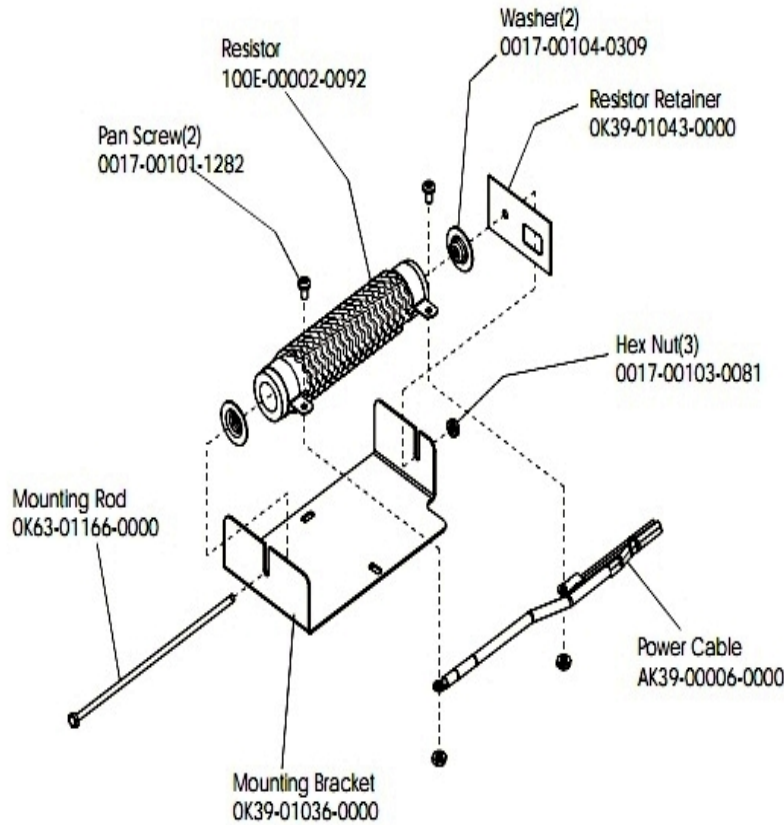

Resistor Assembly

Ref #	Part Number	Qty	Description
-	OK63-01166-0000	1	Resistor Mounting Rod
-	OK39-01043-0000	1	Resistor Retainer
-	AK39-00006-0000	1	Power Cable
-	OK39-01036-0000	1	Resistor Bracket
-	0017-00101-1282	2	Hardware: TORX Screw 0.375"
-	100E-00002-0092	1	Resistor .5 OHM 240 Watt
-	AK39-00020-0001	1	Resistor Assembly
-	0017-00103-0081	3	Hardware: Hex Nut ID
-	0017-00104-0309	2	Hardware: Washer 1.12" OD