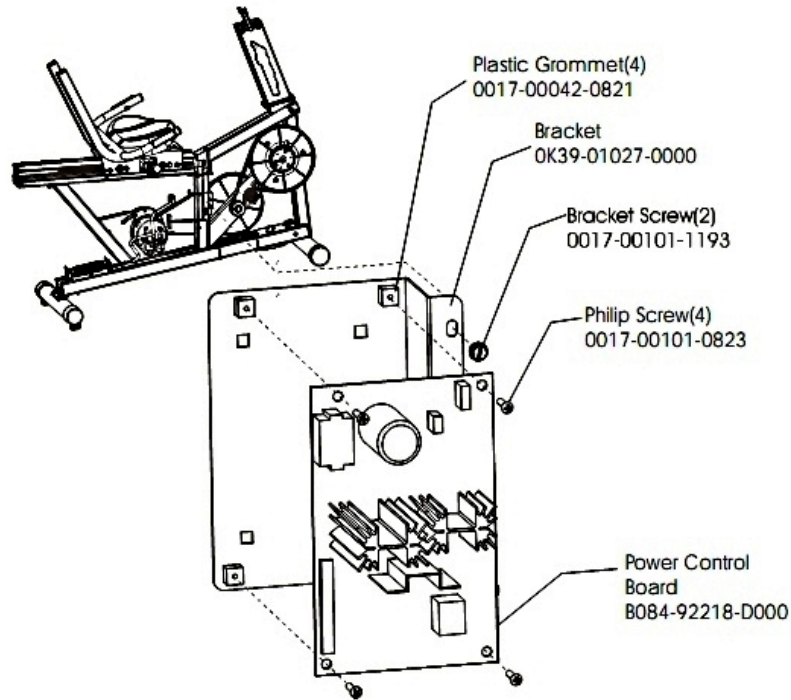

Power Control Board

Assembly Number - AK39-00022-0001

Ref #	Part Number	Qty	Description
-	0017-00042-0821	4	Hardware: Plastic Grommet
-	B084-92218-0000	1	PCB Circuit Board
-	AK39-00022-0001	1	PCB Assembly
-	0K39-01027-0000	1	PCB Bracket
-	0017-00101-0823	4	Hardware: Screw 0.75"