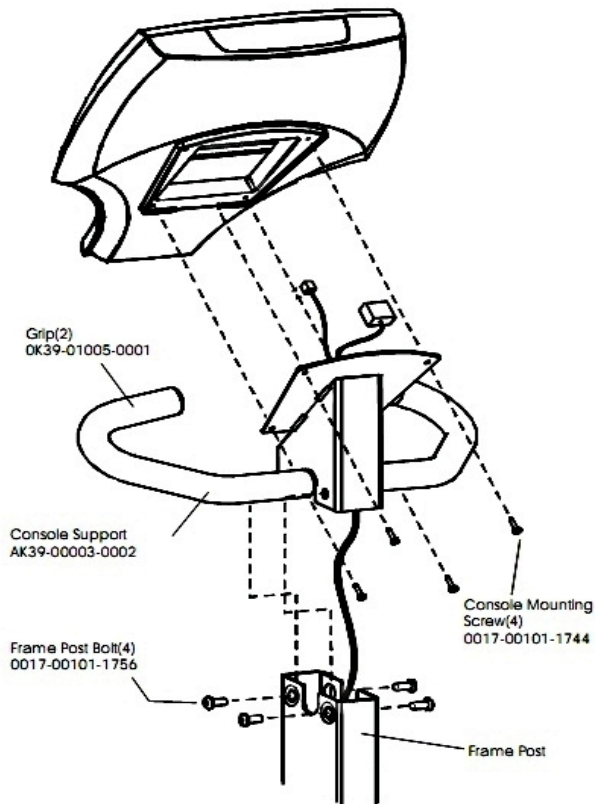

Belts and 6V Battery

Ref #	Part Number	Qty	Description
-	GK63-00002-0079	1	Kit: Upright/Rec Belt And Pulley
-	0017-00101-0975	2	Hardware: Mounting Bolt 0.375"
-	0017-00101-1193	2	Hardware: Screw 0.375"
-	OK51-01036-0000	1	Battery Bracket
-	0017-00009-1324	1	Belt: Poly-V; 49.00 IN
-	0017-00003-0685	1	6V Battery

Cables

Ref #	Part Number	Qty	Description
-	AK19-00081-0002	1	Life Pulse Extension
-	AK63-00050-0000	1	Reed Switch Bracket Assembly
-	118E-00001-0259	1	Wireless Receiver Module, Non-Coded
-	AK63-00038-0000	1	Lower Console Cable
-	AK39-00064-0000	1	Polar Cable
-	AK39-00006-0000	1	Power Cable
-	AK39-00010-0000	1	Cable Assembly: 2-sensor Handlebar
-	AK39-00005-0001	1	10-Pin Connector Main Wiring Cable
-	AK19-00082-0001	1	Flat Flex Cable

Console Components

Ref #	Part Number	Qty	Description
-	AK39-00063-0000	1	Polar Cable
-	AK63-00250-0001	1	Bezel/Switch with Overlay Assembly
-	118E-00001-0259	1	Wireless Receiver Module, Non-Coded
-	AK63-00038-0000	1	Lower Console Cable
-	OK63-01029-0001	1	Battery Door
-	0017-00101-1650	17	Hardware: Phillips Pan Screw 0.375"
-	AK32-00147-0000	1	Cable Headphone Assembly
-	OK39-01044-0000	1	Tape
-	AK63-00121-0001	1	Console Case Assembly
-	AK39-00106-0001	1	CONS-ASSY: 95CEZ; ENG

Console Support Assembly

Ref #	Part Number	Qty	Description
-	0K39-01005-0001	2	Grip
-	0017-00101-1756	4	Hardware: Frame Post Bolt 0.75"
-	AK39-00003-0002	1	Console Support
-	0017-00101-1744	4	Hardware: Phillips Pan Screw