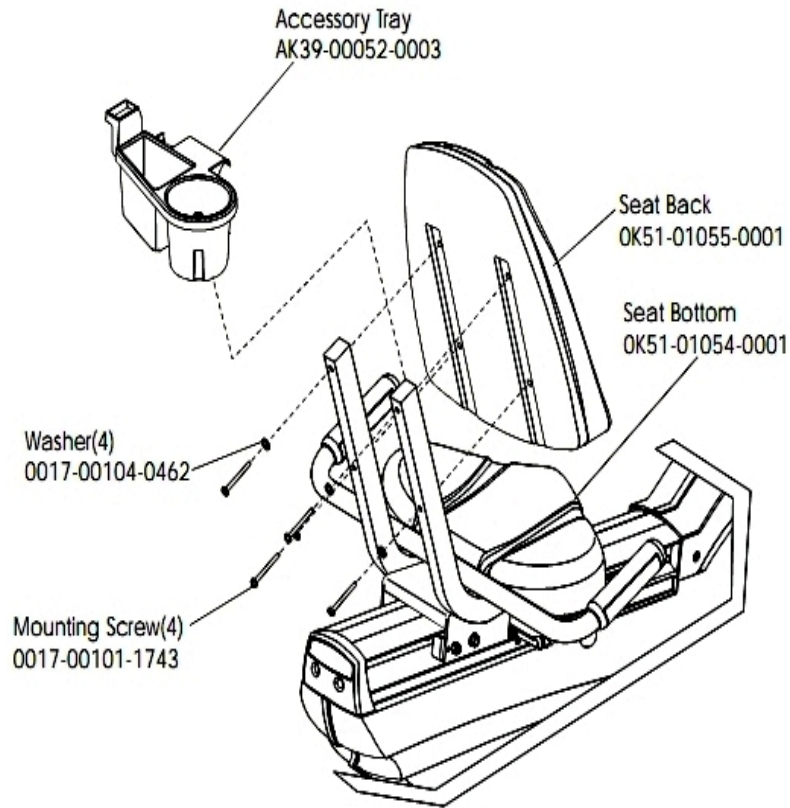

Seat Pads and Accessory Tray

Ref #	Part Number	Qty	Description
-	OK51-01055-0001	1	Seat Back
-	0017-00104-0462	4	Hardware: Flat Washer 0.478" OD
-	0017-00101-1743	4	Hardware: Mounting Screw 2.25"
-	OK51-01054-0001	1	Seat Bottom
-	AK39-00052-0003	1	Accessory Tray