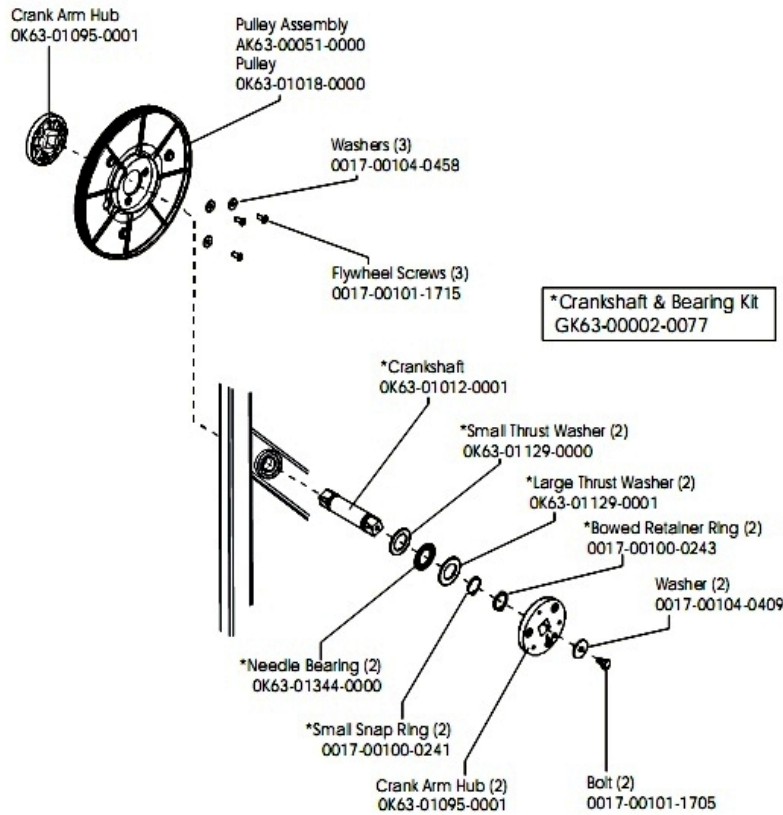

Cables

Ref #	Part Number	Qty	Description
-	AK19-00081-0002	1	Life Pulse Extension
-	AK63-00050-0000	1	Reed Switch Bracket Assembly
-	118E-00001-0259	1	Wireless Receiver Module, Non-Coded
-	AK63-00038-0000	1	Lower Console Cable
-	AK39-00064-0000	1	Polar Cable
-	AK39-00006-0000	1	Power Cable
-	AK39-00010-0000	1	Cable Assembly: 2-sensor Handlebar
-	AK39-00005-0001	1	10-Pin Connector Main Wiring Cable
-	AK19-00082-0001	1	Flat Flex Cable

Console Components

Ref #	Part Number	Qty	Description
-	AK39-00063-0000	1	Polar Cable
-	AK63-00250-0001	1	Bezel/Switch with Overlay Assembly
-	118E-00001-0259	1	Wireless Receiver Module, Non-Coded
-	AK63-00038-0000	1	Lower Console Cable
-	OK63-01029-0001	1	Battery Door
-	0017-00101-1650	17	Hardware: Phillips Pan Screw 0.375"
-	AK32-00147-0000	1	Cable Headphone Assembly
-	OK39-01044-0000	1	Tape
-	AK63-00121-0001	1	Console Case Assembly
-	AK39-00106-0001	1	CONS-ASSY: 95CEZ; ENG

Console Support Assembly

Ref #	Part Number	Qty	Description
-	0K39-01005-0001	2	Grip
-	0017-00101-1756	4	Hardware: Frame Post Bolt 0.75"
-	AK39-00003-0002	1	Console Support
-	0017-00101-1744	4	Hardware: Phillips Pan Screw

Crankshaft and Bearing Assembly

Ref #	Part Number	Qty	Description
-	OK63-01018-0000	1	Crank Pulley
-	0017-00101-1705	2	Hardware: Bolt 0.5"
-	OK63-01095-0001	3	Crank Arm Hub
-	AK63-00051-0000	1	Pulley Assembly
-	0017-00100-0243	2	Hardware: Bowed Retaining Ring .984"
-	OK63-01129-0001	2	Hardware: Large Thrust Washer
-	OK63-01344-0000	2	Hardware: Needle Bearing
-	0017-00100-0241	2	Hardware: Small Snap Ring .984"
-	0017-00101-1715	3	Hardware: TORX Cap Screw 0.625"
-	0017-00104-0409	2	Hardware: Washer 1.125" OD
-	OK63-01012-0001	1	Crankshaft
-	GK63-00002-0077	1	Crankshaft and Bearing Kit
-	0017-00104-0458	3	Hardware: Flat Washer 0.75" OD
-	OK63-01129-0000	2	Hardware: Small Thrust Washer