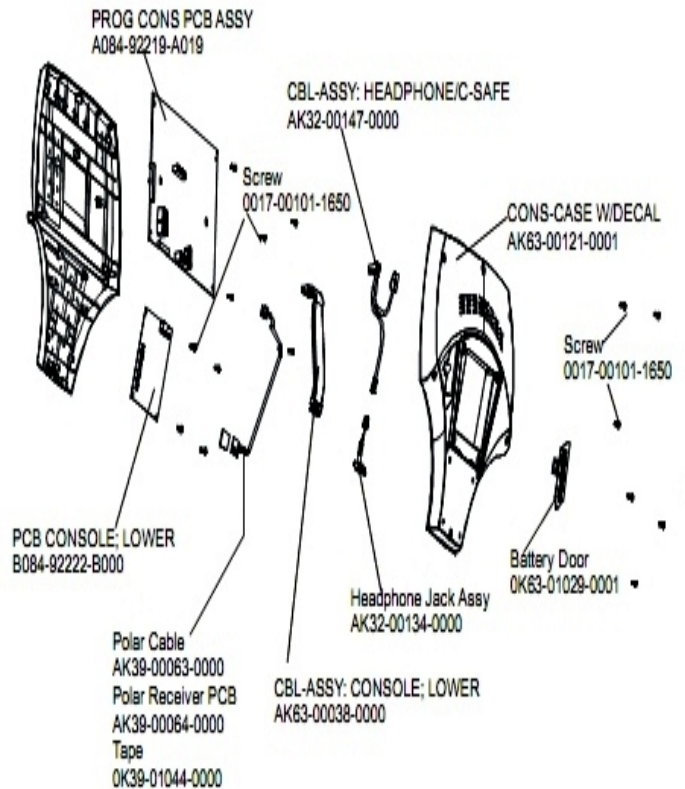

95Ri Recumbent - Prewired w/LCD - Entertainment Controls - Heart Rate

95RWEZ-0100-01

Parts Manual

1/5/2019 10:16:09 AM

LifeFitness
WHAT WE LIVE FOR

Table of Contents

Alternator with Pulley Assembly	3
Belts and 6V Battery	4
Cables	5
Console Components	6
Console Support Assembly	7
Crankshaft and Bearing Assembly	8
Extrusion Assembly	9
Idler Bracket Assembly	10
Intermediate Shaft and Bearing Assembly	11
Power Control Board	12
References	13
Resistor Assembly	14
Seat Assembly	15
Seat Assembly - Bottom	16
Seat Frame Assembly	17
Seat Locking Assembly	18
Seat Pads and Accessory Tray	19
Shrouds, End Caps and Pedals	20
Wheel and Leveler	21

Belts and 6V Battery

Ref #	Part Number	Qty	Description
-	GK63-00002-0079	1	Kit: Upright/Rec Belt And Pulley
-	0017-00101-0975	2	Hardware: Mounting Bolt 0.375"
-	0017-00101-1193	2	Hardware: Screw 0.375"
-	OK51-01036-0000	1	Battery Bracket
-	0017-00009-1324	1	Belt: Poly-V; 49.00 IN
-	0017-00003-0685	1	6V Battery

Cables

Ref #	Part Number	Qty	Description
-	AK19-00081-0002	1	Life Pulse Extension
-	AK63-00050-0000	1	Reed Switch Bracket Assembly
-	118E-00001-0259	1	Wireless Receiver Module, Non-Coded
-	AK63-00038-0000	1	Lower Console Cable
-	AK39-00064-0000	1	Polar Cable
-	AK39-00006-0000	1	Power Cable
-	AK39-00010-0000	1	Cable Assembly: 2-sensor Handlebar
-	AK39-00005-0001	1	10-Pin Connector Main Wiring Cable
-	AK19-00082-0001	1	Flat Flex Cable

Console Components

Ref #	Part Number	Qty	Description
-	AK39-00063-0000	1	Polar Cable
-	AK63-00250-0001	1	Bezel/Switch with Overlay Assembly
-	118E-00001-0259	1	Wireless Receiver Module, Non-Coded
-	AK63-00038-0000	1	Lower Console Cable
-	OK63-01029-0001	1	Battery Door
-	0017-00101-1650	17	Hardware: Phillips Pan Screw 0.375"
-	AK32-00147-0000	1	Cable Headphone Assembly
-	OK39-01044-0000	1	Tape
-	AK63-00121-0001	1	Console Case Assembly
-	AK39-00106-0001	1	CONS-ASSY: 95CEZ; ENG