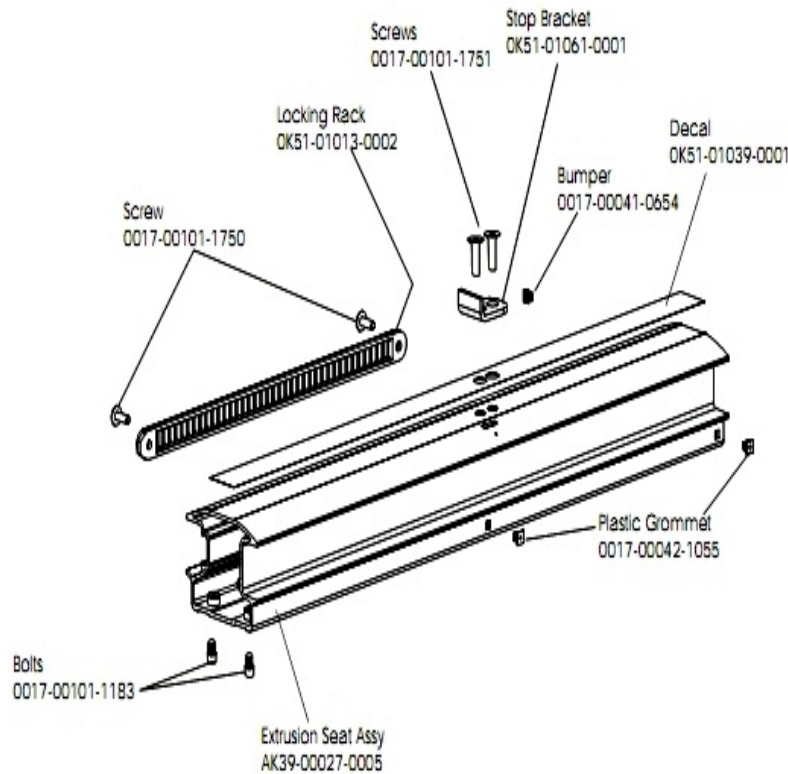

Extrusion Assembly

Ref #	Part Number	Qty	Description
-	0017-00041-0654	1	Bumper
-	AK39-00027-0005	2	Extrusion Seat Assembly
-	0017-00101-1751	2	Hardware: Screw 1"
-	OK51-01013-0002	1	Locking Rack
-	0017-00101-1183	2	Hardware: Bolt 0.75"
-	0017-00101-1750	2	Hardware: Screw 0.75"
-	OK51-01039-0001	1	Decal
-	OK51-01061-0001	1	Stop Bracket
-	0017-00042-1055	2	Hardware: Plastic Grommet