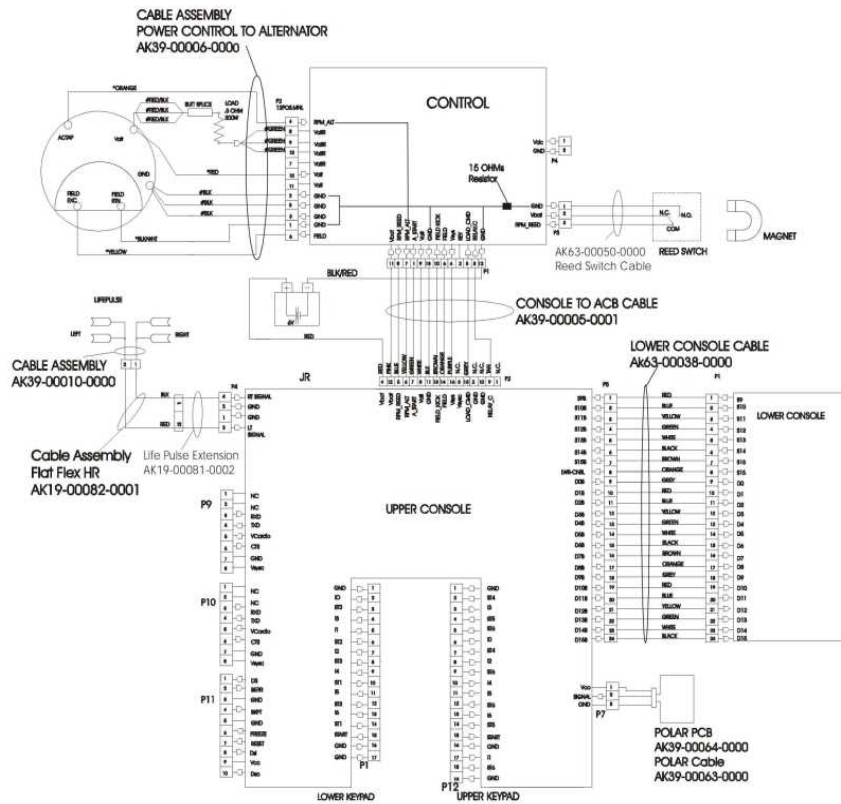

95Ri Recumbent - Prewired w/LCD - Entertainment Controls - Heart Rate

95RWEZ-0100-01

Parts Manual

1/5/2019 10:16:09 AM

LifeFitness
WHAT WE LIVE FOR

Table of Contents

Alternator with Pulley Assembly	3
Belts and 6V Battery	4
Cables	5
Console Components	6
Console Support Assembly	7
Crankshaft and Bearing Assembly	8
Extrusion Assembly	9
Idler Bracket Assembly	10
Intermediate Shaft and Bearing Assembly	11
Power Control Board	12
References	13
Resistor Assembly	14
Seat Assembly	15
Seat Assembly - Bottom	16
Seat Frame Assembly	17
Seat Locking Assembly	18
Seat Pads and Accessory Tray	19
Shrouds, End Caps and Pedals	20
Wheel and Leveler	21

Alternator with Pulley Assembly

Assembly Number – AK63-00093-0000

Ref #	Part Number	Qty	Description
-	OK61-01027-0000	1	Flywheel: 6.75" D
-	0017-00103-0117	1	Hardware: Locking Nut 1/2" ID
-	0017-00101-0956	1	Hardware: Bolt 2"
-	0017-00104-0044	2	Hardware: Washer 0.75" OD
-	0017-00009-0841	1	Alternator
-	AK63-00093-0000	1	Alternator w/Pulley

Belts and 6V Battery

Ref #	Part Number	Qty	Description
-	GK63-00002-0079	1	Kit: Upright/Rec Belt And Pulley
-	0017-00101-0975	2	Hardware: Mounting Bolt 0.375"
-	0017-00101-1193	2	Hardware: Screw 0.375"
-	OK51-01036-0000	1	Battery Bracket
-	0017-00009-1324	1	Belt: Poly-V; 49.00 IN
-	0017-00003-0685	1	6V Battery

Cables

Ref #	Part Number	Qty	Description
-	AK19-00081-0002	1	Life Pulse Extension
-	AK63-00050-0000	1	Reed Switch Bracket Assembly
-	118E-00001-0259	1	Wireless Receiver Module, Non-Coded
-	AK63-00038-0000	1	Lower Console Cable
-	AK39-00064-0000	1	Polar Cable
-	AK39-00006-0000	1	Power Cable
-	AK39-00010-0000	1	Cable Assembly: 2-sensor Handlebar
-	AK39-00005-0001	1	10-Pin Connector Main Wiring Cable
-	AK19-00082-0001	1	Flat Flex Cable