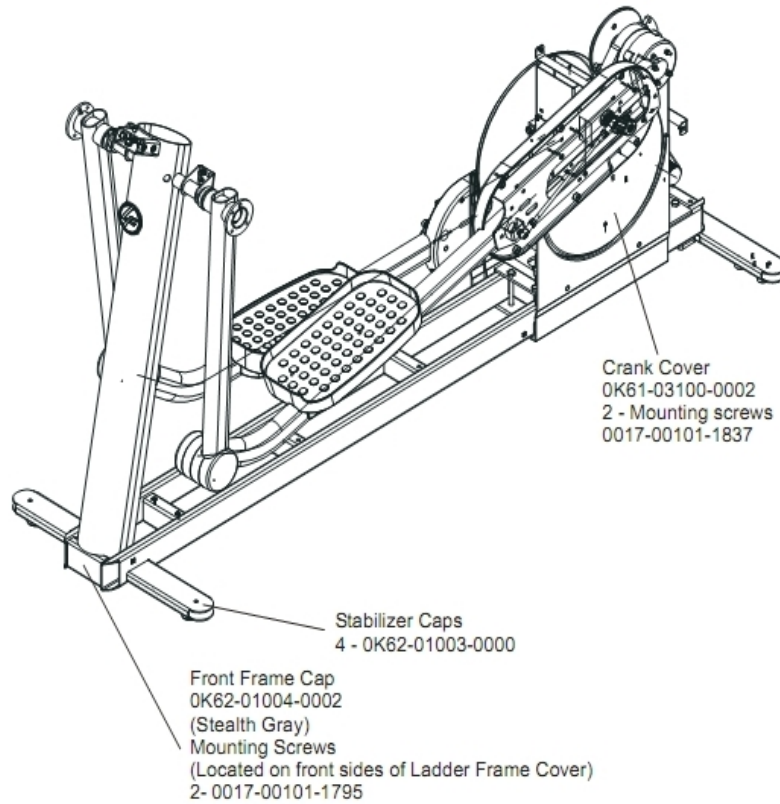

Console And Related Components

Ref #	Part Number	Qty	Description
-	AK39-00063-0000	1	Polar Cable
-	AK62-00191-0001	1	Bezel Switch with Overlay: English/Metric
-	B084-92222-B000	1	Console Board - Lower
-	0017-00101-1650	1	Hardware: Phillips Pan Screw 0.375"
-	A084-92219-A016	1	Console Board - Upper
-	AK62-00149-0001	1	Console: English/Metric
-	0K62-01026-0000	1	Battery Door
-	AK62-00142-0000	1	Console Case with Decal
-	118E-00001-0259	1	Wireless Receiver Module, Non-Coded
-	AK63-00038-0000	1	Lower Console Cable
-	0017-00101-1242	1	Hardware: Phillips Pan Screw 0.75"

Console Support And Dead Shaft Covers

Ref #	Part Number	Qty	Description
-	OK62-01007-0001	1	Bullhorn Cover Right
-	OK62-01012-0000	2	Front Outside Deadshaft Cover
-	OK62-01009-0000	2	Front Inside Deadshaft Cover
-	OK62-01010-0000	1	Right Inside Deadshaft Cover
-	OK62-01030-0001	1	Console Support Cap
-	AK62-00123-0000	1	Console Support
-	OK62-01013-0000	2	Rear Outside Deadshaft Cover
-	OK62-01023-0001	1	Console Support Shroud
-	OK62-01031-0001	1	Cap
-	OK62-01011-0000	1	Left Inside Deadshaft Cover
-	OK62-01008-0001	1	Bullhorn Cover Left

Crank Arm Pulley Assembly

Ref #	Part Number	Qty	Description
-	0017-00101-1834	4	Hardware: Screw 24MM
-	AK62-00186-0000	1	Magnet-Standoff Assembly
-	OK61-02409-0000	1	Poly-V Crank Pulley
-	0017-00101-1860	1	Hardware: Crankarm Bolt 65MM
-	0017-00100-0107	1	Hardware: E-Ring 1"
-	0017-00101-1835	1	Hardware: Screw 10MM
-	MOK61-02302-0001	1	Crankshaft Plate
-	0017-00104-0144	1	Hardware: Washer 0.625" OD
-	0017-00103-0334	1	Hardware: Nut 10 MM
-	MAK62-00205-0000	1	Left Crank Arm Weld Assembly

Crank Cover And Lower Caps

Ref #	Part Number	Qty	Description
-	OK68-01130-0300	4	CAP; STABILIZER; STEALTH GREY
-	OK61-03100-0002	1	Crank Cover
-	OK62-01004-0002	1	Front frame Cap
-	0017-00101-1837	2	Hardware: Screw 18MM
-	0017-00101-1795	2	Hardware: Mounting Screw