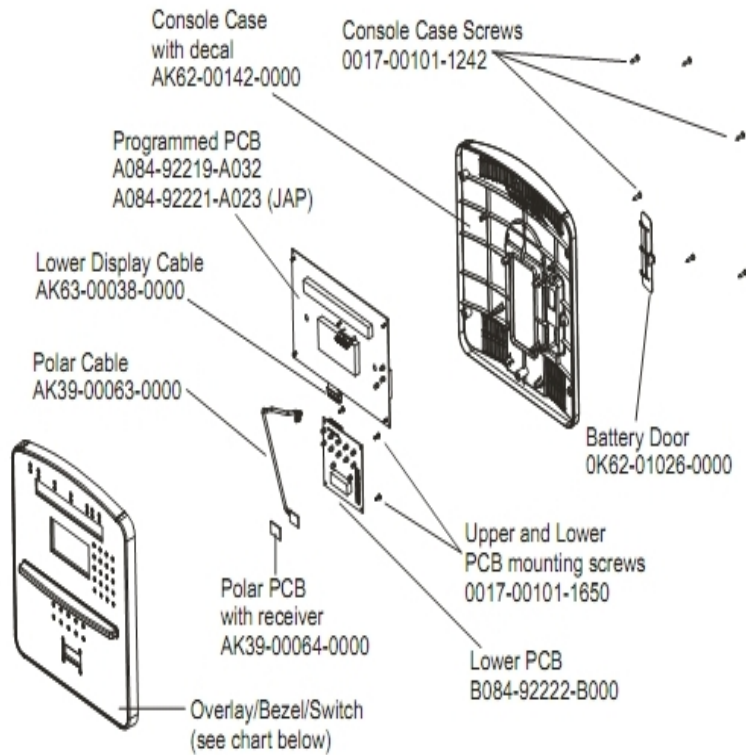

95X Cross-Trainer - English/Metric

95X-0000-05

Parts Manual

1/5/2019 11:17:44 AM

Table of Contents

Bearing Insert Assembly.....	3
Cables.....	4
Console And Related Components.....	5
Console Support And Dead Shaft Covers.....	6
Crank Arm Pulley Assembly.....	7
Crank Cover And Lower Caps.....	8
Drive Module.....	9
Drive Module Hardware.....	10
Handlebars And Bullhorns.....	11
Lower Frame Shrouds And Hardware.....	12
Pedal Lever Assembly Components.....	13
PCB, Battery, Reed Switch And Bracket.....	14
References.....	15
Rocker Arms And Pedal Levers.....	16
Upper Frame Hardware.....	17

Bearing Insert Assembly

Service Kit- GK62-00002-0044

Includes:

- 1 - crankshaft
- 2 - bearings
- 2 - sets of bearing flanges
- 4 - weldnuts and flat washers
- 4 - bolts

Service Kit- GK62-00002-0045

Includes:

- 1 - intermediate shaft
- 2 - bearings
- 2 - sets of bearing flanges
- 4 - weldnuts and flat washers
- 4 - bolts

Ref #	Part Number	Qty	Description
-	GK62-00002-0044	1	Crankshaft Bearing Kit
-	0K62-01221-0000	1	1" Bearing
-	GK62-00002-0045	1	Intermediate Shaft Bearing Kit
-	0K62-01220-0000	2	Bearing Flange

Console And Related Components

Ref #	Part Number	Qty	Description
-	AK39-00063-0000	1	Polar Cable
-	AK62-00191-0001	1	Bezel Switch with Overlay: English/Metric
-	B084-92222-B000	1	Console Board - Lower
-	0017-00101-1650	1	Hardware: Phillips Pan Screw 0.375"
-	A084-92219-A016	1	Console Board - Upper
-	AK62-00149-0001	1	Console: English/Metric
-	0K62-01026-0000	1	Battery Door
-	AK62-00142-0000	1	Console Case with Decal
-	118E-00001-0259	1	Wireless Receiver Module, Non-Coded
-	AK63-00038-0000	1	Lower Console Cable
-	0017-00101-1242	1	Hardware: Phillips Pan Screw 0.75"