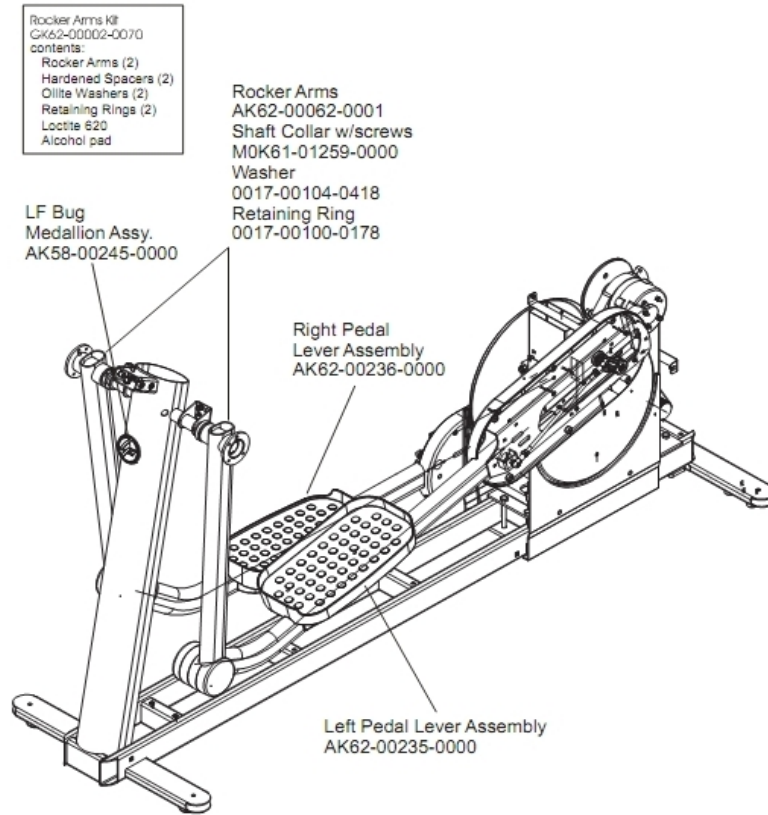

Rocker Arms And Pedal Levers

Ref #	Part Number	Qty	Description
-	0017-00100-0178	2	Hardware: Retaining Ring 1.25"
-	AK58-00245-0000	1	Bug Medallion
-	M0K61-01259-0000	2	Shaft Collar with screws
-	GK62-00002-0070	3	Rocker Arm Kit
-	AK62-00236-0000	1	Right Pedal Lever Assembly
-	AK62-00235-0000	1	Left Pedal Lever Assembly
-	0017-00104-0418	2	Hardware: Flat Washer 1.75" OD