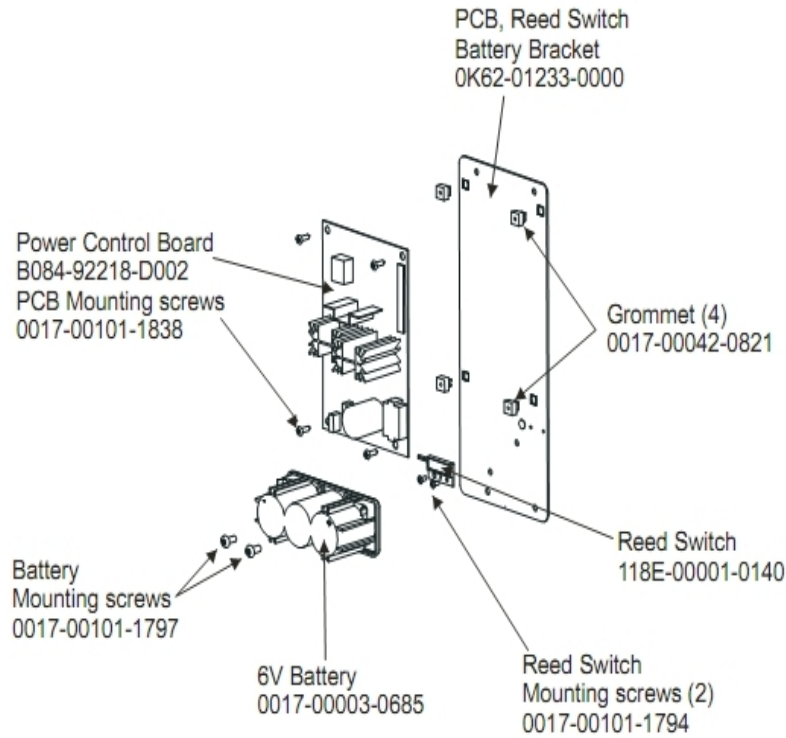

PCB, Battery, Reed Switch And Bracket

Ref #	Part Number	Qty	Description
-	0K62-01233-0000	1	PCB Reed Switch Battery Bracket
-	0017-00003-0685	1	6V Battery
-	0017-00042-0821	4	Hardware: Plastic Grommet
-	118E-00001-0140	1	Reed Switch SPDT
-	B084-92218-0000	1	PCB Circuit Board
-	0017-00101-1838	1	Hardware: Mounting Screw 19 MM
-	0017-00101-1794	2	Hardware: Screw 10MM
-	0017-00101-1797	1	Hardware: Mounting Screw 16 MM