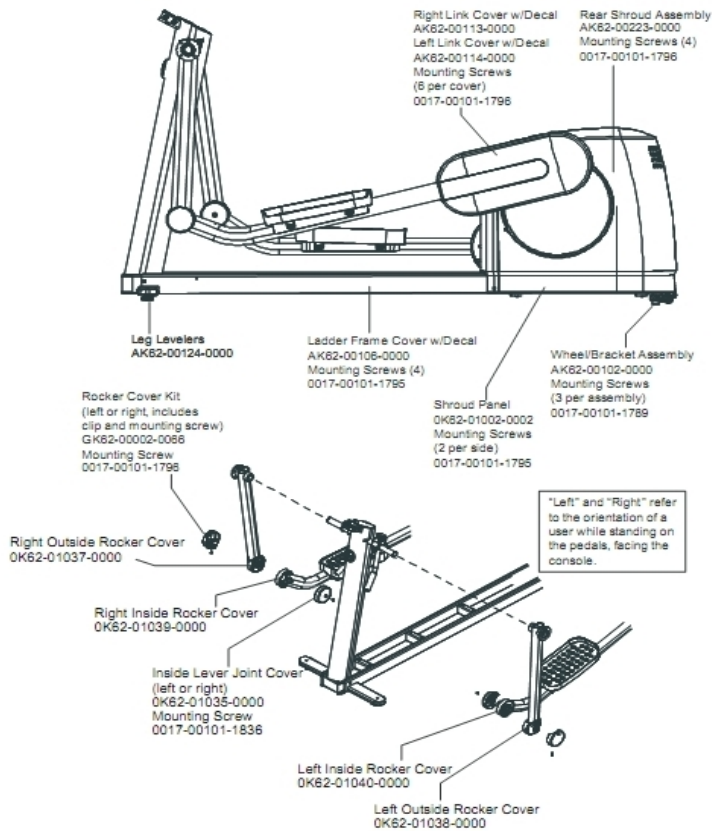

Lower Frame Shrouds And Hardware

Ref #	Part Number	Qty	Description
-	OK62-01035-0000	1	Inside Lever Joint Cover
-	0017-00101-1796	18	Hardware: Mounting Screw 19 MM
-	OK62-01037-0000	1	
-	AK62-00114-0000	1	Link Cover with Decal: Left
-	GK62-00002-0066	1	Rocker Cover Kit
-	AK62-00102-0000	1	Wheel/Bracket Assembly
-	0017-00101-1795	6	Hardware: Mounting Screw
-	0017-00101-1836	2	Hardware: Screw 10 MM
-	AK62-00223-0000	1	Rear Shroud Assembly
-	OK62-01002-0003	1	Shroud Panel
-	0017-00101-1789	3	Hardware: Mounting Screws
-	OK62-01039-0000	1	Right Inside Lever Joint Cover
-	AK62-00124-0000	1	Leg Leveler
-	AK62-00106-0001	1	Ladder Frame Cover with Decal
-	AK62-00113-0000	1	Link Cover with Decal: Right
-	OK62-01040-0000	1	Left Inside Lever Joint Cover
-	OK62-01038-0000	1	Left Inside Rocker Cover