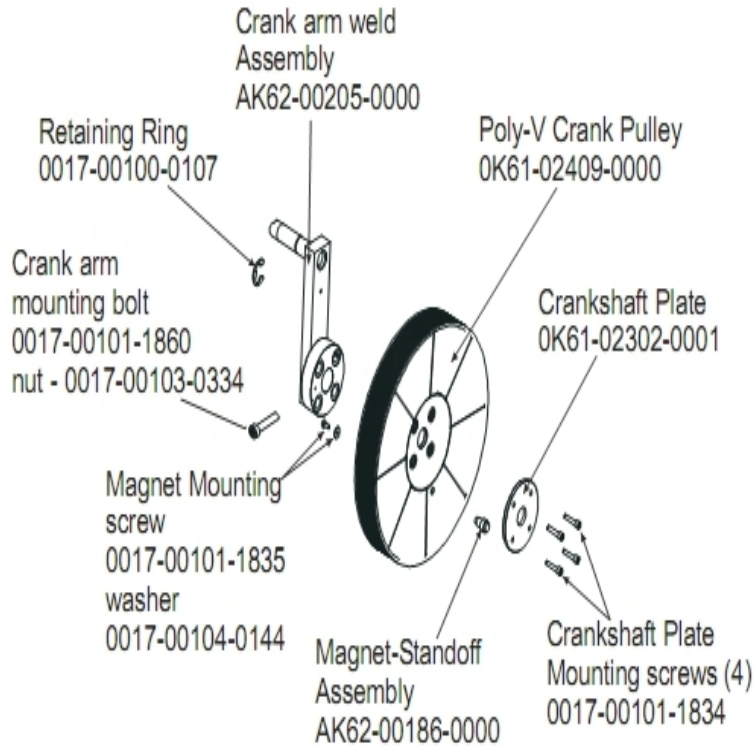

- 1 - intermediate shaft
- 2 - bearings
- 2 - sets of bearing flanges
- 4 - weldnuts and flat washers
- 4 - bolts

Ref #	Part Number	Qty	Description
-	GK62-00002-0044	1	Crankshaft Bearing Kit
-	0K62-01221-0000	1	1" Bearing
-	GK62-00002-0045	1	Intermediate Shaft Bearing Kit
-	0K62-01220-0000	2	Bearing Flange

Console And Related Components

Ref #	Part Number	Qty	Description
-	AK39-00063-0000	1	Polar Cable
-	AK62-00191-0001	1	Bezel Switch with Overlay: English/Metric
-	B084-92222-B000	1	Console Board - Lower
-	0017-00101-1650	1	Hardware: Phillips Pan Screw 0.375"
-	A084-92219-A016	1	Console Board - Upper
-	AK62-00149-0001	1	Console: English/Metric
-	0K62-01026-0000	1	Battery Door
-	AK62-00142-0000	1	Console Case with Decal
-	118E-00001-0259	1	Wireless Receiver Module, Non-Coded
-	AK63-00038-0000	1	Lower Console Cable
-	0017-00101-1242	1	Hardware: Phillips Pan Screw 0.75"

Console Support And Dead Shaft Covers

Ref #	Part Number	Qty	Description
-	OK62-01007-0001	1	Bullhorn Cover Right
-	OK62-01012-0000	2	Front Outside Deadshaft Cover
-	OK62-01009-0000	2	Front Inside Deadshaft Cover
-	OK62-01010-0000	1	Right Inside Deadshaft Cover
-	OK62-01030-0001	1	Console Support Cap
-	AK62-00123-0000	1	Console Support
-	OK62-01013-0000	2	Rear Outside Deadshaft Cover
-	OK62-01023-0001	1	Console Support Shroud
-	OK62-01031-0001	1	Cap
-	OK62-01011-0000	1	Left Inside Deadshaft Cover
-	OK62-01008-0001	1	Bullhorn Cover Left

Crank Arm Pulley Assembly

Ref #	Part Number	Qty	Description
-	0017-00101-1834	4	Hardware: Screw 24MM
-	AK62-00186-0000	1	Magnet-Standoff Assembly
-	OK61-02409-0000	1	Poly-V Crank Pulley
-	0017-00101-1860	1	Hardware: Crankarm Bolt 65MM
-	0017-00100-0107	1	Hardware: E-Ring 1"
-	0017-00101-1835	1	Hardware: Screw 10MM
-	MOK61-02302-0001	1	Crankshaft Plate
-	0017-00104-0144	1	Hardware: Washer 0.625" OD
-	0017-00103-0334	1	Hardware: Nut 10 MM
-	MAK62-00205-0000	1	Left Crank Arm Weld Assembly