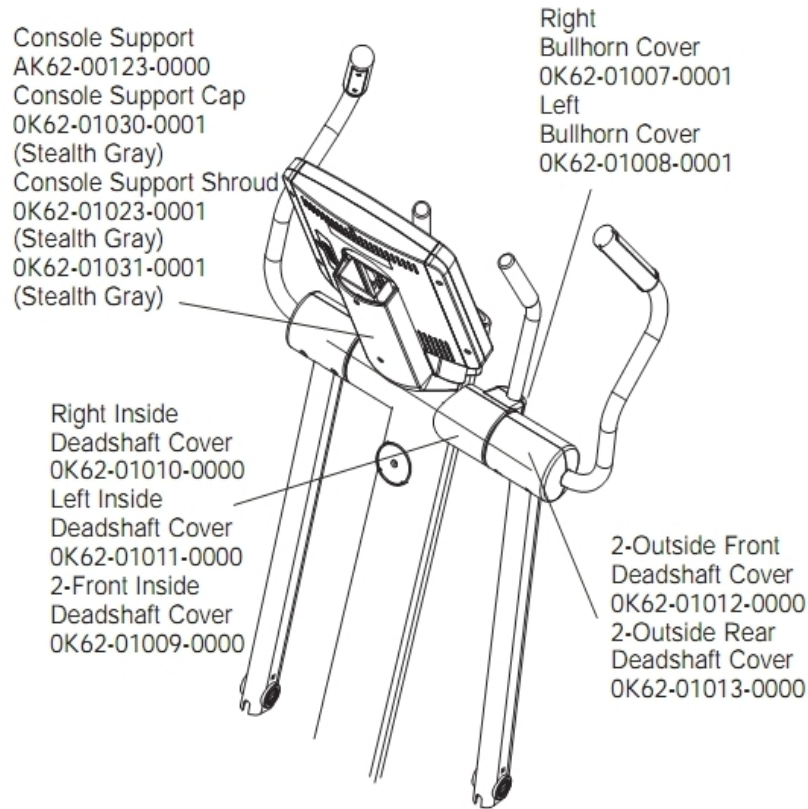

Bearing Insert Assembly

Service Kit- GK62-00002-0044

Includes:

- 1 - crankshaft
- 2 - bearings
- 2 - sets of bearing flanges
- 4 - weldnuts and flat washers
- 4 - bolts

Service Kit- GK62-00002-0045

Includes:

- 1 - intermediate shaft
- 2 - bearings
- 2 - sets of bearing flanges
- 4 - weldnuts and flat washers
- 4 - bolts

Ref #	Part Number	Qty	Description
-	GK62-00002-0044	1	Crankshaft Bearing Kit
-	0K62-01221-0000	1	1" Bearing
-	GK62-00002-0045	1	Intermediate Shaft Bearing Kit
-	0K62-01220-0000	2	Bearing Flange

Console And Related Components

Ref #	Part Number	Qty	Description
-	AK39-00063-0000	1	Polar Cable
-	AK62-00191-0001	1	Bezel Switch with Overlay: English/Metric
-	B084-92222-B000	1	Console Board - Lower
-	0017-00101-1650	1	Hardware: Phillips Pan Screw 0.375"
-	A084-92219-A016	1	Console Board - Upper
-	AK62-00149-0001	1	Console: English/Metric
-	0K62-01026-0000	1	Battery Door
-	AK62-00142-0000	1	Console Case with Decal
-	118E-00001-0259	1	Wireless Receiver Module, Non-Coded
-	AK63-00038-0000	1	Lower Console Cable
-	0017-00101-1242	1	Hardware: Phillips Pan Screw 0.75"

Console Support And Dead Shaft Covers

Ref #	Part Number	Qty	Description
-	OK62-01007-0001	1	Bullhorn Cover Right
-	OK62-01012-0000	2	Front Outside Deadshaft Cover
-	OK62-01009-0000	2	Front Inside Deadshaft Cover
-	OK62-01010-0000	1	Right Inside Deadshaft Cover
-	OK62-01030-0001	1	Console Support Cap
-	AK62-00123-0000	1	Console Support
-	OK62-01013-0000	2	Rear Outside Deadshaft Cover
-	OK62-01023-0001	1	Console Support Shroud
-	OK62-01031-0001	1	Cap
-	OK62-01011-0000	1	Left Inside Deadshaft Cover
-	OK62-01008-0001	1	Bullhorn Cover Left