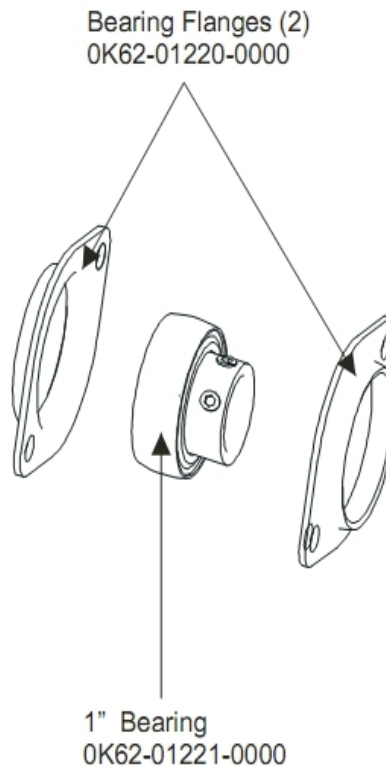

95X Cross-Trainer - English/Metric

95X-0000-05

Parts Manual

1/5/2019 11:17:44 AM

Table of Contents

Bearing Insert Assembly.....	3
Cables.....	4
Console And Related Components.....	5
Console Support And Dead Shaft Covers.....	6
Crank Arm Pulley Assembly.....	7
Crank Cover And Lower Caps.....	8
Drive Module.....	9
Drive Module Hardware.....	10
Handlebars And Bullhorns.....	11
Lower Frame Shrouds And Hardware.....	12
Pedal Lever Assembly Components.....	13
PCB, Battery, Reed Switch And Bracket.....	14
References.....	15
Rocker Arms And Pedal Levers.....	16
Upper Frame Hardware.....	17

Bearing Insert Assembly

Service Kit- GK62-00002-0044

Includes:

- 1 - crankshaft
- 2 - bearings
- 2 - sets of bearing flanges
- 4 - weldnuts and flat washers
- 4 - bolts

Service Kit- GK62-00002-0045

Includes:

- 1 - intermediate shaft
- 2 - bearings
- 2 - sets of bearing flanges
- 4 - weldnuts and flat washers
- 4 - bolts

Ref #	Part Number	Qty	Description
-	GK62-00002-0044	1	Crankshaft Bearing Kit
-	0K62-01221-0000	1	1" Bearing
-	GK62-00002-0045	1	Intermediate Shaft Bearing Kit
-	0K62-01220-0000	2	Bearing Flange

Crank Arm Pulley Assembly

Ref #	Part Number	Qty	Description
-	0017-00101-1834	4	Hardware: Screw 24MM
-	AK62-00186-0000	1	Magnet-Standoff Assembly
-	OK61-02409-0000	1	Poly-V Crank Pulley
-	0017-00101-1860	1	Hardware: Crankarm Bolt 65MM
-	0017-00100-0107	1	Hardware: E-Ring 1"
-	0017-00101-1835	1	Hardware: Screw 10MM
-	MOK61-02302-0001	1	Crankshaft Plate
-	0017-00104-0144	1	Hardware: Washer 0.625" OD
-	0017-00103-0334	1	Hardware: Nut 10 MM
-	MAK62-00205-0000	1	Left Crank Arm Weld Assembly