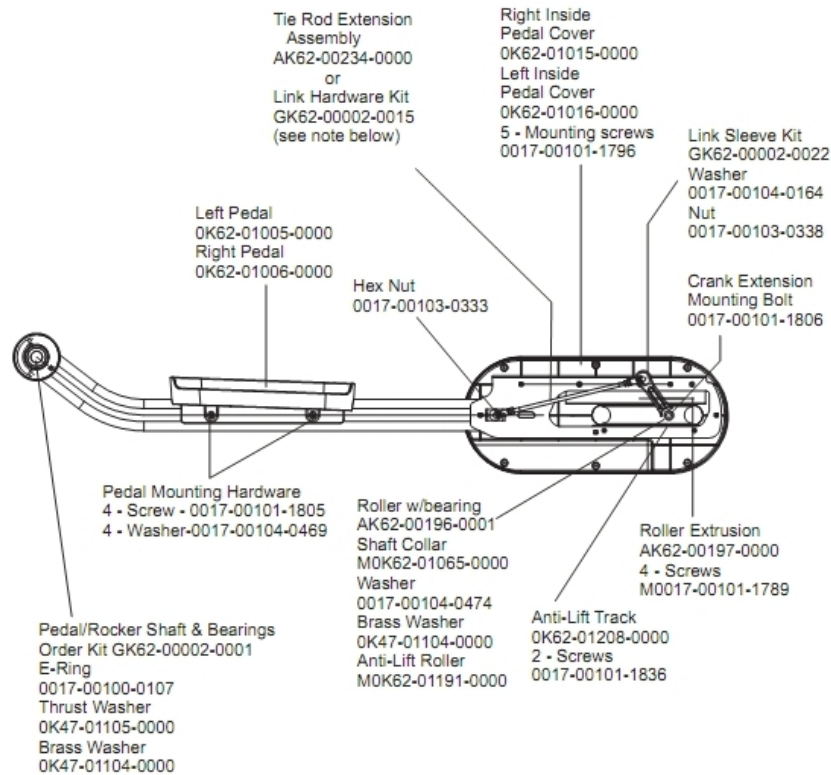

Pedal Lever Assembly Components

Ref #	Part Number	Qty	Description
-	0017-00103-0333	1	Hardware: Hex Nut
-	0017-00101-1805	4	Hardware: TORX Screw 25 MM
-	0017-00104-0469	4	Hardware: Flat Washer 16MM OD
-	0017-00101-1836	2	Hardware: Screw 10 MM
-	OK62-01015-0000	2	Inside Pedal Cover Right
-	OK47-01104-0000	2	Hardware: Thrust Washer
-	0017-00100-0107	1	Hardware: E-Ring 1"
-	0017-00101-1806	1	Hardware: Crank Extension Mounting Bolt
-	AK62-00196-0001	1	Roller with Bearing
-	AK62-00197-0000	1	Roller Extrusion
-	GK62-00002-0001	1	Pedal/Rocker Shaft and Bearings
-	GK62-00002-0071	2	Control Link Kit
-	M0017-00101-1789	4	Hardware: Screw
-	MOK62-01065-0000	1	Shaft Collar
-	OK62-01005-0000	1	Left Pedal
-	OK62-01006-0000	1	Right Pedal
-	OK62-01016-0000	2	Inside Pedal Cover Left
-	OK62-01208-0000	1	Anti-Lift Track
-	MOK62-01191-0000	1	Anti-Lift Roller
-	0017-00101-1796	10	Hardware: Mounting Screw 19 MM
-	0017-00104-0474	1	Hardware: Washer
-	OK47-01105-0000	1	Hardware: Hardened Thrust Washer