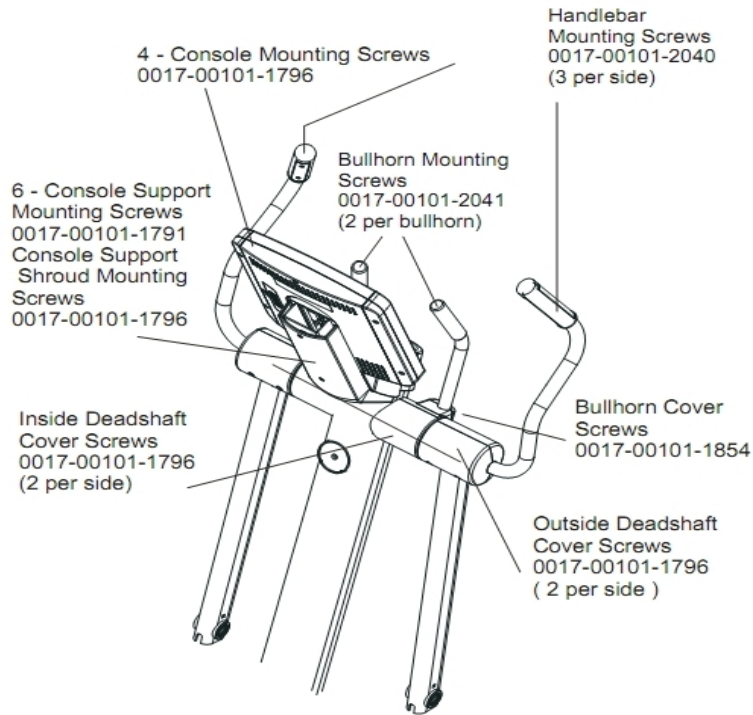

Upper Frame Hardware

Items Not Shown:

Accessory Tray	0K62-01022-0001 (Stealth Gray)
Mounting Screws (2)	0017-00101-1846

Ref #	Part Number	Qty	Description
-	0K62-01022-0001	1	Accessory Tray
-	0017-00101-2041	4	Hardware: Bullhorn Mounting Screw
-	0017-00101-1791	6	Hardware: TORX Screw 19 MM
-	0017-00101-1846	2	Hardware: Phillips Pan Screw 10 MM
-	0017-00101-1796	9	Hardware: Mounting Screw 19 MM
-	0017-00101-1854	1	Hardware: Bullhorn Cover Screw 44MM
-	0017-00101-2040	6	Hardware: Handlebar Mounting Screw