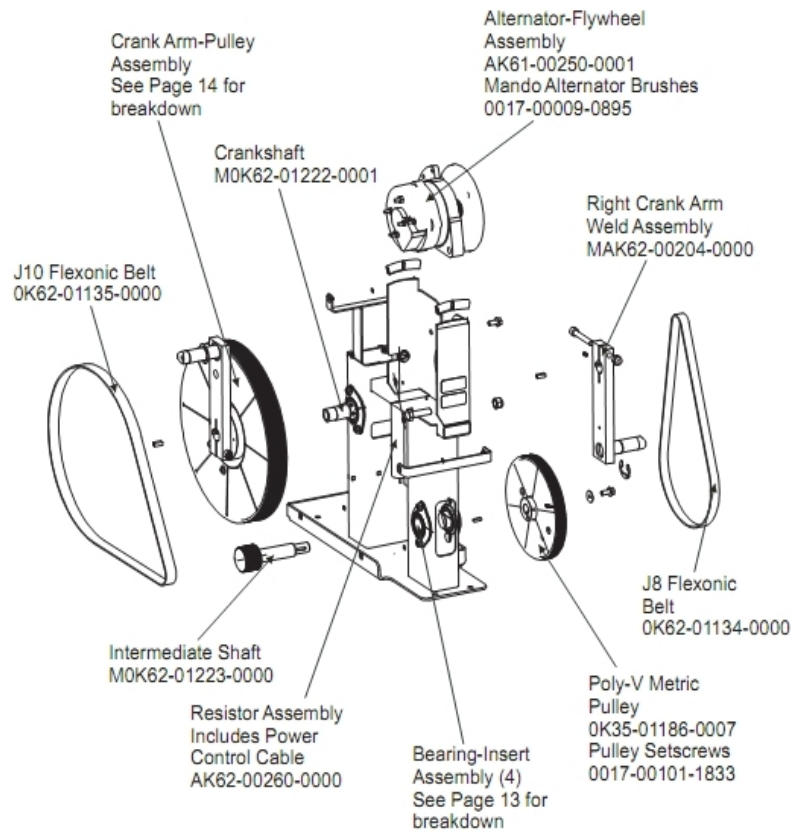

Drive Module

Ref #	Part Number	Qty	Description
-	M0K62-01222-0001	1	Crankshaft
-	0017-00009-0895	1	Alternator Brush Kit
-	MAK62-00204-0000	1	Right Crank Arm Weld Assembly
-	0K62-01135-0000	1	Drive Belt
-	M0K62-01223-0000	1	Intermediate Shaft
-	0017-00101-1833	1	Hardware: Set screw
-	0K62-01134-0000	1	Flexonic Belt
-	AK62-00260-0000	1	Resistor Assembly
-	AK61-00250-0001	1	Alternator w/Flywheel
-	0K35-01186-0007	1	Poly-V Pulley