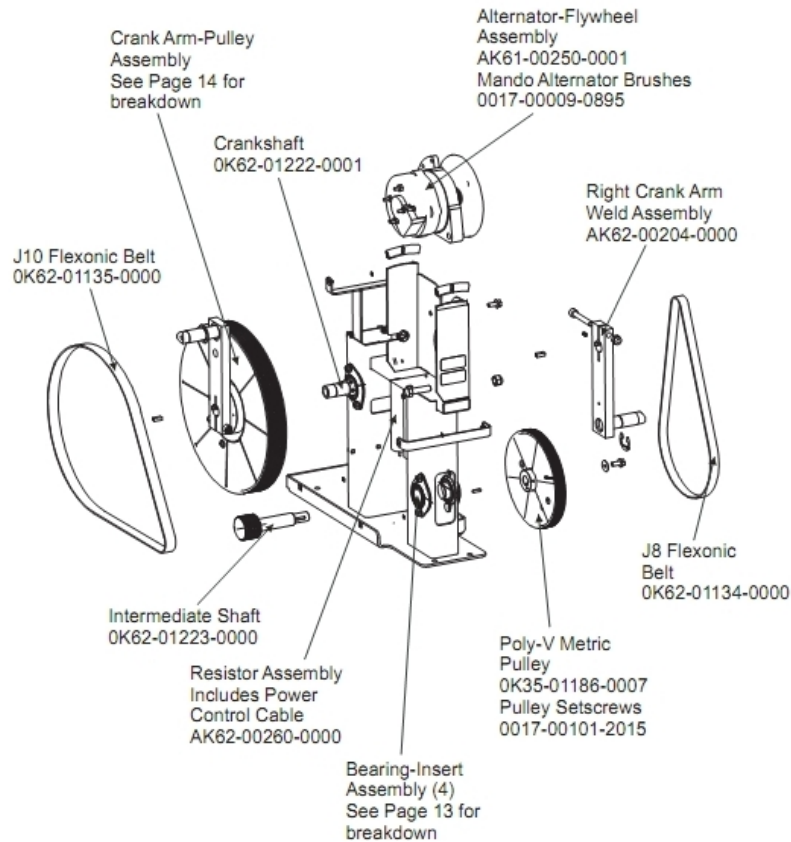

Drive Module

Ref #	Part Number	Qty	Description
-	AK62-00204-0000	1	Right Crankarm
-	OK35-01186-0007	1	Poly-V Pulley
-	OK62-01222-0001	1	Crankshaft
-	0017-00009-0895	1	Alternator Brush Kit
-	OK62-01134-0000	1	Flexonic Belt
-	AK61-00250-0001	1	Alternator w/Flywheel
-	0017-00101-2015	2	Hardware: Pulley Set Screw 15 MM
-	OK62-01223-0000	1	Intermediate Shaft
-	AK62-00260-0000	1	Resistor Assembly
-	OK62-01135-0000	1	Drive Belt