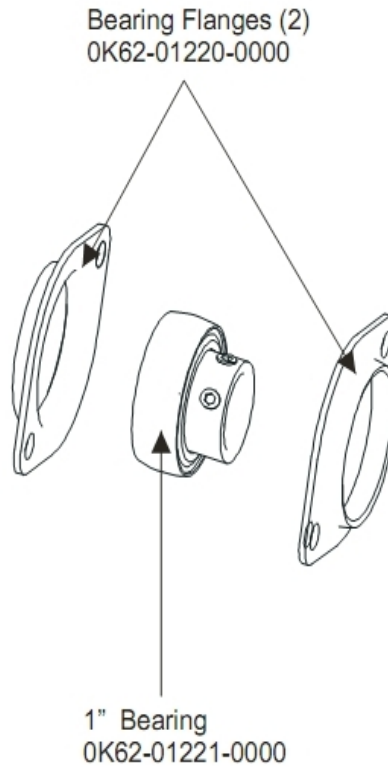

95Xi Cross-Trainer - Prewired - Heart Rate

95X-0400-04

Parts Manual

1/5/2019 11:23:27 AM

Table of Contents

| | |
|--|--------------------|
| Bearing Insert Assembly..... | 3 |
| Cables..... | 4 |
| Console and Related Components..... | 5 |
| Console Support and Deadshaft Covers..... | 6 |
| Crank Arm Pulley Assembly..... | 7 |
| Crank Cover and Lower Caps..... | 8 |
| Drive Module..... | 9 |
| Drive Module Hardware..... | 10 |
| Handlebars and Bullhorns..... | 11 |
| Lower Frame Shrouds and Hardware..... | 12 |
| Miscellaneous..... | 13 |
| Pedal Lever Assembly Components..... | 14 |
| PCB, Battery, Reed Switch and Bracket..... | 16 |
| Rocker Arms and Pedal Levers..... | 17 |
| Upper Frame Hardware..... | 18 |

Bearing Insert Assembly

Service Kit- GK62-00002-0044

Includes:

- 1 - crankshaft
- 2 - bearings
- 2 - sets of bearing flanges
- 4 - weldnuts and flat washers
- 4 - bolts

Service Kit- GK62-00002-0045

Includes:

- 1 - intermediate shaft
- 2 - bearings
- 2 - sets of bearing flanges
- 4 - weldnuts and flat washers
- 4 - bolts

| Ref # | Part Number | Qty | Description |
|-------|-----------------|-----|--------------------------------|
| - | OK62-01221-0000 | 1 | 1" Bearing |
| - | GK62-00002-0044 | 1 | Crankshaft Bearing Kit |
| - | OK62-01220-0000 | 2 | Bearing Flange |
| - | GK62-00002-0045 | 1 | Intermediate Shaft Bearing Kit |