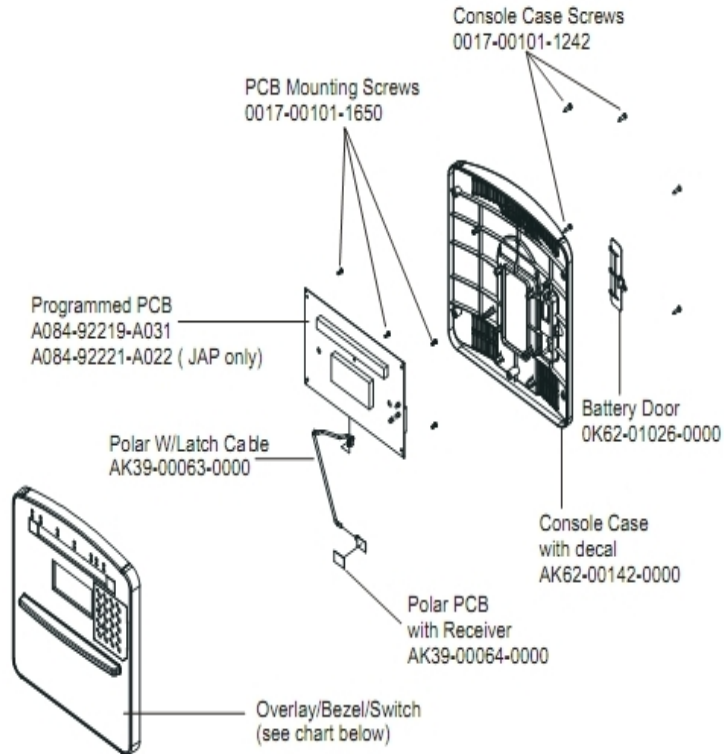

Console and Related Components

Ref #	Part Number	Qty	Description
-	AK62-00191-0004	1	Bezel Switch with Overlay: Spanish/Metric
-	118E-00001-0259	1	Wireless Receiver Module, Non-Coded
-	AK63-00038-0000	1	Lower Console Cable
-	AK39-00063-0000	1	Polar Cable
-	B084-92222-B000	1	Console Board - Lower
-	0K62-01026-0000	1	Battery Door
-	AK62-00329-0004	1	Console-Spanish/Metric
-	AK62-00142-0000	1	Console Case with Decal
-	A084-92219-A032	1	Programmed PCB
-	0017-00101-1242	6	Hardware: Phillips Pan Screw 0.75"
-	0017-00101-1650	2	Hardware: Phillips Pan Screw 0.375"