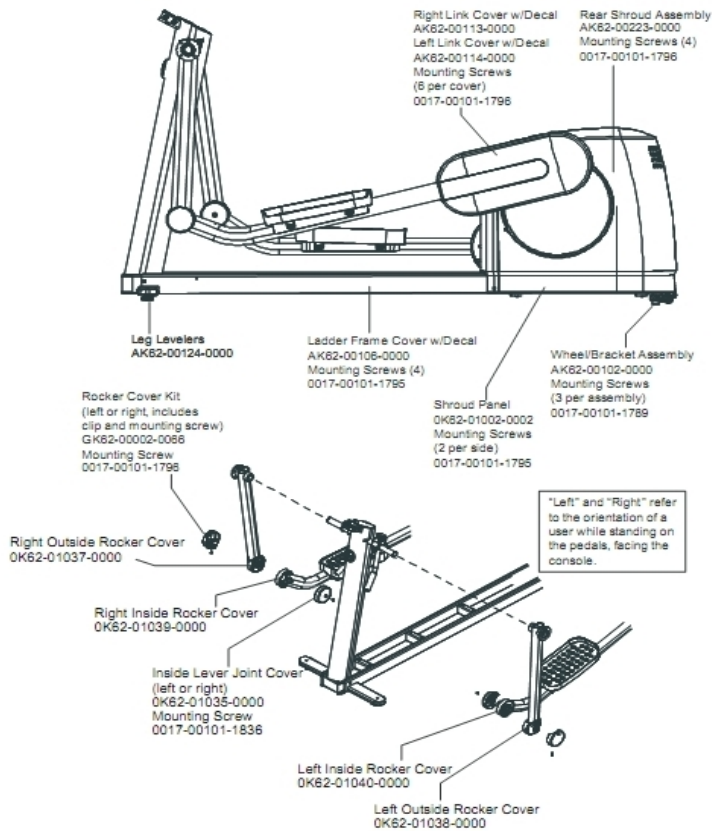

Lower Frame Shrouds and Hardware

Ref #	Part Number	Qty	Description
-	OK62-01035-0000	1	Inside Lever Joint Cover
-	AK62-00124-0000	2	Leg Leveler
-	OK62-01037-0000	1	
-	AK62-00114-0000	1	Link Cover with Decal: Left
-	GK62-00002-0066	1	Rocker Cover Kit
-	0017-00101-1796	8	Hardware: Mounting Screw
-	0017-00101-1836	1	Hardware: Screw 10 MM
-	AK62-00102-0000	2	Wheel/Bracket Assembly
-	AK62-00223-0000	1	Rear Shroud Assembly
-	OK62-01002-0003	1	Shroud Panel
-	0017-00101-1789	6	Hardware: Mounting Screws
-	OK62-01039-0000	1	Right Inside Lever Joint Cover
-	0017-00101-1796	17	Hardware: Mounting Screw 19 MM
-	OK62-01040-0000	1	Left Inside Lever Joint Cover
-	AK62-00106-0001	1	Ladder Frame Cover with Decal
-	AK62-00113-0000	1	Link Cover with Decal: Right
-	OK62-01038-0000	1	Left Inside Rocker Cover