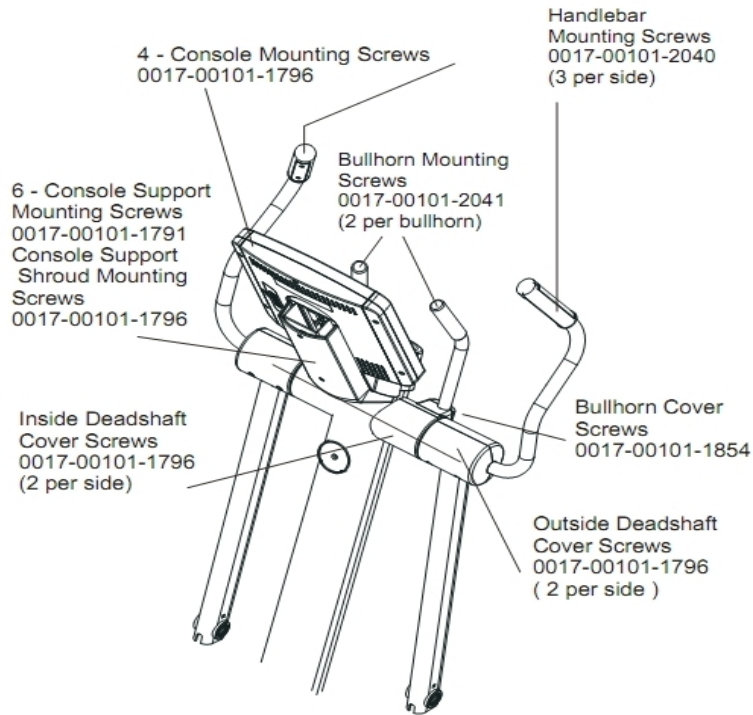

Upper Frame Hardware

Items Not Shown:

Accessory Tray	0K62-01022-0001 (Stealth Gray)
Mounting Screws (2)	0017-00101-1846

Ref #	Part Number	Qty	Description
-	M0017-00101-1791	6	Hardware: Mounting Screw
-	0017-00101-2041	4	Hardware: Bullhorn Mounting Screw
-	0017-00101-1854	2	Hardware: Bullhorn Cover Screw 44MM
-	0017-00101-1796	13	Hardware: Mounting Screw 19 MM
-	0K62-01022-0001	1	Accessory Tray
-	0017-00101-1846	4	Hardware: Phillips Pan Screw 10 MM
-	0017-00101-2040	6	Hardware: Handlebar Mounting Screw