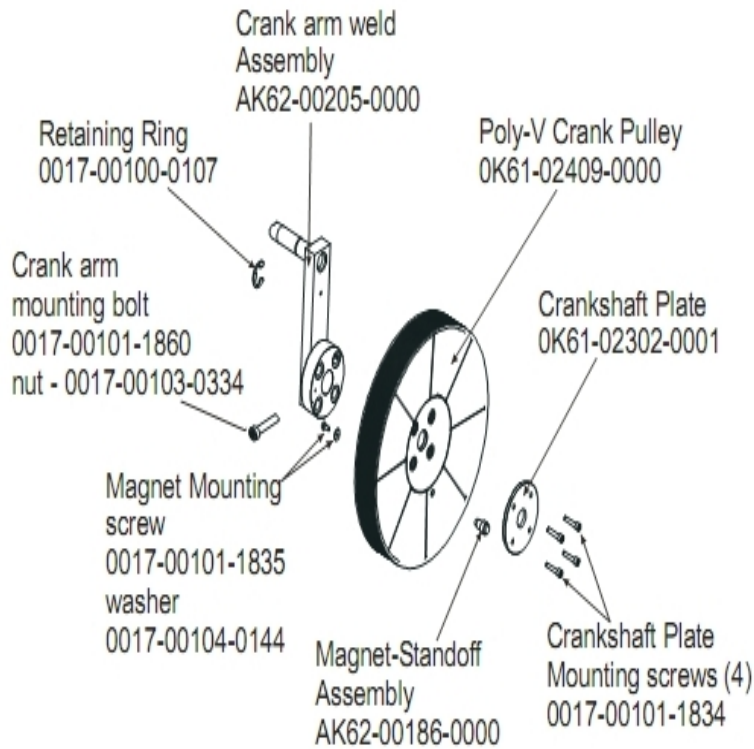

- 1 - intermediate shaft
- 2 - bearings
- 2 - sets of bearing flanges
- 4 - weldnuts and flat washers
- 4 - bolts

| Ref # | Part Number | Qty | Description |
|-------|-----------------|-----|--------------------------------|
| - | OK62-01221-0000 | 1 | 1" Bearing |
| - | GK62-00002-0044 | 1 | Crankshaft Bearing Kit |
| - | OK62-01220-0000 | 2 | Bearing Flange |
| - | GK62-00002-0045 | 1 | Intermediate Shaft Bearing Kit |

Console and Related Components

| Ref # | Part Number | Qty | Description |
|-------|-----------------|-----|---|
| - | AK62-00191-0004 | 1 | Bezel Switch with Overlay: Spanish/Metric |
| - | 118E-00001-0259 | 1 | Wireless Receiver Module, Non-Coded |
| - | AK63-00038-0000 | 1 | Lower Console Cable |
| - | AK39-00063-0000 | 1 | Polar Cable |
| - | B084-92222-B000 | 1 | Console Board - Lower |
| - | 0K62-01026-0000 | 1 | Battery Door |
| - | AK62-00329-0004 | 1 | Console-Spanish/Metric |
| - | AK62-00142-0000 | 1 | Console Case with Decal |
| - | A084-92219-A032 | 1 | Programmed PCB |
| - | 0017-00101-1242 | 6 | Hardware: Phillips Pan Screw 0.75" |
| - | 0017-00101-1650 | 2 | Hardware: Phillips Pan Screw 0.375" |

Crank Arm Pulley Assembly

| Ref # | Part Number | Qty | Description |
|-------|-----------------|-----|------------------------------|
| - | 0K61-02302-0001 | 1 | Crankshaft Plate |
| - | 0017-00100-0107 | 1 | Hardware: E-Ring 1" |
| - | 0K61-02409-0000 | 1 | Poly-V Crank Pulley |
| - | 0017-00103-0334 | 1 | Hardware: Nut 10 MM |
| - | 0017-00101-1860 | 1 | Hardware: Crankarm Bolt 65MM |
| - | AK62-00186-0000 | 1 | Magnet-Standoff Assembly |
| - | 0017-00101-1835 | 1 | Hardware: Screw 10MM |
| - | 0017-00104-0144 | 1 | Hardware: Washer 0.625" OD |
| - | AK62-00205-0000 | 1 | Crankarm |
| - | 0017-00101-1834 | 4 | Hardware: Screw 24MM |