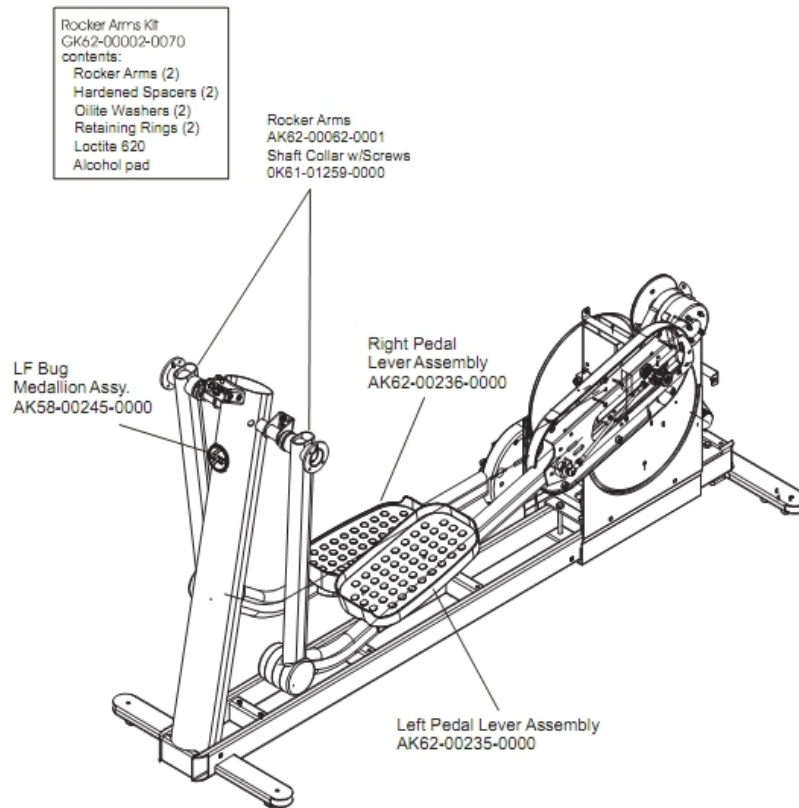

Rocker Arms and Pedal Levers

Ref #	Part Number	Qty	Description
-	GK62-00002-0070	3	Rocker Arm Kit
-	AK58-00245-0000	1	Bug Medallion
-	AK62-00235-0000	1	Left Pedal Lever Assembly
-	AK62-00236-0000	1	Right Pedal Lever Assembly
-	OK61-01259-0000	2	Shaft Split Collar