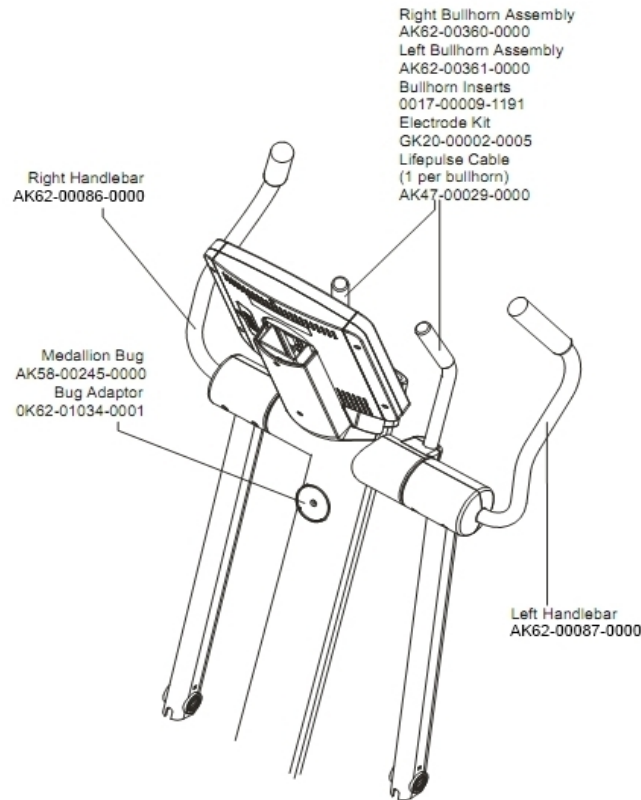

Handlebars and Bullhorns

Ref #	Part Number	Qty	Description
-	0K62-01199-0000	1	Bullhorn Gasket
-	0K62-01034-0001	1	Bug Adaptor
-	AK62-00360-0000	1	Right Bullhorn
-	AK58-00245-0000	1	Bug Medallion
-	AK62-00087-0000	1	Handlebar: Left
-	AK62-00361-0000	1	Left Bullhorn
-	AK47-00029-0000	1	Lifepulse Cable
-	AK62-00086-0000	1	Handlebar: Right
-	AK61-00051-0001	1	Lifepulse: User-Arm
-	GK20-00002-0005	2	Heart Rate Electrode Kit