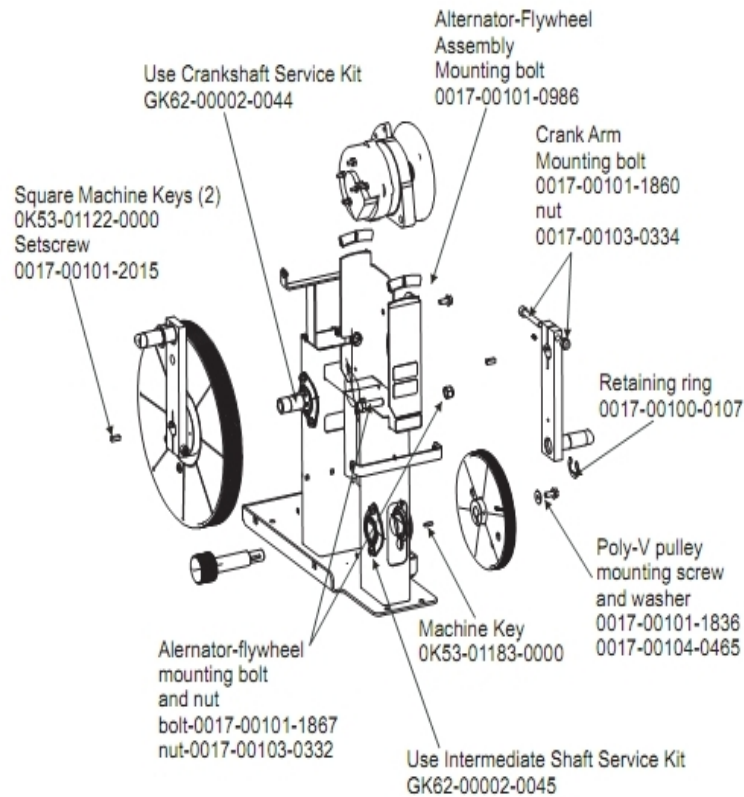

Drive Module Hardware

Ref #	Part Number	Qty	Description
-	0017-00101-0986	1	Hardware: Bolt 0.75"
-	0017-00101-1860	1	Hardware: Crankarm Bolt 65MM
-	0017-00103-0332	1	Hardware: Mounting Nut
-	0017-00101-1836	1	Hardware: Screw 10 MM
-	0017-00101-2015	1	Hardware: Pulley Set Screw 15 MM
-	0017-00103-0334	1	Hardware: Nut 10 MM
-	GK62-00002-0044	1	Crankshaft Bearing Kit
-	0K53-01183-0000	1	Hex key
-	0017-00100-0107	1	Hardware: E-Ring 1"
-	0017-00101-1867	1	Hardware: Mounting Bolt 45 MM
-	0017-00101-1833	1	Hardware: Set screw
-	GK62-00002-0045	1	Intermediate Shaft Bearing Kit
-	0K53-01122-0000	2	Square Key
-	0017-00104-0465	1	Hardware: Flat Washer 23MM OD