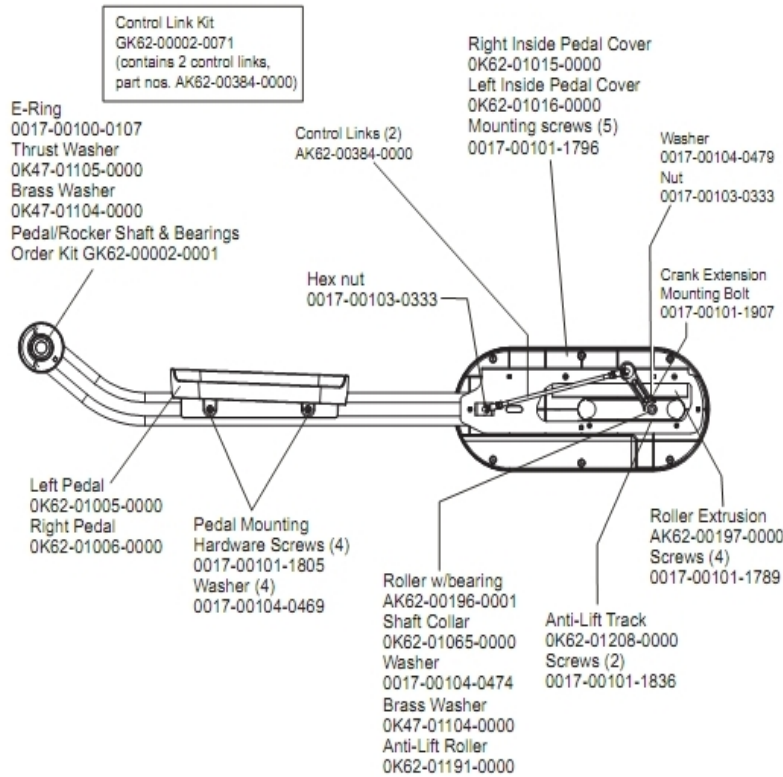

Pedal Lever Assembly Components

Ref #	Part Number	Qty	Description
-	OK62-01065-0000	2	Shaft Collar
-	OK47-01104-0000	4	Hardware: Thrust Washer
-	0017-00100-0107	2	Hardware: E-Ring 1"
-	AK62-00196-0001	2	Roller with Bearing
-	AK62-00197-0000	2	Roller Extrusion
-	GK62-00002-0001	2	Pedal/Rocker Shaft and Bearings
-	GK62-00002-0071	6	Control Link Kit
-	0017-00101-1789	8	Hardware: Mounting Screws
-	OK62-01005-0000	1	Left Pedal
-	OK62-01006-0000	1	Right Pedal
-	OK62-01016-0000	1	Inside Pedal Cover Left
-	OK62-01208-0000	2	Anti-Lift Track
-	0017-00101-1796	10	Hardware: Mounting Screw 19 MM
-	0017-00104-0474	2	Hardware: Washer
-	OK47-01105-0000	2	Hardware: Hardened Thrust Washer
-	OK62-01015-0000	1	Inside Pedal Cover Right
-	0017-00104-0479	2	Hardware: Flat Washer 25.4MM OD
-	0017-00101-1836	4	Hardware: Screw 10 MM
-	0017-00104-0469	8	Hardware: Flat Washer 16MM OD
-	0017-00101-1907	2	Hardware: Crank Extension Mounting Bolt
-	0017-00101-1805	8	Hardware: TORX Screw 25 MM
-	OK62-01191-0000	2	Anti-Lift Roller