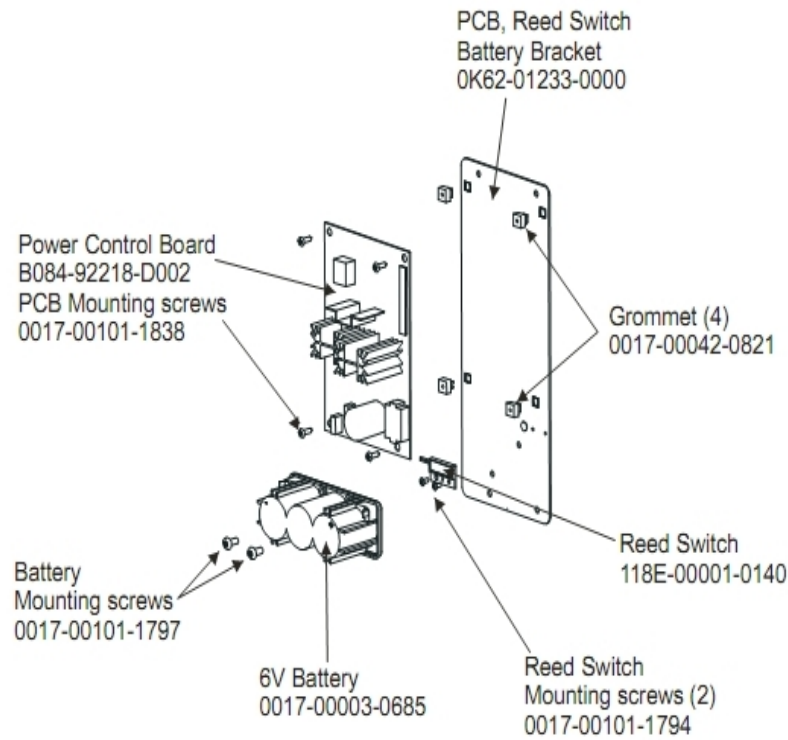

PCB, Battery, Reed Switch and Bracket

Ref #	Part Number	Qty	Description
-	118E-00001-0140	1	Reed Switch SPDT
-	0017-00101-1794	2	Hardware: Screw 10MM
-	0017-00101-1838	4	Hardware: Mounting Screw 19 MM
-	0K62-01233-0000	1	PCB Reed Switch Battery Bracket
-	B084-92218-0000	1	PCB Circuit Board
-	0017-00101-1797	2	Hardware: Mounting Screw 16 MM
-	0017-00042-0821	4	Hardware: Plastic Grommet
-	0017-00003-0685	1	6V Battery