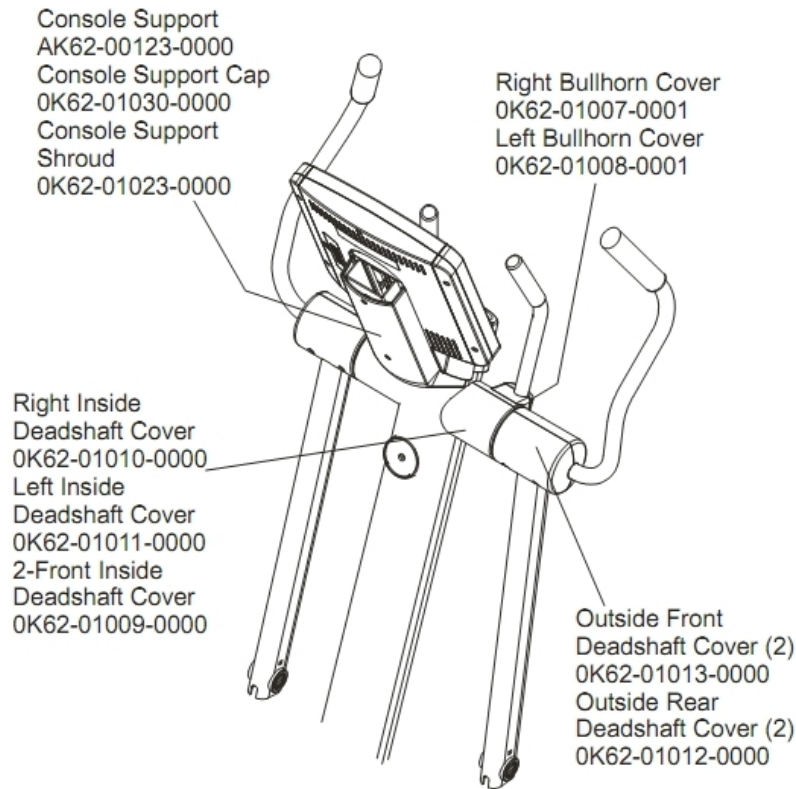

Console Support and Deadshaft Covers

Ref #	Part Number	Qty	Description
-	0K62-01023-0001	1	Console Support Shroud
-	0017-00042-0754	1	Hardware: Grommet
-	0K62-01031-0001	1	Cap
-	0K62-01007-0001	1	Bullhorn Cover Right
-	0K62-01009-0000	2	Front Inside Deadshaft Cover
-	AK62-00123-0000	1	Console Support
-	0K62-01030-0001	1	Console Support Cap
-	0K62-01011-0000	1	Left Inside Deadshaft Cover
-	0K62-01012-0000	2	Front Outside Deadshaft Cover
-	0K62-01010-0000	1	Right Inside Deadshaft Cover
-	0K62-01013-0000	2	Rear Outside Deadshaft Cover
-	0K62-01008-0001	1	Bullhorn Cover Left