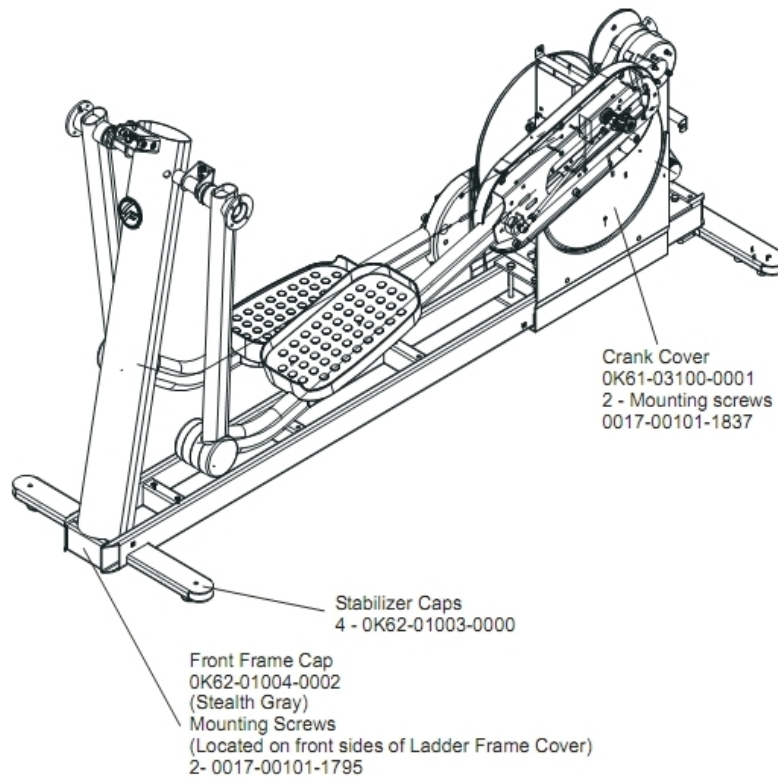

Crank Cover and Lower Caps

Ref #	Part Number	Qty	Description
-	0017-00101-1795	2	Hardware: Mounting Screw
-	0017-00101-1837	2	Hardware: Screw 18MM
-	0K68-01130-0200	4	CAP; STABILIZER; SHADOW GREY
-	0K61-03100-0002	1	Crank Cover
-	0K62-01004-0002	1	Front frame Cap