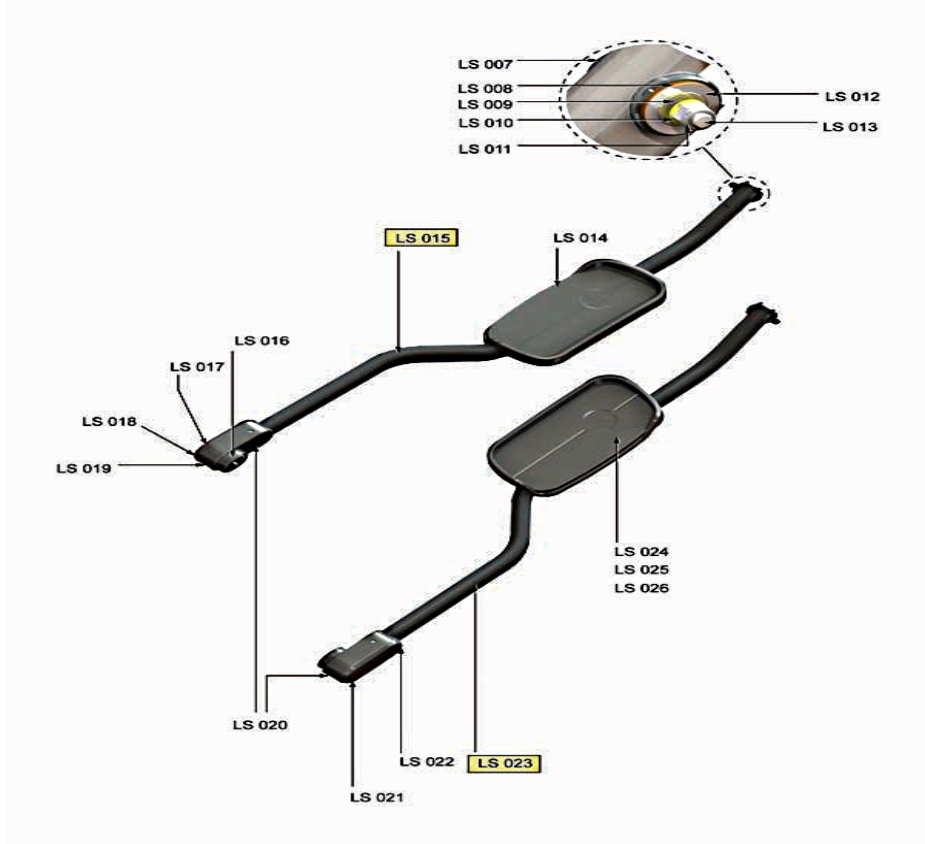

Linkage System - Pedal Levers

Ref #	Part Number	Qty	Description
LS-007	0017-00006-0164	2	Front Pedal Lever Bearing
LS-008	0K47-01104-0000	2	Hardware: Thrust Washer
LS-009	0K69-01190-0000	2	Hardware: Steel Thrust Washer
LS-010	0017-00104-0190	2	Hardware: Flat Washer 0.734" OD
LS-011	0017-00103-0334	2	Hardware: Nut 10 MM
LS-012	0017-00101-1955	2	Hardware: Hex Bolt 85MM
LS-013	0K69-01075-0000	1	Shaft
LS-014	0K69-01099-0000	1	Left Pedal
LS-015	AK69-00120-0000	1	Left Pedal Lever Assembly
LS-016	0K69-01231-0000	1	Hardware: Rear Mounting Bolt
LS-017	0017-00006-0289	1	Rear Pedal Lever Bearing
LS-018,LS-021	0K69-01130-0000	2	Left Top Rear Pedal Cover
LS-019,LS-022	0K69-01131-0000	2	Left Bottom Rear Pedal Cover
LS-020	0017-00101-1796	2	Hardware: Mounting Screw 19 MM
LS-023	AK69-00121-0000	1	Right Pedal Lever Assembly
LS-025	0017-00101-1929	8	Hardware: Pedal Mounting Screws 25MM
LS-026	0017-00104-0469	8	Hardware: Flat Washer 16MM OD