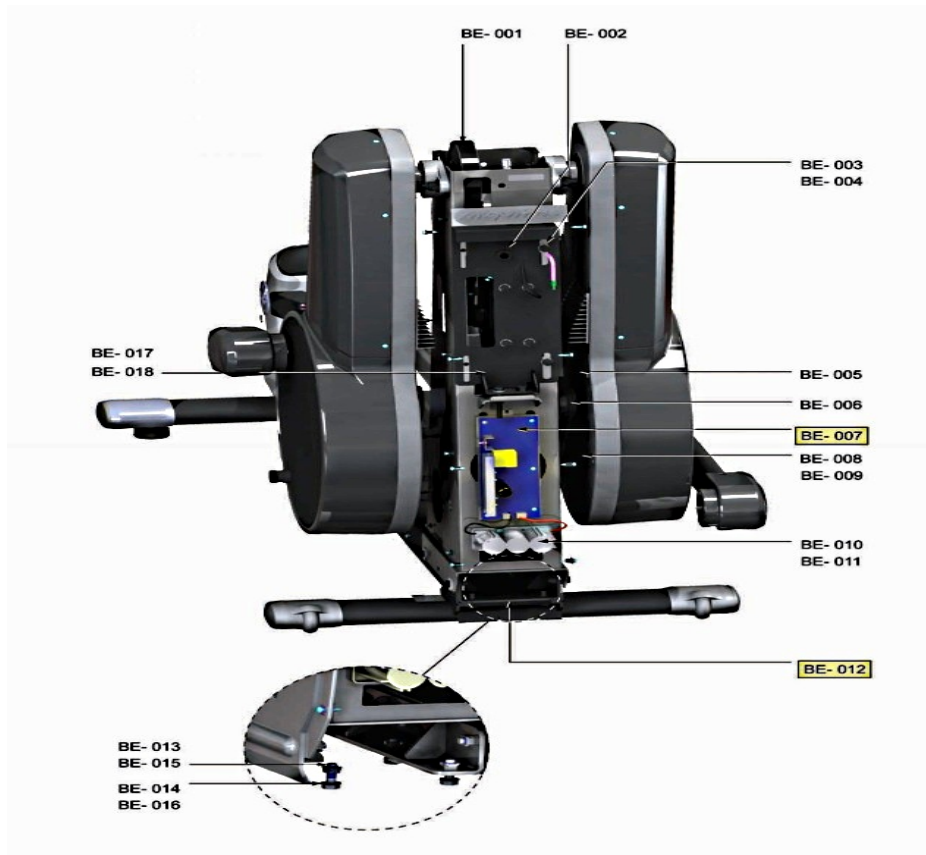

Elevation Series - 95X Elliptical Cross-Trainer

95X-ALLXX-01

Parts Manual

1/5/2019 11:30:38 AM

LifeFitness
WHAT WE LIVE FOR

Table of Contents

Back Console Cover and Console Support Bracket.....	3
Base Frame Electronics - Battery, GBC and Poly-V Belt.....	4
Base Frame Electronics - Cables.....	5
Drive System - Rear Tower Covers.....	6
Drive System - Upper Tower Components.....	7
Frame System - Bull Horns and Handlebars.....	8
Frame System - Collar Covers and Dead Shaft End Caps.....	9
Frame System - Mono-column and Dead Shaft.....	10
Frame System - Swoosh Covers and Stabilizer Assemblies.....	11
Linkage System - Frame Cover and Rocking Links.....	12
Linkage System - Pedal Levers.....	13
Linkage System - Rocker Arms and Front Clevis Covers.....	14
Miscellaneous Part Numbers.....	15
Timing System - Rocker Assembly Component.....	16
Timing System - Rocker Assembly Cover.....	17

Base Frame Electronics - Battery, GBC and Poly-V Belt

Ref #	Part Number	Qty	Description
BE-001	0K69-01256-0000	1	BELT: POLY-V; 360J10; 36.00 IN
BE-002	0K62-01189-0000	1	Elastomer Split Grommet
BE-003	0017-00103-0333	4	Hardware: Hex Nut
BE-004, BE-014, BE-018	0017-00104-0409	8	Hardware: Washer 1.125" OD
BE-005	0K69-01232-0201	2	Cover: Crank; Inner; Plastic -02XX Shadow
BE-006	0017-00101-2023	1	Hardware: Rear Rocking Link Screw 38MM
BE-007	AK66-00100-0006	1	PWR-PCB BRKT ASSY W/ SOFTWARE
BE-008	0K69-01038-0000	1	Inner Crank Arm
BE-009	0K69-01024-0000	1	Hex Key: 8 X 7 X 16
BE-010	0017-00003-0685	1	6V Battery
BE-011	0017-00101-1986	2	Hardware: Mounting Screw 16MM
BE-012	AK69-00089-0000	2	Frame Stiffener
BE-013, BE-015	0017-00101-1931	10	Hardware: Front Stabilizer Mtg Bolts 25MM
BE-016	0017-00104-0469	4	Hardware: Flat Washer 16MM OD
BE-017	0017-00101-2002	1	Hardware: Tension Bolt 60MM