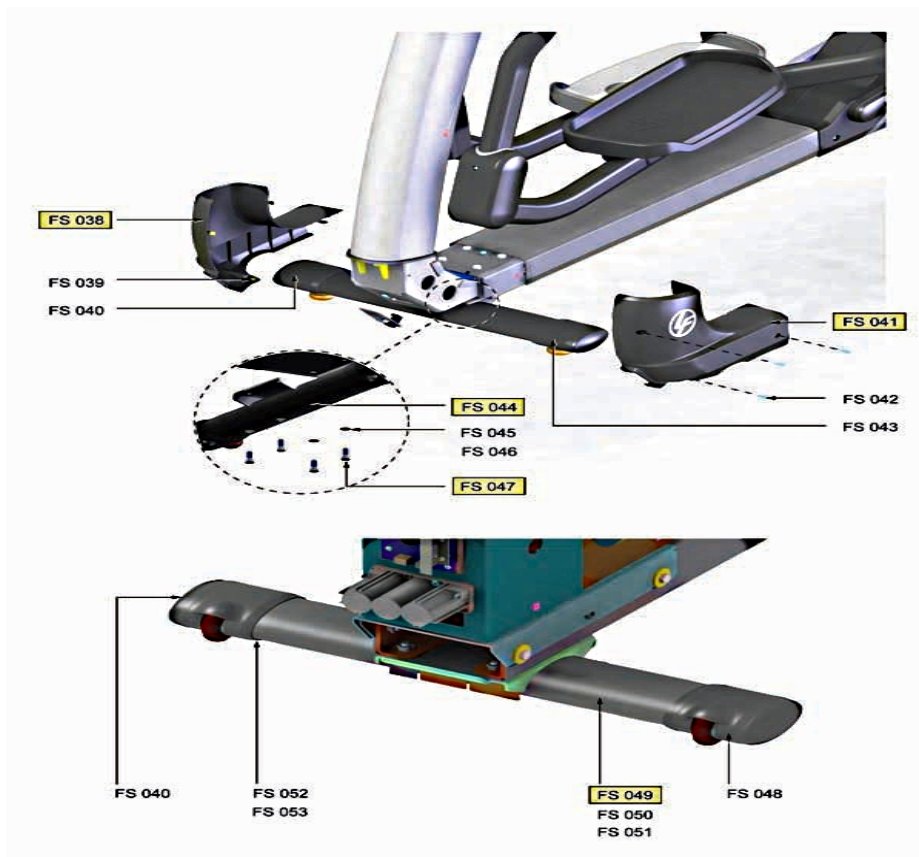

Frame System - Swoosh Covers and Stabilizer Assemblies

Ref #	Part Number	Qty	Description
FS-038	AK69-00124-0000	1	Right Swoosh Cover W/ LF Bug
FS-039,FS-042	0017-00101-1796	6	Hardware: Mounting Screw 19 MM
FS-040	0K66-01042-0000	1	End Cap (Front and Rear)
FS-041	AK69-00124-0001	1	Left Swoosh Cover W/ LF Bug
FS-043	0K69-01139-0000	1	Shorud Stabilizer Front
FS-044	AK69-00118-0000	1	Front Stabilizer
FS-045,FS-051	0017-00104-0469	8	Hardware: Flat Washer 16MM OD
FS-046,FS-050	0017-00101-1931	8	Hardware: Front Stabilizer Mtg Bolts 25MM
FS-047	0K68-01047-0000	2	Leg Leveler
FS-048	0K66-01041-0000	1	Shorud Stabilizer Front
FS-049	AK69-00090-0000	1	Rear Stabilizer
FS-052	0K66-01039-0000	1	Wheel
FS-053	0K66-01040-0000	1	Wheel Shaft