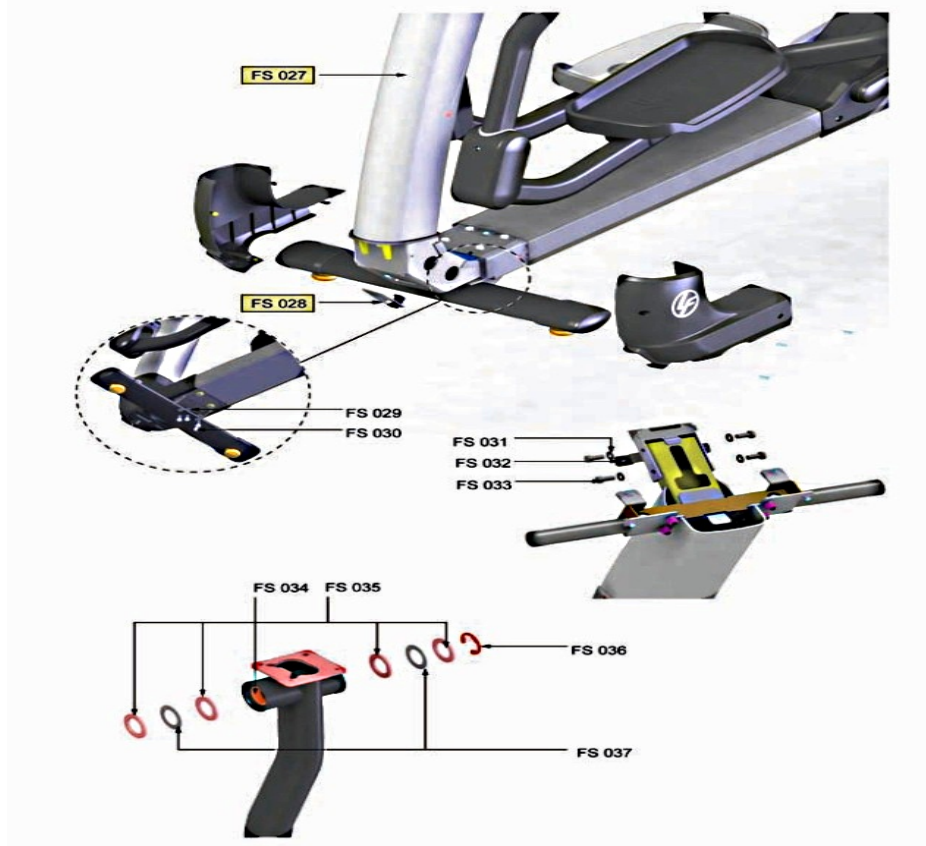

Frame System - Mono-column and Dead Shaft

Ref #	Part Number	Qty	Description
FS-027	AK69-00111-0001	1	Support: Monocolumn: Prep Assembly
FS-028	AK66-00036-0000	1	Bracket Assembly: Power/Coax Input
FS-029	0017-00101-1931	6	Hardware: Front Stabilizer Mtg Bolts 25MM
FS-030,FS-033	0017-00104-0469	8	Hardware: Flat Washer 16MM OD
FS-031	0K69-01062-0000	1	Dead Shaft
FS-032	0017-00101-1925	2	Hardware: Mounting Bolt 40MM
FS-034	0K69-01018-0000	1	Shaft Collar
FS-035	0K69-01074-0000	4	Hardware: Thrust Washer 47 MM OD
FS-036	0017-00100-0148	1	E clip
FS-037	0017-00006-0294	2	Thrust Bearing