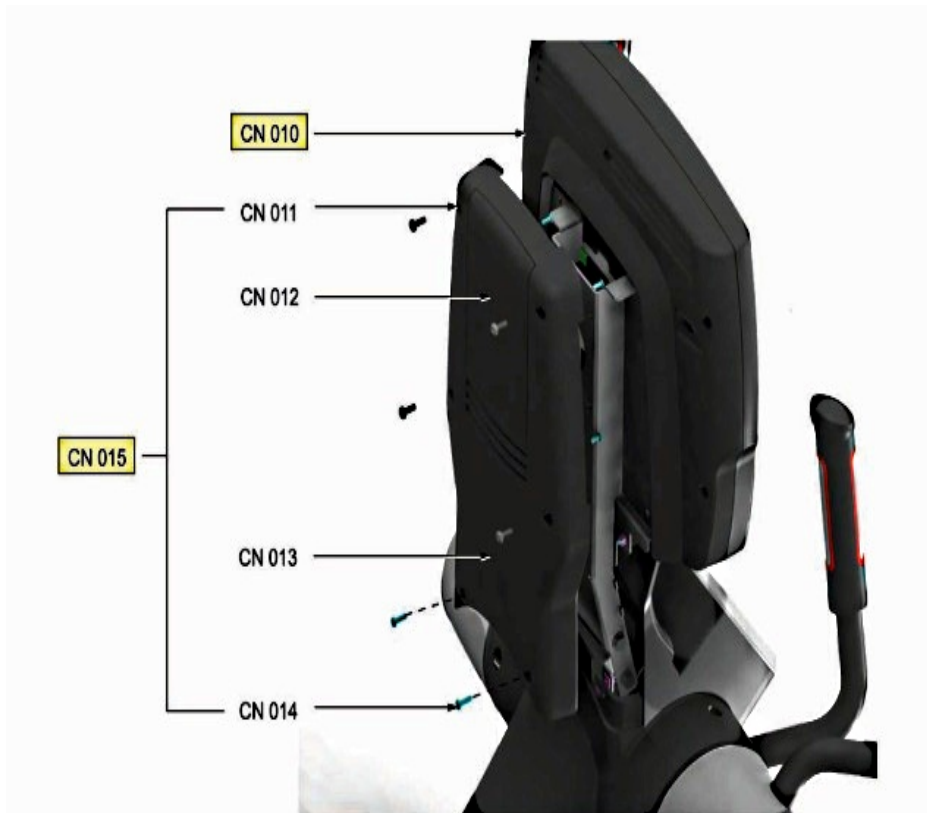

Back Console Cover and Console Support Bracket

Ref #	Part Number	Qty	Description
CN-010	AK69-00081-0000	1	Console Support Bracket
CN-011	0017-00101-1972	4	Hardware: Screw 14MM
CN-012	0K69-01126-0000	1	Upper Back Cover
CN-013	0K69-01122-0000	1	Back Console Cover
CN-014	0017-00101-1796	2	Hardware: Mounting Screw 19 MM
CN-015	AK69-00115-0000	1	Back Cover Assembly