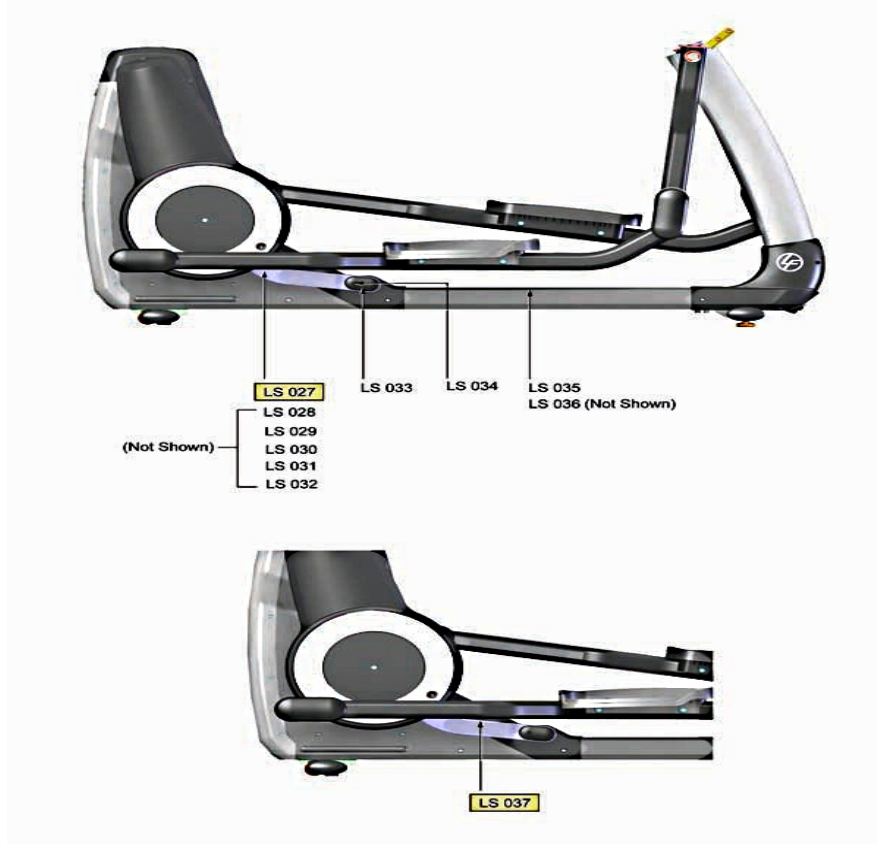

Linkage System - Frame Cover and Rocking Links

Ref #	Part Number	Qty	Description
LS-027	AK69-00113-0000	1	Lower Left Rocking Link Assembly
LS-028	0017-00101-2037	2	Hardware: SCR: M8 X 1.25 X 50 HEX
LS-029	0017-00104-0409	2	Hardware: Washer 1.125" OD
LS-030	0K69-01079-0000	2	Front Spacer
LS-031	0017-00101-2023	2	Hardware: Rear Rocking Link Screw 38MM
LS-032	0K69-01178-0000	2	Rear Spacer
LS-033	0K69-01119-0000	2	Right and Left Rocking Link Cover
LS-034	0017-00101-1940	2	Hardware: Screw 14MM
LS-035	0K69-01132-0000	2	Main Frame Cover
LS-036	0017-00101-1986	4	Hardware: Mounting Screw 16MM
LS-037	AK69-00112-0000	1	Lower Right Rocking Link Assembly