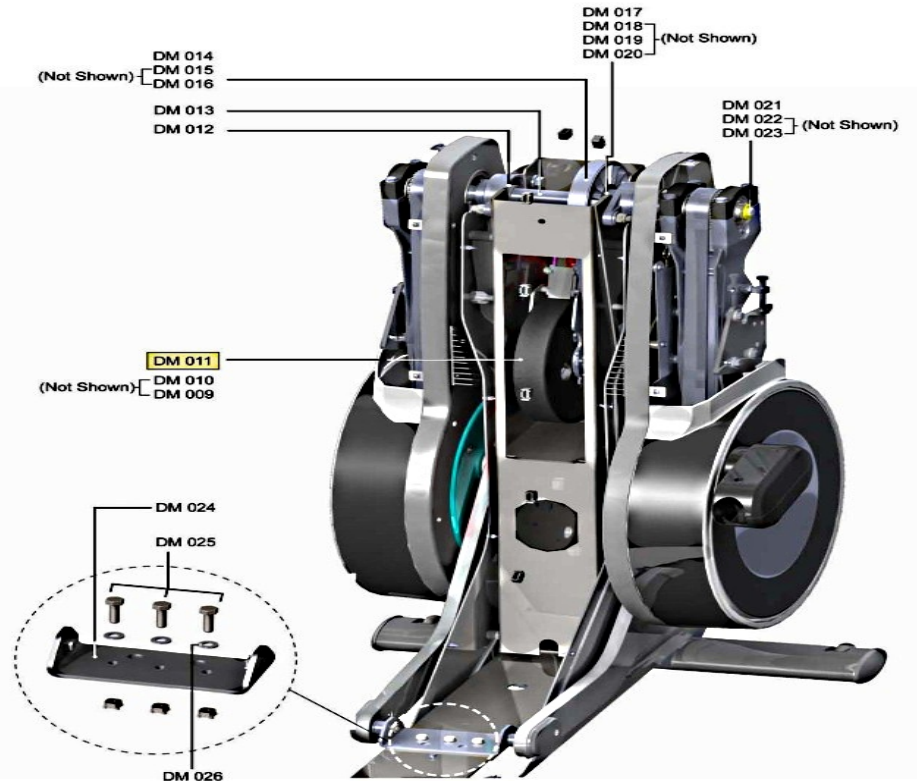

Drive System - Upper Tower Components

Ref #	Part Number	Qty	Description
DM-009,D M-026	0017-00104-0469	7	Hardware: Flat Washer 16MM OD
DM-010	0017-00101-1948	4	Hardware: Mounting Bolts 16MM
DM-011	AK69-00075-0000	1	ASSY: GENERATOR, MTG
DM-012	0017-00100-0148	1	E clip
DM-013	0K69-01030-0000	1	Drive Shaft
DM-014	0K69-01020-0000	1	Drive Pulley
DM-015	0017-00101-2015	3	Hardware: Pulley Set Screw 15 MM
DM-016	0K69-01021-0000	1	Hex Key: 8 X 7 X 34
DM-017	0K69-01250-0000	2	BRG: 360 DEGREE LOCKING FLANGE
DM-018	0017-00101-1867	4	Hardware: Mounting Bolt 45 MM
DM-019	0017-00104-0193	4	Hardware: Washer 1.06" OD
DM-020	0017-00103-0332	4	Hardware: Mounting Nut
DM-021	0K69-01175-0001	1	Hardware: Keyed Washer
DM-022,D M-025	0017-00101-1931	4	Hardware: Front Stabilizer Mtg Bolts 25MM
DM-023	0017-00104-0409	1	Hardware: Washer 1.125" OD
DM-024	AK69-00170-0000	1	Rocking Link Bracket with Weldnuts