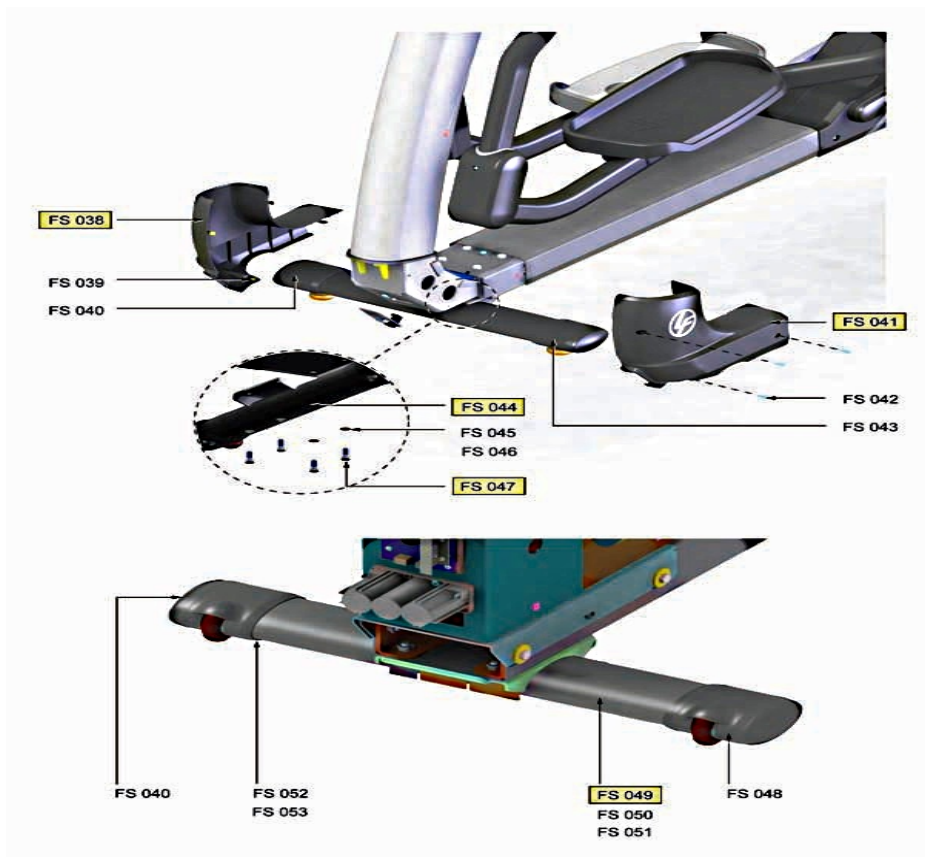

Frame System - Swoosh Covers and Stabilizer Assemblies

Ref #	Part Number	Qty	Description
FS-038	AK69-00124-0000	1	Right Swoosh Cover W/ LF Bug
FS-039,FS-042	0017-00101-1796	6	Hardware: Mounting Screw 19 MM
FS-040	0K66-01042-0000	1	End Cap (Front and Rear)
FS-041	AK69-00124-0001	1	Left Swoosh Cover W/ LF Bug
FS-043	0K69-01139-0000	1	Shorud Stabilizer Front
FS-044	AK69-00118-0000	1	Front Stabilizer
FS-045,FS-051	0017-00104-0469	8	Hardware: Flat Washer 16MM OD
FS-046,FS-050	0017-00101-1931	8	Hardware: Front Stabilizer Mtg Bolts 25MM
FS-047	0K68-01047-0000	2	Leg Leveler
FS-048	0K66-01041-0000	1	Shorud Stabilizer Front
FS-049	AK69-00090-0000	1	Rear Stabilizer
FS-052	0K66-01039-0000	1	Wheel
FS-053	0K66-01040-0000	1	Wheel Shaft