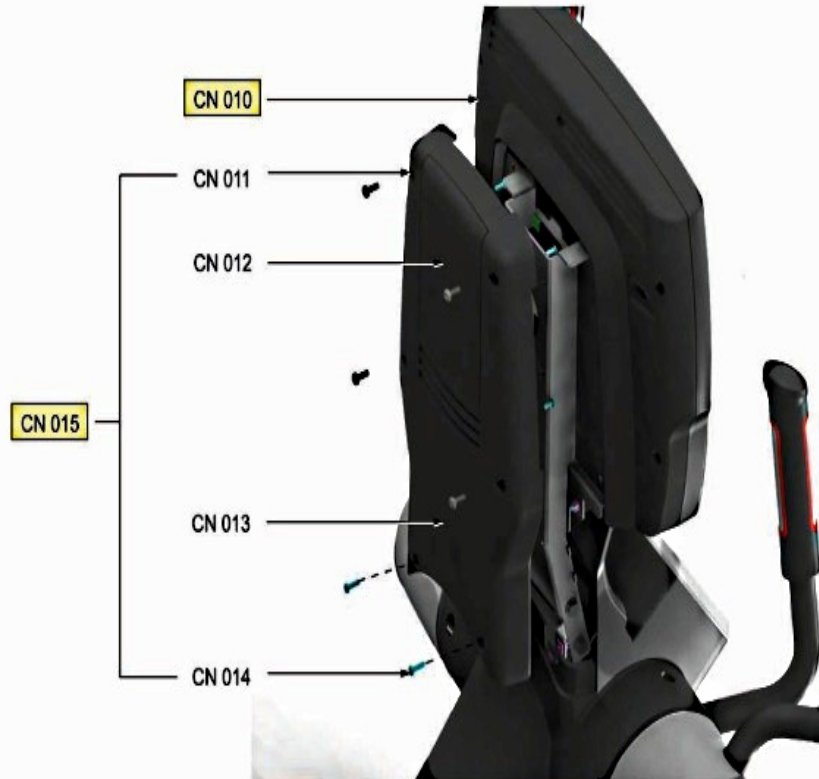

Back Console Cover and Console Support Bracket

Ref #	Part Number	Qty	Description
CN-010	AK69-00081-0000	1	Console Support Bracket
CN-011	0017-00101-1972	4	Hardware: Screw 14MM
CN-012	0K69-01126-0000	1	Upper Back Cover
CN-013	0K69-01122-0000	1	Back Console Cover
CN-014	0017-00101-1796	2	Hardware: Mounting Screw 19 MM
CN-015	AK69-00115-0000	1	Back Cover Assembly