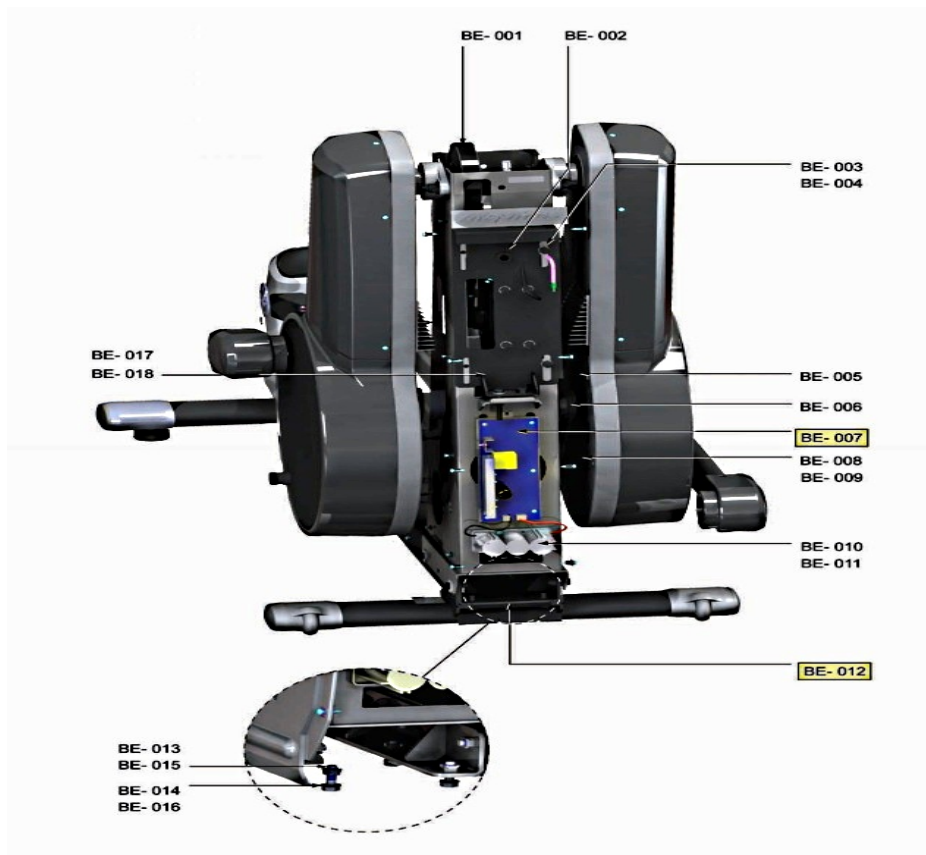

[Frame System - Mono-column and Dead Shaft.....](#)10

[Frame System - Swoosh Covers and Stabilizer Assemblies.....](#)11

[Linkage System - Frame Cover and Rocking Links.....](#)12

[Linkage System - Pedal Levers.....](#)13

[Linkage System - Rocker Arms and Front Clevis Covers.....](#)14

[Miscellaneous Part Numbers.....](#)15

[Timing System - Rocker Assembly Component.....](#)16

[Timing System - Rocker Assembly Cover.....](#)17

Base Frame Electronics - Battery, GBC and Poly-V Belt

Ref #	Part Number	Qty	Description
BE-001	0K69-01256-0000	1	BELT: POLY-V; 360J10; 36.00 IN
BE-002	0K62-01189-0000	1	Elastomer Split Grommet
BE-003	0017-00103-0333	4	Hardware: Hex Nut
BE-004, BE-014, BE-018	0017-00104-0409	8	Hardware: Washer 1.125" OD
BE-005	0K69-01232-0201	2	Cover: Crank; Inner; Plastic -02XX Shadow
BE-006	0017-00101-2023	2	Hardware: Rear Rocking Link Screw 38MM
BE-007	AK66-00100-0006	1	PWR-PCB BRKT ASSY W/ SOFTWARE
BE-008	0K69-01038-0000	1	Inner Crank Arm
BE-009	0K69-01024-0000	1	Hex Key: 8 X 7 X 16
BE-010	0017-00003-0685	1	6V Battery
BE-011	0017-00101-1986	2	Hardware: Mounting Screw 16MM
BE-012	AK69-00089-0000	2	Frame Stiffener
BE-013, BE-015	0017-00101-1931	10	Hardware: Front Stabilizer Mtg Bolts 25MM
BE-016	0017-00104-0469	4	Hardware: Flat Washer 16MM OD
BE-017	0017-00101-2002	1	Hardware: Tension Bolt 60MM