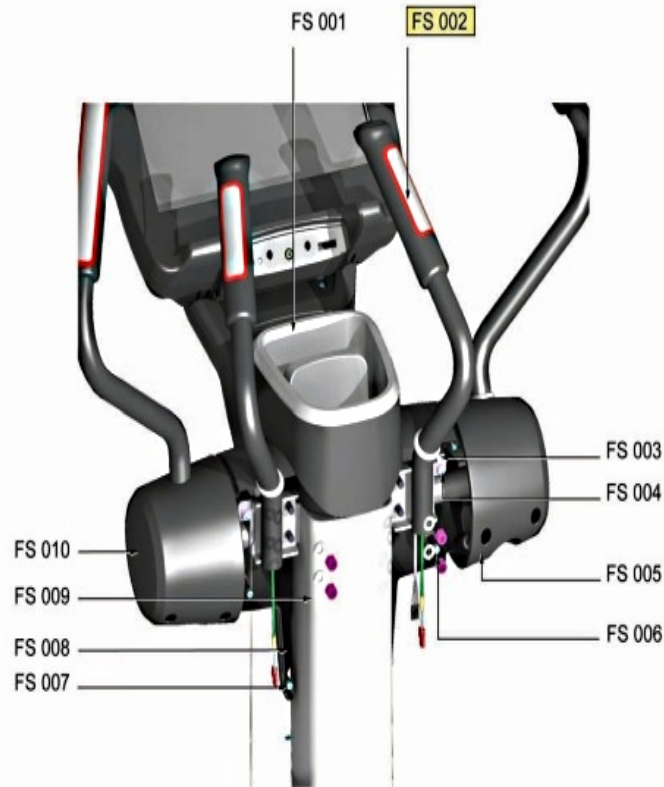

Frame System - Collar Covers and Dead Shaft End Caps

Ref #	Part Number	Qty	Description
FS-001	0K69-01125-0003	1	Media Tray
FS-002	AK69-00100-0000	1	Resistance Level Button Assembly
FS-003	0K69-01124-0000	1	Top Dead Shaft Cover
FS-004,FS-006,FS-007	0017-00101-1796	13	Hardware: Mounting Screw 19 MM
FS-005	0K69-01127-0000	1	Dead Shaft End Cap
FS-008	0K69-01123-0000	1	Front Collar Dead Shaft Cover
FS-009	0K69-01121-0000	1	Rear Collar Dead Shaft Cover
FS-010	0K69-01128-0000	1	Dead Shaft End Cap