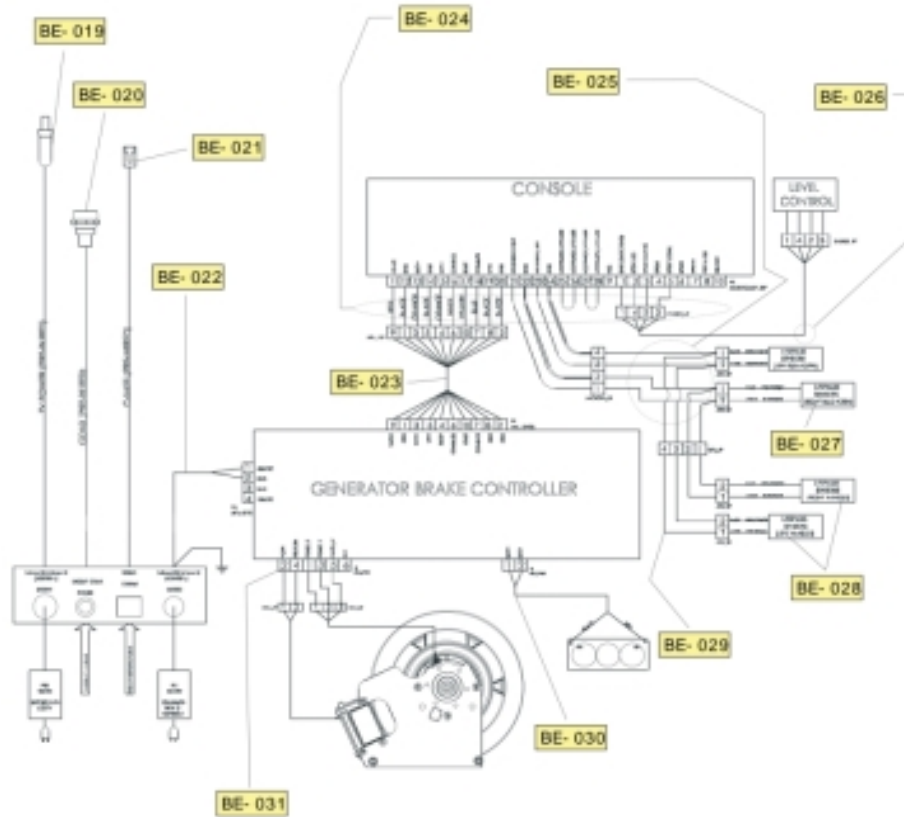

Base Frame Electronics - Cables

Ref #	Part Number	Qty	Description
BE-019	AK32-00160-0000	1	Ext Power Cable with Ferrite
BE-020	AK65-00062-0000	1	Cable: Coax RG6 Base
BE-021	AK65-00051-0001	1	C-safe Network Cable 65"
BE-022	AK69-00107-0001	1	Power Cable with Ground
BE-023	AK69-00105-0000	1	PBC to Console Cable
BE-024	AK69-00103-0000	1	Handlebar/Console Cable
BE-025	AK69-00109-0000	1	LifePulse Y Cable
BE-026	AK69-00108-0000	1	Keypad Cable
BE-027	AK61-00051-0000	1	Bullhorn HR cables
BE-028	AK61-00051-0002	1	Cable Assembly: User Arm
BE-029	AK69-00110-0000	1	LifePulse Flex Cable
BE-030	AK69-00106-0000	1	Battery cable
BE-031	AK69-00104-0000	1	Generator/Brake to GBC Cable