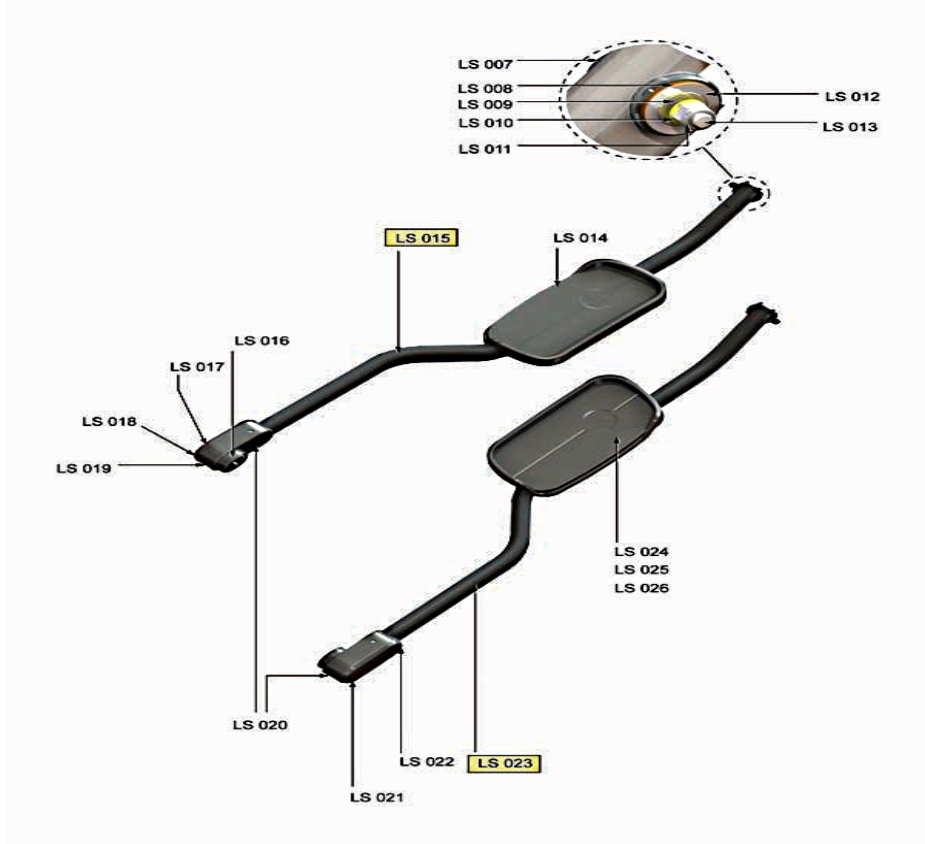

Linkage System - Pedal Levers

Ref #	Part Number	Qty	Description
LS-007	0017-00006-0164	2	Front Pedal Lever Bearing
LS-008	0K47-01104-0000	2	Hardware: Thrust Washer
LS-009	0K69-01190-0000	2	Hardware: Steel Thrust Washer
LS-010	0017-00104-0190	2	Hardware: Flat Washer 0.734" OD
LS-011	0017-00103-0334	2	Hardware: Nut 10 MM
LS-012	0017-00101-1955	2	Hardware: Hex Bolt 85MM
LS-013	0K69-01075-0000	1	Shaft
LS-014	0K69-01099-0000	1	Left Pedal
LS-015	AK69-00120-0000	1	Left Pedal Lever Assembly
LS-016	0K69-01231-0000	1	Hardware: Rear Mounting Bolt
LS-017	0017-00006-0289	1	Rear Pedal Lever Bearing
LS-018,LS-021	0K69-01130-0000	2	Left Top Rear Pedal Cover
LS-019,LS-022	0K69-01131-0000	2	Left Bottom Rear Pedal Cover
LS-020	0017-00101-1796	2	Hardware: Mounting Screw 19 MM
LS-023	AK69-00121-0000	1	Right Pedal Lever Assembly
LS-024	0K69-01100-0000	1	Pedal: Right; Purchased
LS-025	0017-00101-1929	8	Hardware: Pedal Mounting Screws 25MM
LS-026	0017-00104-0469	8	Hardware: Flat Washer 16MM OD