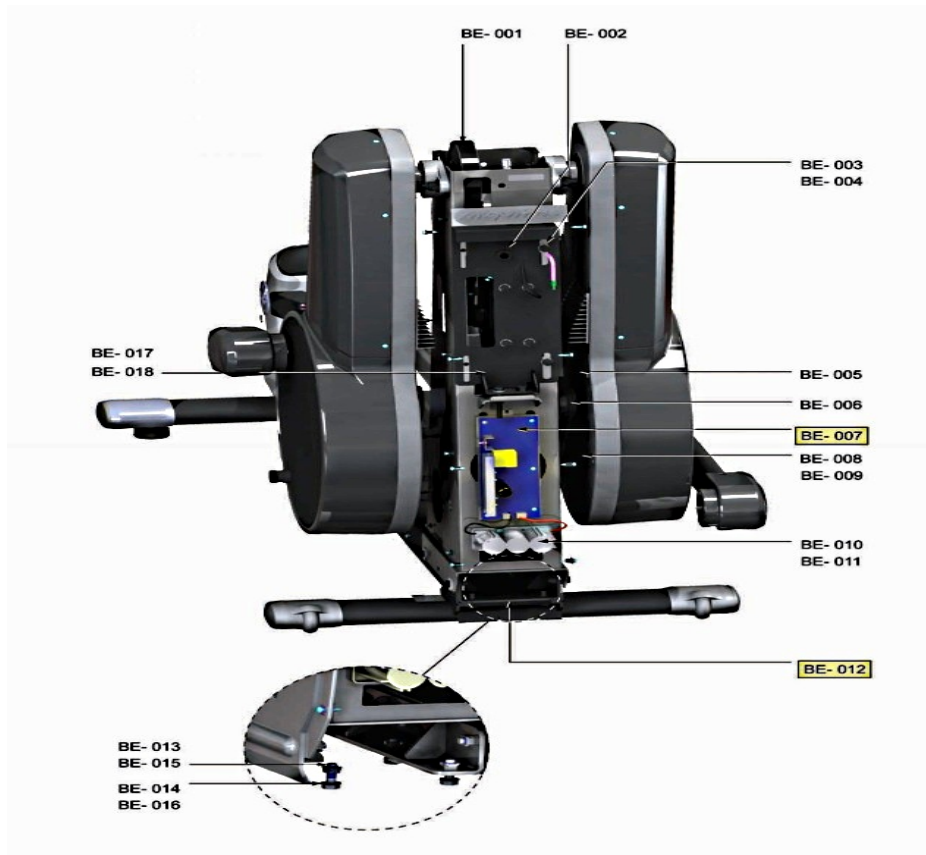

Base Frame Electronics - Battery, GBC and Poly-V Belt

Ref #	Part Number	Qty	Description
BE-001	0K69-01256-0000	1	BELT: POLY-V; 360J10; 36.00 IN
BE-002	0K62-01189-0000	1	Elastomer Split Grommet
BE-003	0017-00103-0333	4	Hardware: Hex Nut
BE-004, BE-014, BE-018	0017-00104-0409	8	Hardware: Washer 1.125" OD
BE-005	0K69-01232-0201	2	Cover: Crank; Inner; Plastic -02XX Shadow
BE-006	0017-00101-2023	2	Hardware: Rear Rocking Link Screw 38MM
BE-007	AK66-00100-0006	1	PWR-PCB BRKT ASSY W/ SOFTWARE
BE-008	0K69-01038-0000	1	Inner Crank Arm
BE-009	0K69-01024-0000	1	Hex Key: 8 X 7 X 16
BE-010	0017-00003-0685	1	6V Battery
BE-011	0017-00101-1986	2	Hardware: Mounting Screw 16MM
BE-012	AK69-00089-0000	2	Frame Stiffener
BE-013, BE-015	0017-00101-1931	10	Hardware: Front Stabilizer Mtg Bolts 25MM
BE-016	0017-00104-0469	4	Hardware: Flat Washer 16MM OD
BE-017	0017-00101-2002	1	Hardware: Tension Bolt 60MM