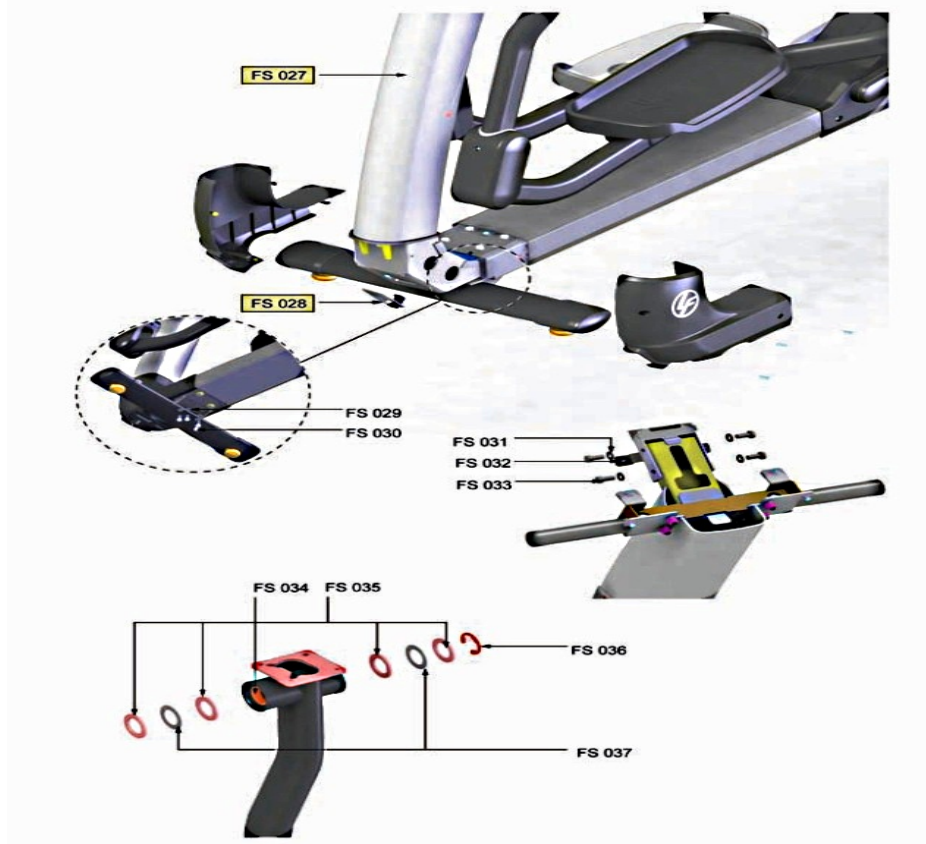

Frame System - Mono-column and Dead Shaft

Ref #	Part Number	Qty	Description
FS-027	AK69-00111-0001	1	Support: Monocolumn: Prep Assembly
FS-028	AK66-00036-0000	1	Bracket Assembly: Power/Coax Input
FS-029	0017-00101-1931	6	Hardware: Front Stabilizer Mtg Bolts 25MM
FS-030,FS-033	0017-00104-0469	8	Hardware: Flat Washer 16MM OD
FS-031	0K69-01062-0000	1	Dead Shaft
FS-032	0017-00101-1925	2	Hardware: Mounting Bolt 40MM
FS-034	0K69-01018-0000	1	Shaft Collar
FS-035	0K69-01074-0000	4	Hardware: Thrust Washer 47 MM OD
FS-036	0017-00100-0148	1	E clip
FS-037	0017-00006-0294	2	Thrust Bearing