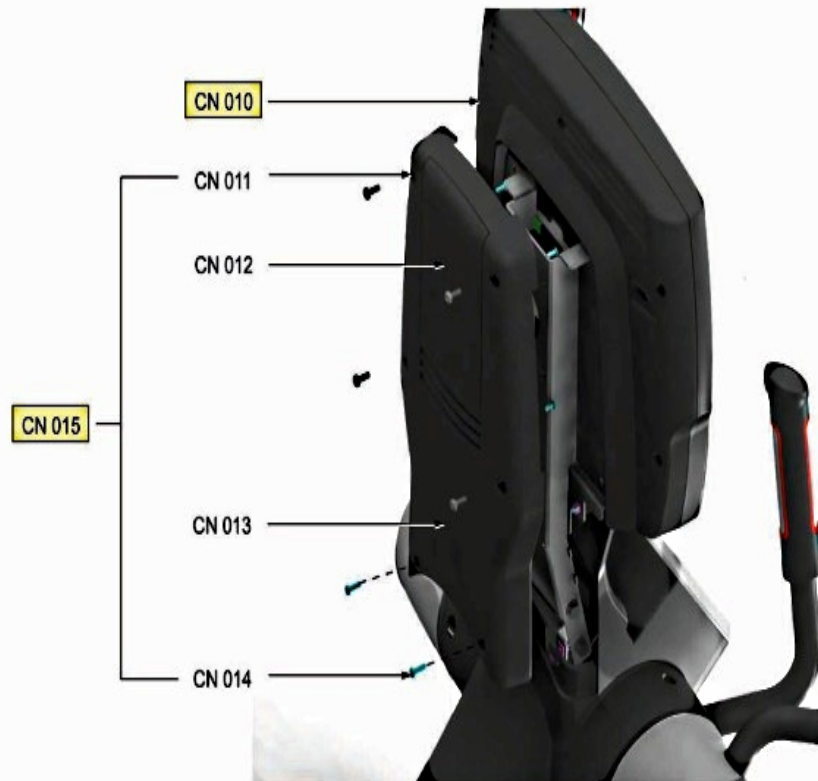

Back Console Cover and Console Support Bracket

Ref #	Part Number	Qty	Description
CN-010	AK69-00081-0000	1	Console Support Bracket
CN-011	0017-00101-1972	4	Hardware: Screw 14MM
CN-012	0K69-01126-0000	1	Upper Back Cover
CN-013	0K69-01122-0000	1	Back Console Cover
CN-014	0017-00101-1796	2	Hardware: Mounting Screw 19 MM
CN-015	AK69-00115-0000	1	Back Cover Assembly