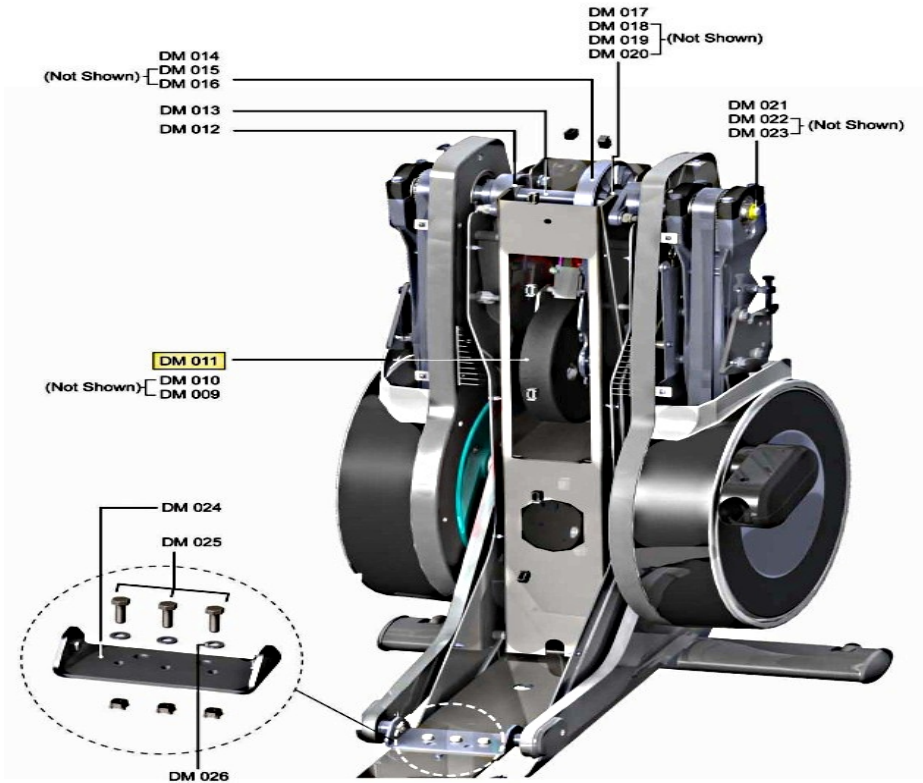

Drive System - Upper Tower Components

Ref #	Part Number	Qty	Description
DM-009,D M-026	0017-00104-0469	7	Hardware: Flat Washer 16MM OD
DM-010	0017-00101-1948	4	Hardware: Mounting Bolts 16MM
DM-011	AK69-00075-0000	1	ASSY: GENERATOR, MTG
DM-012	0017-00100-0148	1	E clip
DM-013	0K69-01030-0000	1	Drive Shaft
DM-014	0K69-01020-0000	1	Drive Pulley
DM-015	0017-00101-2015	3	Hardware: Pulley Set Screw 15 MM
DM-016	0K69-01021-0000	1	Hex Key: 8 X 7 X 34
DM-017	0K69-01250-0000	2	BRG: 360 DEGREE LOCKING FLANGE
DM-018	0017-00101-1867	4	Hardware: Mounting Bolt 45 MM
DM-019	0017-00104-0193	4	Hardware: Washer 1.06" OD
DM-020	0017-00103-0332	4	Hardware: Mounting Nut
DM-021	0K69-01175-0001	1	Hardware: Keyed Washer
DM-022,D M-025	0017-00101-1931	4	Hardware: Front Stabilizer Mtg Bolts 25MM
DM-023	0017-00104-0409	1	Hardware: Washer 1.125" OD
DM-024	AK69-00170-0000	1	Rocking Link Bracket with Weldnuts