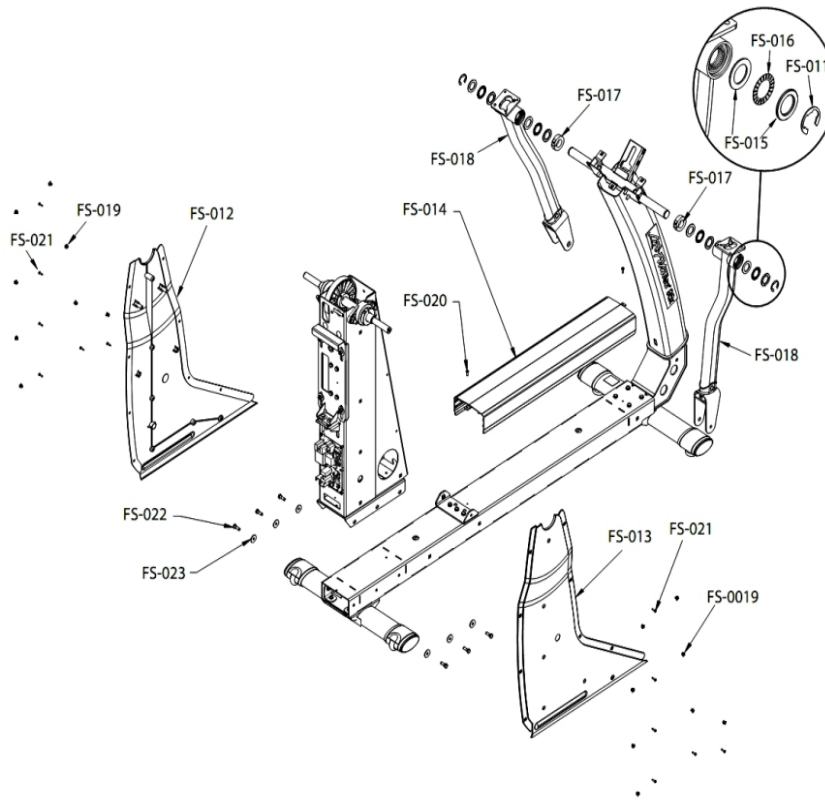

Deadshaft, Tower and Frame Covers

Ref #	Part Number	Qty	Description
FS-011	0017-00100-0148	2	E clip
FS-015	0K69-01074-0000	4	Hardware: Thrust Washer 47 MM OD
FS-016	0017-00006-0294	2	Thrust Bearing
FS-017	0K69-01018-0000	2	Shaft Collar
FS-018	AK69-00045-0000	2	Rocker Arm (Right or Left)
FS-019	0017-00042-1147	14	Hardware: Nylon Grommet
FS-020	0017-00101-1986	2	Hardware: Mounting Screw 16MM
FS-021	0017-00101-1796	14	Hardware: Mounting Screw 19 MM
FS-022	0017-00101-1931	3	Hardware: Front Stabilizer Mtg Bolts 25MM
FS-023	0017-00104-0409	3	Hardware: Washer 1.125" OD