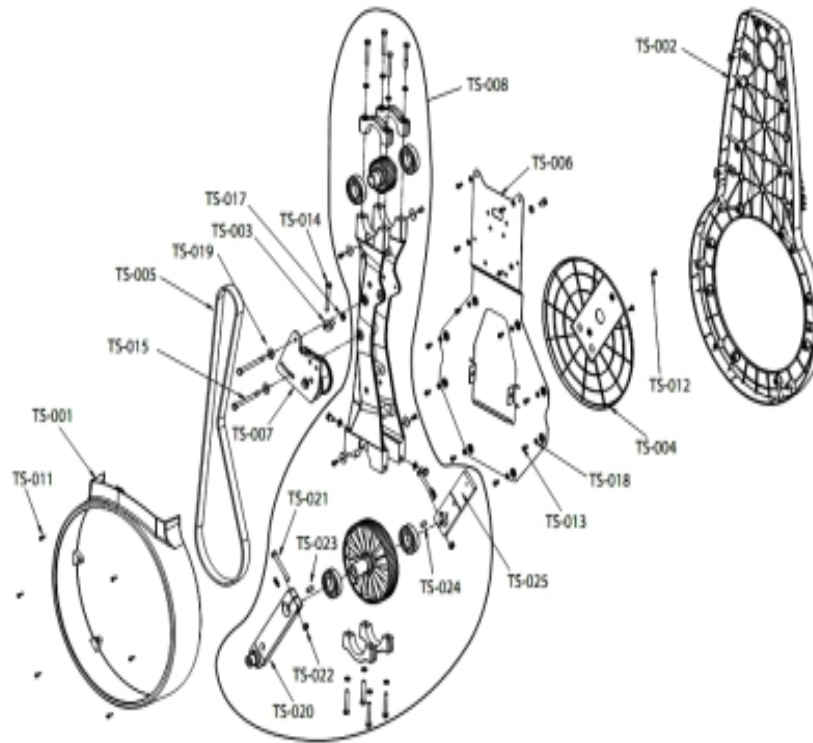

Timing System - Left Rocker Assembly Component

Ref #	Part Number	Qty	Description
TS-001	0K69-01109-0000	1	Lower Rocker Cover Mounting Screws
TS-002	AK69-00123-0000	1	Inner Rocker Shroud Assembly
TS-003	0K69-01174-0000	1	Tension Pivot Bracket
TS-004	0K69-01232-0201	1	Cover: Crank; Inner; Plastic -02XX Shadow
TS-005	0K69-01041-0002	2	Timing Belt 25mm
TS-007	AK69-00029-0000	1	Left Idler Bracket Assembly
TS-008	GK69-00002-0004	1	Kit: Left Rocker Casting w/ Pulleys
TS-011	0017-00101-1796	6	Hardware: Mounting Screw 19 MM
TS-012	0017-00101-1988	2	Hardware: Outside Crank Cover Mounting Screw 14MM
TS-014	0017-00101-2002	1	Hardware: Tension Bolt 60MM
TS-015	0017-00101-1951	2	Hardware: Idler Bracket Mounting Screws 100MM
TS-017	0017-00103-0338	1	Hardware: Hex Nut 8 MM
TS-018	0017-00104-0488	12	Hardware: Flat Washers 11.5 MM OD
TS-019	0017-00104-0334	2	Hardware: Flat Washers 0.880" OD
TS-020	0K69-01227-0000	1	Crank Arm
TS-021	0017-00101-1905	2	Hardware: Bolt 70 MM
TS-022	0017-00103-0333	2	Hardware: Hex Nut
TS-023	0K69-01023-0000	1	Hex Key: 8 X 7 X 20
TS-024	0K69-01024-0000	1	Hex Key: 8 X 7 X 16
TS-025	0K69-01038-0000	1	Inner Crank Arm