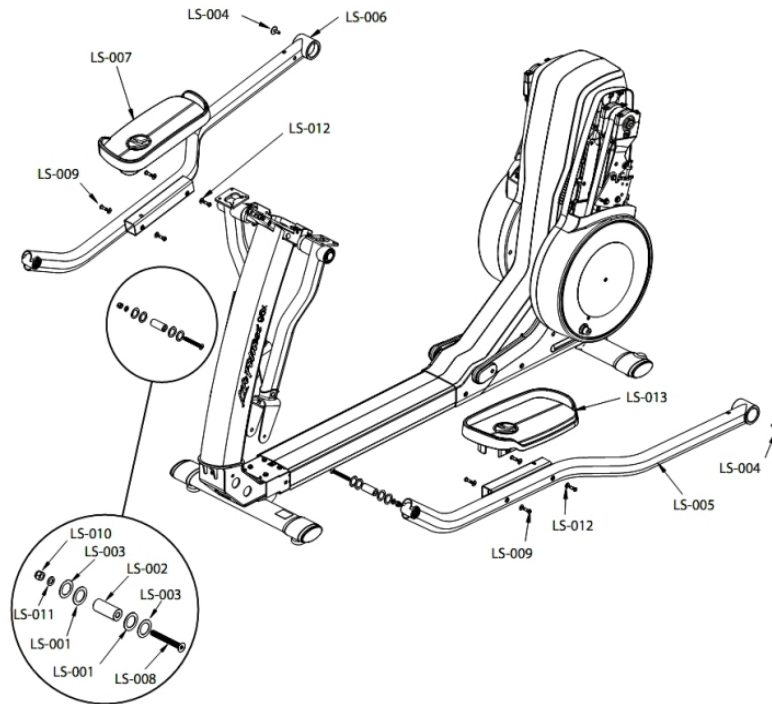

Linkage System - Pedal Levers

Ref #	Part Number	Qty	Description
MISC-001	0017-00003-1091	0	POWER SUPPLY: 24VDC, 5A
LS-001	0K47-01104-0000	4	Hardware: Thrust Washer
LS-002	0K69-01075-0000	2	Shaft
LS-003	0K69-01190-0000	4	Hardware: Steel Thrust Washer
LS-004	0K69-01231-0000	2	Hardware: Rear Mounting Bolt
LS-005	AK69-00037-0000	1	Pedal Lever Assembly: Left with Bearings; Mfg
LS-006	AK69-00038-0000	1	Pedal Lever Assembly: Right with Bearings; Mfg
LS-007	0K69-01100-0000	1	Pedal: Right; Purchased
LS-008	0017-00101-1955	2	Hardware: Hex Bolt 85MM
LS-009	0017-00101-1929	8	Hardware: Pedal Mounting Screws 25MM
LS-010	0017-00103-0334	2	Hardware: Nut 10 MM
LS-011	0017-00104-0190	2	Hardware: Flat Washer 0.734" OD
LS-012	0017-00104-0510	8	Hardware: Washer 19 MM OD
LS-013	0K69-01099-0000	1	Left Pedal