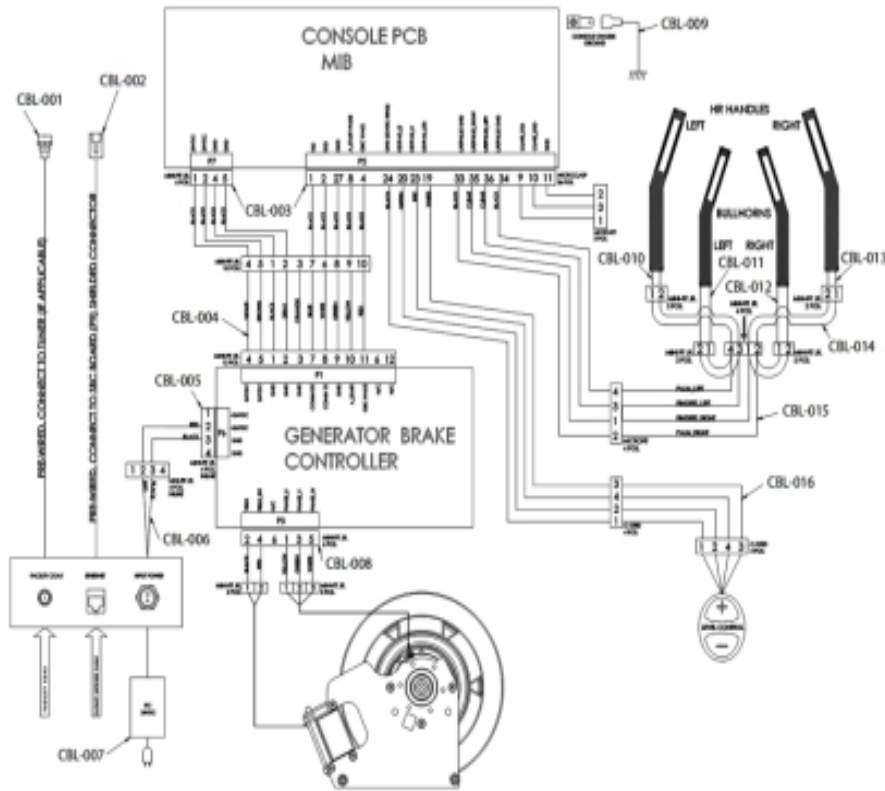

Base Frame Electronics - Cables

Ref #	Part Number	Qty	Description
CBL-001	AK65-00062-0000	1	Cable: Coax RG6 Base
CBL-002	AK70-00092-0000	1	CABLE ASSY: CAT5E, V2, 84 INCH
CBL-003	AK92-00048-0001	1	CABLE ASSY, EXTENSION TO CONSOLE(CROSSTRAINER)
CBL-004	AK92-00033-0000	1	PCB TO CONSOLE CABLE
CBL-005	AK92-00062-0000	1	EXTERNAL POWER WITH GROUND EXTENSION CABLE ASSEMBLY
CBL-006	AK92-00067-0000	1	CABLE ASSEMBLY: EXTERNAL POWER; CT
CBL-008	AK69-00104-0000	1	Generator/Brake to GBC Cable
CBL-009	AK65-00103-0002	1	CBL ASSY: GROUND, ESD
CBL-012	AK61-00051-0002	2	Cable Assembly: User Arm
CBL-013	AK61-00051-0000	2	Bullhorn HR cables
CBL-014	AK69-00110-0000	1	LifePulse Flex Cable
CBL-015	AK69-00109-0000	1	LifePulse Y Cable
CBL-016	AK69-00108-0000	1	Keypad Cable