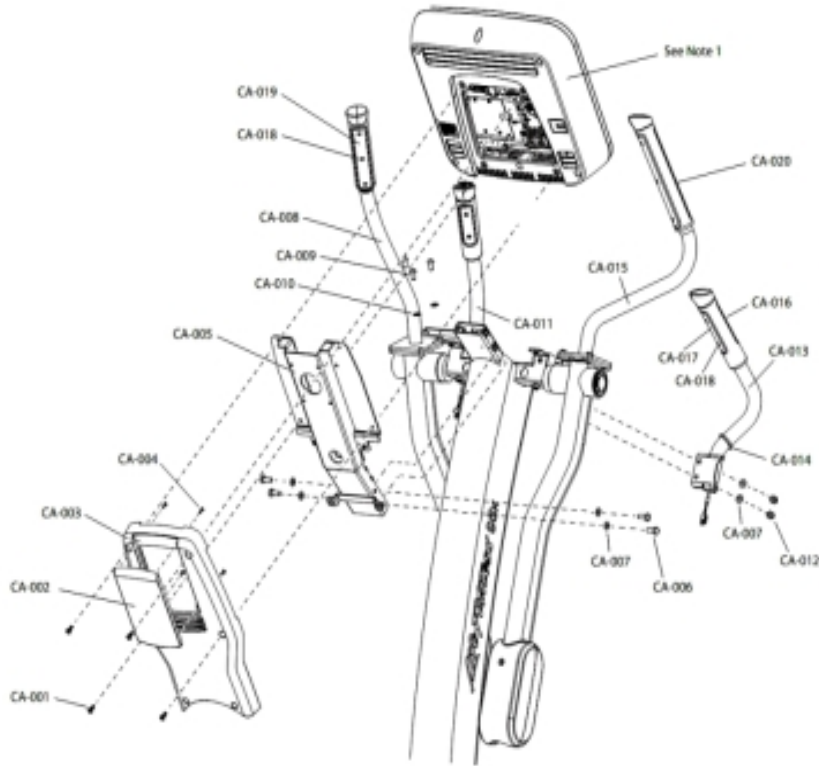

Console Assembly, Bullhorns, Handlebars, Bracket and Covers

Ref #	Part Number	Qty	Description
CA-001	0017-00101-1972	4	Hardware: Screw 14MM
CA-002	AK92-00058-0000	1	ASSEMBLY: COVER; REMOVABLE DOOR; APOLLO 2
CA-003	0K69-01122-0000	1	Back Console Cover
CA-004	0017-00101-1650	4	Hardware: Phillips Pan Screw 0.375"
CA-005	AK69-00081-0000	1	Console Support Bracket
CA-006	0017-00101-1906	4	Hardware: Hex Screw 20 MM
CA-007, CA-010	0017-00104-0469	10	Hardware: Flat Washer 16MM OD
CA-008	AK69-00085-0000	1	Left Handle Bar Assembly
CA-009	0017-00101-2007	6	Hardware: Mounting Bolt 16MM
CA-011	AK69-00062-0000	1	Left Bullhorn Assembly
CA-012	0017-00103-0333	4	Hardware: Hex Nut
CA-013	AK69-00068-0000	1	Right Bullhorn Assembly
CA-014	0K62-01199-0002	4	Gasket: Bullhorn
CA-015	AK69-00087-0000	1	Right Handle Bar Assembly
CA-016	AK69-00139-0003	1	Top Heart Rate Sensor
CA-017	AK69-00140-0003	1	Bottom Heart Rate Sensor
CA-018	0017-00101-2054	6	Hardware: Screw 1"
CA-020	AK69-00102-0000	1	Bottom Heart Rate Sensor
CA-021	AK69-00101-0000	1	Top Heart Rate Sensor