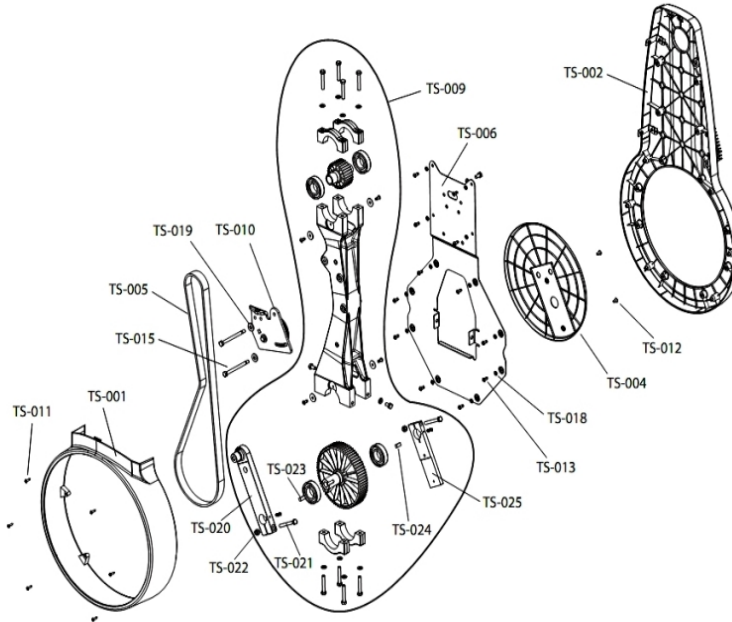

Timing System - Right Rocker Assembly Component

Ref #	Part Number	Qty	Description
TS-001	0K69-01109-0000	1	Lower Rocker Cover Mounting Screws
TS-002	AK69-00123-0000	1	Inner Rocker Shroud Assembly
TS-004	0K69-01232-0201	1	Cover: Crank; Inner; Plastic -02XX Shadow
TS-005	0K69-01041-0002	2	Timing Belt 25mm
TS-009	GK69-00002-0003	1	Kit: Right Rocker Casting w/ Pulleys
TS-010	AK69-00029-0001	1	Right Idler Bracket Assembly
TS-011	0017-00101-1796	6	Hardware: Mounting Screw 19 MM
TS-012	0017-00101-1988	2	Hardware: Outside Crank Cover Mounting Screw 14MM
TS-015	0017-00101-1951	2	Hardware: Idler Bracket Mounting Screws 100MM
TS-018	0017-00104-0488	12	Hardware: Flat Washers 11.5 MM OD
TS-019	0017-00104-0334	2	Hardware: Flat Washers 0.880" OD
TS-020	0K69-01227-0000	1	Crank Arm
TS-021	0017-00101-1905	2	Hardware: Bolt 70 MM
TS-022	0017-00103-0333	2	Hardware: Hex Nut
TS-023	0K69-01023-0000	1	Hex Key: 8 X 7 X 20
TS-024	0K69-01024-0000	1	Hex Key: 8 X 7 X 16
TS-025	0K69-01038-0000	1	Inner Crank Arm