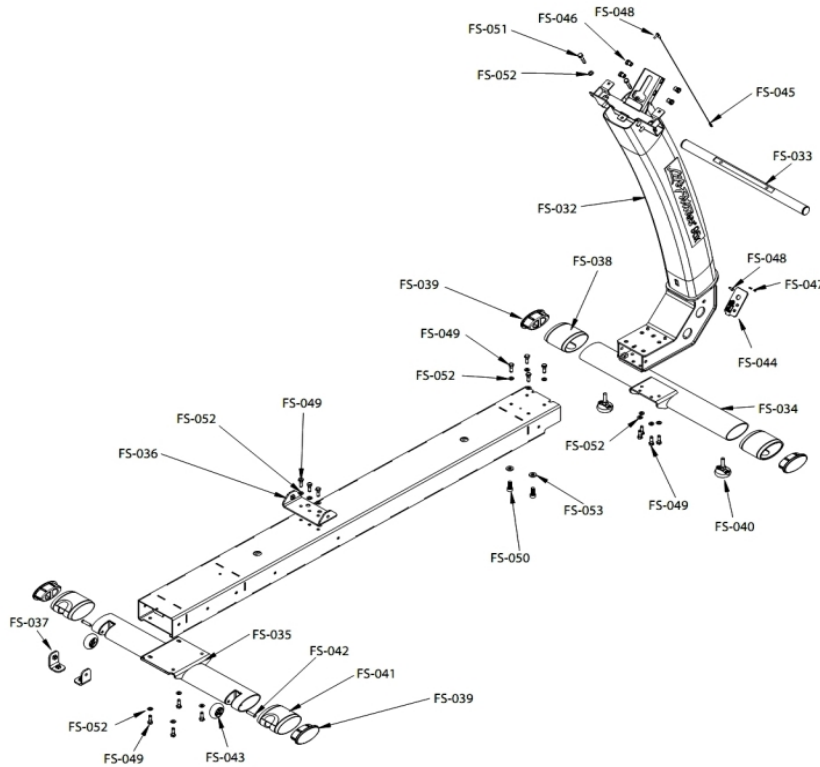

Mono-Column and Stabilizer Assemblies

Ref #	Part Number	Qty	Description
FS-033	0K69-01062-0000	1	Dead Shaft
FS-034	AK69-00118-0000	1	Front Stabilizer
FS-035	AK69-00090-0000	1	Rear Stabilizer
FS-036	AK69-00170-0000	1	Rocking Link Bracket with Weldnuts
FS-037	AK69-00169-0000	2	Weldment: Frame Stiffner
FS-038	0K69-01139-0000	1	Shorud Stabilizer Front
FS-039	0K66-01042-0000	1	End Cap (Front and Rear)
FS-040	0K68-01047-0000	2	Leg Leveler
FS-041	0K66-01041-0000	1	Shorud Stabilizer Front
FS-042	0K66-01040-0000	1	Wheel Shaft
FS-043	0K66-01039-0000	1	Wheel
FS-044	AK66-00161-0000	1	BRKT ASSY: POWER/COAX INPUT
FS-045	AK65-00103-0002	1	CBL ASSY: GROUND, ESD
FS-048	0017-00101-1986	2	Hardware: Mounting Screw 16MM
FS-049	0017-00101-1931	4	Hardware: Front Stabilizer Mtg Bolts 25MM
FS-050	0017-00101-1966	2	Hardware: M10 X1.50-6G6GX 25 DIN HEX SOC CAP ST ZN
FS-051	0017-00101-1925	2	Hardware: Mounting Bolt 40MM
FS-052	0017-00104-0469	6	Hardware: Flat Washer 16MM OD
FS-053	0017-00104-0263	2	Hardware: Washer 0.875" OD