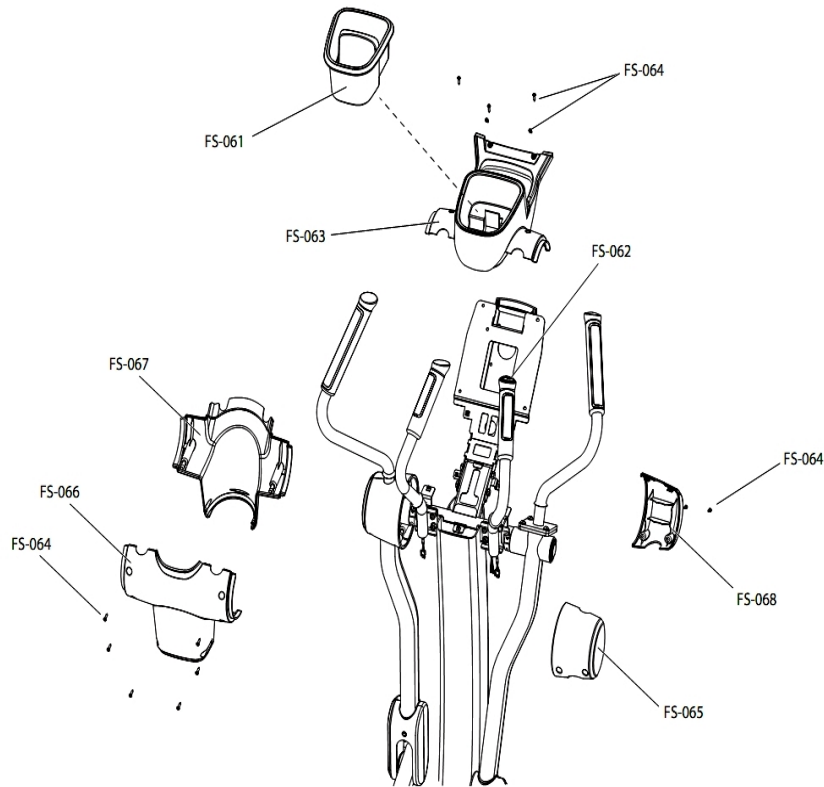

Frame System - Collar Covers and Dead Shaft End Caps

Ref #	Part Number	Qty	Description
FS-061	0K69-01125-0003	1	Media Tray
FS-062	AK69-00100-0000	1	Resistance Level Button Assembly
FS-063	0K69-01124-0000	1	Top Dead Shaft Cover
FS-064	0017-00101-1796	13	Hardware: Mounting Screw 19 MM
FS-065	0K69-01127-0000	1	Dead Shaft End Cap
FS-066	0K69-01123-0000	1	Front Collar Dead Shaft Cover
FS-067	0K69-01121-0000	1	Rear Collar Dead Shaft Cover
FS-068	0K69-01128-0000	1	Dead Shaft End Cap