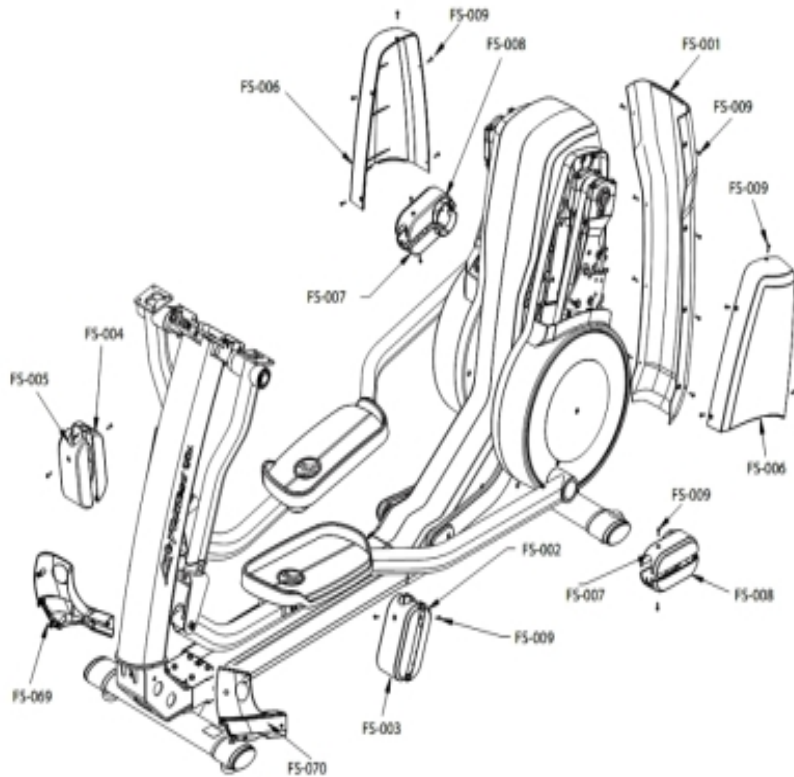

Frame System - Rocker Arms and Front Clevis Covers

Ref #	Part Number	Qty	Description
FS-002	0K69-01114-0000	1	Left Front Clevis Cover
FS-003	0K69-01116-0000	1	Left Rear Clevis Cover
FS-004	0K69-01115-0000	1	Right Front Clevis Cover
FS-005	0K69-01117-0000	1	Right Rear Clevis Cover
FS-007	0K69-01130-0000	2	Left Top Rear Pedal Cover
FS-008	0K69-01131-0000	2	Left Bottom Rear Pedal Cover
FS-009	0017-00101-1796	4	Hardware: Mounting Screw 19 MM