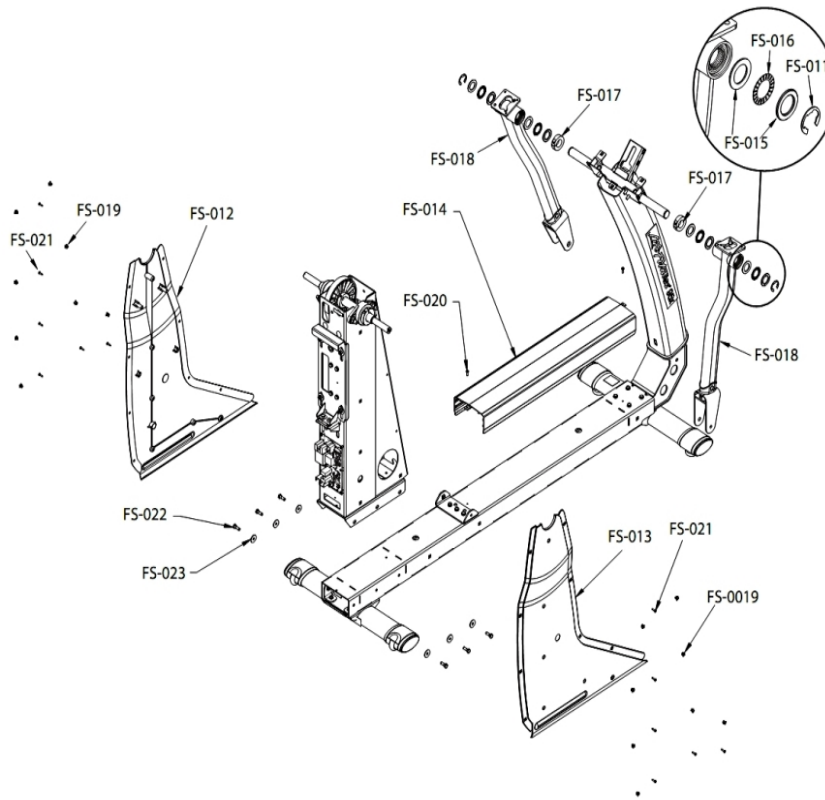

Console Assembly, Bullhorns, Handlebars, Bracket and Covers

Ref #	Part Number	Qty	Description
CA-001	0017-00101-1972	4	Hardware: Screw 14MM
CA-002	AK92-00058-2400	1	ASSY: COVER; REMOVABLE DOOR; CHGR
CA-003	0K69-01122-2400	1	COVER: CONSOLE; BACK; CHGR
CA-004	0017-00101-1650	4	Hardware: Phillips Pan Screw 0.375"
CA-005	AK69-00081-0000	1	Console Support Bracket
CA-006	0017-00101-1906	4	Hardware: Hex Screw 20 MM
CA-007,CA-010	0017-00104-0469	10	Hardware: Flat Washer 16MM OD
CA-008	AK69-00087-2400	1	HANDLEBAR-ASSY: CT; RT; CHGR
CA-009	0017-00101-2007	6	Hardware: Mounting Bolt 16MM
CA-011	AK69-00062-2400	1	BULLHORN: ASSY; LT; CHGR
CA-012	0017-00103-0333	4	Hardware: Hex Nut
CA-013	AK69-00068-2400	1	BULLHORN: ASSY; RT; CHGR
CA-014	0K62-01199-0703	4	GASKET: BULLHORN, BLACK
CA-015	AK69-00085-2400	1	HANDLEBAR-ASSY: CT; LT; CHGR
CA-016	AK69-00139-2404	1	ELECTRODE: INSERT-MOLDED ASSY, 4 INCH, TOP, CHARCOAL GRAY
CA-017	AK69-00140-2404	1	ELECTRODE: INSERT-MOLDED ASSY, 4 INCH, BOTTOM, CHARCOAL GRAY
CA-018	0017-00101-2054	6	Hardware: Screw 1"

Deadshaft, Tower and Frame Covers

Ref #	Part Number	Qty	Description
FS-011	0017-00100-0148	2	E clip
FS-012	0K69-01135-2400	1	COVER: REAR TOWER; LEFT; CHGR
FS-013	0K69-01136-2400	1	COVER: REAR TOWER; RIGHT; CHGR
FS-014	0K69-01132-0000	1	Main Frame Cover
FS-015	0K69-01074-0000	4	Hardware: Thrust Washer 47 MM OD
FS-016	0017-00006-0294	2	Thrust Bearing
FS-017	0K69-01018-0000	2	Shaft Collar
FS-018	AK69-00045-2600	2	ROCKER ARM W/BEARING; SM-CHGR
FS-019	0017-00042-1147	14	Hardware: Nylon Grommet
FS-020	0017-00101-1986	2	Hardware: Mounting Screw 16MM
FS-021	0017-00101-1796	14	Hardware: Mounting Screw 19 MM
FS-022	0017-00101-1931	3	Hardware: Front Stabilizer Mtg Bolts 25MM
FS-023	0017-00104-0409	3	Hardware: Washer 1.125" OD