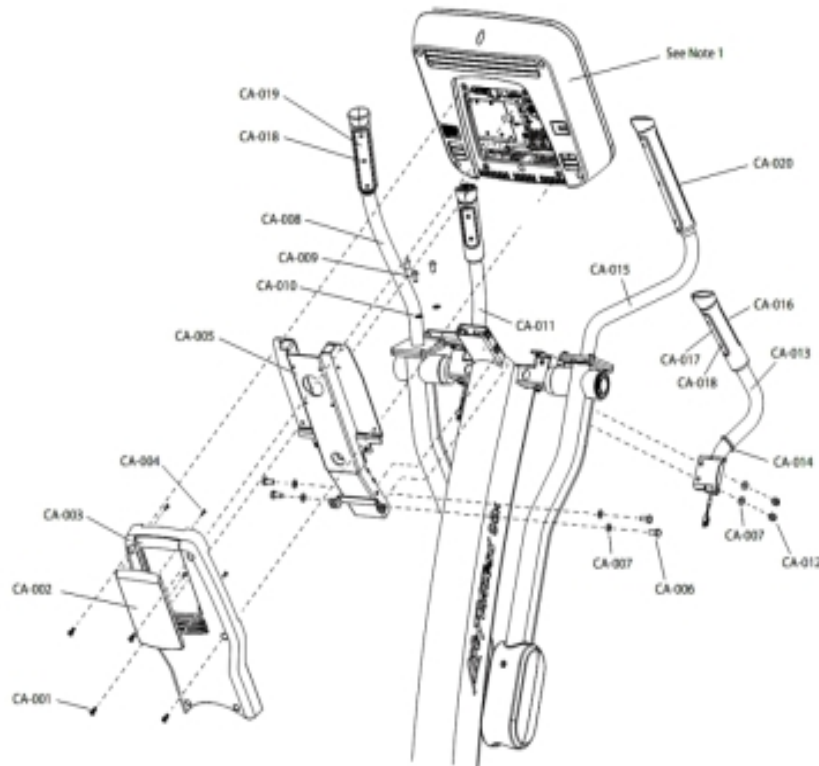

95X Cross-Trainer Base - Arctic Silver

95XS-ALLXX-0107

Parts Manual

1/5/2019 11:36:21 AM

Table of Contents

Base Frame Electronics - Cables.....	3
Console Assembly, Bullhorns, Handlebars, Bracket and Covers.....	4
Cover and Rocking Links.....	6
Deadshaft, Tower and Frame Covers.....	7
Drive System - Upper Tower Components.....	8
Frame System - Collar Covers and Dead Shaft End Caps.....	9
Frame System - Rocker Arms and Front Clevis Covers.....	10
Linkage System - Pedal Levers.....	11
Miscellaneous Part Numbers.....	12
Mono-Column and Stabilizer Assemblies.....	13
Timing System - Left Rocker Assembly Component.....	14
Timing System - Right Rocker Assembly Component.....	16

Console Assembly, Bullhorns, Handlebars, Bracket and Covers

Ref #	Part Number	Qty	Description
CA-001	0017-00101-1972	4	Hardware: Screw 14MM
CA-002	AK92-00058-2400	1	ASSY: COVER; REMOVABLE DOOR; CHGR
CA-003	0K69-01122-2400	1	COVER: CONSOLE; BACK; CHGR
CA-004	0017-00101-1650	4	Hardware: Phillips Pan Screw 0.375"
CA-005	AK69-00081-0000	1	Console Support Bracket
CA-006	0017-00101-1906	4	Hardware: Hex Screw 20 MM
CA-007,CA-010	0017-00104-0469	10	Hardware: Flat Washer 16MM OD
CA-008	AK69-00087-2400	1	HANDLEBAR-ASSY: CT; RT; CHGR
CA-009	0017-00101-2007	6	Hardware: Mounting Bolt 16MM
CA-011	AK69-00062-2400	1	BULLHORN: ASSY; LT; CHGR
CA-012	0017-00103-0333	4	Hardware: Hex Nut
CA-013	AK69-00068-2400	1	BULLHORN: ASSY; RT; CHGR
CA-014	0K62-01199-0703	4	GASKET: BULLHORN, BLACK
CA-015	AK69-00085-2400	1	HANDLEBAR-ASSY: CT; LT; CHGR
CA-016	AK69-00139-2404	1	ELECTRODE: INSERT-MOLDED ASSY, 4 INCH, TOP, CHARCOAL GRAY
CA-017	AK69-00140-2404	1	ELECTRODE: INSERT-MOLDED ASSY, 4 INCH, BOTTOM, CHARCOAL GRAY
CA-018	0017-00101-2054	6	Hardware: Screw 1"