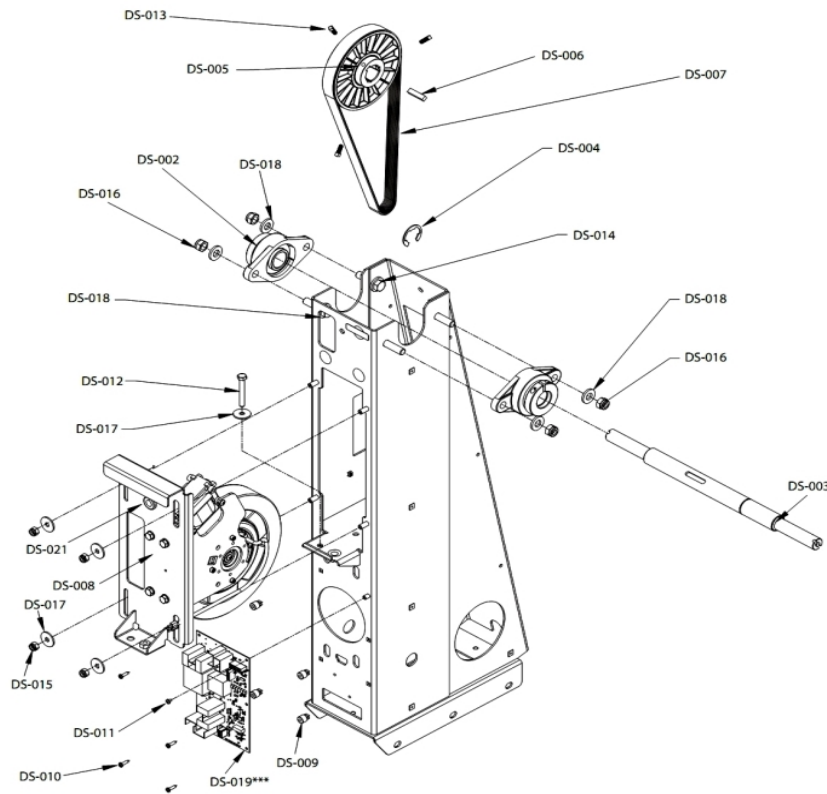

Drive System - Upper Tower Components

Ref #	Part Number	Qty	Description
DS-002	0K69-01250-0000	2	BRG: 360 DEGREE LOCKING FLANGE
DS-003	0K69-01030-0000	1	Drive Shaft
DS-004	0017-00100-0148	1	E clip
DS-005	0K69-01020-0000	1	Drive Pulley
DS-006	0K69-01021-0000	1	Hex Key: 8 X 7 X 34
DS-007	0K69-01256-0000	1	BELT: POLY-V; 360J10; 36.00 IN
DS-008	AK69-00075-0000	1	ASSY: GENERATOR, MTG
DS-009	0017-00042-1226	1	Hardware: Plastic Grommet
DS-010	0017-00101-1795	5	Hardware: Mounting Screw
DS-011	0017-00101-2107	1	SCR: M4 X 0.70-6G6G X 6 PHL PAN MS ST ZS
DS-012	0017-00101-2002	1	Hardware: Tension Bolt 60MM
DS-013	0017-00101-2015	3	Hardware: Pulley Set Screw 15 MM
DS-014	0017-00101-1867	4	Hardware: Mounting Bolt 45 MM
DS-015	0017-00103-0333	4	Hardware: Hex Nut
DS-016	0017-00103-0332	4	Hardware: Mounting Nut
DS-017	0017-00104-0409	1	Hardware: Washer 1.125" OD
DS-018	0017-00104-0193	4	Hardware: Washer 1.06" OD
DS-019	A084-92389-0001	1	PROGRAMMED PCB: B084-92389-0001
DS-021	0K62-01189-0000	7	Elastomer Split Grommet