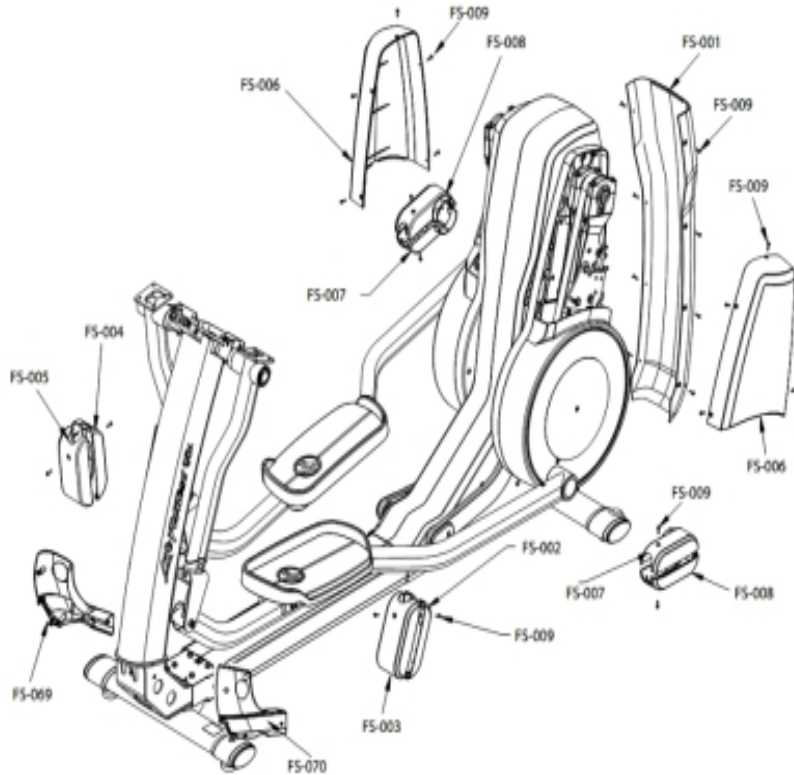

Frame System - Rocker Arms and Front Clevis Covers

Ref #	Part Number	Qty	Description
FS-001	AK69-00125-2400	1	SUB-ASSY: REAR ACCESS COVER & DECAL; CHGR
FS-002	0K69-01114-2400	1	COVER: INSIDE CLEVIS; LEFT; CHGR
FS-003	0K69-01116-2400	1	COVER: OUTSIDE CLEVIS; LEFT; CHGR
FS-004	0K69-01115-2400	1	COVER: INSIDE CLEVIS; RIGHT; CHGR
FS-005	0K69-01117-2400	1	COVER: OUTSIDE CLEVIS; RIGHT; CHGR
FS-006	0K69-01108-2400	2	COVER: UPPER LINK; CHGR
FS-007	0K69-01130-2400	2	COVER: CLEVIS REAR; TOP; CHGR
FS-008	0K69-01131-2400	2	COVER: CLEVIS REAR; BOTTOM; CHGR
FS-009	0017-00101-1796	4	Hardware: Mounting Screw 19 MM
FS-069	AK69-00124-2400	1	SUB-ASSY: COVER; FRONT ELBOW; RIGHT; CHGR
FS-070	AK69-00124-2401	1	SUB-ASSY: COVER; FRONT ELBOW; LEFT; CHGR