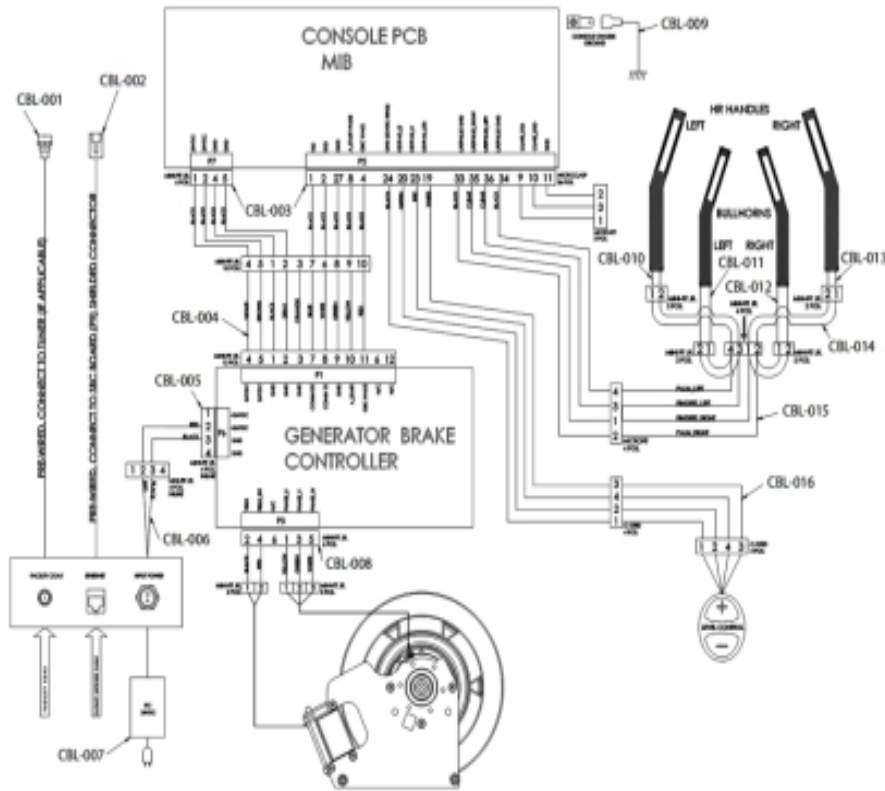

95X Cross-Trainer Base - Arctic Silver

95XS-ALLXX-0107

Parts Manual

1/5/2019 11:36:21 AM

Table of Contents

Base Frame Electronics - Cables.....	3
Console Assembly, Bullhorns, Handlebars, Bracket and Covers.....	4
Cover and Rocking Links.....	6
Deadshaft, Tower and Frame Covers.....	7
Drive System - Upper Tower Components.....	8
Frame System - Collar Covers and Dead Shaft End Caps.....	9
Frame System - Rocker Arms and Front Clevis Covers.....	10
Linkage System - Pedal Levers.....	11
Miscellaneous Part Numbers.....	12
Mono-Column and Stabilizer Assemblies.....	13
Timing System - Left Rocker Assembly Component.....	14
Timing System - Right Rocker Assembly Component.....	16

Base Frame Electronics - Cables

Ref #	Part Number	Qty	Description
CBL-001	AK65-00062-0000	1	Cable: Coax RG6 Base
MISC-001	0017-00003-1051	1	POWER SUPPLY: 39VDC, 1.66A
CBL-002	AK70-00092-0000	1	CABLE ASSY: CAT5E, V2, 84 INCH
CBL-003	AK92-00048-0001	1	CABLE ASSY, EXTENSION TO CONSOLE(CROSSTRAINER)
CBL-004	AK92-00033-0000	1	PCB TO CONSOLE CABLE
CBL-005	AK92-00062-0000	1	EXTERNAL POWER WITH GROUND EXTENSION CABLE ASSEMBLY
CBL-006	AK92-00067-0000	1	CABLE ASSEMBLY: EXTERNAL POWER; CT
CBL-007	0017-00003-1091	1	POWER SUPPLY: 24VDC, 5A
CBL-008	AK69-00104-0000	1	Generator/Brake to GBC Cable
CBL-009	AK65-00103-0002	1	CBL ASSY: GROUND, ESD
CBL-012	AK61-00051-0002	2	Cable Assembly: User Arm
CBL-013	AK61-00051-0000	2	Bullhorn HR cables
CBL-014	AK69-00110-0000	1	LifePulse Flex Cable
CBL-015	AK69-00109-0000	1	LifePulse Y Cable
CBL-016	AK69-00108-0000	1	Keypad Cable