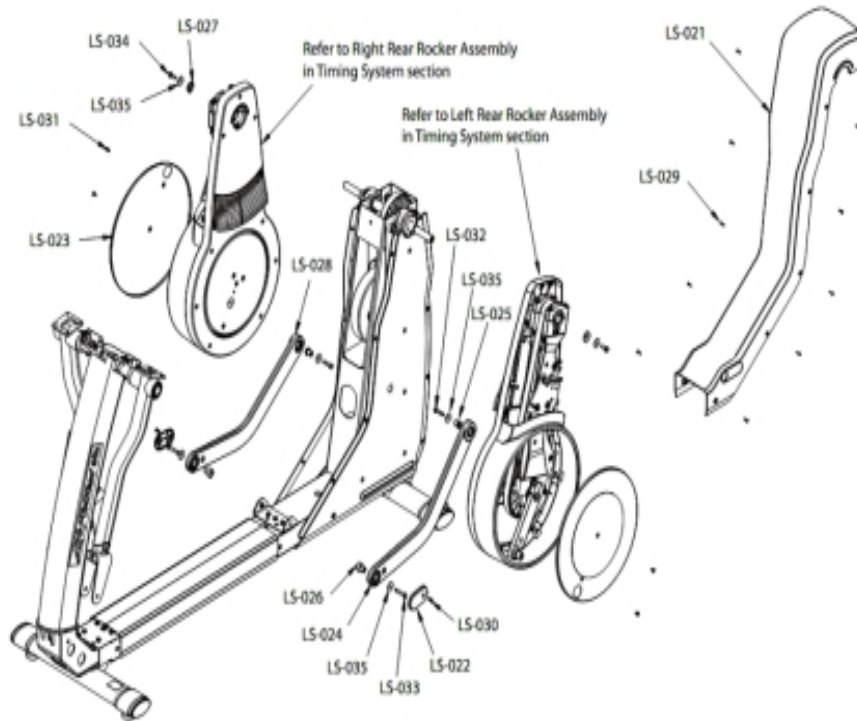

Cover and Rocking Links

Ref #	Part Number	Qty	Description
LS-021	AK69-00083-2400	1	ASSY: REAR TOWER; TOP; CHGR
LS-022	0K69-01119-2400	2	COVER: LOWER ROCKING LINK; CHGR
LS-023	AK69-00096-0100	2	ASSY: CRANK COVER; OUTER; W/DECAL; ARC
LS-024	AK69-00113-2400	1	LOW ROCKING LINK ASSY: LT; W/BRGS; CHGR
LS-025	0K69-01178-0000	2	Rear Spacer
LS-026	0K69-01079-0000	2	Front Spacer
LS-027	0K69-01175-0001	2	Hardware: Keyed Washer
LS-028	AK69-00112-2400	1	LOW ROCKING LINK ASSY: RT; W/BRGS; CHGR
LS-029	0017-00101-1796	10	Hardware: Mounting Screw 19 MM
LS-030	0017-00101-1940	2	Hardware: Screw 14MM
LS-031	0017-00101-1988	4	Hardware: Outside Crank Cover Mounting Screw 14MM
LS-032	0017-00101-2023	2	Hardware: Rear Rocking Link Screw 38MM
LS-033	0017-00101-2037	2	Hardware: SCR: M8 X 1.25 X 50 HEX
LS-034	0017-00101-1931	2	Hardware: Front Stabilizer Mtg Bolts 25MM
LS-035	0017-00104-0409	2	Hardware: Washer 1.125" OD
LS-036	0017-00101-1986	4	Hardware: Mounting Screw 16MM