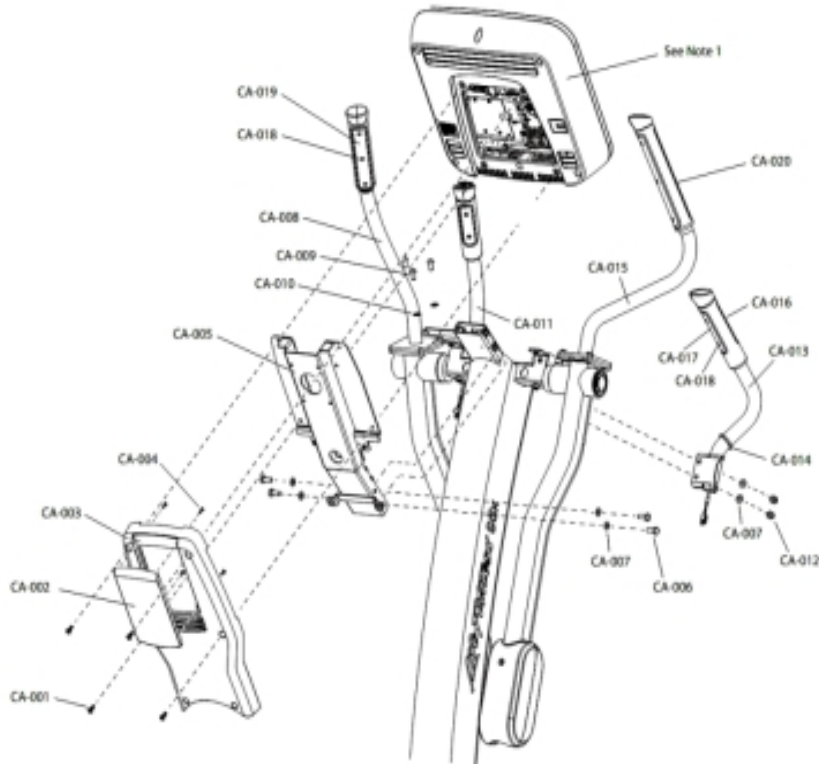

Silver Cross-Trainer Base

95XXPS-ALLXX-0101

Parts Manual

1/5/2019 11:39:12 AM

LifeFitness
WHAT WE LIVE FOR

Table of Contents

Base Frame Electronics - Cables.....	3
Console Assembly, Bullhorns, Handlebars, Bracket and Covers.....	4
Cover and Rocking Links.....	6
Deadshaft, Tower and Frame Covers.....	7
Drive System - Upper Tower Components.....	8
Frame System - Collar Covers and Dead Shaft End Caps.....	9
Frame System - Rocker Arms and Front Clevis Covers.....	10
Linkage System - Pedal Levers.....	11
Miscellaneous Part Numbers.....	12
Mono-Column and Stabilizer Assemblies.....	13
Timing System - Left Rocker Assembly Component.....	14
Timing System - Right Rocker Assembly Component.....	16

Console Assembly, Bullhorns, Handlebars, Bracket and Covers

Ref #	Part Number	Qty	Description
CA-001	0017-00101-1972	4	Hardware: Screw 14MM
CA-002	AK92-00058-2400	1	ASSY: COVER; REMOVABLE DOOR; CHGR
CA-003	0K69-01122-2400	1	COVER: CONSOLE; BACK; CHGR
CA-004	0017-00101-1650	4	Hardware: Phillips Pan Screw 0.375"
CA-005	AK69-00081-0000	1	Console Support Bracket
CA-006	0017-00101-1906	4	Hardware: Hex Screw 20 MM
CA-007,CA-010	0017-00104-0469	10	Hardware: Flat Washer 16MM OD
CA-008	AK69-00085-2400	1	HANDLEBAR-ASSY: CT; LT; CHGR
CA-009	0017-00101-2007	6	Hardware: Mounting Bolt 16MM
CA-011	AK69-00062-2400	1	BULLHORN: ASSY; LT; CHGR
CA-012	0017-00103-0333	4	Hardware: Hex Nut
CA-013	AK69-00068-2400	1	BULLHORN: ASSY; RT; CHGR
CA-014	0K62-01199-0703	4	GASKET: BULLHORN, BLACK
CA-015	AK69-00087-2400	1	HANDLEBAR-ASSY: CT; RT; CHGR
CA-016	AK69-00139-2404	1	ELECTRODE: INSERT-MOLDED ASSY, 4 INCH, TOP, CHARCOAL GARY
CA-017	AK69-00140-2404	1	ELECTRODE: INSERT-MOLDED ASSY, 4 INCH, BOTTOM, CHARCOAL GRAY
CA-018	0017-00101-2054	6	Hardware: Screw 1"