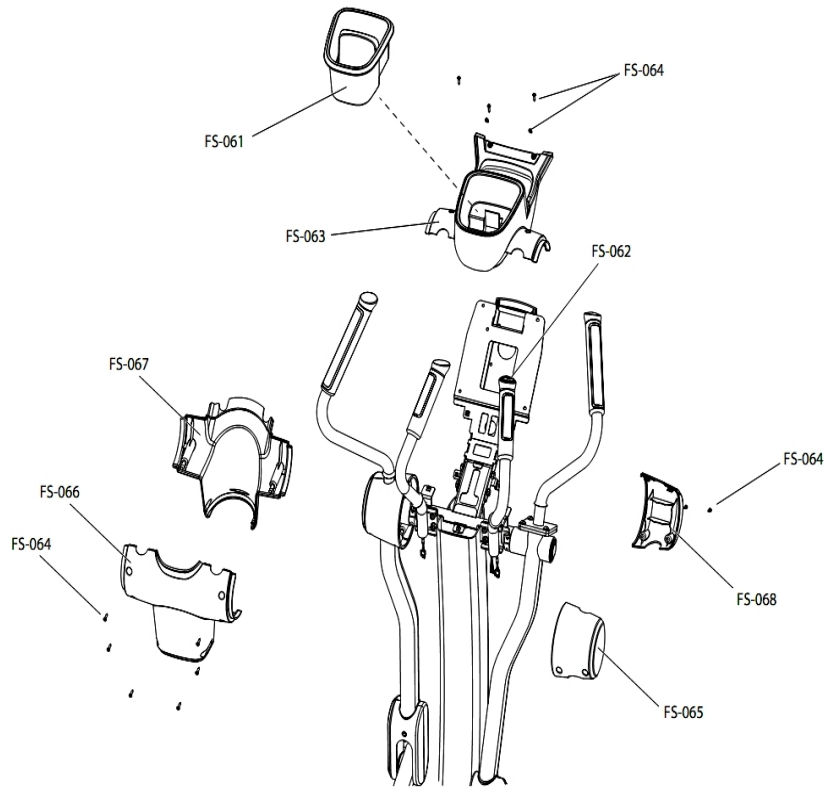

Frame System - Collar Covers and Dead Shaft End Caps

Ref #	Part Number	Qty	Description
FS-061	0K69-01125-2404	1	COVER: DEADSHAFT; MEDIA TRAY
FS-062	AK69-00100-0700	1	ASSEMBLY: BUTTON, BLACK
FS-063	0K69-01124-2400	1	COVER: DEADSHAFT; TOP; CHGR
FS-064	0017-00101-1796	13	Hardware: Mounting Screw 19 MM
FS-065	0K69-01127-2400	1	COVER: DEADSHAFT; END CAP 1; CHGR
FS-066	0K69-01123-2400	1	COVER: DEADSHAFT; FRONT COLLAR; CHGR
FS-067	0K69-01121-2400	1	COVER: DEADSHAFT; REAR COLLAR; CHGR
FS-068	0K69-01128-2400	1	COVER: DEADSHAFT; END CAP 2; CHGR