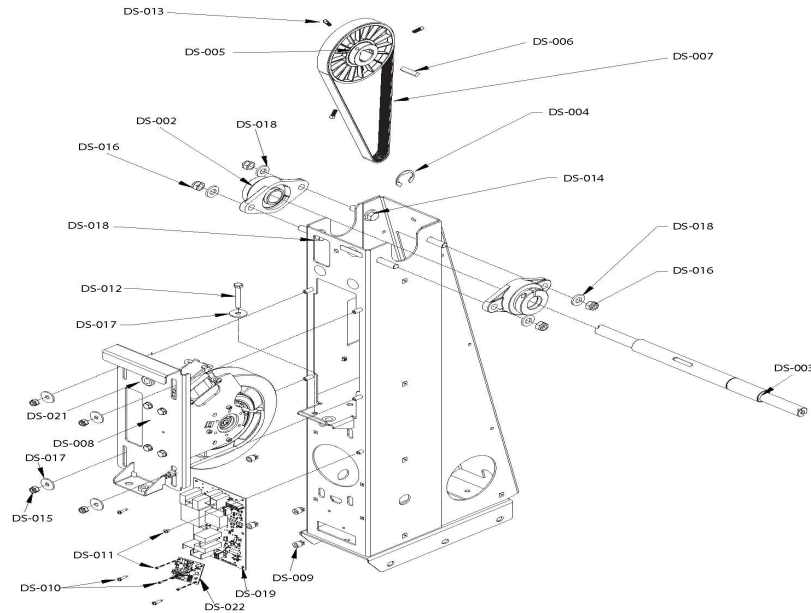

Drive System - Upper Tower Components

Ref #	Part Number	Qty	Description
DS-002	0K69-01250-0000	2	BRG: 360 DEGREE LOCKING FLANGE
DS-003	0K69-01030-0000	1	Drive Shaft
DS-004	0017-00100-0148	1	E clip
DS-005	0K69-01020-0000	1	Drive Pulley
DS-006	0K69-01021-0000	1	Hex Key: 8 X 7 X 34
DS-007	0K69-01256-0000	1	BELT: POLY-V; 360J10; 36.00 IN
DS-008	AK69-00075-0000	1	ASSY: GENERATOR, MTG
DS-009	0017-00042-0821	6	Hardware: Plastic Grommet
DS-010	0017-00101-1838	6	Hardware: Mounting Screw 19 MM
DS-011	0017-00101-2149	2	6-32 X1/4 PHL PAN MS ST ZS
DS-012	0017-00101-2002	1	Hardware: Tension Bolt 60MM
DS-013	0017-00101-2015	3	Hardware: Pulley Set Screw 15 MM
DS-014	0017-00101-1867	4	Hardware: Mounting Bolt 45 MM
DS-015	0017-00103-0333	4	Hardware: Hex Nut
DS-016	0017-00103-0332	4	Hardware: Mounting Nut
DS-017	0017-00104-0409	1	Hardware: Washer 1.125" OD
DS-018	0017-00104-0193	4	Hardware: Washer 1.06" OD
DS-019	A084-92389-0001	1	PROGRAMMED PCB: B084-92389-0001
DS-021	0K62-01189-0000	7	Elastomer Split Grommet
DS-022	A084-92512-0000	1	PROGRAMMED PCB: B084-92512-0000