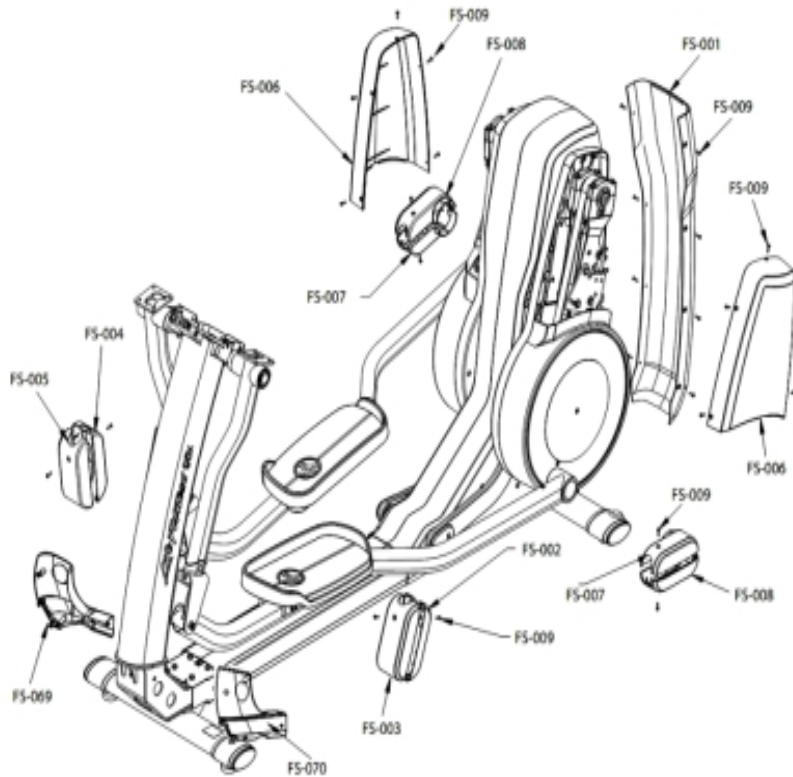

Frame System - Rocker Arms and Front Clevis Covers

Ref #	Part Number	Qty	Description
FS-001	AK69-00125-2400	1	SUB-ASSY: REAR ACCESS COVER & DECAL; CHGR
FS-002	0K69-01114-2400	1	COVER: INSIDE CLEVIS; LEFT; CHGR
FS-003	0K69-01116-2400	1	COVER: OUTSIDE CLEVIS; LEFT; CHGR
FS-004	0K69-01115-2400	1	COVER: INSIDE CLEVIS; RIGHT; CHGR
FS-005	0K69-01117-2400	1	COVER: OUTSIDE CLEVIS; RIGHT; CHGR
FS-006	0K69-01108-2400	2	COVER: UPPER LINK; CHGR
FS-007	0K69-01130-2400	2	COVER: CLEVIS REAR; TOP; CHGR
FS-008	0K69-01131-2400	2	COVER: CLEVIS REAR; BOTTOM; CHGR
FS-009	0017-00101-1796	4	Hardware: Mounting Screw 19 MM
FS-069	AK69-00124-2400	1	SUB-ASSY: COVER; FRONT ELBOW; RIGHT; CHGR
FS-070	AK69-00124-2401	1	SUB-ASSY: COVER; FRONT ELBOW; LEFT; CHGR