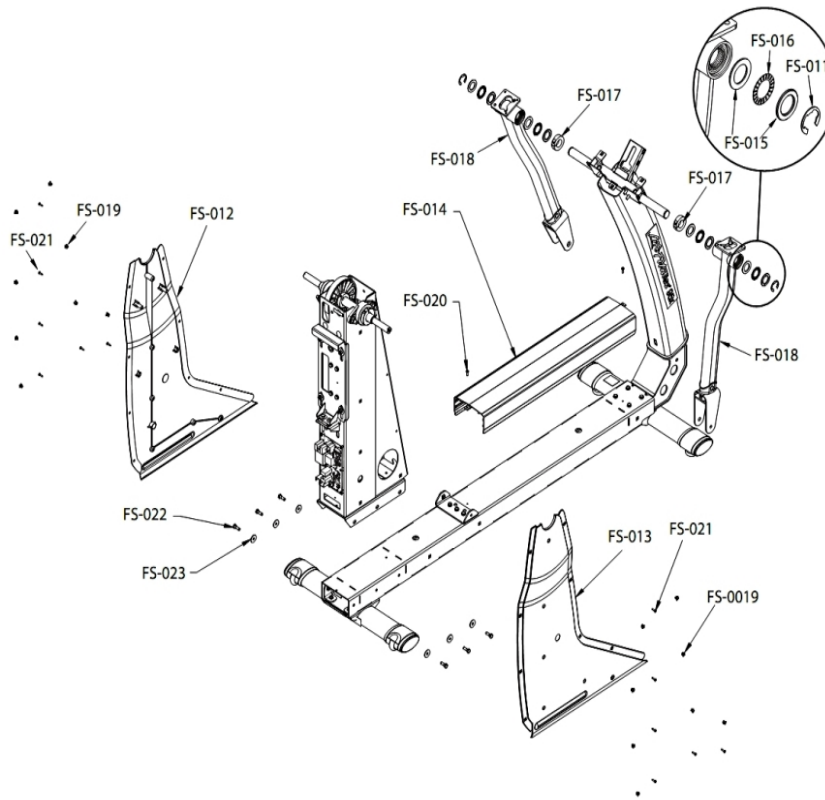

Console Assembly, Bullhorns, Handlebars, Bracket and Covers

Ref #	Part Number	Qty	Description
CA-001	0017-00101-1972	4	Hardware: Screw 14MM
CA-002	AK92-00058-2400	1	ASSY: COVER; REMOVABLE DOOR; CHGR
CA-003	0K69-01122-2400	1	COVER: CONSOLE; BACK; CHGR
CA-004	0017-00101-1650	4	Hardware: Phillips Pan Screw 0.375"
CA-005	AK69-00081-0000	1	Console Support Bracket
CA-006	0017-00101-1906	4	Hardware: Hex Screw 20 MM
CA-007,CA-010	0017-00104-0469	10	Hardware: Flat Washer 16MM OD
CA-008	AK69-00085-2400	1	HANDLEBAR-ASSY: CT; LT; CHGR
CA-009	0017-00101-2007	6	Hardware: Mounting Bolt 16MM
CA-011	AK69-00062-2400	1	BULLHORN: ASSY; LT; CHGR
CA-012	0017-00103-0333	4	Hardware: Hex Nut
CA-013	AK69-00068-2400	1	BULLHORN: ASSY; RT; CHGR
CA-014	0K62-01199-0703	4	GASKET: BULLHORN, BLACK
CA-015	AK69-00087-2400	1	HANDLEBAR-ASSY: CT; RT; CHGR
CA-016	AK69-00139-2404	1	ELECTRODE: INSERT-MOLDED ASSY, 4 INCH, TOP, CHARCOAL GARY
CA-017	AK69-00140-2404	1	ELECTRODE: INSERT-MOLDED ASSY, 4 INCH, BOTTOM, CHARCOAL GRAY
CA-018	0017-00101-2054	6	Hardware: Screw 1"

Deadshaft, Tower and Frame Covers

Ref #	Part Number	Qty	Description
FS-011	0017-00100-0148	2	E clip
FS-012	0K69-01135-2400	1	COVER: REAR TOWER; LEFT; CHGR
FS-013	0K69-01136-2400	1	COVER: REAR TOWER; RIGHT; CHGR
FS-014	0K69-01132-0000	1	Main Frame Cover
FS-015	0K69-01074-0000	4	Hardware: Thrust Washer 47 MM OD
FS-016	0017-00006-0294	2	Thrust Bearing
FS-017	0K69-01018-0000	2	Shaft Collar
FS-018	AK69-00045-2600	2	ROCKER ARM W/BEARING; SM-CHGR
FS-019	0017-00042-1147	14	Hardware: Nylon Grommet
FS-020	0017-00101-1986	2	Hardware: Mounting Screw 16MM
FS-021	0017-00101-1796	14	Hardware: Mounting Screw 19 MM
FS-022	0017-00101-1931	3	Hardware: Front Stabilizer Mtg Bolts 25MM
FS-023	0017-00104-0409	3	Hardware: Washer 1.125" OD