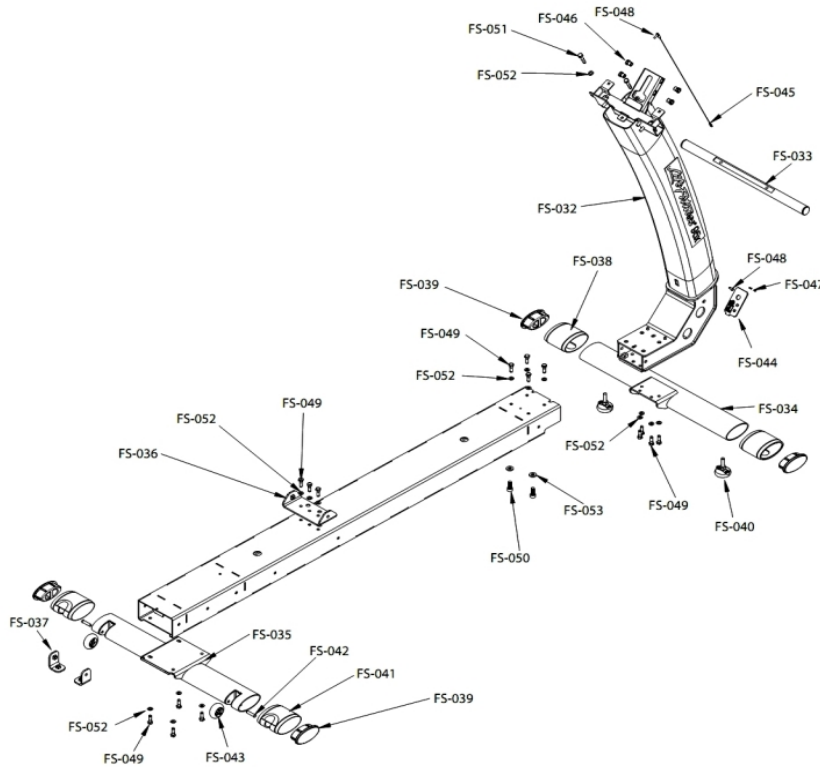

Mono-Column and Stabilizer Assemblies

Ref #	Part Number	Qty	Description
FS-032	AK69-00122-0101	1	ASSY: MONOCOLUMN W/DECAL; ACR
FS-033	0K69-01062-0000	1	Dead Shaft
FS-034	AK69-00118-2400	1	ASSY: STABILIZER; PAINTED; FRONT; CHGR
FS-035	AK69-00090-2400	1	ASSY: STABILIZER; REAR; PAINTED; CHGR
FS-036	AK69-00170-0000	1	Rocking Link Bracket with Weldnuts
FS-037	AK69-00169-0000	2	Weldment: Frame Stiffner
FS-038	0K69-01139-0700	1	SHROUD: FRONT STABILIZER; BLK
FS-039	0K66-01042-0700	1	END CAP: FRONT STABILIZER; BLK
FS-040	0K68-01047-0000	2	Leg Leveler
FS-041	0K66-01041-0700	1	SHROUD: REAR STABILIZER
FS-042	0K66-01040-0000	1	Wheel Shaft
FS-043	0K66-01039-0000	1	Wheel
FS-044	AK66-00161-2400	1	BRKT ASSY: POWER/COAX INPUT; CHGR
FS-045	AK65-00103-0002	1	CBL ASSY: GROUND, ESD
FS-047	0017-00101-2106	2	SCR: M2.5 X 1.06 X 10MM PHL PAN PLT ST ZS
FS-048	0017-00101-1986	2	Hardware: Mounting Screw 16MM
FS-049	0017-00101-1931	4	Hardware: Front Stabilizer Mtg Bolts 25MM
FS-050	0017-00101-1966	2	Hardware: M10 X1.50-6G6GX 25 DIN HEX SOC CAP ST ZN
FS-051	0017-00101-1925	2	Hardware: Mounting Bolt 40MM
FS-052	0017-00104-0469	6	Hardware: Flat Washer 16MM OD
FS-053	0017-00104-0263	2	Hardware: Washer 0.875" OD