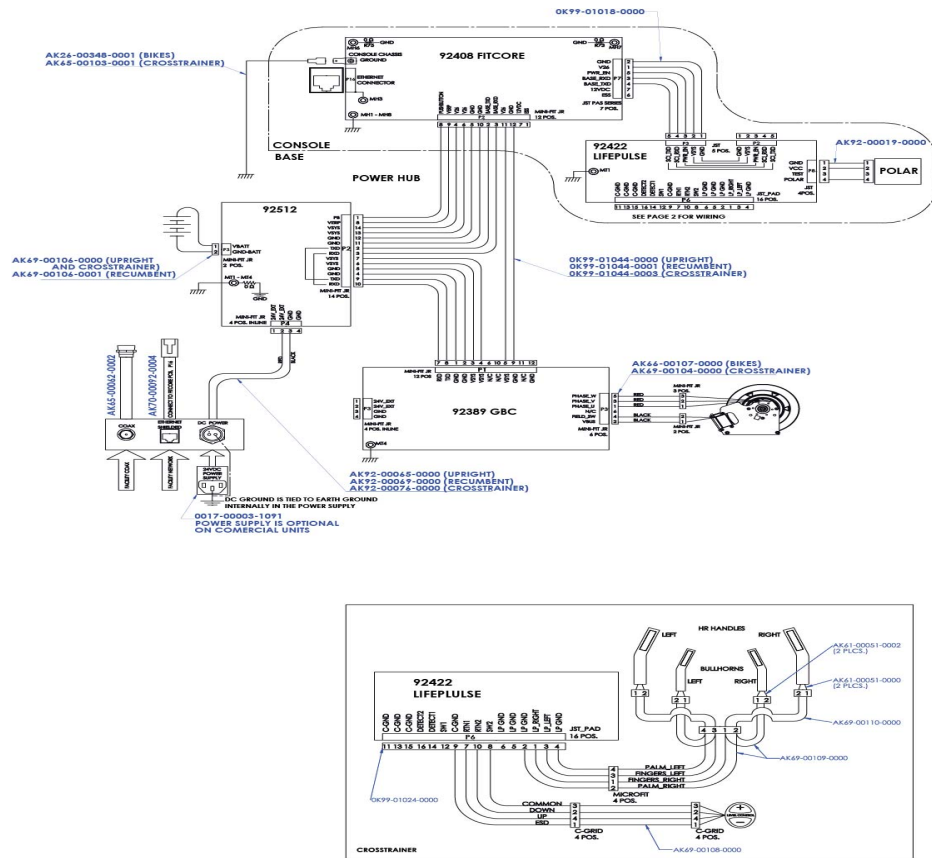

Silver Cross-Trainer Base

95XXPS-ALLXX-0101

Parts Manual

1/5/2019 11:39:12 AM

LifeFitness
WHAT WE LIVE FOR

Table of Contents

Base Frame Electronics - Cables.....	3
Console Assembly, Bullhorns, Handlebars, Bracket and Covers.....	4
Cover and Rocking Links.....	6
Deadshaft, Tower and Frame Covers.....	7
Drive System - Upper Tower Components.....	8
Frame System - Collar Covers and Dead Shaft End Caps.....	9
Frame System - Rocker Arms and Front Clevis Covers.....	10
Linkage System - Pedal Levers.....	11
Miscellaneous Part Numbers.....	12
Mono-Column and Stabilizer Assemblies.....	13
Timing System - Left Rocker Assembly Component.....	14
Timing System - Right Rocker Assembly Component.....	16

Base Frame Electronics - Cables

Ref #	Part Number	Qty	Description
CBL-001	AK65-00103-0002	1	CBL ASSY: GROUND, ESD
CBL-002	OK99-01018-0000	1	CABLE: LIFEPUULSE TO FITCORE - NONTREAD
CBL-003	AK92-00019-0000	1	CABLE ASSY, MIB POLAR TO POLAR RECEIVER
CBL-004	OK99-01044-0002	1	CABLE: ELEVATION CROSSTRAINER FITCORE - POWER HUB - GBC
CBL-005	AK69-00106-0000	1	Battery cable
CBL-006	AK65-00062-0002	1	COAX ASSY: RG6; BASE; V2
CBL-007	AK70-00092-0004	1	CABLE ASSY: CAT5E, V2, 63.5 INCH
CBL-008	0017-00003-1091	1	POWER SUPPLY: 24VDC, 5A
CBL-009	AK92-00067-0000	1	CABLE ASSEMBLY: EXTERNAL POWER; CT
CBL-010	AK69-00104-0000	1	Generator/Brake to GBC Cable
CBL-011	OK99-01024-0000	1	CABLE: CROSSTRAINER/FLEXSTRIDER TO LIFEPUULSE
CBL-012	AK69-00108-0000	1	Keypad Cable
CBL-013	AK69-00109-0000	2	LifePulse Y Cable
CBL-014	AK69-00110-0000	2	LifePulse Flex Cable
CBL-015	AK61-00051-0000	2	Bullhorn HR cables
CBL-016	AK61-00051-0002	2	Cable Assembly: User Arm
CBL-017	0017-00003-0685	1	6V Battery