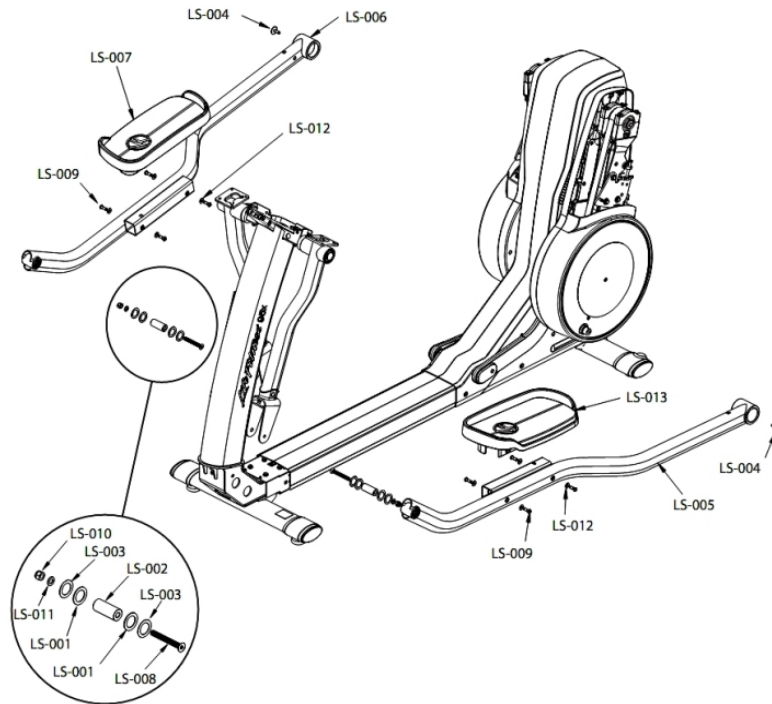

Linkage System - Pedal Levers

Ref #	Part Number	Qty	Description
LS-001	0K47-01104-0000	4	Hardware: Thrust Washer
LS-002	0K69-01075-0000	2	Shaft
LS-003	0K69-01190-0000	4	Hardware: Steel Thrust Washer
LS-004	0K69-01231-0000	2	Hardware: Rear Mounting Bolt
LS-005	AK69-00037-2600	1	PEDAL LEVER ASSY: LEFT W/BEARING; SM-CHGR
LS-006	AK69-00038-2600	1	PEDAL LEVER ASSY: RIGHT W/BEARING; SM-CHGR
LS-007	0K69-01100-0700	1	PEDAL: RIGHT; BLK
LS-008	0017-00101-1955	2	Hardware: Hex Bolt 85MM
LS-009	0017-00101-1929	8	Hardware: Pedal Mounting Screws 25MM
LS-010	0017-00103-0334	2	Hardware: Nut 10 MM
LS-011	0017-00104-0190	2	Hardware: Flat Washer 0.734" OD
LS-012	0017-00104-0510	8	Hardware: Washer 19 MM OD
LS-013	0K69-01099-0700	1	PEDAL: LEFT; BLK