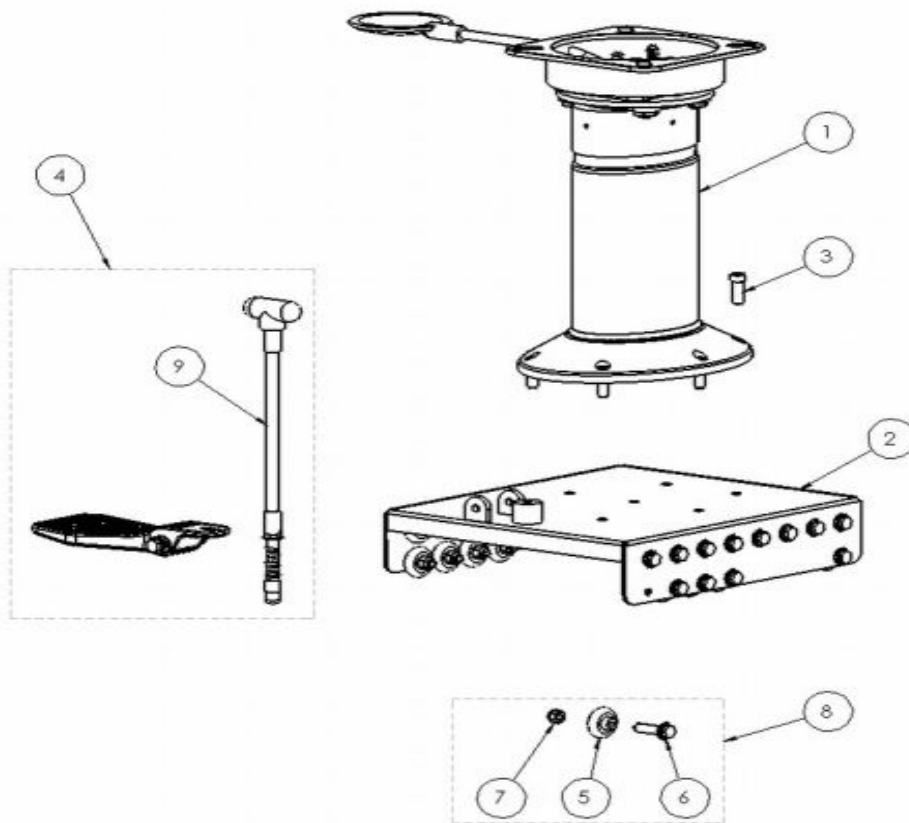

A5829-CH

Parts Manual

1/17/2019 12:34:37 PM

Table of Contents

[Bottom Seat Assembly](#).....3
[Top Seat Assembly](#).....4

Bottom Seat Assembly

Ref #	Part Number	Qty	Description
1	P4564	1	Seatpost Ovl Adj Short V2
2	A6136-CH	1	ASSY SEATBASE V2 STEP1 CHARCOAL
3	93255	6	5/16"-18 x 1" Zinc SCS
4	S4994	1	KIT FOOT PEDAL/SHORT ADJ. CABL
5	P1038	26	Roller Urethane 1-1/4 Dia. X 3
6	19919	26	BOLT 5/16-18 x 1.25 SERRATED HEX
7	37021	26	NUT NYLOCK 5/16-18
8	S6396	1	Kit, HW/Rollers, Seat Base,NSS
9	S4927	1	Kit T-Handle Adj Pull cable Sh
-	S6139-CH	1	ASSY SEATBASE ADJ V2 STEP 1 CHARCOAL

Top Seat Assembly

Ref #	Part Number	Qty	Description
1	A2933-CH	1	Assy Handlebar Seat Charcoal
2	P1183	2	Grip 1 X 17.25 h-bar seat
3	P5796	4	Seat Bucket Replacement BLK
4	94256	4	5/16"-18 x 1" Zinc SCS
5	33892	4	5/16" Yellow Zinc Split L/W
6	36104	4	5/16"-18 Zinc Hex Nut
7	19919	4	BOLT 5/16-18 x 1.25 SERRATED HEX
8	33080	1	5/16" Zinc F/W