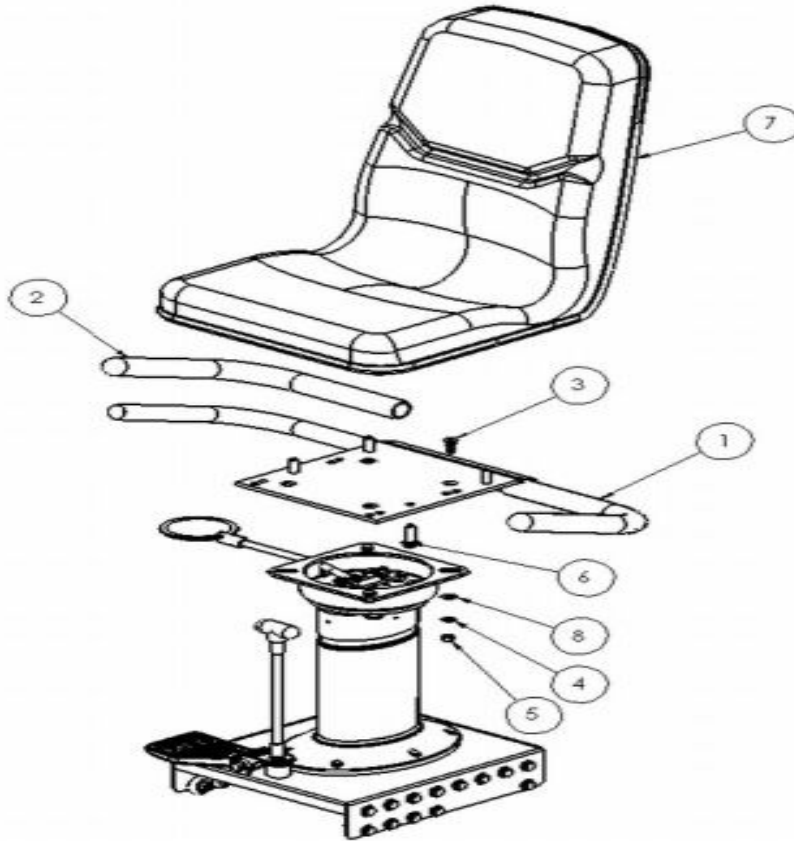

A5829-CH

Parts Manual

1/17/2019 12:34:37 PM

Table of Contents

[Bottom Seat Assembly](#).....3
[Top Seat Assembly](#).....4

Bottom Seat Assembly

Ref #	Part Number	Qty	Description
1	P4564	1	Seatpost Ovl Adj Short V2
2	A6136-CH	1	ASSY SEATBASE V2 STEP1 CHARCOAL
3	93255	6	5/16"-18 x 1" Zinc SCS
4	S4994	1	KIT FOOT PEDAL/SHORT ADJ. CABL
5	P1038	26	Roller Urethane 1-1/4 Dia. X 3
6	19919	26	BOLT 5/16-18 x 1.25 SERRATED HEX
7	37021	26	NUT NYLOCK 5/16-18
8	S6396	1	Kit, HW/Rollers, Seat Base,NSS
9	S4927	1	Kit T-Handle Adj Pull cable Sh
-	S6139-CH	1	ASSY SEATBASE ADJ V2 STEP 1 CHARCOAL

Top Seat Assembly

Ref #	Part Number	Qty	Description
1	A2933-CH	1	Assy Handlebar Seat Charcoal
2	P1183	2	Grip 1 X 17.25 h-bar seat
3	P5796	4	Seat Bucket Replacement BLK
4	94256	4	5/16"-18 x 1" Zinc SCS
5	33892	4	5/16" Yellow Zinc Split L/W
6	36104	4	5/16"-18 Zinc Hex Nut
7	19919	4	BOLT 5/16-18 x 1.25 SERRATED HEX
8	33080	1	5/16" Zinc F/W