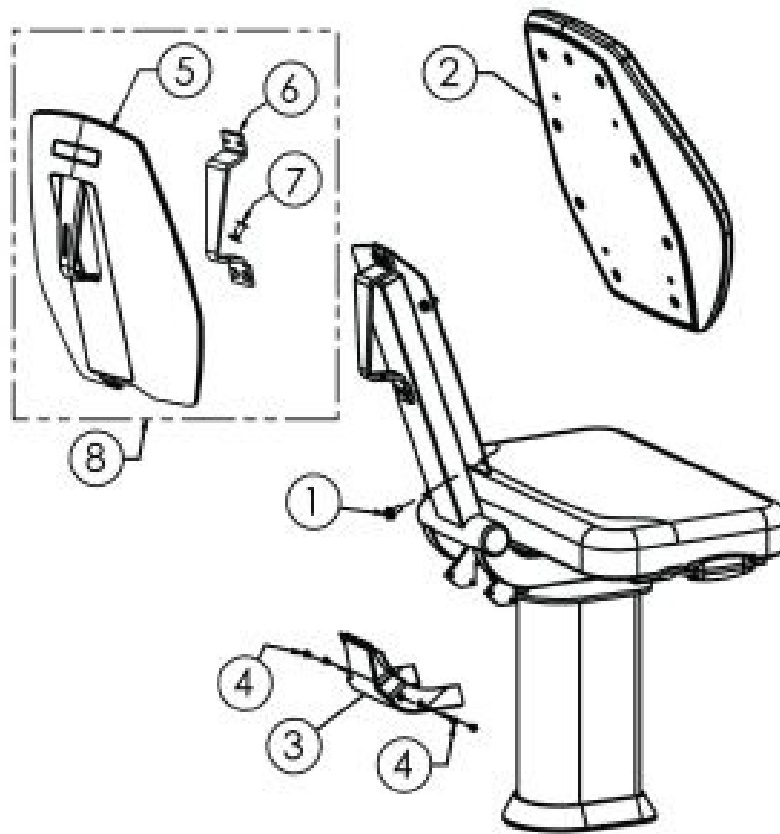

SCIFIT Bariatric Seat

BARI-SEAT-01

Parts Manual

1/17/2019 12:34:14 PM

Table of Contents

[Bariatric Seat post Assembly.....](#)3
[Bariatric Seat Post Lower Area.....](#)4
[Bariatric Seat Post Mid Area.....](#)5
[Bariatric Seat Post Upper Area.....](#)6
[Seat Base parts.....](#)7
[Seat Base Assembly.....](#)8

Bariatric Seat post Assembly

Ref #	Part Number	Qty	Description
1	S6395	1	Kit Bariat Post/Seat Assy V3

Bariatric Seat Post Lower Area

Ref #	Part Number	Qty	Description
1	A5803	1	Assy Seatpost Basic Bariatric
2	19653	4	5/16"-18 x 3/4" Flange head hex cap
3	S6398	1	Kit Bariatric Seat WLDMNT NSS
4	P5811	2	Plug, Bariatric, Tube,50mm O.D

Bariatric Seat Post Mid Area

Ref #	Part Number	Qty	Description
1	19653	4	5/16"-18 x 3/4" Flange head hex cap
2	A5815	1	Assy Bariatric Seat Bottom
3	A5844	1	HANDLE BACK SEAT SYSTEM
4	13050	2	Screw 5/16-18x3/8 Zinc Hex Cap
5	94256	2	5/16"-18 x 1" Zinc SCS
6	S6397	1	Kit Bariat. W/LDMNT W/Hndls NSS
7	A5449	2	HANDLE LIFT STEP 1
8	23166	4	#10-32 x 3/4" Blk Oxd SCS

Bariatric Seat Post Upper Area

Ref #	Part Number	Qty	Description
1	19653	4	5/16"-18 x 3/4" Flange head hex cap
2	A5769	1	Assy Seat Back Seat System
3	A5743	1	ENCLOSURE, PIVOT, NO RECLINE, SEAT BACK
4	11253079	4	#10-32 x .375 Phillips Pan Machine Screw Black
5	S6387	1	Kit Seat Back Cover NSS
6	A5844	1	HANDLE BACK SEAT SYSTEM
7	10537-10723	1	KIT:BINDING POST, 3/8" BLK ANOD ALUMINUM
8	S7123	1	ASSY, SEAT BACK CVR, RETROFIT, SEAT SYSTEM