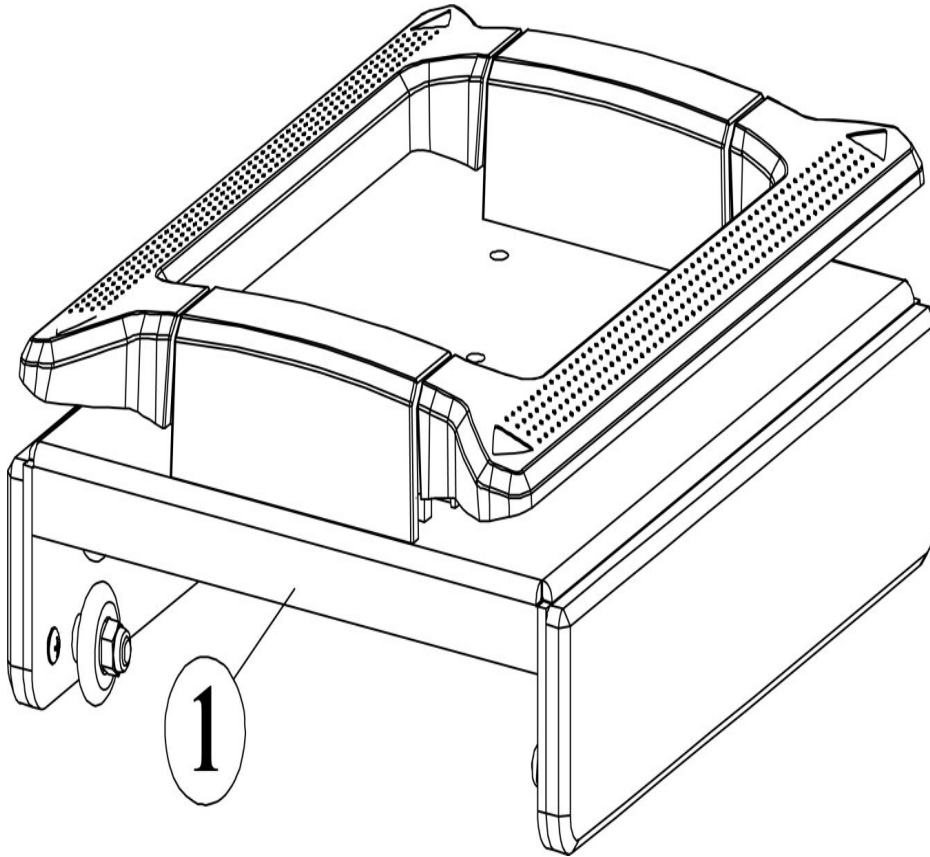

Seat Base Assembly

Ref #	Part Number	Qty	Description
1	A6324	1	Kit Seat Base Assy Step1 NSS