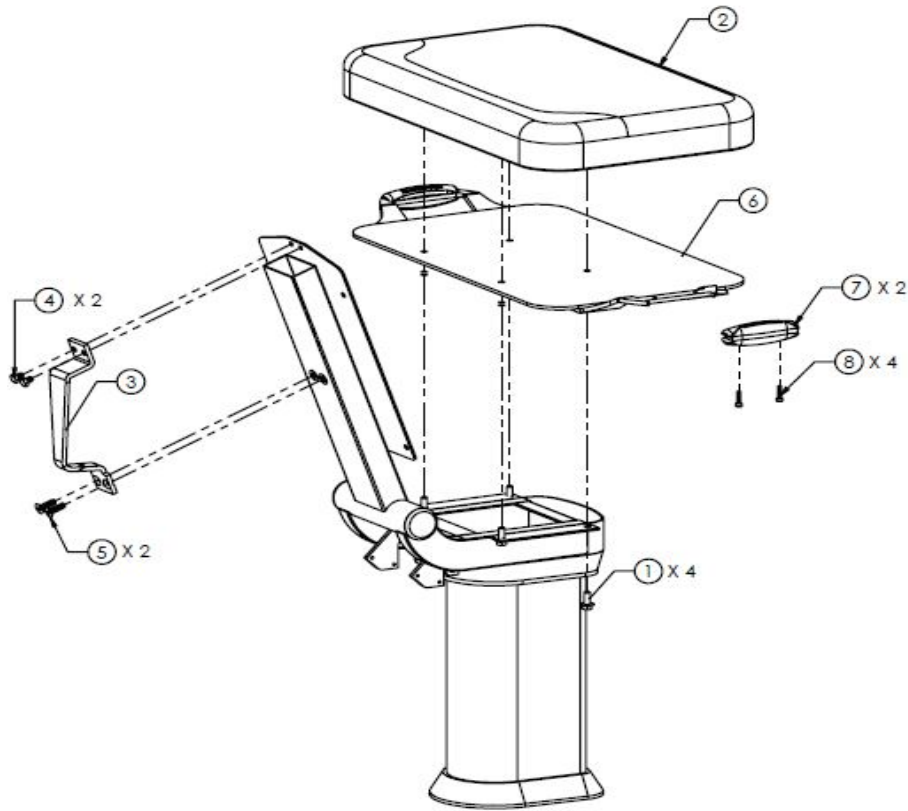

SCIFIT Bariatric Seat

BARI-SEAT-01

Parts Manual

1/17/2019 12:34:14 PM

Table of Contents

[Bariatric Seat post Assembly.....](#)3
[Bariatric Seat Post Lower Area.....](#)4
[Bariatric Seat Post Mid Area.....](#)5
[Bariatric Seat Post Upper Area.....](#)6
[Seat Base parts.....](#)7
[Seat Base Assembly.....](#)8

Bariatric Seat post Assembly

Ref #	Part Number	Qty	Description
1	S6395	1	Kit Bariat Post/Seat Assy V3

Bariatric Seat Post Lower Area

Ref #	Part Number	Qty	Description
1	A5803	1	Assy Seatpost Basic Bariatric
2	19653	4	5/16"-18 x 3/4" Flange head hex cap
3	S6398	1	Kit Bariatric Seat WLDMNT NSS
4	P5811	2	Plug, Bariatric, Tube,50mm O.D

Bariatric Seat Post Mid Area

Ref #	Part Number	Qty	Description
1	19653	4	5/16"-18 x 3/4" Flange head hex cap
2	A5815	1	Assy Bariatric Seat Bottom
3	A5844	1	HANDLE BACK SEAT SYSTEM
4	13050	2	Screw 5/16-18x3/8 Zinc Hex Cap
5	94256	2	5/16"-18 x 1" Zinc SCS
6	S6397	1	Kit Bariat. W/LDMNT W/Hndls NSS
7	A5449	2	HANDLE LIFT STEP 1
8	23166	4	#10-32 x 3/4" Blk Oxd SCS

Bariatric Seat Post Upper Area

Ref #	Part Number	Qty	Description
1	19653	4	5/16"-18 x 3/4" Flange head hex cap
2	A5769	1	Assy Seat Back Seat System
3	A5743	1	ENCLOSURE, PIVOT, NO RECLINE, SEAT BACK
4	11253079	4	#10-32 x .375 Phillips Pan Machine Screw Black
5	S6387	1	Kit Seat Back Cover NSS
6	A5844	1	HANDLE BACK SEAT SYSTEM
7	10537-10723	1	KIT:BINDING POST, 3/8" BLK ANOD ALUMINUM
8	S7123	1	ASSY, SEAT BACK CVR, RETROFIT, SEAT SYSTEM