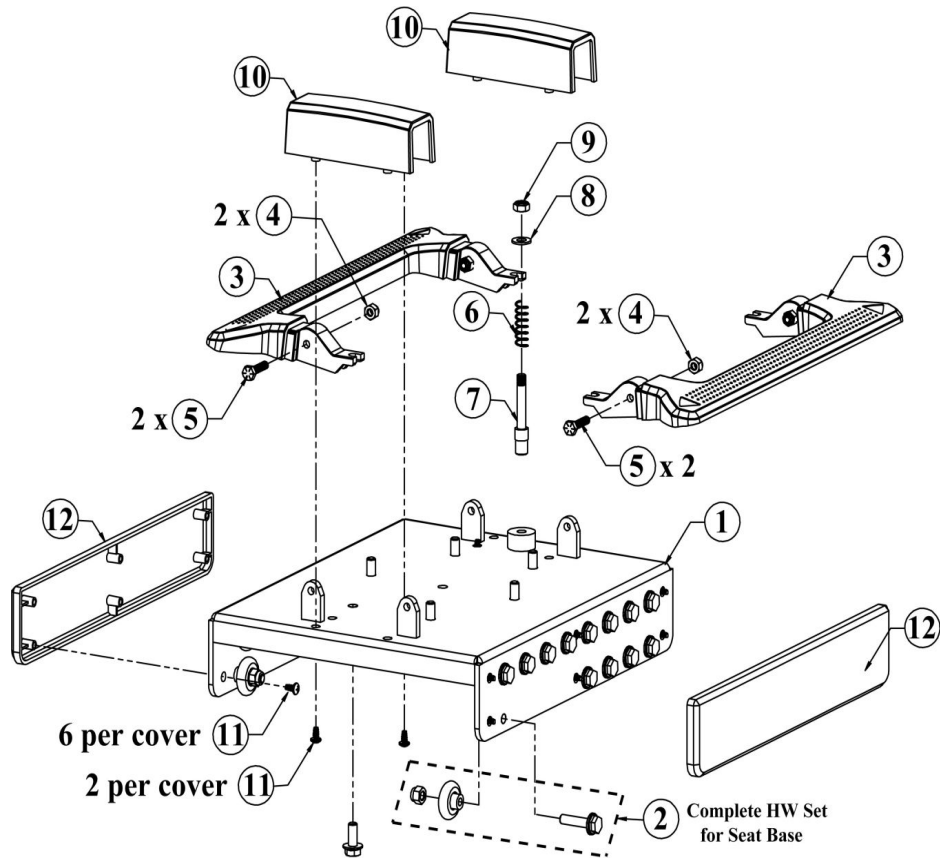

Seat Base parts

Ref #	Part Number	Qty	Description
1	A5736	1	WLDMT SEAT CARRIAGE
2	S6396	1	Kit, HW/Rollers, Seat Base,NSS
3	A5741	2	FOOT LEVER SEAT SYSTEM
4	37018	4	NUT NYLOCK 1/4-20 ZINC
5	13006	4	1/4"-20 x 1-1/8" Zinc Finish SAE J429 Grade 5 Hex Cap Screw
6	P1423	1	Spring Pin Seat Extended P
7	A5739	1	Pin Seatbase Seat System
8	33080	1	5/16" Zinc F/W
9	37023	1	5/16"-18 Zinc Finish NTE Grade 2 Jam Nylon Insert Lock Nut
10	A5745	2	FOOT LEVER ENCLOSURE SEAT BASE
11	0142879	20	SCR:SCREW, 10 X 3/8 PHP ZINC
12	A5744	2	Bolt Encolsure Seat Base