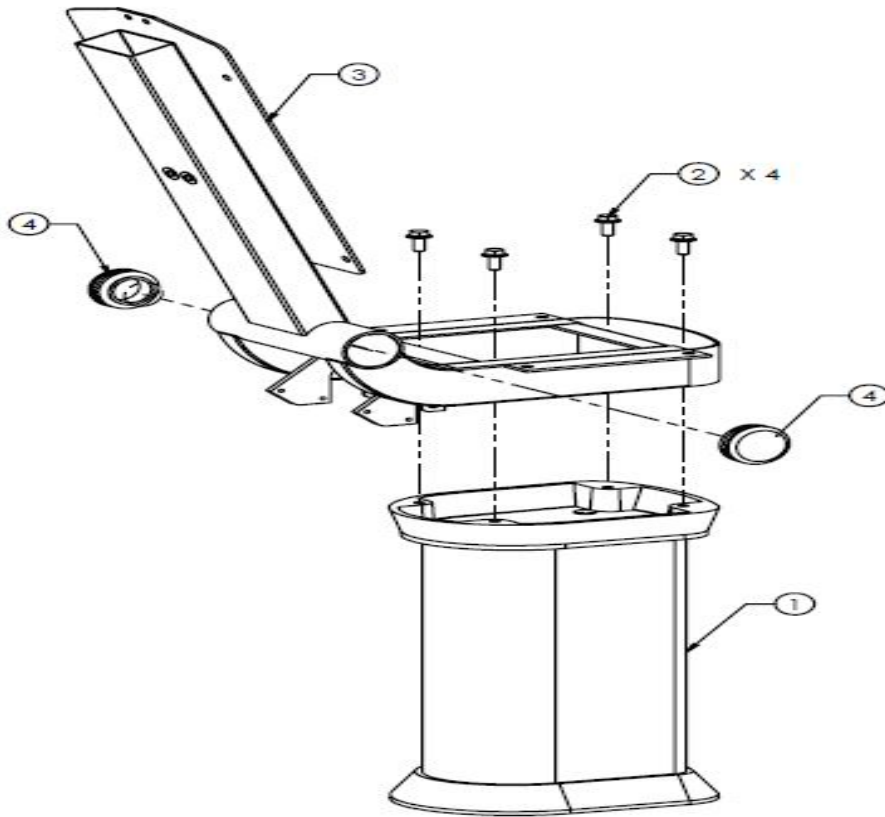

SCIFIT Bariatric Seat

BARI-SEAT-01

Parts Manual

1/17/2019 12:34:14 PM

Table of Contents

[Bariatric Seat post Assembly.....](#)3
[Bariatric Seat Post Lower Area.....](#)4
[Bariatric Seat Post Mid Area.....](#)5
[Bariatric Seat Post Upper Area.....](#)6
[Seat Base parts.....](#)7
[Seat Base Assembly.....](#)8

Bariatric Seat post Assembly

Ref #	Part Number	Qty	Description
1	S6395	1	Kit Bariat Post/Seat Assy V3

Bariatric Seat Post Lower Area

Ref #	Part Number	Qty	Description
1	A5803	1	Assy Seatpost Basic Bariatric
2	19653	4	5/16"-18 x 3/4" Flange head hex cap
3	S6398	1	Kit Bariatric Seat WLDMNT NSS
4	P5811	2	Plug, Bariatric, Tube,50mm O.D

Bariatric Seat Post Mid Area

Ref #	Part Number	Qty	Description
1	19653	4	5/16"-18 x 3/4" Flange head hex cap
2	A5815	1	Assy Bariatric Seat Bottom
3	A5844	1	HANDLE BACK SEAT SYSTEM
4	13050	2	Screw 5/16-18x3/8 Zinc Hex Cap
5	94256	2	5/16"-18 x 1" Zinc SCS
6	S6397	1	Kit Bariat. W/LDMNT W/Hndls NSS
7	A5449	2	HANDLE LIFT STEP 1
8	23166	4	#10-32 x 3/4" Blk Oxd SCS

Bariatric Seat Post Upper Area

Ref #	Part Number	Qty	Description
1	19653	4	5/16"-18 x 3/4" Flange head hex cap
2	A5769	1	Assy Seat Back Seat System
3	A5743	1	ENCLOSURE, PIVOT, NO RECLINE, SEAT BACK
4	11253079	4	#10-32 x .375 Phillips Pan Machine Screw Black
5	S6387	1	Kit Seat Back Cover NSS
6	A5844	1	HANDLE BACK SEAT SYSTEM
7	10537-10723	1	KIT:BINDING POST, 3/8" BLK ANOD ALUMINUM
8	S7123	1	ASSY, SEAT BACK CVR, RETROFIT, SEAT SYSTEM