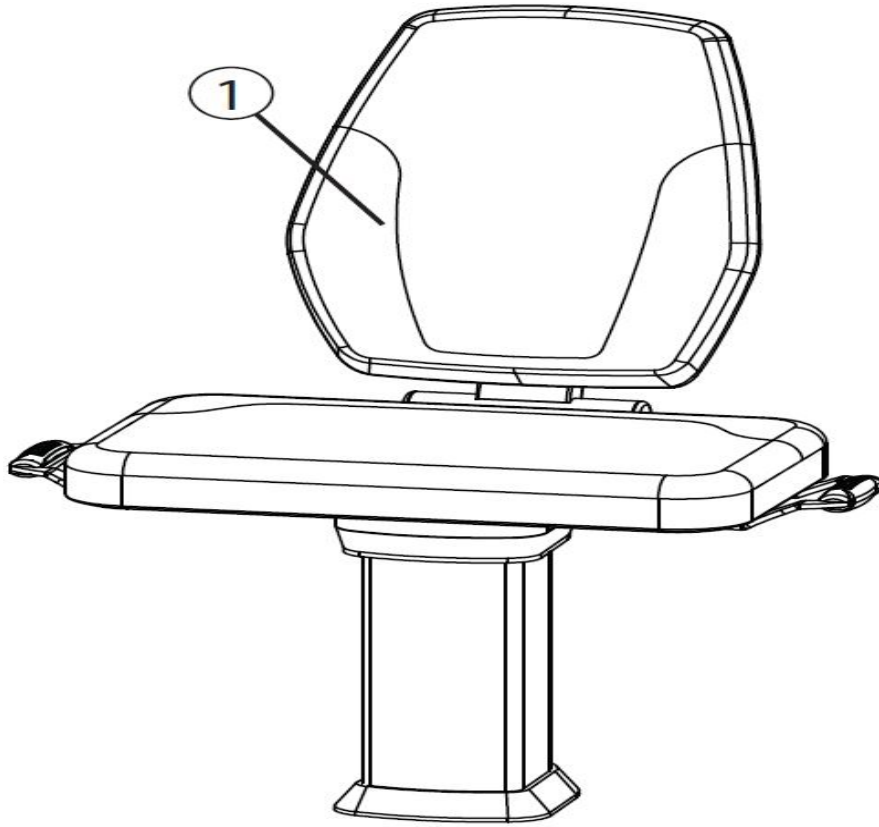

SCIFIT Bariatric Seat

BARI-SEAT-01

Parts Manual

1/17/2019 12:34:14 PM

Table of Contents

[Bariatric Seat post Assembly.....](#)3
[Bariatric Seat Post Lower Area.....](#)4
[Bariatric Seat Post Mid Area.....](#)5
[Bariatric Seat Post Upper Area.....](#)6
[Seat Base parts.....](#)7
[Seat Base Assembly.....](#)8

Bariatric Seat post Assembly

Ref #	Part Number	Qty	Description
1	S6395	1	Kit Bariat Post/Seat Assy V3

Bariatric Seat Post Lower Area

Ref #	Part Number	Qty	Description
1	A5803	1	Assy Seatpost Basic Bariatric
2	19653	4	5/16"-18 x 3/4" Flange head hex cap
3	S6398	1	Kit Bariatric Seat WLDMNT NSS
4	P5811	2	Plug, Bariatric, Tube,50mm O.D

Bariatric Seat Post Mid Area

Ref #	Part Number	Qty	Description
1	19653	4	5/16"-18 x 3/4" Flange head hex cap
2	A5815	1	Assy Bariatric Seat Bottom
3	A5844	1	HANDLE BACK SEAT SYSTEM
4	13050	2	Screw 5/16-18x3/8 Zinc Hex Cap
5	94256	2	5/16"-18 x 1" Zinc SCS
6	S6397	1	Kit Bariat. W/LDMNT W/Hndls NSS
7	A5449	2	HANDLE LIFT STEP 1
8	23166	4	#10-32 x 3/4" Blk Oxd SCS

Bariatric Seat Post Upper Area

Ref #	Part Number	Qty	Description
1	19653	4	5/16"-18 x 3/4" Flange head hex cap
2	A5769	1	Assy Seat Back Seat System
3	A5743	1	ENCLOSURE, PIVOT, NO RECLINE, SEAT BACK
4	11253079	4	#10-32 x .375 Phillips Pan Machine Screw Black
5	S6387	1	Kit Seat Back Cover NSS
6	A5844	1	HANDLE BACK SEAT SYSTEM
7	10537-10723	1	KIT:BINDING POST, 3/8" BLK ANOD ALUMINUM
8	S7123	1	ASSY, SEAT BACK CVR, RETROFIT, SEAT SYSTEM