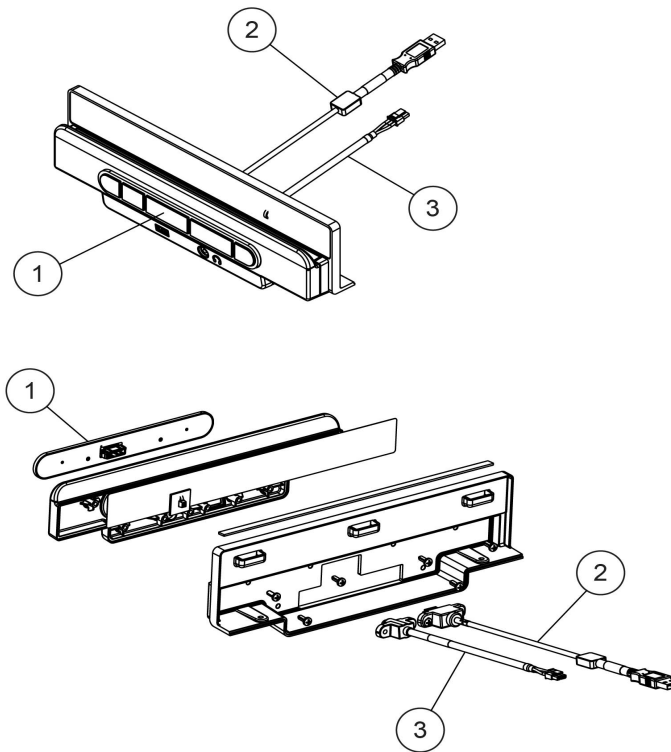

## Console Serial Number Table

---

Standard Console

Entertainment Console

Ref #	Part Number	Qty	Description
-	C50LB-XWXEM-01	1	50L LED BIKE WLAN ENT MYE

## Option Panel Assembly

---

Ref #	Part Number	Qty	Description
1	1006027-0001	1	KEYPAD: T1/T2 MEDIA PRINTEC
2	1002210-0001	1	CABLE: USER USB promate
3	1002214-0001	1	CABLE: HEADPHONE promate