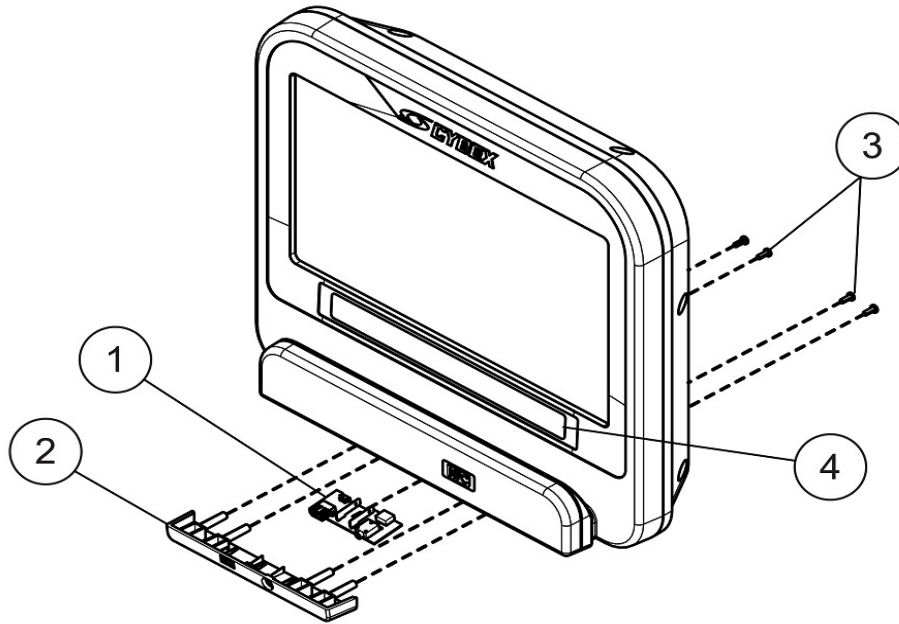

Standard Console

Entertainment Console

Ref #	Part Number	Qty	Description
-	C70T16N-XWXXS-01	1	70T 16In NT WLAN ISDBT/NTSC

Option Panel Assembly

Ref #	Part Number	Qty	Description
1	B084-92391-0004	1	Apollo II Headphone Jack/USB PCB-SRVC1
2	1005513-0001	1	PLASTIC: MULDER OPTION PANEL, CHGR PROMATE
3	0017-00101-1650	4	Hardware: Phillips Pan Screw 0.375"
4	1002200-0002	1	LABEL: WARNING, NONTREAD