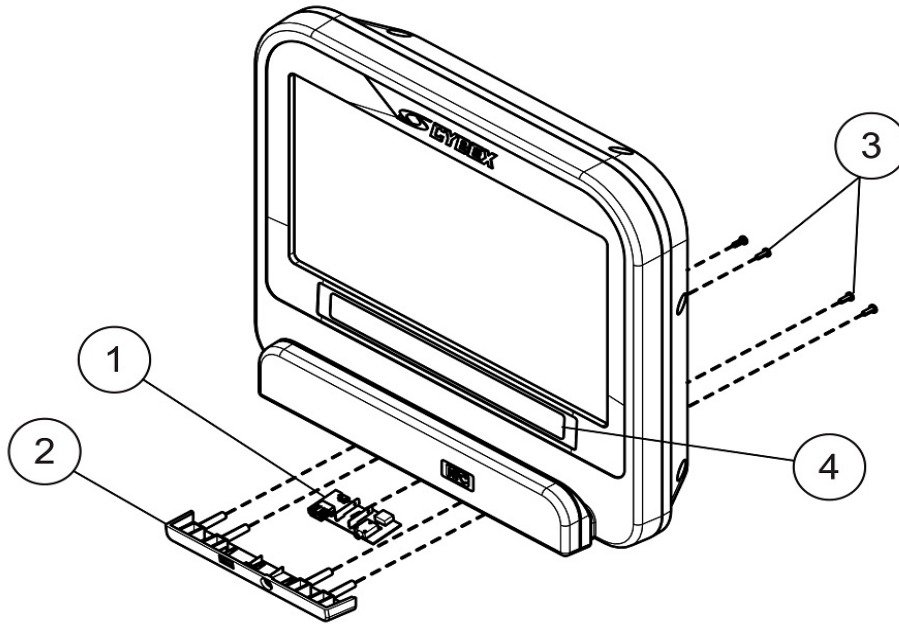

Standard Console

Entertainment Console

Ref #	Part Number	Qty	Description
-	C70T16N-XWXXX-01	1	70T 16In NT WLAN TUNERLESS

Option Panel Assembly

Ref #	Part Number	Qty	Description
1	B084-92391-0004	1	Apollo II Headphone Jack/USB PCB-SRVC1
2	1005513-0001	1	PLASTIC: MULDER OPTION PANEL, CHGR PROMATE
3	0017-00101-1650	4	Hardware: Phillips Pan Screw 0.375"
4	1002200-0002	1	LABEL: WARNING, NONTREAD