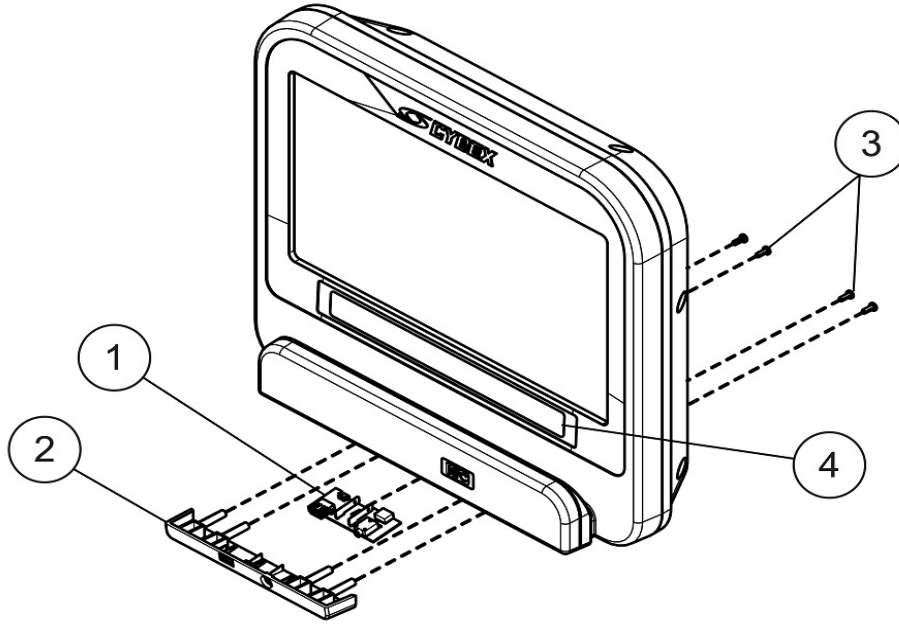

Standard Console

Entertainment Console

Ref #	Part Number	Qty	Description
-	C70T16T-XWRXS-01	1	70T 16In TR WLAN RFID ISDBT/NTSC

Option Panel Assembly

Ref #	Part Number	Qty	Description
1	B084-92391-0004	1	Apollo II Headphone Jack/USB PCB-SRVC1
2	1005513-0001	1	PLASTIC: MULDER OPTION PANEL, CHGR PROMATE
3	0017-00101-1650	4	Hardware: Phillips Pan Screw 0.375"
4	1002200-0001	1	LABEL: WARNING, TREAD