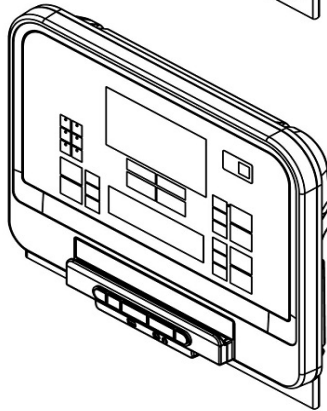

70T 16In TR WLAN RFID ISDBT/NTSC

C70T16T-XWRXS-01

Parts Manual

1/5/2019 12:16:26 PM

Table of Contents

[Console Serial Number Table Treadmill.....](#)3
[Option Panel Assembly.....](#)4

Console Serial Number Table Treadmill

Standard Console

Entertainment Console

Ref #	Part Number	Qty	Description
-	C70T16T-XWRXS-01	1	70T 16In TR WLAN RFID ISDBT/NTSC

Option Panel Assembly

Ref #	Part Number	Qty	Description
1	B084-92391-0004	1	Apollo II Headphone Jack/USB PCB-SRVC1
2	1005513-0001	1	PLASTIC: MULDER OPTION PANEL, CHGR PROMATE
3	0017-00101-1650	4	Hardware: Phillips Pan Screw 0.375"
4	1002200-0001	1	LABEL: WARNING, TREAD