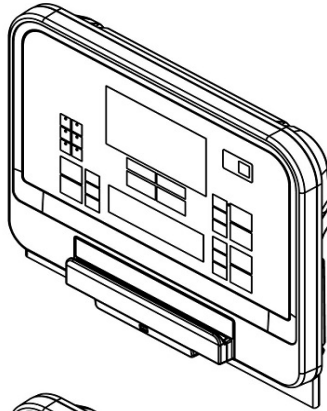

70T 16In TR WLAN RFID ISDBT/NTSC

C70T16T-XWRXS-01

Parts Manual

1/5/2019 12:16:26 PM

Table of Contents

[Console Serial Number Table Treadmill.....](#)3
[Option Panel Assembly.....](#)4

Console Serial Number Table Treadmill

Standard Console

Entertainment Console

Ref #	Part Number	Qty	Description
-	C70T16T-XWRXS-01	1	70T 16In TR WLAN RFID ISDBT/NTSC

Option Panel Assembly

Ref #	Part Number	Qty	Description
1	B084-92391-0004	1	Apollo II Headphone Jack/USB PCB-SRVC1
2	1005513-0001	1	PLASTIC: MULDER OPTION PANEL, CHGR PROMATE
3	0017-00101-1650	4	Hardware: Phillips Pan Screw 0.375"
4	1002200-0001	1	LABEL: WARNING, TREAD