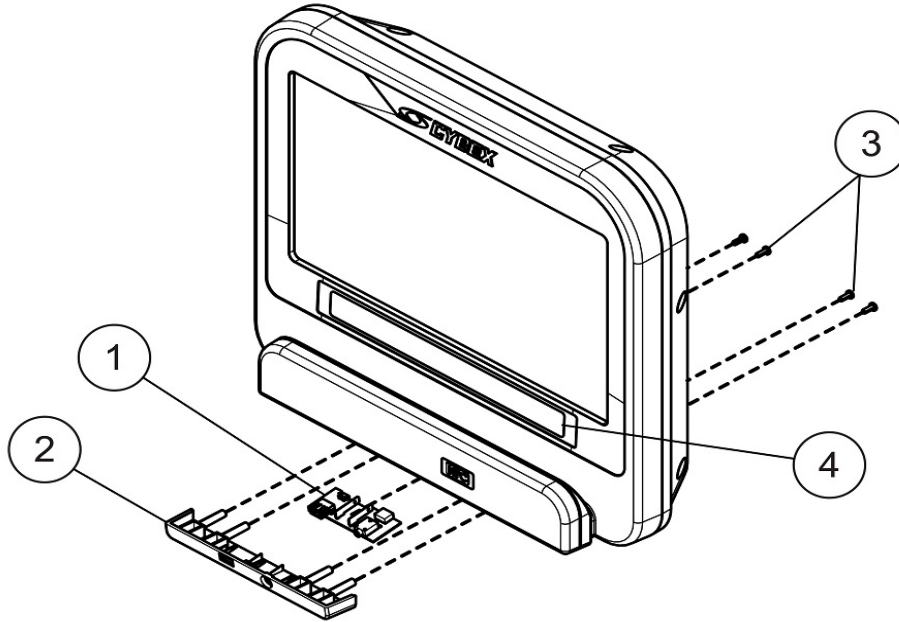

Standard Console

Entertainment Console

Ref #	Part Number	Qty	Description
-	C70T16T-XWXXA-01	1	70T 16In TR WLAN ATSC/QAM/NTSC

Option Panel Assembly

Ref #	Part Number	Qty	Description
1	B084-92391-0004	1	Apollo II Headphone Jack/USB PCB-SRVC1
2	1005513-0001	1	PLASTIC: MULDER OPTION PANEL, CHGR PROMATE
3	0017-00101-1650	4	Hardware: Phillips Pan Screw 0.375"
4	1002200-0001	1	LABEL: WARNING, TREAD