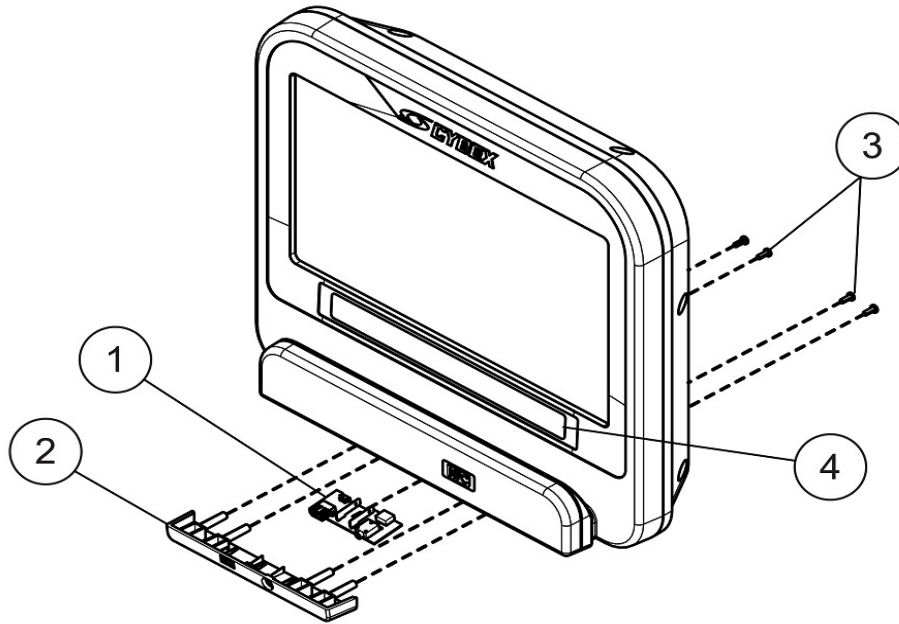

Standard Console

Entertainment Console

Ref #	Part Number	Qty	Description
-	C70T16T-XWXXI-01	1	70T 16In TR WLAN STB SYNC

Option Panel Assembly

Ref #	Part Number	Qty	Description
1	B084-92391-0004	1	Apollo II Headphone Jack/USB PCB-SRVC1
2	1005513-0001	1	PLASTIC: MULDER OPTION PANEL, CHGR PROMATE
3	0017-00101-1650	4	Hardware: Phillips Pan Screw 0.375"
4	1002200-0001	1	LABEL: WARNING, TREAD