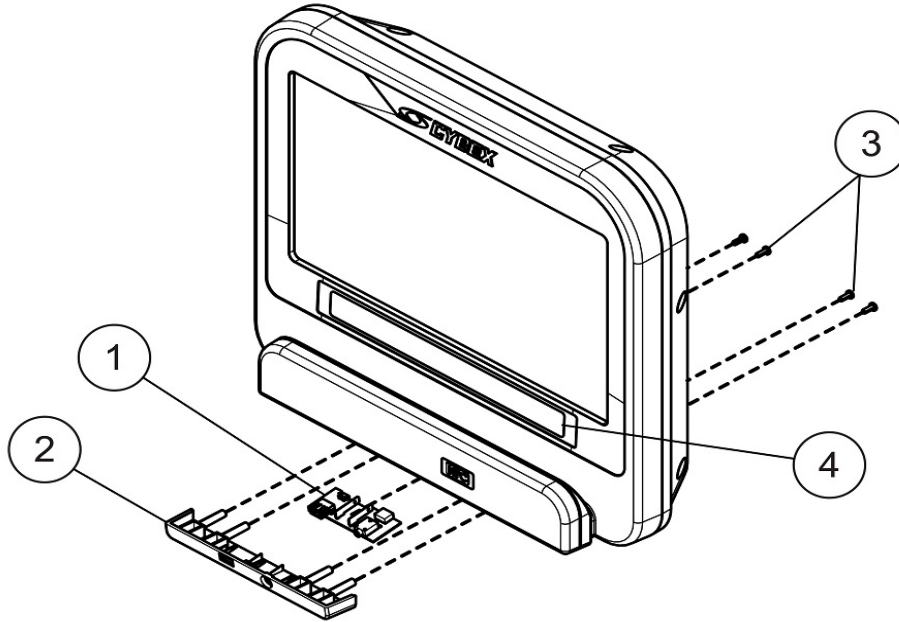

Option Panel Assembly

Ref #	Part Number	Qty	Description
1	B084-92391-0004	1	Apollo II Headphone Jack/USB PCB-SRVC1
2	1005513-0001	1	PLASTIC: MULDER OPTION PANEL, CHGR PROMATE
3	0017-00101-1650	4	Hardware: Phillips Pan Screw 0.375"
4	1002200-0001	1	LABEL: WARNING, TREAD