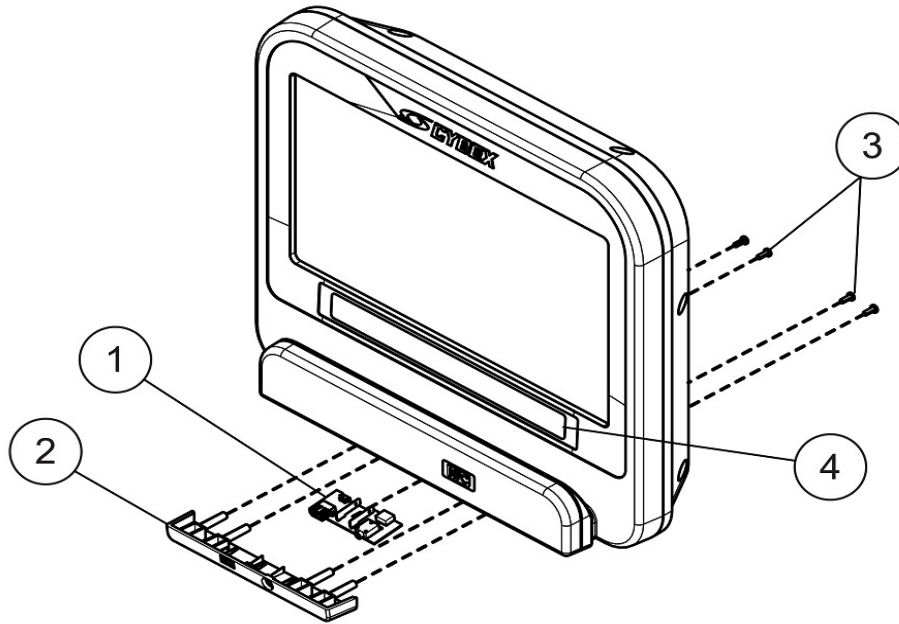

Standard Console

Entertainment Console

Ref #	Part Number	Qty	Description
-	C70T16T-XWXXS-01	1	70T 16In TR WLAN ISDBT/NTSC

Option Panel Assembly

Ref #	Part Number	Qty	Description
1	B084-92391-0004	1	Apollo II Headphone Jack/USB PCB-SRVC1
2	1005513-0001	1	PLASTIC: MULDER OPTION PANEL, CHGR PROMATE
3	0017-00101-1650	4	Hardware: Phillips Pan Screw 0.375"
4	1002200-0001	1	LABEL: WARNING, TREAD