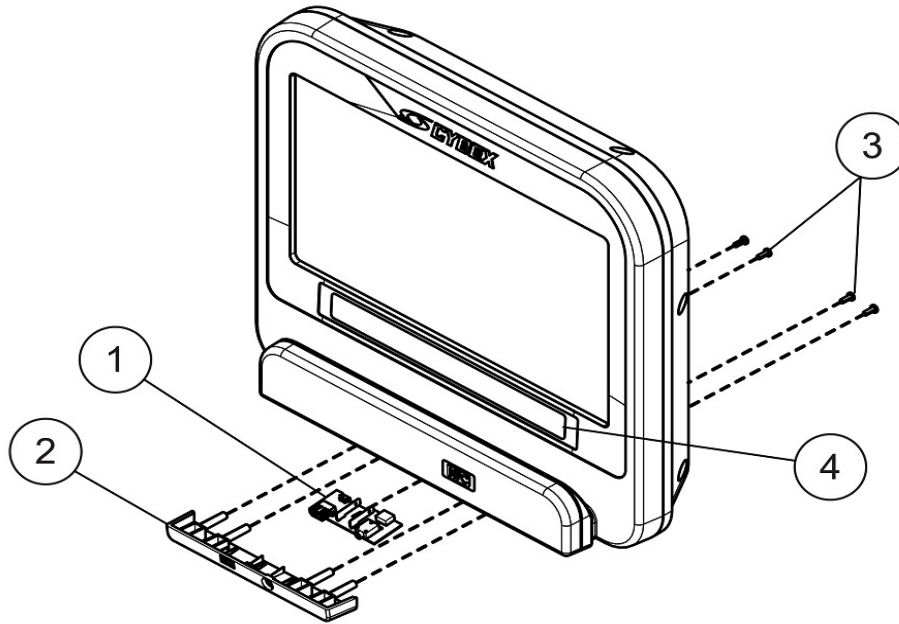

Standard Console

Entertainment Console

Ref #	Part Number	Qty	Description
-	C70T16T-XWXXX-01	1	70T 16In TR WLAN TUNERLESS

Option Panel Assembly

Ref #	Part Number	Qty	Description
1	B084-92391-0004	1	Apollo II Headphone Jack/USB PCB-SRVC1
2	1005513-0001	1	PLASTIC: MULDER OPTION PANEL, CHGR PROMATE
3	0017-00101-1650	4	Hardware: Phillips Pan Screw 0.375"
4	1002200-0001	1	LABEL: WARNING, TREAD