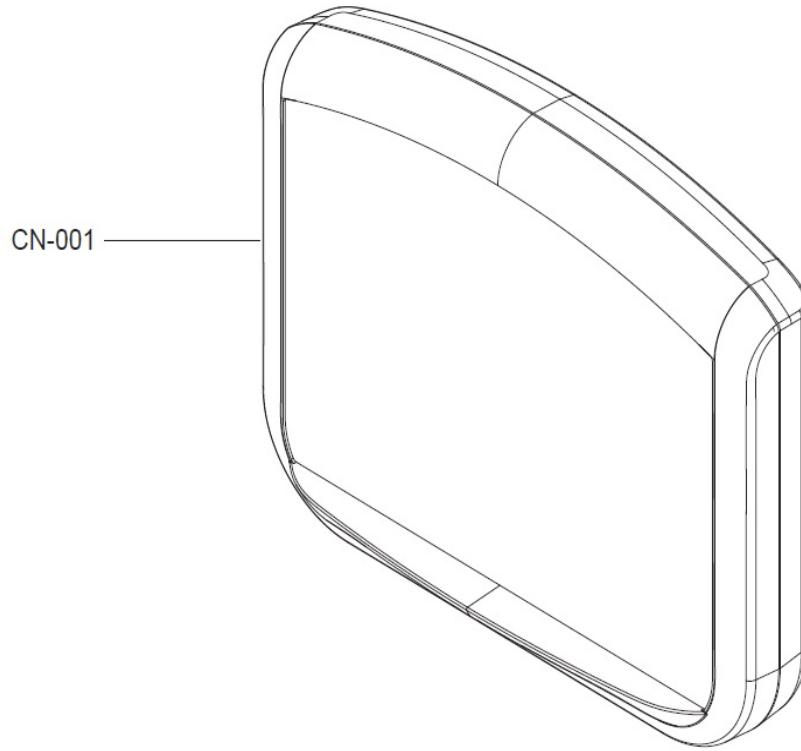

V Series Bike Console LED Dutch

CLEDL-DUTXX-01

Parts Manual

1/5/2019 12:19:23 PM

Table of Contents

[V Series Console.....3](#)

V Series Console

Ref #	Part Number	Qty	Description
CN-001	CLEDL-DUTXX-01R	1	V Series Bike Console LED Dutch