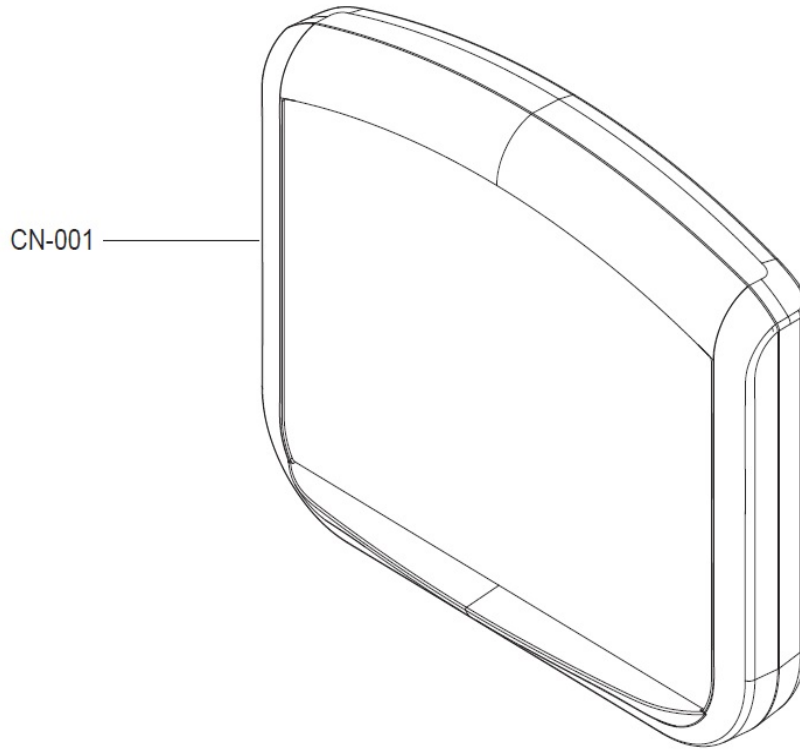

## Parts Manual

1/5/2019 12:20:45 PM

Table of Contents

---

[V Series Console.....3](#)

## V Series Console

---

Ref #	Part Number	Qty	Description
CN-001	CLEDL-PORXX-01R	1	V Series Bike Console LED Portuguese