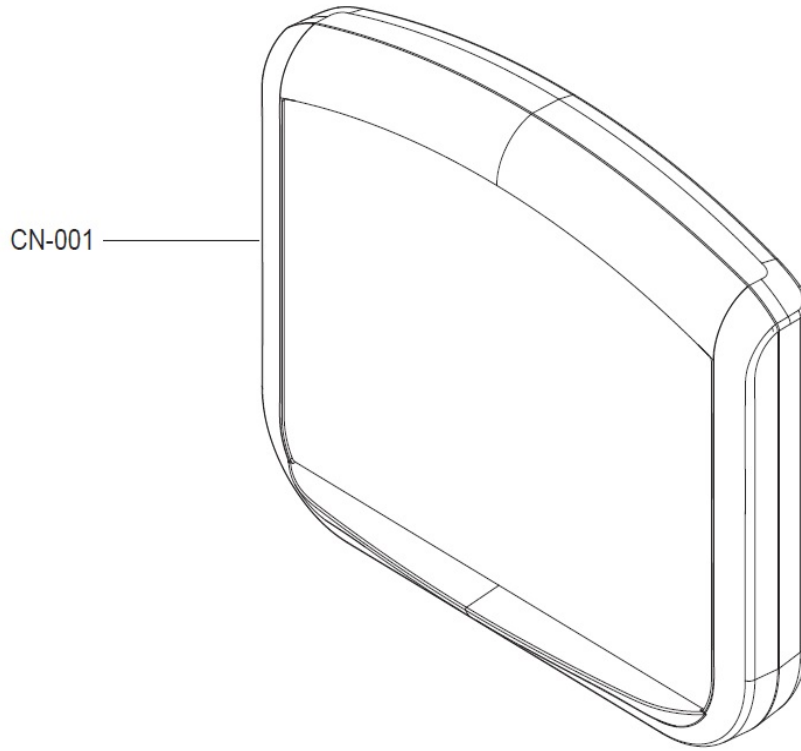

V Series Cross Trainer Console LED Turkish

CLEDX-TUKMH-01

Parts Manual

1/5/2019 12:25:06 PM

Table of Contents

[V Series Console.....3](#)

V Series Console

Ref #	Part Number	Qty	Description
CN-001	CLEDX-TUKMH-01R	1	V Series Cross Trainer Console LED Turkish