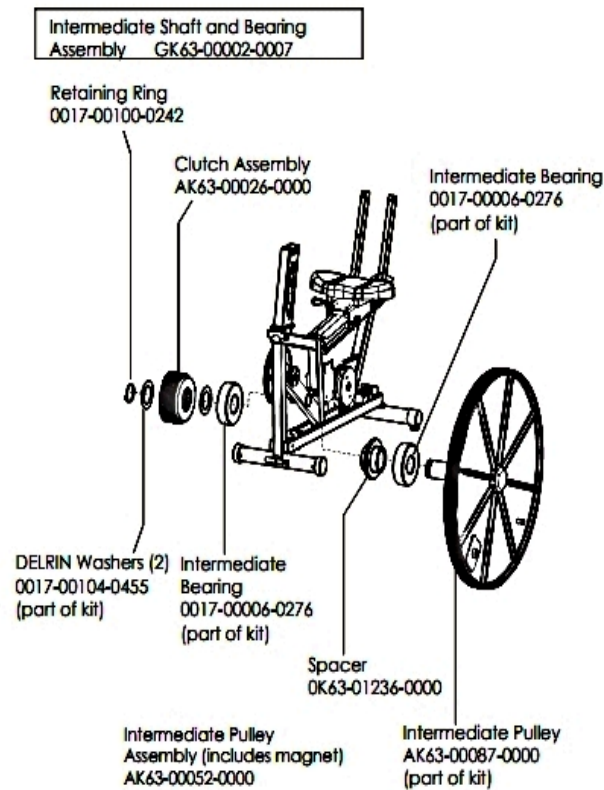

Console Support Assembly

Ref #	Part Number	Qty	Description
-	0017-00101-1756	4	Hardware: Frame Post Bolt 0.75"
-	OK39-01005-0001	2	Grip
-	0017-00101-1744	4	Hardware: Phillips Pan Screw
-	AK39-00003-0002	1	Console Support

Crank Shaft and Bearing Assembly

Ref #	Part Number	Qty	Description
-	0017-00101-1705	2	Hardware: Bolt 0.5"
-	0K63-01344-0000	2	Hardware: Needle Bearing
-	0K63-01012-0001	1	Crankshaft
-	GK63-00002-0077	1	Crankshaft and Bearing Kit
-	0017-00100-0241	2	Hardware: Small Snap Ring .984"
-	0K63-01129-0000	2	Hardware: Small Thrust Washer
-	0017-00100-0243	2	Hardware: Bowed Retaining Ring .984"
-	0K63-01129-0001	2	Hardware: Large Thrust Washer
-	AK63-00051-0000	1	Pulley Assembly
-	0K63-01018-0000	1	Crank Pulley
-	0017-00104-0458	3	Hardware: Flat Washer 0.75" OD
-	0017-00104-0409	2	Hardware: Washer 1.125" OD
-	0K63-01095-0001	3	Crank Arm Hub
-	0017-00101-1715	3	Hardware: TORX Cap Screw 0.625"

Extrusion Assembly

Ref #	Part Number	Qty	Description
-	0017-00041-0654	1	Bumper
-	AK39-00027-0005	2	Extrusion Seat Assembly
-	0017-00101-1751	1	Hardware: Screw 1"
-	OK51-01013-0002	1	Locking Rack
-	OK51-01061-0001	1	Stop Bracket
-	0017-00042-1055	1	Hardware: Plastic Grommet
-	0017-00101-1750	1	Hardware: Screw 0.75"
-	OK51-01039-0001	1	Decal
-	0017-00101-1183	1	Hardware: Bolt 0.75"

Intermediate Shaft and Bearing Assembly

Ref #	Part Number	Qty	Description
-	0017-00104-0455	2	Hardware: Delrin Washer 1.250" OD
-	GK63-00002-0007	1	Intermediate Shaft and Bearing Assembly
-	118E-00001-0124	1	Auto-Start Magnet
-	GK63-00002-0079	1	Kit: Upright/Rec Belt And Pulley
-	0017-00100-0242	1	Hardware: Retaining Ring .781"