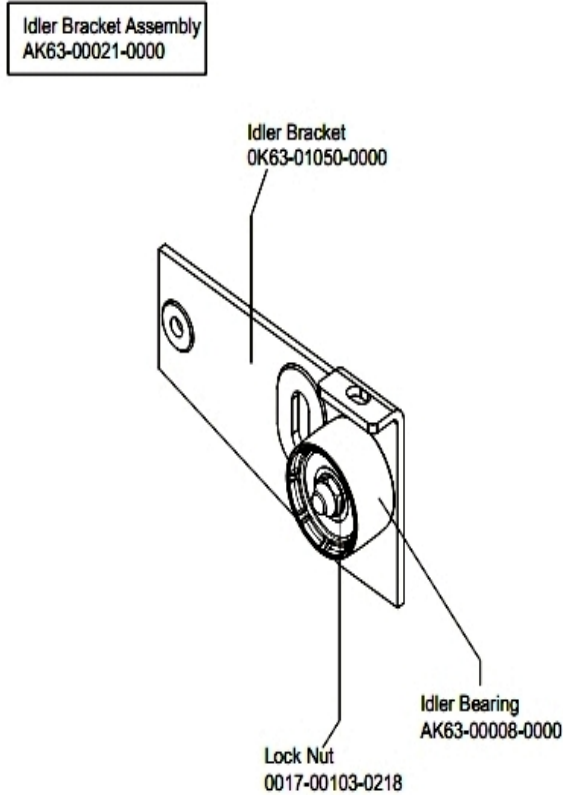

Idler Bracket Assembly

Ref #	Part Number	Qty	Description
-	AK63-00021-0000	1	Idler Bracket Assembly
-	AK63-00008-0000	1	Idler w/Bearing
-	0017-00103-0218	1	Hardware: Lock Nut 3/8" ID
-	OK63-01050-0000	1	Idler Bracket