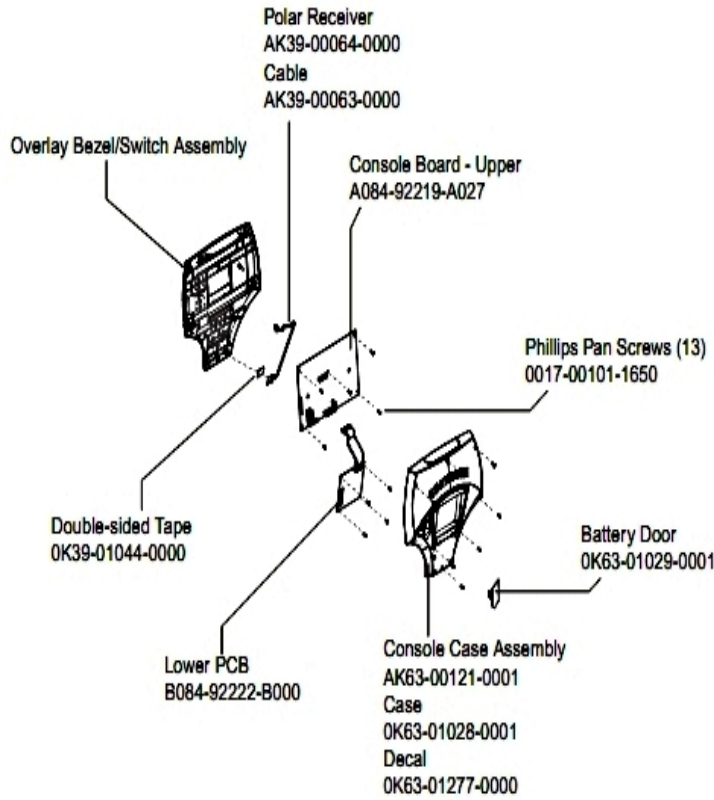

Alternator w/Pulley Assembly

Ref #	Part Number	Qty	Description
-	0017-00103-0117	1	Hardware: Locking Nut 1/2" ID
-	OK61-01027-0000	1	Flywheel: 6.75" D
-	0017-00104-0044	2	Hardware: Washer 0.75" OD
-	0017-00009-0841	1	Alternator
-	0017-00101-0956	1	Hardware: Bolt 2"
-	AK63-00093-0000	1	Alternator w/Pulley

Belts and 6V Battery

Ref #	Part Number	Qty	Description
-	0017-00101-0975	2	Hardware: Mounting Bolt 0.375"
-	GK63-00002-0079	1	Kit: Upright/Rec Belt And Pulley
-	0017-00009-1324	1	Belt: Poly-V; 49.00 IN
-	0K51-01036-0000	1	Battery Bracket
-	0017-00101-1193	2	Hardware: Screw 0.375"
-	0017-00003-0685	1	6V Battery

Cables

Ref #	Part Number	Qty	Description
-	AK19-00082-0001	1	Flat Flex Cable
-	118E-00001-0259	1	Wireless Receiver Module, Non-Coded
-	AK63-00038-0000	1	Lower Console Cable
-	AK39-00063-0000	1	Polar Cable
-	AK39-00010-0000	1	Cable Assembly: 2-sensor Handlebar
-	AK63-00050-0000	2	Reed Switch Bracket Assembly
-	AK39-00005-0001	1	10-Pin Connector Main Wiring Cable
-	AK32-00020-0001	1	Coax Cable: 90"
-	AK39-00006-0000	1	Power Cable
-	AK19-00081-0002	1	Life Pulse Extension
-	AK32-00078-0001	1	Power Extension Cable: 120"

Console Components

Ref #	Part Number	Qty	Description
-	OK63-01277-0000	1	Console Decal
-	AK39-00063-0000	1	Polar Cable
-	B084-92222-B000	1	Console Board - Lower
-	A084-92219-A011	1	Console Board - Upper
-	OK39-01044-0000	1	Tape
-	0017-00101-1650	13	Hardware: Phillips Pan Screw 0.375"
-	OK63-01028-0001	1	Case
-	AK39-00070-0001	1	Console English Metric
-	AK63-00165-0001	1	Bezel/Switch with Overlay English Metric
-	AK63-00121-0001	1	Console Case Assembly
-	OK63-01029-0001	1	Battery Door
-	118E-00001-0259	1	Wireless Receiver Module, Non-Coded