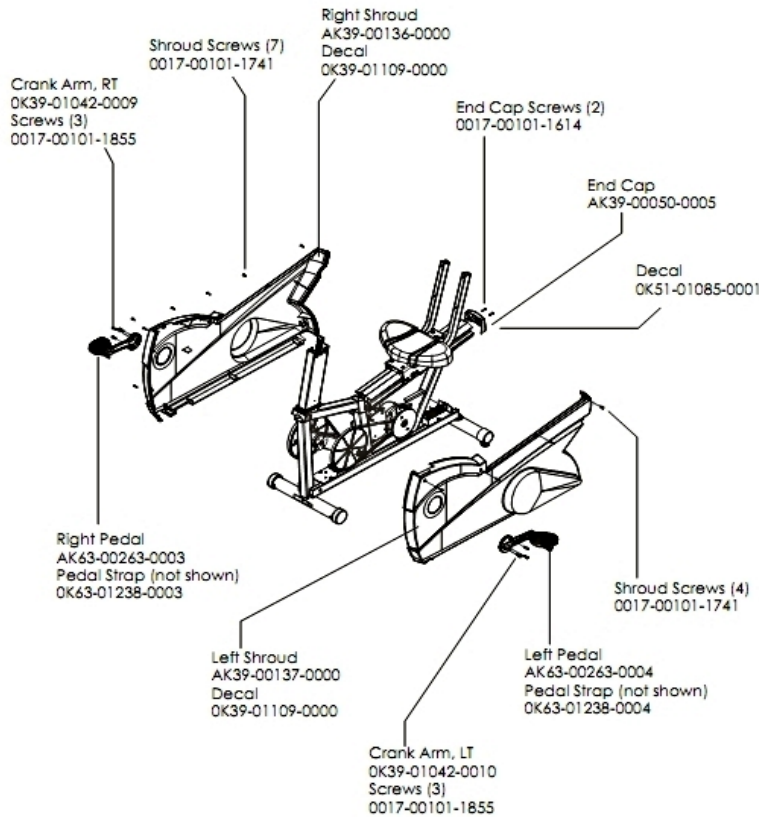

Shrouds, End cap and Pedals

Ref #	Part Number	Qty	Description
-	OK39-01042-0008	1	Crank Arm: Left
-	OK51-01085-0001	1	Decal
-	AK39-00031-0007	1	Shroud with Decal - Right
-	OK39-01066-0000	2	Decal
-	AK39-00031-0008	1	Shroud with Decal - Left
-	AK39-00050-0005	1	End Cap
-	AK63-00263-0003	1	Pedal: Right
-	0017-00101-1614	2	Hardware: Screw 0.625"
-	0017-00101-1741	11	Hardware: Screw
-	OK63-01238-0003	1	Right Pedal Strap
-	AK63-00263-0004	1	Pedal: Left
-	OK63-01238-0004	1	Left Pedal Strap
-	OK39-01042-0007	1	Crank Arm: Right
-	0017-00101-1855	6	Hardware: TORX Screw 0.875"