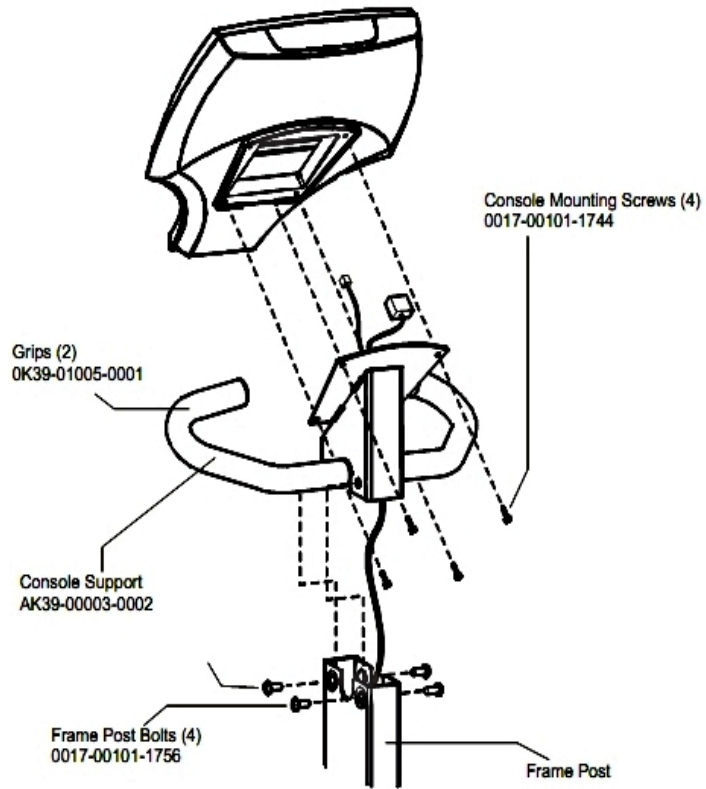

Console Support Assembly

Ref #	Part Number	Qty	Description
-	0017-00101-1756	4	Hardware: Frame Post Bolt 0.75"
-	OK39-01005-0001	2	Grip
-	0017-00101-1744	4	Hardware: Phillips Pan Screw
-	AK39-00003-0002	1	Console Support