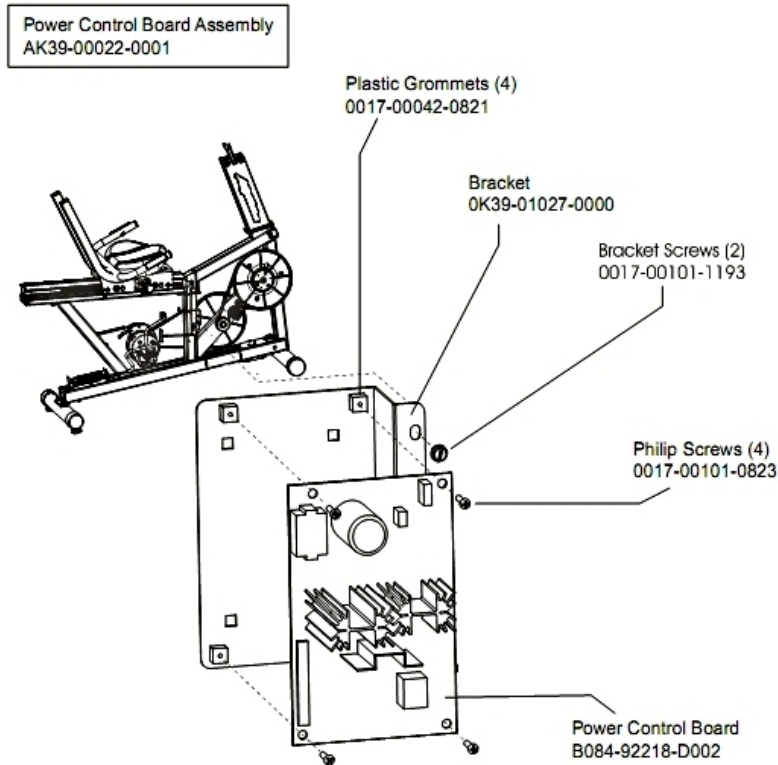

Intermediate Shaft and Bearing Assembly

Ref #	Part Number	Qty	Description
-	0017-00104-0455	2	Hardware: Delrin Washer 1.250" OD
-	GK63-00002-0007	1	Intermediate Shaft and Bearing Assembly
-	118E-00001-0124	1	Auto-Start Magnet
-	GK63-00002-0079	1	Kit: Upright/Rec Belt And Pulley
-	0017-00100-0242	1	Hardware: Retaining Ring .781"

Locking Assembly

Ref #	Part Number	Qty	Description
-	0017-00007-0245	1	Hardware: Groove Pin 5/32" D 1.75" L
-	AK51-00053-0001	1	Lock Assembly
-	0017-00101-1742	2	Hardware: TORX Screw 0.75"
-	AK19-00147-0000	1	Locking-Block Assembly
-	AK51-00030-0001	1	Housing-Insert Assembly
-	OK51-01007-0000	1	Handle Shaft
-	0017-00100-0018	2	Hardware: E-Ring .188"
-	0017-00104-0421	1	Hardware: Flat Washer 0.64" OD
-	AK51-00029-0001	1	Knob
-	OK51-01012-0000	1	Compression Spring
-	OK51-01060-0001	1	Hardware: Anti-Rattle Washer
-	OK51-01011-0000	1	Hardware: Retainer Bearing

Power Control Board

Ref #	Part Number	Qty	Description
-	0017-00042-0821	4	Hardware: Plastic Grommet
-	B084-92218-0000	1	PCB Circuit Board
-	0017-00101-0823	4	Hardware: Screw 0.75"
-	0K39-01027-0000	1	PCB Bracket
-	AK39-00022-0001	1	PCB Assembly