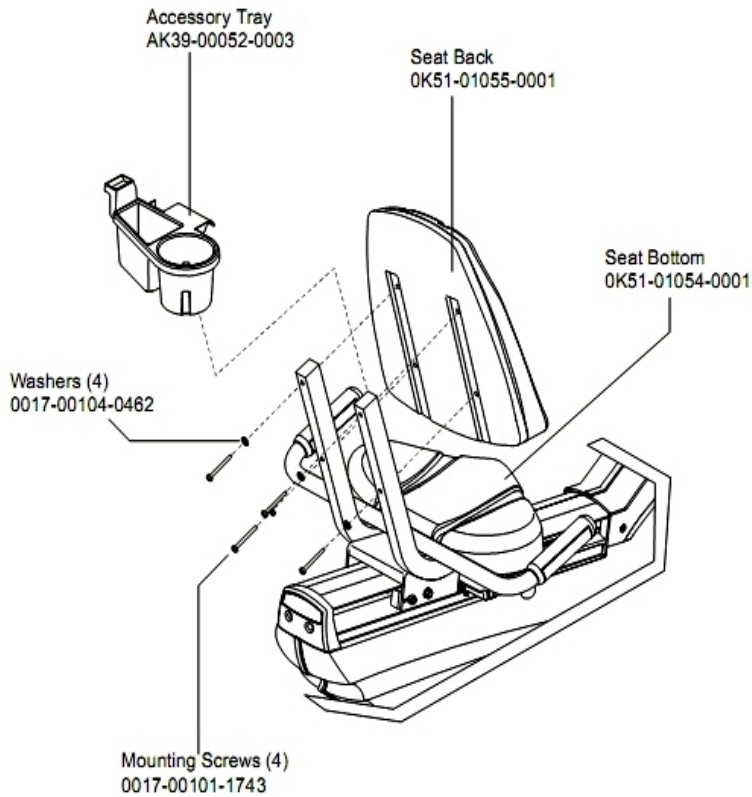

Seat Pads and Accessory Tray

Ref #	Part Number	Qty	Description
-	0017-00104-0462	4	Hardware: Flat Washer 0.478" OD
-	0017-00101-1743	4	Hardware: Mounting Screw 2.25"
-	OK51-01055-0001	1	Seat Back
-	AK39-00052-0003	1	Accessory Tray
-	OK51-01054-0001	1	Seat Bottom