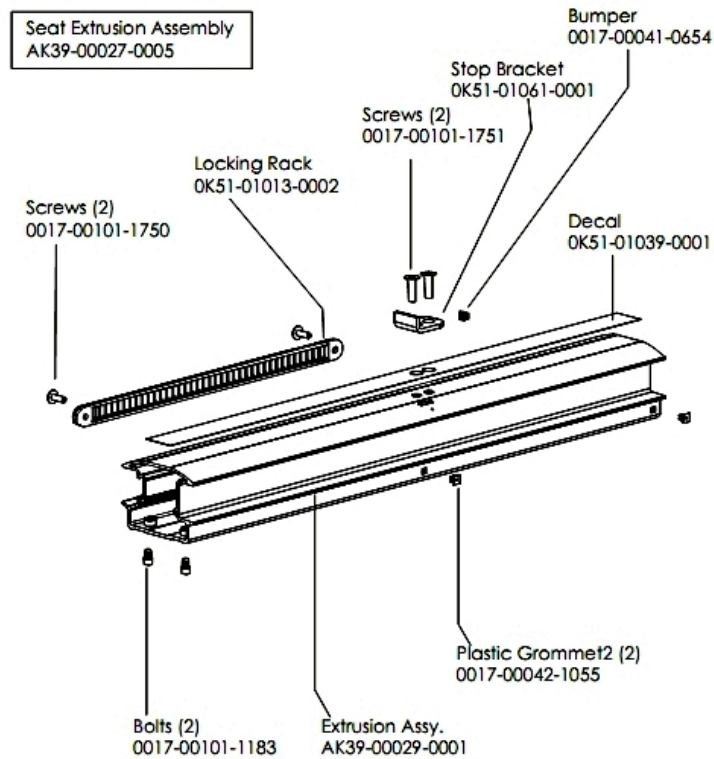

Extrusion Assembly

Ref #	Part Number	Qty	Description
-	0017-00041-0654	1	Bumper
-	AK39-00027-0005	2	Extrusion Seat Assembly
-	0017-00101-1751	1	Hardware: Screw 1"
-	OK51-01013-0002	1	Locking Rack
-	OK51-01061-0001	1	Stop Bracket
-	0017-00042-1055	1	Hardware: Plastic Grommet
-	0017-00101-1750	1	Hardware: Screw 0.75"
-	OK51-01039-0001	1	Decal
-	0017-00101-1183	1	Hardware: Bolt 0.75"