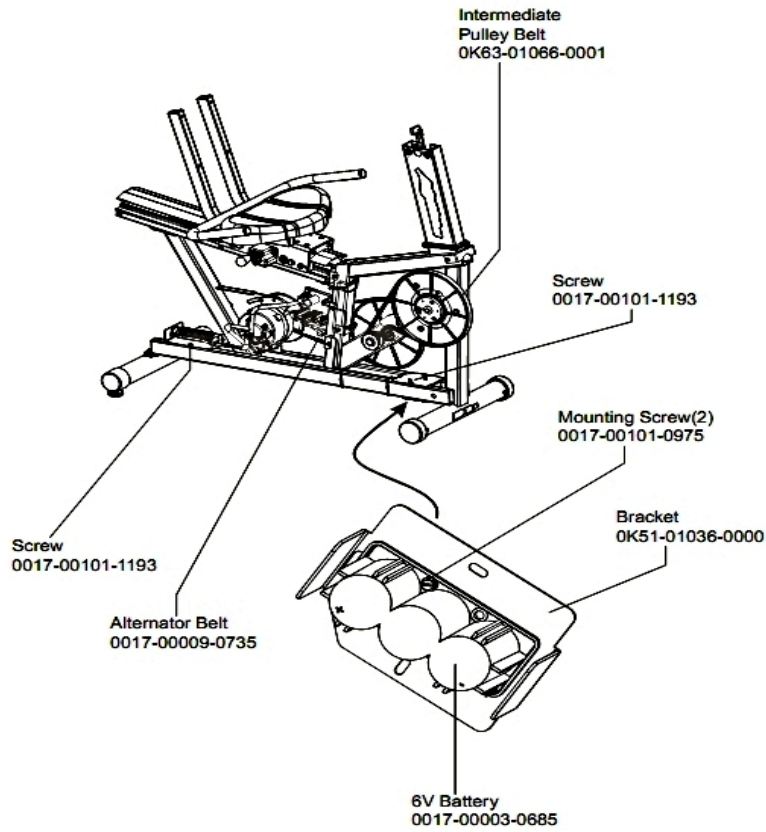

Belts and 6V Battery

Ref #	Part Number	Qty	Description
-	0017-00101-0975	2	Hardware: Mounting Bolt 0.375"
-	GK63-00002-0079	1	Kit: Upright/Rec Belt And Pulley
-	0017-00009-1324	1	Belt: Poly-V; 49.00 IN
-	0K51-01036-0000	1	Battery Bracket
-	0017-00101-1193	2	Hardware: Screw 0.375"
-	0017-00003-0685	1	6V Battery