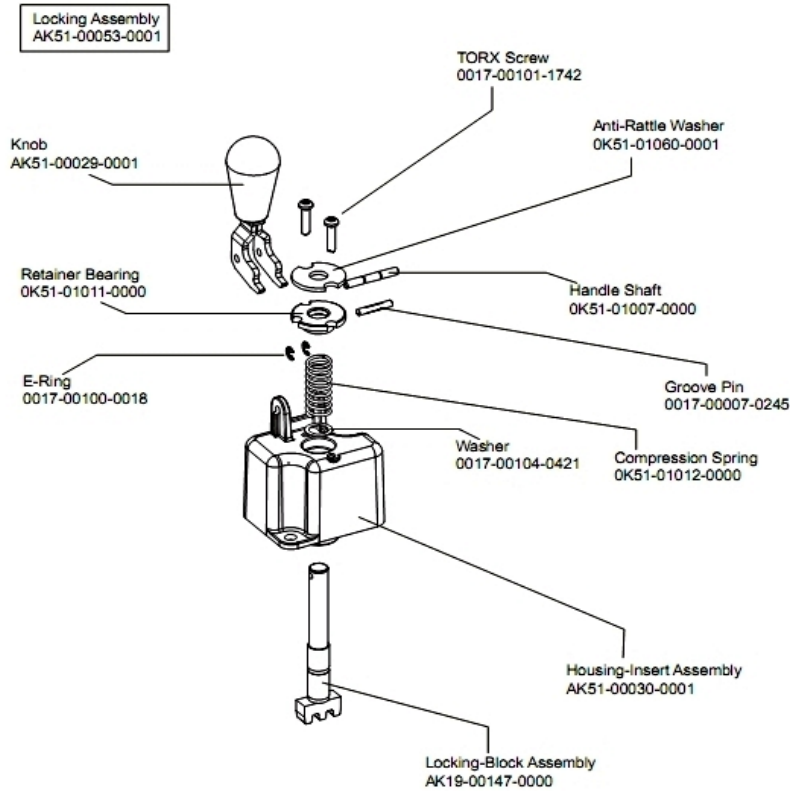

Idler Bracket Assembly

Ref #	Part Number	Qty	Description
-	AK63-00021-0000	1	Idler Bracket Assembly
-	AK63-00008-0000	1	Idler w/Bearing
-	0017-00103-0218	1	Hardware: Lock Nut 3/8" ID
-	OK63-01050-0000	1	Idler Bracket

Intermediate Shaft and Bearing Assembly

Ref #	Part Number	Qty	Description
-	0017-00104-0455	2	Hardware: Delrin Washer 1.250" OD
-	GK63-00002-0007	1	Intermediate Shaft and Bearing Assembly
-	118E-00001-0124	1	Auto-Start Magnet
-	GK63-00002-0079	1	Kit: Upright/Rec Belt And Pulley
-	0017-00100-0242	1	Hardware: Retaining Ring .781"

Locking Assembly

Ref #	Part Number	Qty	Description
-	0017-00007-0245	1	Hardware: Groove Pin 5/32" D 1.75" L
-	AK51-00053-0001	1	Lock Assembly
-	0017-00101-1742	2	Hardware: TORX Screw 0.75"
-	AK19-00147-0000	1	Locking-Block Assembly
-	AK51-00030-0001	1	Housing-Insert Assembly
-	OK51-01007-0000	1	Handle Shaft
-	0017-00100-0018	2	Hardware: E-Ring .188"
-	0017-00104-0421	1	Hardware: Flat Washer 0.64" OD
-	AK51-00029-0001	1	Knob
-	OK51-01012-0000	1	Compression Spring
-	OK51-01060-0001	1	Hardware: Anti-Rattle Washer
-	OK51-01011-0000	1	Hardware: Retainer Bearing