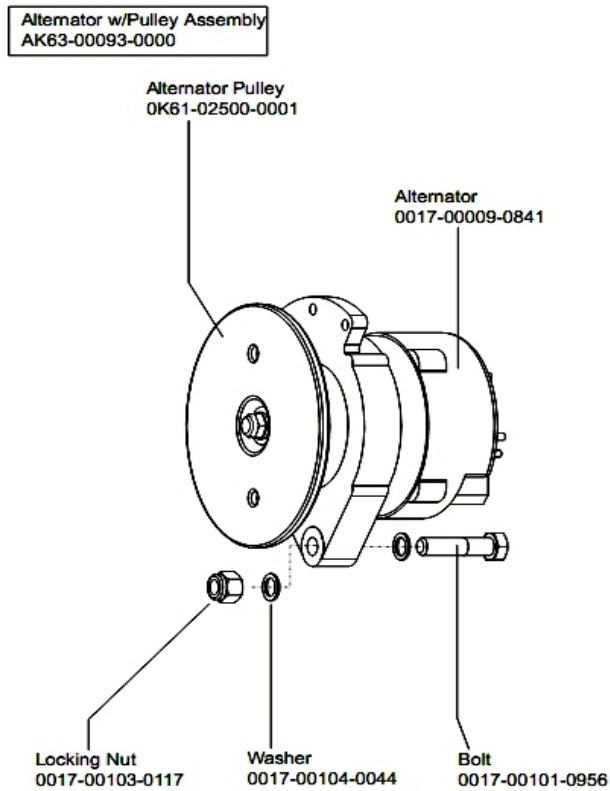

Classic Recumbent - English/English - Class A

CLSR-0103-01

Parts Manual

1/5/2019 12:33:42 PM

LifeFitness
WHAT WE LIVE FOR

Table of Contents

Alternator w/Pulley Assembly	3
Belts and 6V Battery	4
Cables	5
Console Components	6
Console Support Assembly	7
Crank Shaft and Bearing Assembly	8
Extrusion Assembly	9
Idler Bracket Assembly	10
Intermediate Shaft and Bearing Assembly	11
Locking Assembly	12
Power Control Board	13
References	14
Resistor Assembly	15
Seat Assembly	16
Seat Assembly - Bottom	17
Seat Frame Assembly	18
Seat Pads and Accessory Tray	19
Shrouds, End cap and Pedals	20
Wheel and Leveler	21

Alternator w/Pulley Assembly

Ref #	Part Number	Qty	Description
-	0017-00103-0117	1	Hardware: Locking Nut 1/2" ID
-	OK61-01027-0000	1	Flywheel: 6.75" D
-	0017-00104-0044	2	Hardware: Washer 0.75" OD
-	0017-00009-0841	1	Alternator
-	0017-00101-0956	1	Hardware: Bolt 2"
-	AK63-00093-0000	1	Alternator w/Pulley

Belts and 6V Battery

Ref #	Part Number	Qty	Description
-	0017-00101-0975	2	Hardware: Mounting Bolt 0.375"
-	GK63-00002-0079	1	Kit: Upright/Rec Belt And Pulley
-	0017-00009-1324	1	Belt: Poly-V; 49.00 IN
-	0K51-01036-0000	1	Battery Bracket
-	0017-00101-1193	2	Hardware: Screw 0.375"
-	0017-00003-0685	1	6V Battery

Cables

Ref #	Part Number	Qty	Description
-	AK19-00082-0001	1	Flat Flex Cable
-	118E-00001-0259	1	Wireless Receiver Module, Non-Coded
-	AK63-00038-0000	1	Lower Console Cable
-	AK39-00063-0000	1	Polar Cable
-	AK39-00010-0000	1	Cable Assembly: 2-sensor Handlebar
-	AK63-00050-0000	2	Reed Switch Bracket Assembly
-	AK39-00005-0001	1	10-Pin Connector Main Wiring Cable
-	AK32-00020-0001	1	Coax Cable: 90"
-	AK39-00006-0000	1	Power Cable
-	AK19-00081-0002	1	Life Pulse Extension
-	AK32-00078-0001	1	Power Extension Cable: 120"