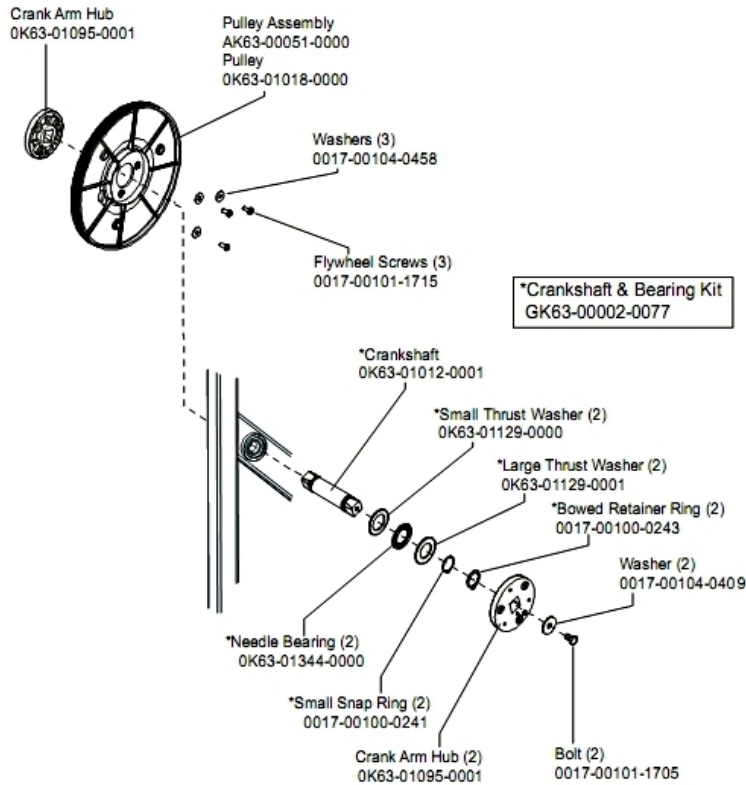

Cables

Ref #	Part Number	Qty	Description
-	AK19-00082-0001	1	Flat Flex Cable
-	118E-00001-0259	1	Wireless Receiver Module, Non-Coded
-	AK63-00038-0000	1	Lower Console Cable
-	AK39-00063-0000	1	Polar Cable
-	AK39-00010-0000	1	Cable Assembly: 2-sensor Handlebar
-	AK63-00050-0000	2	Reed Switch Bracket Assembly
-	AK39-00005-0001	1	10-Pin Connector Main Wiring Cable
-	AK32-00020-0001	1	Coax Cable: 90"
-	AK39-00006-0000	1	Power Cable
-	AK19-00081-0002	1	Life Pulse Extension
-	AK32-00078-0001	1	Power Extension Cable: 120"

Console Components

Ref #	Part Number	Qty	Description
-	OK63-01277-0000	1	Console Decal
-	AK39-00063-0000	1	Polar Cable
-	B084-92222-B000	1	Console Board - Lower
-	A084-92219-A011	1	Console Board - Upper
-	OK39-01044-0000	1	Tape
-	0017-00101-1650	13	Hardware: Phillips Pan Screw 0.375"
-	OK63-01028-0001	1	Case
-	AK39-00070-0001	1	Console English Metric
-	AK63-00165-0001	1	Bezel/Switch with Overlay English Metric
-	AK63-00121-0001	1	Console Case Assembly
-	OK63-01029-0001	1	Battery Door
-	118E-00001-0259	1	Wireless Receiver Module, Non-Coded

Console Support Assembly

Ref #	Part Number	Qty	Description
-	0017-00101-1756	4	Hardware: Frame Post Bolt 0.75"
-	OK39-01005-0001	2	Grip
-	0017-00101-1744	4	Hardware: Phillips Pan Screw
-	AK39-00003-0002	1	Console Support

Crank Shaft and Bearing Assembly

Ref #	Part Number	Qty	Description
-	0017-00101-1705	2	Hardware: Bolt 0.5"
-	0K63-01344-0000	2	Hardware: Needle Bearing
-	0K63-01012-0001	1	Crankshaft
-	GK63-00002-0077	1	Crankshaft and Bearing Kit
-	0017-00100-0241	2	Hardware: Small Snap Ring .984"
-	0K63-01129-0000	2	Hardware: Small Thrust Washer
-	0017-00100-0243	2	Hardware: Bowed Retaining Ring .984"
-	0K63-01129-0001	2	Hardware: Large Thrust Washer
-	AK63-00051-0000	1	Pulley Assembly
-	0K63-01018-0000	1	Crank Pulley
-	0017-00104-0458	3	Hardware: Flat Washer 0.75" OD
-	0017-00104-0409	2	Hardware: Washer 1.125" OD
-	0K63-01095-0001	3	Crank Arm Hub
-	0017-00101-1715	3	Hardware: TORX Cap Screw 0.625"