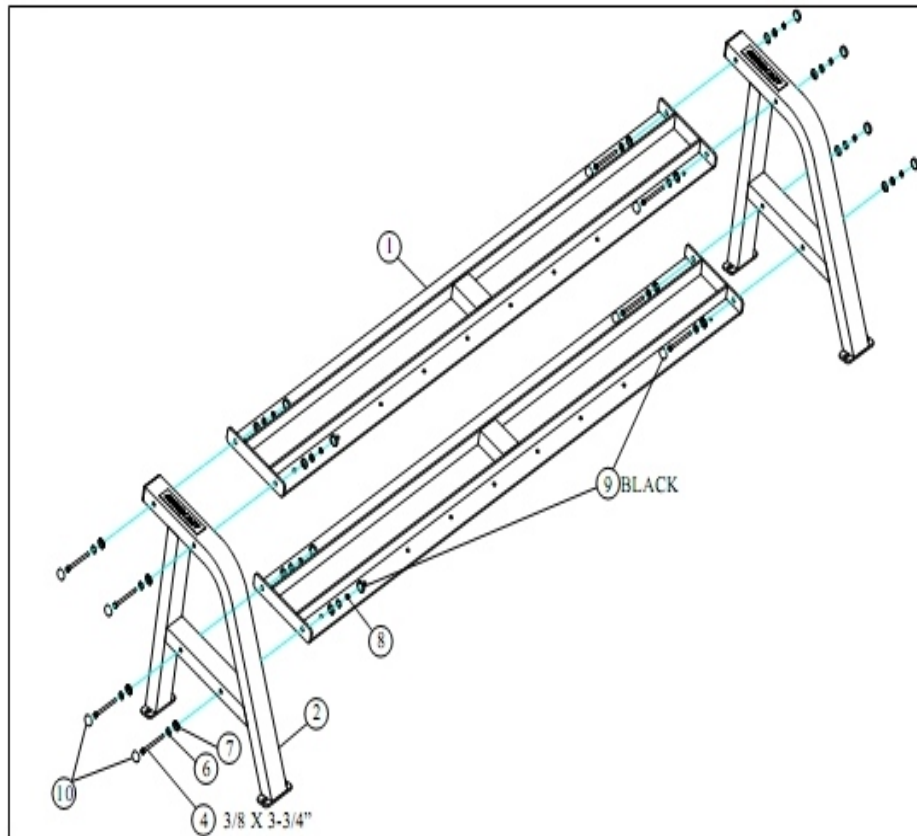

Club Series - Saddle Dumbbell Rack

CSDBS

Parts Manual

1/5/2019 13:08:04 PM

NO IMAGE AVAILABLE

Table of Contents

Component Assembly 1	3
Component Assembly 2	4

Component Assembly 1

Ref #	Part Number	Qty	Description
1	7152602	2	WLDMT, DUMBBELL TIER BLK
2	7151208	2	PTD ASSY, TIER SUPPORT RMSYWHT
2	7151207	2	PTD ASSY, TIER SUPPORT PLATN
4	3102905	8	3/8-16 X 3-3/4 UNS HEX FHB G2 ZN
6	3102514	56	Hardware: Flat Washer 3/8" ID
7	6866701	56	Washer, Right 3/8 ID
8	3102807	48	Hardware: Nut 3/8" ID
9	6866601	48	Cap, RH-20 Black
10	6866602	8	Cap, RH-20 White
10	ACU06-0357PLAT	8	Cap - Right Plate

Component Assembly 2

Ref #	Part Number	Qty	Description
1	7152602	2	WLDMT, DUMBBELL TIER BLK
3	ACUP06-0029	40	ACU: Saddle; Weight Rest
5	3108411	40	3/8-16 X 1-1/4 HXS FI SC ST BZ
6	3102514	56	Hardware: Flat Washer 3/8" ID
7	6866701	56	Washer, Right 3/8 ID
8	3102807	48	Hardware: Nut 3/8" ID
9	6866601	48	Cap, RH-20 Black