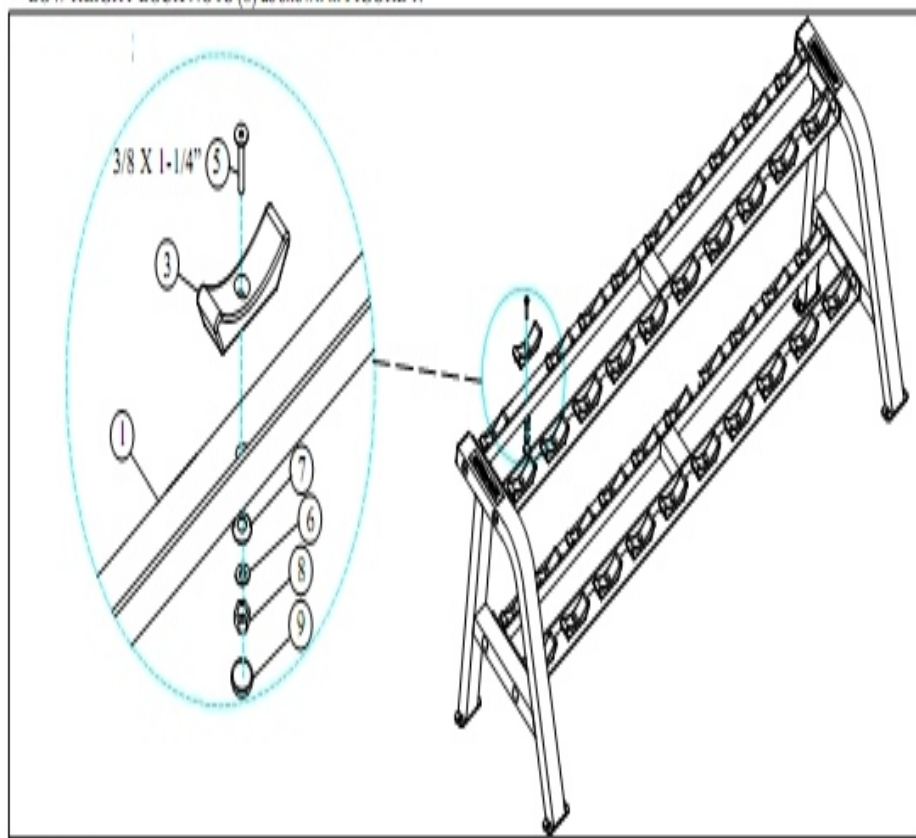

Club Series - Saddle Dumbbell Rack

CSDBS

Parts Manual

1/5/2019 13:08:04 PM

NO IMAGE AVAILABLE

Table of Contents

Component Assembly 1	3
Component Assembly 2	4

Component Assembly 1

Ref #	Part Number	Qty	Description
1	7152602	2	WLDMT, DUMBBELL TIER BLK
2	7151208	2	PTD ASSY, TIER SUPPORT RMSYWHT
2	7151207	2	PTD ASSY, TIER SUPPORT PLATN
4	3102905	8	3/8-16 X 3-3/4 UNS HEX FHB G2 ZN
6	3102514	56	Hardware: Flat Washer 3/8" ID
7	6866701	56	Washer, Right 3/8 ID
8	3102807	48	Hardware: Nut 3/8" ID
9	6866601	48	Cap, RH-20 Black
10	6866602	8	Cap, RH-20 White
10	ACU06-0357PLAT	8	Cap - Right Plate

Component Assembly 2

Ref #	Part Number	Qty	Description
1	7152602	2	WLDMT, DUMBBELL TIER BLK
3	ACUP06-0029	40	ACU: Saddle; Weight Rest
5	3108411	40	3/8-16 X 1-1/4 HXS FI SC ST BZ
6	3102514	56	Hardware: Flat Washer 3/8" ID
7	6866701	56	Washer, Right 3/8 ID
8	3102807	48	Hardware: Nut 3/8" ID
9	6866601	48	Cap, RH-20 Black