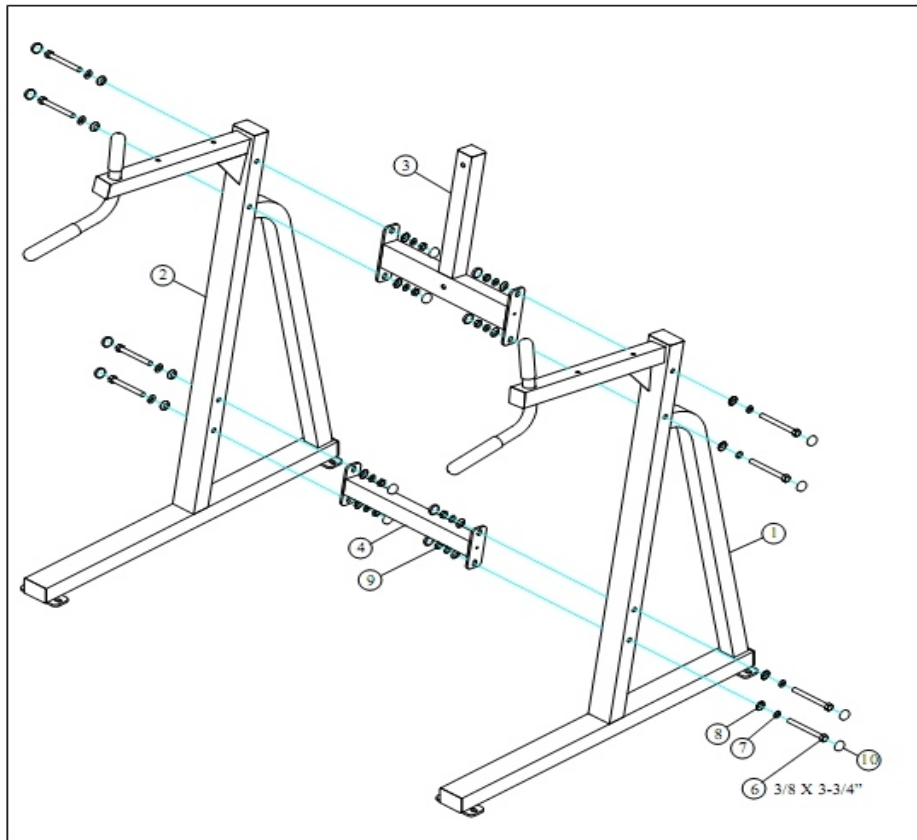

Fit Series - Vertical Knee Raise/Dip

CSVKR

Parts Manual

1/5/2019 13:18:09 PM

Table of Contents

Component Assembly 1	3
Component Assembly 2	4

Component Assembly 1

Ref #	Part Number	Qty	Description
1	7197799	1	LEFT FRAME
2	7198499	1	RIGHT FRAME
3	7198799	1	BACK SUPPORT
4	7199199	1	CROSS SUPPORT
6	3102905	8	3/8-16 X 3-3/4 UNS HEX FHB G2 ZN
7	3102514	16	Hardware: Flat Washer 3/8" ID
8	6866701	22	Washer, Right 3/8 ID
9	3102807	8	Hardware: Nut 3/8" ID
10	6866602	22	Cap, RH-20 White
10	ACU06-0357PLAT	22	Cap - Right Plate

Component Assembly 2

Ref #	Part Number	Qty	Description
1	7197799	1	LEFT FRAME
2	7198499	1	RIGHT FRAME
3	7198799	1	BACK SUPPORT
5	LEA3102904	6	375 - 16 X 3.00 HEX Head Bolt
8	6866701	22	Washer, Right 3/8 ID
10	6866602	22	Cap, RH-20 White
10	ACU06-0357PLAT	22	Cap - Right Plate
11	6930799	1	Custom
12	6930099	2	Pad, 14 X 6 Rld Edge Custom