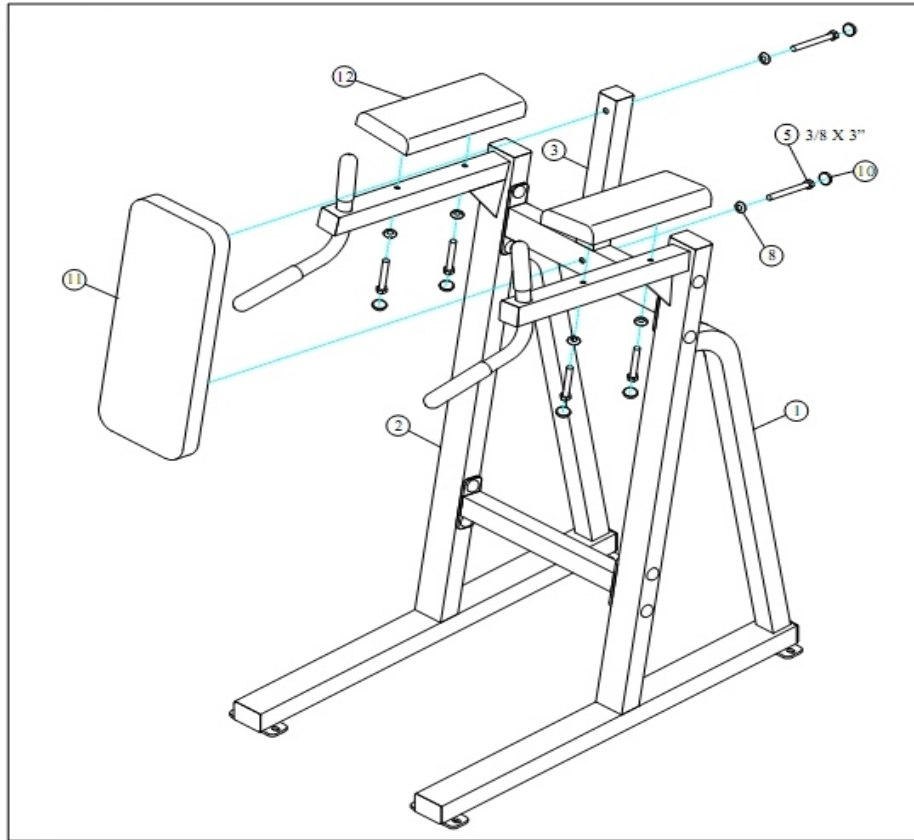

Fit Series - Vertical Knee Raise/Dip

CSVKR

Parts Manual

1/5/2019 13:18:09 PM

Table of Contents

Component Assembly 1	3
Component Assembly 2	4

Component Assembly 1

Ref #	Part Number	Qty	Description
1	7197799	1	LEFT FRAME
2	7198499	1	RIGHT FRAME
3	7198799	1	BACK SUPPORT
4	7199199	1	CROSS SUPPORT
6	3102905	8	3/8-16 X 3-3/4 UNS HEX FHB G2 ZN
7	3102514	16	Hardware: Flat Washer 3/8" ID
8	6866701	22	Washer, Right 3/8 ID
9	3102807	8	Hardware: Nut 3/8" ID
10	6866602	22	Cap, RH-20 White
10	ACU06-0357PLAT	22	Cap - Right Plate

Component Assembly 2

Ref #	Part Number	Qty	Description
1	7197799	1	LEFT FRAME
2	7198499	1	RIGHT FRAME
3	7198799	1	BACK SUPPORT
5	LEA3102904	6	375 - 16 X 3.00 HEX Head Bolt
8	6866701	22	Washer, Right 3/8 ID
10	6866602	22	Cap, RH-20 White
10	ACU06-0357PLAT	22	Cap - Right Plate
11	6930799	1	Custom
12	6930099	2	Pad, 14 X 6 Rld Edge Custom