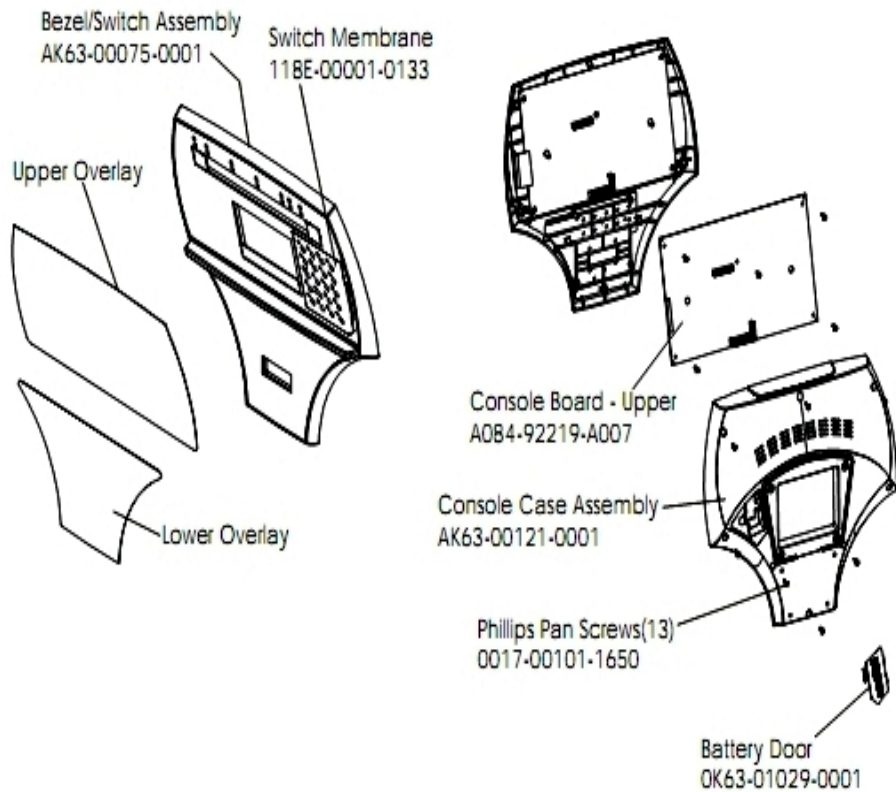

Console Assembly

Ref #	Part Number	Qty	Description
-	OK61-01382-0001	1	Overlay: Console; Upper; X9I; English; S/C-D
-	A084-92219-A007	1	Programmable Console Printed Circuit Board Assembly: Mfg; Multi; X9I BM
-	0017-00101-1650	13	Hardware: Phillips Pan Screw 0.375"
-	AK63-00075-0001	1	Bezel/Switch Assembly
-	AK61-00193-0012	1	Console-Assembly: CSX-05; English/Metric S/C-D
-	OK61-01384-0011	1	OVERLAY: LOWER; X9I
-	118E-00001-0133	1	Switch Membrane
-	OK63-01029-0001	1	Battery Door
-	AK61-00195-0011	1	Bezel/Switch with Overlay Assembly: Club Series; E
-	AK63-00121-0001	1	Console Case Assembly