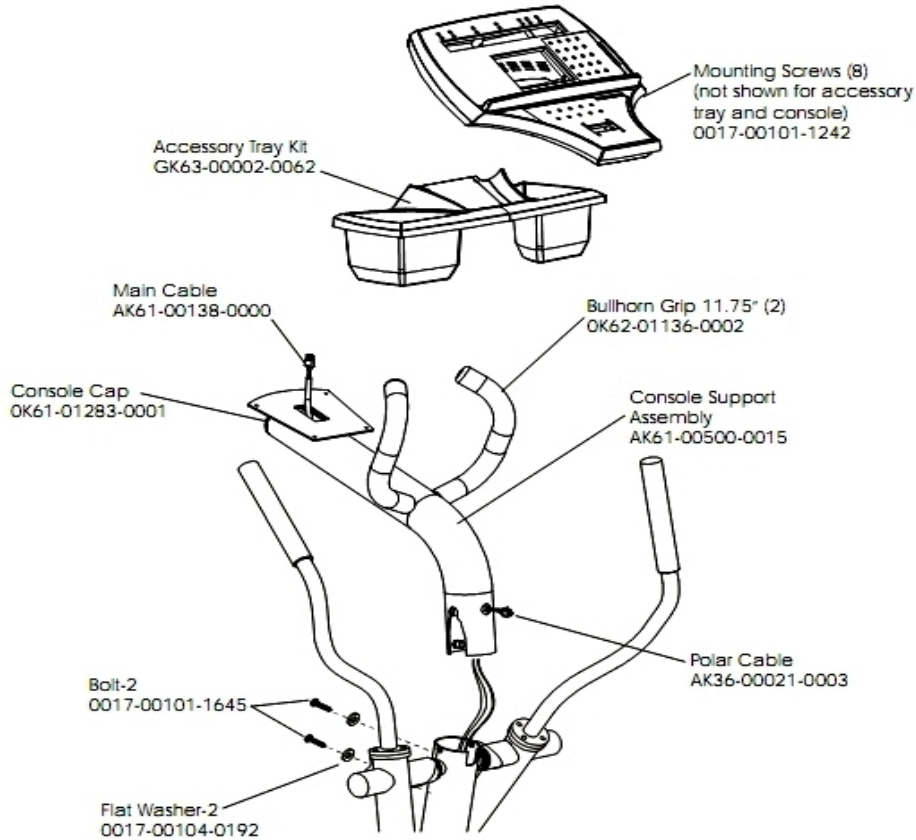

Console Support Assembly

Ref #	Part Number	Qty	Description
-	AK61-00500-0015	1	Console Support Assembly
-	OK62-01136-0002	2	Bullhorn Grip 11.75"
-	OK61-01283-0001	1	Cap
-	0017-00101-1645	2	Hardware: Bolt
-	0017-00101-1242	8	Hardware: Phillips Pan Screw 0.75"
-	GK63-00002-0062	1	Accessory Tray Kit
-	AK61-00138-0000	1	Cable-Assembly: Console; X9L C
-	AK36-00021-0003	1	Cable Assembly
-	0017-00104-0192	2	Hardware: Flat Washer 0.813" OD