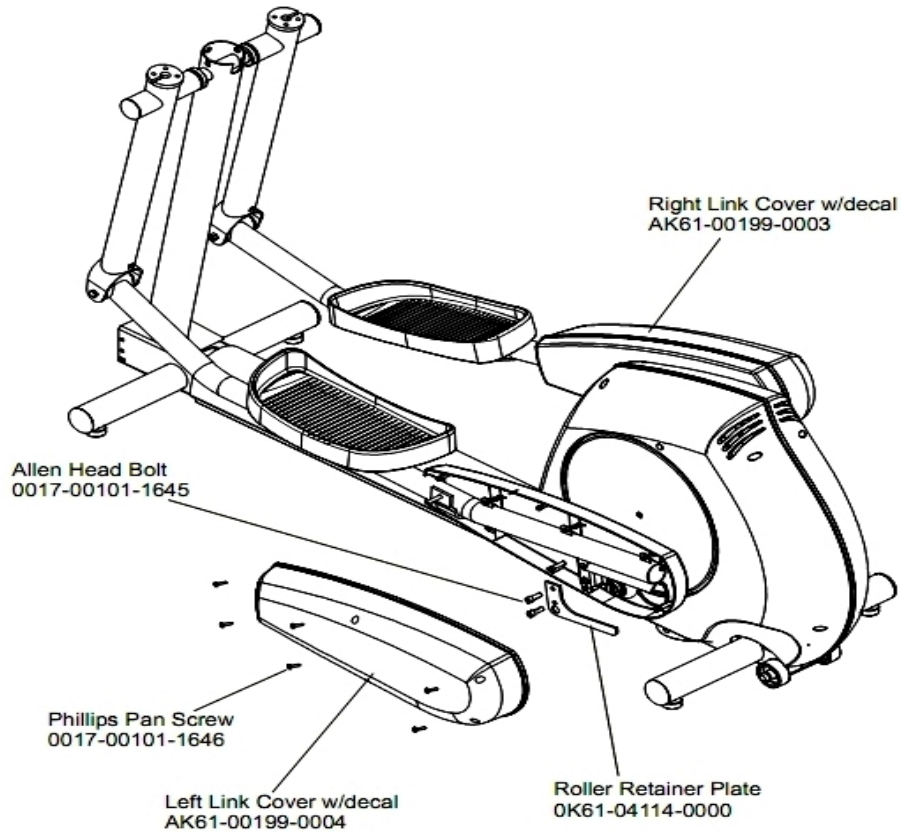

Club Series - Cross-Trainer (Base and Console)

CSX-0104-01

Parts Manual

1/5/2019 13:19:32 PM

Table of Contents

Anti-Lift Bracket and Outer Pedal Covers	3
Cables	4
Clevis and Front Frame Covers	5
Console Assembly	6
Console Support Assembly	7
Crankshaft Assembly	8
Drive Belts and Alternator	9
Drive Linkage Assembly	10
Frame Assembly	11
Miscellaneous	12
Pedal Lever Assembly	13
Rear Drive Shrouds with Decals	14
Rocker Arm Assembly	15
Rocker Arm Covers	16
Roller Assembly	17
Upper Arm and Heart Rate Assembly	18

Anti-Lift Bracket and Outer Pedal Covers

Ref #	Part Number	Qty	Description
-	0K61-04114-0000	1	Roller Retainer Plate
-	0017-00101-1646	1	Hardware: Bolt 4.25"
-	AK61-00199-0004	1	Link-Cover Assembly: Mfg; Left. C
-	AK61-00199-0003	1	Link-Cover Assembly: Mfg; Right C
-	0017-00101-1645	1	Hardware: Bolt

Clevis and Front Frame Covers

Ref #	Part Number	Qty	Description
-	AK61-00035-0000	4	Leg Leveler
-	0017-00042-1066	2	Push-on cap
-	GK61-00002-0011	1	Wheel and Cap Kit
-	AK61-00062-0001	2	Clevis Cover
-	OK61-01300-0000	1	Wheel Shaft
-	0017-00101-1242	20	Hardware: Phillips Pan Screw 0.75"
-	OK61-06210-0004	1	Cover: Front; Right; E
-	OK61-01284-0304	4	Stabilizer Cap
-	0017-00042-1147	14	Hardware: Nylon Grommet
-	OK61-06200-0004	1	Cover: Front; Left; S/C-E
-	0017-00042-0674	2	Wheel

Crankshaft Assembly

Ref #	Part Number	Qty	Description
-	OK61-01360-0002	1	Crankshaft w/plate
-	OK61-02409-0000	1	Poly-V Crank Pulley
-	0017-00100-0152	2	Hardware: Retaining Ring 1"
-	0017-00103-0019	4	Hardware: Locking Nut 1/4" ID
-	0017-00101-1551	4	Hardware: Hex Bolt 1.25"
-	OK53-01181-0000	2	Hardware: Pillow Block Bearing
-	AK62-00186-0000	1	Magnet-Standoff Assembly
-	AK61-00157-0004	1	Crankshaft-Assembly: Club Series; Mfg
-	OK61-02302-0001	1	Crankshaft Plate
-	0017-00101-1282	1	Hardware: TORX Screw 0.375"
-	0017-00104-0144	1	Hardware: Washer 0.625" OD