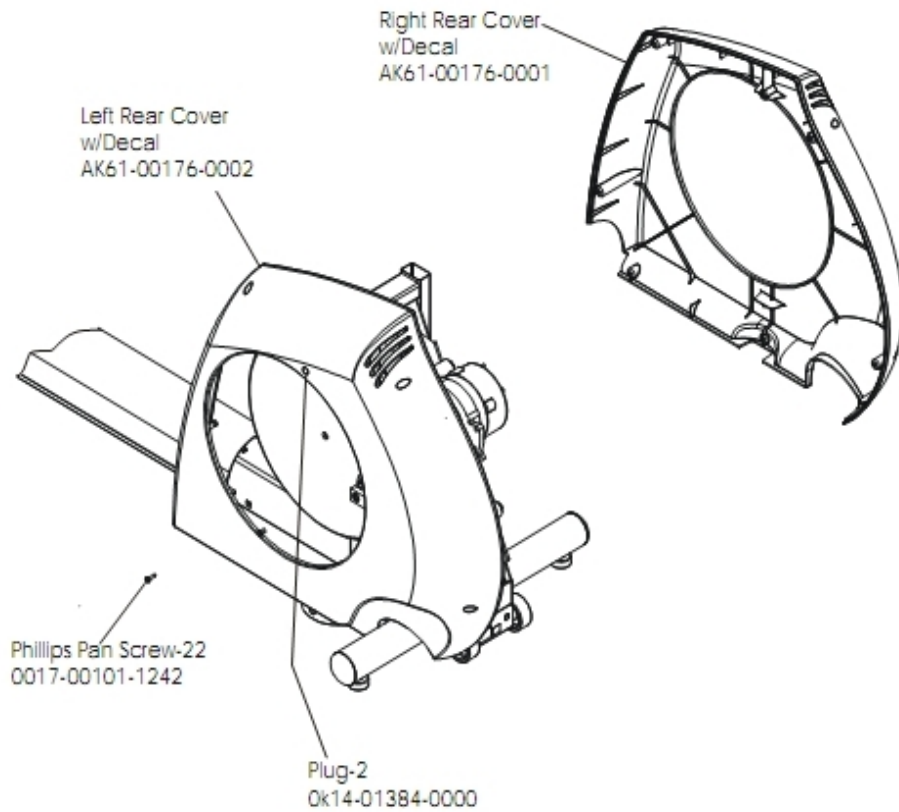

Rear Drive Shrouds with Decals

Ref #	Part Number	Qty	Description
-	AK61-00176-0001	1	Link Cover with Decal: Right
-	OK14-01384-0000	2	Plug
-	0017-00101-1242	22	Hardware: Phillips Pan Screw 0.75"
-	AK61-00176-0002	1	Link Cover with Decal: Left