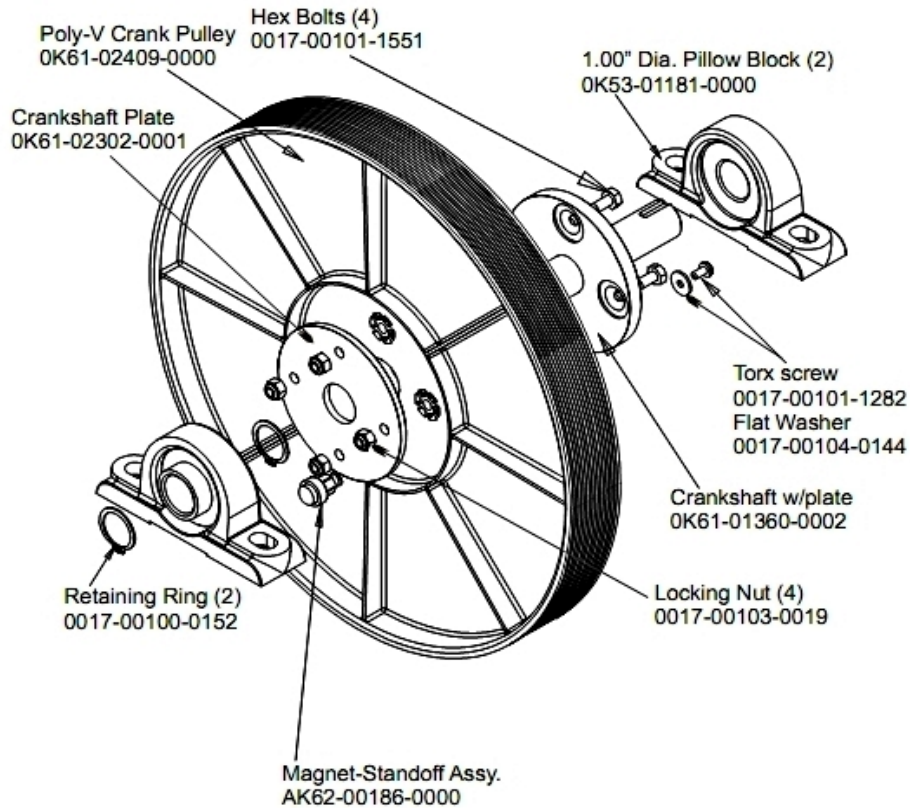

Crankshaft Assembly

Ref #	Part Number	Qty	Description
-	OK61-01360-0002	1	Crankshaft w/plate
-	OK61-02409-0000	1	Poly-V Crank Pulley
-	0017-00100-0152	2	Hardware: Retaining Ring 1"
-	0017-00103-0019	4	Hardware: Locking Nut 1/4" ID
-	0017-00101-1551	4	Hardware: Hex Bolt 1.25"
-	OK53-01181-0000	2	Hardware: Pillow Block Bearing
-	AK62-00186-0000	1	Magnet-Standoff Assembly
-	AK61-00157-0004	1	Crankshaft-Assembly: Club Series; Mfg
-	OK61-02302-0001	1	Crankshaft Plate
-	0017-00101-1282	1	Hardware: TORX Screw 0.375"
-	0017-00104-0144	1	Hardware: Washer 0.625" OD