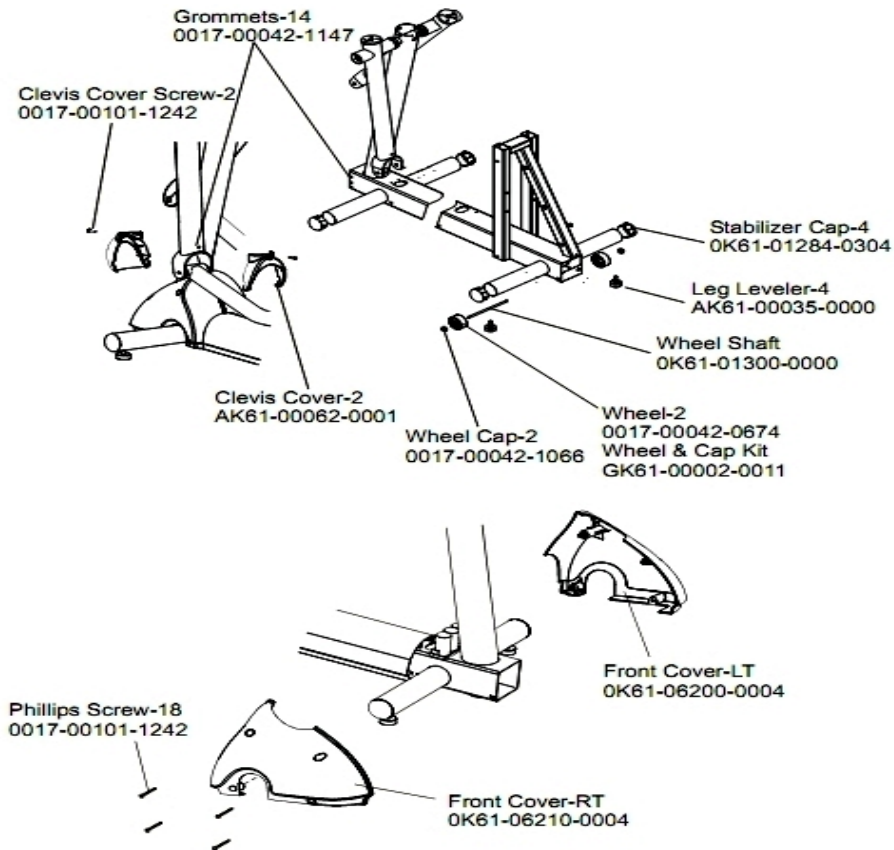

Club Series - Cross-Trainer (Base and Console)

CSX-0104-01

Parts Manual

1/5/2019 13:19:32 PM

Table of Contents

Anti-Lift Bracket and Outer Pedal Covers	3
Cables	4
Clevis and Front Frame Covers	5
Console Assembly	6
Console Support Assembly	7
Crankshaft Assembly	8
Drive Belts and Alternator	9
Drive Linkage Assembly	10
Frame Assembly	11
Miscellaneous	12
Pedal Lever Assembly	13
Rear Drive Shrouds with Decals	14
Rocker Arm Assembly	15
Rocker Arm Covers	16
Roller Assembly	17
Upper Arm and Heart Rate Assembly	18

Anti-Lift Bracket and Outer Pedal Covers

Ref #	Part Number	Qty	Description
-	0K61-04114-0000	1	Roller Retainer Plate
-	0017-00101-1646	1	Hardware: Bolt 4.25"
-	AK61-00199-0004	1	Link-Cover Assembly: Mfg; Left. C
-	AK61-00199-0003	1	Link-Cover Assembly: Mfg; Right C
-	0017-00101-1645	1	Hardware: Bolt

Clevis and Front Frame Covers

Ref #	Part Number	Qty	Description
-	AK61-00035-0000	4	Leg Leveler
-	0017-00042-1066	2	Push-on cap
-	GK61-00002-0011	1	Wheel and Cap Kit
-	AK61-00062-0001	2	Clevis Cover
-	OK61-01300-0000	1	Wheel Shaft
-	0017-00101-1242	20	Hardware: Phillips Pan Screw 0.75"
-	OK61-06210-0004	1	Cover: Front; Right; E
-	OK61-01284-0304	4	Stabilizer Cap
-	0017-00042-1147	14	Hardware: Nylon Grommet
-	OK61-06200-0004	1	Cover: Front; Left; S/C-E
-	0017-00042-0674	2	Wheel

Crankshaft Assembly

Ref #	Part Number	Qty	Description
-	OK61-01360-0002	1	Crankshaft w/plate
-	OK61-02409-0000	1	Poly-V Crank Pulley
-	0017-00100-0152	2	Hardware: Retaining Ring 1"
-	0017-00103-0019	4	Hardware: Locking Nut 1/4" ID
-	0017-00101-1551	4	Hardware: Hex Bolt 1.25"
-	OK53-01181-0000	2	Hardware: Pillow Block Bearing
-	AK62-00186-0000	1	Magnet-Standoff Assembly
-	AK61-00157-0004	1	Crankshaft-Assembly: Club Series; Mfg
-	OK61-02302-0001	1	Crankshaft Plate
-	0017-00101-1282	1	Hardware: TORX Screw 0.375"
-	0017-00104-0144	1	Hardware: Washer 0.625" OD