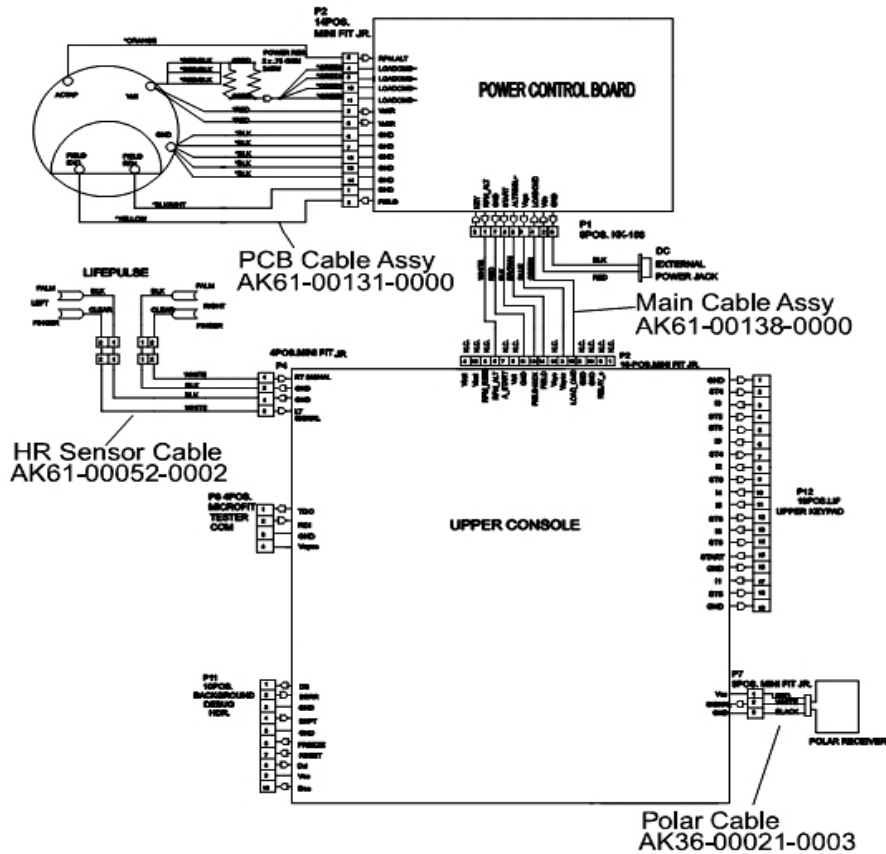

Club Series - Cross-Trainer (Base and Console)

CSX-0104-01

Parts Manual

1/5/2019 13:19:32 PM

Table of Contents

Anti-Lift Bracket and Outer Pedal Covers	3
Cables	4
Clevis and Front Frame Covers	5
Console Assembly	6
Console Support Assembly	7
Crankshaft Assembly	8
Drive Belts and Alternator	9
Drive Linkage Assembly	10
Frame Assembly	11
Miscellaneous	12
Pedal Lever Assembly	13
Rear Drive Shrouds with Decals	14
Rocker Arm Assembly	15
Rocker Arm Covers	16
Roller Assembly	17
Upper Arm and Heart Rate Assembly	18

Anti-Lift Bracket and Outer Pedal Covers

Ref #	Part Number	Qty	Description
-	0K61-04114-0000	1	Roller Retainer Plate
-	0017-00101-1646	1	Hardware: Bolt 4.25"
-	AK61-00199-0004	1	Link-Cover Assembly: Mfg; Left. C
-	AK61-00199-0003	1	Link-Cover Assembly: Mfg; Right C
-	0017-00101-1645	1	Hardware: Bolt

Cables

Ref #	Part Number	Qty	Description
-	AK36-00021-0003	1	Cable Assembly
-	AK61-00131-0000	1	Cable-Assembly: Power-Control; X9 D
-	AK61-00052-0002	1	Lifepulse Sensor Cable
-	AK61-00138-0000	1	Cable-Assembly: Console; X9L C

Crankshaft Assembly

Ref #	Part Number	Qty	Description
-	OK61-01360-0002	1	Crankshaft w/plate
-	OK61-02409-0000	1	Poly-V Crank Pulley
-	0017-00100-0152	2	Hardware: Retaining Ring 1"
-	0017-00103-0019	4	Hardware: Locking Nut 1/4" ID
-	0017-00101-1551	4	Hardware: Hex Bolt 1.25"
-	OK53-01181-0000	2	Hardware: Pillow Block Bearing
-	AK62-00186-0000	1	Magnet-Standoff Assembly
-	AK61-00157-0004	1	Crankshaft-Assembly: Club Series; Mfg
-	OK61-02302-0001	1	Crankshaft Plate
-	0017-00101-1282	1	Hardware: TORX Screw 0.375"
-	0017-00104-0144	1	Hardware: Washer 0.625" OD