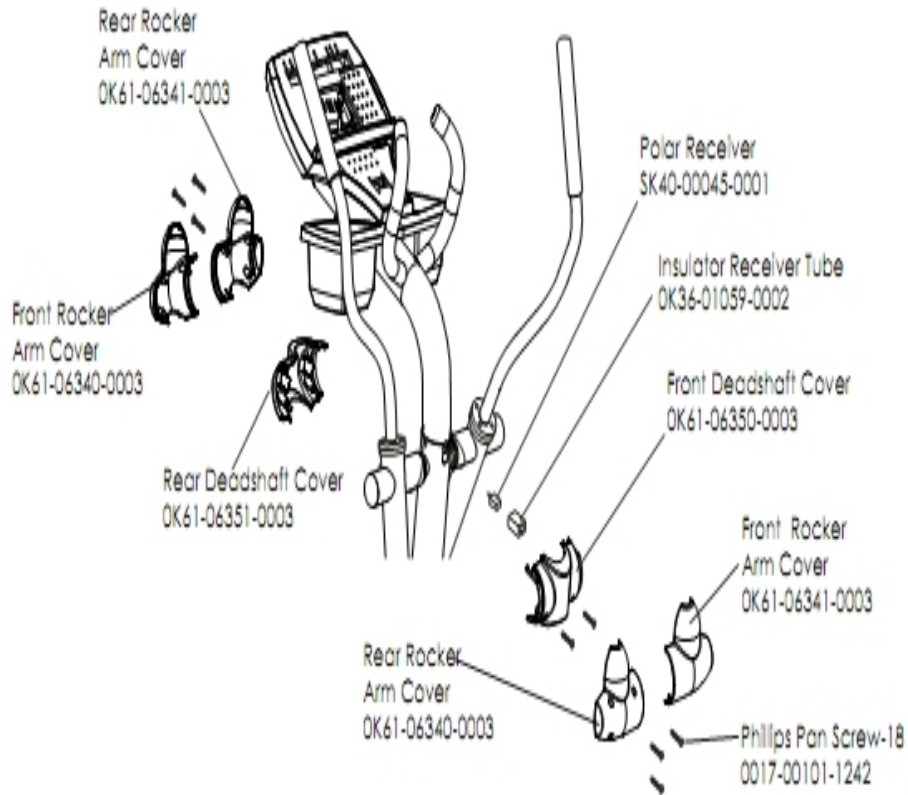

Rocker Arm Covers

Ref #	Part Number	Qty	Description
-	OK61-06340-0003	2	Front Rocker Arm Cover
-	OK61-06350-0003	1	Front Deadshaft Cover
-	SK40-00045-0001	1	Polar HR Kit
-	OK61-06341-0003	2	Front Rocker Arm Cover
-	OK36-01059-0002	1	Insulator Receiver Tube
-	OK61-06351-0003	1	Rear Deadshaft Cover
-	0017-00101-1242	18	Hardware: Phillips Pan Screw 0.75"