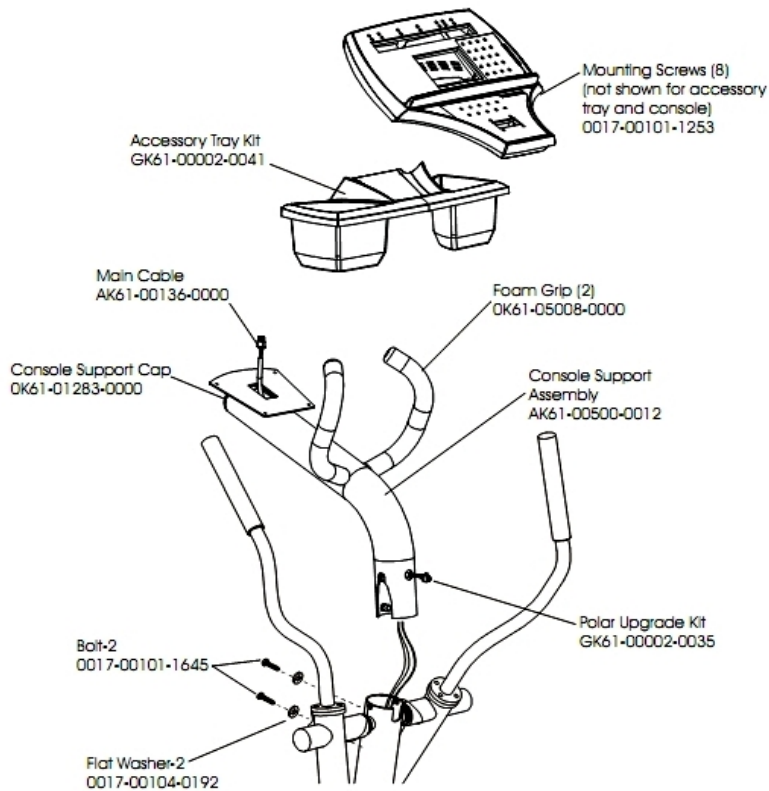

Console Support Assembly

Ref #	Part Number	Qty	Description
-	0017-00101-1645	1	Hardware: Bolt
-	AK61-00500-0012	1	Console Support Assembly
-	GK63-00002-0004	1	Accessory Tray
-	0017-00101-1253	1	Hardware: Screw
-	OK61-05008-0000	1	Foam Grip
-	OK61-01283-0000	1	Console Support Cap
-	0017-00104-0192	2	Hardware: Flat Washer 0.813" OD
-	GK61-00002-0035	1	Polar Upgrade Kit
-	AK61-00136-0000	1	Main Cable