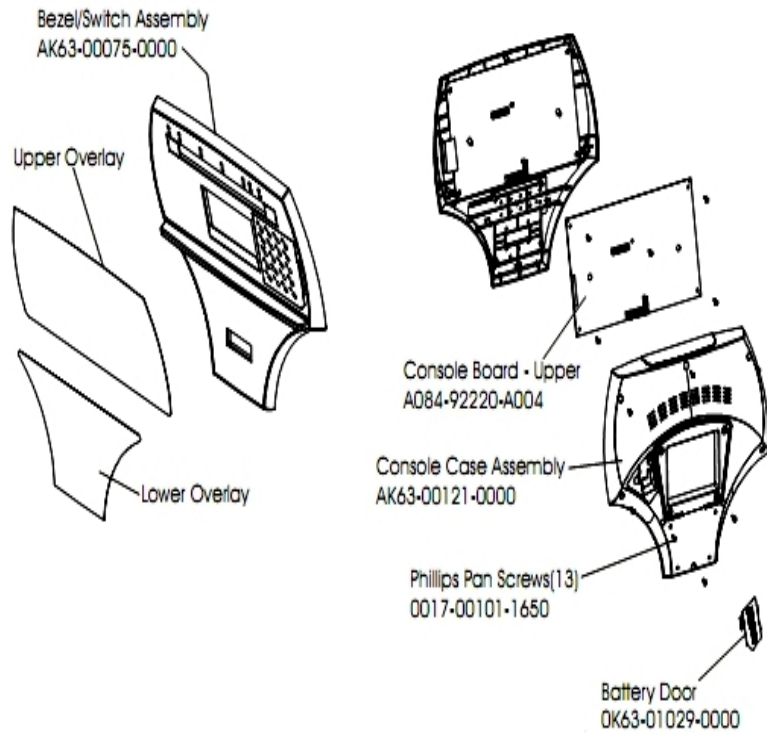

Console Assembly

Ref #	Part Number	Qty	Description
-	OK61-01315-0001	1	Lower Overlay English/Met
-	0017-00101-1650	1	Hardware: Phillips Pan Screw 0.375"
-	AK63-00075-0000	1	Bezel/Switch Assembly
-	OK63-01029-0000	1	Battery Door
-	AK63-00121-0000	1	Console Case Assembly
-	AK61-00122-0001	1	Overlay/Bezel: English/Metric
-	A084-92220-A004	1	Console Board - Upper
-	AK61-00121-0001R	1	Console: English/Metric
-	OK61-01281-0001	1	Upper Overlay English/Met