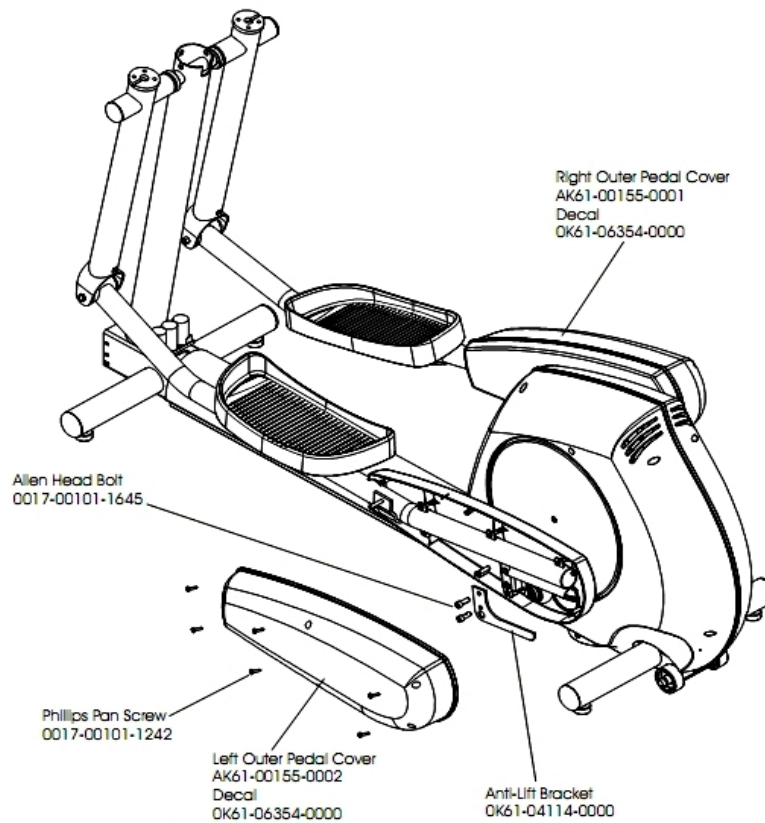

CT8500 Cross-Trainer Rear Drive Universal Console

CT85-0100-03

Parts Manual

1/5/2019 13:21:01 PM

Table of Contents

Anti-Lift Bracket And Outer Pedal Covers.....	3
Battery, Brackets, And Frame Cover.....	4
Cables.....	5
Clevis And Front Frame Covers.....	6
Console Assembly.....	7
Console Support Assembly.....	8
Crankshaft Assembly.....	9
Crank Arm W/Roller Assembly.....	10
Drive Belts And Alternator.....	11
Final Frame Drive Linkage Assembly.....	12
General Assembly.....	13
Pedal Lever Assembly.....	14
Rear Drive Shrouds W/Decals.....	15
Rocker Arm Assembly.....	16
Rocker Arm Covers.....	17
Upper Arm Heart Rate Assembly.....	18

Anti-Lift Bracket And Outer Pedal Covers

Ref #	Part Number	Qty	Description
-	OK61-06354-0000	2	Decal
-	0017-00101-1242	6	Hardware: Phillips Pan Screw 0.75"
-	AK61-00155-0002	1	Outer Pedal Cover: Left
-	OK61-04114-0000	1	Roller Retainer Plate
-	AK61-00155-0001	1	Outer Pedal Cover: Right
-	0017-00101-1645	6	Hardware: Bolt

Battery, Brackets, And Frame Cover

Ref #	Part Number	Qty	Description
-	GK61-00002-0045	1	Power Control Board
-	GK61-00002-0019	1	Cover
-	GK61-00002-0044	1	Resistor Bracket Assembly
-	0017-00104-0192	4	Hardware: Flat Washer 0.813" OD
-	0017-00003-0685	1	6V Battery
-	0017-00101-1608	1	Hardware: Hex Bolt
-	0017-00103-0025	4	Hardware: Locking Nut 3/8" ID
-	0017-00101-1635	5	Hardware: Hex Bolt 1"
-	GK61-01055-0001	1	Spacer
-	0017-00101-1282	1	Hardware: TORX Screw 0.375"

Ref #	Part Number	Qty	Description
-	AK61-00035-0000	1	Leg Leveler
-	AK61-00062-0000	1	Clevis Cover
-	OK61-04115-0002	1	Adhesive Tape
-	OK61-06240-0000	1	Front Cover Left
-	0017-00042-0674	1	Wheel
-	0017-00042-0754	8	Hardware: Grommet
-	0017-00042-1066	1	Push-on cap
-	OK61-01284-0000	1	Stabilizer Cap
-	0017-00101-1242	2	Hardware: Phillips Pan Screw 0.75"
-	OK61-01300-0000	1	Wheel Shaft
-	OK61-06250-0000	1	Front Cover Right