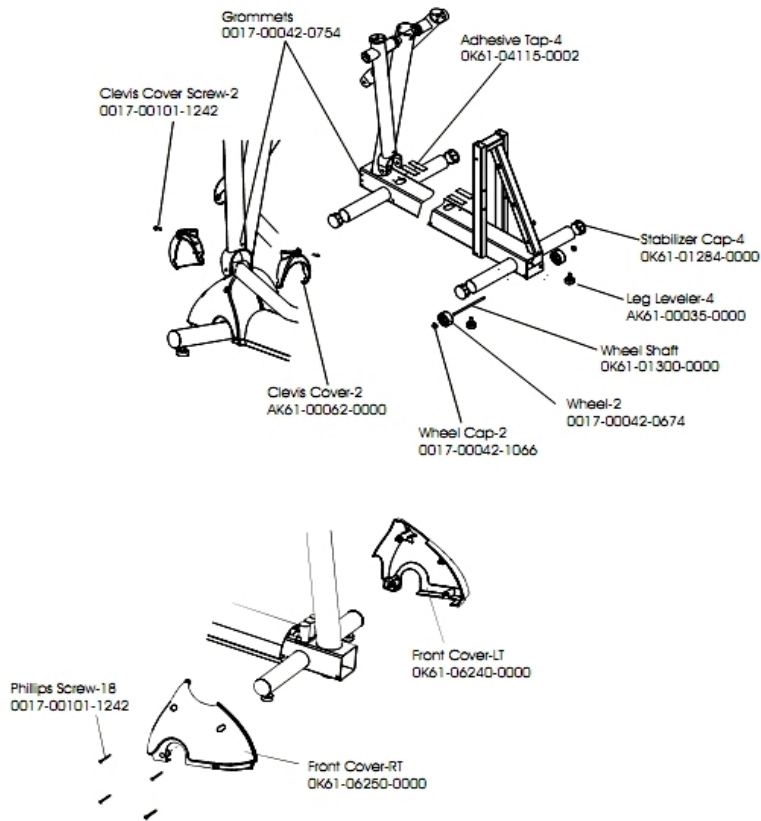

CT8500 Cross-Trainer Rear Drive Universal Console

CT85-0100-03

Parts Manual

1/5/2019 13:21:01 PM

Table of Contents

Anti-Lift Bracket And Outer Pedal Covers.....	3
Battery, Brackets, And Frame Cover.....	4
Cables.....	5
Clevis And Front Frame Covers.....	6
Console Assembly.....	7
Console Support Assembly.....	8
Crankshaft Assembly.....	9
Crank Arm W/Roller Assembly.....	10
Drive Belts And Alternator.....	11
Final Frame Drive Linkage Assembly.....	12
General Assembly.....	13
Pedal Lever Assembly.....	14
Rear Drive Shrouds W/Decals.....	15
Rocker Arm Assembly.....	16
Rocker Arm Covers.....	17
Upper Arm Heart Rate Assembly.....	18

Anti-Lift Bracket And Outer Pedal Covers

Ref #	Part Number	Qty	Description
-	OK61-06354-0000	2	Decal
-	0017-00101-1242	6	Hardware: Phillips Pan Screw 0.75"
-	AK61-00155-0002	1	Outer Pedal Cover: Left
-	OK61-04114-0000	1	Roller Retainer Plate
-	AK61-00155-0001	1	Outer Pedal Cover: Right
-	0017-00101-1645	6	Hardware: Bolt

Battery, Brackets, And Frame Cover

Ref #	Part Number	Qty	Description
-	GK61-00002-0045	1	Power Control Board
-	GK61-00002-0019	1	Cover
-	GK61-00002-0044	1	Resistor Bracket Assembly
-	0017-00104-0192	4	Hardware: Flat Washer 0.813" OD
-	0017-00003-0685	1	6V Battery
-	0017-00101-1608	1	Hardware: Hex Bolt
-	0017-00103-0025	4	Hardware: Locking Nut 3/8" ID
-	0017-00101-1635	5	Hardware: Hex Bolt 1"
-	GK61-01055-0001	1	Spacer
-	0017-00101-1282	1	Hardware: TORX Screw 0.375"

Ref #	Part Number	Qty	Description
-	AK61-00035-0000	1	Leg Leveler
-	AK61-00062-0000	1	Clevis Cover
-	OK61-04115-0002	1	Adhesive Tape
-	OK61-06240-0000	1	Front Cover Left
-	0017-00042-0674	1	Wheel
-	0017-00042-0754	8	Hardware: Grommet
-	0017-00042-1066	1	Push-on cap
-	OK61-01284-0000	1	Stabilizer Cap
-	0017-00101-1242	2	Hardware: Phillips Pan Screw 0.75"
-	OK61-01300-0000	1	Wheel Shaft
-	OK61-06250-0000	1	Front Cover Right