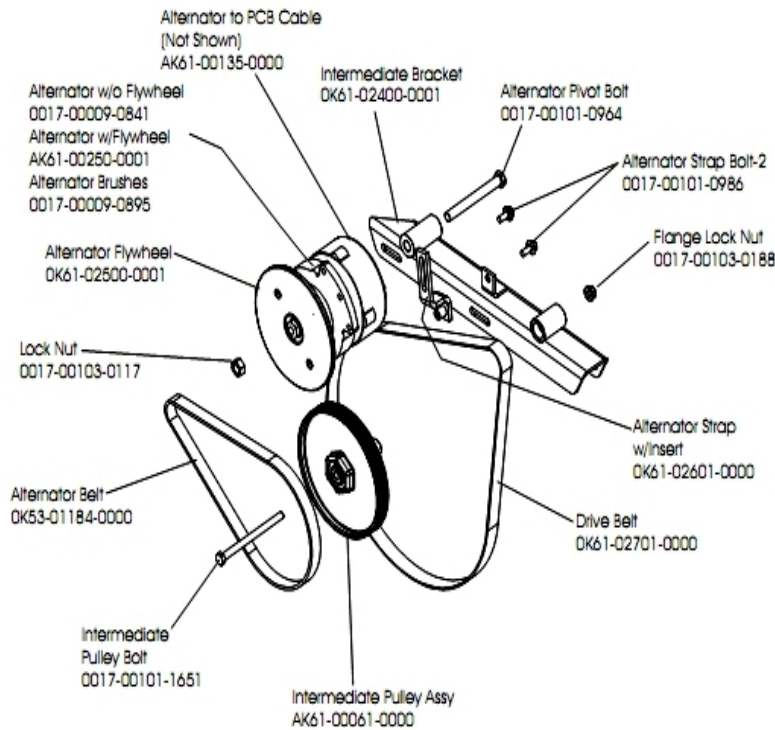

Drive Belts And Alternator

Ref #	Part Number	Qty	Description
-	0017-00101-0986	1	Hardware: Bolt 0.75"
-	AK61-00061-0000	1	Intermediate Pulley Assembly
-	OK53-01447-0000	1	Belt: Poly-V; 32"
-	OK61-01027-0000	1	Flywheel: 6.75" D
-	GK61-00002-0056	1	KIT: CROSS TRAINER BELT AND PULLEY
-	AK61-00250-0001	1	Alternator w/Flywheel
-	OK61-02601-0000	1	Alternator Strap with Insert
-	AK61-00135-0000	1	Power Control Cable Assembly
-	0017-00103-0188	1	Hardware: Flange Lock Nut 3/8" ID
-	0017-00101-1651	1	Hardware: Intermediate Pulley Bolt 5.5"
-	0017-00009-0841	1	Alternator
-	0017-00101-0964	1	Hardware: Alternator Pivot Bolt 4.5"
-	0017-00009-0895	1	Alternator Brush Kit
-	OK61-02400-0001	1	Intermediate Bracket
-	0017-00103-0117	1	Hardware: Locking Nut 1/2" ID