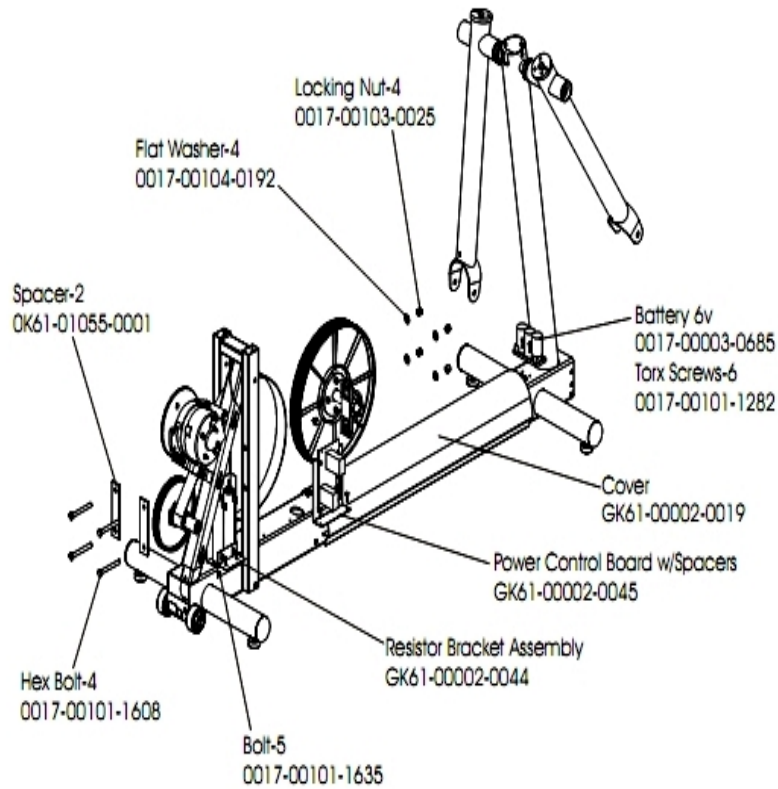

Battery, Brackets, And Frame Cover

Ref #	Part Number	Qty	Description
-	GK61-00002-0045	1	Power Control Board
-	GK61-00002-0019	1	Cover
-	GK61-00002-0044	1	Resistor Bracket Assembly
-	0017-00104-0192	4	Hardware: Flat Washer 0.813" OD
-	0017-00003-0685	1	6V Battery
-	0017-00101-1608	1	Hardware: Hex Bolt
-	0017-00103-0025	4	Hardware: Locking Nut 3/8" ID
-	0017-00101-1635	5	Hardware: Hex Bolt 1"
-	GK61-01055-0001	1	Spacer
-	0017-00101-1282	1	Hardware: TORX Screw 0.375"