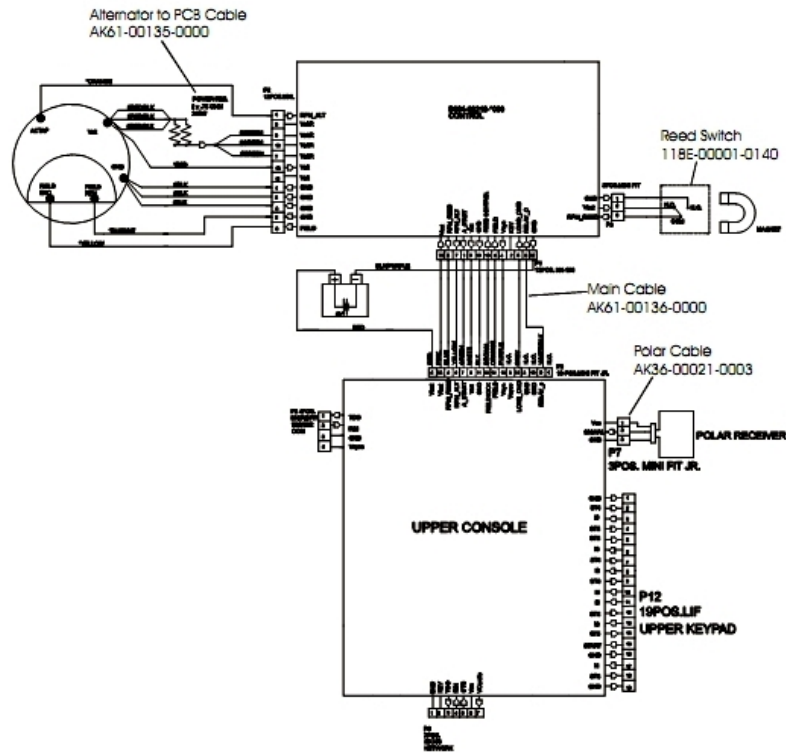

Cables

Ref #	Part Number	Qty	Description
-	AK36-00021-0003	1	Cable Assembly
-	118E-00001-0140	1	Reed Switch SPDT
-	AK61-00135-0000	1	Power Control Cable Assembly
-	AK61-00136-0000	1	Main Cable