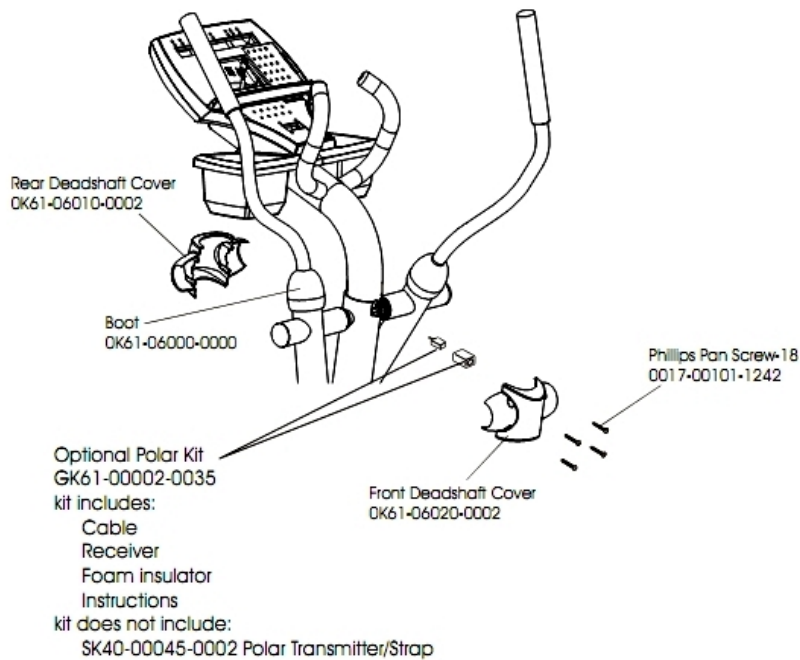

Rocker Arm Covers

Ref #	Part Number	Qty	Description
-	OK61-06010-0002	1	Rear Cover
-	0017-00101-1242	1	Hardware: Phillips Pan Screw 0.75"
-	SK40-00045-0002	1	Chest Strap - Small
-	OK61-06000-0000	1	Boot
-	GK61-00002-0035	1	Polar Upgrade Kit
-	OK61-06020-0002	1	Front Cover