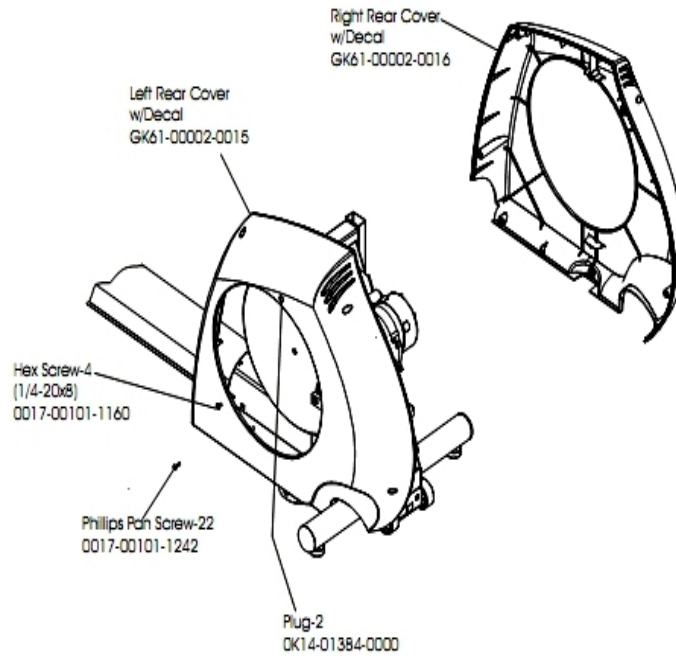

Rear Drive Shrouds W/Decals

Ref #	Part Number	Qty	Description
-	0017-00101-1160	1	Hardware: Hex Screw
-	GK61-00002-0015	1	Left Rear Cover with Decal
-	OK14-01384-0000	1	Plug
-	GK61-00002-0016	1	Right Rear Cover with Decal
-	0017-00101-1242	1	Hardware: Phillips Pan Screw 0.75"