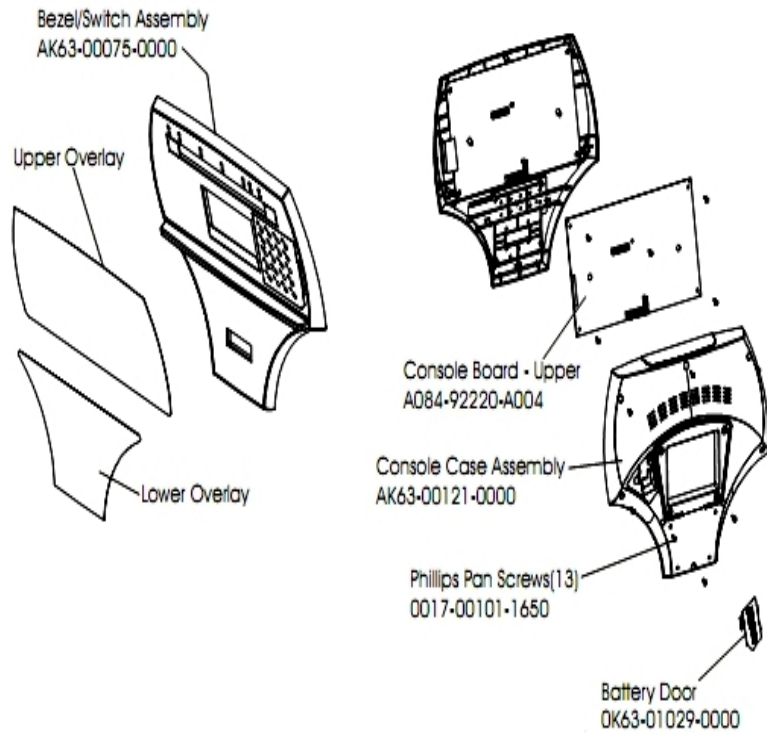

Console Assembly

Ref #	Part Number	Qty	Description
-	AK63-00075-0000	1	Bezel/Switch Assembly
-	AK61-00122-0004	1	Overlay/Bezel: Spanish/Metric
-	AK61-00121-0004	1	Console: Spanish/Metric
-	AK63-00121-0000	1	Console Case Assembly
-	0017-00101-1650	1	Hardware: Phillips Pan Screw 0.375"
-	A084-92220-A004	1	Console Board - Upper
-	0K61-01281-0004	1	Upper Overlay Spanish/Metric
-	0K61-01315-0004	1	Lower Overlay Spanish/Metric
-	0K63-01029-0000	1	Battery Door