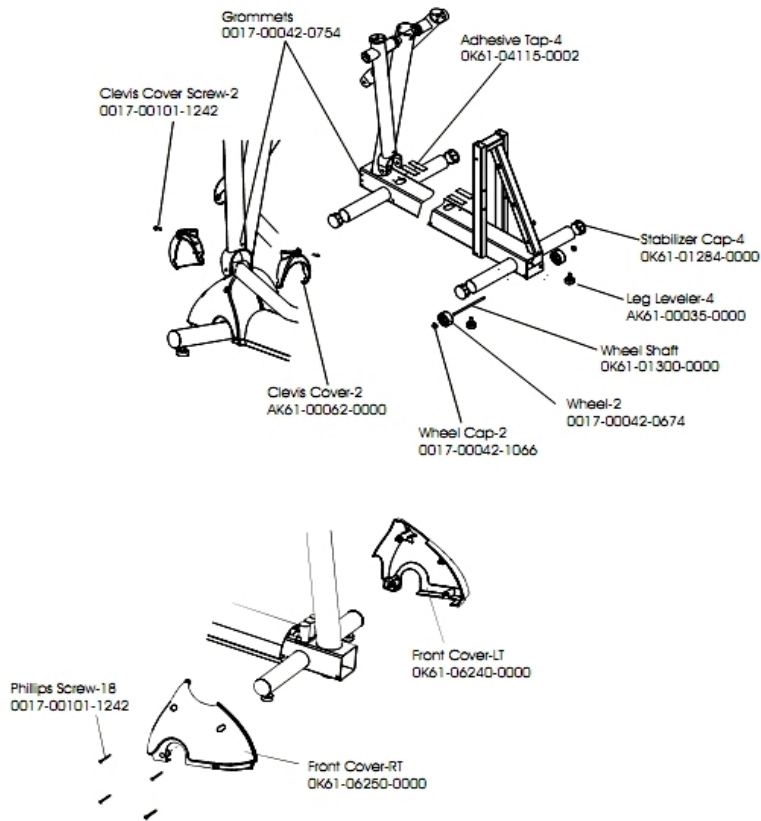

CT8500 Cross-Trainer Rear Drive Universal Console

CT85-0400-03

Parts Manual

1/5/2019 13:21:02 PM

Table of Contents

Anti-Lift Bracket And Outer Pedal Covers.....	3
Battery, Brackets, And Frame Cover.....	4
Cables.....	5
Clevis And Front Frame Covers.....	6
Console Assembly.....	7
Console Support Assembly.....	8
Crankshaft Assembly.....	9
Crank Arm W/Roller Assembly.....	10
Drive Belts And Alternator.....	11
Final Frame Drive Linkage Assembly.....	12
General Assembly.....	13
Pedal Lever Assembly.....	14
Rear Drive Shrouds W/Decals.....	15
Rocker Arm Assembly.....	16
Rocker Arm Covers.....	17
Upper Arm Heart Rate Assembly.....	18

Anti-Lift Bracket And Outer Pedal Covers

Ref #	Part Number	Qty	Description
-	AK61-00155-0001	1	Outer Pedal Cover: Right
-	AK61-00155-0002	1	Outer Pedal Cover: Left
-	0017-00101-1645	6	Hardware: Bolt
-	OK61-06354-0000	2	Decal
-	0017-00101-1242	6	Hardware: Phillips Pan Screw 0.75"
-	OK61-04114-0000	1	Roller Retainer Plate

Battery, Brackets, And Frame Cover

Ref #	Part Number	Qty	Description
-	0017-00003-0685	1	6V Battery
-	0017-00101-1608	1	Hardware: Hex Bolt
-	0017-00104-0192	4	Hardware: Flat Washer 0.813" OD
-	GK61-00002-0044	1	Resistor Bracket Assembly
-	0017-00103-0025	4	Hardware: Locking Nut 3/8" ID
-	GK61-00002-0045	1	Power Control Board
-	0017-00101-1282	1	Hardware: TORX Screw 0.375"
-	GK61-01055-0001	1	Spacer
-	0017-00101-1635	5	Hardware: Hex Bolt 1"
-	GK61-00002-0019	1	Cover

Ref #	Part Number	Qty	Description
-	OK61-06250-0000	1	Front Cover Right
-	0017-00101-1242	2	Hardware: Phillips Pan Screw 0.75"
-	OK61-01300-0000	1	Wheel Shaft
-	OK61-01284-0000	1	Stabilizer Cap
-	0017-00042-1066	1	Push-on cap
-	0017-00042-0754	8	Hardware: Grommet
-	0017-00042-0674	1	Wheel
-	OK61-06240-0000	1	Front Cover Left
-	OK61-04115-0002	1	Adhesive Tape
-	AK61-00062-0000	1	Clevis Cover
-	AK61-00035-0000	1	Leg Leveler