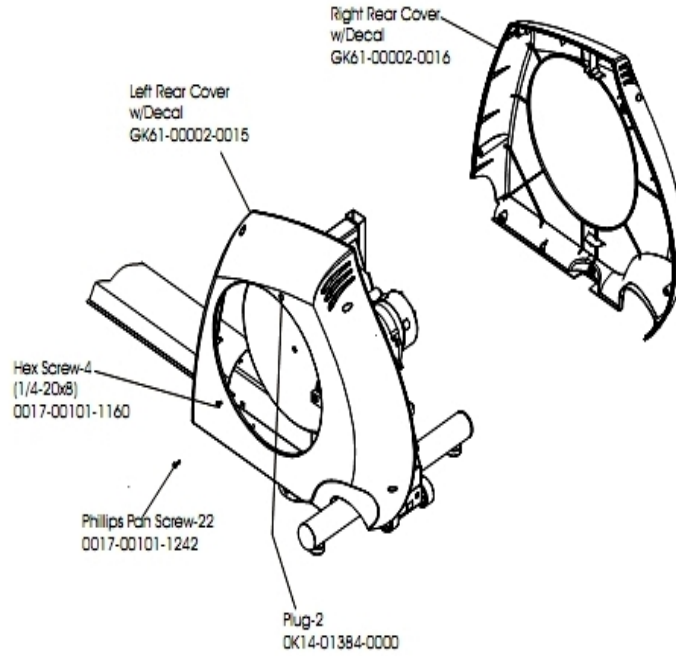

Rear Drive Shrouds W/Decals

Ref #	Part Number	Qty	Description
-	0017-00101-1242	1	Hardware: Phillips Pan Screw 0.75"
-	GK61-00002-0015	1	Left Rear Cover with Decal
-	OK14-01384-0000	1	Plug
-	GK61-00002-0016	1	Right Rear Cover with Decal
-	0017-00101-1160	1	Hardware: Hex Screw