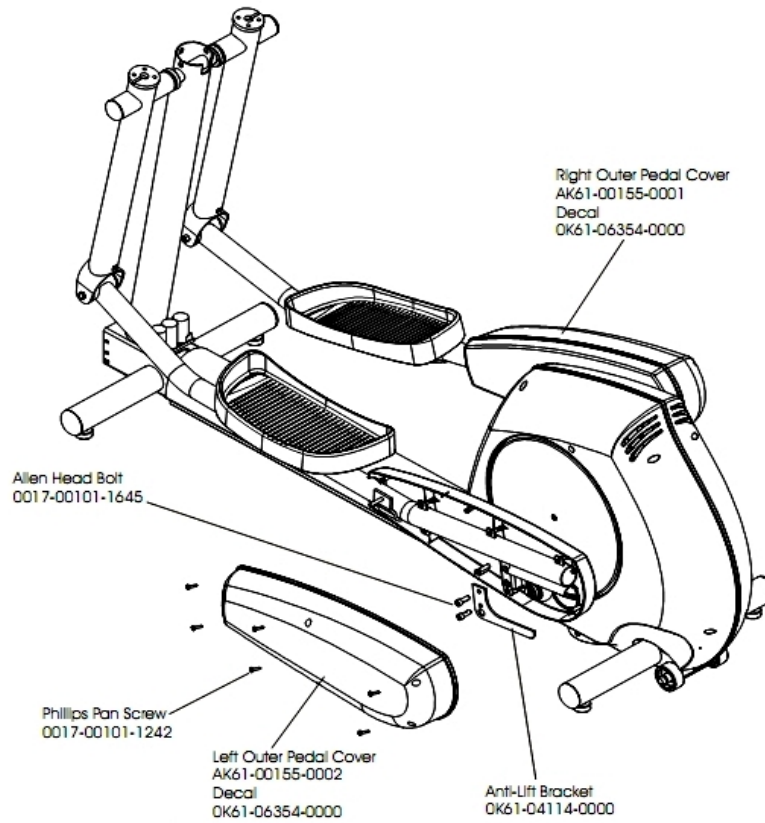

CT8500 Cross-Trainer Rear Drive Universal Console

CT85-0400-03

Parts Manual

1/5/2019 13:21:02 PM

Table of Contents

Anti-Lift Bracket And Outer Pedal Covers.....	3
Battery, Brackets, And Frame Cover.....	4
Cables.....	5
Clevis And Front Frame Covers.....	6
Console Assembly.....	7
Console Support Assembly.....	8
Crankshaft Assembly.....	9
Crank Arm W/Roller Assembly.....	10
Drive Belts And Alternator.....	11
Final Frame Drive Linkage Assembly.....	12
General Assembly.....	13
Pedal Lever Assembly.....	14
Rear Drive Shrouds W/Decals.....	15
Rocker Arm Assembly.....	16
Rocker Arm Covers.....	17
Upper Arm Heart Rate Assembly.....	18

Anti-Lift Bracket And Outer Pedal Covers

Ref #	Part Number	Qty	Description
-	AK61-00155-0001	1	Outer Pedal Cover: Right
-	AK61-00155-0002	1	Outer Pedal Cover: Left
-	0017-00101-1645	6	Hardware: Bolt
-	OK61-06354-0000	2	Decal
-	0017-00101-1242	6	Hardware: Phillips Pan Screw 0.75"
-	OK61-04114-0000	1	Roller Retainer Plate

Ref #	Part Number	Qty	Description
-	OK61-06250-0000	1	Front Cover Right
-	0017-00101-1242	2	Hardware: Phillips Pan Screw 0.75"
-	OK61-01300-0000	1	Wheel Shaft
-	OK61-01284-0000	1	Stabilizer Cap
-	0017-00042-1066	1	Push-on cap
-	0017-00042-0754	8	Hardware: Grommet
-	0017-00042-0674	1	Wheel
-	OK61-06240-0000	1	Front Cover Left
-	OK61-04115-0002	1	Adhesive Tape
-	AK61-00062-0000	1	Clevis Cover
-	AK61-00035-0000	1	Leg Leveler

Pedal Lever Assembly

Ref #	Part Number	Qty	Description
-	OK61-01076-0000	2	Pedal Lever Clevis Shaft
-	0017-00041-0053	2	Viton O-ring
-	OK61-06300-0001	1	Inside Cover Left
-	OK61-04115-0002	2	Adhesive Tape
-	GK61-00002-0006	1	Right Pedal Assembly
-	0017-00101-1646	2	Hardware: Bolt 4.25"
-	GK61-00002-0005	1	Left Pedal Assembly
-	OK61-01356-0000	2	Hardware: Beveled Washer
-	0017-00103-0137	2	Hardware: Locking Nut 3/8" ID
-	0017-00009-1143	2	Clip
-	0017-00101-1242	10	Hardware: Phillips Pan Screw 0.75"
-	GK61-00002-0037	2	Pedal Kit
-	OK61-06320-0001	1	Inside Cover Right
-	OK61-01359-0000	2	Rocker Seal