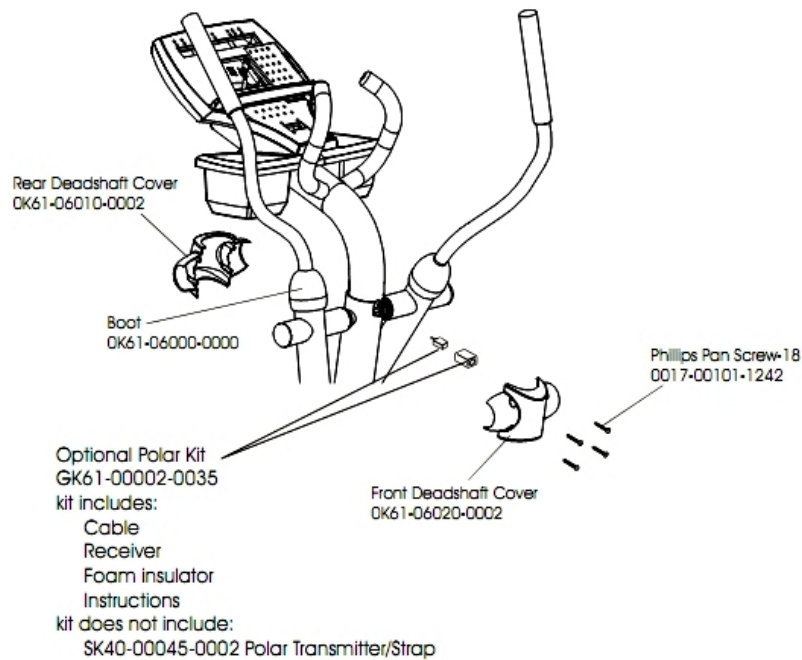

Rocker Arm Covers

Ref #	Part Number	Qty	Description
-	OK61-06010-0002	1	Rear Cover
-	OK61-06000-0000	1	Boot
-	SK40-00045-0002	1	Chest Strap - Small
-	GK61-00002-0035	1	Polar Upgrade Kit
-	OK61-06020-0002	1	Front Cover
-	0017-00101-1242	1	Hardware: Phillips Pan Screw 0.75"