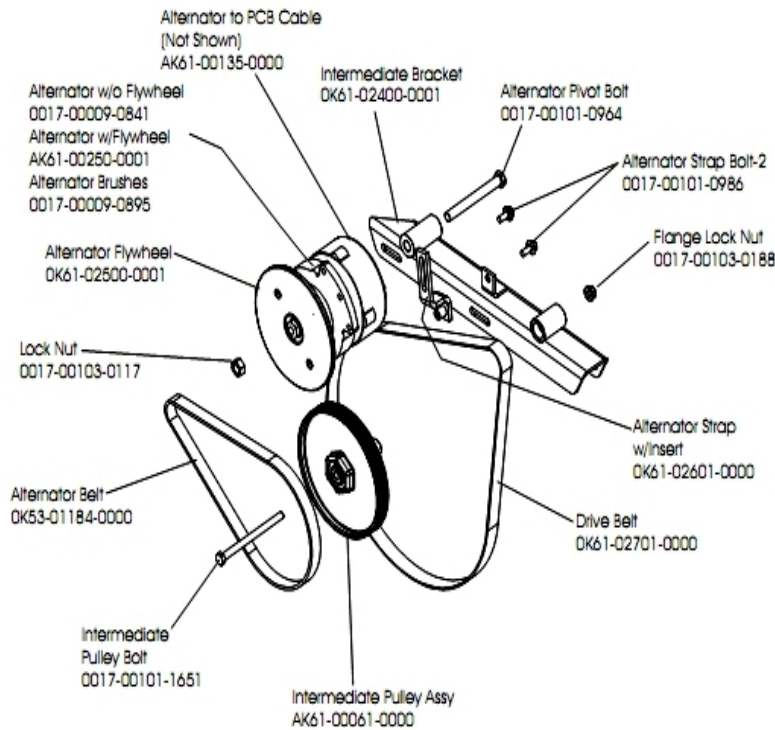

Drive Belts And Alternator

Ref #	Part Number	Qty	Description
-	0017-00101-0986	1	Hardware: Bolt 0.75"
-	0017-00103-0117	1	Hardware: Locking Nut 1/2" ID
-	OK53-01447-0000	1	Belt: Poly-V; 32"
-	OK61-01027-0000	1	Flywheel: 6.75" D
-	GK61-00002-0056	1	KIT: CROSS TRAINER BELT AND PULLEY
-	AK61-00250-0001	1	Alternator w/Flywheel
-	OK61-02601-0000	1	Alternator Strap with Insert
-	AK61-00135-0000	1	Power Control Cable Assembly
-	0017-00103-0188	1	Hardware: Flange Lock Nut 3/8" ID
-	0017-00101-1651	1	Hardware: Intermediate Pulley Bolt 5.5"
-	0017-00009-0841	1	Alternator
-	0017-00101-0964	1	Hardware: Alternator Pivot Bolt 4.5"
-	0017-00009-0895	1	Alternator Brush Kit
-	OK61-02400-0001	1	Intermediate Bracket
-	AK61-00061-0000	1	Intermediate Pulley Assembly