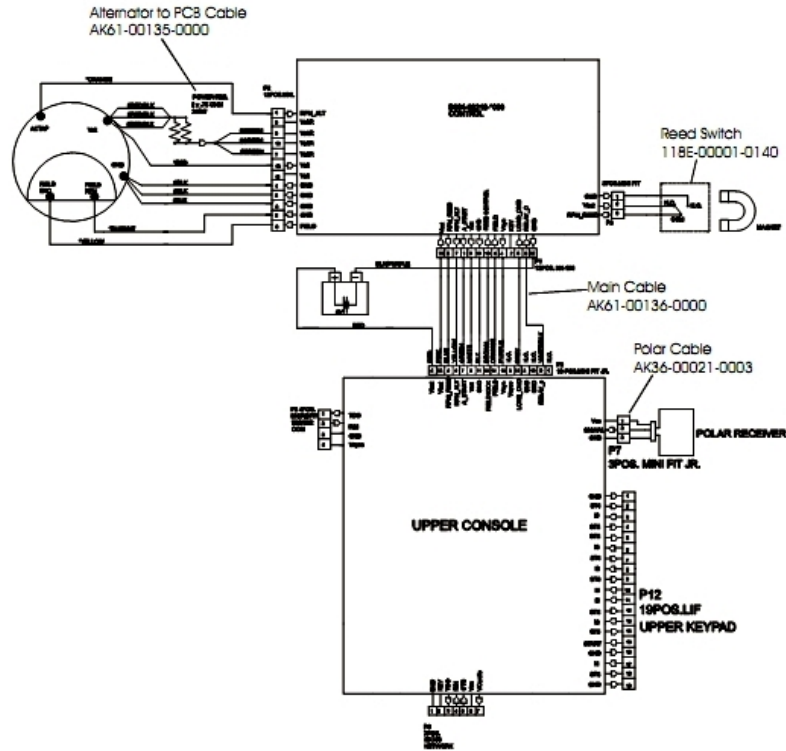

Cables

Ref #	Part Number	Qty	Description
-	118E-00001-0140	1	Reed Switch SPDT
-	AK61-00135-0000	1	Power Control Cable Assembly
-	AK36-00021-0003	1	Cable Assembly
-	AK61-00136-0000	1	Main Cable