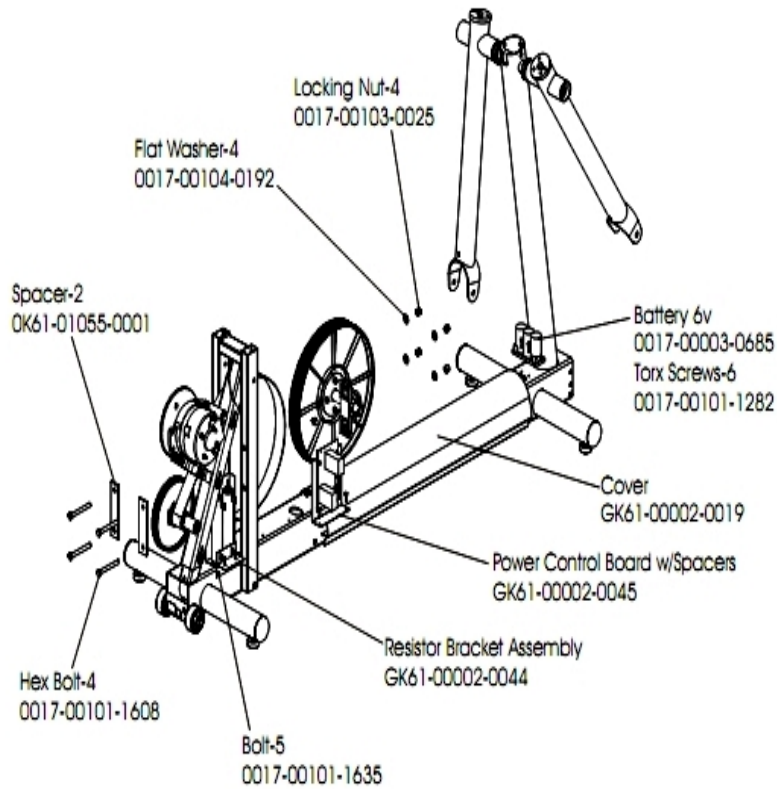

Battery, Brackets, And Frame Cover

Ref #	Part Number	Qty	Description
-	0017-00003-0685	1	6V Battery
-	0017-00101-1608	1	Hardware: Hex Bolt
-	0017-00104-0192	4	Hardware: Flat Washer 0.813" OD
-	GK61-00002-0044	1	Resistor Bracket Assembly
-	0017-00103-0025	4	Hardware: Locking Nut 3/8" ID
-	GK61-00002-0045	1	Power Control Board
-	0017-00101-1282	1	Hardware: TORX Screw 0.375"
-	GK61-01055-0001	1	Spacer
-	0017-00101-1635	5	Hardware: Hex Bolt 1"
-	GK61-00002-0019	1	Cover