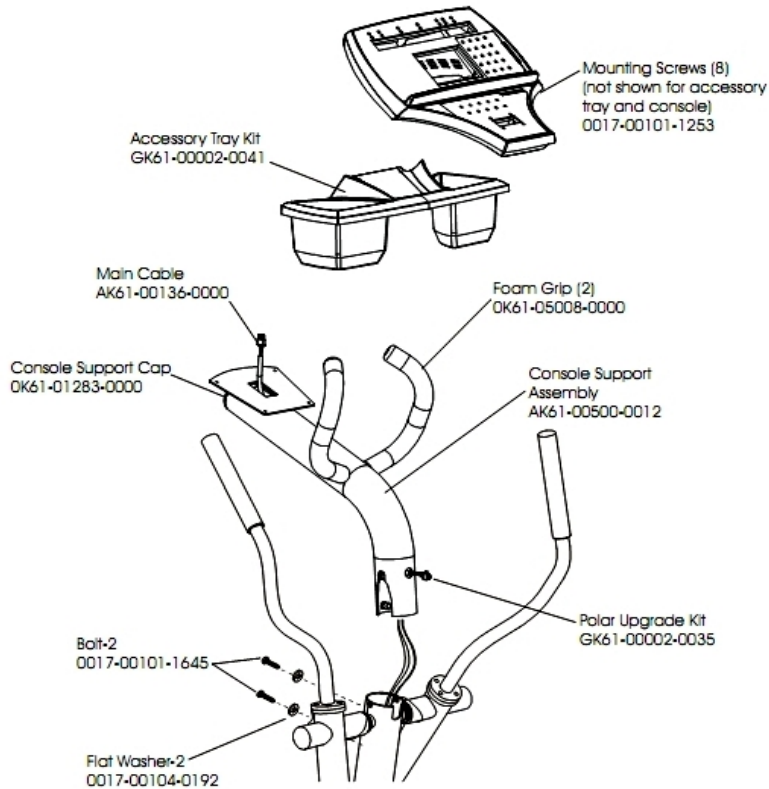

Console Support Assembly

Ref #	Part Number	Qty	Description
-	OK61-01283-0000	1	Console Support Cap
-	GK63-00002-0004	1	Accessory Tray
-	AK61-00136-0000	1	Main Cable
-	0017-00101-1253	1	Hardware: Screw
-	GK61-00002-0035	1	Polar Upgrade Kit
-	OK61-05008-0000	1	Foam Grip
-	0017-00104-0192	2	Hardware: Flat Washer 0.813" OD
-	AK61-00500-0012	1	Console Support Assembly
-	0017-00101-1645	1	Hardware: Bolt