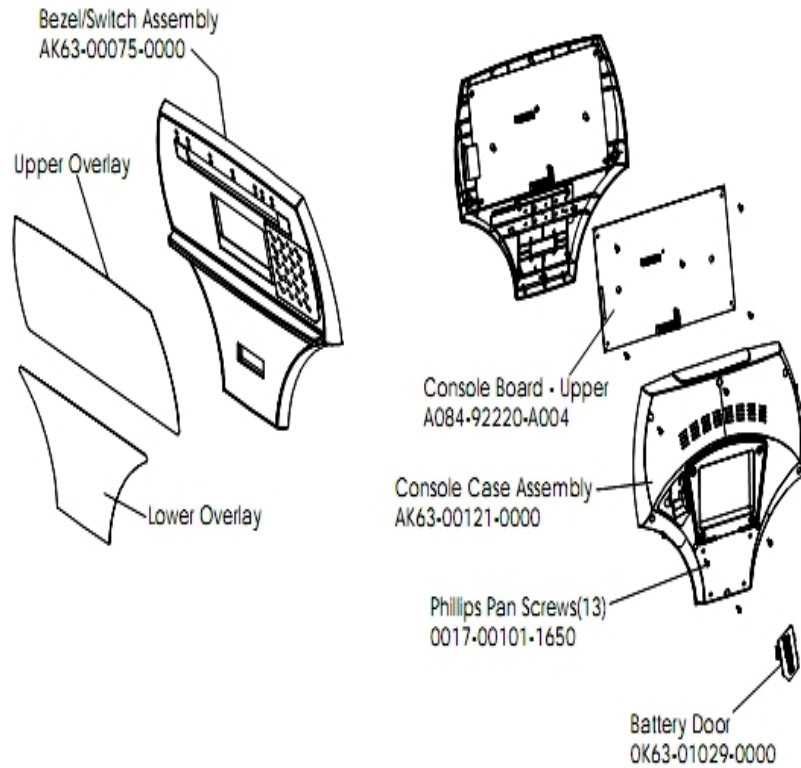

Console Assembly

Ref #	Part Number	Qty	Description
-	AK61-00119-0001	1	Console: English/Metric
-	AK61-00120-0001	1	Overlay/Bezel: English/Metric
-	0017-00101-1650	13	Hardware: Phillips Pan Screw 0.375"
-	AK63-00075-0000	1	Bezel/Switch Assembly
-	A084-92220-A004	1	Console Board - Upper
-	OK61-01279-0001	1	Upper Overlay English/Metric
-	AK63-00121-0000	1	Console Case Assembly
-	OK63-01029-0000	1	Battery Door
-	OK61-01313-0001	1	Lower Overlay English/Met