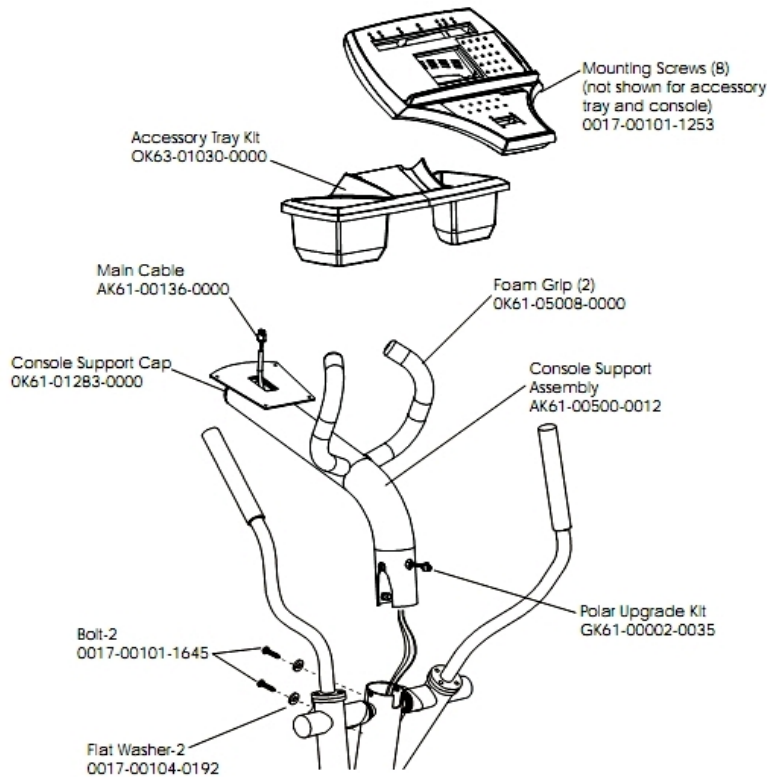

Console Support Assembly Optional

Ref #	Part Number	Qty	Description
-	OK61-05008-0000	2	Foam Grip
-	0017-00101-1253	8	Hardware: Screw
-	OK61-01283-0000	1	Console Support Cap
-	0017-00104-0192	2	Hardware: Flat Washer 0.813" OD
-	AK61-00136-0000	1	Main Cable
-	OK63-01030-0000	1	Accessory Tray
-	GK61-00002-0035	1	Polar Upgrade Kit
-	AK61-00500-0012	1	Console Support Assembly
-	0017-00101-1645	2	Hardware: Bolt