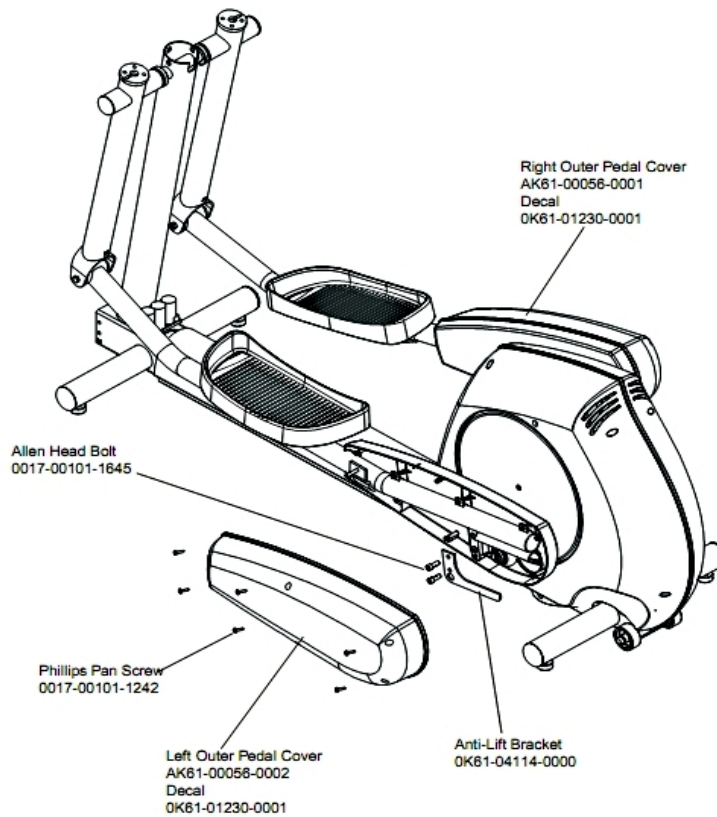

CT9100 Cross-Trainer Rear Drive Universal Console

CT91-0007-04

Parts Manual

1/5/2019 13:22:24 PM

Table of Contents

Anti-Lift Bracket And Outer Pedal Covers.....	3
Battery, Brackets, And Frame Cover.....	4
Cables.....	5
Clevis And Front Frame Covers.....	6
Console Assembly.....	7
Console Support Assembly Optional.....	8
Crankshaft Assembly.....	9
Crank Arm W/Roller Assembly.....	10
Drive Belts And Alternator.....	11
Final Frame Drive Linkage Assembly.....	12
General Assembly.....	13
Pedal Lever Assembly.....	14
Rear Drive Shrouds W/Decals.....	15
Rocker Arm Assembly.....	16
Rocker Arm Covers.....	17
Unlabeled Parts.....	18
Upper Arm / Heart Rate Assembly.....	20

Anti-Lift Bracket And Outer Pedal Covers

Ref #	Part Number	Qty	Description
-	0017-00101-1645	6	Hardware: Bolt
-	AK61-00056-0002	1	Outer Pedal Cover: Left
-	OK61-04114-0000	1	Roller Retainer Plate
-	AK61-00056-0001	1	Outer Pedal Cover: Right
-	OK61-01230-0001	2	Decal
-	0017-00101-1242	6	Hardware: Phillips Pan Screw 0.75"

Battery, Brackets, And Frame Cover

Ref #	Part Number	Qty	Description
-	AK61-00127-0000	1	Resistor Bracket Assembly
-	OK61-01055-0001	2	Spacer
-	0017-00101-1282	6	Hardware: TORX Screw 0.375"
-	AK61-00145-0001	1	PCB Assembly
-	GK61-00002-0019	1	Cover
-	0017-00104-0192	4	Hardware: Flat Washer 0.813" OD
-	0017-00003-0685	1	6V Battery
-	0017-00101-1608	4	Hardware: Hex Bolt
-	0017-00103-0025	4	Hardware: Locking Nut 3/8" ID
-	0017-00101-1635	5	Hardware: Hex Bolt 1"

Ref #	Part Number	Qty	Description
-	AK61-00035-0000	4	Leg Leveler
-	AK61-00062-0000	2	Clevis Cover
-	OK61-04115-0002	4	Adhesive Tape
-	OK61-06240-0000	1	Front Cover Left
-	0017-00042-0674	2	Wheel
-	0017-00042-0754	8	Hardware: Grommet
-	0017-00042-1066	2	Push-on cap
-	OK61-01284-0000	4	Stabilizer Cap
-	0017-00101-1242	20	Hardware: Phillips Pan Screw 0.75"
-	OK61-01300-0000	1	Wheel Shaft
-	OK61-06250-0000	1	Front Cover Right