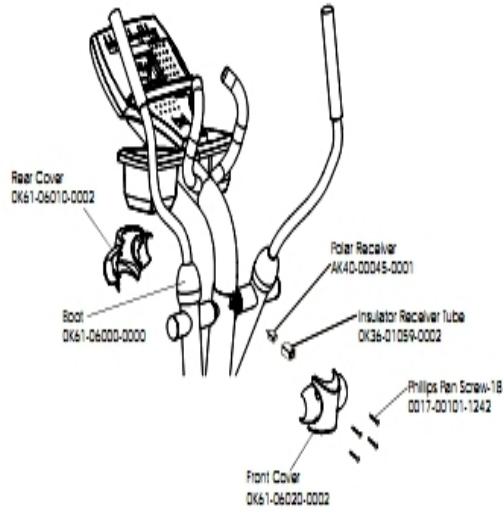

Rocker Arm Covers

Ref #	Part Number	Qty	Description
-	OK61-06010-0002	1	Rear Cover
-	OK36-01059-0002	1	Insulator Receiver Tube
-	0017-00101-1242	18	Hardware: Phillips Pan Screw 0.75"
-	OK61-06020-0002	1	Front Cover
-	OK61-06000-0000	1	Boot
-	SK40-00045-0001	1	Polar HR Kit