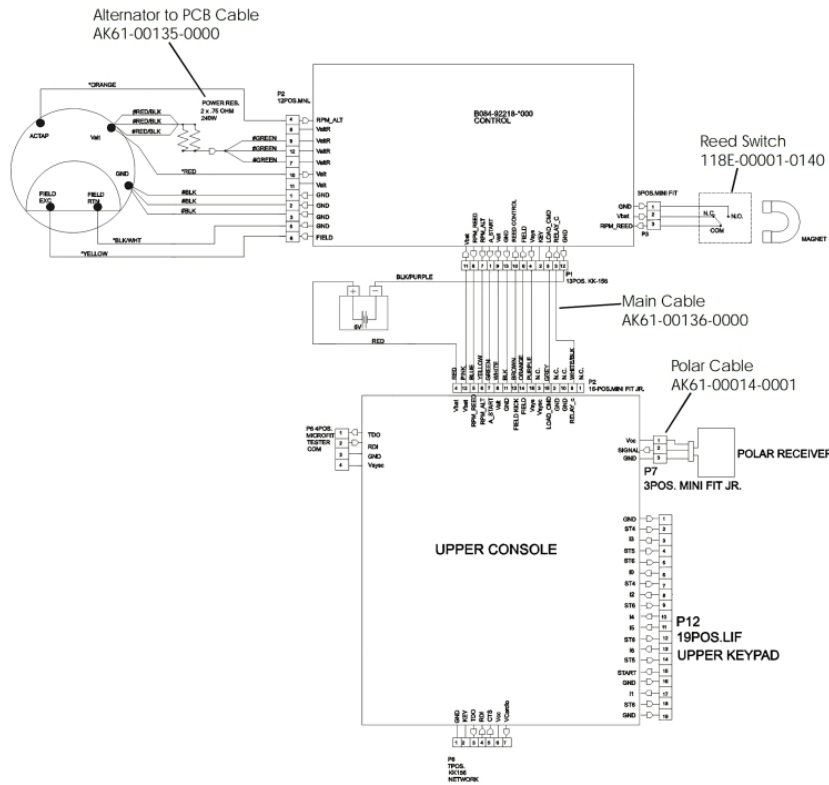

Cables

Ref #	Part Number	Qty	Description
-	118E-00001-0140	1	Reed Switch SPDT
-	AK61-00135-0000	1	Power Control Cable Assembly
-	AK61-00136-0000	1	Main Cable
-	AK61-00014-0001	1	Polar Cable