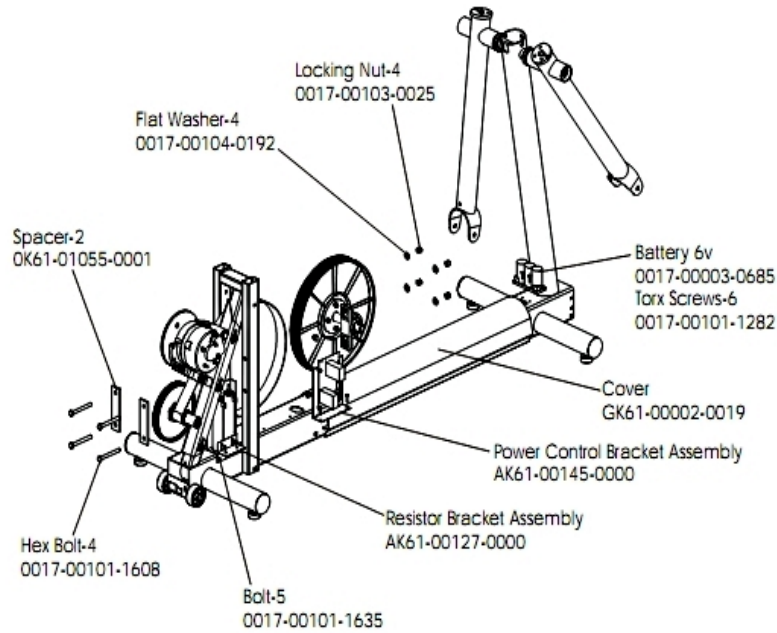

Battery, Brackets, And Frame Cover

Ref #	Part Number	Qty	Description
-	AK61-00127-0000	1	Resistor Bracket Assembly
-	OK61-01055-0001	2	Spacer
-	0017-00101-1282	6	Hardware: TORX Screw 0.375"
-	AK61-00145-0001	1	PCB Assembly
-	GK61-00002-0019	1	Cover
-	0017-00104-0192	4	Hardware: Flat Washer 0.813" OD
-	0017-00003-0685	1	6V Battery
-	0017-00101-1608	4	Hardware: Hex Bolt
-	0017-00103-0025	4	Hardware: Locking Nut 3/8" ID
-	0017-00101-1635	5	Hardware: Hex Bolt 1"