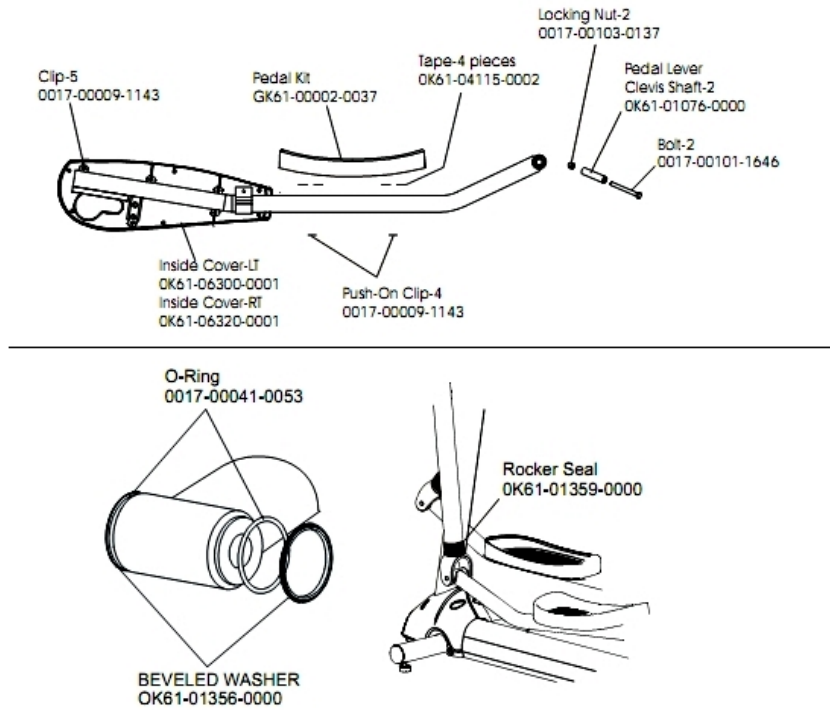

Pedal Lever Assembly

Ref #	Part Number	Qty	Description
-	0017-00101-1646	4	Hardware: Bolt 4.25"
-	GK61-00002-0006	1	Right Pedal Assembly
-	OK61-04115-0002	8	Adhesive Tape
-	OK61-06300-0001	1	Inside Cover Left
-	0017-00041-0053	2	Viton O-ring
-	OK61-01076-0000	4	Pedal Lever Clevis Shaft
-	OK61-01356-0000	2	Hardware: Beveled Washer
-	GK61-00002-0005	1	Left Pedal Assembly
-	OK61-06320-0001	1	Inside Cover Right
-	GK61-00002-0037	2	Pedal Kit
-	0017-00009-1143	18	Clip
-	0017-00103-0137	4	Hardware: Locking Nut 3/8" ID
-	OK61-01359-0000	2	Rocker Seal