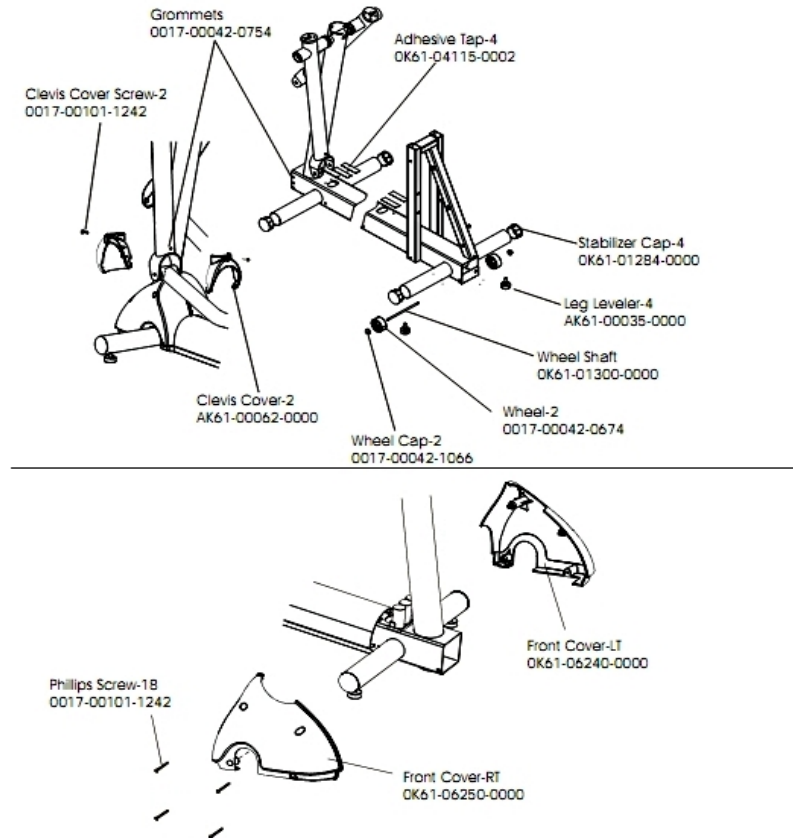

CT9100 Cross-Trainer Rear Drive Universal Console

CT91-0007-04

Parts Manual

1/5/2019 13:22:24 PM

Table of Contents

Anti-Lift Bracket And Outer Pedal Covers.....	3
Battery, Brackets, And Frame Cover.....	4
Cables.....	5
Clevis And Front Frame Covers.....	6
Console Assembly.....	7
Console Support Assembly Optional.....	8
Crankshaft Assembly.....	9
Crank Arm W/Roller Assembly.....	10
Drive Belts And Alternator.....	11
Final Frame Drive Linkage Assembly.....	12
General Assembly.....	13
Pedal Lever Assembly.....	14
Rear Drive Shrouds W/Decals.....	15
Rocker Arm Assembly.....	16
Rocker Arm Covers.....	17
Unlabeled Parts.....	18
Upper Arm / Heart Rate Assembly.....	20

Anti-Lift Bracket And Outer Pedal Covers

Ref #	Part Number	Qty	Description
-	0017-00101-1645	6	Hardware: Bolt
-	AK61-00056-0002	1	Outer Pedal Cover: Left
-	OK61-04114-0000	1	Roller Retainer Plate
-	AK61-00056-0001	1	Outer Pedal Cover: Right
-	OK61-01230-0001	2	Decal
-	0017-00101-1242	6	Hardware: Phillips Pan Screw 0.75"

Battery, Brackets, And Frame Cover

Ref #	Part Number	Qty	Description
-	AK61-00127-0000	1	Resistor Bracket Assembly
-	OK61-01055-0001	2	Spacer
-	0017-00101-1282	6	Hardware: TORX Screw 0.375"
-	AK61-00145-0001	1	PCB Assembly
-	GK61-00002-0019	1	Cover
-	0017-00104-0192	4	Hardware: Flat Washer 0.813" OD
-	0017-00003-0685	1	6V Battery
-	0017-00101-1608	4	Hardware: Hex Bolt
-	0017-00103-0025	4	Hardware: Locking Nut 3/8" ID
-	0017-00101-1635	5	Hardware: Hex Bolt 1"

Ref #	Part Number	Qty	Description
-	AK61-00035-0000	4	Leg Leveler
-	AK61-00062-0000	2	Clevis Cover
-	OK61-04115-0002	4	Adhesive Tape
-	OK61-06240-0000	1	Front Cover Left
-	0017-00042-0674	2	Wheel
-	0017-00042-0754	8	Hardware: Grommet
-	0017-00042-1066	2	Push-on cap
-	OK61-01284-0000	4	Stabilizer Cap
-	0017-00101-1242	20	Hardware: Phillips Pan Screw 0.75"
-	OK61-01300-0000	1	Wheel Shaft
-	OK61-06250-0000	1	Front Cover Right