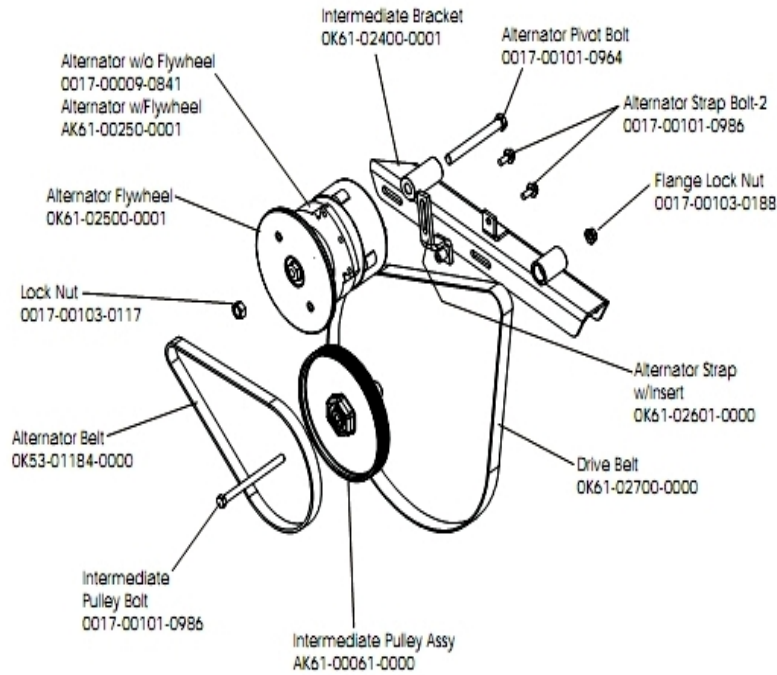

Drive Belts And Alternator

Ref #	Part Number	Qty	Description
-	0017-00101-0986	3	Hardware: Bolt 0.75"
-	0017-00103-0117	1	Hardware: Locking Nut 1/2" ID
-	OK53-01447-0000	1	Belt: Poly-V; 32"
-	OK61-01027-0000	1	Flywheel: 6.75" D
-	GK61-00002-0056	1	KIT: CROSS TRAINER BELT AND PULLEY
-	AK61-00061-0000	1	Intermediate Pulley Assembly
-	OK61-02601-0000	1	Alternator Strap with Insert
-	0017-00103-0188	1	Hardware: Flange Lock Nut 3/8" ID
-	0017-00009-0841	1	Alternator
-	0017-00101-0964	1	Hardware: Alternator Pivot Bolt 4.5"
-	OK61-02400-0001	1	Intermediate Bracket
-	AK61-00250-0001	1	Alternator w/Flywheel