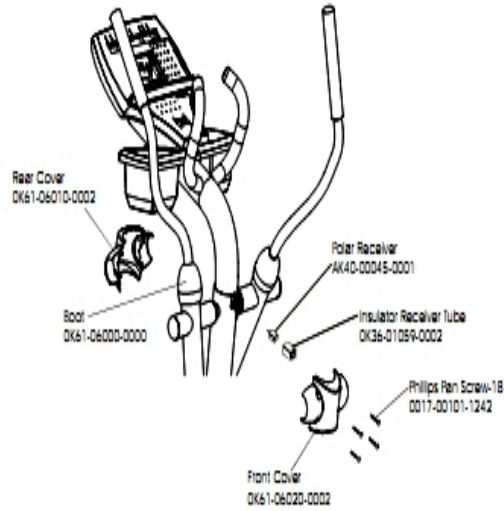

Rocker Arm Covers

Ref #	Part Number	Qty	Description
-	OK61-06010-0002	1	Rear Cover
-	OK36-01059-0002	1	Insulator Receiver Tube
-	0017-00101-1242	18	Hardware: Phillips Pan Screw 0.75"
-	OK61-06020-0002	1	Front Cover
-	OK61-06000-0000	1	Boot
-	SK40-00045-0001	1	Polar HR Kit