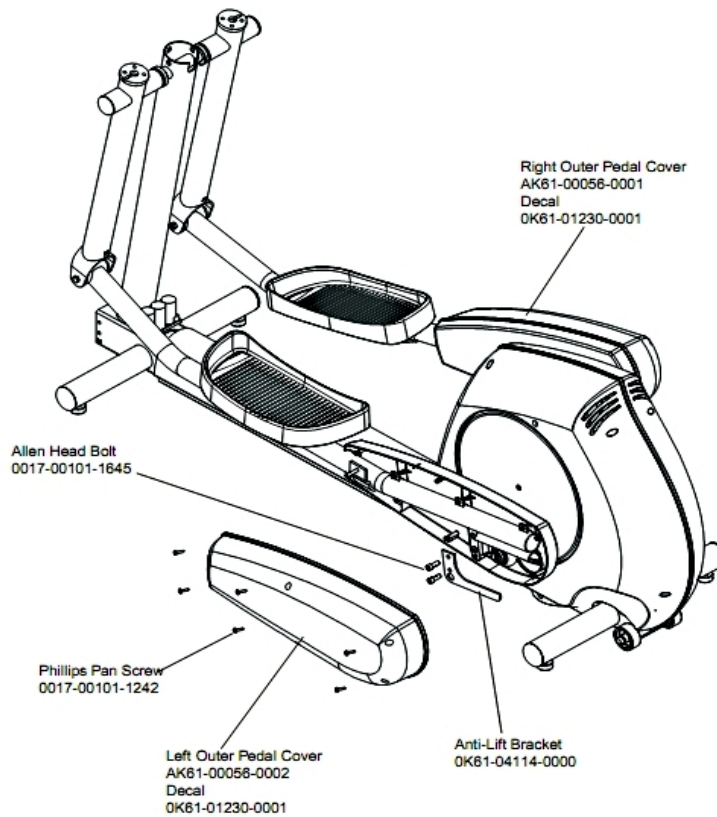

CT9100 Cross-Trainer Rear Drive Universal Console

CT91-0103-04

Parts Manual

1/5/2019 13:23:51 PM

Table of Contents

Anti-Lift Bracket And Outer Pedal Covers.....	3
Battery, Brackets, And Frame Cover.....	4
Cables.....	5
Clevis And Front Frame Covers.....	6
Console Assembly.....	7
Console Support Assembly Optional.....	8
Crankshaft Assembly.....	9
Crank Arm W/Roller Assembly.....	10
Drive Belts And Alternator.....	11
Final Frame Drive Linkage Assembly.....	12
General Assembly.....	13
Pedal Lever Assembly.....	14
Rear Drive Shrouds W/Decals.....	15
Rocker Arm Assembly.....	16
Rocker Arm Covers.....	17
Unlabeled Parts.....	18
Upper Arm / Heart Rate Assembly.....	20

Anti-Lift Bracket And Outer Pedal Covers

Ref #	Part Number	Qty	Description
-	0017-00101-1645	6	Hardware: Bolt
-	AK61-00056-0002	1	Outer Pedal Cover: Left
-	OK61-04114-0000	1	Roller Retainer Plate
-	AK61-00056-0001	1	Outer Pedal Cover: Right
-	OK61-01230-0001	2	Decal
-	0017-00101-1242	6	Hardware: Phillips Pan Screw 0.75"

Battery, Brackets, And Frame Cover

Ref #	Part Number	Qty	Description
-	AK61-00127-0000	1	Resistor Bracket Assembly
-	0K61-01055-0001	2	Spacer
-	0017-00101-1282	6	Hardware: TORX Screw 0.375"
-	AK61-00145-0001	1	PCB Assembly
-	GK61-00002-0019	1	Cover
-	0017-00104-0192	4	Hardware: Flat Washer 0.813" OD
-	0017-00003-0685	1	6V Battery
-	0017-00101-1608	4	Hardware: Hex Bolt
-	0017-00103-0025	4	Hardware: Locking Nut 3/8" ID
-	0017-00101-1635	5	Hardware: Hex Bolt 1"

Ref #	Part Number	Qty	Description
-	AK61-00035-0000	4	Leg Leveler
-	AK61-00062-0000	2	Clevis Cover
-	OK61-04115-0002	4	Adhesive Tape
-	OK61-06240-0000	1	Front Cover Left
-	0017-00042-0674	2	Wheel
-	0017-00042-0754	8	Hardware: Grommet
-	0017-00042-1066	2	Push-on cap
-	OK61-01284-0000	4	Stabilizer Cap
-	0017-00101-1242	20	Hardware: Phillips Pan Screw 0.75"
-	OK61-01300-0000	1	Wheel Shaft
-	OK61-06250-0000	1	Front Cover Right