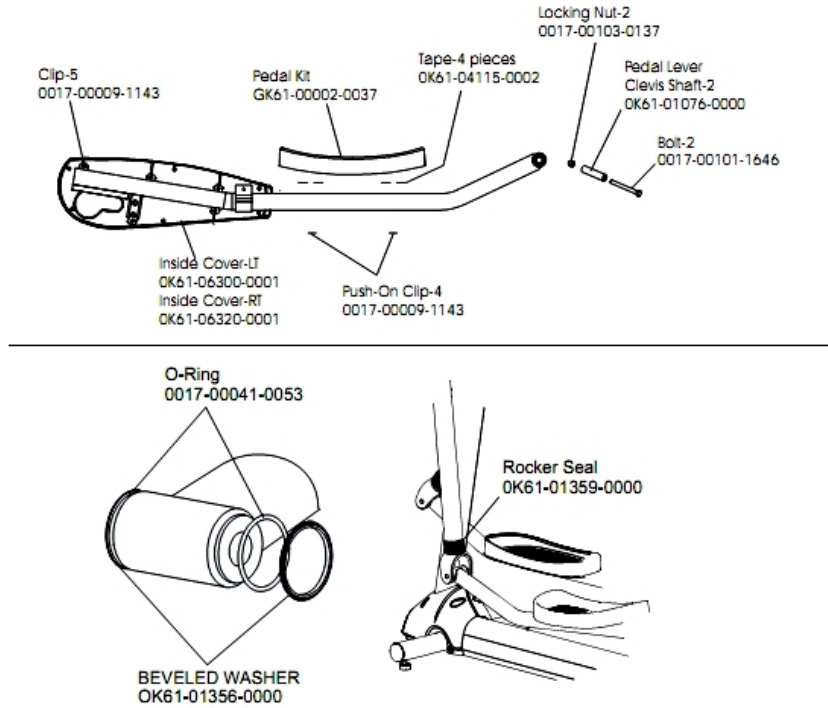

Pedal Lever Assembly

Ref #	Part Number	Qty	Description
-	0017-00101-1646	4	Hardware: Bolt 4.25"
-	GK61-00002-0006	1	Right Pedal Assembly
-	OK61-04115-0002	8	Adhesive Tape
-	OK61-06300-0001	1	Inside Cover Left
-	0017-00041-0053	2	Viton O-ring
-	OK61-01076-0000	4	Pedal Lever Clevis Shaft
-	OK61-01356-0000	2	Hardware: Beveled Washer
-	GK61-00002-0005	1	Left Pedal Assembly
-	OK61-06320-0001	1	Inside Cover Right
-	GK61-00002-0037	2	Pedal Kit
-	0017-00009-1143	18	Clip
-	0017-00103-0137	4	Hardware: Locking Nut 3/8" ID
-	OK61-01359-0000	2	Rocker Seal