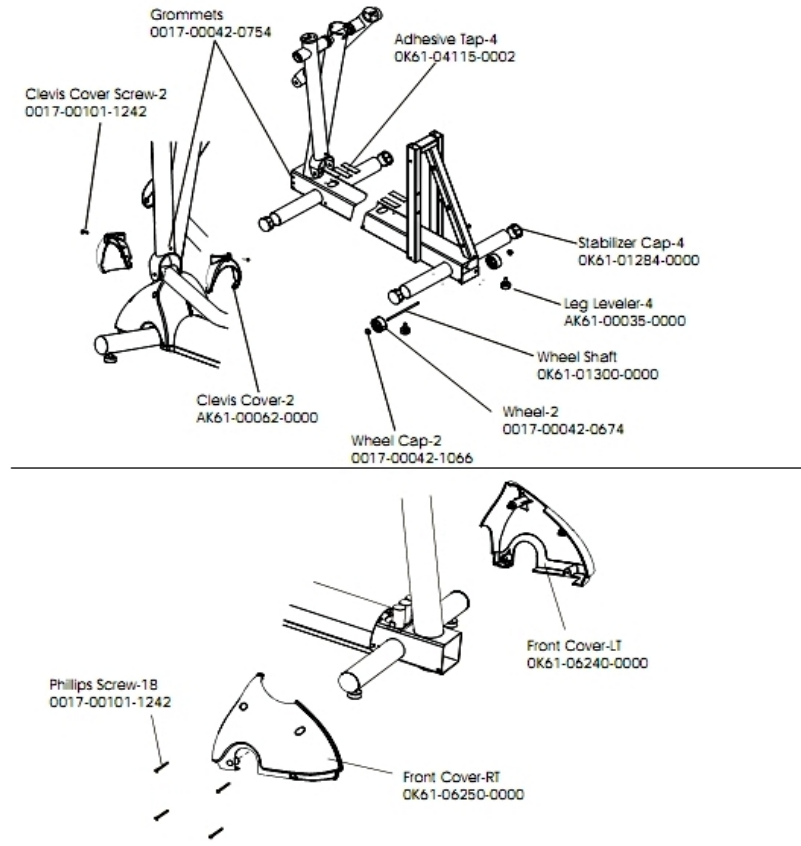

CT9100 Cross-Trainer Rear Drive Universal Console

CT91-0103-04

Parts Manual

1/5/2019 13:23:51 PM

Table of Contents

Anti-Lift Bracket And Outer Pedal Covers.....	3
Battery, Brackets, And Frame Cover.....	4
Cables.....	5
Clevis And Front Frame Covers.....	6
Console Assembly.....	7
Console Support Assembly Optional.....	8
Crankshaft Assembly.....	9
Crank Arm W/Roller Assembly.....	10
Drive Belts And Alternator.....	11
Final Frame Drive Linkage Assembly.....	12
General Assembly.....	13
Pedal Lever Assembly.....	14
Rear Drive Shrouds W/Decals.....	15
Rocker Arm Assembly.....	16
Rocker Arm Covers.....	17
Unlabeled Parts.....	18
Upper Arm / Heart Rate Assembly.....	20

Anti-Lift Bracket And Outer Pedal Covers

Ref #	Part Number	Qty	Description
-	0017-00101-1645	6	Hardware: Bolt
-	AK61-00056-0002	1	Outer Pedal Cover: Left
-	OK61-04114-0000	1	Roller Retainer Plate
-	AK61-00056-0001	1	Outer Pedal Cover: Right
-	OK61-01230-0001	2	Decal
-	0017-00101-1242	6	Hardware: Phillips Pan Screw 0.75"

Battery, Brackets, And Frame Cover

Ref #	Part Number	Qty	Description
-	AK61-00127-0000	1	Resistor Bracket Assembly
-	0K61-01055-0001	2	Spacer
-	0017-00101-1282	6	Hardware: TORX Screw 0.375"
-	AK61-00145-0001	1	PCB Assembly
-	GK61-00002-0019	1	Cover
-	0017-00104-0192	4	Hardware: Flat Washer 0.813" OD
-	0017-00003-0685	1	6V Battery
-	0017-00101-1608	4	Hardware: Hex Bolt
-	0017-00103-0025	4	Hardware: Locking Nut 3/8" ID
-	0017-00101-1635	5	Hardware: Hex Bolt 1"

Ref #	Part Number	Qty	Description
-	AK61-00035-0000	4	Leg Leveler
-	AK61-00062-0000	2	Clevis Cover
-	OK61-04115-0002	4	Adhesive Tape
-	OK61-06240-0000	1	Front Cover Left
-	0017-00042-0674	2	Wheel
-	0017-00042-0754	8	Hardware: Grommet
-	0017-00042-1066	2	Push-on cap
-	OK61-01284-0000	4	Stabilizer Cap
-	0017-00101-1242	20	Hardware: Phillips Pan Screw 0.75"
-	OK61-01300-0000	1	Wheel Shaft
-	OK61-06250-0000	1	Front Cover Right