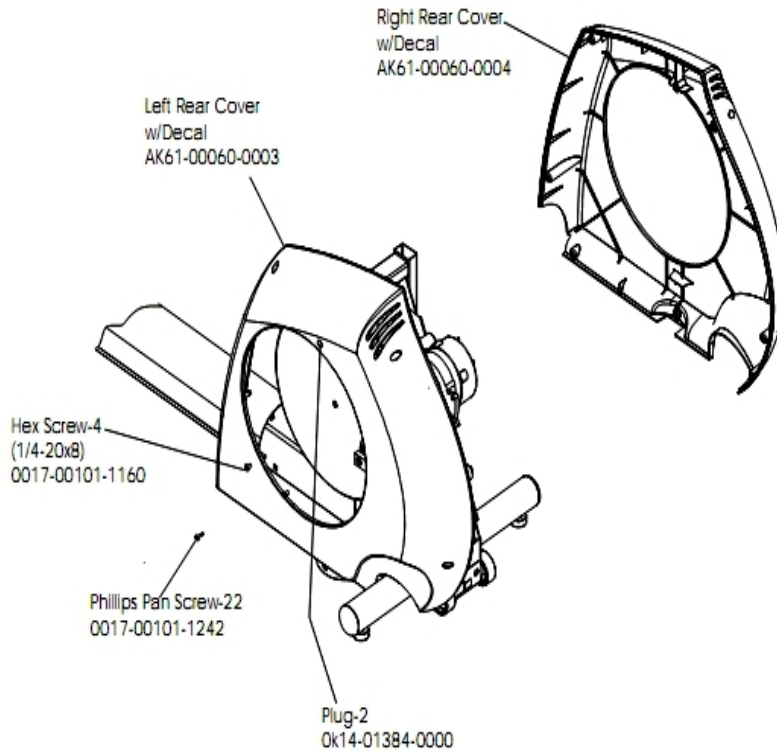

Rear Drive Shrouds W/Decals

Ref #	Part Number	Qty	Description
-	0017-00101-1242	22	Hardware: Phillips Pan Screw 0.75"
-	GK61-00002-0016	1	Right Rear Cover with Decal
-	0017-00101-1160	4	Hardware: Hex Screw
-	GK61-00002-0015	1	Left Rear Cover with Decal
-	0K14-01384-0000	2	Plug