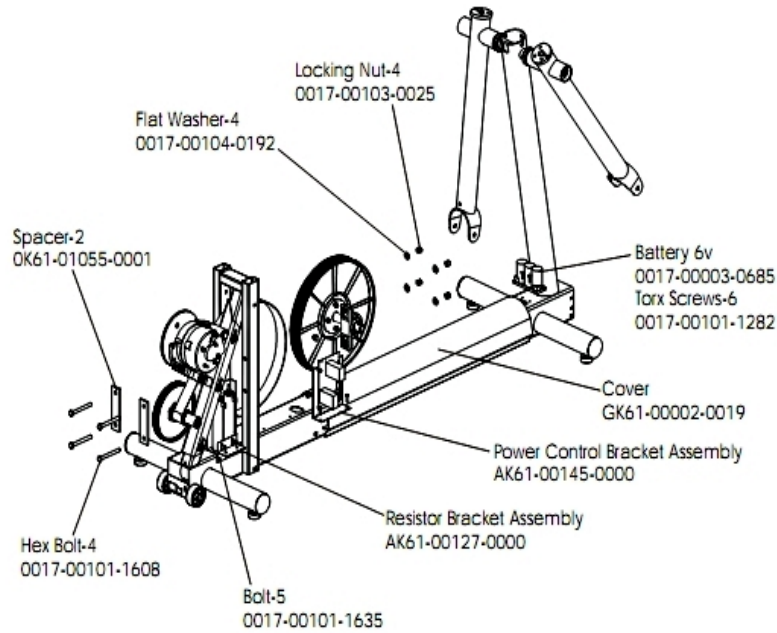

Battery, Brackets, And Frame Cover

Ref #	Part Number	Qty	Description
-	AK61-00127-0000	1	Resistor Bracket Assembly
-	0K61-01055-0001	2	Spacer
-	0017-00101-1282	6	Hardware: TORX Screw 0.375"
-	AK61-00145-0001	1	PCB Assembly
-	GK61-00002-0019	1	Cover
-	0017-00104-0192	4	Hardware: Flat Washer 0.813" OD
-	0017-00003-0685	1	6V Battery
-	0017-00101-1608	4	Hardware: Hex Bolt
-	0017-00103-0025	4	Hardware: Locking Nut 3/8" ID
-	0017-00101-1635	5	Hardware: Hex Bolt 1"