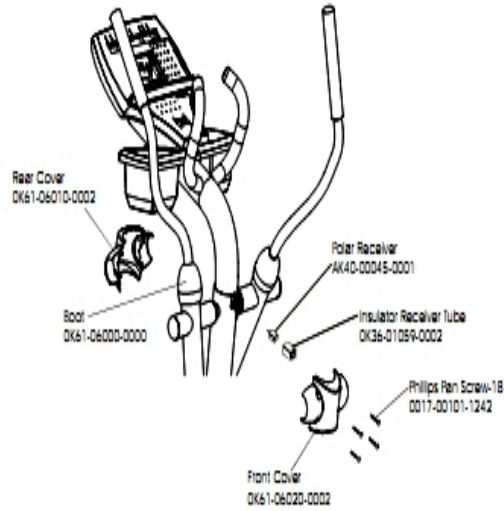

Rocker Arm Covers

Ref #	Part Number	Qty	Description
-	OK61-06020-0002	1	Front Cover
-	OK61-06010-0002	1	Rear Cover
-	OK36-01059-0002	1	Insulator Receiver Tube
-	OK61-06000-0000	1	Boot
-	0017-00101-1242	18	Hardware: Phillips Pan Screw 0.75"
-	SK40-00045-0001	1	Polar HR Kit