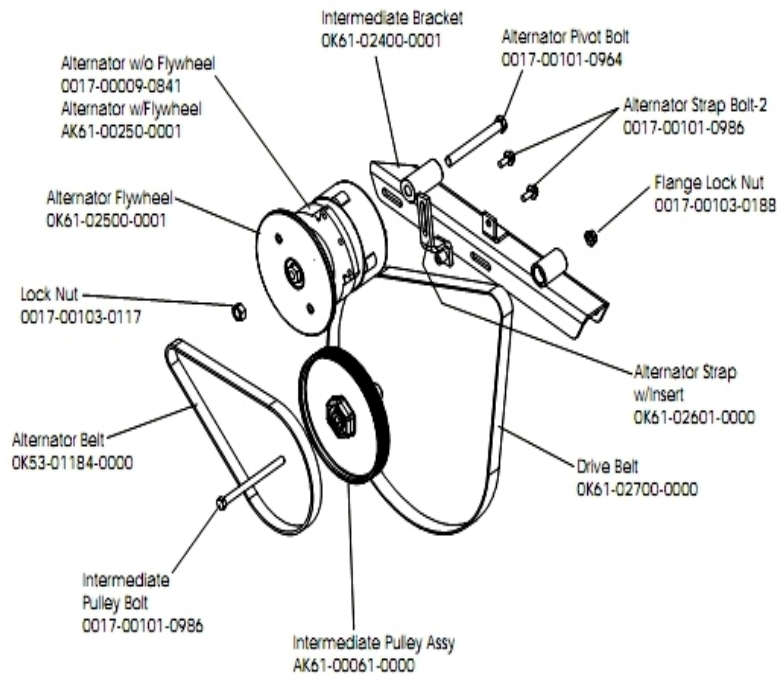

Drive Belts And Alternator

Ref #	Part Number	Qty	Description
-	0017-00101-0986	3	Hardware: Bolt 0.75"
-	0017-00103-0117	1	Hardware: Locking Nut 1/2" ID
-	OK53-01447-0000	1	Belt: Poly-V; 32"
-	OK61-01027-0000	1	Flywheel: 6.75" D
-	GK61-00002-0056	1	KIT: CROSS TRAINER BELT AND PULLEY
-	AK61-00061-0000	1	Intermediate Pulley Assembly
-	OK61-02601-0000	1	Alternator Strap with Insert
-	0017-00103-0188	1	Hardware: Flange Lock Nut 3/8" ID
-	0017-00009-0841	1	Alternator
-	0017-00101-0964	1	Hardware: Alternator Pivot Bolt 4.5"
-	OK61-02400-0001	1	Intermediate Bracket
-	AK61-00250-0001	1	Alternator w/Flywheel