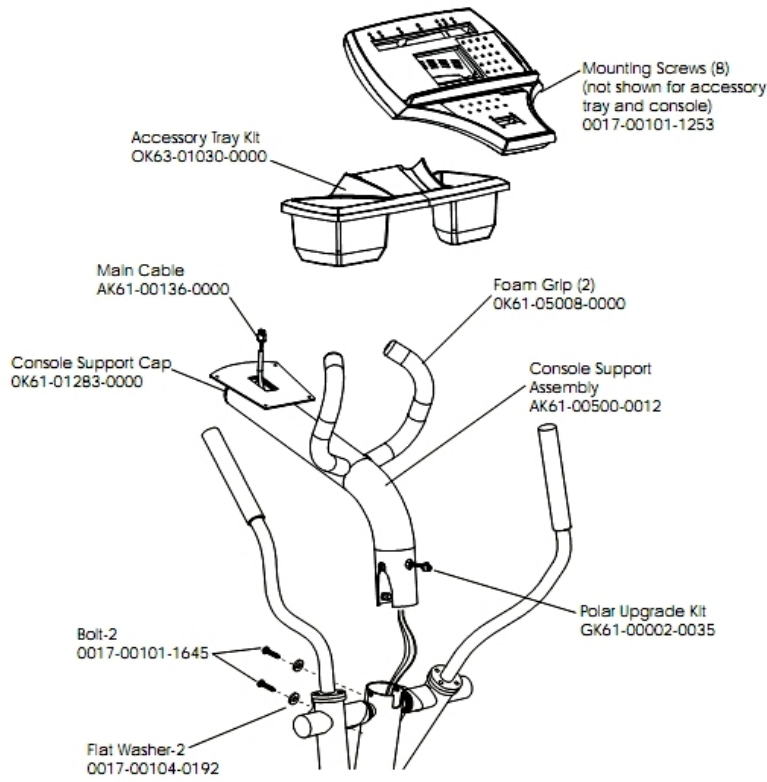

Console Support Assembly *Optional

Ref #	Part Number	Qty	Description
-	AK61-00136-0000	1	Main Cable
-	OK63-01030-0000	1	Accessory Tray
-	OK61-01283-0000	1	Console Support Cap
-	0017-00104-0192	2	Hardware: Flat Washer 0.813" OD
-	AK61-00500-0012	1	Console Support Assembly
-	0017-00101-1253	8	Hardware: Screw
-	GK61-00002-0035	1	Polar Upgrade Kit
-	OK61-05008-0000	2	Foam Grip
-	0017-00101-1645	2	Hardware: Bolt