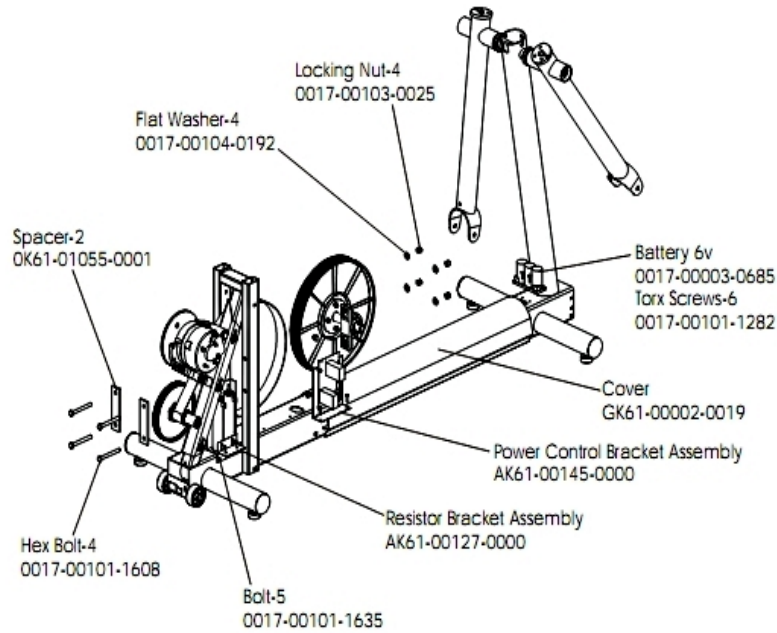

CT9100 Cross-Trainer Rear Drive Universal Console

CT91-0300-04

Parts Manual

1/5/2019 13:23:53 PM

Table of Contents

Anti-Lift Bracket And Outer Pedal Covers.....	3
Battery, Brackets, And Frame Cover.....	4
Cables.....	5
Clevis And Front Frame Covers.....	6
Console Assembly.....	7
Console Support Assembly *Optional.....	8
Crankshaft Assembly.....	9
Crank Arm W/Roller Assembly.....	10
Drive Belts And Alternator.....	11
Final Frame Drive Linkage Assembly.....	12
General Assembly.....	13
Pedal Lever Assembly.....	14
Rear Drive Shrouds W/Decals.....	15
Rocker Arm Assembly.....	16
Rocker Arm Covers.....	17
Unlabeled Parts.....	18
Upper Arm / Heart Rate Assembly.....	20

Anti-Lift Bracket And Outer Pedal Covers

Ref #	Part Number	Qty	Description
-	OK61-04114-0000	1	Roller Retainer Plate
-	AK61-00056-0001	1	Outer Pedal Cover: Right
-	0017-00101-1645	6	Hardware: Bolt
-	0017-00101-1242	6	Hardware: Phillips Pan Screw 0.75"
-	AK61-00056-0002	1	Outer Pedal Cover: Left
-	OK61-01230-0001	2	Decal

Battery, Brackets, And Frame Cover

Ref #	Part Number	Qty	Description
-	0017-00003-0685	1	6V Battery
-	0017-00101-1608	4	Hardware: Hex Bolt
-	0017-00104-0192	4	Hardware: Flat Washer 0.813" OD
-	GK61-00002-0019	1	Cover
-	0017-00103-0025	4	Hardware: Locking Nut 3/8" ID
-	0017-00101-1282	6	Hardware: TORX Screw 0.375"
-	OK61-01055-0001	2	Spacer
-	AK61-00127-0000	1	Resistor Bracket Assembly
-	0017-00101-1635	5	Hardware: Hex Bolt 1"
-	AK61-00145-0001	1	PCB Assembly

Ref #	Part Number	Qty	Description
-	0017-00042-0754	8	Hardware: Grommet
-	0017-00101-1242	20	Hardware: Phillips Pan Screw 0.75"
-	0017-00042-0674	2	Wheel
-	0017-00042-1066	2	Push-on cap
-	OK61-06240-0000	1	Front Cover Left
-	OK61-04115-0002	4	Adhesive Tape
-	OK61-01284-0000	4	Stabilizer Cap
-	AK61-00062-0000	2	Clevis Cover
-	OK61-01300-0000	1	Wheel Shaft
-	OK61-06250-0000	1	Front Cover Right
-	AK61-00035-0000	4	Leg Leveler