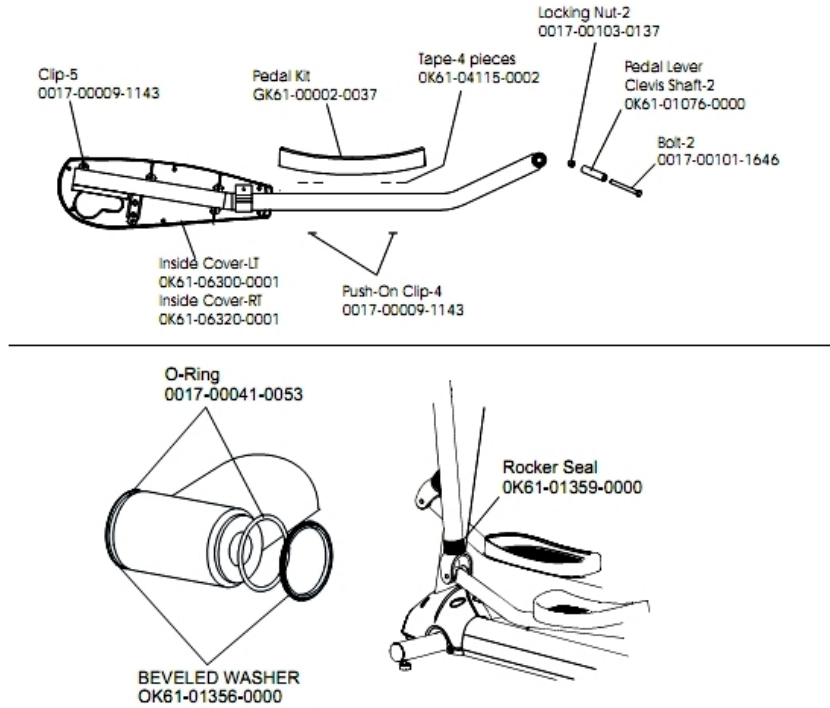

Pedal Lever Assembly

Ref #	Part Number	Qty	Description
-	0017-00101-1646	4	Hardware: Bolt 4.25"
-	GK61-00002-0006	1	Right Pedal Assembly
-	OK61-04115-0002	8	Adhesive Tape
-	OK61-06300-0001	1	Inside Cover Left
-	0017-00041-0053	2	Viton O-ring
-	OK61-01076-0000	4	Pedal Lever Clevis Shaft
-	OK61-01359-0000	2	Rocker Seal
-	GK61-00002-0005	1	Left Pedal Assembly
-	OK61-06320-0001	1	Inside Cover Right
-	GK61-00002-0037	2	Pedal Kit
-	0017-00009-1143	18	Clip
-	0017-00103-0137	4	Hardware: Locking Nut 3/8" ID
-	OK61-01356-0000	2	Hardware: Beveled Washer