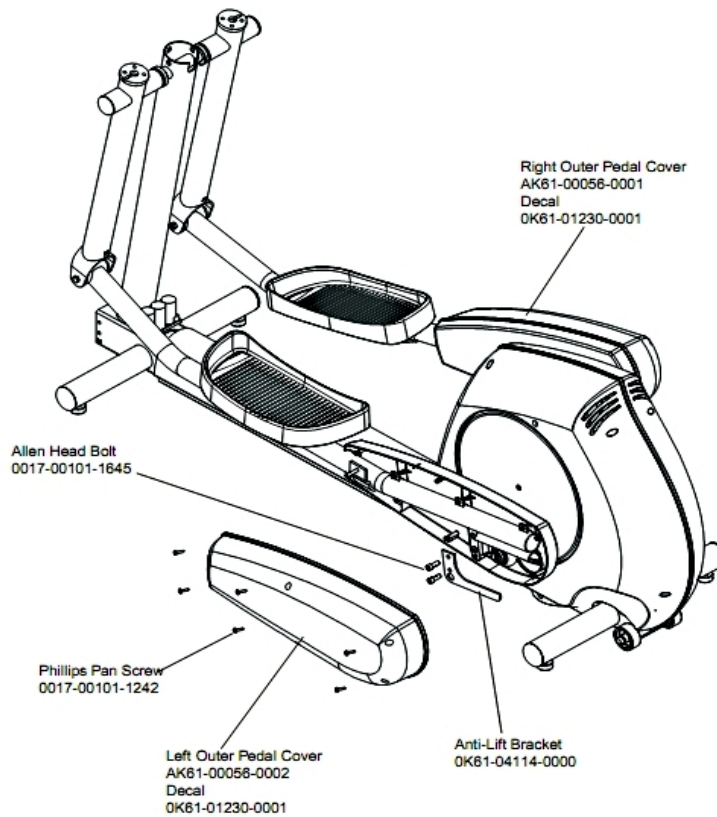

CT9100 Cross-Trainer Rear Drive Universal Console

CT91-0300-04

Parts Manual

1/5/2019 13:23:53 PM

Table of Contents

Anti-Lift Bracket And Outer Pedal Covers.....	3
Battery, Brackets, And Frame Cover.....	4
Cables.....	5
Clevis And Front Frame Covers.....	6
Console Assembly.....	7
Console Support Assembly *Optional.....	8
Crankshaft Assembly.....	9
Crank Arm W/Roller Assembly.....	10
Drive Belts And Alternator.....	11
Final Frame Drive Linkage Assembly.....	12
General Assembly.....	13
Pedal Lever Assembly.....	14
Rear Drive Shrouds W/Decals.....	15
Rocker Arm Assembly.....	16
Rocker Arm Covers.....	17
Unlabeled Parts.....	18
Upper Arm / Heart Rate Assembly.....	20

Anti-Lift Bracket And Outer Pedal Covers

Ref #	Part Number	Qty	Description
-	OK61-04114-0000	1	Roller Retainer Plate
-	AK61-00056-0001	1	Outer Pedal Cover: Right
-	0017-00101-1645	6	Hardware: Bolt
-	0017-00101-1242	6	Hardware: Phillips Pan Screw 0.75"
-	AK61-00056-0002	1	Outer Pedal Cover: Left
-	OK61-01230-0001	2	Decal

Battery, Brackets, And Frame Cover

Ref #	Part Number	Qty	Description
-	0017-00003-0685	1	6V Battery
-	0017-00101-1608	4	Hardware: Hex Bolt
-	0017-00104-0192	4	Hardware: Flat Washer 0.813" OD
-	GK61-00002-0019	1	Cover
-	0017-00103-0025	4	Hardware: Locking Nut 3/8" ID
-	0017-00101-1282	6	Hardware: TORX Screw 0.375"
-	OK61-01055-0001	2	Spacer
-	AK61-00127-0000	1	Resistor Bracket Assembly
-	0017-00101-1635	5	Hardware: Hex Bolt 1"
-	AK61-00145-0001	1	PCB Assembly

Ref #	Part Number	Qty	Description
-	0017-00042-0754	8	Hardware: Grommet
-	0017-00101-1242	20	Hardware: Phillips Pan Screw 0.75"
-	0017-00042-0674	2	Wheel
-	0017-00042-1066	2	Push-on cap
-	OK61-06240-0000	1	Front Cover Left
-	OK61-04115-0002	4	Adhesive Tape
-	OK61-01284-0000	4	Stabilizer Cap
-	AK61-00062-0000	2	Clevis Cover
-	OK61-01300-0000	1	Wheel Shaft
-	OK61-06250-0000	1	Front Cover Right
-	AK61-00035-0000	4	Leg Leveler