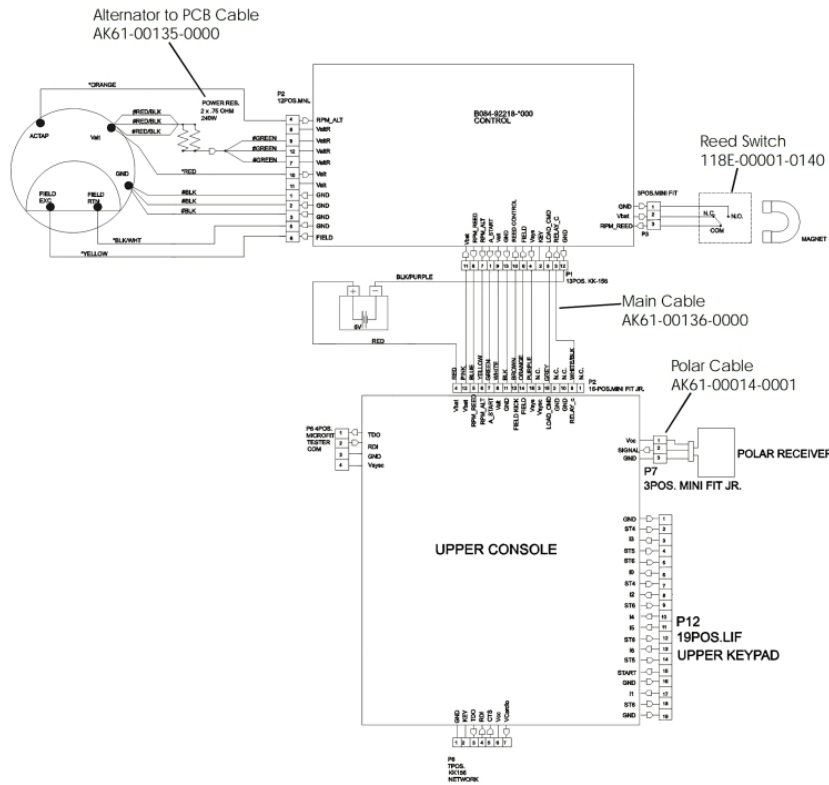

Cables

Ref #	Part Number	Qty	Description
-	AK61-00136-0000	1	Main Cable
-	AK61-00135-0000	1	Power Control Cable Assembly
-	118E-00001-0140	1	Reed Switch SPDT
-	AK61-00014-0001	1	Polar Cable