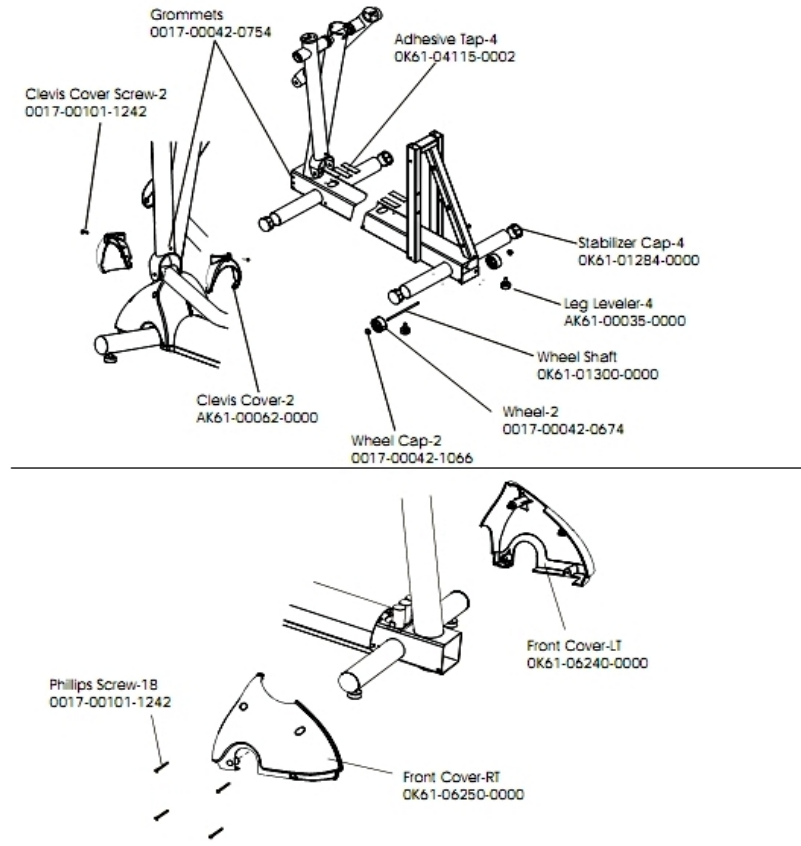

CT9100 Cross-Trainer Rear Drive Universal Console

CT91-0300-04

Parts Manual

1/5/2019 13:23:53 PM

Table of Contents

Anti-Lift Bracket And Outer Pedal Covers.....	3
Battery, Brackets, And Frame Cover.....	4
Cables.....	5
Clevis And Front Frame Covers.....	6
Console Assembly.....	7
Console Support Assembly *Optional.....	8
Crankshaft Assembly.....	9
Crank Arm W/Roller Assembly.....	10
Drive Belts And Alternator.....	11
Final Frame Drive Linkage Assembly.....	12
General Assembly.....	13
Pedal Lever Assembly.....	14
Rear Drive Shrouds W/Decals.....	15
Rocker Arm Assembly.....	16
Rocker Arm Covers.....	17
Unlabeled Parts.....	18
Upper Arm / Heart Rate Assembly.....	20

Anti-Lift Bracket And Outer Pedal Covers

Ref #	Part Number	Qty	Description
-	OK61-04114-0000	1	Roller Retainer Plate
-	AK61-00056-0001	1	Outer Pedal Cover: Right
-	0017-00101-1645	6	Hardware: Bolt
-	0017-00101-1242	6	Hardware: Phillips Pan Screw 0.75"
-	AK61-00056-0002	1	Outer Pedal Cover: Left
-	OK61-01230-0001	2	Decal

Battery, Brackets, And Frame Cover

Ref #	Part Number	Qty	Description
-	0017-00003-0685	1	6V Battery
-	0017-00101-1608	4	Hardware: Hex Bolt
-	0017-00104-0192	4	Hardware: Flat Washer 0.813" OD
-	GK61-00002-0019	1	Cover
-	0017-00103-0025	4	Hardware: Locking Nut 3/8" ID
-	0017-00101-1282	6	Hardware: TORX Screw 0.375"
-	OK61-01055-0001	2	Spacer
-	AK61-00127-0000	1	Resistor Bracket Assembly
-	0017-00101-1635	5	Hardware: Hex Bolt 1"
-	AK61-00145-0001	1	PCB Assembly

Ref #	Part Number	Qty	Description
-	0017-00042-0754	8	Hardware: Grommet
-	0017-00101-1242	20	Hardware: Phillips Pan Screw 0.75"
-	0017-00042-0674	2	Wheel
-	0017-00042-1066	2	Push-on cap
-	OK61-06240-0000	1	Front Cover Left
-	OK61-04115-0002	4	Adhesive Tape
-	OK61-01284-0000	4	Stabilizer Cap
-	AK61-00062-0000	2	Clevis Cover
-	OK61-01300-0000	1	Wheel Shaft
-	OK61-06250-0000	1	Front Cover Right
-	AK61-00035-0000	4	Leg Leveler