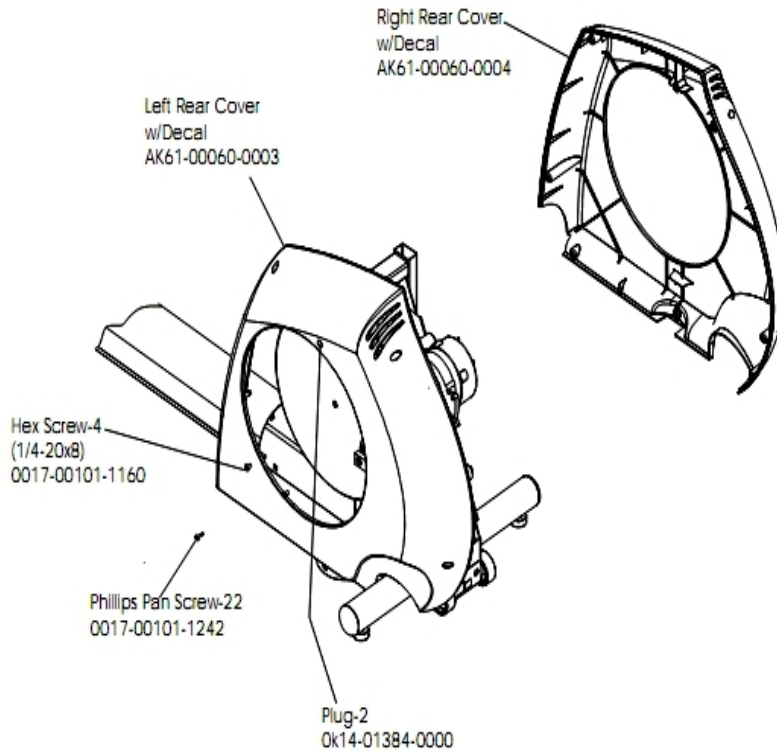

Rear Drive Shrouds W/Decals

Ref #	Part Number	Qty	Description
-	0017-00101-1242	22	Hardware: Phillips Pan Screw 0.75"
-	0017-00101-1160	4	Hardware: Hex Screw
-	GK61-00002-0016	1	Right Rear Cover with Decal
-	OK14-01384-0000	2	Plug
-	GK61-00002-0015	1	Left Rear Cover with Decal