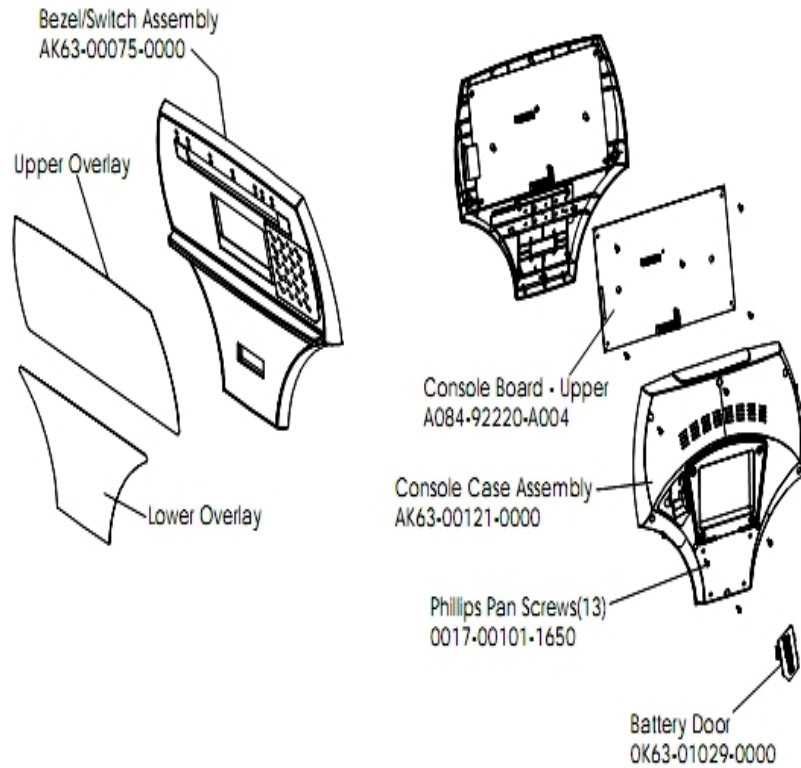

Console Assembly

Ref #	Part Number	Qty	Description
-	OK63-01029-0000	1	Battery Door
-	A084-92220-A004	1	Console Board - Upper
-	AK63-00121-0000	1	Console Case Assembly
-	AK61-00120-0007	1	Overlay/Bezel: French/Metric
-	0017-00101-1650	13	Hardware: Phillips Pan Screw 0.375"
-	OK61-01279-0007	1	Upper Overlay French/Metric
-	OK61-01313-0007	1	Lower Overlay French/Metric
-	AK63-00075-0000	1	Bezel/Switch Assembly
-	AK61-00119-0007	1	Console: French/Metric