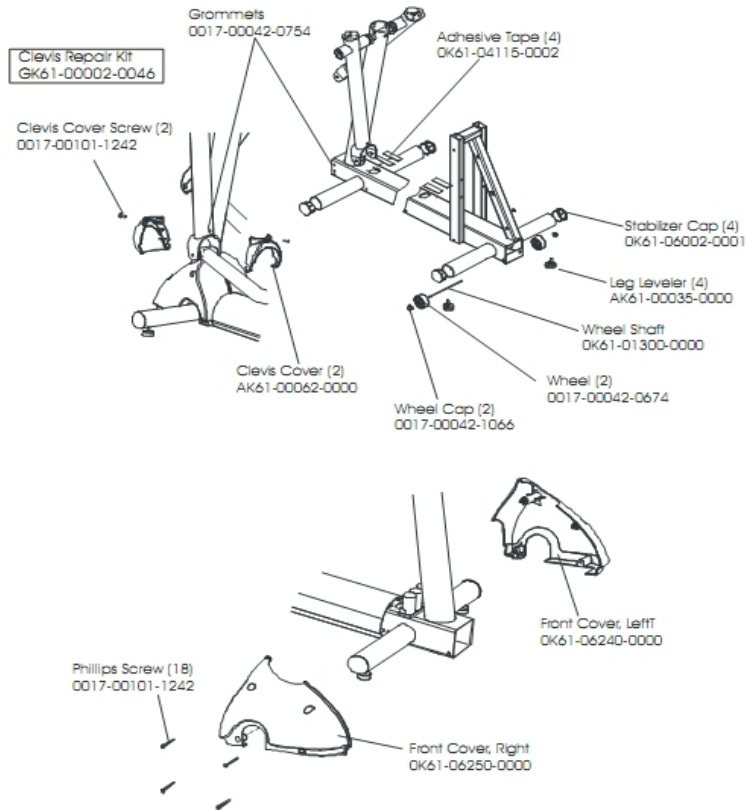

CT9500HR Pre-owned Cross-Trainer

CT95S-0109-01

Parts Manual

1/5/2019 13:31:10 PM

LifeFitness
WHAT WE LIVE FOR

Table of Contents

Anti-Lift Bracket, Outer Pedal Covers.....	3
Battery, Brackets, And Frame Cover.....	4
Clevis And Front Frame Covers.....	5
Console Assembly.....	6
Console Support Assembly.....	7
Crankshaft Assembly.....	8
Crank Arm W/Roller Assembly.....	9
Drive Belts And Alternator.....	10
Final Frame Drive Linkage Assembly.....	11
General Assembly.....	12
Pedal Lever Assembly.....	13
Rear Drive Shrouds With Decals.....	14
Rocker Arm Assembly.....	15
Rocker Arm Covers.....	16
Upper Arm/Heart Rate Assembly.....	17

Anti-Lift Bracket, Outer Pedal Covers

Ref #	Part Number	Qty	Description
-	AK61-00018-0001	1	Outer Pedal Cover: Left
-	AK61-00018-0003	1	Outer Pedal Cover: Right
-	0017-00101-1645	1	Hardware: Bolt
-	OK61-04114-0000	1	Roller Retainer Plate
-	0017-00101-1242	1	Hardware: Phillips Pan Screw 0.75"
-	OK61-01222-0003	2	Decal

Battery, Brackets, And Frame Cover

Ref #	Part Number	Qty	Description
-	0017-00003-0685	1	6V Battery
-	0017-00101-1608	4	Hardware: Hex Bolt
-	0017-00104-0192	4	Hardware: Flat Washer 0.813" OD
-	GK61-00002-0044	1	Resistor Bracket Assembly
-	0017-00103-0025	4	Hardware: Locking Nut 3/8" ID
-	0017-00101-1282	6	Hardware: TORX Screw 0.375"
-	0K61-01055-0001	2	Spacer
-	GK61-00002-0023	1	Power Control Bracket Assembly
-	0017-00101-1635	5	Hardware: Hex Bolt 1"
-	GK61-00002-0019	1	Cover

Clevis And Front Frame Covers

Ref #	Part Number	Qty	Description
-	0017-00101-1242	20	Hardware: Phillips Pan Screw 0.75"
-	GK61-00002-0046	1	Kit: Serv; Clevis Joint BM
-	OK61-06250-0000	1	Front Cover Right
-	0017-00042-1066	2	Push-on cap
-	0017-00042-0674	2	Wheel
-	OK61-01300-0000	1	Wheel Shaft
-	OK61-06240-0000	1	Front Cover Left
-	OK61-04115-0002	4	Adhesive Tape
-	AK61-00062-0000	2	Clevis Cover
-	AK61-00035-0000	4	Leg Leveler
-	0017-00042-0754	1	Hardware: Grommet
-	OK61-06002-0001	4	Stabilizer Cap