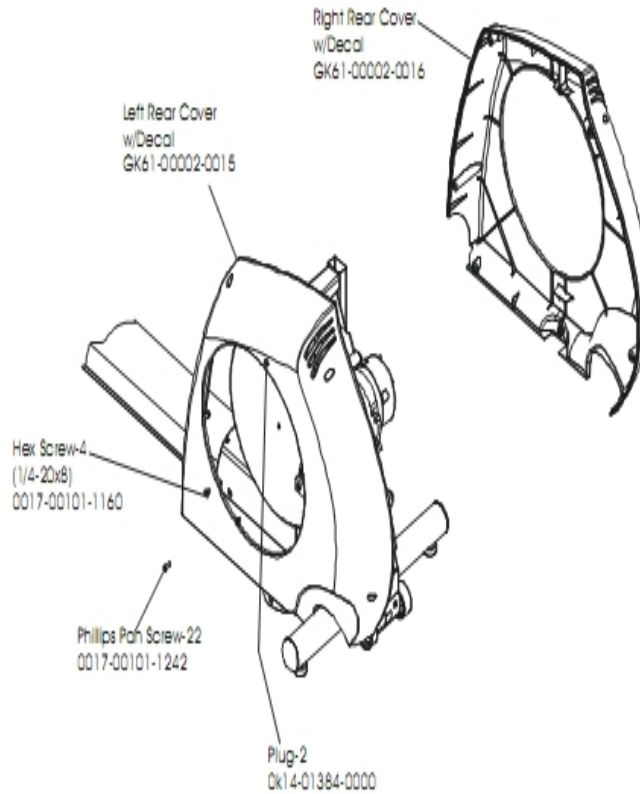

Rear Drive Shrouds With Decals

Ref #	Part Number	Qty	Description
-	GK61-00002-0015	1	Left Rear Cover with Decal
-	GK61-00002-0016	1	Right Rear Cover with Decal
-	0017-00101-1160	4	Hardware: Hex Screw
-	0017-00101-1242	22	Hardware: Phillips Pan Screw 0.75"
-	0K14-01384-0000	2	Plug