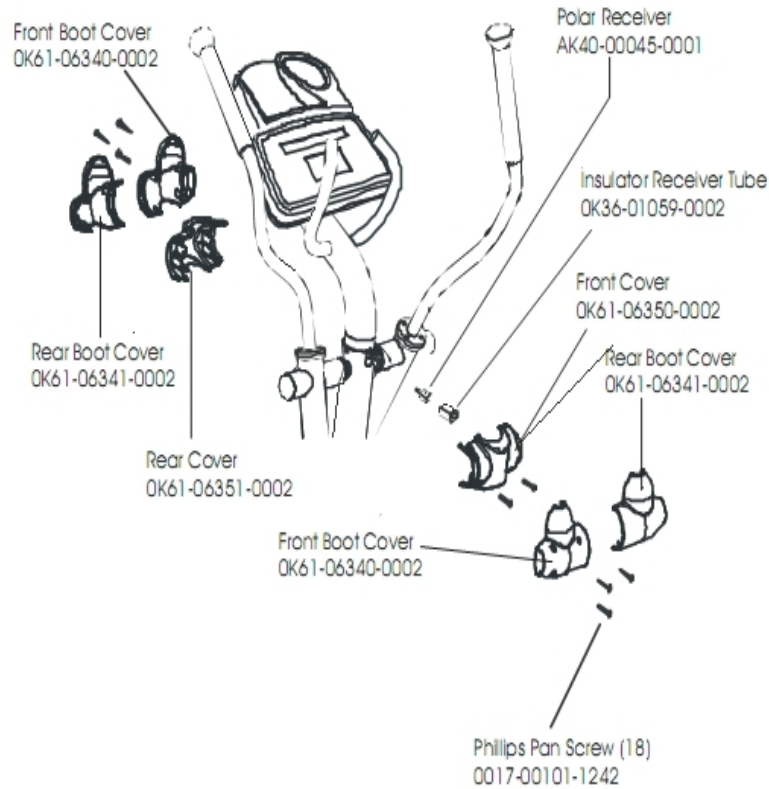

Rocker Arm Covers

Ref #	Part Number	Qty	Description
-	SK40-00045-0001	1	Polar HR Kit
-	OK61-06350-0002	1	Front Cover
-	OK61-06340-0002	2	Front Boot Cover
-	OK61-06351-0002	1	Rear Cover
-	OK36-01059-0002	1	Insulator Receiver Tube
-	0017-00101-1242	18	Hardware: Phillips Pan Screw 0.75"
-	OK61-06341-0002	2	Rear Boot Cover