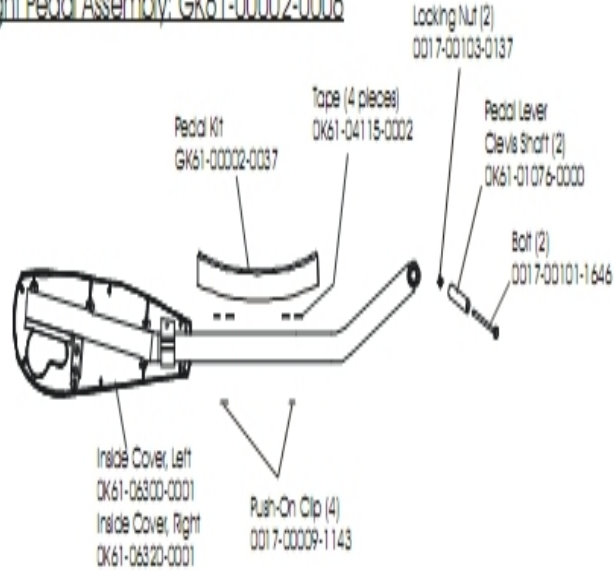

Final Frame Drive Linkage Assembly

Ref #	Part Number	Qty	Description
-	GK61-0002-0020	1	Drive Linkage Assembly Kit
-	OK61-01066-0000	1	Spherical End Sleeve
-	0017-00103-0286	1	Hardware: Locking Nut
-	OK61-01261-0000	1	Control Link Sleeve
-	OK61-03004-0000	1	Arm Extension
-	0017-00009-1084	1	Wave Spring
-	0017-00101-1645	1	Hardware: Bolt
-	0017-00009-1085	1	Spherical Washer
-	0017-00104-0044	1	Hardware: Washer 0.75" OD
-	0017-00104-0164	2	Hardware: Washer 0.75" OD

General Assembly

Ref #	Part Number	Qty	Description
-	SK40-00045-0002	1	Chest Strap - Small
-	SK40-00045-0003	1	Chest Strap - Medium
-	SK40-00045-0004	1	Chest Strap - Large
-	AK61-00050-0000	1	Hardware Kit

Pedal Lever Assembly

Left Pedal Assembly: GK61-00002-0005

Right Pedal Assembly: GK61-00002-0006

Ref #	Part Number	Qty	Description
-	GK61-00002-0006	1	Right Pedal Assembly
-	OK61-04115-0002	1	Adhesive Tape
-	OK61-06300-0001	1	Inside Cover Left
-	OK61-01076-0000	2	Pedal Lever Clevis Shaft
-	OK61-06320-0001	1	Inside Cover Right
-	0017-00103-0137	2	Hardware: Locking Nut 3/8" ID
-	0017-00101-1646	2	Hardware: Bolt 4.25"
-	GK61-00002-0037	1	Pedal Kit
-	GK61-00002-0005	1	Left Pedal Assembly
-	0017-00009-1143	4	Clip