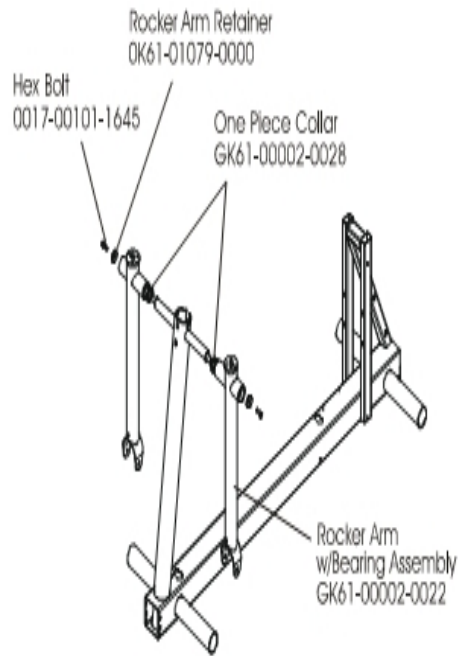

General Assembly

Ref #	Part Number	Qty	Description
-	SK40-00045-0002	1	Chest Strap - Small
-	SK40-00045-0003	1	Chest Strap - Medium
-	SK40-00045-0004	1	Chest Strap - Large
-	AK61-00050-0000	1	Hardware Kit

Pedal Lever Assembly

Left Pedal Assembly: GK61-00002-0005

Right Pedal Assembly: GK61-00002-0006

Ref #	Part Number	Qty	Description
-	GK61-00002-0006	1	Right Pedal Assembly
-	OK61-04115-0002	1	Adhesive Tape
-	OK61-06300-0001	1	Inside Cover Left
-	OK61-01076-0000	2	Pedal Lever Clevis Shaft
-	OK61-06320-0001	1	Inside Cover Right
-	0017-00103-0137	2	Hardware: Locking Nut 3/8" ID
-	0017-00101-1646	2	Hardware: Bolt 4.25"
-	GK61-00002-0037	1	Pedal Kit
-	GK61-00002-0005	1	Left Pedal Assembly
-	0017-00009-1143	4	Clip

Rocker Arm Assembly

SN:103198-105925-Below

Ref #	Part Number	Qty	Description
-	0017-00104-0454	1	Hardware: Flat Washer 1.62" OD
-	AK61-00094-0002	1	Rocker Arm
-	0017-00101-1635	1	Hardware: Hex Bolt 1"
-	OK61-01259-0000	1	Shaft Split Collar