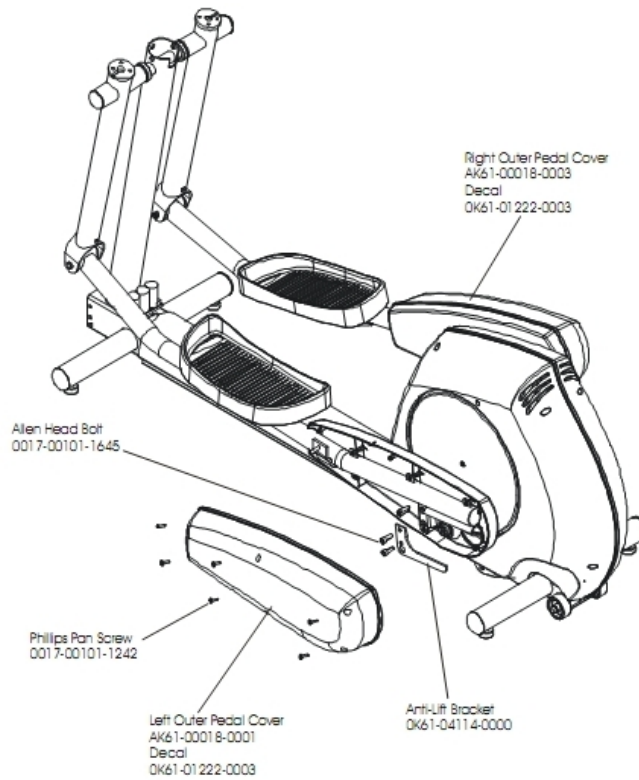

CT9500HR Pre-owned Cross-Trainer

CT95S-0109-01

Parts Manual

1/5/2019 13:31:10 PM

LifeFitness
WHAT WE LIVE FOR

Table of Contents

Anti-Lift Bracket, Outer Pedal Covers.....	3
Battery, Brackets, And Frame Cover.....	4
Clevis And Front Frame Covers.....	5
Console Assembly.....	6
Console Support Assembly.....	7
Crankshaft Assembly.....	8
Crank Arm W/Roller Assembly.....	9
Drive Belts And Alternator.....	10
Final Frame Drive Linkage Assembly.....	11
General Assembly.....	12
Pedal Lever Assembly.....	13
Rear Drive Shrouds With Decals.....	14
Rocker Arm Assembly.....	15
Rocker Arm Covers.....	16
Upper Arm/Heart Rate Assembly.....	17

Anti-Lift Bracket, Outer Pedal Covers

Ref #	Part Number	Qty	Description
-	AK61-00018-0001	1	Outer Pedal Cover: Left
-	AK61-00018-0003	1	Outer Pedal Cover: Right
-	0017-00101-1645	1	Hardware: Bolt
-	OK61-04114-0000	1	Roller Retainer Plate
-	0017-00101-1242	1	Hardware: Phillips Pan Screw 0.75"
-	OK61-01222-0003	2	Decal

Battery, Brackets, And Frame Cover

Ref #	Part Number	Qty	Description
-	0017-00003-0685	1	6V Battery
-	0017-00101-1608	4	Hardware: Hex Bolt
-	0017-00104-0192	4	Hardware: Flat Washer 0.813" OD
-	GK61-00002-0044	1	Resistor Bracket Assembly
-	0017-00103-0025	4	Hardware: Locking Nut 3/8" ID
-	0017-00101-1282	6	Hardware: TORX Screw 0.375"
-	0K61-01055-0001	2	Spacer
-	GK61-00002-0023	1	Power Control Bracket Assembly
-	0017-00101-1635	5	Hardware: Hex Bolt 1"
-	GK61-00002-0019	1	Cover

Clevis And Front Frame Covers

Ref #	Part Number	Qty	Description
-	0017-00101-1242	20	Hardware: Phillips Pan Screw 0.75"
-	GK61-00002-0046	1	Kit: Serv; Clevis Joint BM
-	OK61-06250-0000	1	Front Cover Right
-	0017-00042-1066	2	Push-on cap
-	0017-00042-0674	2	Wheel
-	OK61-01300-0000	1	Wheel Shaft
-	OK61-06240-0000	1	Front Cover Left
-	OK61-04115-0002	4	Adhesive Tape
-	AK61-00062-0000	2	Clevis Cover
-	AK61-00035-0000	4	Leg Leveler
-	0017-00042-0754	1	Hardware: Grommet
-	OK61-06002-0001	4	Stabilizer Cap