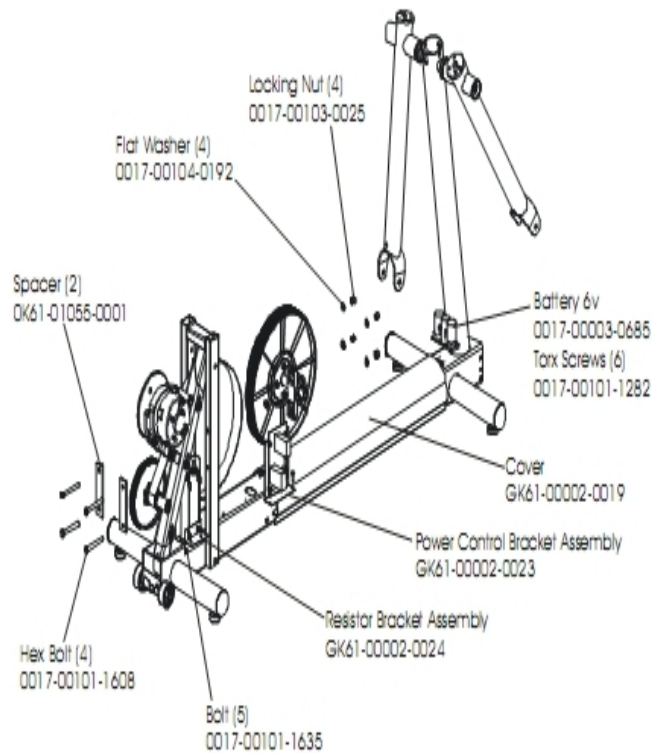

CT9500HR Pre-owned Cross-Trainer

CT95S-0109-01

Parts Manual

1/5/2019 13:31:10 PM

LifeFitness
WHAT WE LIVE FOR

Table of Contents

Anti-Lift Bracket, Outer Pedal Covers.....	3
Battery, Brackets, And Frame Cover.....	4
Clevis And Front Frame Covers.....	5
Console Assembly.....	6
Console Support Assembly.....	7
Crankshaft Assembly.....	8
Crank Arm W/Roller Assembly.....	9
Drive Belts And Alternator.....	10
Final Frame Drive Linkage Assembly.....	11
General Assembly.....	12
Pedal Lever Assembly.....	13
Rear Drive Shrouds With Decals.....	14
Rocker Arm Assembly.....	15
Rocker Arm Covers.....	16
Upper Arm/Heart Rate Assembly.....	17

Anti-Lift Bracket, Outer Pedal Covers

Ref #	Part Number	Qty	Description
-	AK61-00018-0001	1	Outer Pedal Cover: Left
-	AK61-00018-0003	1	Outer Pedal Cover: Right
-	0017-00101-1645	1	Hardware: Bolt
-	OK61-04114-0000	1	Roller Retainer Plate
-	0017-00101-1242	1	Hardware: Phillips Pan Screw 0.75"
-	OK61-01222-0003	2	Decal

Battery, Brackets, And Frame Cover

Ref #	Part Number	Qty	Description
-	0017-00003-0685	1	6V Battery
-	0017-00101-1608	4	Hardware: Hex Bolt
-	0017-00104-0192	4	Hardware: Flat Washer 0.813" OD
-	GK61-00002-0044	1	Resistor Bracket Assembly
-	0017-00103-0025	4	Hardware: Locking Nut 3/8" ID
-	0017-00101-1282	6	Hardware: TORX Screw 0.375"
-	0K61-01055-0001	2	Spacer
-	GK61-00002-0023	1	Power Control Bracket Assembly
-	0017-00101-1635	5	Hardware: Hex Bolt 1"
-	GK61-00002-0019	1	Cover

Crankshaft Assembly

Ref #	Part Number	Qty	Description
-	0017-00104-0144	1	Hardware: Washer 0.625" OD
-	0017-00103-0019	4	Hardware: Locking Nut 1/4" ID
-	AK62-00186-0000	1	Magnet-Standoff Assembly
-	0017-00100-0152	1	Hardware: Retaining Ring 1"
-	OK61-02409-0000	1	Poly-V Crank Pulley
-	OK53-01181-0000	2	Hardware: Pillow Block Bearing
-	0017-00101-1551	4	Hardware: Hex Bolt 1.25"
-	0017-00101-1282	3	Hardware: TORX Screw 0.375"
-	OK61-02302-0001	1	Crankshaft Plate
-	AK61-00157-0002	1	Crankshaft Assembly
-	OK61-01360-0002	1	Crankshaft w/plate