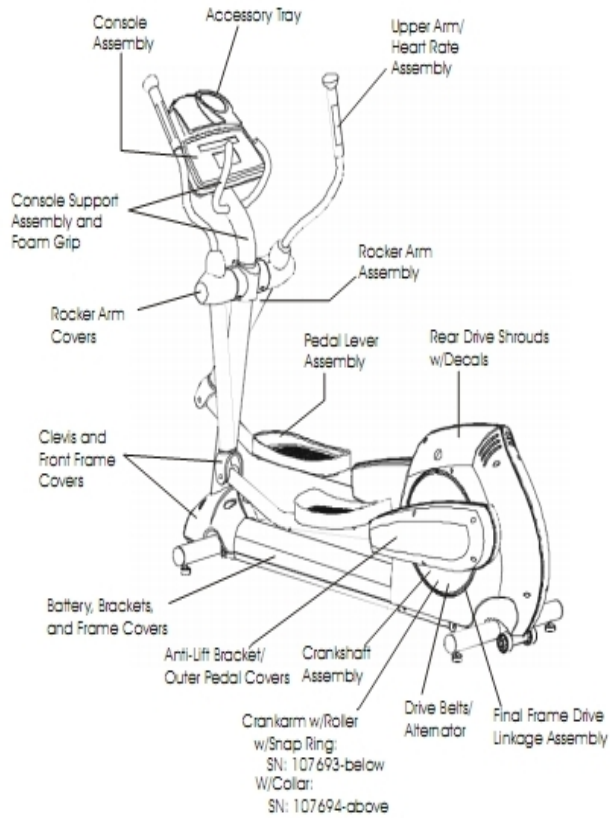

General Assembly

Ref #	Part Number	Qty	Description
-	SK40-00045-0002	1	Chest Strap - Small
-	SK40-00045-0003	1	Chest Strap - Medium
-	SK40-00045-0004	1	Chest Strap - Large
-	AK61-00050-0000	1	Hardware Kit