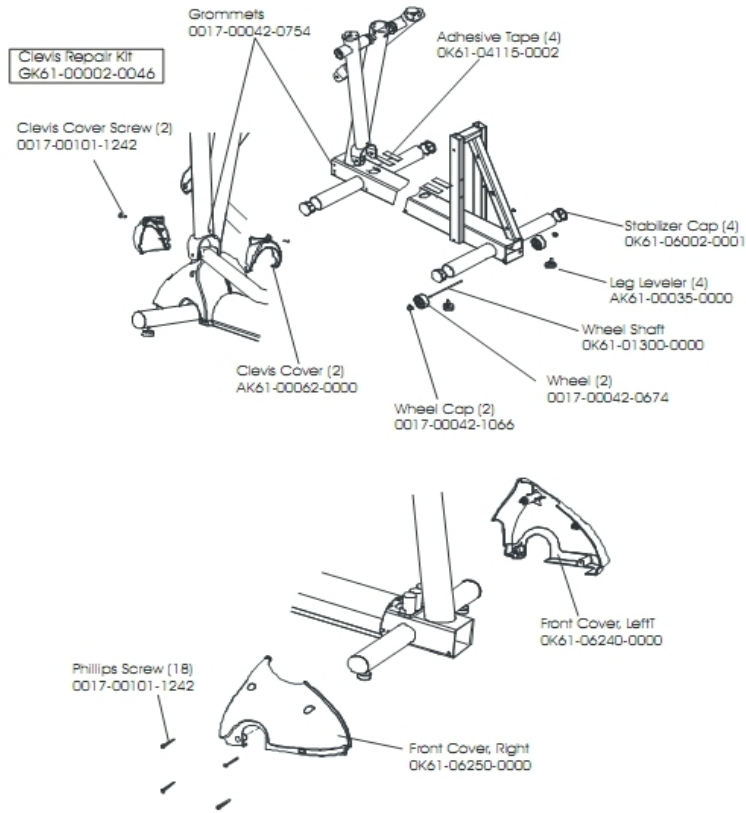

CT9500HR Pre-owned Cross-Trainer

CT95S-RTN-11

Parts Manual

1/5/2019 13:31:10 PM

LifeFitness
WHAT WE LIVE FOR

Table of Contents

Anti-Lift Bracket, Outer Pedal Covers.....	3
Battery, Brackets, And Frame Cover.....	4
Clevis And Front Frame Covers.....	5
Console Assembly.....	6
Console Support Assembly.....	7
Crankshaft Assembly.....	8
Crank Arm W/Roller Assembly.....	9
Drive Belts And Alternator.....	10
Final Frame Drive Linkage Assembly.....	11
General Assembly.....	12
Pedal Lever Assembly.....	13
Rear Drive Shrouds With Decals.....	14
Rocker Arm Assembly.....	15
Rocker Arm Covers.....	16
Upper Arm/Heart Rate Assembly.....	17

Anti-Lift Bracket, Outer Pedal Covers

Ref #	Part Number	Qty	Description
-	AK61-00018-0001	1	Outer Pedal Cover: Left
-	AK61-00018-0003	1	Outer Pedal Cover: Right
-	0017-00101-1645	1	Hardware: Bolt
-	OK61-04114-0000	1	Roller Retainer Plate
-	0017-00101-1242	1	Hardware: Phillips Pan Screw 0.75"
-	OK61-01222-0003	2	Decal

Battery, Brackets, And Frame Cover

Ref #	Part Number	Qty	Description
-	0017-00003-0685	1	6V Battery
-	0017-00101-1608	4	Hardware: Hex Bolt
-	0017-00104-0192	4	Hardware: Flat Washer 0.813" OD
-	GK61-00002-0044	1	Resistor Bracket Assembly
-	0017-00103-0025	4	Hardware: Locking Nut 3/8" ID
-	GK61-00002-0023	1	Power Control Bracket Assembly
-	0017-00101-1282	6	Hardware: TORX Screw 0.375"
-	0K61-01055-0001	2	Spacer
-	0017-00101-1635	5	Hardware: Hex Bolt 1"
-	GK61-00002-0019	1	Cover

Clevis And Front Frame Covers

Ref #	Part Number	Qty	Description
-	0017-00042-0674	2	Wheel
-	OK61-06240-0000	1	Front Cover Left
-	OK61-01300-0000	1	Wheel Shaft
-	OK61-04115-0002	4	Adhesive Tape
-	0017-00042-1066	2	Push-on cap
-	AK61-00035-0000	4	Leg Leveler
-	0017-00042-0754	1	Hardware: Grommet
-	0017-00101-1242	20	Hardware: Phillips Pan Screw 0.75"
-	OK61-06250-0000	1	Front Cover Right
-	AK61-00062-0000	2	Clevis Cover
-	OK61-06002-0001	4	Stabilizer Cap