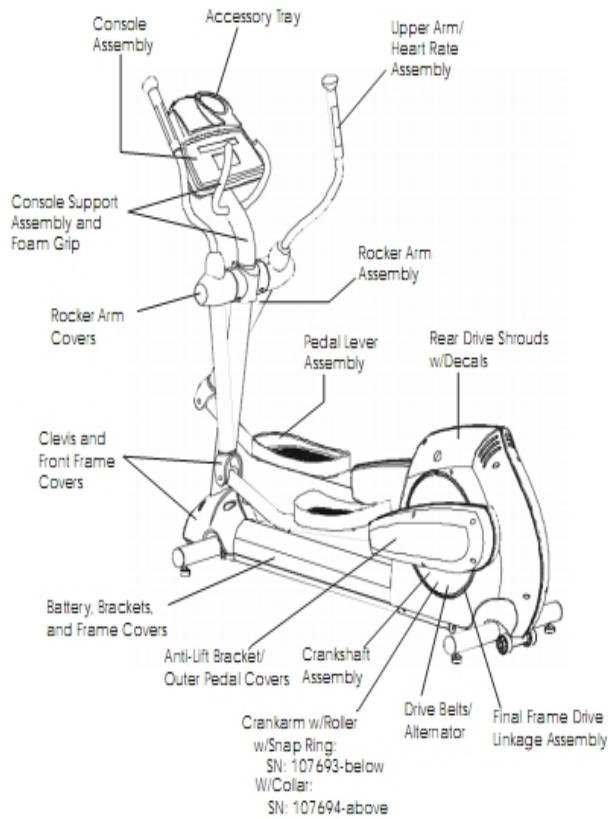

General Assembly

Ref #	Part Number	Qty	Description
-	AK61-00050-0000	1	Hardware Kit
-	SK40-00045-0004	1	Chest Strap - Large
-	SK40-00045-0003	1	Chest Strap - Medium
-	SK40-00045-0002	1	Chest Strap - Small