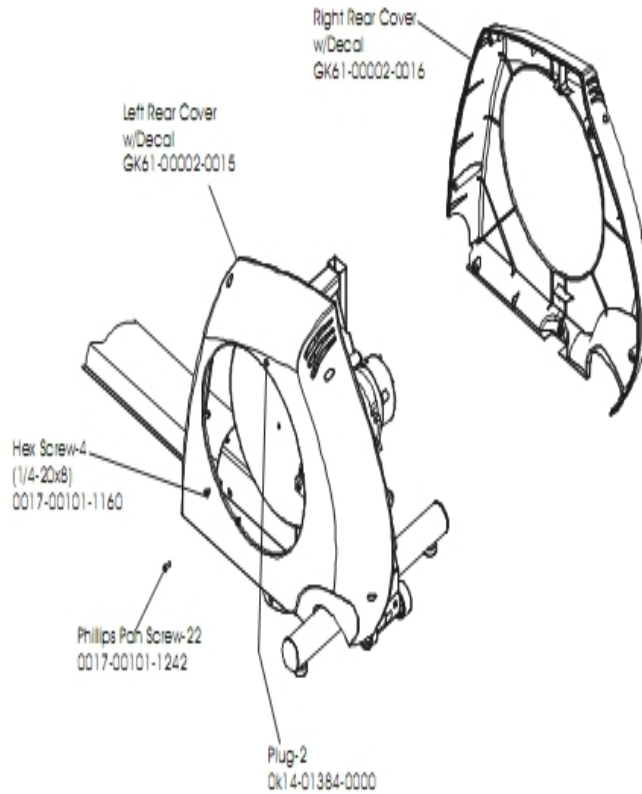

Rear Drive Shrouds With Decals

Ref #	Part Number	Qty	Description
-	GK61-00002-0016	1	Right Rear Cover with Decal
-	0K14-01384-0000	2	Plug
-	0017-00101-1242	22	Hardware: Phillips Pan Screw 0.75"
-	GK61-00002-0015	1	Left Rear Cover with Decal
-	0017-00101-1160	4	Hardware: Hex Screw