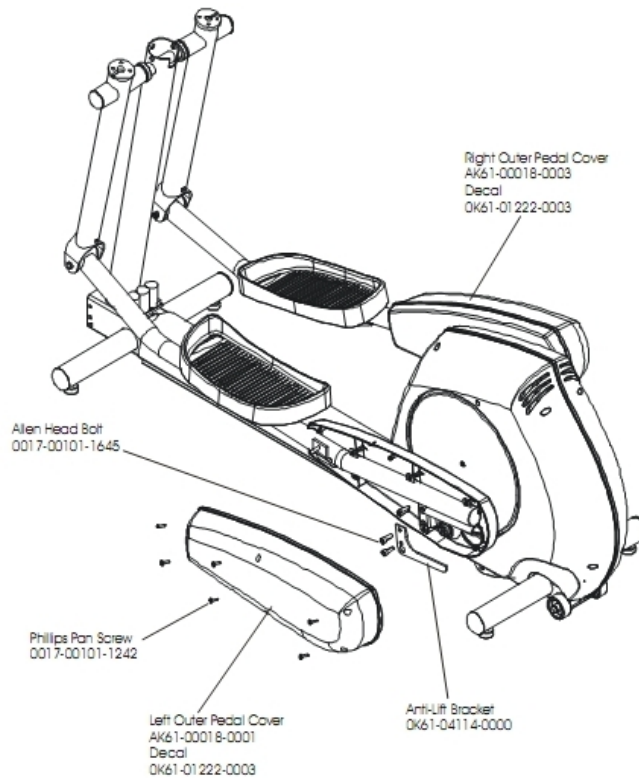

CT9500HR Pre-owned Cross-Trainer

CT95S-RTN-11

Parts Manual

1/5/2019 13:31:10 PM

LifeFitness
WHAT WE LIVE FOR

Table of Contents

Anti-Lift Bracket, Outer Pedal Covers.....	3
Battery, Brackets, And Frame Cover.....	4
Clevis And Front Frame Covers.....	5
Console Assembly.....	6
Console Support Assembly.....	7
Crankshaft Assembly.....	8
Crank Arm W/Roller Assembly.....	9
Drive Belts And Alternator.....	10
Final Frame Drive Linkage Assembly.....	11
General Assembly.....	12
Pedal Lever Assembly.....	13
Rear Drive Shrouds With Decals.....	14
Rocker Arm Assembly.....	15
Rocker Arm Covers.....	16
Upper Arm/Heart Rate Assembly.....	17

Anti-Lift Bracket, Outer Pedal Covers

Ref #	Part Number	Qty	Description
-	AK61-00018-0001	1	Outer Pedal Cover: Left
-	AK61-00018-0003	1	Outer Pedal Cover: Right
-	0017-00101-1645	1	Hardware: Bolt
-	OK61-04114-0000	1	Roller Retainer Plate
-	0017-00101-1242	1	Hardware: Phillips Pan Screw 0.75"
-	OK61-01222-0003	2	Decal

Battery, Brackets, And Frame Cover

Ref #	Part Number	Qty	Description
-	0017-00003-0685	1	6V Battery
-	0017-00101-1608	4	Hardware: Hex Bolt
-	0017-00104-0192	4	Hardware: Flat Washer 0.813" OD
-	GK61-00002-0044	1	Resistor Bracket Assembly
-	0017-00103-0025	4	Hardware: Locking Nut 3/8" ID
-	GK61-00002-0023	1	Power Control Bracket Assembly
-	0017-00101-1282	6	Hardware: TORX Screw 0.375"
-	0K61-01055-0001	2	Spacer
-	0017-00101-1635	5	Hardware: Hex Bolt 1"
-	GK61-00002-0019	1	Cover

Clevis And Front Frame Covers

Ref #	Part Number	Qty	Description
-	0017-00042-0674	2	Wheel
-	OK61-06240-0000	1	Front Cover Left
-	OK61-01300-0000	1	Wheel Shaft
-	OK61-04115-0002	4	Adhesive Tape
-	0017-00042-1066	2	Push-on cap
-	AK61-00035-0000	4	Leg Leveler
-	0017-00042-0754	1	Hardware: Grommet
-	0017-00101-1242	20	Hardware: Phillips Pan Screw 0.75"
-	OK61-06250-0000	1	Front Cover Right
-	AK61-00062-0000	2	Clevis Cover
-	OK61-06002-0001	4	Stabilizer Cap