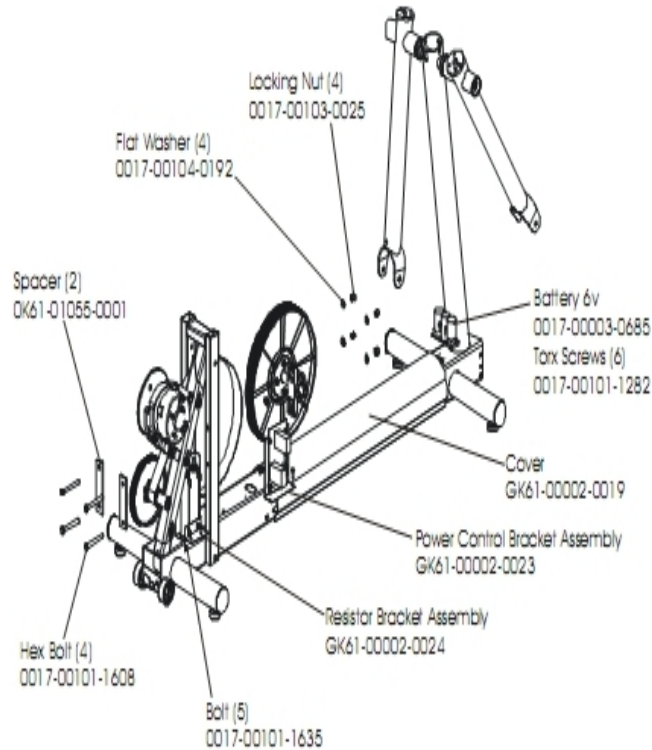

CT9500HR Pre-owned Cross-Trainer

CT95S-RTN-11

Parts Manual

1/5/2019 13:31:10 PM

LifeFitness
WHAT WE LIVE FOR

Table of Contents

Anti-Lift Bracket, Outer Pedal Covers.....	3
Battery, Brackets, And Frame Cover.....	4
Clevis And Front Frame Covers.....	5
Console Assembly.....	6
Console Support Assembly.....	7
Crankshaft Assembly.....	8
Crank Arm W/Roller Assembly.....	9
Drive Belts And Alternator.....	10
Final Frame Drive Linkage Assembly.....	11
General Assembly.....	12
Pedal Lever Assembly.....	13
Rear Drive Shrouds With Decals.....	14
Rocker Arm Assembly.....	15
Rocker Arm Covers.....	16
Upper Arm/Heart Rate Assembly.....	17

Anti-Lift Bracket, Outer Pedal Covers

Ref #	Part Number	Qty	Description
-	AK61-00018-0001	1	Outer Pedal Cover: Left
-	AK61-00018-0003	1	Outer Pedal Cover: Right
-	0017-00101-1645	1	Hardware: Bolt
-	OK61-04114-0000	1	Roller Retainer Plate
-	0017-00101-1242	1	Hardware: Phillips Pan Screw 0.75"
-	OK61-01222-0003	2	Decal

Battery, Brackets, And Frame Cover

Ref #	Part Number	Qty	Description
-	0017-00003-0685	1	6V Battery
-	0017-00101-1608	4	Hardware: Hex Bolt
-	0017-00104-0192	4	Hardware: Flat Washer 0.813" OD
-	GK61-00002-0044	1	Resistor Bracket Assembly
-	0017-00103-0025	4	Hardware: Locking Nut 3/8" ID
-	GK61-00002-0023	1	Power Control Bracket Assembly
-	0017-00101-1282	6	Hardware: TORX Screw 0.375"
-	0K61-01055-0001	2	Spacer
-	0017-00101-1635	5	Hardware: Hex Bolt 1"
-	GK61-00002-0019	1	Cover

Crankshaft Assembly

Ref #	Part Number	Qty	Description
-	OK53-01181-0000	2	Hardware: Pillow Block Bearing
-	OK61-01360-0002	1	Crankshaft w/plate
-	0017-00104-0144	1	Hardware: Washer 0.625" OD
-	AK61-00157-0002	1	Crankshaft Assembly
-	OK61-02302-0001	1	Crankshaft Plate
-	0017-00103-0019	4	Hardware: Locking Nut 1/4" ID
-	AK62-00186-0000	1	Magnet-Standoff Assembly
-	0017-00100-0152	1	Hardware: Retaining Ring 1"
-	0017-00101-1551	4	Hardware: Hex Bolt 1.25"
-	OK61-02409-0000	1	Poly-V Crank Pulley
-	0017-00101-1282	3	Hardware: TORX Screw 0.375"