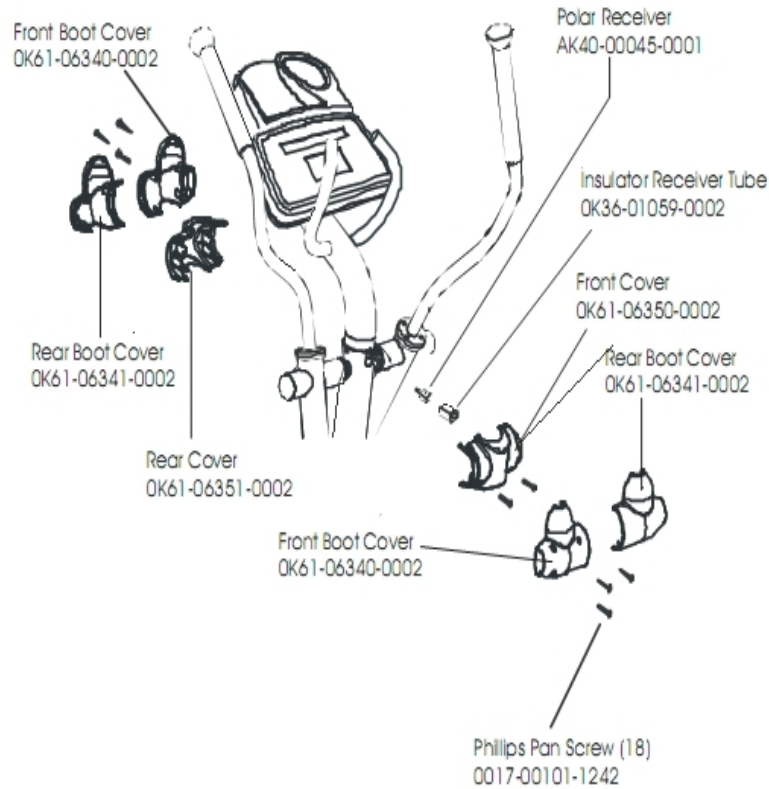

Rocker Arm Covers

Ref #	Part Number	Qty	Description
-	OK61-06350-0002	1	Front Cover
-	OK61-06341-0002	2	Rear Boot Cover
-	0017-00101-1242	18	Hardware: Phillips Pan Screw 0.75"
-	OK36-01059-0002	1	Insulator Receiver Tube
-	OK61-06340-0002	2	Front Boot Cover
-	OK61-06351-0002	1	Rear Cover
-	SK40-00045-0001	1	Polar HR Kit