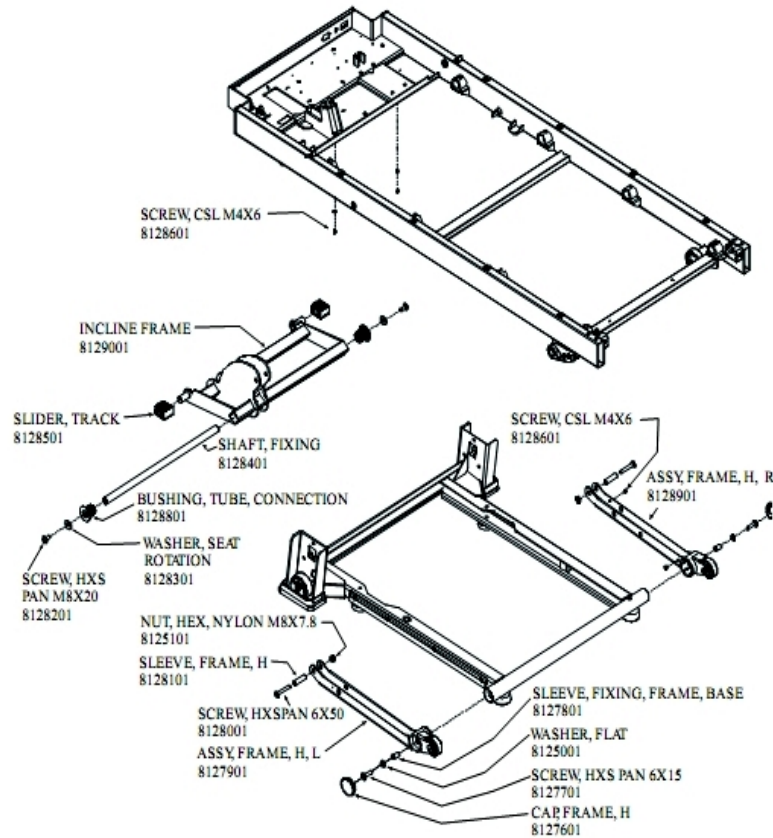

Lift Frame Assembly 1

Ref #	Part Number	Qty	Description
-	8128101	2	Sleeve, Frame, H - HEAM004212
-	8128001	2	SCREW, HXS PAN 6X50 - HEAM005115
-	8127801	2	Sleeve, Fixing, Frame, Base - HEAM004244
-	8128301	2	Washer, Seat Rotation - HEAM004818
-	8125001	2	Washer, Flat - HEAM003587
-	8129001	1	Incline Frame - HEAS006061
-	8128601	4	Screw, CSL M4X6 - HEAM004461
-	8128201	2	Screw, HXS PAN M8X20 - HEAM003381
-	8128501	2	Slider, Track - HEAM004940
-	8128901	1	Assembly, Frame, H, R - HEAS006055
-	8128801	2	Bushing, Tube, Connection - HEAM001406
-	8125101	2	Nut, HEX, Nylon M8X7.8 - HEAM003341
-	8128401	1	Shaft, Fixing - HEAM004198
-	8127701	2	Screw, HXS PAN 6X15 - HEAM003378
-	8127901	1	ASSY, FRAME, H, L - HEAS006203
-	8127601	2	Cap, Frame, H - HEAM004246