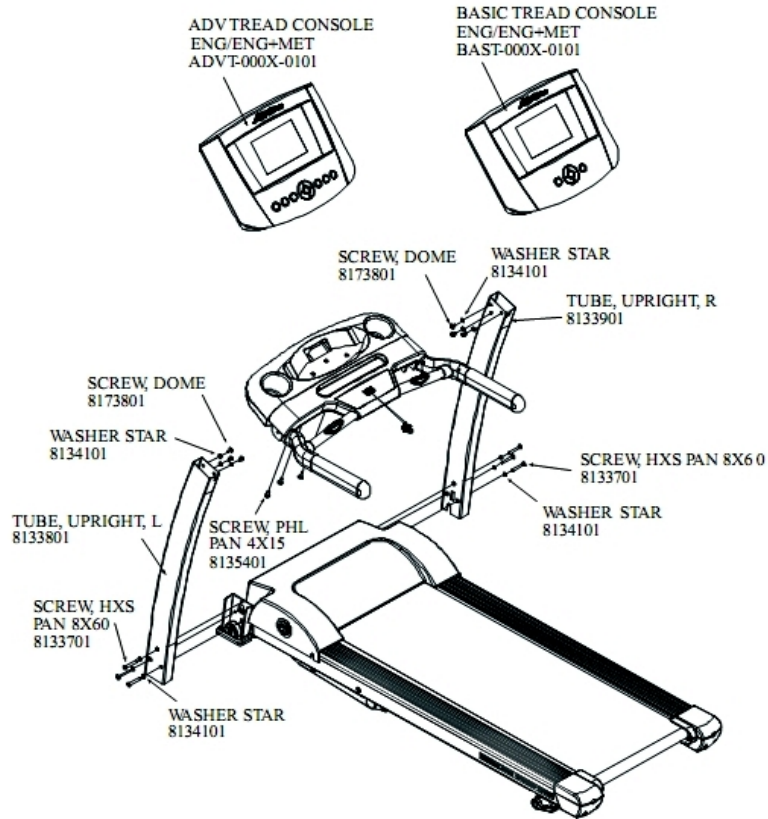

Uprights

Ref #	Part Number	Qty	Description
-	8173801	6	Screw, Domestic - HEAM004036
-	8133901	1	Tube, Upright, R - HEAS006023
-	8133701	6	Screw, HXS Pan 8X60 - HEAM005876
-	8133801	1	Tube, Upright, L - HEAS006022
-	8134101	12	Washer Star - HEAM004037
-	8135401	3	Screw, PHI PAN 4X15 - HEAM003405