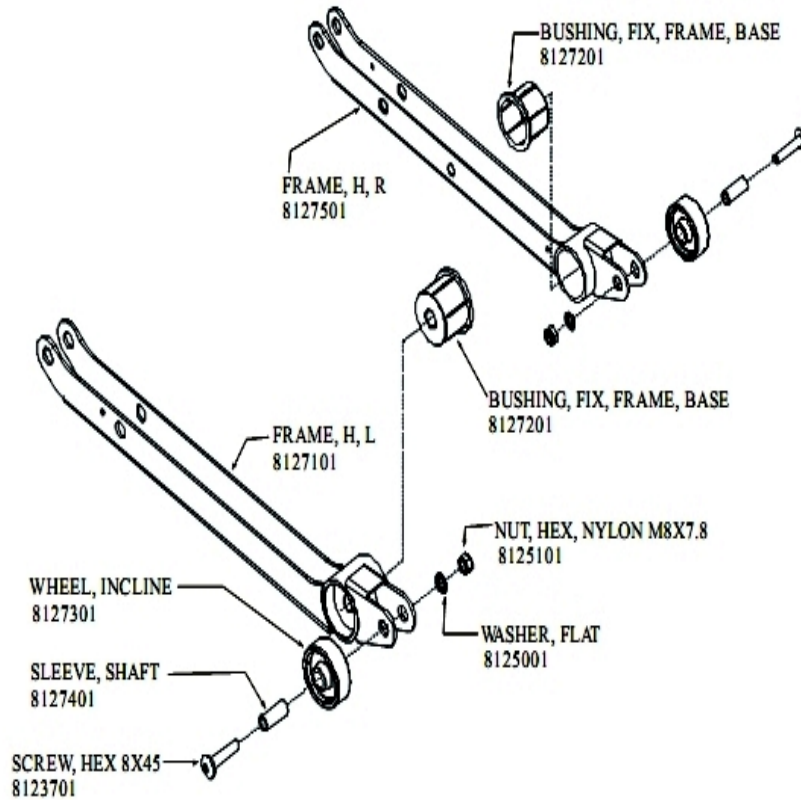

Lift Frame Assembly 2

Ref #	Part Number	Qty	Description
-	8127101	1	Frame, H, L - HEAS006205
-	8127301	1	Wheel, Incline - HEAM005931
-	8125101	1	Nut, HEX, Nylon M8X7.8 - HEAM003341
-	8127201	2	Bushing, Fix, Frame, Base - HEAM004942
-	8127401	1	Sleeve, Shaft - HEAM004129
-	8123701	1	Screw, HEX 8X45 - HEAM005907
-	8125001	1	Washer, Flat - HEAM003587
-	8127501	1	FRAME, H, R - HEAS006206