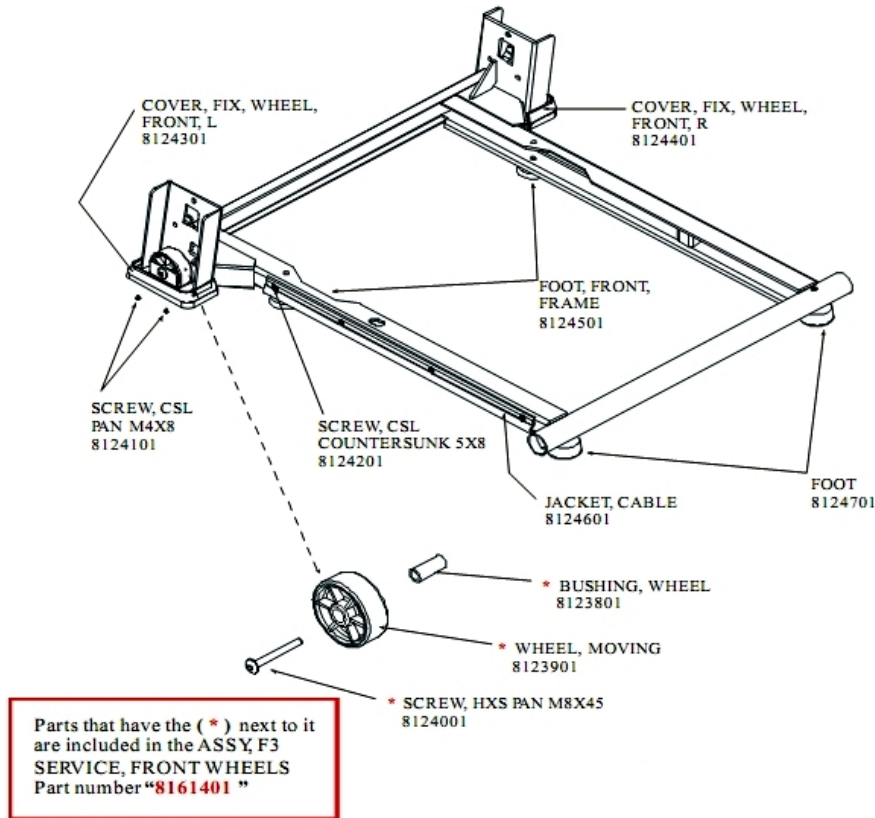

Moving Wheels and Feet

Ref #	Part Number	Qty	Description
-	8161401	1	Assembly, F3 Service, Front Wheels HEAX000308
-	8124401	1	Cover, Fix, Wheel, Front, R - HEAM005789
-	8123801	1	Bushing, Wheel - HEAM004936
-	8124501	2	Foot, Front, Frame - HEAM004264
-	8124301	1	Cover, Fix, Wheel, Front, L - HEAM005788
-	8124201	2	Screw, CSL Countersunk 5X8 - HEAM005298
-	8124001	1	Screw, HXS Pan M8X45 - HEAM004131
-	8124701	2	Foot - HEAM004614
-	8123901	1	Wheel, Moving - HEAM003823
-	8124601	1	Jacket, Cable - HEAM005787
-	8124101	2	Screw, CSL Pan M4X8 - HEAM003391