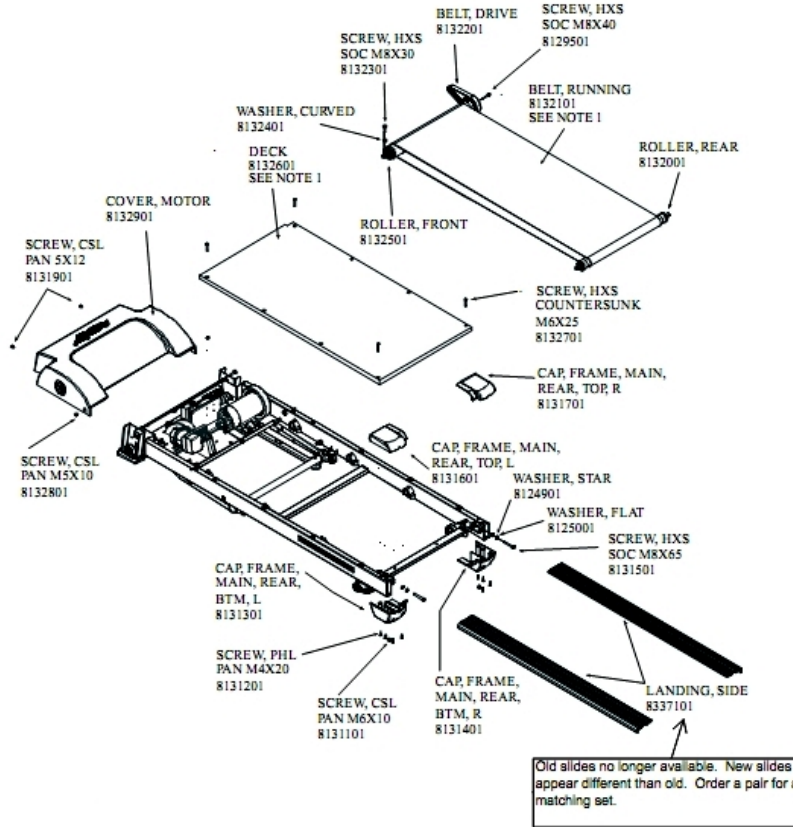

Belt, Deck and Motor Cover Assembly

Ref #	Part Number	Qty	Description
-	8131601	1	Cap, Frame, Main, Rear, Top, L - HEAM005821
-	8132401	1	Washer, Curved - HEAM003608
-	8132801	2	Screw, CSL PAN M5X10 - HEAM003393
-	8168601	1	Bottle, Service Silicone O005320
-	8125001	2	Washer, Flat - HEAM003587
-	8131701	1	Cap, Frame, Main, Rear, Top, R, - HEAM005819
-	8132001	2	Roller, Rear - HEAS006859
-	8131201	2	Screw, PHL PAN M4X20 - HEAM003406
-	8131301	1	Cap, Frame, Main, Rear, Bottom, L - HEAM005820
-	8131401	1	Cap, Frame, Main, Rear, Bottom, R - HEAM005818
-	8132601	1	Deck - HEAM005811
-	8124901	2	Washer, Star - HEAM003606
-	8131101	2	Screw, CSL PAN M6X10 - HEAM003395
-	8132501	1	Roller, Front - HEAS006858
-	8132701	4	Screw, HXS Countersunk M6X25 - HEAM005944
-	8132901	1	Cover, Motor - HEAM005814
-	8337101	2	Extrusion, Side Rail, F3-HEAM006986
-	8129501	1	Screw, HXS SOC M8X40 - HEAM003364
-	8131501	2	Screw, HXS SOC M8X65 - HEAM003368
-	8131901	2	Screw, CSL PAN 5X12 - HEAM005373
-	8132201	1	Belt, Drive - HEAM005812
-	8132301	1	Screw, HXS SOC M8X30 - HEAM003363