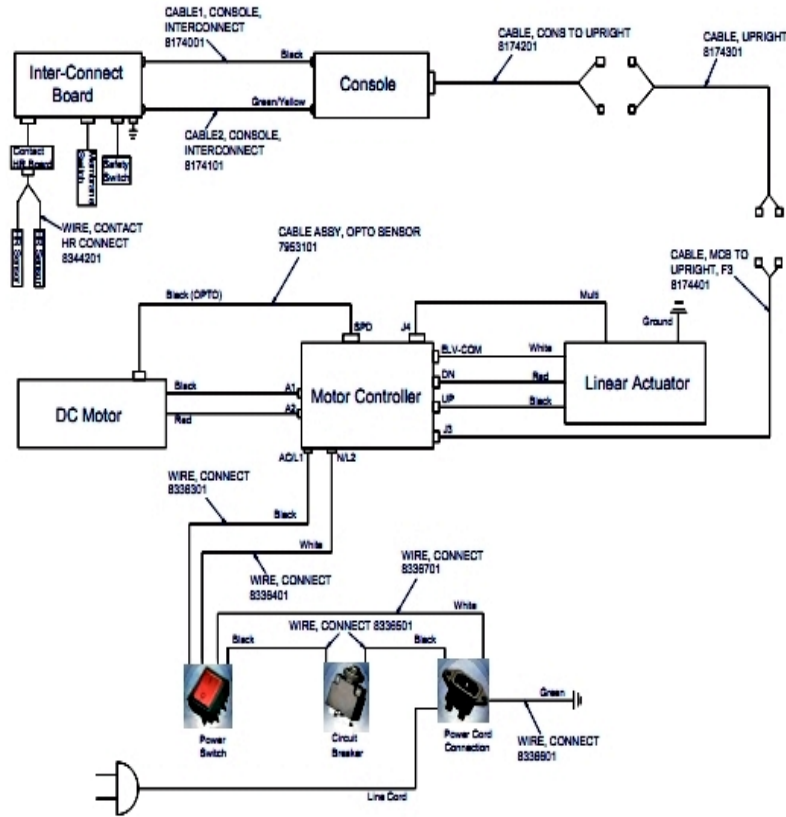

Wiring Diagram

Ref #	Part Number	Qty	Description
-	8174101	1	Cable2, Console, Interconnect, HEAM005939
-	8174001	1	Cable1, Console, Interconnect 63531- HEAM005938
-	7953101	1	Cable Assembly, Opto Sensor
-	8174401	1	Cable, Controller, Upright 63530 - HEAM005936
-	8174201	1	Cable, Console, Upright 63528 - HEAM005934
-	8174301	1	Cable, Upright 63529 - HEAM005935
-	8336501	1	Wire, Connect-HEAM004106
-	8336301	1	Wire, Connect-HEAM004106
-	8336401	1	Wire, Connect-HEAM004274
-	8336601	1	Wire, Connect-HEAM003831
-	8336701	1	Wire, Connect-HEAM004274
-	8344201	1	Wire, Contact HR Connect-HEAM006070