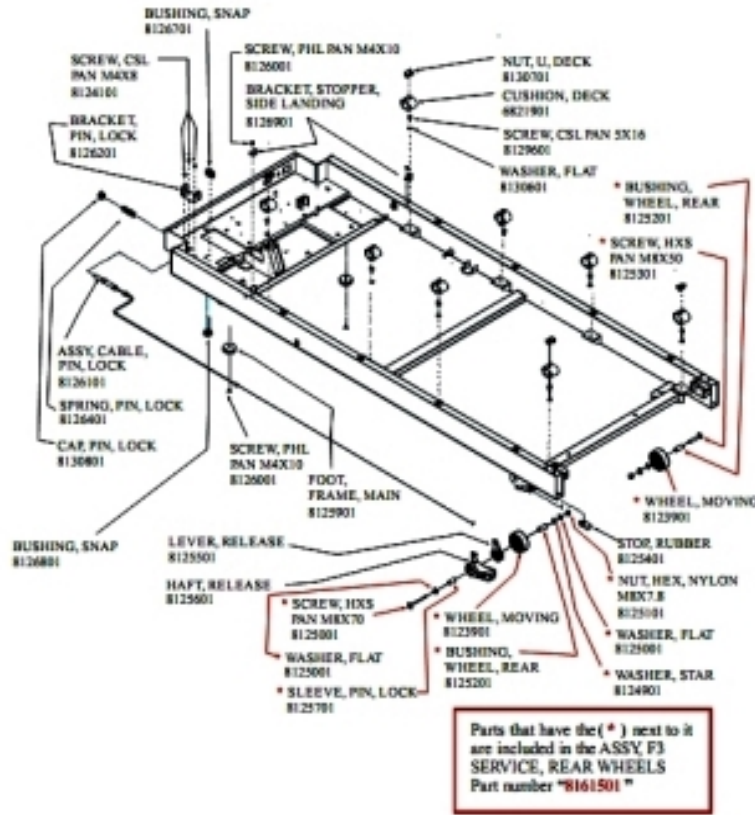

Deck Cushions, Half Release and Rear Wheels

Ref #	Part Number	Qty	Description
-	8125401	1	Stop, Rubber - HEAM001821
-	8161501	1	Assembly, F3 Service, Rear Wheels - HEAX000309
-	8125001	2	Washer, Flat - HEAM003587
-	8129601	1	Screw, CSL PAN 5X16 - HEAM004496
-	8126401	1	Spring, Pin, Lock - HEAM004193
-	8125101	1	Nut, HEX, Nylon M8X7.8 - HEAM003341
-	8125201	2	Bushing, Wheel, Rear - HEAM004183
-	8126101	1	Assembly, Cable, Pin, Lock - HEAS006126
-	8126201	1	Bracket, Pin, Lock - HEAM004187
-	8126801	1	Bushing, Snap - HEAM001438
-	8125301	1	Screw, HXS PAN M8X50 - HEAM003387
-	8125701	1	Sleeve, Pin, Lock - HEAM004175
-	8126001	3	Screw, PHI PAN M4X10 - HEAM003995
-	8126901	2	Bracket, Stopper, Side Landing - HEAM004184
-	8130801	1	Cap, Pin, Lock - HEAM005770
-	8124901	1	Washer, Star - HEAM003606
-	8125601	1	Haft, Release - HEAM005885
-	6821901	1	Spring, TECSPAC Black
-	8123901	2	Wheel, Moving - HEAM003823
-	8125501	1	Lever, Release - HEAM005884
-	8125801	1	Screw, HXS PAN M8X70 - HEAM003389
-	8130601	1	Washer, Flat - HEAM004893