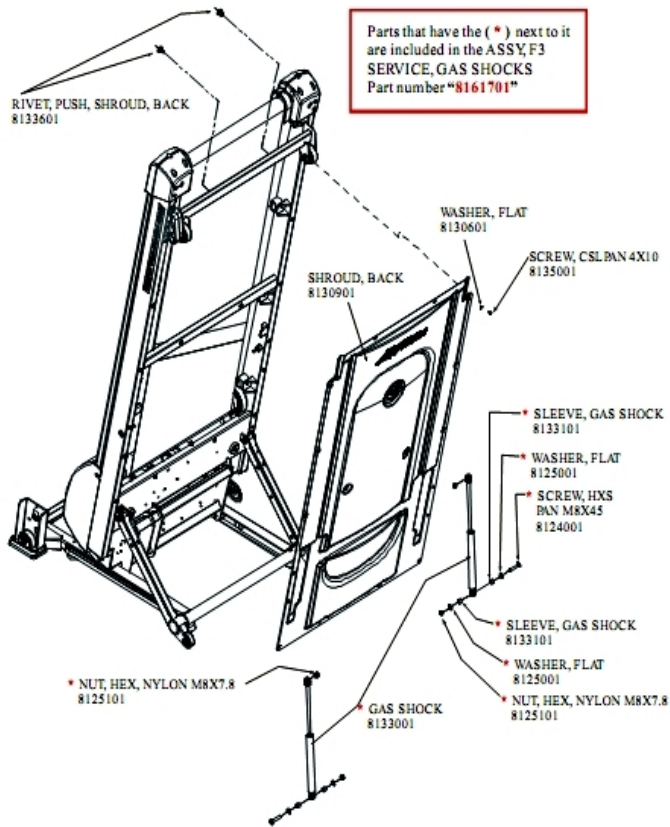

Gas Shocks and Back Shroud

Ref #	Part Number	Qty	Description
-	8133601	2	Rivet, Push, Shroud, Back - HEAM006998
-	8130601	1	Washer, Flat - HEAM004893
-	8133101	2	Sleeve, Gas Shock - HEAM004220
-	8133001	1	Gas Shock - HEAM005925
-	8130901	1	Shroud, Back - HEAM005768
-	8125101	4	Nut, HEX, Nylon M8X7.8 - HEAM003341
-	8161701	1	Assembly, F3 Service, Gas Shocks - HEAX000311
-	8125001	4	Washer, Flat - HEAM003587
-	8124001	2	Screw, HXS Pan M8X45 - HEAM004131
-	8135001	1	Screw, CSL PAN 4X10 - HEAM003392