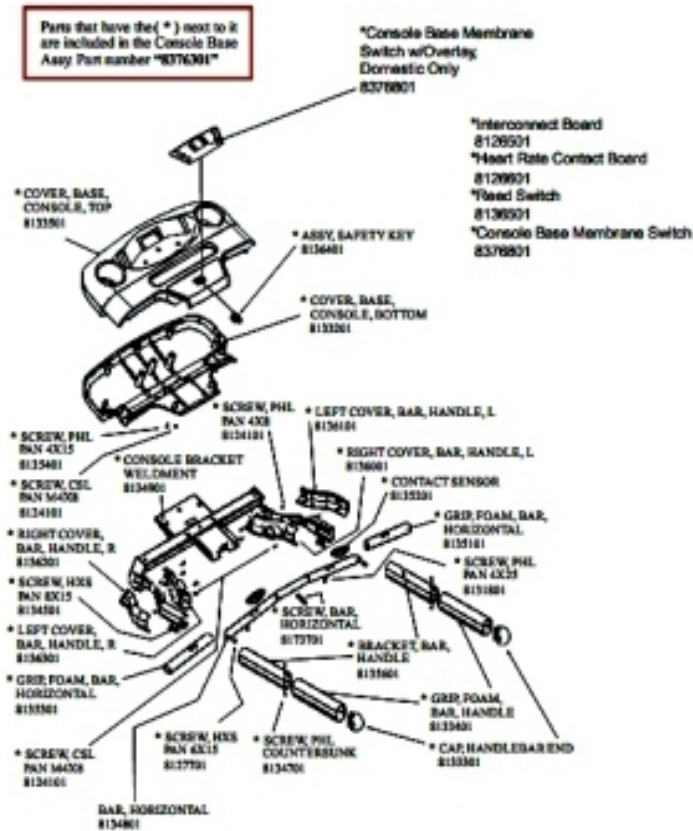

Console Base Assembly

Ref #	Part Number	Qty	Description
-	8126601	1	Board, HR, Contact M005728
-	8136401	1	Assembly, Safety Key - HEAS006028
-	8127701	1	Screw, HXS PAN 6X15 - HEAM003378
-	8133401	2	Grip, Foam, Bar, Handle - HEAM005762
-	8134701	1	Screw, PHI Countersunk - HEAM004912
-	8134801	1	Bar, Horizontal - HEAS006027
-	8135101	1	Grip, Foam, Bar, Horizontal - HEAM005753
-	8135601	2	Bracket, Bar, Handle - HEAS006029
-	8124101	4	Screw, CSL Pan M4X8 - HEAM003391
-	8131801	2	Screw, PHI PAN 4X25 - HEAM005126
-	8134901	1	Weldment, Bracket, Console - HEAS006026
-	8136101	1	Left Cover, Bar, Handle, L - HEAM005748
-	8136301	1	Left Cover, Bar, Handle, R - HEAM005749
-	8136501	1	Board, Reed Switch M005756
-	8173701	2	Screw, Bar, Horizontal - HEAM005942
-	8134501	1	Screw, HXS PAN 8X15 - HEAM003380
-	8126501	1	Board, Interconnect M005755
-	8136201	1	Right Cover, Bar, Handle, R - HEAM005750
-	8136001	1	Right Cover, Bar, Handle, L - HEAM005747
-	8135401	1	Screw, PHI PAN 4X15 - HEAM003405
-	8135301	1	Grip, Foam, Bar, Horizontal - HEAM005752
-	8135201	2	Contact Sensor - HEAM004903