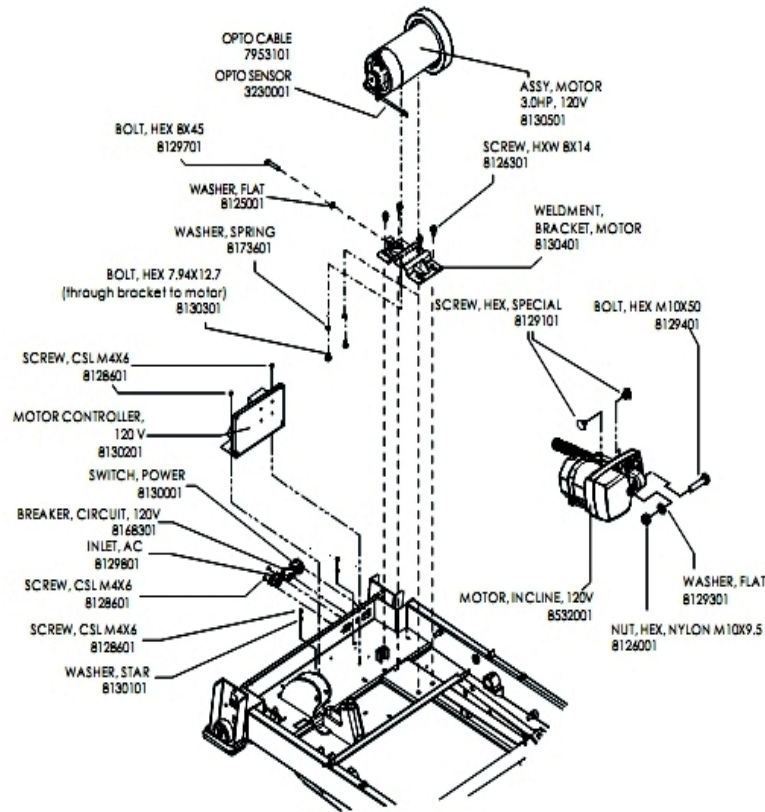

Drive Motor, Lift Motor and Motor Controller Assembly

Ref #	Part Number	Qty	Description
-	3230001	1	OPTO, Sensor
-	8129401	1	Bolt, HEX M10X50 - HEAM004240
-	8130001	1	Switch, Power - HEAM006157
-	8130201	1	Motor Controller 120V, HS P/N S006007 #ASR-MEG4LF-
-	8168301	1	Breaker, Circuit, 120V - HEAM003148
-	8125001	1	Washer, Flat - HEAM003587
-	8126301	4	Screw, HXW 8X14 - HEAM005897
-	8129101	2	Screw, HEX, Special - HEAM001447
-	8129301	1	Washer, Flat - HEAM003590
-	7953101	1	Cable Assembly, Opto Sensor
-	8126001	1	Screw, PHI PAN M4X10 - HEAM003995
-	8130301	2	Bolt, HEX 7.94X12.7 - HEAM005817
-	8173601	1	Washer, Spring - HEAM004297
-	8129701	1	Bolt, HEX 8X45 - HEAM005767
-	8129801	1	INLET, AC - HEAM003150
-	8130401	1	Weldment, Bracket, Motor - HEAS006057
-	8168201	1	Motor, Incline, 120V - HEAS005238
-	8128601	5	Screw, CSL M4X6 - HEAM004461
-	8130101	2	Washer, Star - HEAM003295
-	8130501	1	Assembly, Motor 3.0HP, 120V M005726, #3579