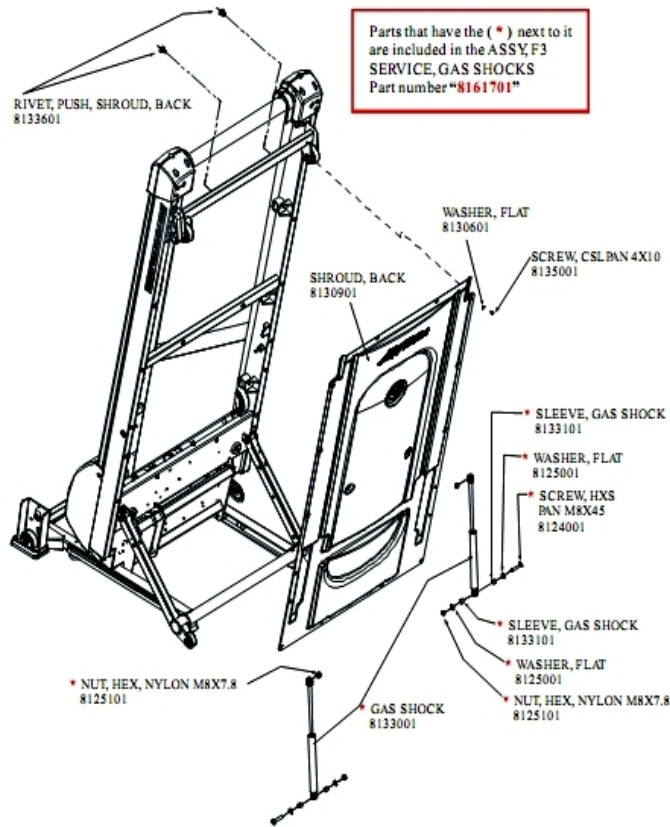

Gas Shocks and Back Shroud

Ref #	Part Number	Qty	Description
-	8161701	1	Assembly, F3 Service, Gas Shocks - HEAX000311
-	8124001	2	Screw, HXS Pan M8X45 - HEAM004131
-	8125001	4	Washer, Flat - HEAM003587
-	8125101	4	Nut, HEX, Nylon M8X7.8 - HEAM003341
-	8135001	1	Screw, CSL PAN 4X10 - HEAM003392
-	8133001	2	Gas Shock - HEAM005925
-	8133101	2	Sleeve, Gas Shock - HEAM004220
-	8130601	1	Washer, Flat - HEAM004893
-	8133601	2	Rivet, Push, Shroud, Back - HEAM006998
-	8130901	1	Shroud, Back - HEAM005768