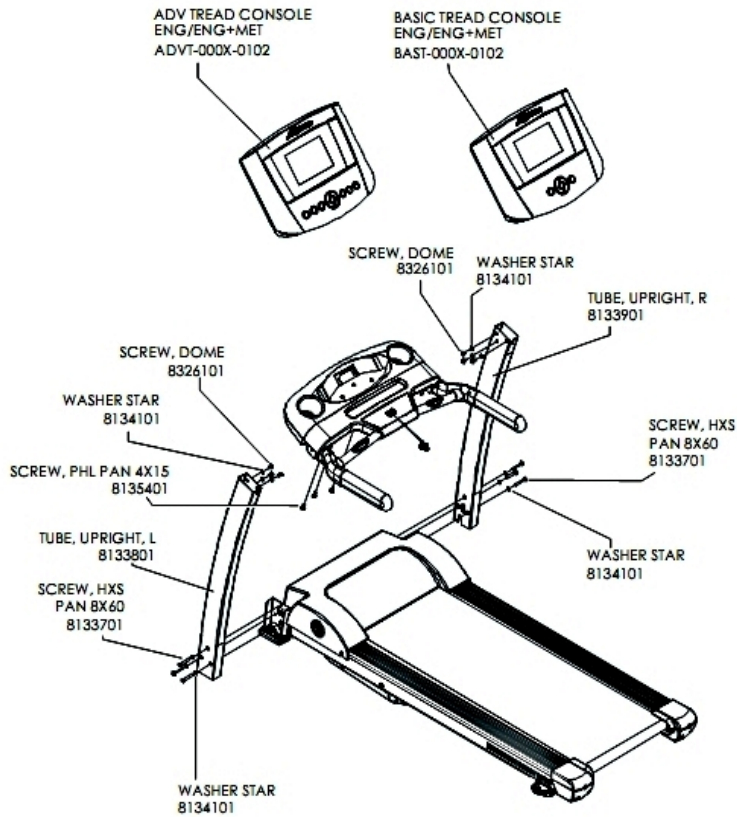

Uprights

Ref #	Part Number	Qty	Description
-	8134101	9	Washer Star - HEAM004037
-	8133801	1	Tube, Upright, L - HEAS006022
-	8326101	3	Screw, Domestic- HEAM005933
-	8133701	6	Screw, HXS Pan 8X60 - HEAM005876
-	8133901	1	Tube, Upright, R - HEAS006023
-	8135401	3	Screw, PHI PAN 4X15 - HEAM003405