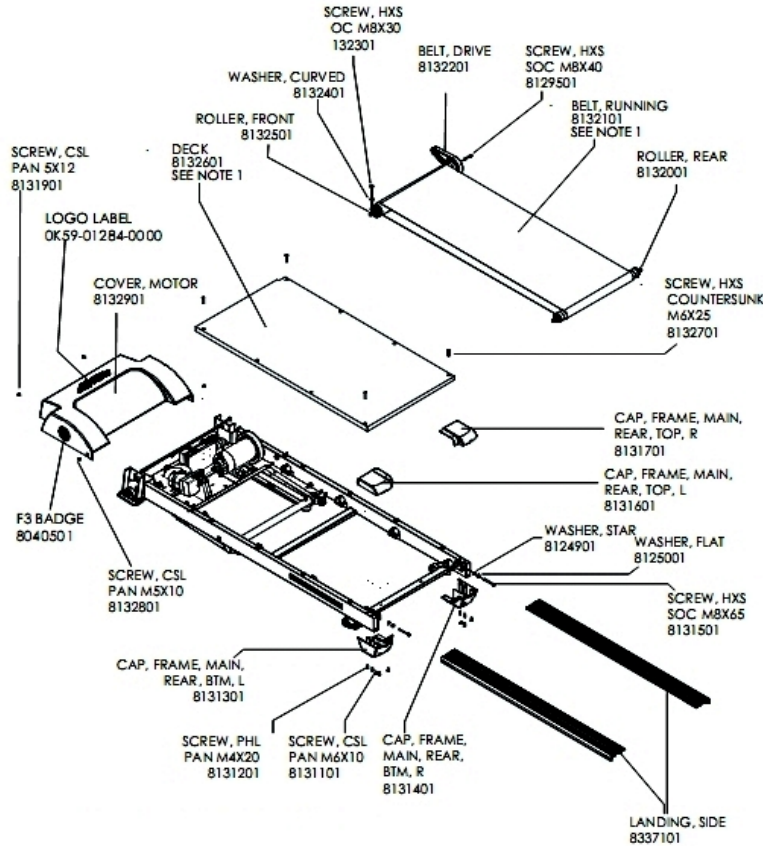

F3 Treadmill Base - 120/60 Domestic Cord

F3-XX00-0102

Parts Manual

1/5/2019 13:36:44 PM

Table of Contents

Belt, Deck and Motor Cover Assembly.....	3
Cables and Line Cords.....	5
Console Base Assembly.....	6
Deck Cushions, Half Release and Rear Wheels.....	8
Drive Motor, Lift Motor and Motor Controller Assembly.....	10
Gas Shocks and Back Shroud.....	11
Lift Frame Assembly 1.....	12
Lift Frame Assembly 2.....	13
Moving Wheels and Feet.....	14
Uprights.....	15
Wiring Diagram - 120 Volt.....	16

Belt, Deck and Motor Cover Assembly

Ref #	Part Number	Qty	Description
-	8131601	1	Cap, Frame, Main, Rear, Top, L - HEAM005821
-	8132401	1	Washer, Curved - HEAM003608
-	8132801	2	Screw, CSL PAN M5X10 - HEAM003393
-	8168601	1	Bottle, Service Silicone O005320
-	8132101	1	Belt, Running - HEAM003833
-	8132301	1	Screw, HXS SOC M8X30 - HEAM003363
-	8132201	1	Belt, Drive - HEAM005812
-	8131901	2	Screw, CSL PAN 5X12 - HEAM005373
-	8131501	2	Screw, HXS SOC M8X65 - HEAM003368
-	8129501	1	Screw, HXS SOC M8X40 - HEAM003364
-	8337101	2	Extrusion, Side Rail, F3-HEAM006986
-	8132901	1	Cover, Motor - HEAM005814
-	8132701	4	Screw, HXS Countersunk M6X25 - HEAM005944
-	8125001	2	Washer, Flat - HEAM003587
-	8131701	1	Cap, Frame, Main, Rear, Top, R, - HEAM005819
-	8132001	2	Roller, Rear - HEAS006859
-	8131201	2	Screw, PHL PAN M4X20 - HEAM003406
-	8131301	1	Cap, Frame, Main, Rear, Bottom, L - HEAM005820
-	8131401	1	Cap, Frame, Main, Rear, Bottom, R - HEAM005818
-	OK59-01284-0000	1	Decal: Label, 10 Inch Logo
-	8132601	1	Deck - HEAM005811
-	8040501	2	Badge; F3, HEAO006445