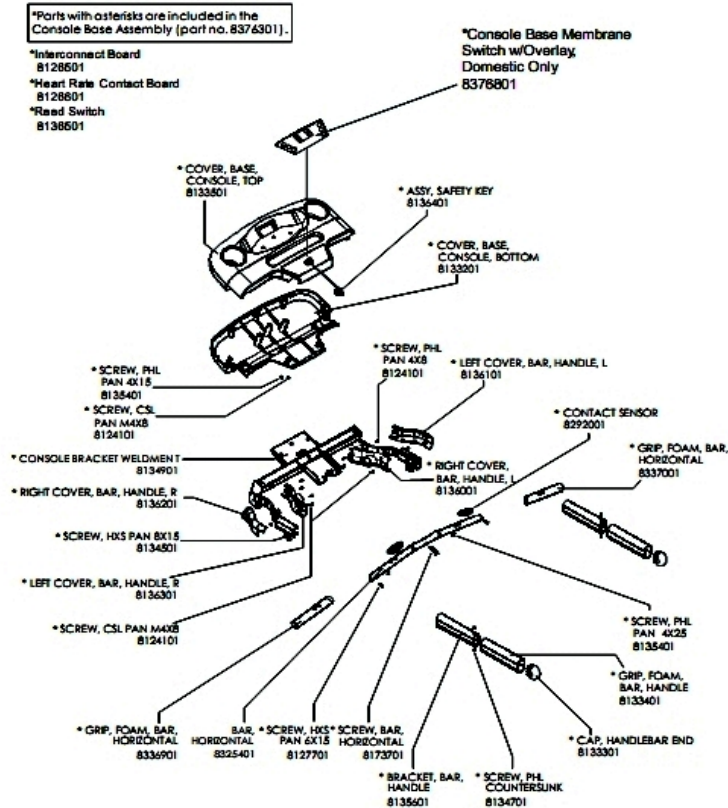

Console Base Assembly

Ref #	Part Number	Qty	Description
-	8376301	1	Assembly, Console Base, F3-T3, HEAS007120, -0101 A
-	8133501	1	Cover, Base, Console, Top - HEAM005746
-	8292001	2	Sensor; Contact, T3 - HEAS006303
-	8624901	1	Assembly, Console Base, F3 230V - HEAS006026
-	8759501	1	Switch, Membrane, HEAO007113
-	8133201	1	Cover, Base, Console, Bottom - HEAM005745
-	8133301	2	Cap, Handlebar End - HEAM005763
-	8135401	3	Screw, PHI PAN 4X15 - HEAM003405
-	8136001	1	Right Cover, Bar, Handle, L - HEAM005747
-	8136201	1	Right Cover, Bar, Handle, R - HEAM005750
-	8337001	1	Grip; Foam Horizontal Bar, Right, T3 - HEAM006294
-	8126501	1	Board, Interconnect M005755
-	8134501	2	Screw, HXS PAN 8X15 - HEAM003380
-	8126601	1	Board, HR, Contact M005728
-	8136401	1	Assembly, Safety Key - HEAS006028
-	8325401	1	BAR, HORIZONTAL, BRIDGE
-	8127701	2	Screw, HXS PAN 6X15 - HEAM003378
-	8133401	2	Grip, Foam, Bar, Handle - HEAM005762
-	8134701	1	Screw, PHI Countersunk - HEAM004912
-	8135601	2	Bracket, Bar, Handle - HEAS006029
-	8336901	1	Grip; Foam Horizontal Bar, Left, T3 - HEAM006293
-	8124101	5	Screw, CSL Pan M4X8 - HEAM003391