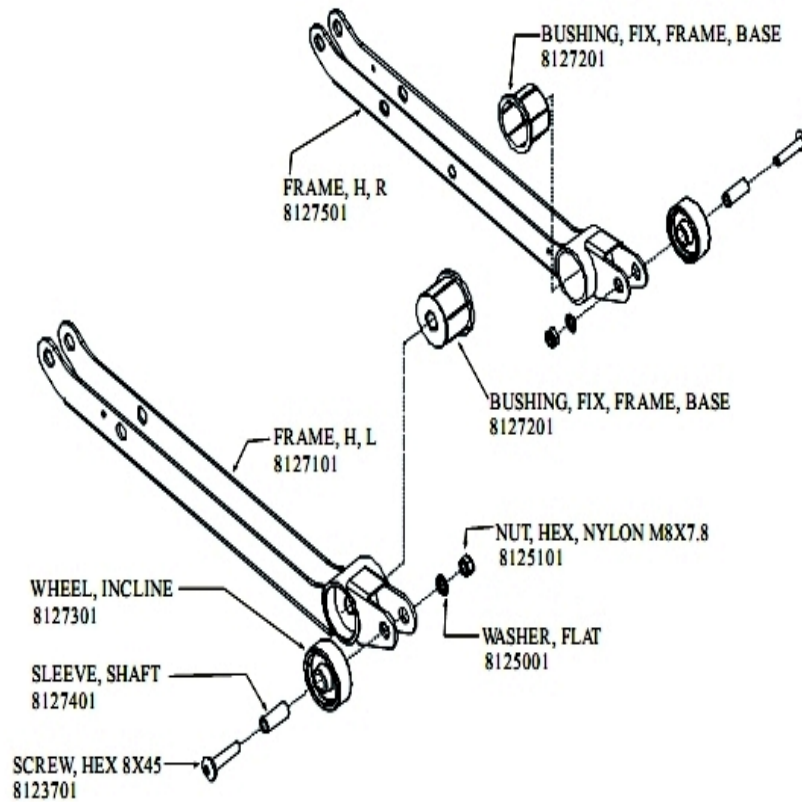

Lift Frame Assembly 2

Ref #	Part Number	Qty	Description
-	8123701	2	Screw, HEX 8X45 - HEAM005907
-	8127501	1	FRAME, H, R - HEAS006206
-	8127301	2	Wheel, Incline - HEAM005931
-	8127101	1	Frame, H, L - HEAS006205
-	8125101	2	Nut, HEX, Nylon M8X7.8 - HEAM003341
-	8127401	2	Sleeve, Shaft - HEAM004129
-	8127201	2	Bushing, Fix, Frame, Base - HEAM004942
-	8125001	2	Washer, Flat - HEAM003587