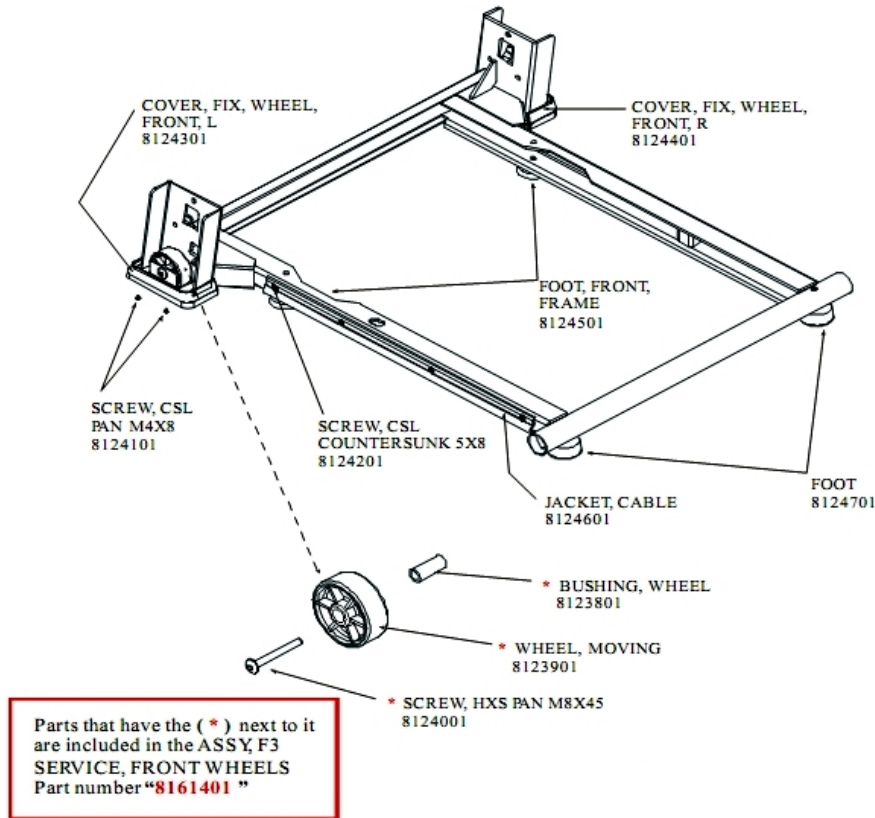

Moving Wheels and Feet

Ref #	Part Number	Qty	Description
-	8161401	1	Assembly, F3 Service, Front Wheels HEAX000308
-	8124001	2	Screw, HXS Pan M8X45 - HEAM004131
-	8124301	1	Cover, Fix, Wheel, Front, L - HEAM005788
-	8124501	2	Foot, Front, Frame - HEAM004264
-	8124701	2	Foot - HEAM004614
-	8124101	4	Screw, CSL Pan M4X8 - HEAM003391
-	8124401	1	Cover, Fix, Wheel, Front, R - HEAM005789
-	8124201	2	Screw, CSL Countersunk 5X8 - HEAM005298
-	8124601	2	Jacket, Cable - HEAM005787
-	8123901	2	Wheel, Moving - HEAM003823
-	8123801	2	Bushing, Wheel - HEAM004936