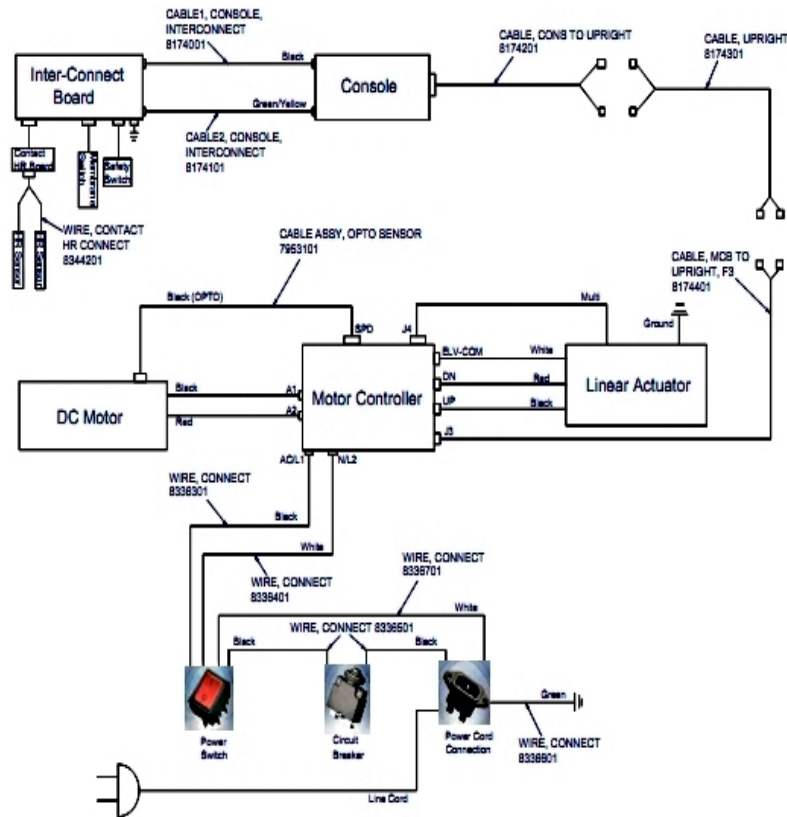

Wiring Diagram - 120 Volt

Ref #	Part Number	Qty	Description
-	8336401	1	Wire, Connect-HEAM004274
-	8336301	1	Wire, Connect-HEAM004106
-	8336501	1	Wire, Connect-HEAM004106
-	8174401	1	Cable, Controller, Upright 63530 - HEAM005936
-	7953101	1	Cable Assembly, Opto Sensor
-	8344201	1	Wire, Contact HR Connect-HEAM006070
-	8174101	1	Cable2, Console, Interconnect, HEAM005939
-	8174301	1	Cable, Upright 63529 - HEAM005935
-	8174201	1	Cable, Console, Upright 63528 - HEAM005934
-	8336601	1	Wire, Connect-HEAM003831
-	8336701	1	Wire, Connect-HEAM004274
-	8174001	1	Cable1, Console, Interconnect 63531- HEAM005938