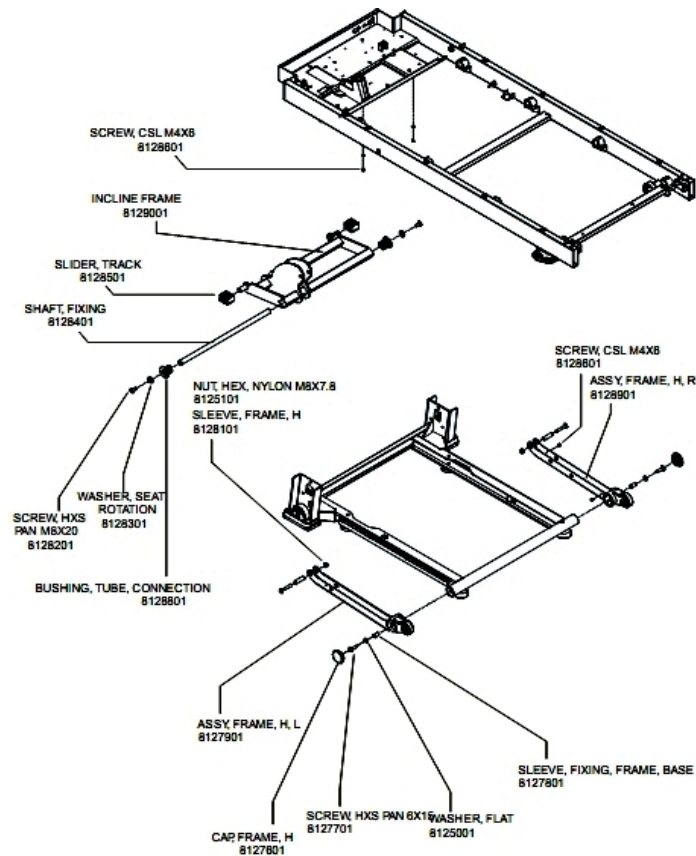

Drive Motor, Lift Motor and Motor Controller Assembly

Ref #	Part Number	Qty	Description
-	8129101	2	Screw, HEX, Special - HEAM001447
-	8129401	1	Bolt, HEX M10X50 - HEAM004240
-	8129801	1	INLET, AC - HEAM003150
-	8130501	1	Assembly, Motor 3.0HP, 120V M005726, #3579
-	8168201	1	Motor, Incline, 120V - HEAS005238
-	8128601	6	Screw, CSL M4X6 - HEAM004461
-	8130101	2	Washer, Star - HEAM003295
-	8324301	1	Screw; HEX, T3 - 8324201
-	8324201	2	Screw; HEX, T3 - HEAM006165
-	8173601	2	Washer, Spring - HEAM004297
-	8126301	4	Screw, HXW 8X14 - HEAM005897
-	8125001	1	Washer, Flat - HEAM003587
-	8126001	1	Screw, PHI PAN M4X10 - HEAM003995
-	8129301	1	Washer, Flat - HEAM003590
-	8168301	1	Breaker, Circuit, 120V - HEAM003148
-	8130201	1	Motor Controller 120V, HS P/N S006007 #ASR-MEG4LF-
-	8130001	1	Switch, Power - HEAM006157
-	8130401	1	Weldment, Bracket, Motor - HEAS006057

Lift Frame Assembly 1

Ref #	Part Number	Qty	Description
-	8128101	2	Sleeve, Frame, H - HEAM004212
-	8129001	1	Incline Frame - HEAS006061
-	8125001	2	Washer, Flat - HEAM003587
-	8128201	2	Screw, HXS PAN M8X20 - HEAM003381
-	8128501	2	Slider, Track - HEAM004940
-	8128801	2	Bushing, Tube, Connection - HEAM001406
-	8128601	4	Screw, CSL M4X6 - HEAM004461
-	8127601	2	Cap, Frame, H - HEAM004246
-	8127701	2	Screw, HXS PAN 6X15 - HEAM003378
-	8128401	1	Shaft, Fixing - HEAM004198
-	8127801	2	Sleeve, Fixing, Frame, Base - HEAM004244
-	8128901	1	Assembly, Frame, H, R - HEAS006055
-	8128301	2	Washer, Seat Rotation - HEAM004818
-	8125101	2	Nut, HEX, Nylon M8X7.8 - HEAM003341
-	8127901	1	ASSY, FRAME, H, L - HEAS006203