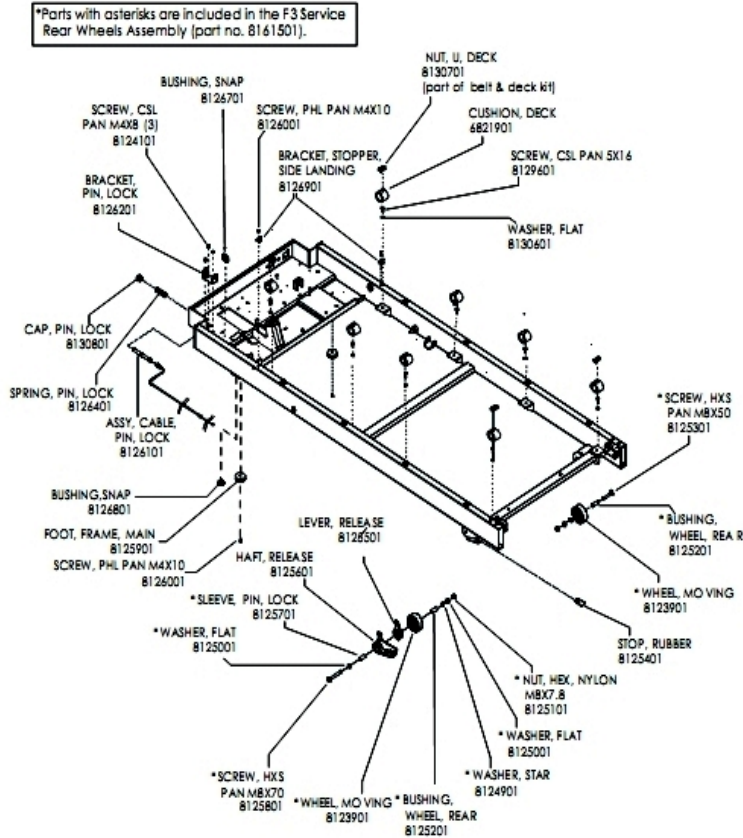

Deck Cushions, Half Release and Rear Wheels

Ref #	Part Number	Qty	Description
-	8125301	1	Screw, HXS PAN M8X50 - HEAM003387
-	8130701	1	Nut, U, Deck - HEAM005824
-	8126701	1	Bushing, Snap - HEAM005376
-	8124101	3	Screw, CSL Pan M4X8 - HEAM003391
-	8130601	1	Washer, Flat - HEAM004893
-	8125801	1	Screw, HXS PAN M8X70 - HEAM003389
-	8125501	1	Lever, Release - HEAM005884
-	8123901	2	Wheel, Moving - HEAM003823
-	6821901	1	Spring, TECSPAC Black
-	8125601	1	Haft, Release - HEAM005885
-	8124901	1	Washer, Star - HEAM003606
-	8130801	1	Cap, Pin, Lock - HEAM005770
-	8126901	2	Bracket, Stopper, Side Landing - HEAM004184
-	8126001	3	Screw, PHL PAN M4X10 - HEAM003995
-	8125701	1	Sleeve, Pin, Lock - HEAM004175
-	8161501	1	Assembly, F3 Service, Rear Wheels - HEAX000309
-	8126801	1	Bushing, Snap - HEAM001438
-	8126201	1	Bracket, Pin, Lock - HEAM004187
-	8125401	1	Stop, Rubber - HEAM001821
-	8125901	2	Foot, Frame, Main - HEAM004180
-	8125001	2	Washer, Flat - HEAM003587
-	8129601	1	Screw, CSL PAN 5X16 - HEAM004496