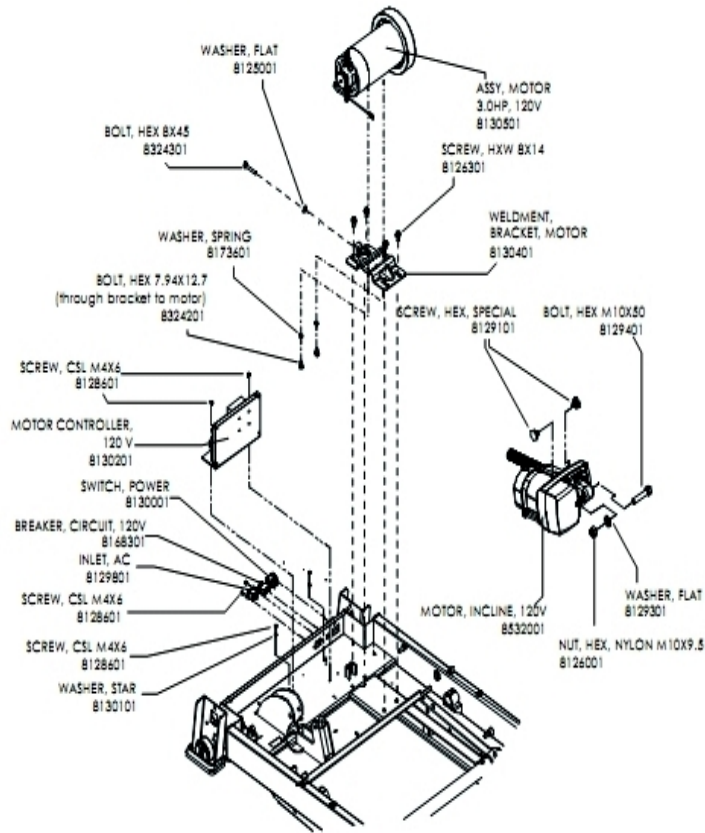

Drive Motor, Lift Motor and Motor Controller Assembly

Ref #	Part Number	Qty	Description
-	8129101	2	Screw, HEX, Special - HEAM001447
-	8129401	1	Bolt, HEX M10X50 - HEAM004240
-	8129801	1	INLET, AC - HEAM003150
-	8130501	1	Assembly, Motor 3.0HP, 120V M005726, #3579
-	8168201	1	Motor, Incline, 120V - HEAS005238
-	8128601	6	Screw, CSL M4X6 - HEAM004461
-	8130101	2	Washer, Star - HEAM003295
-	8324301	1	Screw; HEX, T3 - 8324201
-	8324201	2	Screw; HEX, T3 - HEAM006165
-	8173601	2	Washer, Spring - HEAM004297
-	8126301	4	Screw, HXW 8X14 - HEAM005897
-	8125001	1	Washer, Flat - HEAM003587
-	8126001	1	Screw, PHI PAN M4X10 - HEAM003995
-	8129301	1	Washer, Flat - HEAM003590
-	8168301	1	Breaker, Circuit, 120V - HEAM003148
-	8130201	1	Motor Controller 120V, HS P/N S006007 #ASR-MEG4LF-
-	8130001	1	Switch, Power - HEAM006157
-	8130401	1	Weldment, Bracket, Motor - HEAS006057